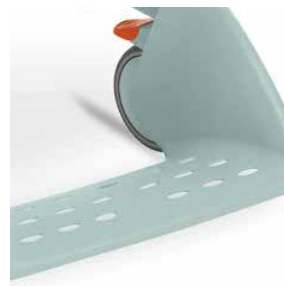

Safe and simple transfer

The flat seat and the brake position facilitate lateral transfer.