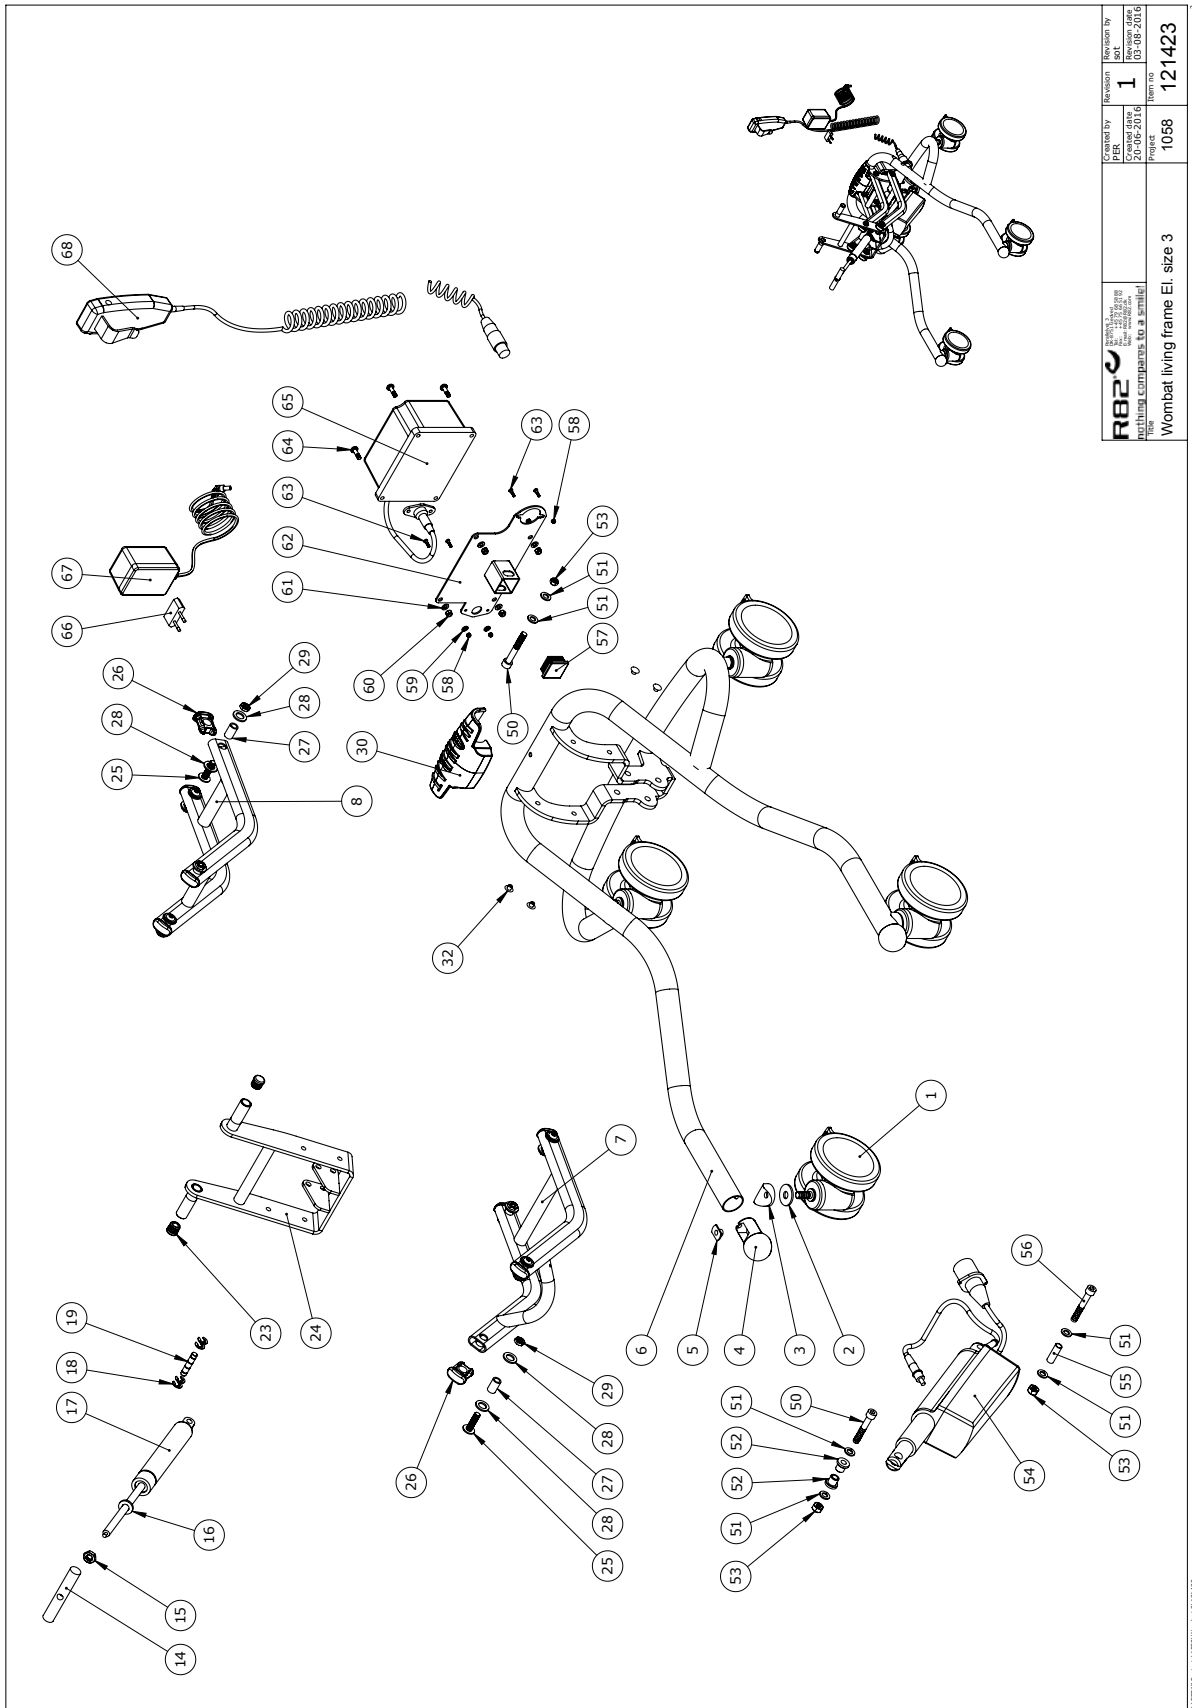

R82 A/S Industrivej 11 5700 Svendborg Denmark Tel: +45 75 66 51 92 Fax: +45 75 66 51 92 E-mail: R82@R82.dk Web: etac.com	Covered by PER 1 5700 SVENDBORG DENMARK	Revision by SKT 02-09-2016 121423	
	Wombat living frame EI, size 3 Project 1058 Item no. 121423