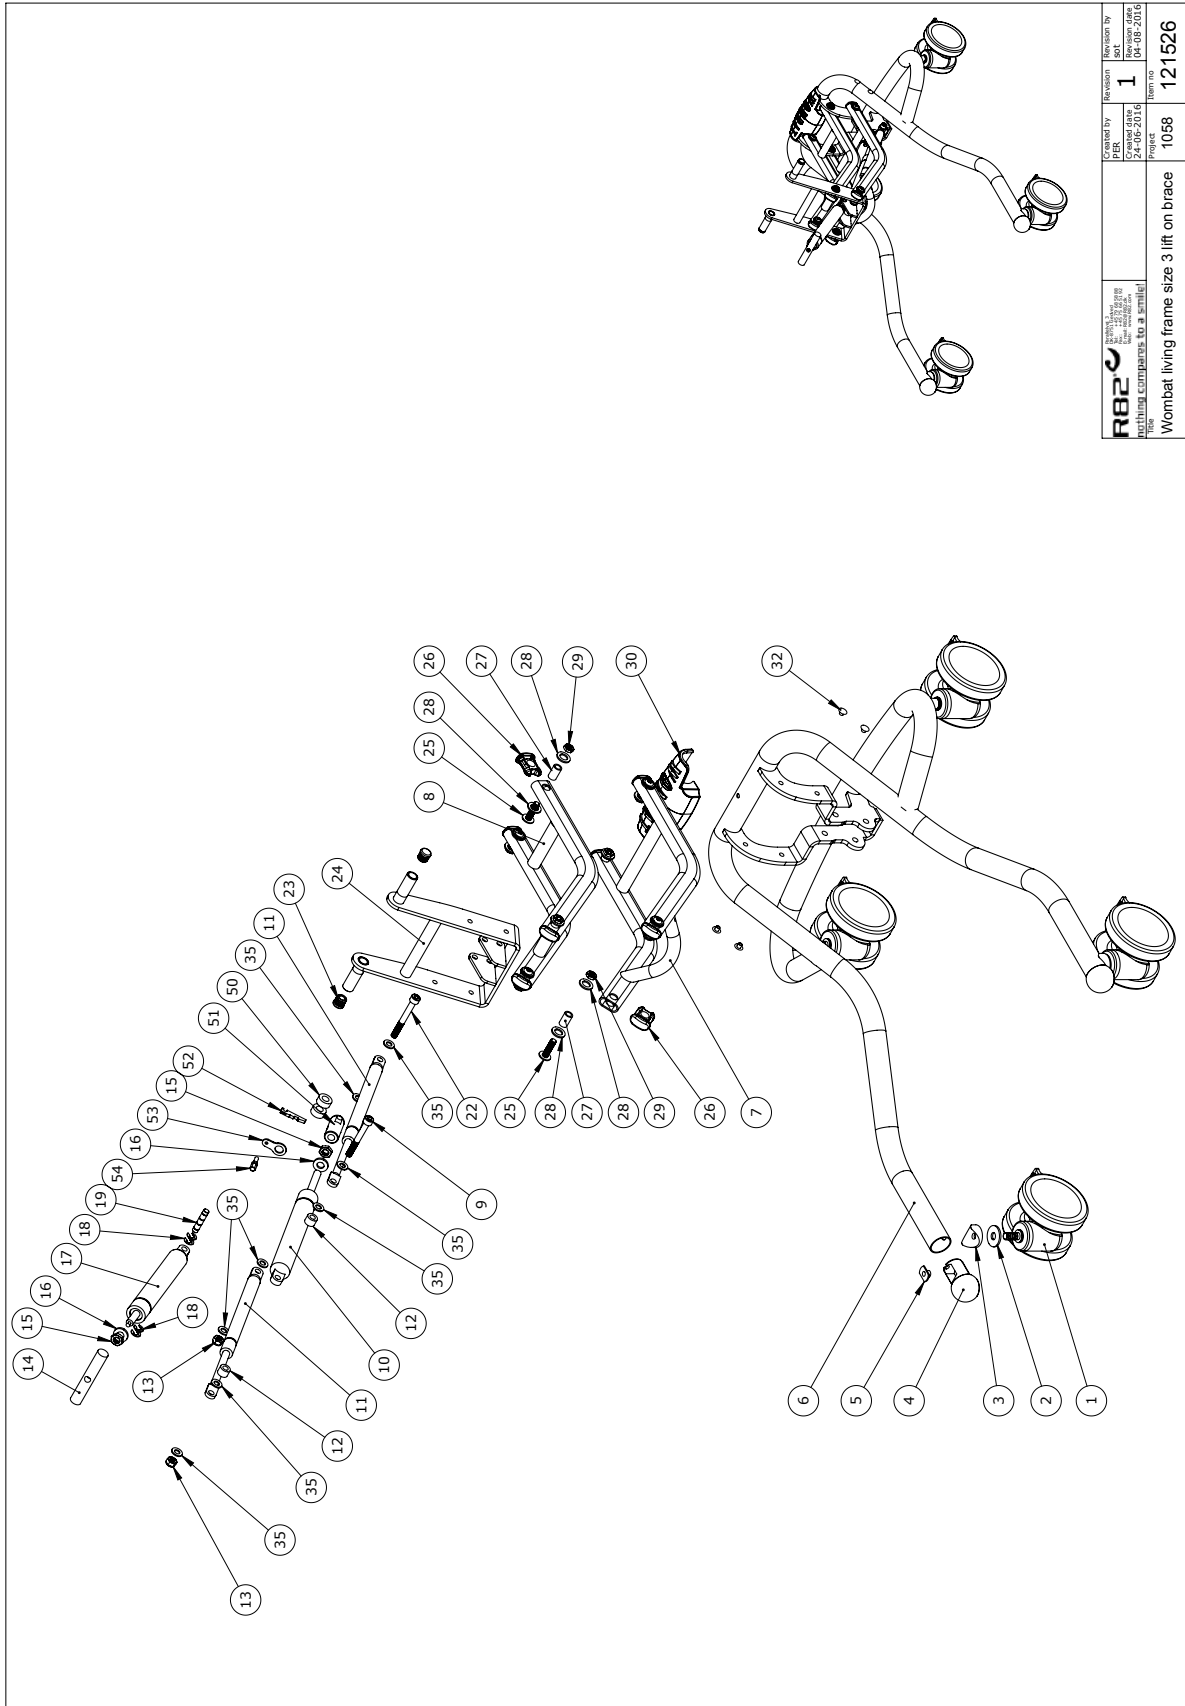

R82 A/S Industrivej 3 8751 Gedved Denmark Net: www.r82.dk E-mail: R82@R82.dk Tel: +45 79 68 58 88	Covered by PER 54 400 010 6	Revision by SKT 1	Revision no. 121526	
	Project 1058	Item no. 121526	Wombat living frame size 3 lift on brace