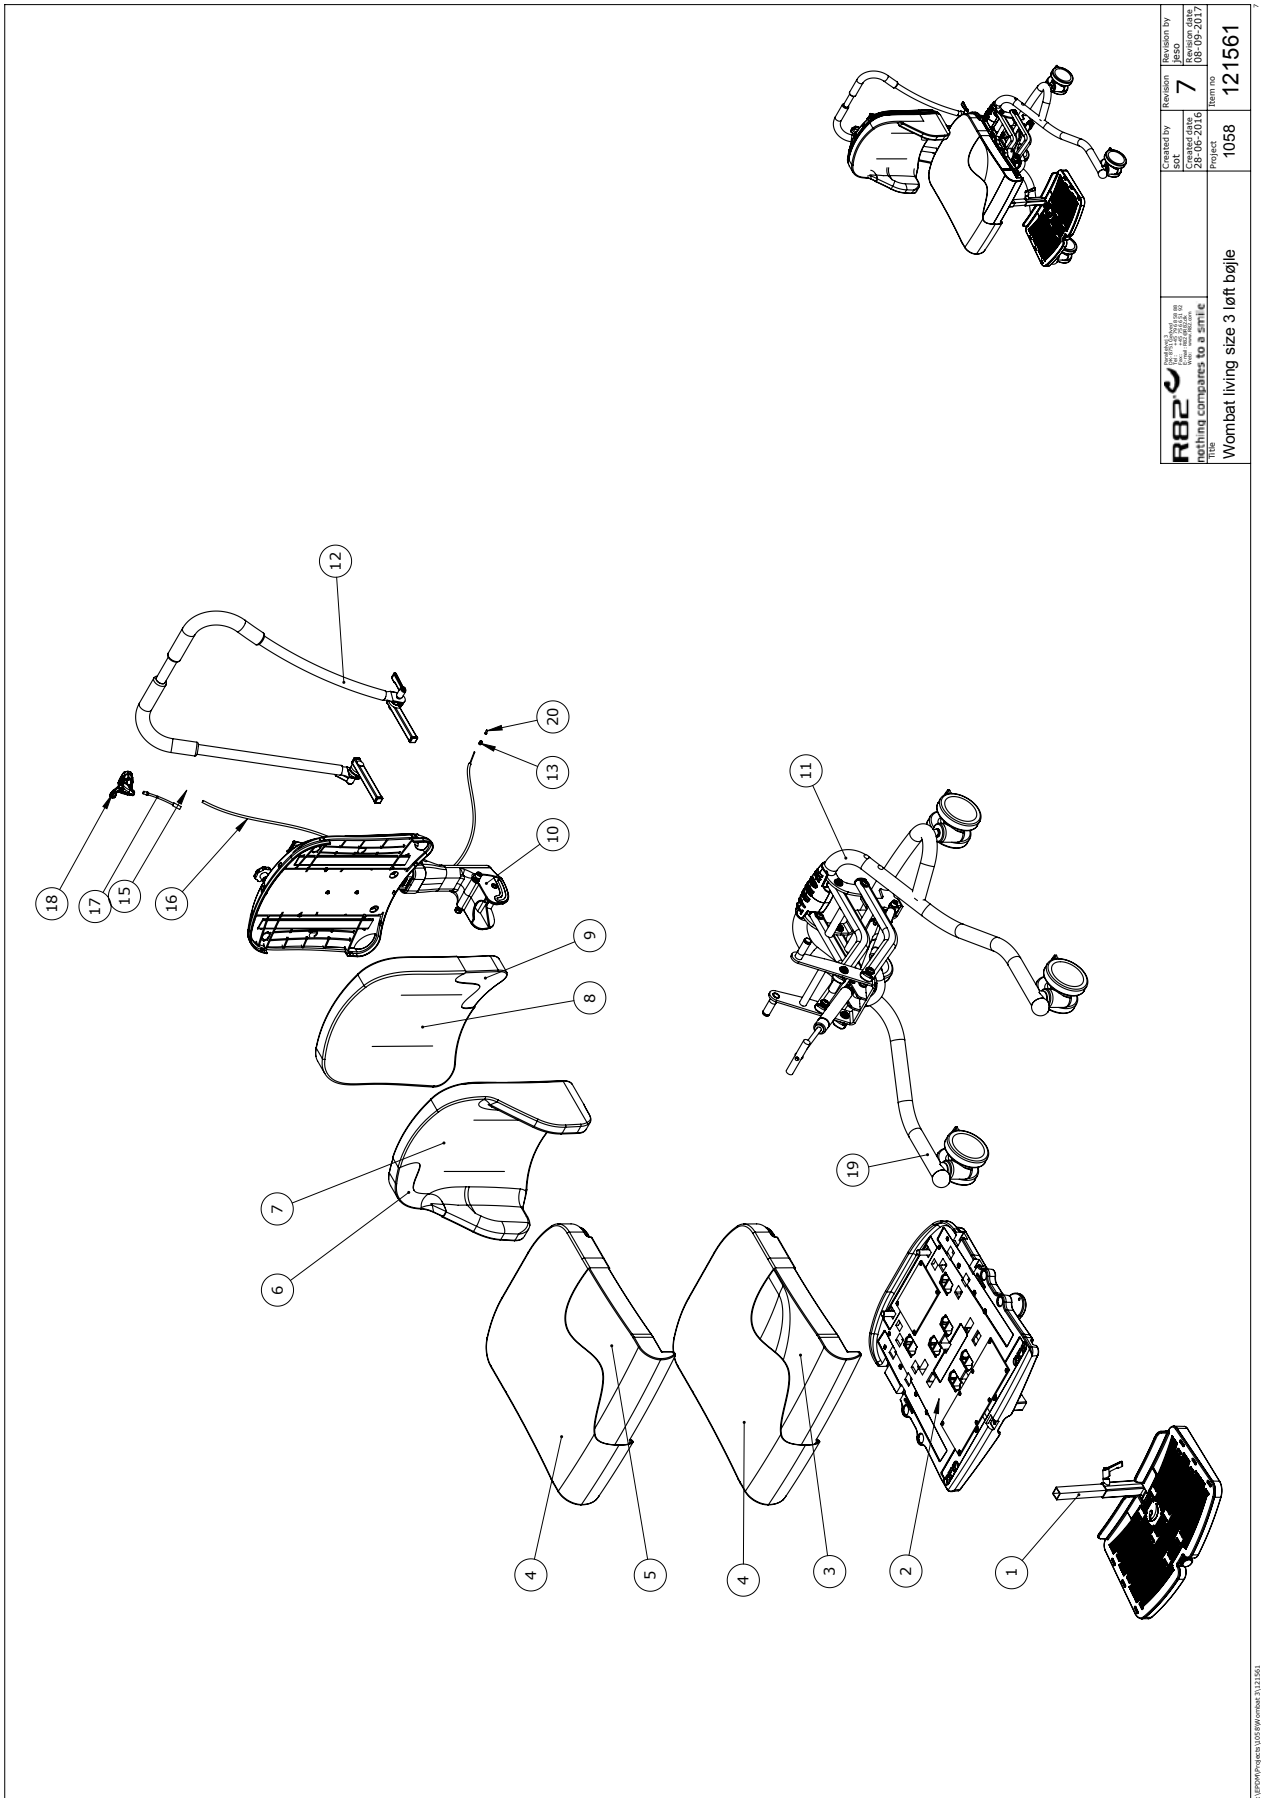

nothing compares to a smile Title:	Created by: Jot:	Revision by: Jaso:
	28-06-2016	7
Project:	1058	Item no:
Wombat living size 3 left boiler	121561	08-09-2017

C:\EPW\Projects\1058\Wombat 3\121561