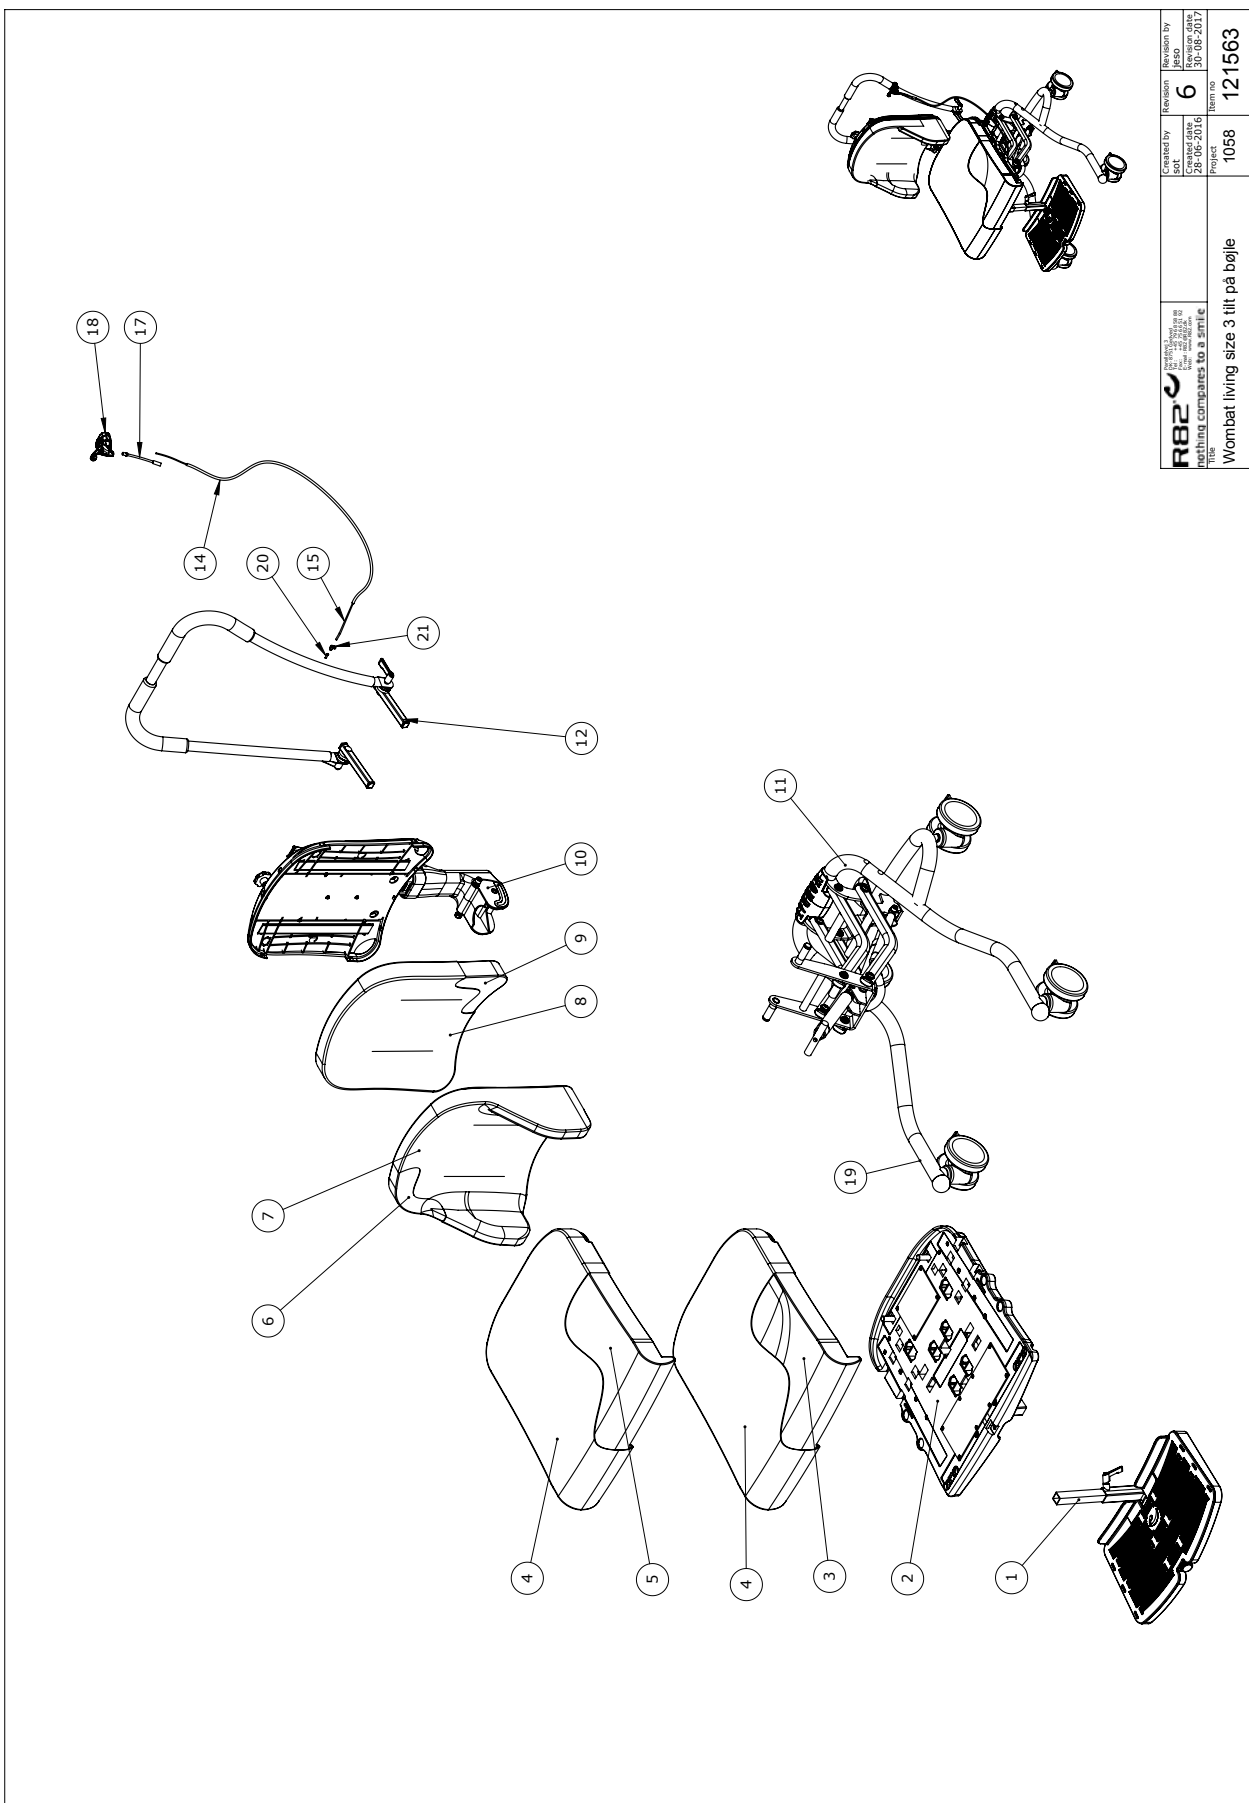

nothing compares to a smile Title:	Created by: J. Jørgensen 28-05-2016	Revision by: J. Jørgensen 30-08-2017
	Project: 1058	Item no: 121563

C:\EPW\Projects\1058\Wombat 3\121563