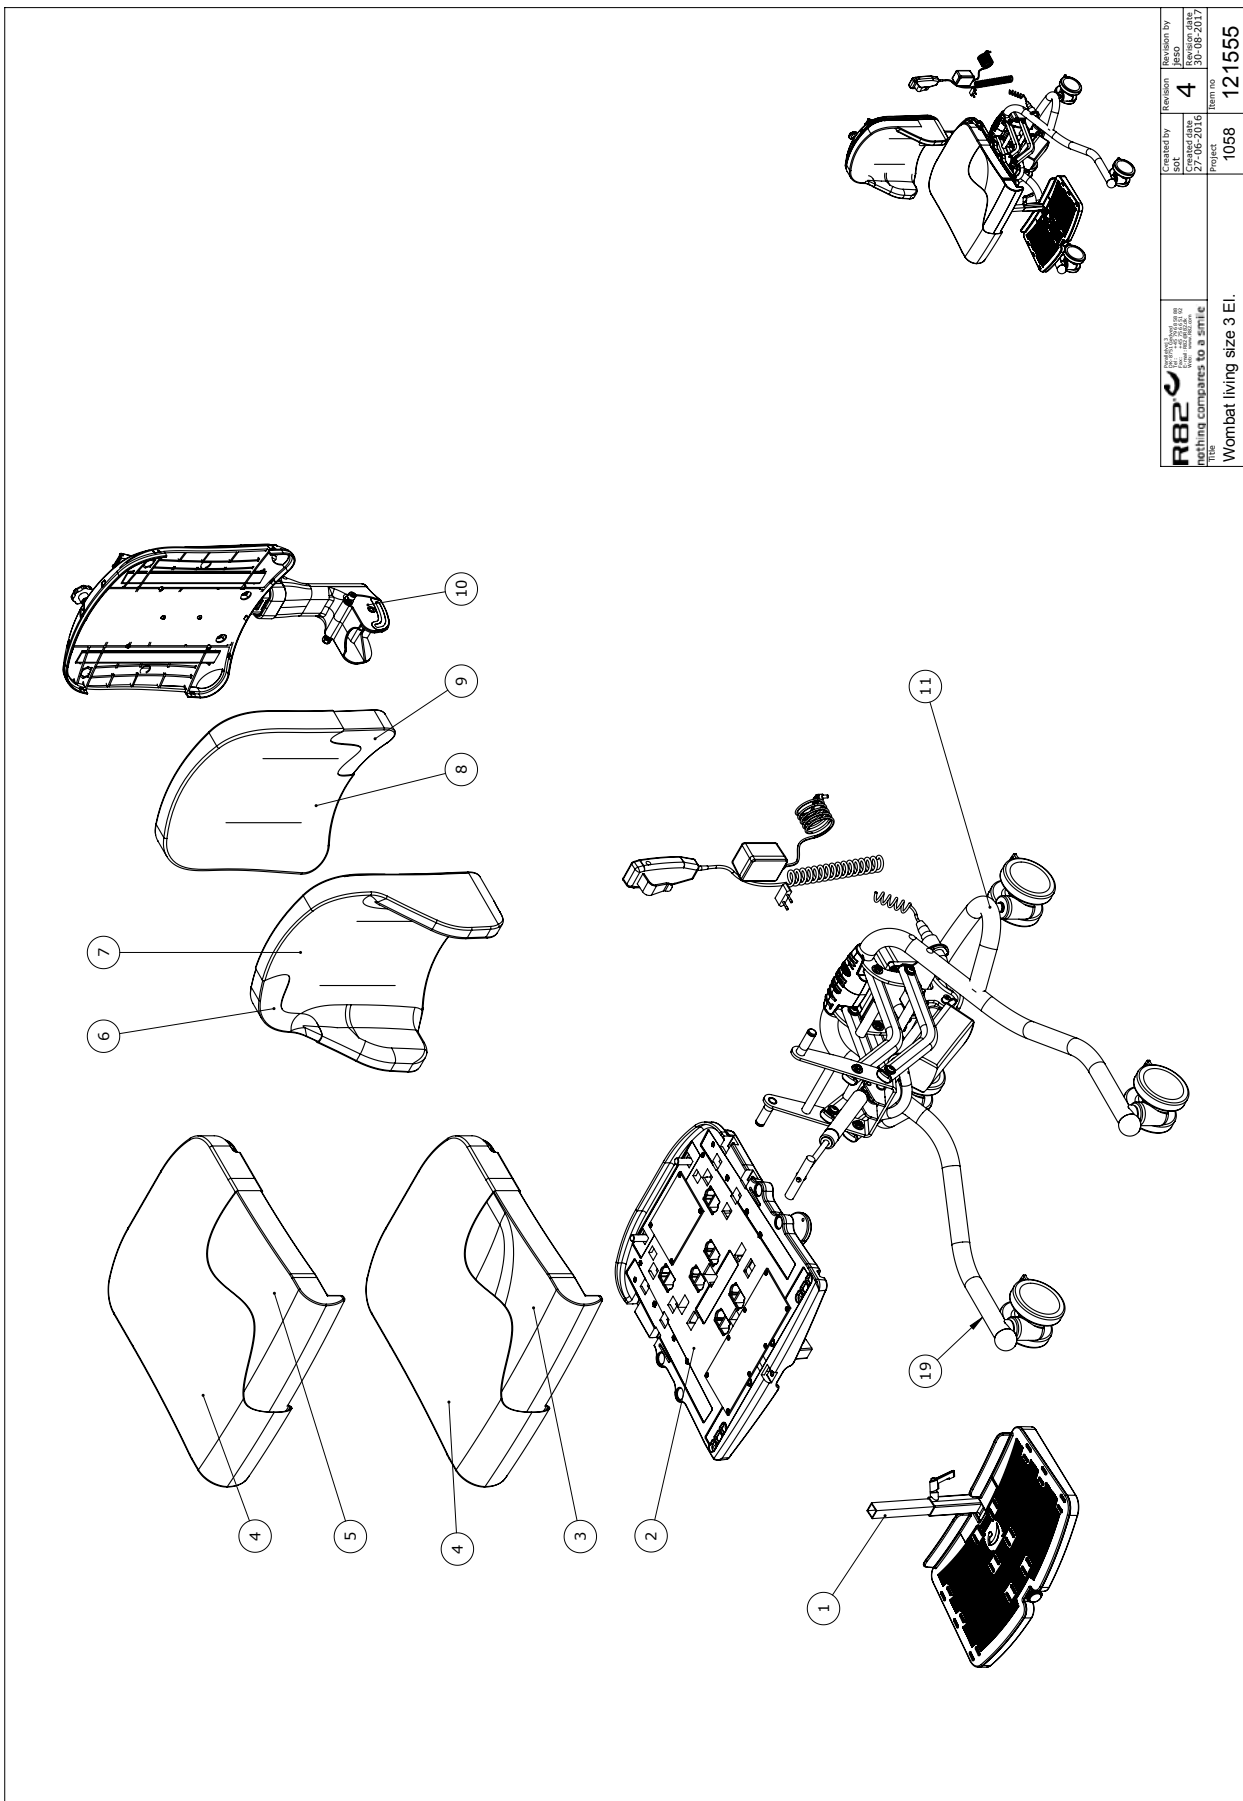

nothing compares to a smile Title: Wombat living size 3 El.	Created by JYBA 27-05-2016	Revision JYBA 30-08-2017
	Project 1058	Item no. 121555