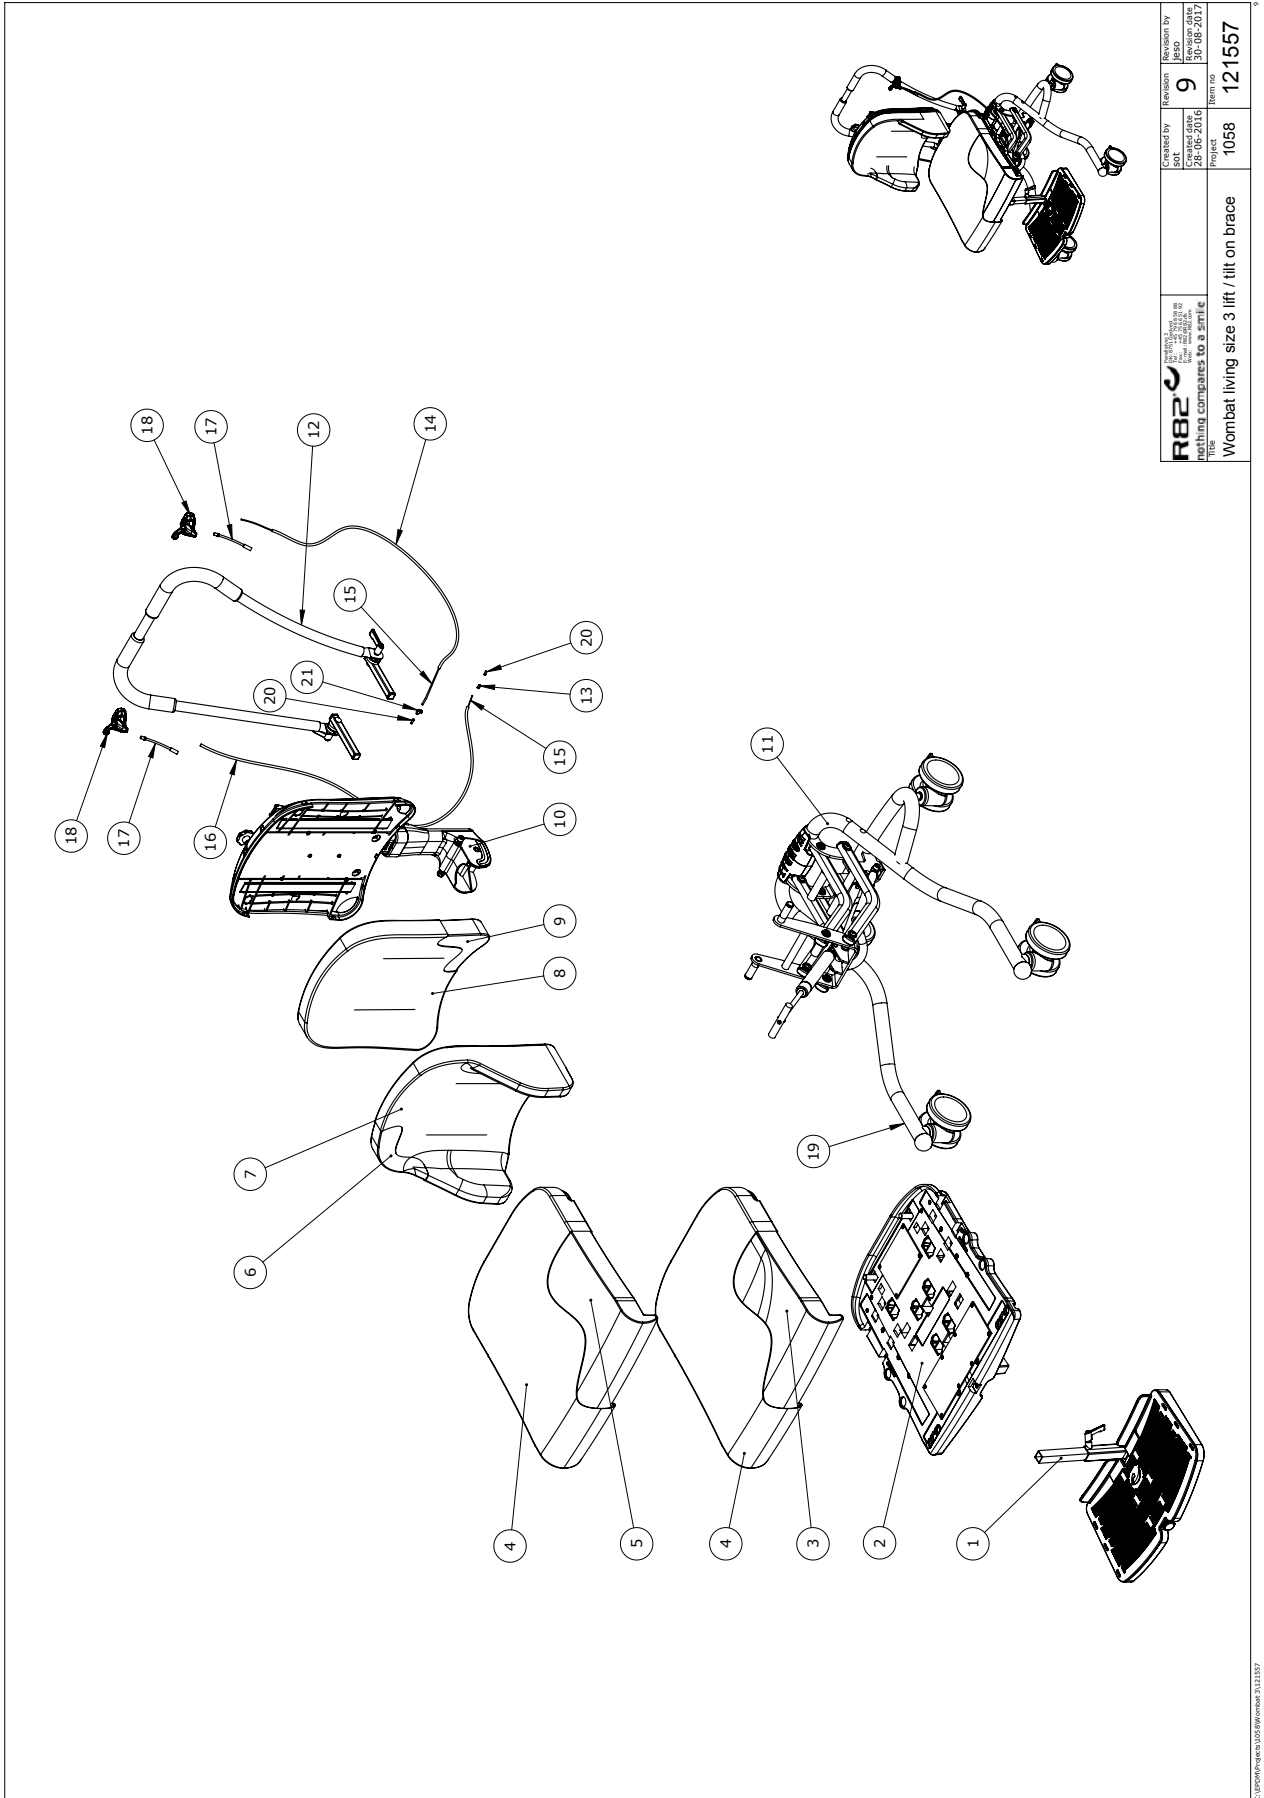

Nothing compares to a smile	Created by Jaso	Revision by Jaso
	Date 28-05-2016	Revision 9
Title Wombat living size 3 lift / tilt on brace	Project 1058	Item no. 121557

C:\EPDF\projekter\1058\wombat 3\121557