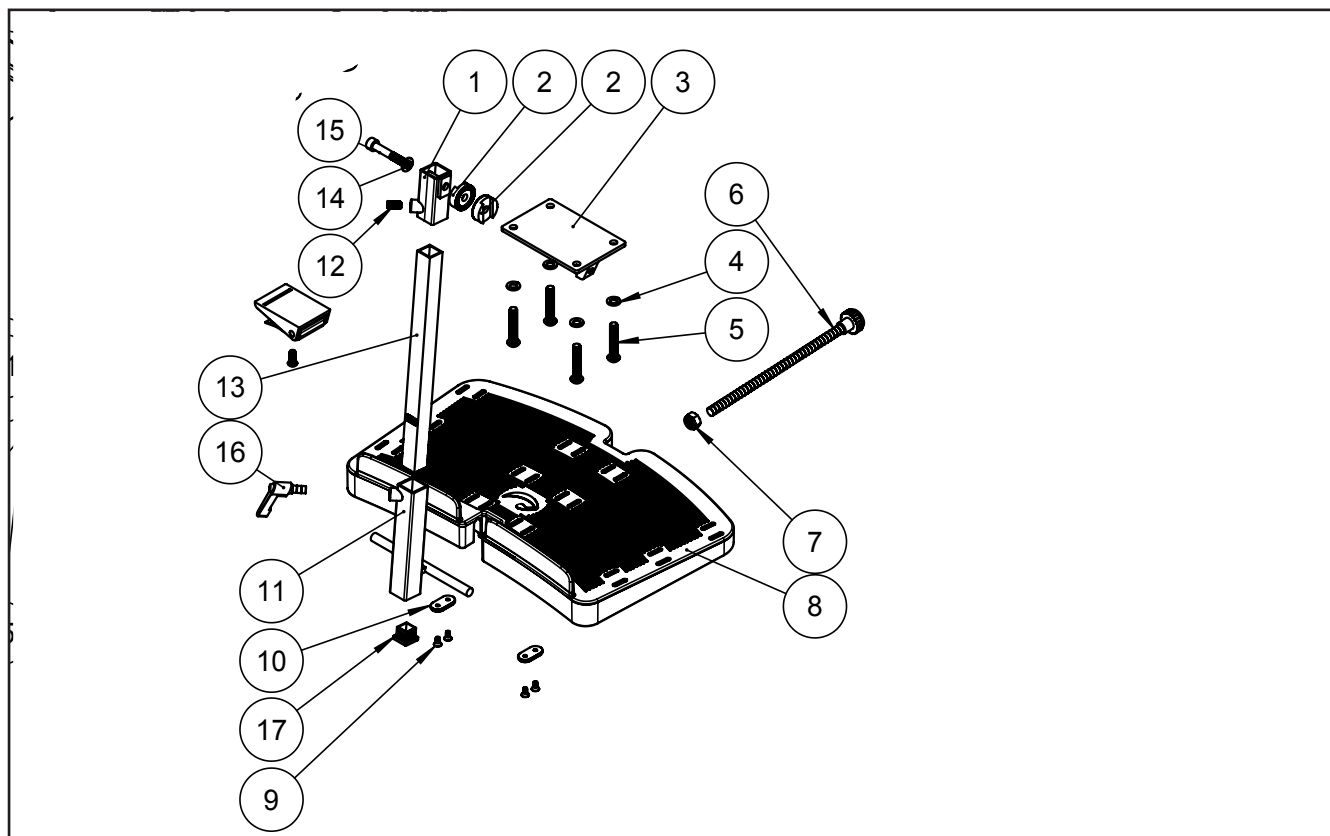

Position	No.	Description	Quantity	Unit of Measure	Ean code
1	82735	Fix for footrest	PCS	1	5707292399335
1	82733	Profile	PCS	1	5707292399014
1	82736	Profile footrest	PCS	1	5707292399007
2	82726	Plate	PCS	1	5707292398994
2	80915	Weldbushing m8 for squire tube	PCS	1	5707292359285
2	74061	Tooth washer Ø30	PCS	2	5707292373816
3	80915	Weldbushing m8 for squire tube	PCS	1	5707292359285
3	82738	Shaft, footrest	PCS	1	5707292399373
3	82734	Plate complete	PCS	1	5707292398932
4	82727	Tube	PCS	1	5707292399342
4	118565	Spacing Piece	PCS	1	5707292616593
4	1101000	Center spring washer 8mm	PCS	4	5707292140173
5	0661145	Button head 8*45 FZB	PCS	4	5707292139535
6	3502795	Knob 28mm,M10*??mm thread	PCS	1	5707292402110
7	1604000	Steel nut 10 mm	PCS	1	5707292141293
8	82752	Footplate size 3, Wombat	PCS	1	5707292401373
9	1940017	Sheet metal screw uhx4,2*13fzb	PCS	4	5707292142597
10	82950	Hollow plate 16*32, Wombat	PCS	2	5707292126030
11	82737	Pipe fitting long, Wombat 3	PCS	1	5707292399366
12	0701000	Stop screw with crater 8*10	PCS	1	5707292139870
13	82787	Rod for Wombat footrest 280 mm	PCS	1	5707292401472
14	1103200	Fazer washer 8mm	PCS	1	5707292140296
15	0603660	Insex screw 8*60	PCS	1	5707292138279
16	3502516	Tightening handle 45mm M8*16	PCS	1	5707292146915
17	2504500	Ferrule e20*1,0-2,0 int.black	PCS	1	5707292144126