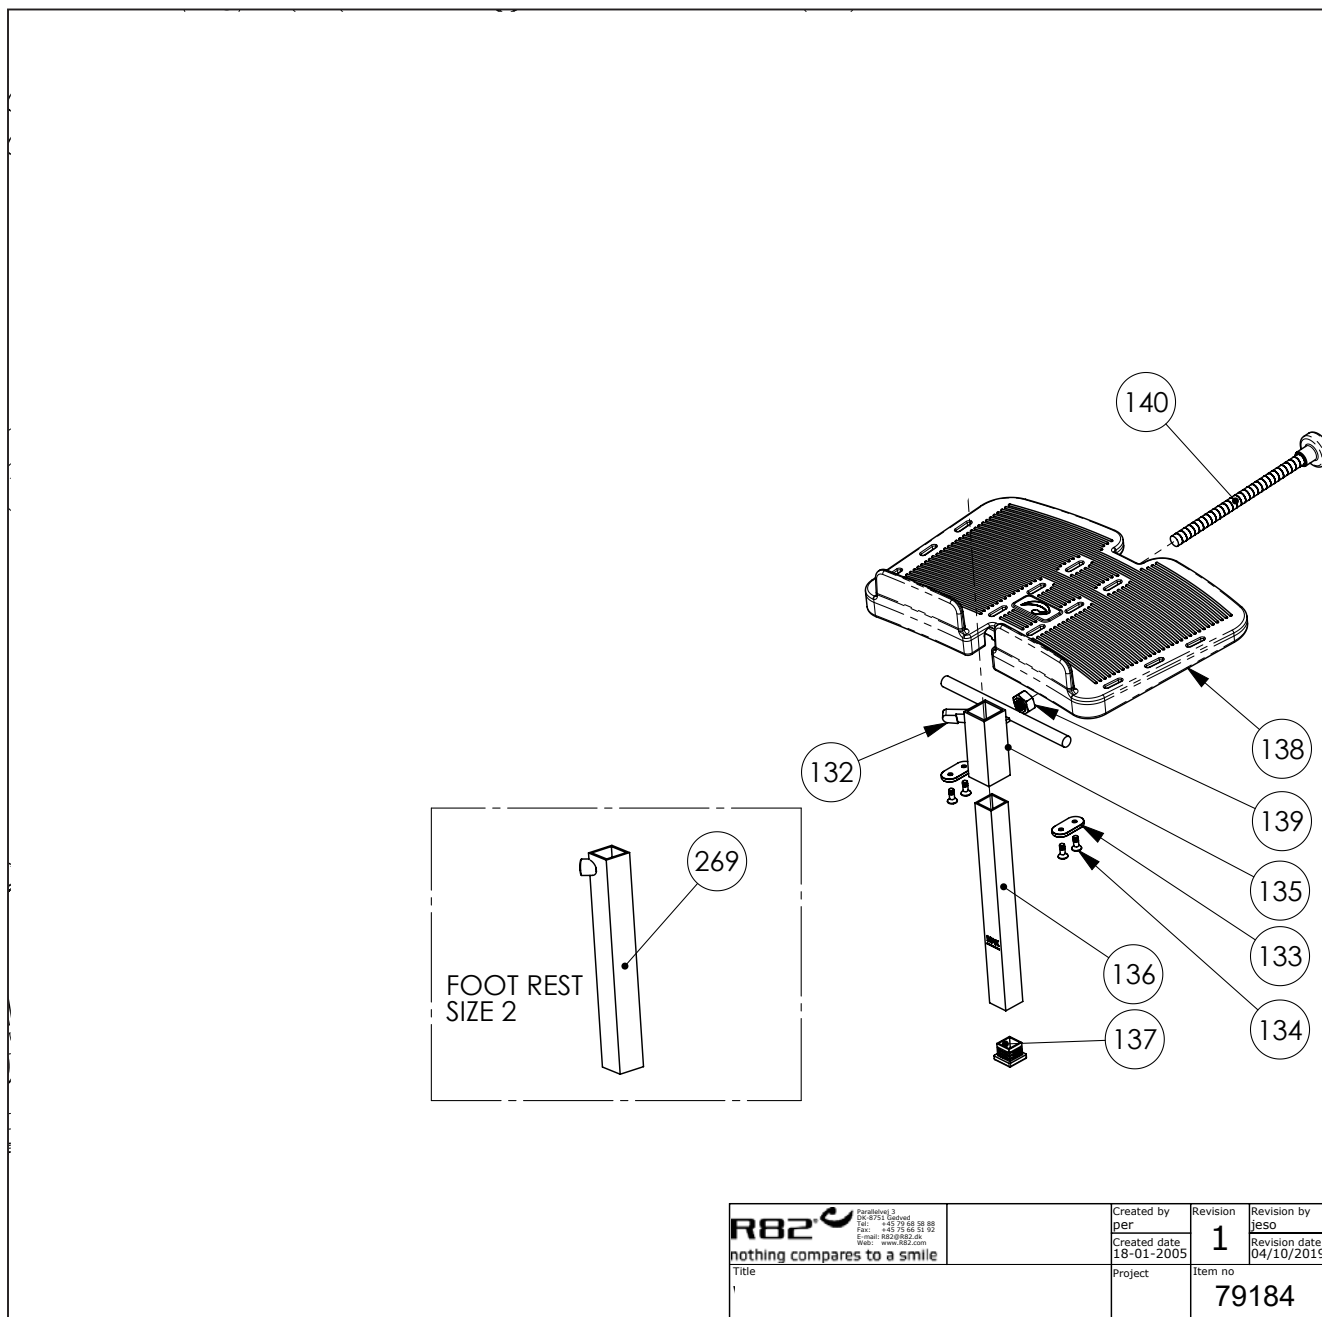

nothing compares to a smile	Parallelvej 3 DK-8751 Gedved Tel: +45 79 68 58 88 Fax: +45 79 68 51 92 E-mail: R82@R82.dk Web: www.R82.dk	Created by per Created date 18-01-2005	Revision 1	Revision by jeso Revision date 04/10/2019	
	Title 1	Project	Item no 79184		

Position	No.	Description	Quantity	Unit of Measure	Ean code
132	3502516	Tightening handle 45mm M8*16	PCS	1	5707292146915
133	82950	Hollow plate 16*32, Wombat	PCS	2	5707292126030
134	1940017	Sheet metal screw uhx4,2*13fzb	PCS	4	5707292142597
135	82925	Support fitting	PCS	1	5707292125804
136	82927	Pipe for footplate, Wombat	PCS	1	5707292125828
137	2504500	Ferrule e20*1,0-2,0 int.black	PCS	1	5707292144126
138	82940	Footplate size.2, Wombat	PCS	1	5707292125958
138	82944	Footplate size 1, Wombat	PCS	1	5707292125996
139	1604000	Steel nut 10 mm	PCS	1	5707292141293
140	3502790	Hand grip 28mm, M10*196mm	PCS	1	5707292363152
140	3502780	Handle 28mm,M10*160mm thread	PCS	1	5707292363145
269	82737	Pipe fitting long, Wombat 3	PCS	1	5707292399366