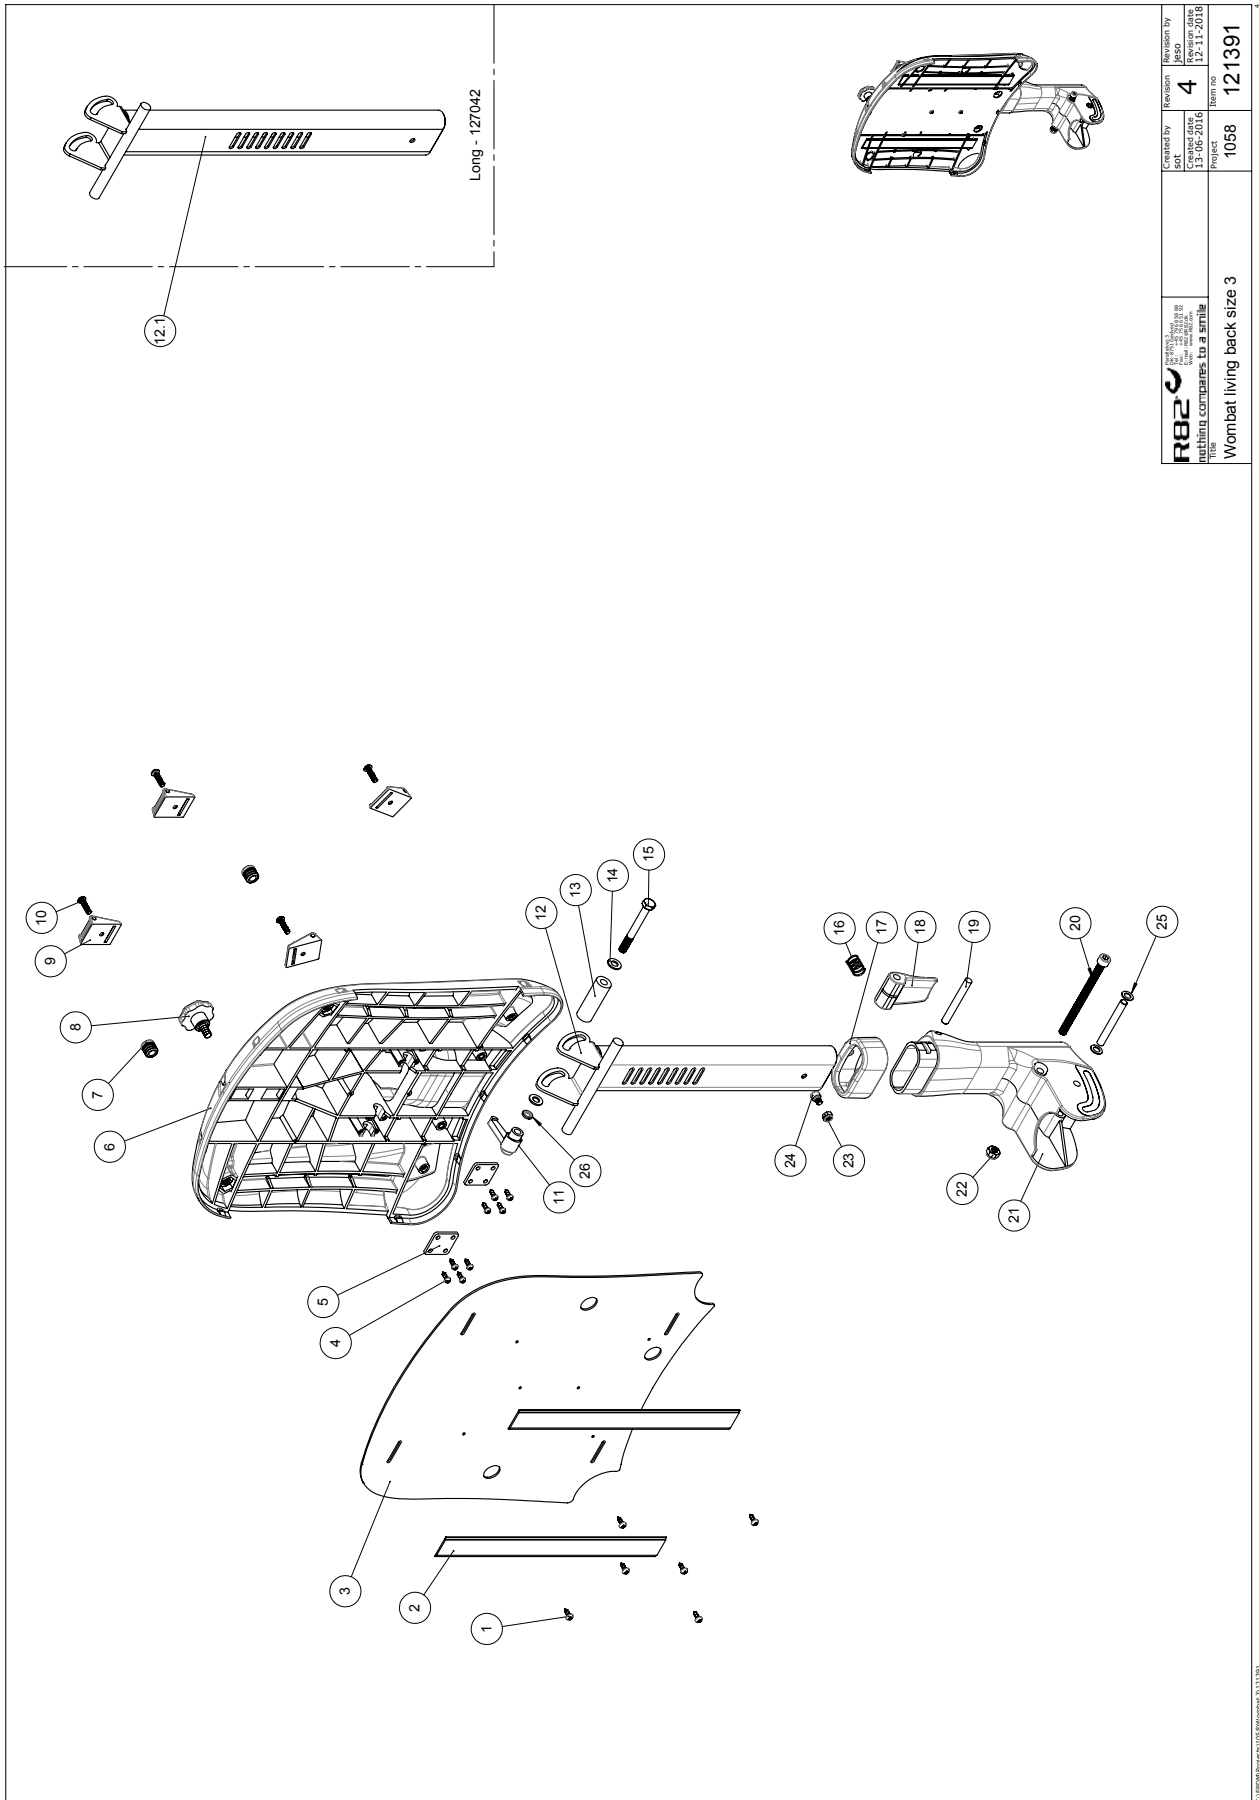

Nothing compares to a smile Title	Created by Loh	Revision by Loh	Revision 4
	Created date 13-06-2016	Revision date 12-11-2018	Item no 121391
Product Wombat living back size 3		Item no 1068	

C:\R82\revs\105\Rev\modul 3\121391