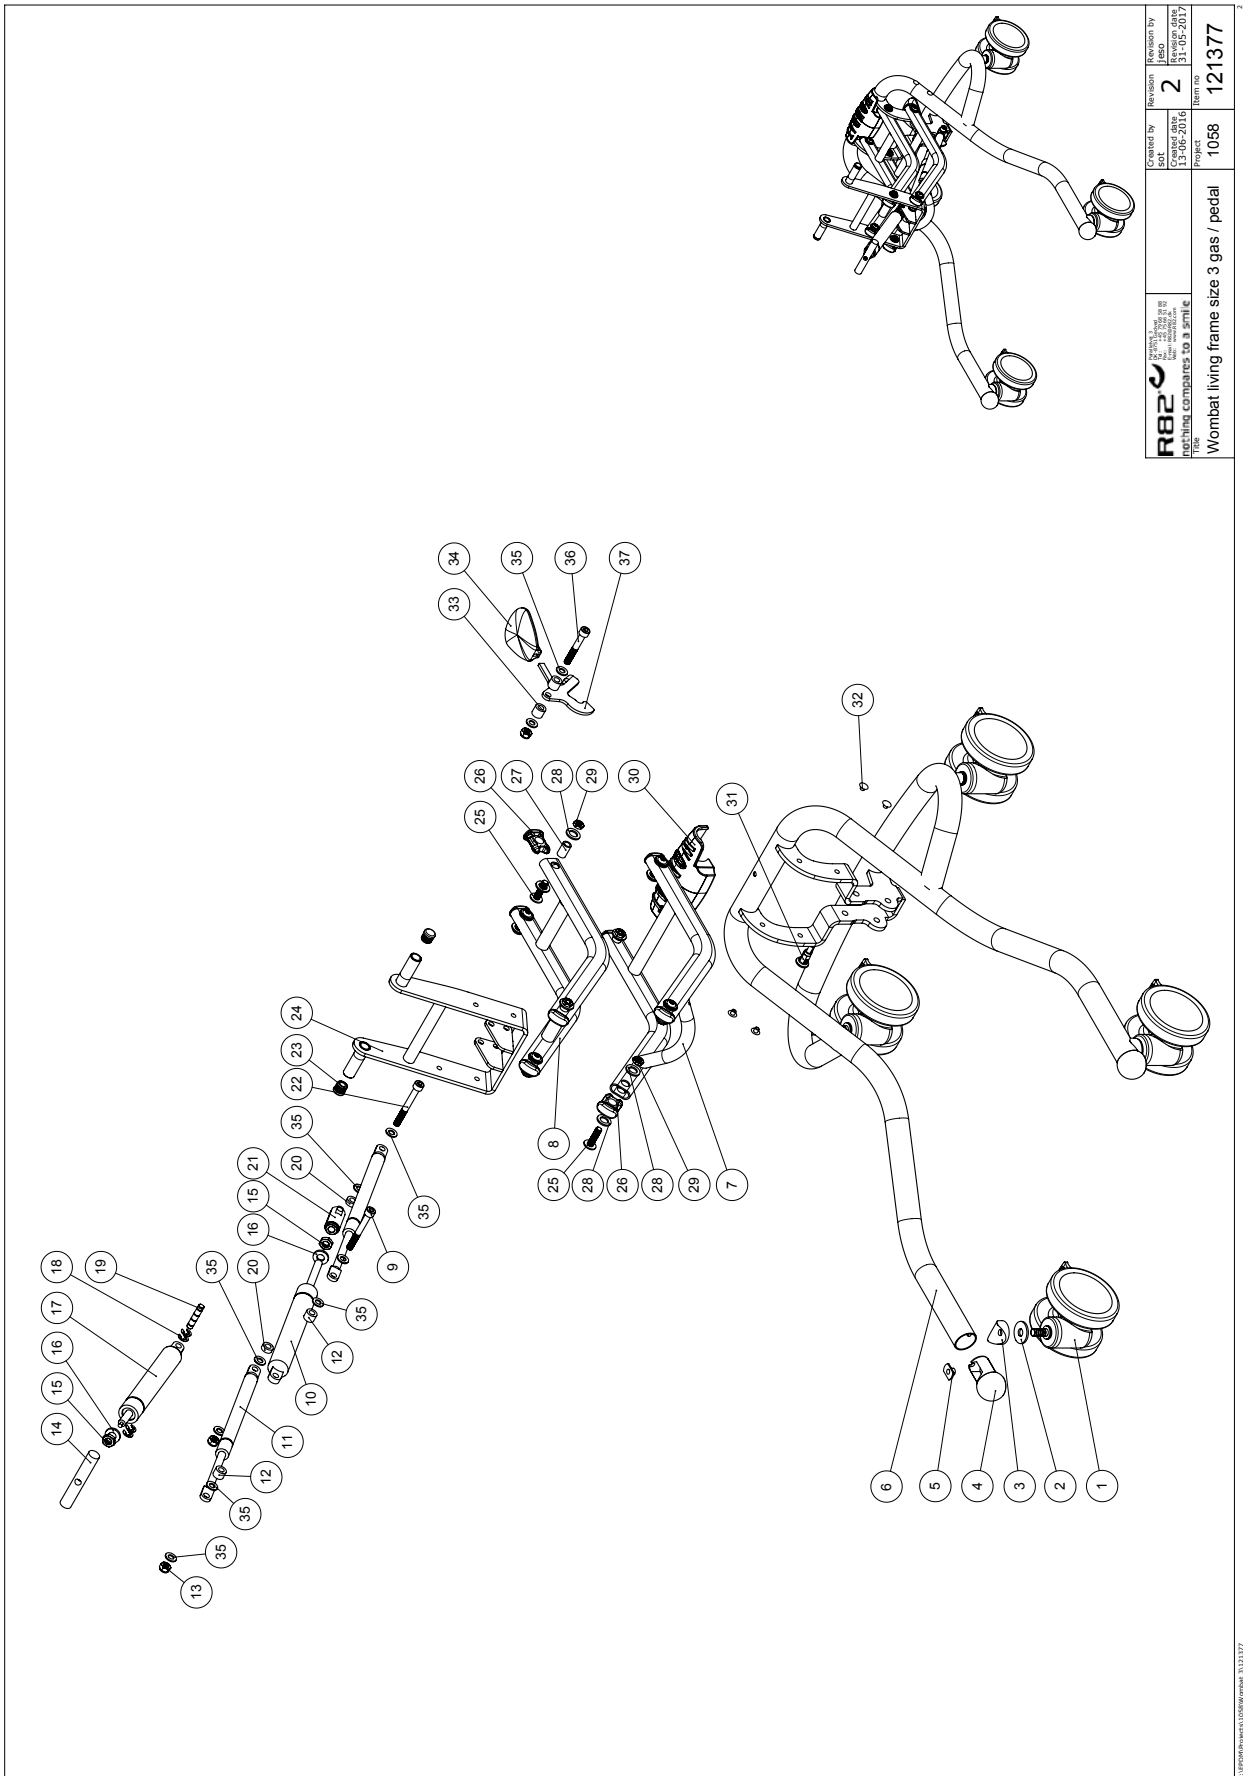

 nothing compares to a smile Title:	Created by: J. Jørgensen 28-05-2016	Revision by: J. Jørgensen 30-08-2017
	Project: 1058	Item no: 121563

C:\EPW\Projects\1058\Wombat 3\121563

Position	No.	Description	Quantity	Unit of Measure	Ean code
1	121099-3	Footrest Wombat size 3	PCS	1	5707292623034
2	121435 TILTBØJ	Seat size 3 tilt on brace	PCS	1	5707292624581
3 to 9	See Pricelist				
10	121391	Wombat Living back size 3	PCS	1	5707292624161
11	See page 7				
12	121218	handbrace str 2 complete	PCS	1	5707292624178
14	5002995	Cable for tilt of seat	PCS	1	5707292542724
15	0371854-1	Soft inner cable for Stingray	PCS	1	5707292536945
17	0380060	Flexible v-brake pipe.	PCS	1	5707292425195
18	3503531	Gas pump lever with clamp	PCS	1	5707292413529
19	0494082	Etiket Wombat Living	PCS	1	5707292623294
20	0387000	End nipple for outer casing	PCS	1	5707292136091
21	0388010	Screwnippel 7*7mm	PCS	1	5707292136121
17	0380060	Flexible v-brake pipe.	STK	2	5707292425195
18	3503531	Gas pump lever with clamp	STK	2	5707292413529
20	0387000	End nipple for outer casing	STK	2	5707292136091
21	0388010	Screwnippel 7*7mm	STK	1	5707292136121