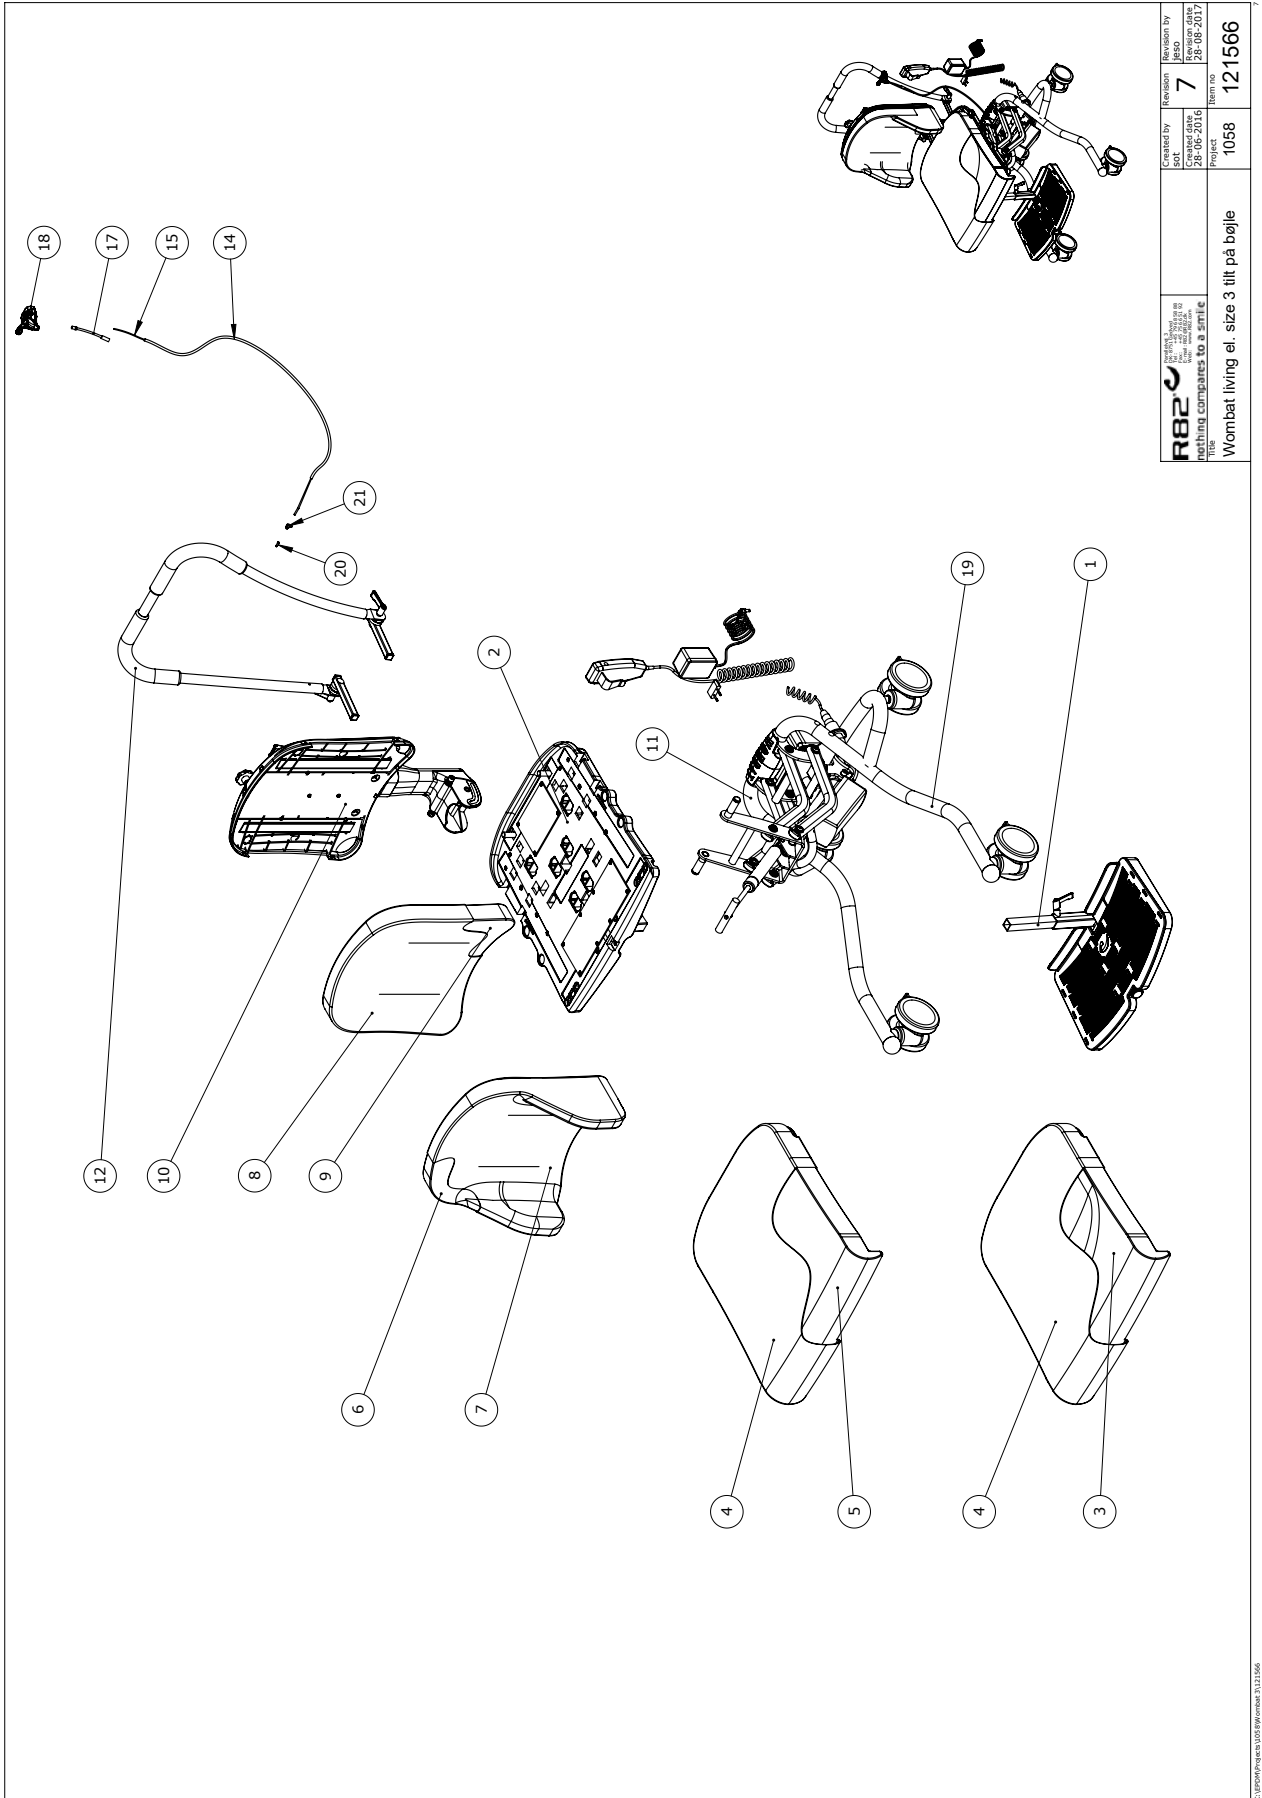

nothing compares to a smile Title: Wombat living el. size 3 tilt på bøjle	Created by: JYBA Date: 28-06-2016 Project: 1058	Revision by: JYBA Date: 28-08-2017 Revision: 7 Item no: 121566

C:\EPM\Projects\1058\Wombat 3121566