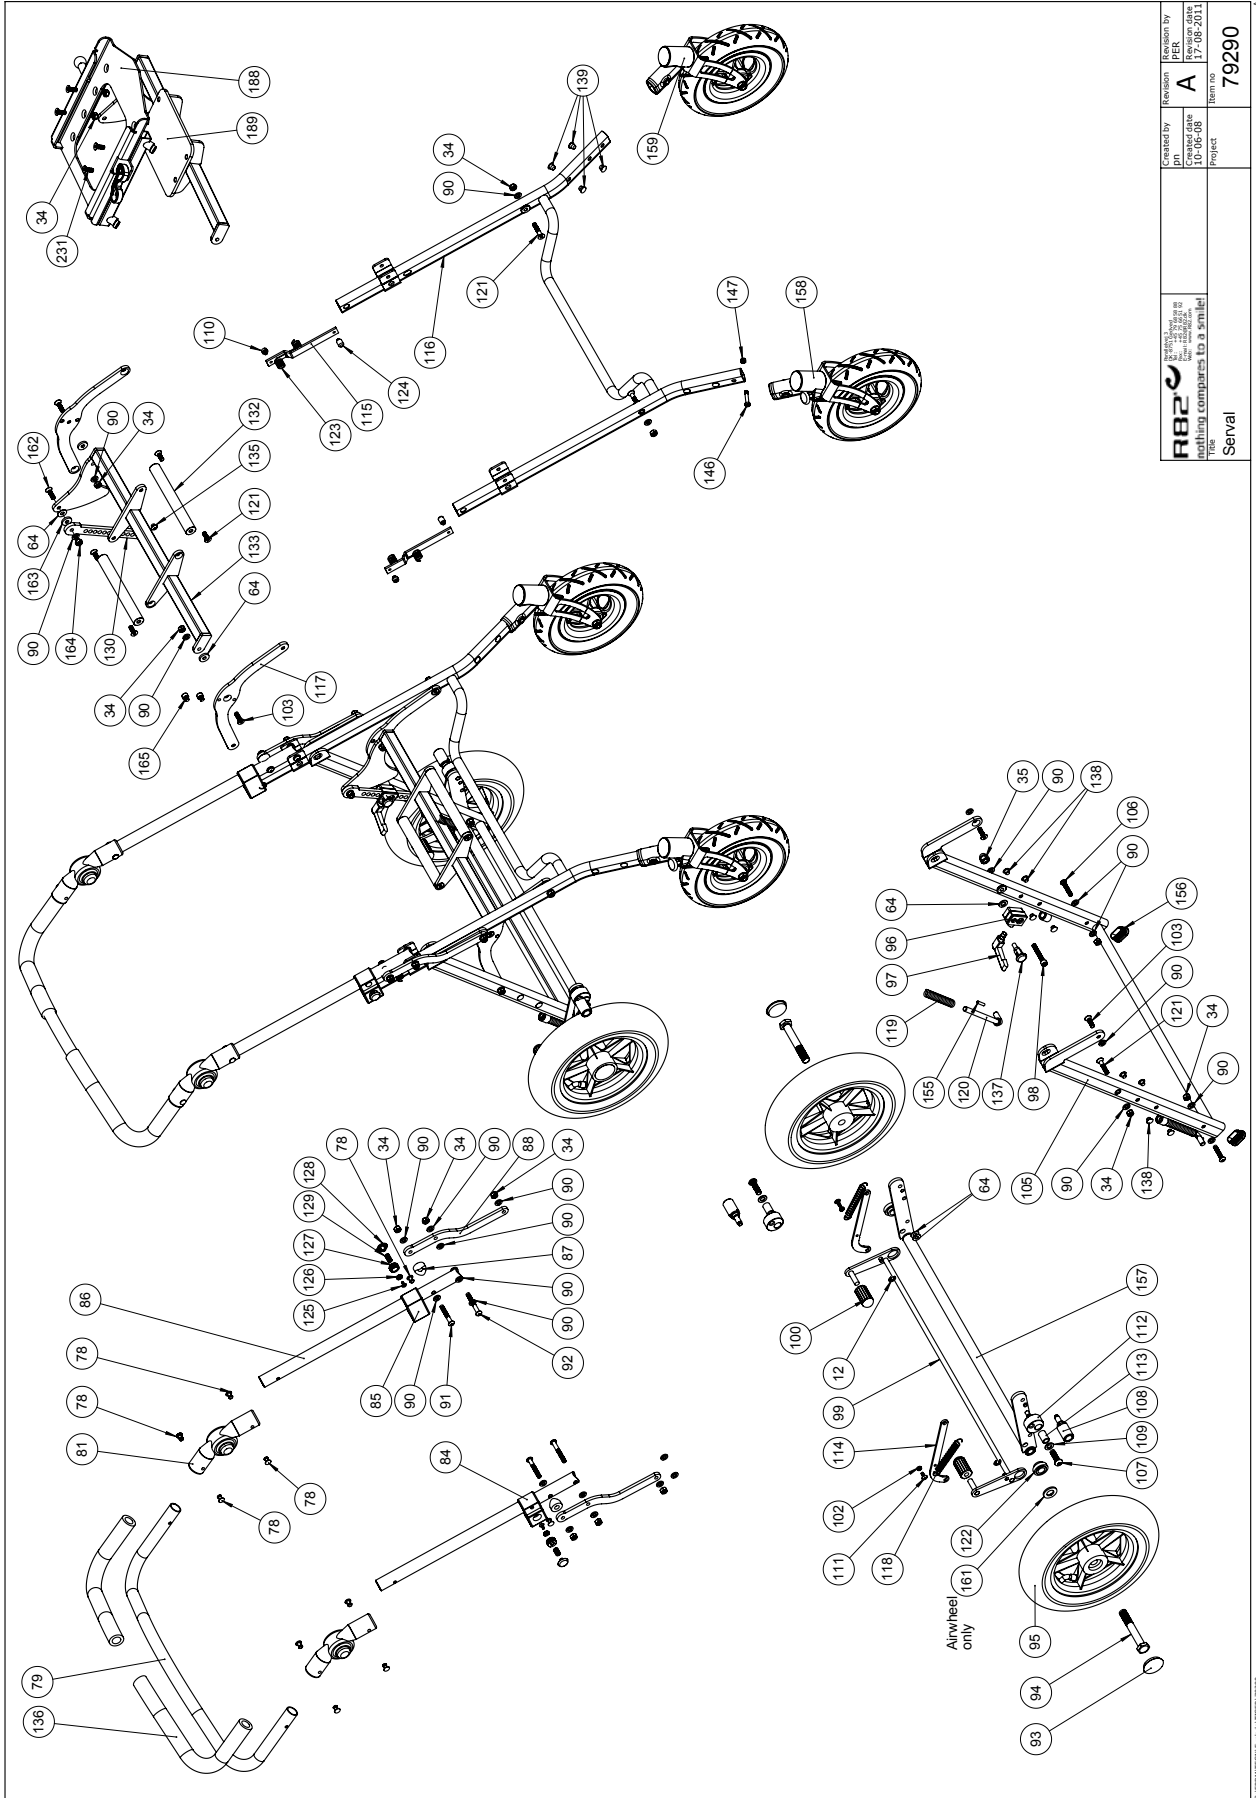

R82 Serval Sveinbjørn A/S Sveinbjørnvej 3 DK-8270 Lyngby	Created by dn Approved date 15/08/2018 Project Serval	Revision PER A Revision by PER Date 15/08/2018 Item no. 79290
	Title Serval