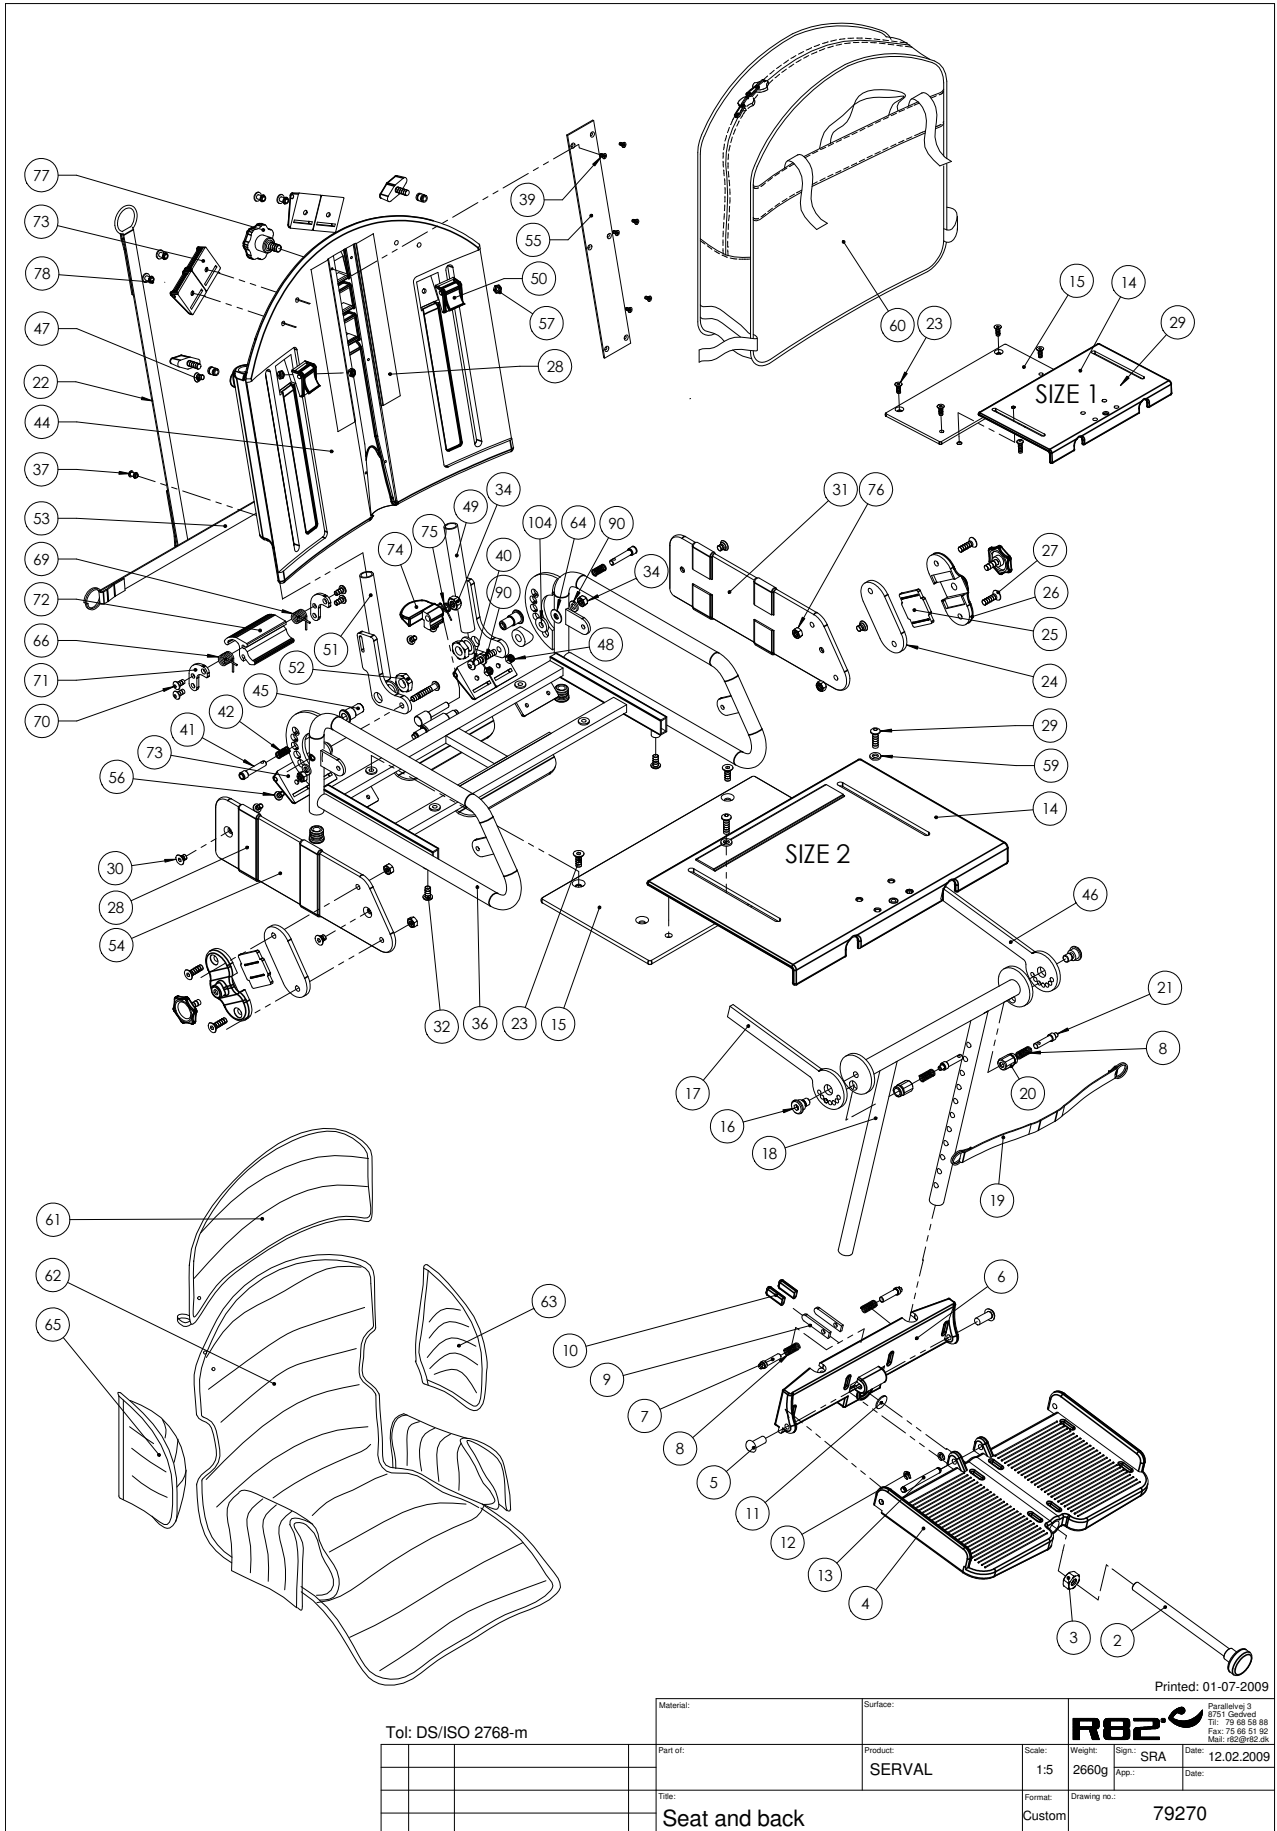

Printed: 01-07-2009

Tol: DS/ISO 2768-m

Material:	Surface:	Parallelsvej 3 8751 Gedved Tlf: 75 66 58 88 Fax: 75 66 51 92 Mail: r82@r82.dk			
Part of:	Product:	Scale:	Weight:	Sign:	Date:
	SERVAL	1:5	2660g	SRA	12.02.2009
Title:	Format:	Drawing no.:			
Seat and back	Custom	79270