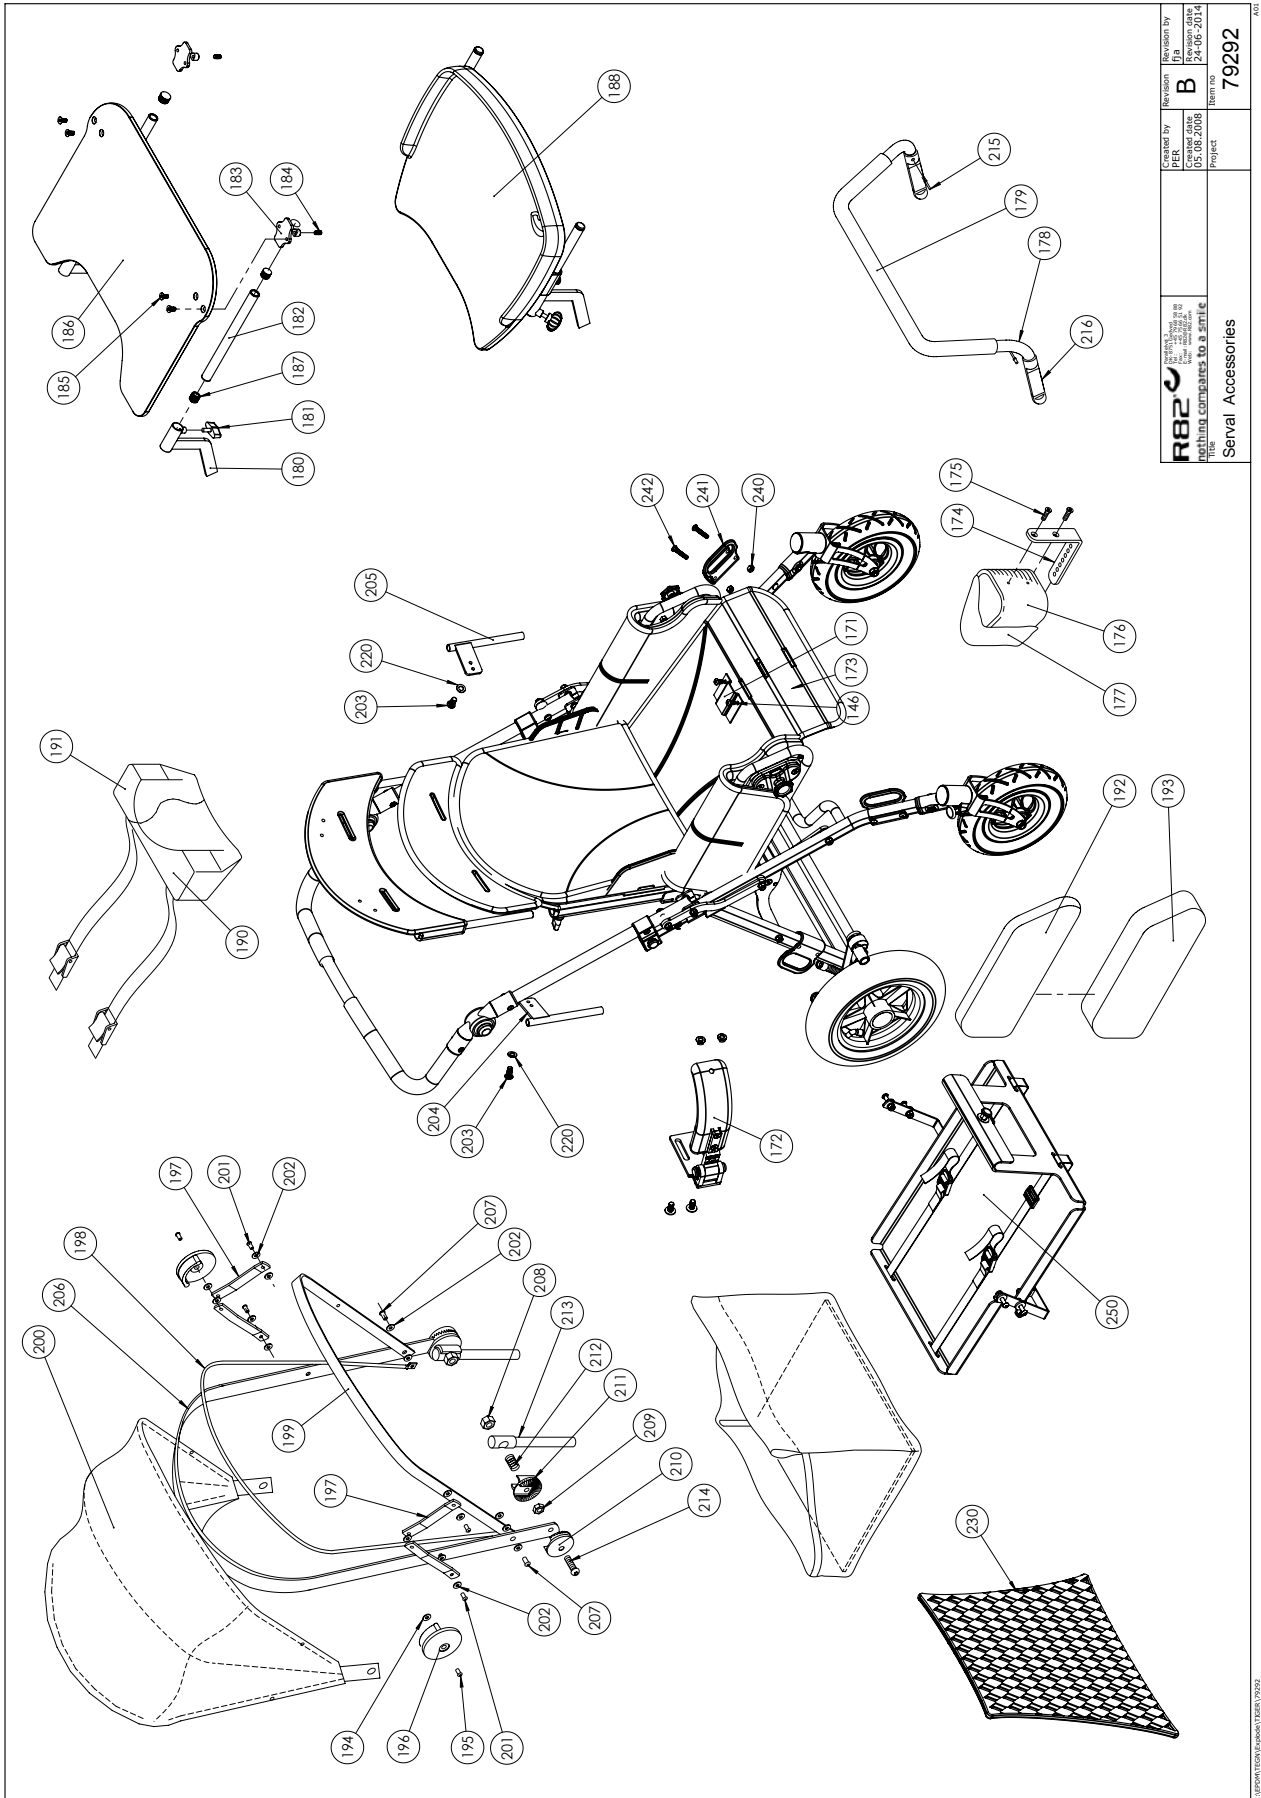

R82	Created by PER	Revision B	Revision by JFB
	Date 01.08.2008	Date 12.08.2008	Date 12.08.2008
Project Serval Accessories		Item no. 79292