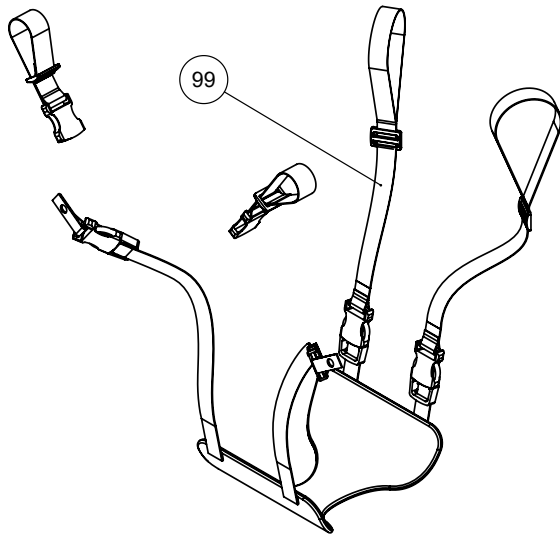

Sling seat, lightweight

Item numbers for Sling seat, lightweight (86824-1)

Position	No.	Description	Unit of Measure	Quantity	Ean code
99*	134931	Sling seat size 1, Crocodile	PCS	1	5707292809056
	134932	Sling seat size 2, Crocodile	PCS	1	5707292809063
*choose type/size/color