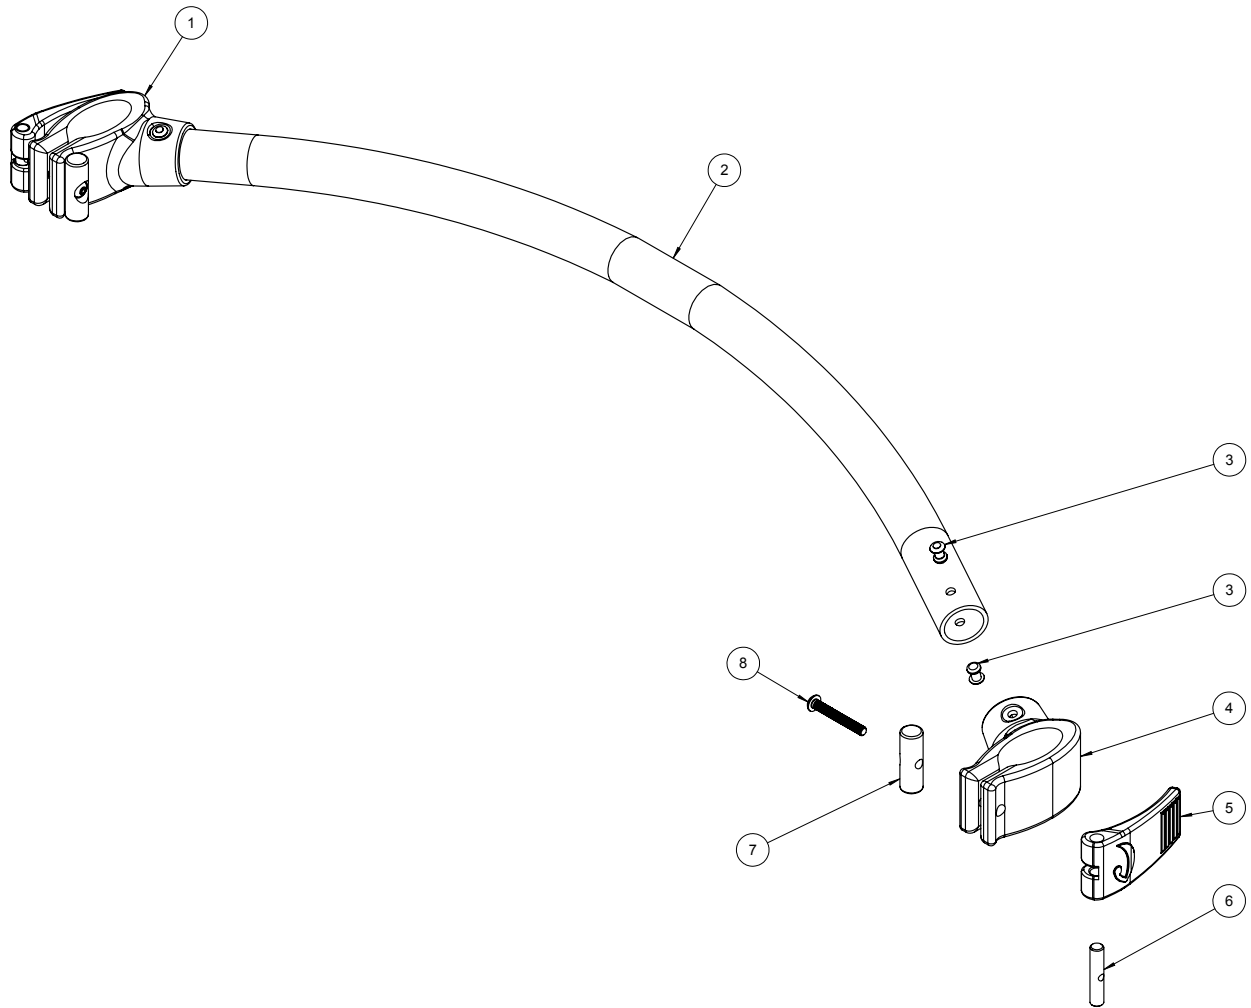

Cross bar - for size 3

Item numbers for Cross bar for mounting back support - size 3 (86880)

Position	No.	Description	Unit of Measure	Quantity	Ean code
1	75481	Mounting for brace, right	PCS	1	5707292549921
2	75483	Brace for Accessories	PCS	1	5707292543257
3	0506509	Rivet 4x10, stainless	PCS	2	5707292472441
4	75482	Mounting for brace, left	PCS	1	5707292549938
5	75458	Flip handle	PCS	2	5707292549723
6	73460	Transversebush o6 M4	PCS	2	5707292354921
7	73461	Transversebush o10-M4,croco	PCS	2	5707292354976
8	0631950	Button head M4x30,stainless	PCS	2	5707292355836