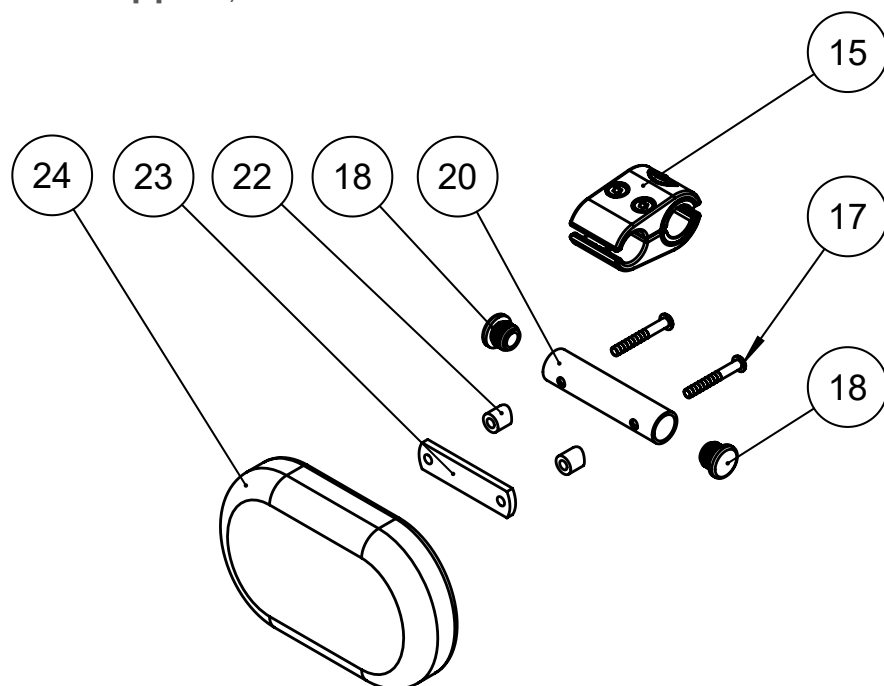

Back support, one size

Item numbers for Back support, one size (86816)

Position	No.	Description	Unit of Measure	Quantity	Ean code
15	138589	Clamping unit for Crocodile	PCS	1	5707292872784
17	0659700	Button head M6x50 stainless	PCS	2	5707292566041
18	2503010	Ferrule d22x1,8-3,5, black	PCS	2	5707292357632
20	73486	Pipe for back support	PCS	1	5707292355171
22	73466	Saddle bush	PCS	2	5707292355317
23	80543-01	Mounting 20x5x80	PCS	1	5707292361431
24	6175221	Abd. Cushion size 1+2	PCS	1	5707292189400