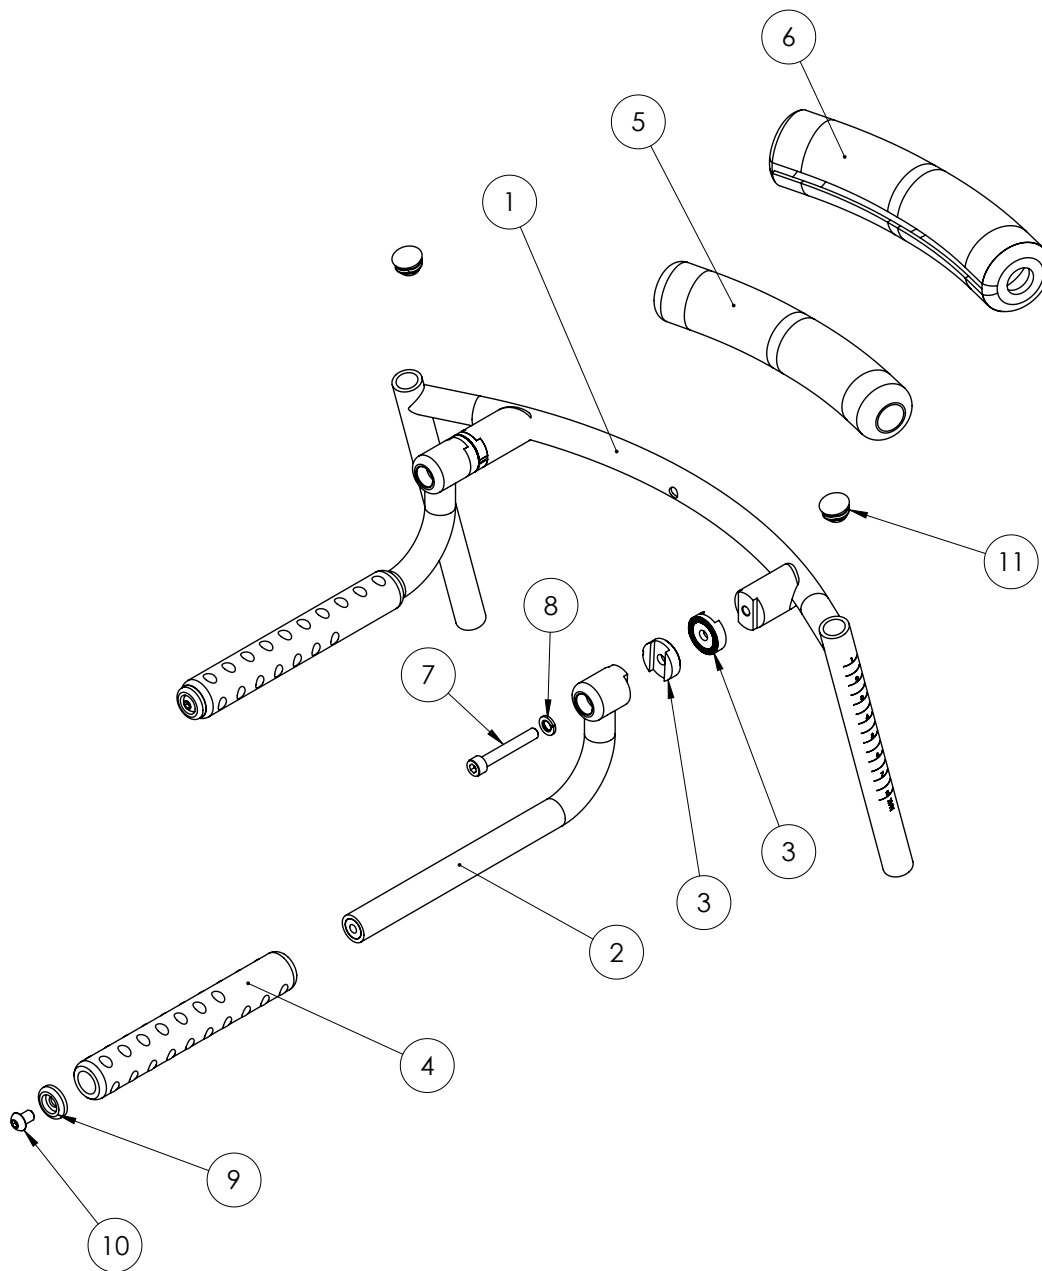

Front brace assembly size 0 (100783-0)

Item numbers for Front brace assembly size 0 (100783-0)

Position	No.	Description	Unit of Measure	Quantity	Ean code
1	151602	Front brace, Crocodile sz 0	PCS	1	5707292930088
2	100782	Handle for Crocodile	PCS	2	5707292569448
3	74061	Tooth washer Ø30	PCS	4	5707292373816
4	156757	Cover f. handle, croc sz 0	PCS	2	5707292930125
5	146861	Padding for Front Brace	PCS	1	5707292913371
6	146612	Cover for Front Brace	PCS	1	5707292913388
7	0603600	Insex screw 8x55	PCS	2	5707292138262
8	1101000	Center spring washer 8mm	PCS	2	5707292140173
9	109106	Stop disc	PCS	2	5707292575821
10	0661100	Button head screw 8x12	PCS	2	5707292139511
11	2503010	Ferrule d22x1,8-3,5, black	PCS	2	5707292357632