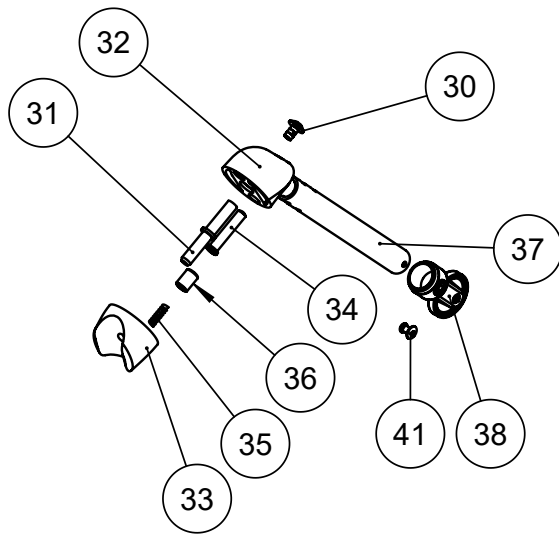

Anti-tip device, swing away - for size 0-2

Item numbers for Anti-tip device, swing away - for size 0-2 (86815)

Position	No.	Description	Unit of Measure	Quantity	Ean code
30	0659010	Button head with flange M6x10	PCS	2	5707292356819
31	73459	Staybolt for kip security	PCS	2	5707292355287
32	73439	Swivel joint removable	PCS	2	5707292355089
33	73438	Joint fixed, Crocodile	PCS	2	5707292354747
34	73458	Release button, Crocodile	PCS	2	5707292355263
35	0309175	Comp. Spring 0,8x5,8x17,5mmx10	PCS	2	5707292135490
36	82555	lower pin	PCS	2	5707292124722
37	73489	Tilt prevention, Crocodile	PCS	2	5707292355188
38	72298	Wheelholder for antitip device	PCS	2	5707292399564
41	0506504	Rivet tas d 56 bs 4,1x8,5	PCS	2	5707292395818