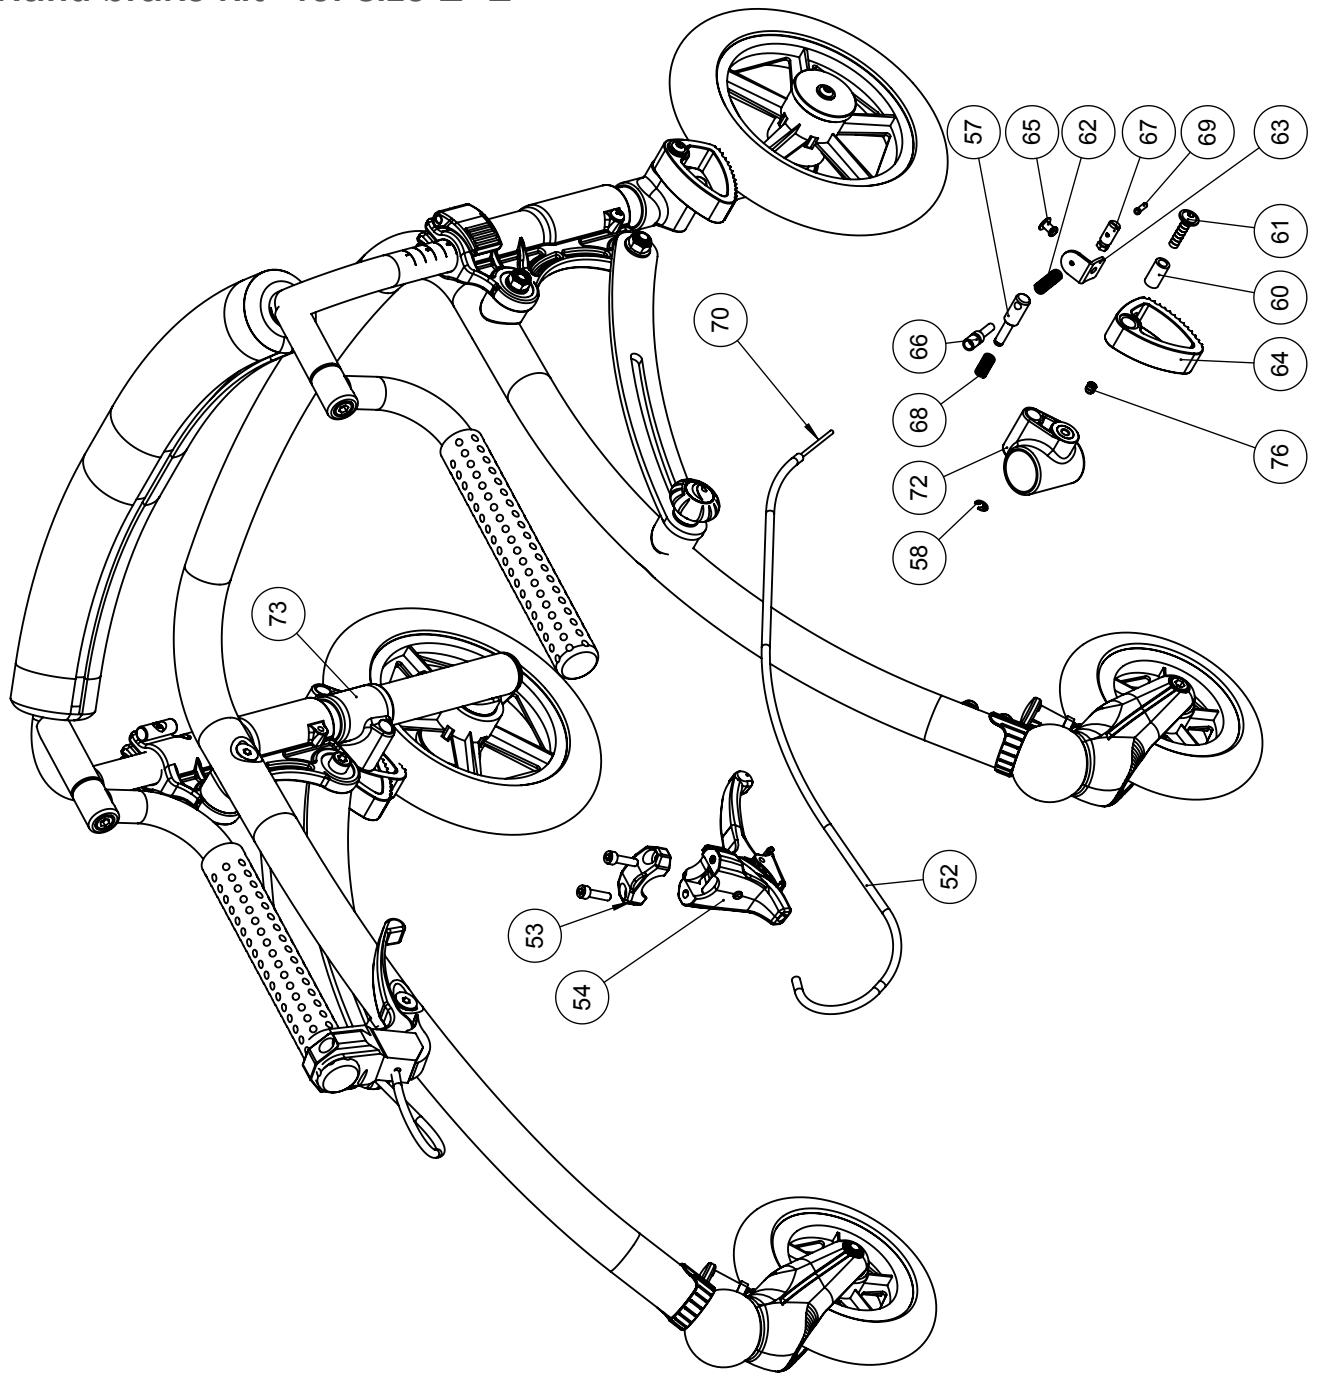

Hand brake kit - for size 1+2

Item numbers for Hand brake kit (86808, 86809)

Position	No.	Description	Unit of Measure	Quantity	Ean code
52	5002951	Wire f/tiger,panther Ø200+10cm	PCS	2	5707292154644
53	3503536	Clamp w/screws	PCS	2	5707292427762
54	3503535	Brake parking lever wo/clamp	PCS	2	5707292413536
57	73476	Release pin	PCS	2	5707292398055
58	1145040	Lock washer 4mm, stainless	PCS	2	5707292140562
60	73452	Bush o10/o6,2x18,1,crocodile	PCS	2	5707292354952
61	0659571	Button head w/flange M6x25 FZB	PCS	2	5707292355843
62	0310157	Stainl.spr.1,1x7insidex30x10v	PCS	2	5707292397782
63	73415	Mountings for cable	PCS	2	5707292398024
64	73474	Anti reverse item - machined	PCS	2	5707292398093
65	0506513	Stainless blind rivet Ø4, 8x12	PCS	2	5707292137326
66	0380003	Brake adjuster M6x24mm	PCS	2	5707292135964
67	0388006	Screwnipple 5x7,5mm	PCS	2	5707292136114
68	0310156	Stainless spring 0,5x8,2x25mm	PCS	2	5707292355911
70	0371853	Strained wires 1,5mm 190 cm.	PCS	2	5707292135889
71	2503010	Ferrule d22x1,8-3,5, black	PCS	2	5707292357632
72	73437	Retainer part left	PCS	1	5707292354730
73	73436	Retainer part right	PCS	1	5707292354723
75	1600862	Hsct-b-M6, screw-sert bush	PCS	2	5707292355928
76	0700050	Stopscrew M6x6 rf	PCS	2	5707292355898