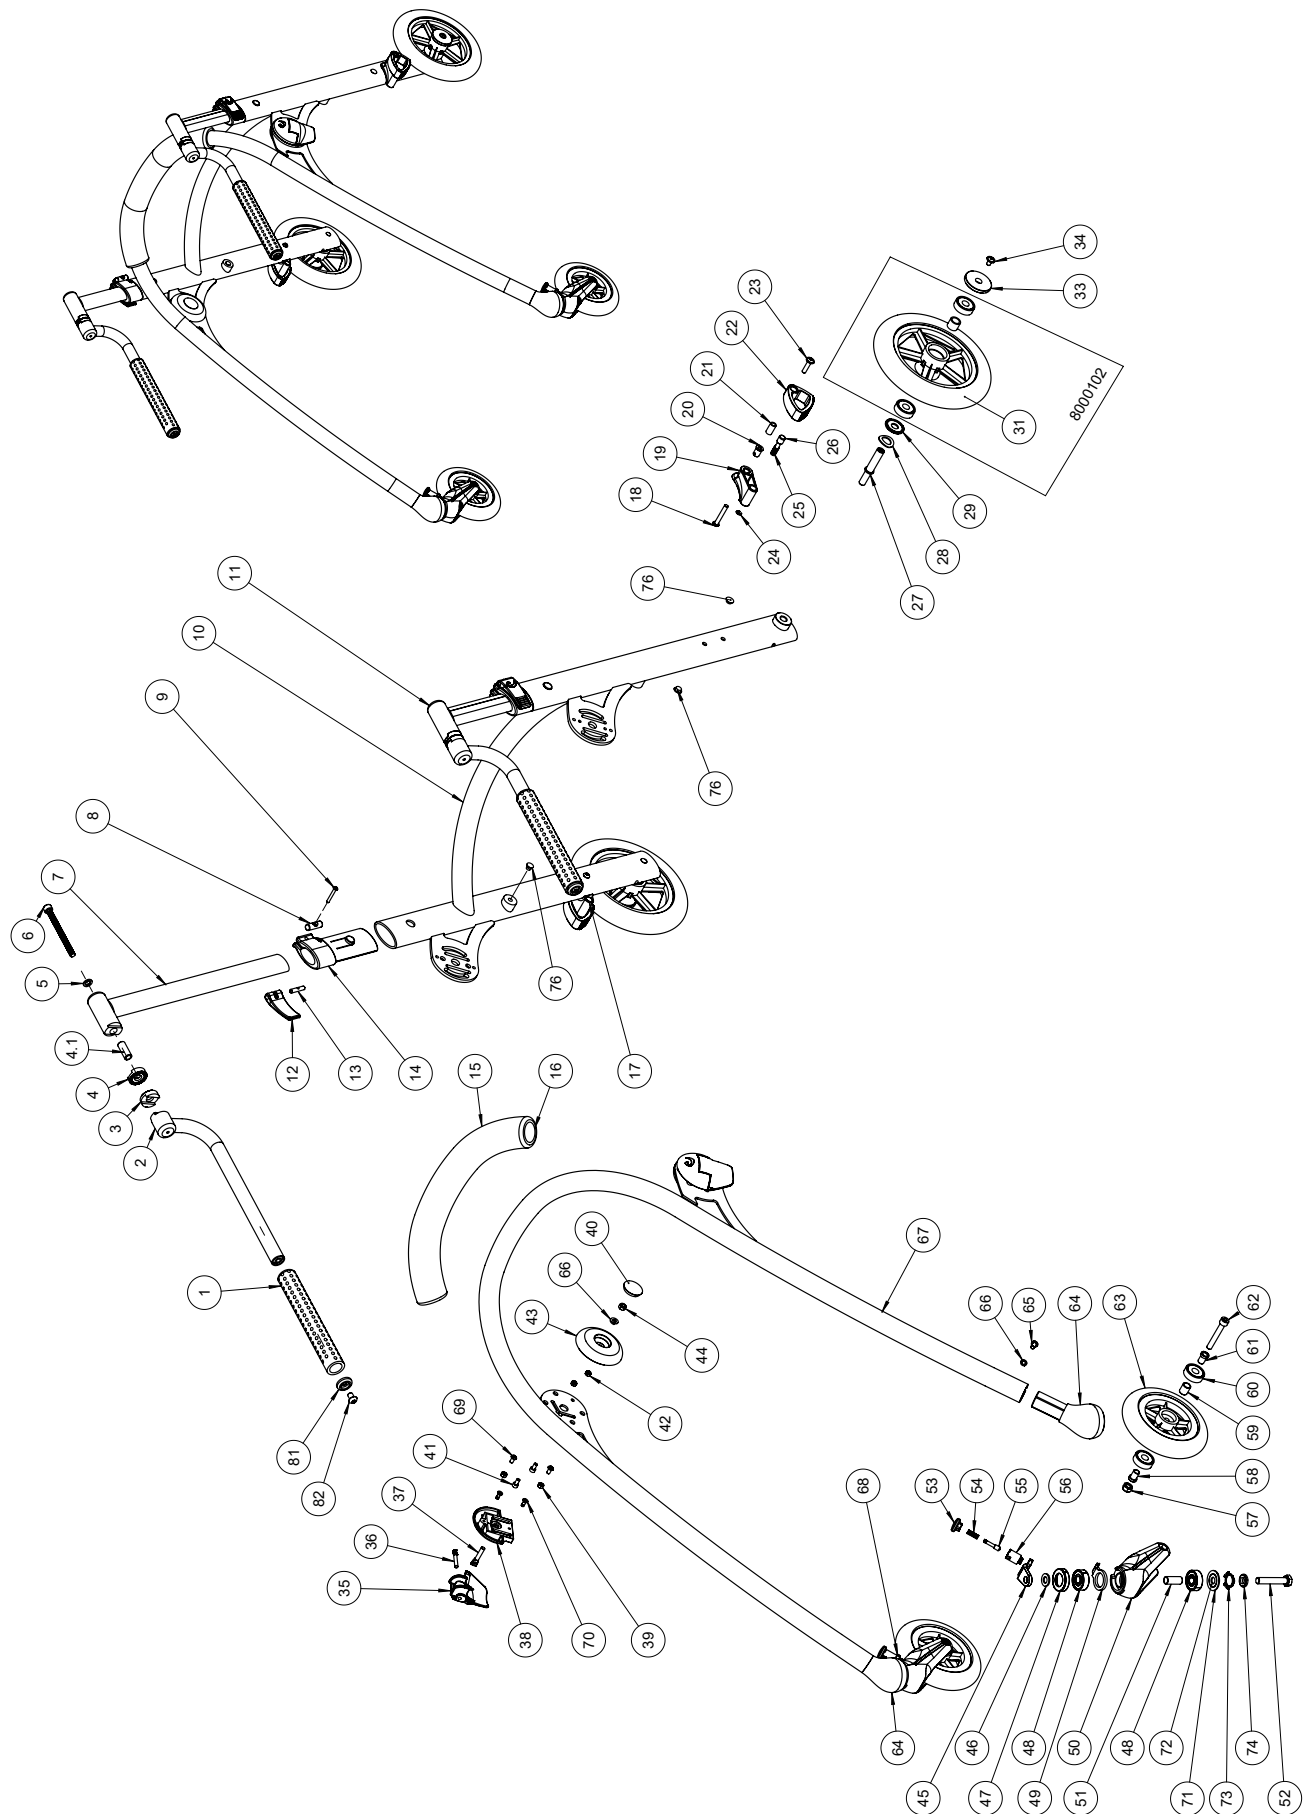

Crocodile size 3 - anthracite grey

Item numbers for Crocodile size 3 - anthracite grey (86803)

Position	No.	Description	Unit of Measure	Quantity	Ean code
1	111697	TPE-Cover ø18 l=300	PCS	2	5707292585332
2	136052	Handle assembly 1	PCS	2	5707292831859
3	136056	Tooth disk ø30x10	PCS	2	5707292832665
4	136056	Tooth disk ø30x10	PCS	2	5707292832665
4.1	136057	bush for handbrace	PCS	2	5707292839312
5	1101000	Center spring washer 8mm	PCS	2	5707292140173
6	0603950	Insex screw 8x100	PCS	2	5707292138323
7	136047	Handbrace assembly right	PCS	1	5707292839282
8	73461	Transversebush ø10-M4,croco	PCS	2	5707292354976
9	0631950	Button head M4x30,stainless	PCS	2	5707292355836
10	75461	Rear leg assembly	PCS	1	5707292543790
11	136054	Handbrace assembly, left	PCS	1	5707292839497
12	75458	Flip handle	PCS	2	5707292549723
13	73460	Transversebush ø6 M4	PCS	2	5707292354921
14	75456	Mounting for handlebar	PCS	2	5707292549709
15+16	86883	Crocodile, padding,size 3	PCS	1	5707292550064
17	75471	Rear brake mount, right	PCS	1	5707292549822
18	0659590	Button head M6x40,stainless	PCS	2	5707292139504
19	75472	Rear brake mount, left	PCS	1	5707292549839
20	1600862	Hsct-b-M6, screw-sert bush	PCS	2	5707292355928
21	73452	Bush ø10/ø6,2x18,1,crocodile	PCS	2	5707292354952
22	73435	Anti-reverse item	PCS	2	5707292354716
23	0659571	Button head w/flange M6x25 FZB	PCS	2	5707292355843
24	1145040	Lock washer 4mm, stainless	PCS	2	5707292140562
25	0310156	Stainless spring 0,5x8,2x25mm	PCS	2	5707292355911
26	73451	Release pin, Crocodile	PCS	2	5707292354969
27	73470	Wheel axle, Crocodile	PCS	2	5707292392404
28	1101620	Spring washer M14 FZB	PCS	2	5707292355867
29	73455	Friction washer, Crocodile	PCS	2	5707292354938
30	8000100	Ballbearing Ø30mm, Crocodile	PCS	2	5707292397027
31	8000102	Rear wheel for Crocodile	PCS	2	5707292397041
32	8000100	Ballbearing Ø30mm, Crocodile	PCS	2	5707292397027
33	73456	Frictions nut, Crocodile	PCS	2	5707292354907
34	0659010	Button head with flange M6x10	PCS	2	5707292356819
35	75492	Flip handle	PCS	2	5707292549969
36	75497	Ø5x39mm Pin	PCS	2	5707292550040
37	75496	M6 eye-pin	PCS	2	5707292550033
38	75493	Flip handle, housing	PCS	2	5707292549976
39	1606300	Lock nut 5 mm	PCS	4	5707292141354
40	2985000	Pressureplug black soft rubber	PCS	2	5707292145314
41	0602007	Stainless insex M5x10	PCS	4	5707292542779
42	1606300	Lock nut 5 mm	PCS	4	5707292141354
43	104403	Tension disc for locking joint	PCS	2	5707292569516
44	1606500	Lock nut 6 mm	PCS	2	5707292141361
45	100899	Bracket f. direction lock,left	PCS	2	5707292552754
46	8000012	Washer Ø20x2mm	PCS	2	5707292397072
47	8000010	Cover for ballbearing	PCS	2	5707292396907
48	8000100	Ballbearing Ø30mm, Crocodile	PCS	2	5707292397027
49	8000002	Direction bracket	PCS	2	5707292396921