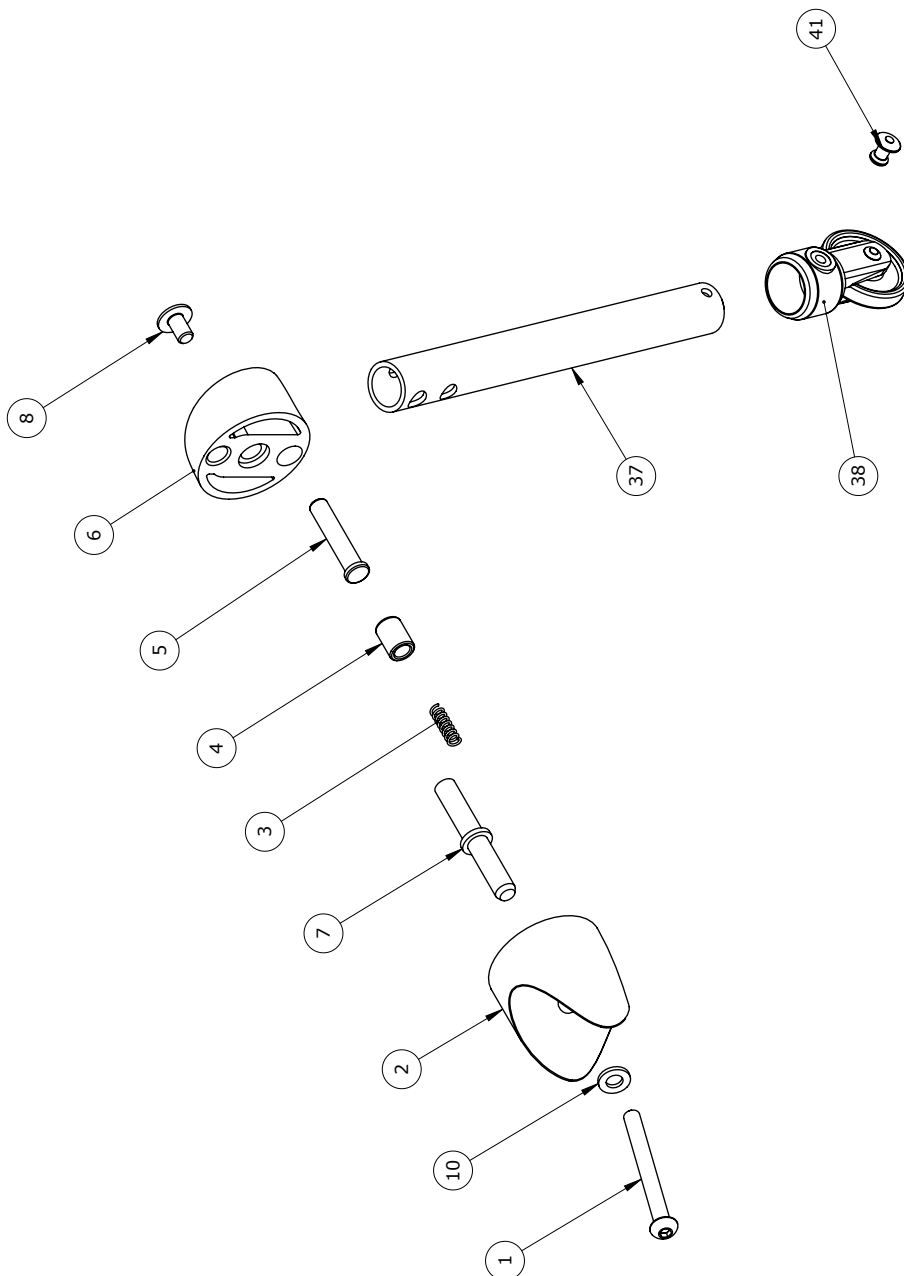

Anti-tip (swing-away) - for size 3

Item numbers for Anti-tip devise, swing away- for size 3 (86815-3S)

Position	No.	Description	Unit of Measure	Quantity	Ean code
1	0602465	Insex M6x65, stainless	PCS	2	5707292564665
2	75457	Antitip adapter piece	PCS	2	5707292549716
3	0309175	Comp. Spring 0,8x5,8x17,5mmx10	PCS	2	5707292135490
4	82555	lower pin	PCS	2	5707292124722
5	73458	Release button, Crocodile	PCS	2	5707292355263
6	73439	Swivel joint removable	PCS	2	5707292355089
7	73459	Staybolt for kip security	PCS	2	5707292355287
8	0659010	Button head with flange M6x10	PCS	2	5707292356819
9	5086800	Extens tube w wheel, antitipper	PCS	2	5707292416179
10	1105060	Stainless washer 6mm	PCS	2	5707292140357