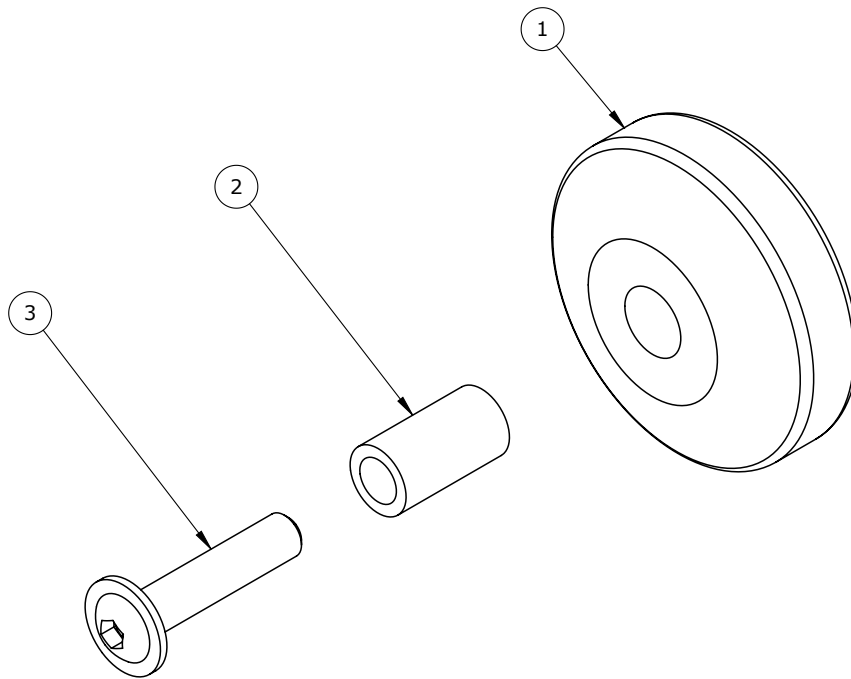

Handle knobs, set, for all sizes

Item numbers for Handle knobs, set, for all sizes (86861)

Position	No.	Description	Unit of Measure	Quantity	Ean code
1	2522100	Black bumpwheel for Pony 60mm	PCS	2	5707292144478
2	101067	Bush for fender	PCS	2	5707292553416
3	173190	Pan Head black zink M8x37	PCS	2	5707292993205