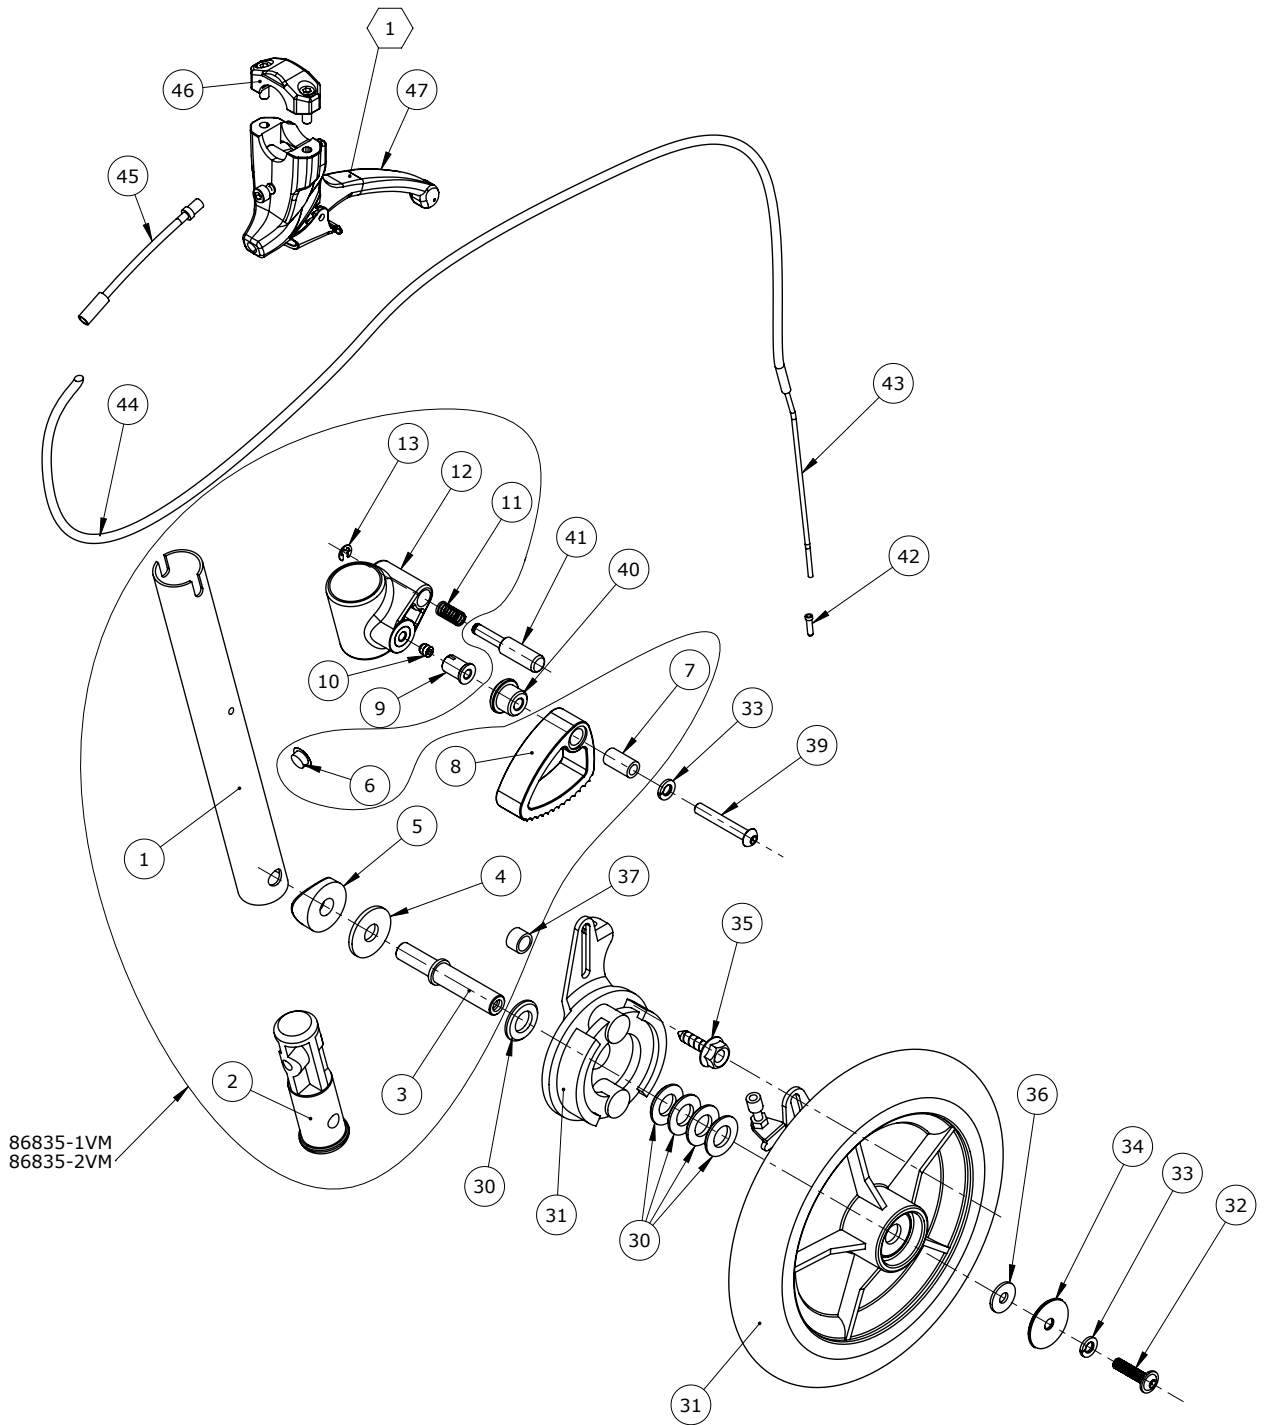

Drum brake kit for size 1 & 2 (86834-1DB & 86834-2DB) - left side

Item numbers for Drum brake kit for size 1 & 2 (86834-1DB & 86834-2DB) - left side

Position	No.	Description	Unit of Measure	Quantity	Ean code
1-13,-6	86835-1VM	Left backwheel size 1	PCS	1	5707292406538
1-13,-6	86835-1HM	Right backwheel size 1	PCS	1	5707292406422
1-13,-6	86835-2VM	Left backwheel size 2	PCS	1	5707292406552
1-13,-6	86835-2HM	Right backwheel size 2	PCS	1	5707292406545
6	1310530	Covering plug,black Ø7 mm	PCS	1	5707292987938
6+30-48	176761-1	Drumbrake kit left size 1	PCS	1	5715393020171
6+30-48	176813-1	Drumbrake kit right size 1	PCS	1	5715393020188
6+30-48	176761-2	Drumbrake kit left size 2	PCS	1	5715393020195
6+30-48	176813-2	Drumbrake kit right size 2	PCS	1	5715393020201
30	1103500	Fazet washer 12mm	PCS	5	5707292140326
31	3402431	Wheel with KU- Rim Left	PCS	1	5707292933218
32	659571	Button head w/flange M6x25 FZB	PCS	1	5707292355843
33	1100490	Spring washer M6 stainless	PCS	2	5707292411297
34	138215	Washer 6x30x1,5 black	PCS	1	5707292940544
35	6118901	Hexagon head drill screw 6,3x3	PCS	1	5715393002276
36	1130600	Stainless washer M6 din9021	PCS	1	5707292140517
37	81610	Distance bush	PCS	1	5707292117014
39	659590	Button head M6x40,stainless	PCS	1	5707292139504
40	156473	Spring guide bushing	PCS	1	5707292959126
41	159077	Release pin	PCS	1	5707292932129
42	387000	End nipple for outer casing	PCS	1	5707292136091
43	371853	Strained wires 1,5mm 190 cm.	PCS	1	5707292135889
44	5002951	Wire f/tiger,panther Ø200+10cm	PCS	1	5707292154644
44	5002987	Outer casing 103cm	PCS	1	5707292520104
45	380060	Flexible v-brake pipe.	PCS	1	5707292425195
46	3503536	Clamp w/screws	PCS	1	5707292427762
47	3503550	Brake driving lever,Black/Grey	PCS	1	5707292903259
48	235075	Cable tie, black, 3,6x200mm	PCS	1	5707292135308

*choose size, color, type