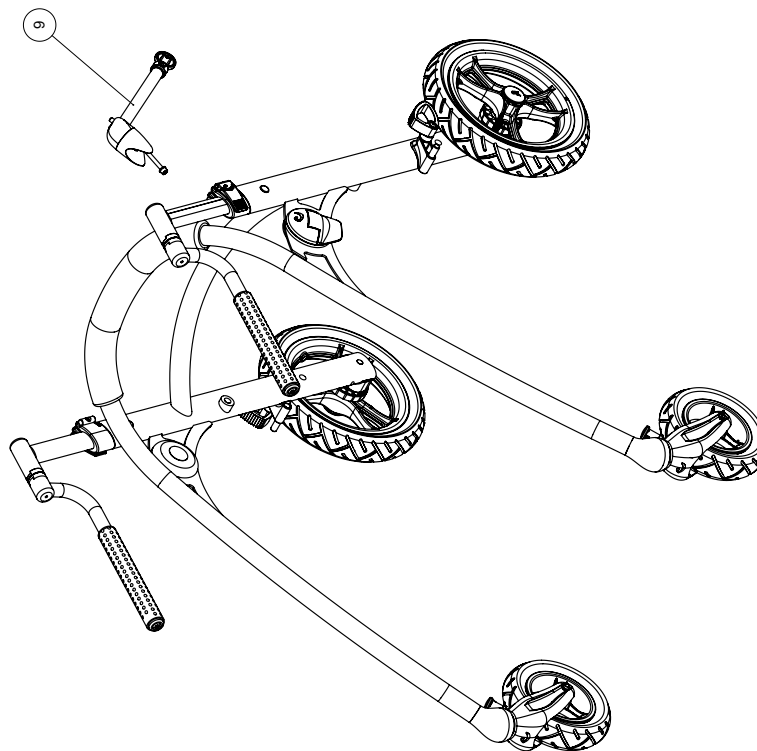

Crocodile size 3 AT accessories

Item numbers for Crocodile size 3 Accessories

Position	No.	Description	Unit of Measure	Quantity	Ean code
1	3503544-R	Alloy lever with park brake, R	PCS	1	5715393056019
1.1	3503544-L	Alloy lever with park brake, L	PCS	1	5715393056002
2	380060	Flexible v-brake pipe.	PCS	2	5707292425195
3	371853	Strained wires 1,5mm 190 cm.	PCS	2	5707292135889
4	5002964	Outer casing f. Centralbreak	PCS	2	5707292353689
5	2983078	Band Brake system	PCS	1	5707292992239
6	2983077	Band Brake system	PCS	1	5707292971449
7	601900	Button head M4x12 FZB	PCS	8	5707292908285
8	387000	End nipple for outer casing	PCS	2	5707292136091
9	868151	Anti-tip device, swing away	SET	1	5715393022038

*choose color, size or/and type