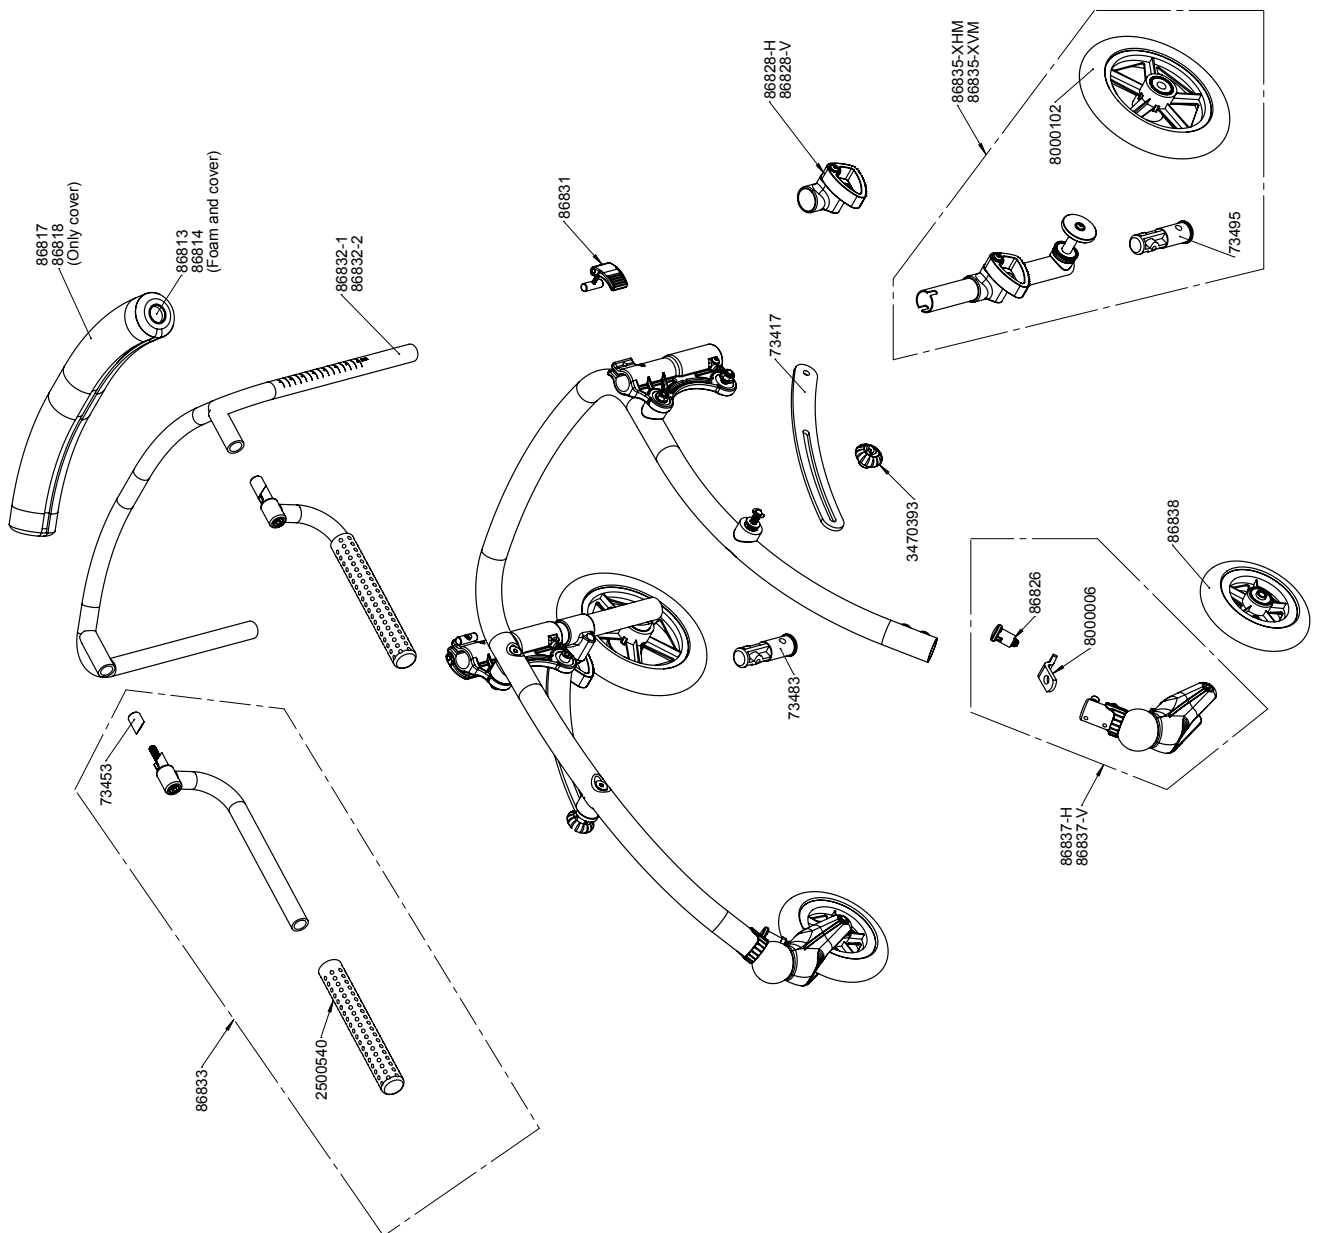

14 17 24 25 26 28 29 30 31 46 49 51 57 58 59 60 62 63 66 20	86837-V	Front fork left	PCS	1	5707292373199
14 17 24 25 26 28 29 30 31 46 49 51 57 58 59 60 62 65 66 20	86837-H	Front fork right	PCS	1	5707292373205
45	8000102-Kit	Rear Wheel crocodile w.parts	PCS	1	5715393067817
47	73456	Frictions nut, Crocodile	PCS	1	5707292354907
N/A	0659010	Button head with flange M6x10, for friction nut	PCS	1	5707292356819
2500540	2500540	Cover for handle Ø22 mm, L= 203 mm	PCS	1	5707292382368
2500530	2500530	Cover for handle Ø22 mm, L= 200 mm	PCS	1	5707292381781
100783	100783-1	Replacement kit, upgrade to version 5	PCS	1	5707292563583