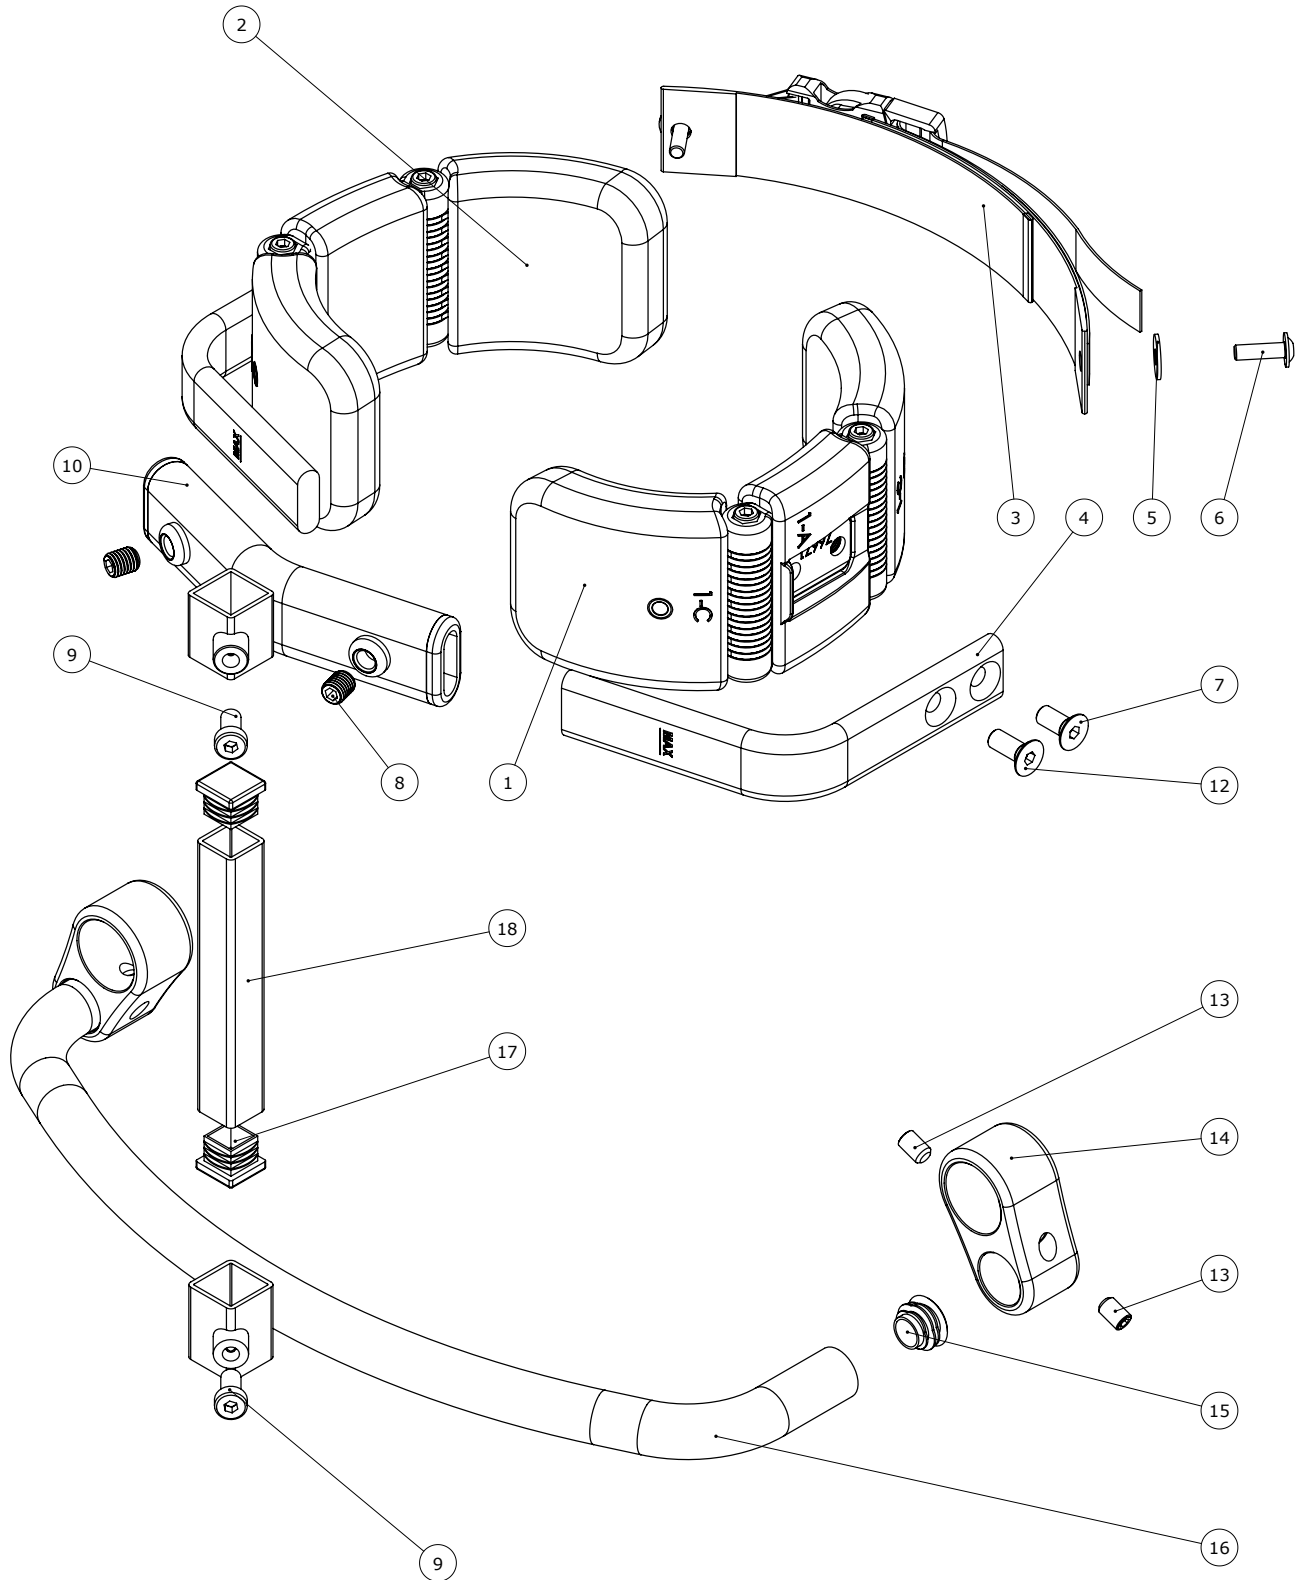

Surrounding support - (868610-0S, 868610-1S, 868610-2M)

Item numbers for Surrounding support - (868610-0S, 868610-1S, 868610-2M)

Item nr.	Position	No.	Description	Unit of Measure	Quantity	Ean code
868610-0S*	1	5087041-L	Chest support, small, left	PCS	1	5707292573513
868610-1S*	1	5087041-L	Chest support, small, left	PCS	1	5707292573513
868610-2M*	1	5087042-L	Chestsupport medium, left	PCS	1	5707292573537
868610-0S*	2	5087041-R	Chest support, small,right	PCS	1	5707292573520
868610-1S*	2	5087041-R	Chest support, small,right	PCS	1	5707292573520
868610-2M*	2	5087042-R	Chestsupport medium, right	PCS	1	5707292573544
868610-0S*	3	5540410	Band Mustang size 1-2-3-4	PCS	1	5707292527509
868610-1S*	3	5540410	Band Mustang size 1-2-3-4	PCS	1	5707292527509
868610-2M*	3	5540410	Band Mustang size 1-2-3-4	PCS	1	5707292527509
868610-0S*	4	76596-1	Width adjustment size 1	PCS	2	5707292874726
868610-1S*	4	76596-1	Width adjustment size 1	PCS	2	5707292874726
868610-2M*	4	76597-1	Width adjustment size 2	PCS	2	5707292874733
868610-0S*	5	1130600	Stainless washer M6 din9021	PCS	2	5707292140517
868610-1S*	5	1130600	Stainless washer M6 din9021	PCS	2	5707292140517
868610-2M*	5	1130600	Stainless washer M6 din9021	PCS	2	5707292140517
868610-0S*	6	641621	Button head w/flange M6x20 FZB	PCS	2	5707292360960
868610-1S*	6	641621	Button head w/flange M6x20 FZB	PCS	2	5707292360960
868610-2M*	6	641621	Button head w/flange M6x20 FZB	PCS	2	5707292360960
868610-0S*	7	624823	Insex unders. M8x18, FZB	PCS	2	5707292893536
868610-1S*	7	624823	Insex unders. M8x18, FZB	PCS	2	5707292893536
868610-2M*	7	624823	Insex unders. M8x18, FZB	PCS	2	5707292893536
868610-0S*	8	701012	Stop screw M10x12 flat stainl.	PCS	2	5707292533593
868610-1S*	8	701012	Stop screw M10x12 flat stainl.	PCS	2	5707292533593
868610-2M*	8	701012	Stop screw M10x12 flat stainl.	PCS	2	5707292533593
868610-0S*	9	603530	Insex low head M8x16 stainless	PCS	2	5707292412492
868610-1S*	9	603530	Insex low head M8x16 stainless	PCS	2	5707292412492
868610-2M*	9	603530	Insex low head M8x16 stainless	PCS	2	5707292412492
868610-0S*	10	50109405	Bracket for hip support size 1	PCS	1	5707292580320
868610-1S*	10	50109405	Bracket for hip support size 1	PCS	1	5707292580320
868610-2M*	10	50109405	Bracket for hip support size 1	PCS	1	5707292580320
868610-0S	12	624821	Insex M8x20 FZB	PCS	2	5707292893529
868610-1S	12	624821	Insex M8x20 FZB	PCS	2	5707292893529
868610-2M	12	624821	Insex M8x20 FZB	PCS	2	5707292893529
868610-0S*	13	808020	Stainless stopscrew,M8x12	PCS	4	5707292140074
868610-1S*	13	808020	Stainless stopscrew,M8x12	PCS	4	5707292140074
868610-2M*	13	808020	Stainless stopscrew,M8x12	PCS	4	5707292140074
868610-0S*	14	176145	Bracket for brace	PCS	2	5715393020515
868610-1S*	14	176145	Bracket for brace	PCS	2	5715393020515
868610-2M*	14	176145	Bracket for brace	PCS	2	5715393020515
868610-0S*	15	2503010	Ferrule d22x1,8-3,5, black	PCS	2	5707292357632
868610-1S*	15	2503010	Ferrule d22x1,8-3,5, black	PCS	2	5707292357632
868610-2M*	15	2503010	Ferrule d22x1,8-3,5, black	PCS	2	5707292357632
868610-0S*	16	176798	Surrounding support welded siz	PCS	1	5715393020560
868610-1S*	16	176799	Surrounding support welded siz	PCS	1	5715393020577
868610-2M*	16	176800	Surrounding support welded siz	PCS	1	5715393020584
868610-0S*	17	2504500	Ferrule e20x1,0-2,0 int.black	PCS	2	5707292144126
868610-1S*	17	2504500	Ferrule e20x1,0-2,0 int.black	PCS	2	5707292144126
868610-2M*	17	2504500	Ferrule e20x1,0-2,0 int.black	PCS	2	5707292144126

*choose size, color, type