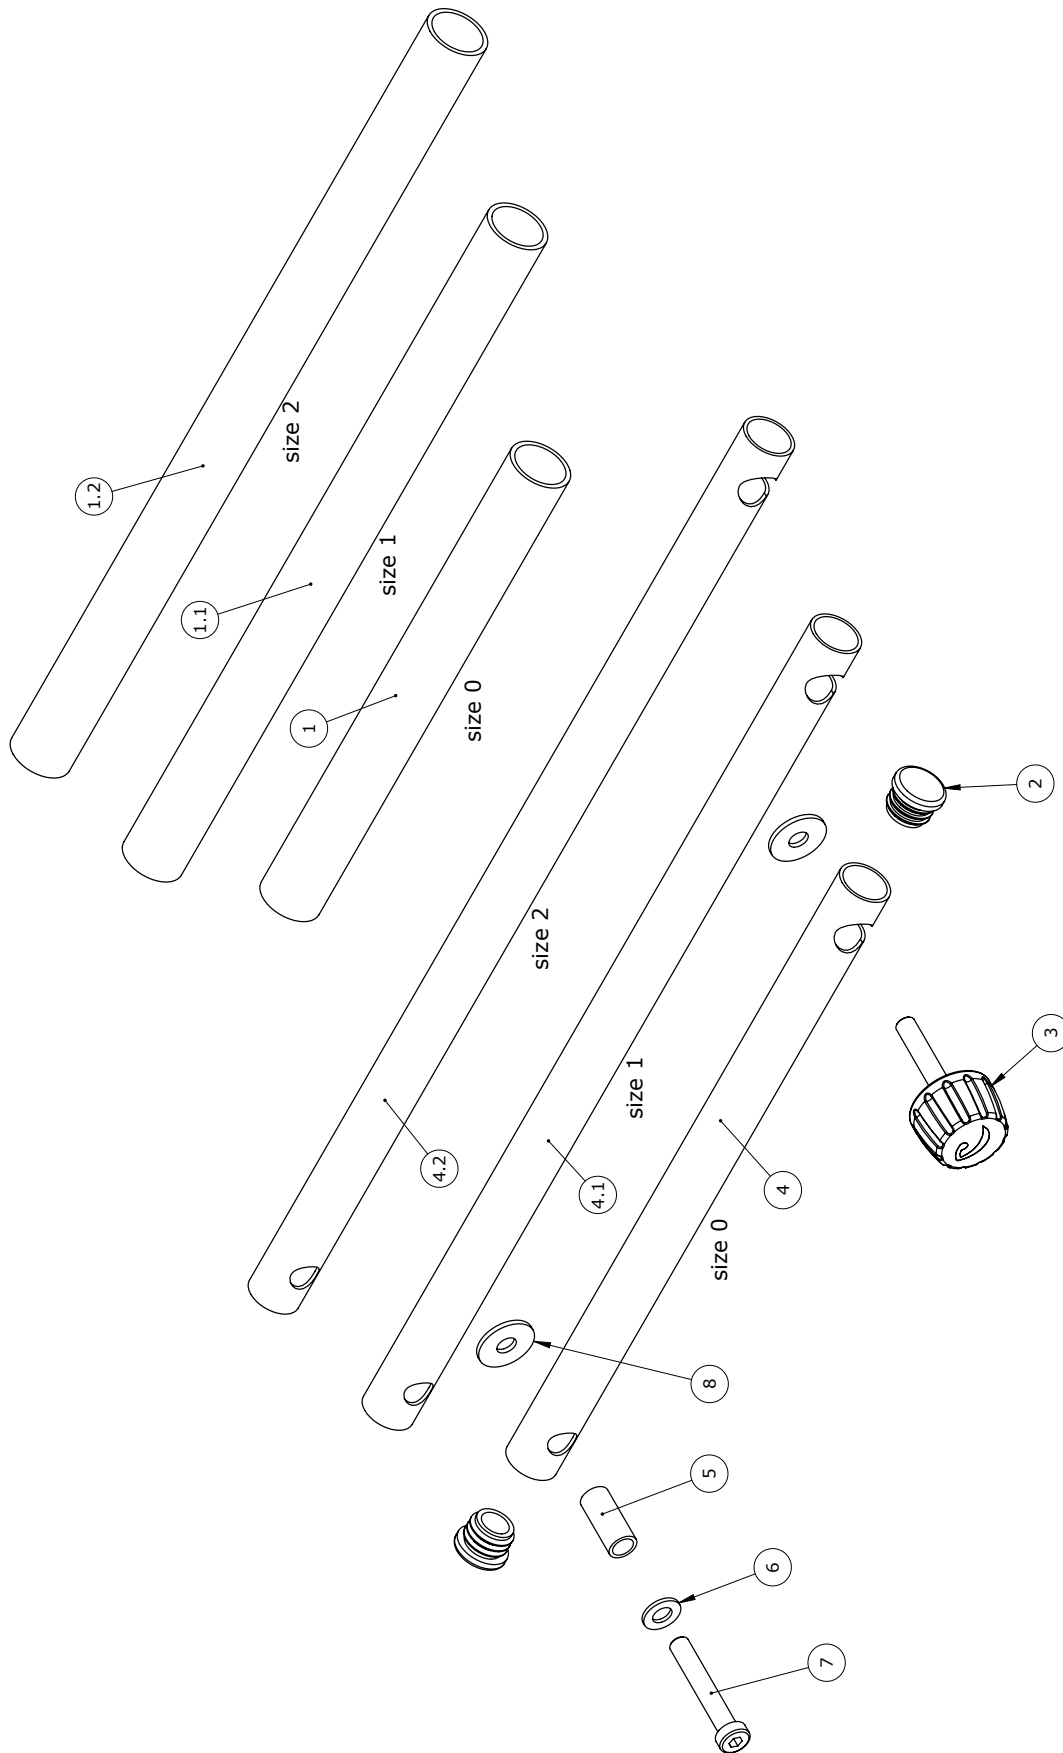

Grib bar - for size 0+1+2

Item numbers for Grib bar - for size 0+1+2 (86879-0, 86879-1, 86879-2)

Position	No.	Description	Unit of Measure	Quantity	Ean code
1	161409	Cover for grib bar size 0	PCS	1	5707292940179
1.1	161411	Cover for grib bar size 1	PCS	1	5707292940186
1.2	2500563	Grip f/Ø22 handbrace 400mm	PCS	1	5707292612311
2	2503000	Ferrule d 22x1,0-2,0 int.black	PCS	2	5707292144041
3	3501635	R82 handle dia.,M8x37	PCS	1	5707292451910
4	161051	Tube for handgrib size 0	PCS	1	5707292940476
4.1	161245	Tube for handgrib size 1	PCS	1	5707292940483
4.2	161246	Tube for handgrib size 2	PCS	1	5707292940490
5	161385	Bush for grib handle	PCS	1	5707292940537
6	1105080	Stainless washer 8mm	PCS	1	5707292140364
7	0602488	Insex M8x50,stainless	PCS	1	5707292410962
8	1108025	Washer M8,stainless a4,din9021	PCS	2	5707292140395