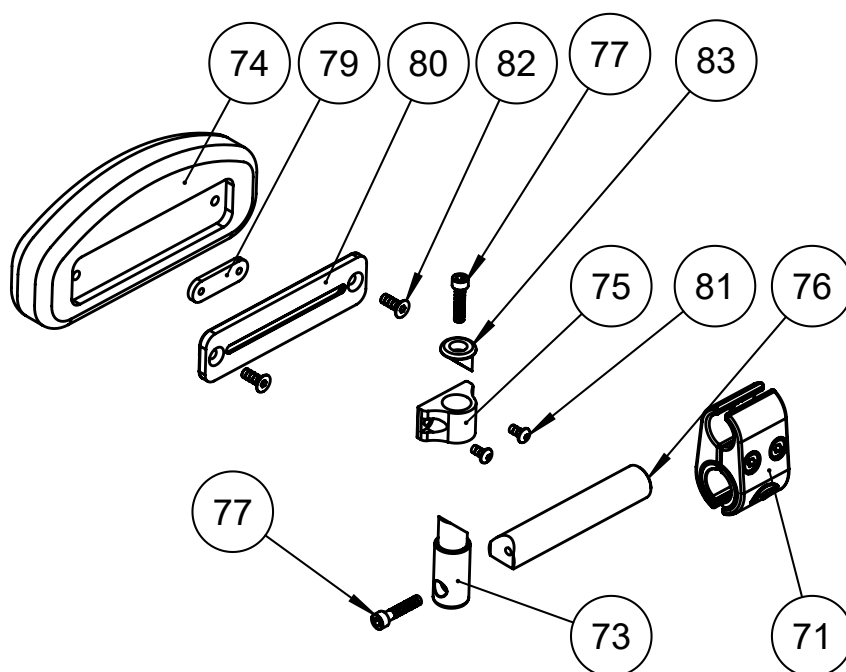

Hip supports, set

Item numbers for Hip supports, set (86819)

Position	No.	Description	Unit of Measure	Quantity	Ean code
71	138589	Clamping unit for Crocodile	PCS	2	5707292872784
73	73465	Tightening bush for hip supp	PCS	2	5707292355300
74	6175171	Cushion size 1	PCS	2	5707292189301
75	82542	House tool	PCS	2	5707292124593
76	73468	Bar for side support	PCS	2	5707292357328
77	0602400	Insex screw 6x25	PCS	4	5707292138118
79	172384	Threaded plate for hip support	PCS	2	5715393018390
80	82953	Plate for hip support	PCS	2	5707292126047
81	0658010	Button head M5 x 10, stainless	PCS	4	5707292139375
82	0609728	Insex, stainless 6x16 uh	PCS	4	5707292138491
83	82939	Tightening bushing f. Swingarm	PCS	2	5707292125941