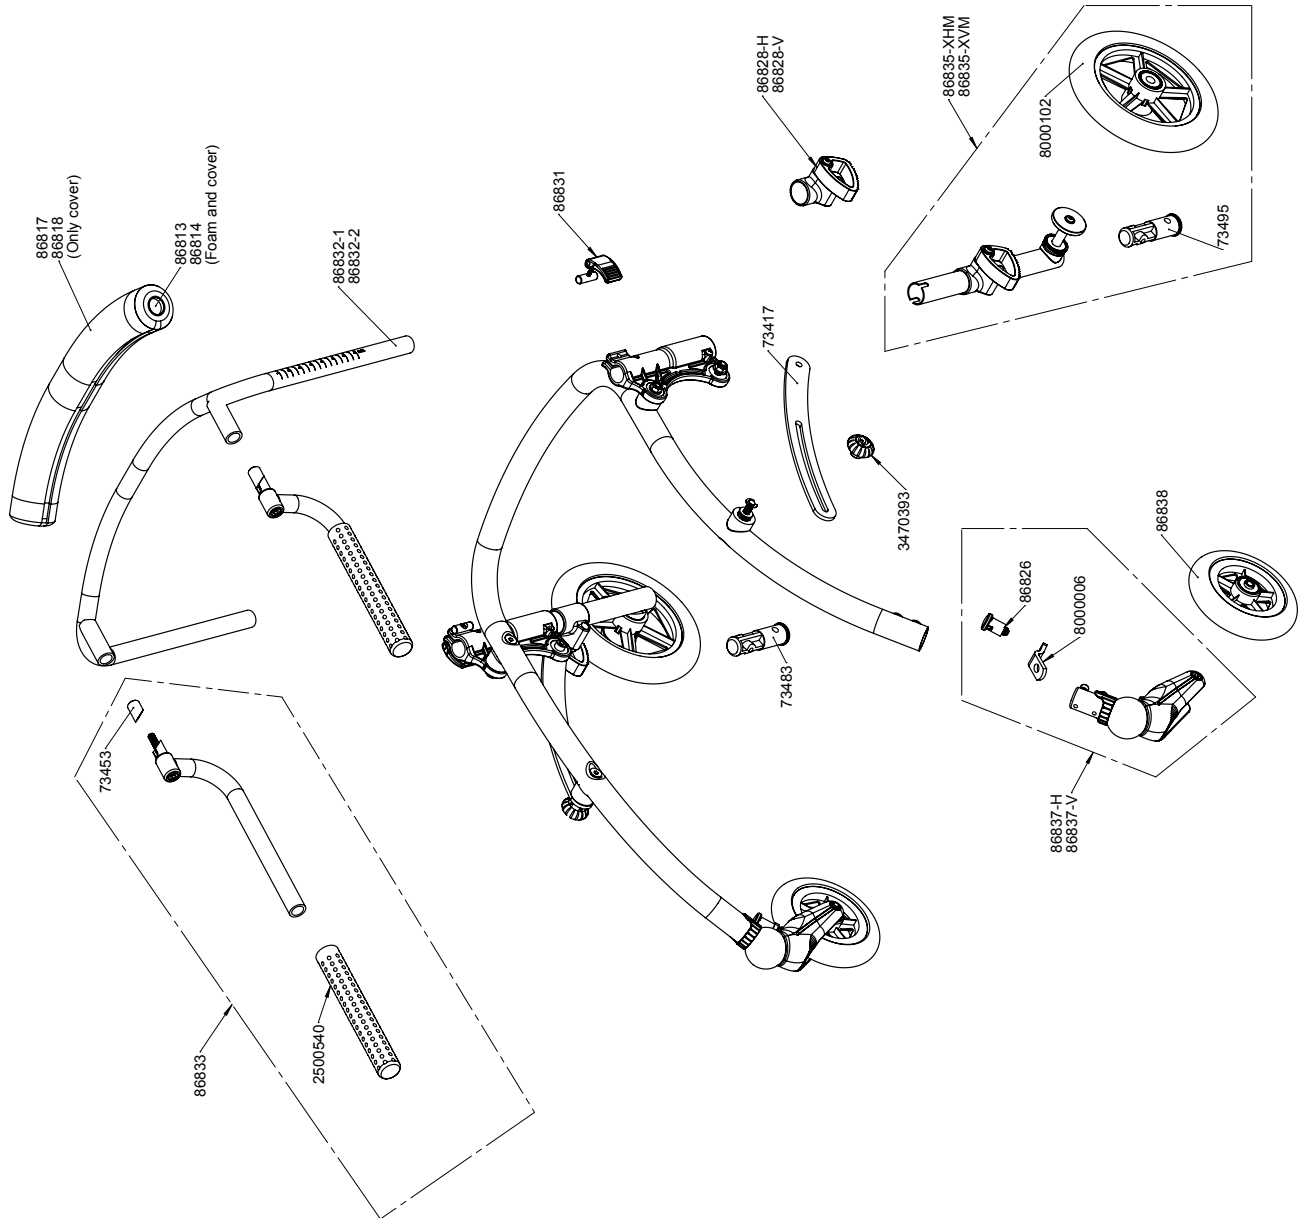

14 17 24 25 26 28 29 30 31 46 49 51 57 58 59 60 62 65 66 20	86837-H	Front fork right	PCS	1	5707292373205
45	8000102-Kit	Rear Wheel crocodile w.parts	PCS	1	5715393067817
47	73456	Frictions nut, Crocodile	PCS	1	5707292354907
N/A	0659010	Button head with flange M6x10, for friction nut	PCS	1	5707292356819
2500540	2500540	Cover for handle Ø22 mm, L= 203 mm	PCS	1	5707292382368
2500530	2500530	Cover for handle Ø22 mm, L= 200 mm	PCS	1	5707292381781