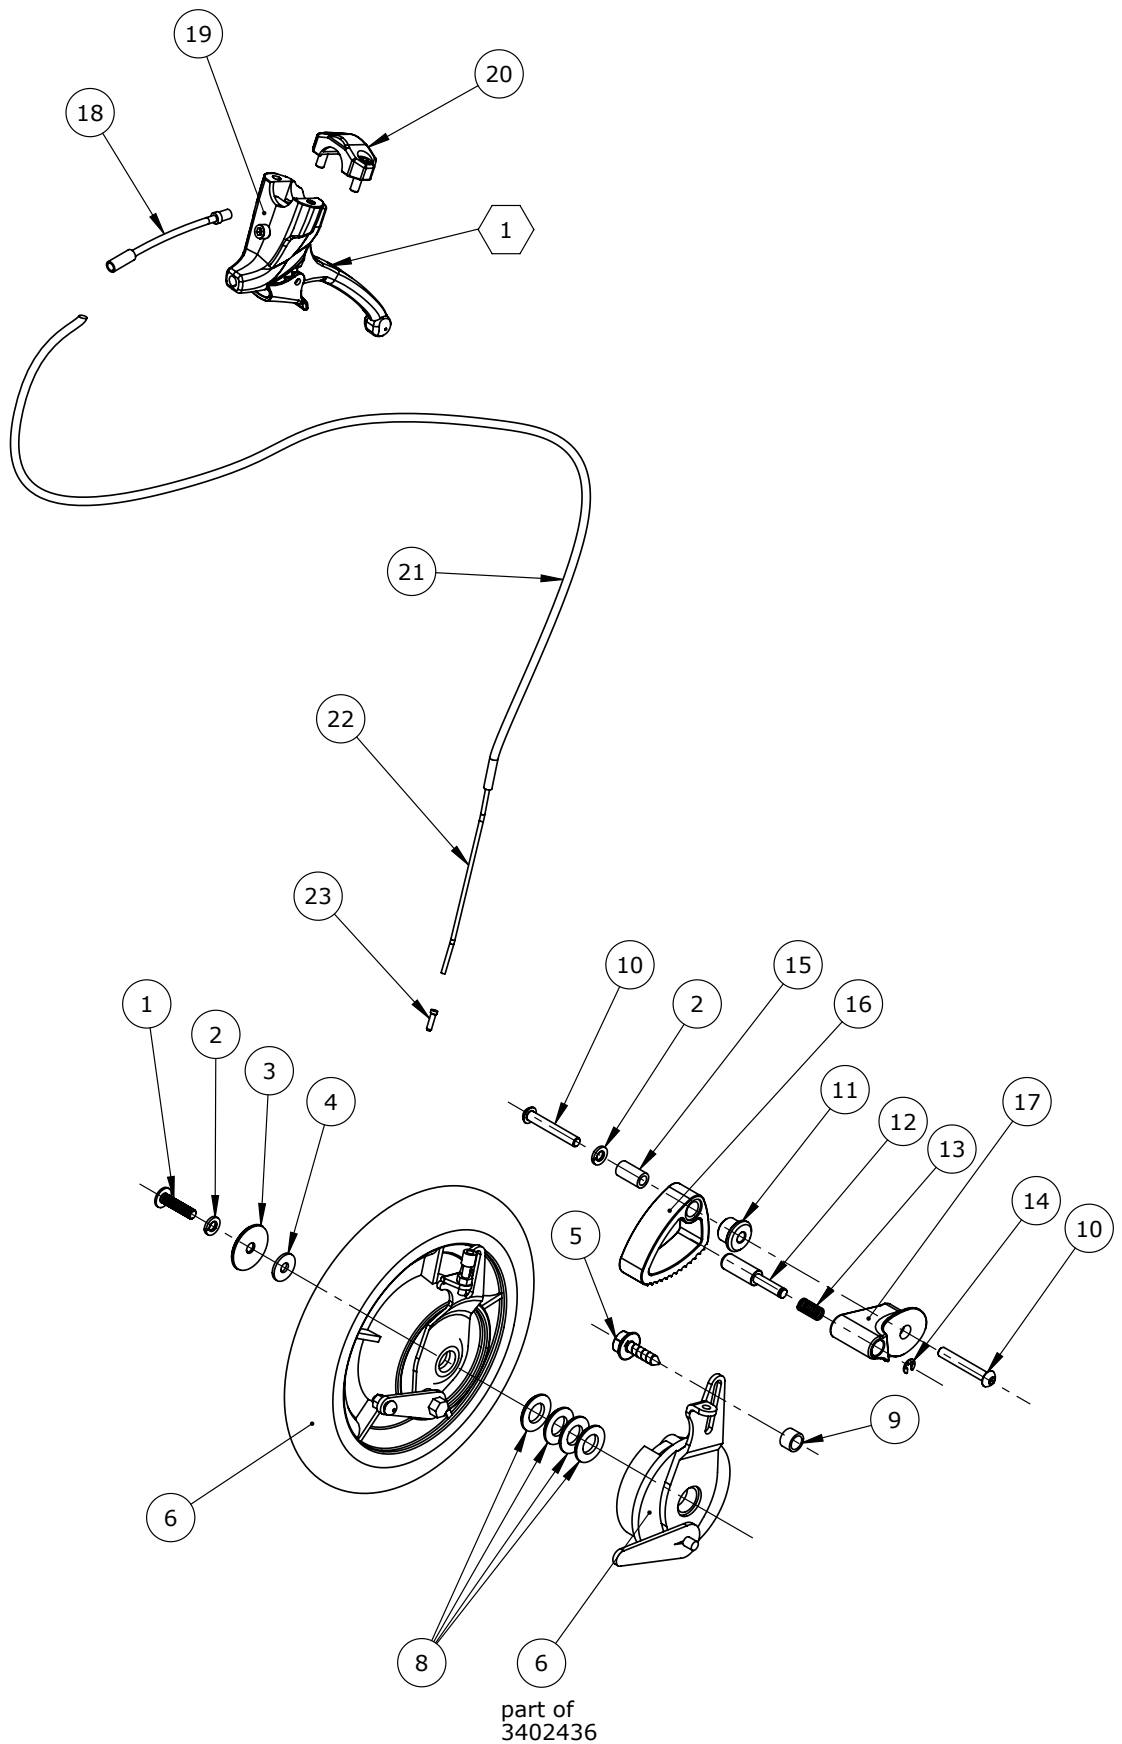

Drum brake kit for size 3 (86873-3DB) - right side

Item numbers for Drum brake kit for size 3 (86873-3DB) - right side

Position	No.	Description	Unit of Measure	Quantity	Ean code
1	659571	Button head w/flange M6x25 FZB	PCS	1	5707292355843
2	1100490	Spring washer M6 stainless	PCS	2	5707292411297
3	138215	Washer 6x30x1,5 black	PCS	1	5707292940544
4	1130600	Stainless washer M6 din9021	PCS	1	5707292140517
5	6118901	Hexagon head drill screw 6,3x3	PCS	1	5715393002276
6	3402436	Wheel with KU- Rim Right	PCS	1	5707292933225
8	1103500	Fazet washer 12mm	PCS	4	5707292140326
9	81610	Distance bush	PCS	1	5707292117014
10	659590	Button head M6x40, stainless	PCS	2	5707292139504
11	156473	Spring guide bushing	PCS	1	5707292959126
12	159077	Release pin	PCS	1	5707292932129
13	310156	Stainless spring 0,5x8,2x25mm	PCS	1	5707292355911
14	1145040	Lock washer 4mm, stainless	PCS	1	5707292140562
15	73452	Bush o10/o6,2x18,1,crocodile	PCS	1	5707292354952
16	73474	Anti reverse item - machined	PCS	1	5707292398093
17	102817-R	Brake mount assembly right	PCS	1	5707292563408
18	380060	Flexible v-brake pipe.	PCS	1	5707292425195
19	3503550	Brake driving lever,Black/Grey	PCS	1	5707292903259

*choose size, color, type