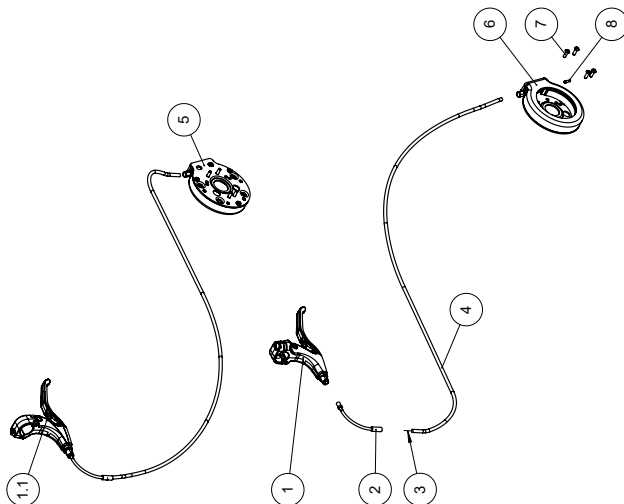

Crocodile size 3 AT accessories

Item numbers for Crocodile size 3 Accessories

Position	No.	Description	Unit of Measure	Quantity	Ean code
1	3503544-R	Alloy lever with park brake, R	PCS	1	5715393056019
1.1	3503544-L	Alloy lever with park brake, L	PCS	1	5715393056002
2	380060	Flexible v-brake pipe.	PCS	2	5707292425195
3	371853	Strained wires 1,5mm 190 cm.	PCS	2	5707292135889
4	5002964	Outer casing f. Centralbreak	PCS	2	5707292353689
5	2983078	Band Brake system	PCS	1	5707292992239
6	2983077	Band Brake system	PCS	1	5707292971449
7	601900	Button head M4x12 FZB	PCS	8	5707292908285
8	387000	End nipple for outer casing	PCS	2	5707292136091
9	868151	Anti-tip device, swing away	SET	1	5715393022038

*choose color, size or/and type