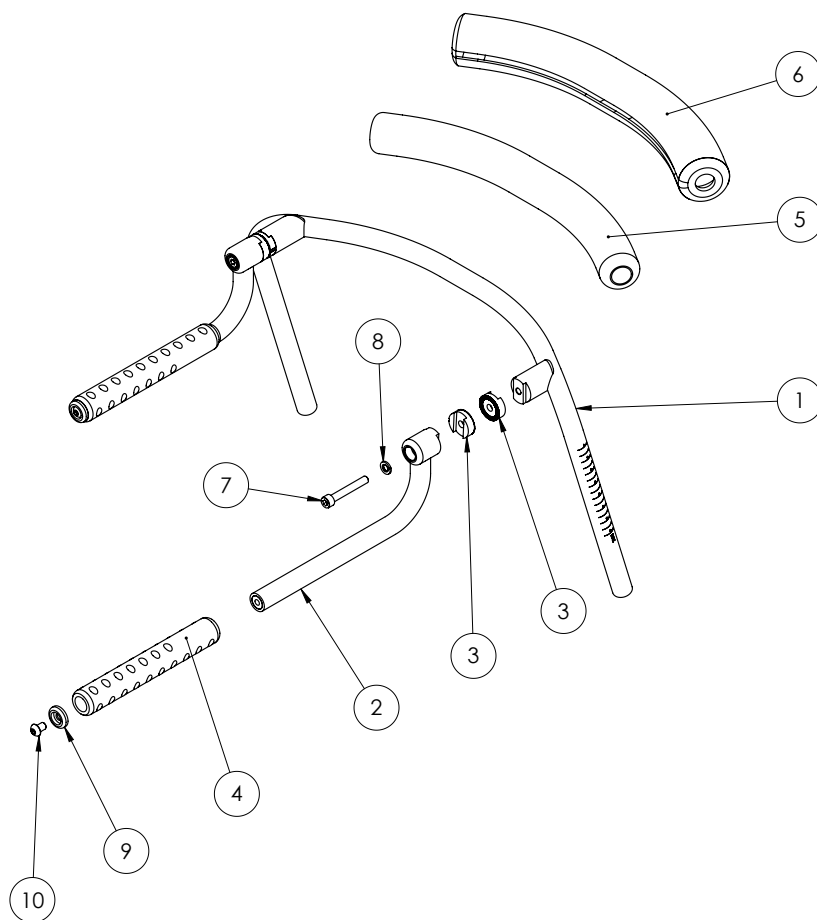

Replacement kit, upgrade to version 5 (100783-2)

Item numbers for Replacement kit, upgrade to version 5 (100783-2)

Position	No.	Description	Unit of Measure	Quantity	Ean code
1	100786	Front Brace Size 2	PCS	1	5707292569455
2	100782	Handle for Crocodile	PCS	2	5707292569448
3	74061	Tooth washer Ø30	PCS	4	5707292373816
4	111698	Tpe-overtræk Ø18mm, l=200mm	PCS	2	5707292585349
5	4395000	Pipe isolating Ø18mm, 2m long	MTR	0,46	5707292149596
6	86818	Crocodile, cover, size 2	PCS	1	5707292356581
7	0603600	Insex screw 8x55	PCS	2	5707292138262
8	1101000	Center spring washer 8mm	PCS	2	5707292140173
9	109106	Stop disc	PCS	2	5707292575821
10	0661100	Button head screw 8x12	PCS	2	5707292139511