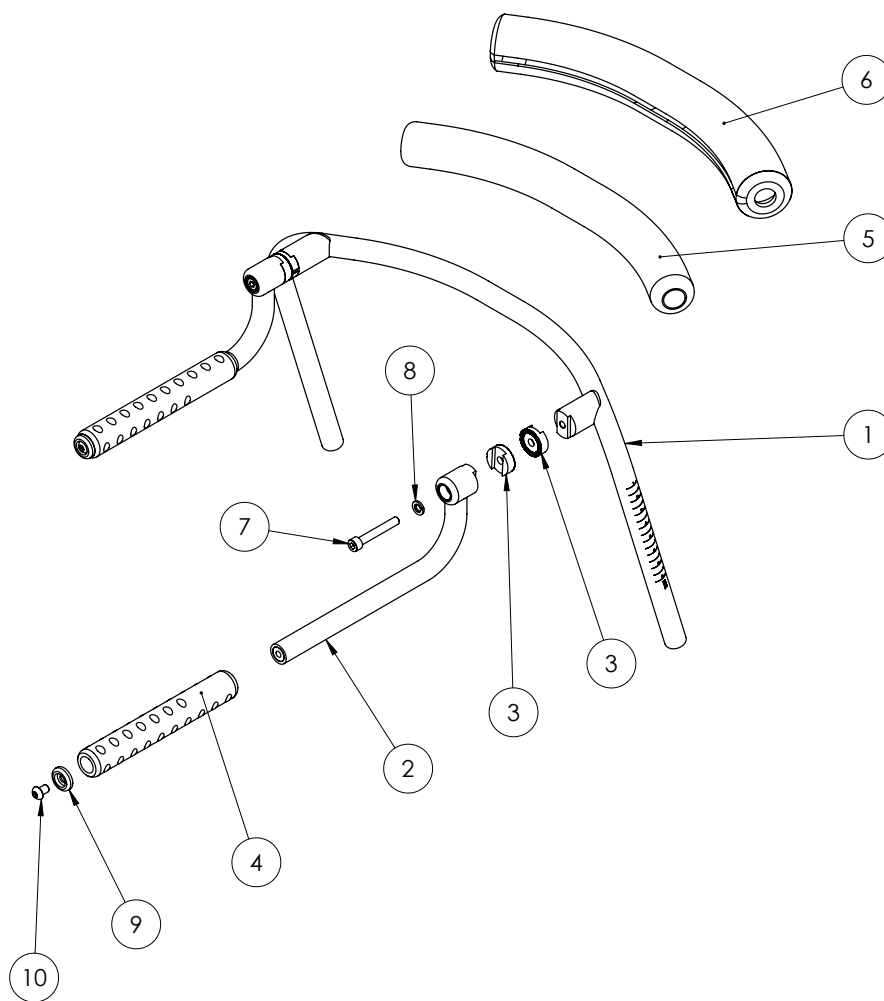

Item numbers for Replacement kit, upgrade to version 5 (100783-1)

Position	No.	Description	Unit of Measure	Quantity	Ean code
1	100776	Front brace size 1	PCS	1	5707292569387
2	100782	Handle for Crocodile	PCS	2	5707292569448
3	74061	Tooth washer Ø30	PCS	4	5707292373816
4	111698	Tpe-overtræk Ø18mm, l=200mm	PCS	2	5707292585349
5	4395000	Pipe isolating Ø18mm. 2m long	MTR	0,41	5707292149596
6	86817	Crocodile, cover, size 1	PCS	1	5707292356574
7	0603600	Insex screw 8x55	PCS	2	5707292138262
8	1101000	Center spring washer 8mm	PCS	2	5707292140173
9	109106	Stop disc	PCS	2	5707292575821
10	0661100	Button head screw 8x12	PCS	2	5707292139511