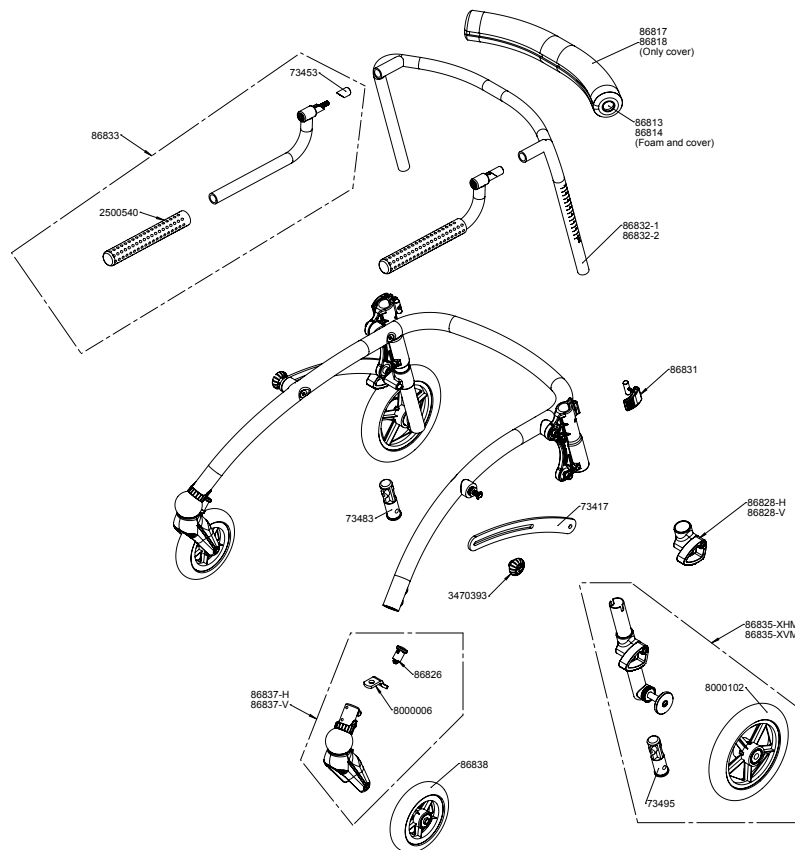

77	0659571	Button head w/flange M6x25 FZB	PCS	1	5707292355843
78	1600862	Hsct-b-M6, screw-sert bush	PCS	1	5707292355928
80	1101000	Center spring washer 8mm	PCS	2	5707292140173
81+82	74061	Tooth washer Ø30	PCS	4	5707292373816
83	109106	Stop disc	PCS	2	5707292575821
84	0661100	Button head screw 8x12	PCS	2	5707292139511
90	73495	Alu-rear wheel retainer left	PCS	1	5707292455482

SPAREPART KITS					
Position	Kit nr.	Description	Unit of Measure	Quantity	Ean code
38	3470393	Knob for folding mechanism	PCS	2	5707292427458
45	8000102-Kit	Rear Wheel crocodile w.parts	PCS	1	5715393067817
47	73456	Frictions nut, Crocodile	PCS	1	5707292354907
N/A	0659010	Button head with flange M6x10, for friction nut	PCS	1	5707292356819
61	86838	Front wheel	PCS	1	5707292373663
7 8 9 10	86831	Handle incl. lock and screw	PCS	1	5707292433930
28 29 30 31 58	86826	Directional stabilizer	PCS	1	5707292416308
75 74 76 37 70 72 78 73 77 71	86828	On/Off anti-reverse stop	PCS	1	5707292365309
14 17 24 25 26 28 29 30 31 46 49 51 57 58 59 60 62 63 66 20	86837-V	Front fork left	PCS	1	5707292373199
14 17 24 25 26 28 29 30 31 46 49 51 57 58 59 60 62 65 66 20	86837-H	Front fork right	PCS	1	5707292373205