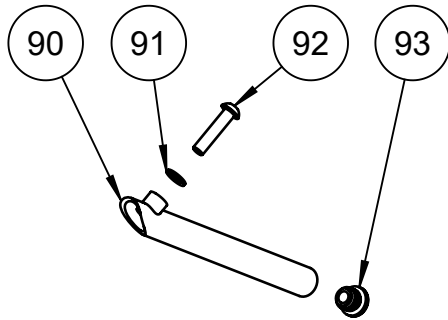

Anti-tip device, fixed - for size 0-2

Item numbers for Anti-tip device, fixed - for size 0-2 (86815-F)

Position	No.	Description	Unit of Measure	Quantity	Ean code
90	101174	Anti-tip simple for Crocodile	PCS	2	5707292555267
91	1100500	Spring washer 8mm, stainless	PCS	2	5707292140142
92	0663035	Button head screw 8x35 stainl.	PCS	2	5707292139627
93	2502510	Plug 20x2,0-2,5 inside black	PCS	2	5707292557759