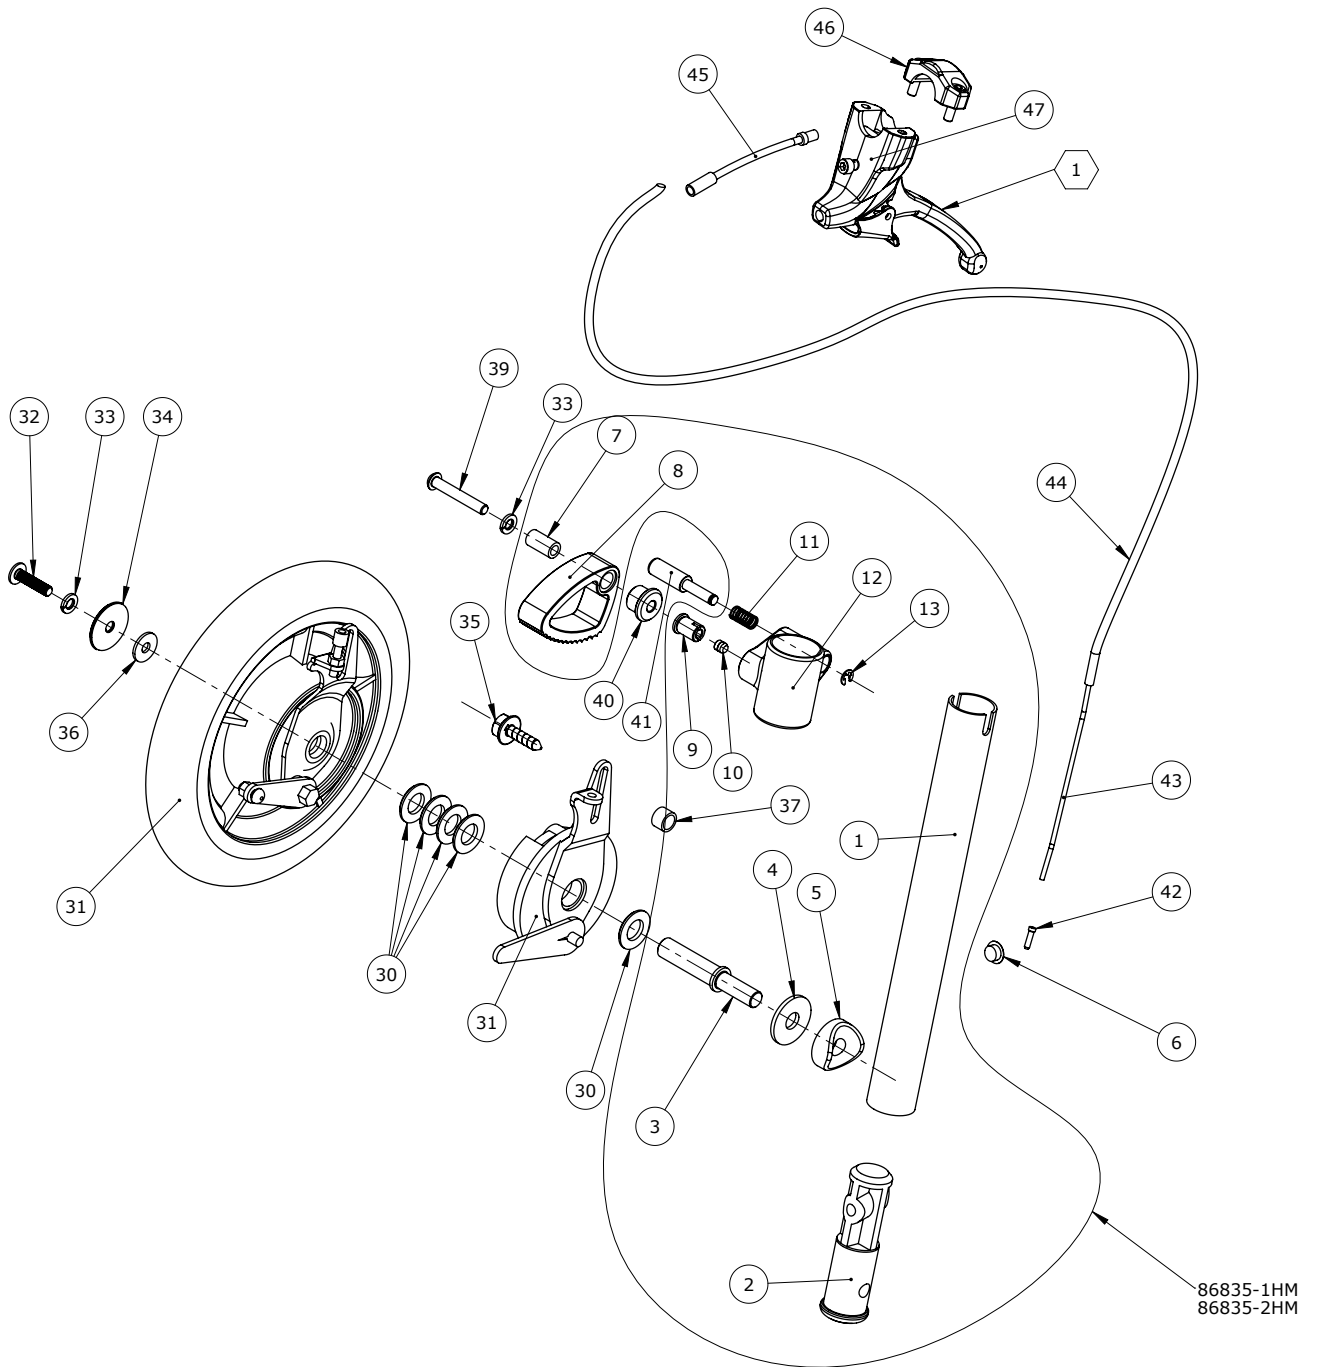

Drum brake kit for size 1 & 2 (86834-1DB & 86834-2DB) - right side

Item numbers for Drum brake kit for size 1 & 2 (86834-1DB & 86834-2DB) - right side

Position	No.	Description	Unit of Measure	Quantity	Ean code
1-13,-6	86835-1VM	Left backwheel size 1	PCS	1	5707292406538
1-13,-6	86835-1HM	Right backwheel size 1	PCS	1	5707292406422
1-13,-6	86835-2VM	Left backwheel size 2	PCS	1	5707292406552
1-13,-6	86835-2HM	Right backwheel size 2	PCS	1	5707292406545
6+30-48	176761-1	Drumbrake kit left size 1	PCS	1	5715393020171
6+30-48	176813-1	Drumbrake kit right size 1	PCS	1	5715393020188
6+30-48	176761-2	Drumbrake kit left size 2	PCS	1	5715393020195
6+30-48	176813-2	Drumbrake kit right size 2	PCS	1	5715393020201
6	1310530	Covering plug,black Ø7 mm	PCS	1	5707292987938
30	1103500	Fazet washer 12mm	PCS	5	5707292140326
31	3402436	Wheel with KU- Rim Right	PCS	1	5707292933225
32	659571	Button head w/flange M6x25 FZB	PCS	1	5707292355843
33	1100490	Spring washer M6 stainless	PCS	2	5707292411297
34	138215	Washer 6x30x1,5 black	PCS	1	5707292940544
35	6118901	Hexagon head drill screw 6,3x3	PCS	1	5715393002276
36	1130600	Stainless washer M6 din9021	PCS	1	5707292140517
37	81610	Distance bush	PCS	1	5707292117014
39	659590	Button head M6x40,stainless	PCS	1	5707292139504
40	156473	Spring guide bushing	PCS	1	5707292959126
41	159077	Release pin	PCS	1	5707292932129
42	387000	End nipple for outer casing	PCS	1	5707292136091
43	371853	Strained wires 1,5mm 190 cm.	PCS	1	5707292135889
44	5002951	Wire f/tiger,panther Ø200+10cm	PCS	1	5707292154644
45	380060	Flexible v-brake pipe.	PCS	1	5707292425195
46	3503536	Clamp w/screws	PCS	1	5707292427762
47	3503550	Brake driving lever,Black/Grey	PCS	1	5707292903259
48	235075	Cable tie, black, 3,6x200mm	PCS	1	5707292135308
*choose size, color, type