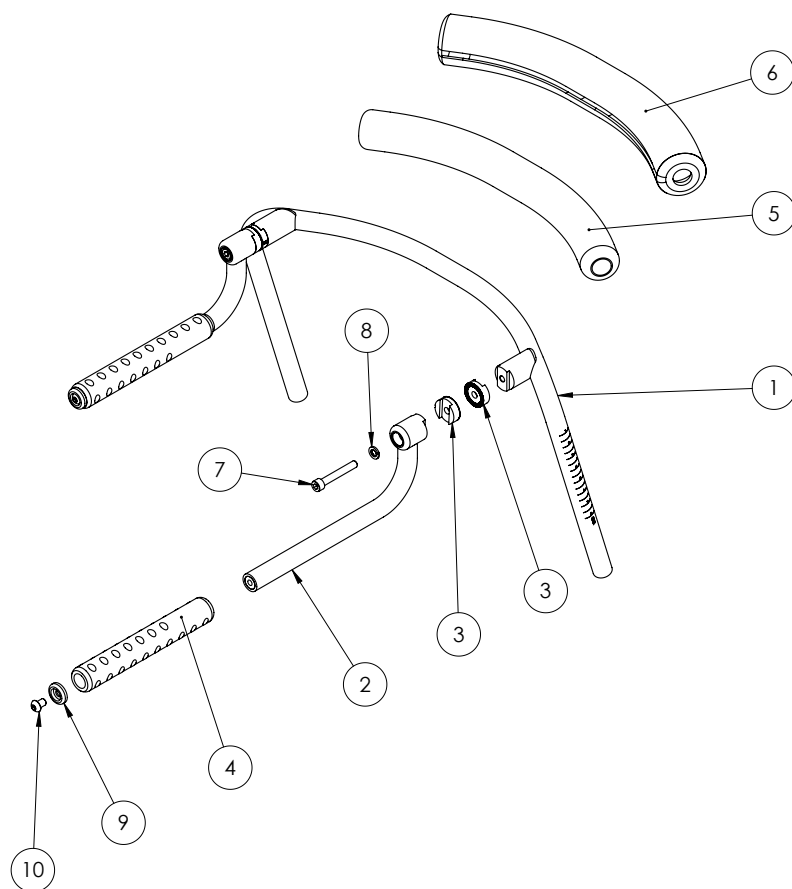

Replacement kit, upgrade to version 5 (100783-2)

Item numbers for Replacement kit, upgrade to version 5 (100783-2)

Position	No.	Description	Unit of Measure	Quantity	Ean code
1	100786	Front Brace Size 2	PCS	1	5707292569455
2	100782	Handle for Crocodile	PCS	2	5707292569448
3	74061	Tooth washer Ø30	PCS	4	5707292373816
4	111698	Tpe-overtræk Ø18mm, l=200mm	PCS	2	5707292585349
5	4395000	Pipe isolating Ø18mm, 2m long	MTR	0,46	5707292149596
6	86818	Crocodile, cover, size 2	PCS	1	5707292356581
7	0603600	Insex screw 8x55	PCS	2	5707292138262
8	1101000	Center spring washer 8mm	PCS	2	5707292140173
9	109106	Stop disc	PCS	2	5707292575821
10	0661100	Button head screw 8x12	PCS	2	5707292139511