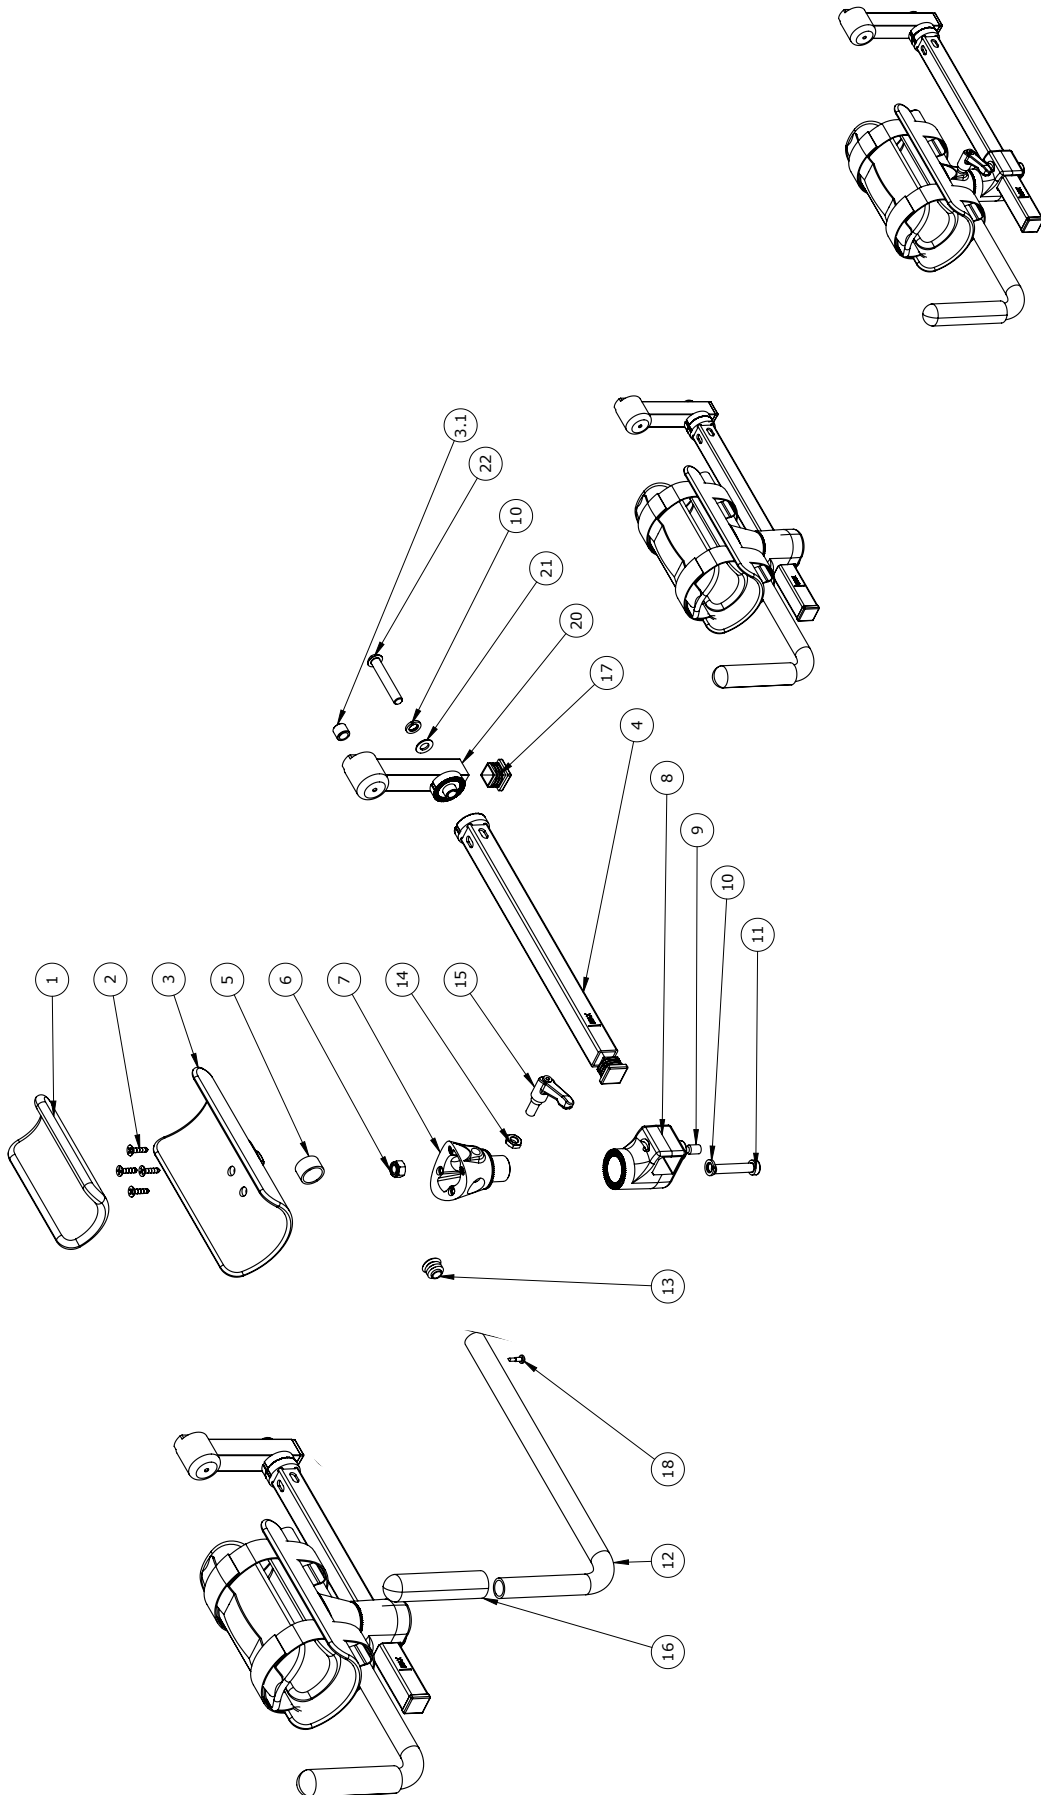

Forearm support w/handgrip - for size 3

Item numbers for Forearm support w/handgrip- for size 3 (86860-1)

Position	No.	Description	Unit of Measure	Quantity	Ean code
1	5020920	Cover for forearm support sz 2	SET	1	5707292361165
2	1940016	Plate screw 4,2x19 FZB	PCS	8	5707292356796
3	73449	Arm rest plate sz 2,crocodile	PCS	2	5707292355133
3.1	139757	Bush for handbrace armrest kit	PCS	2	5707292869289
4	147453	Extender bracket	PCS	2	5707292924773
5	128485	Steel bushing for armrest	PCS	2	5707292795304
6	1607000	Lock nut 8mm, large pack	PCS	2	5707292141378
7	73446	Retainer forearm support	PCS	2	5707292355102
8	147324	Armrest mount	PCS	2	5707292912831
9	0808020	Stainless stopscrew, M8x12	PCS	2	5707292140074
10	1100500	Spring washer 8mm, stainless	PCS	4	5707292140142
11	0603538	Insex low head M8x40	PCS	2	5707292575340
12	152065	Tube part for handgrip	PCS	2	5707292923004
13	2502002	Ferrule d18x0,8-2,5 black	PCS	2	5707292433947
14	1750800	Lock nut, stainless M8	PCS	2	5707292141484
15	3502516	Tightening handle 45mm M8x16	PCS	2	5707292146915
16	2500516	Grip 87.00 mm length	PCS	2	5707292356727
17	2504500	Ferrule e20x1,0-2,0 int.black	PCS	2	5707292144126
18	1811200	Sheet metal screw 3,5x13 phx	PCS	2	5707292141712
20	147407	Arm holder for size 3	PCS	2	5707292924797
21	1103200	Fazet washer 8x16x1,5mm, FZB	PCS	2	5707292140296
22	0663050	Button head M8x50, stainless	PCS	2	5707292400697