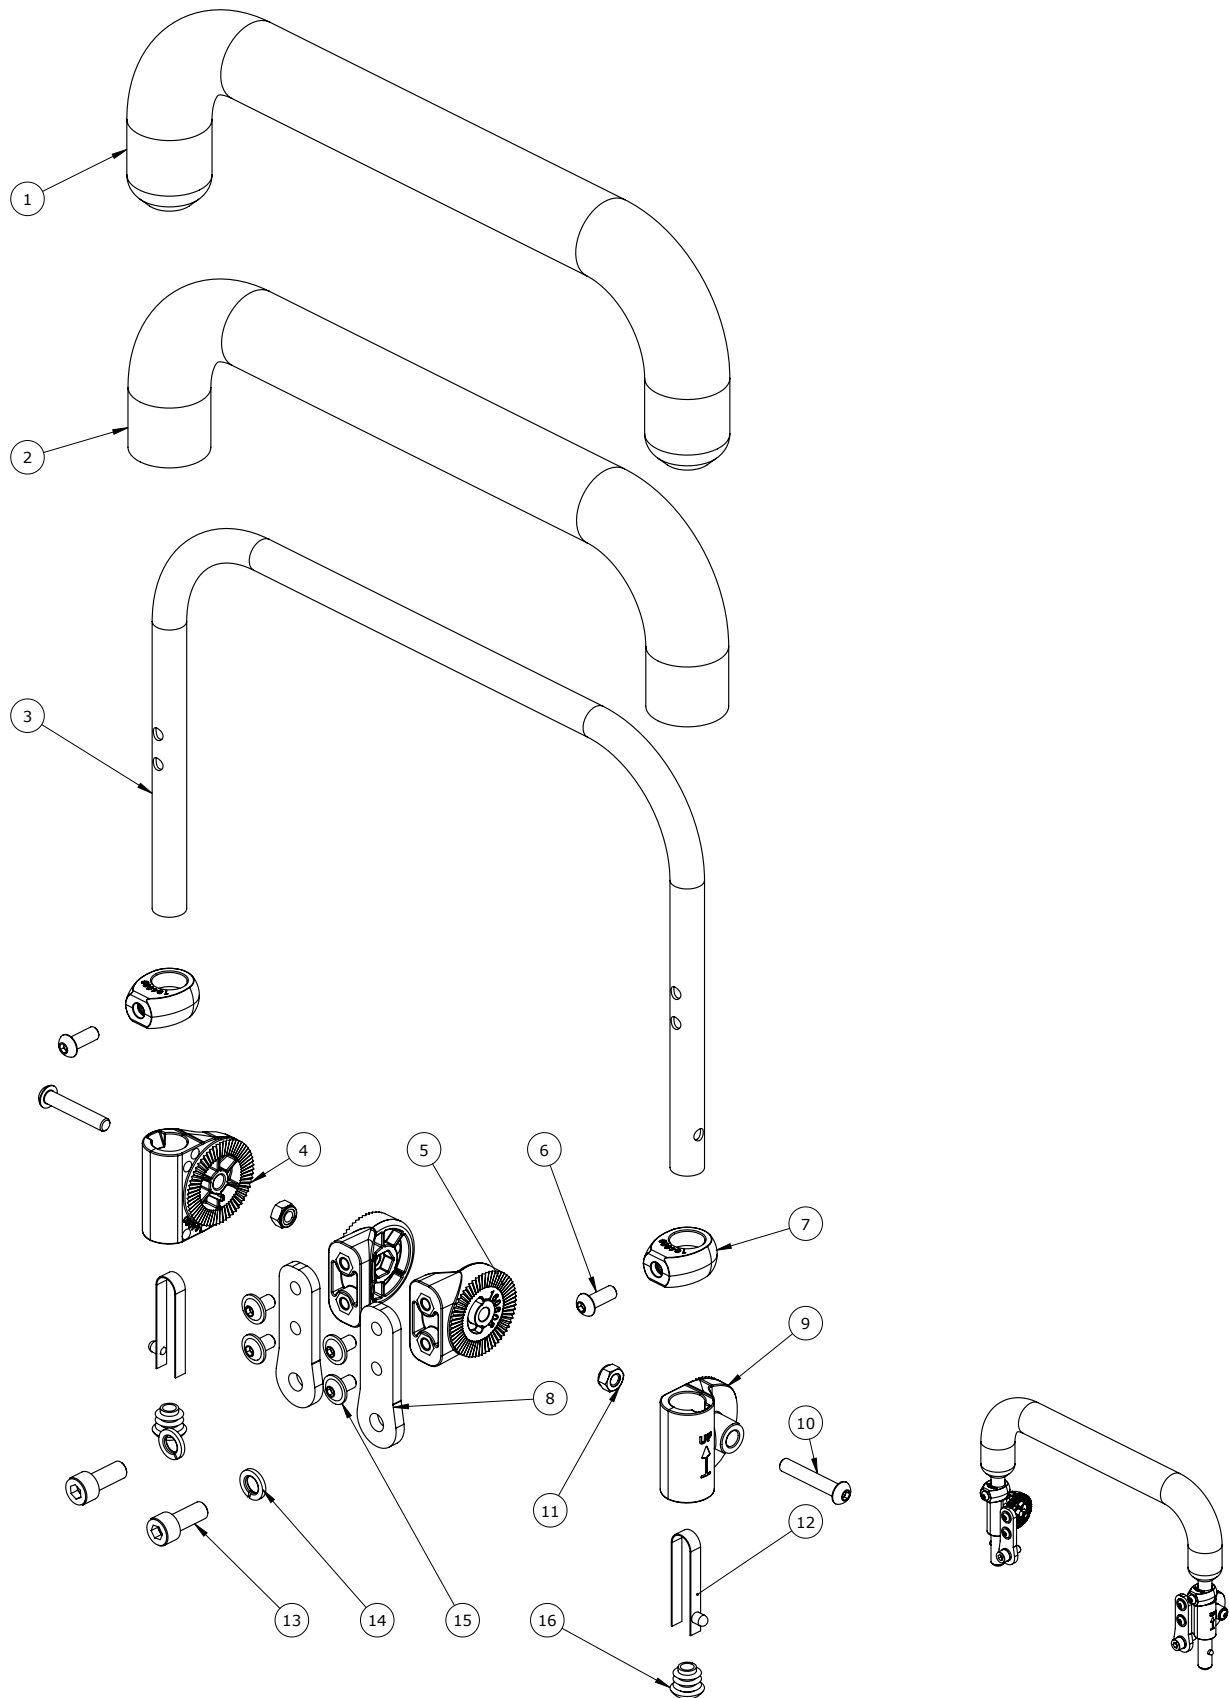

Grip bar, angle/height adjustable - for size 0+1+2

Item numbers for Grip bar, angle/height adjustable - for size 0+1+2 (86878-0 86878-1, 86878-2)

Position	No.	Description	Unit of Measure	Quantity	Ean code
1*	151020-80	Cover handle bar sz 1	PCS	1	5707292980823
	167731-80	Cover handle bar sz 2	PCS	1	5707292980830
2*	167160	Foam for hand grip sz 1	PCS	1	5707292987617
	167174	Foam for hand grip sz 2	PCS	1	5707292987624
3*	176287	Brace sz 0	PCS	1	5715393014545
	164076	Brace sz 2	PCS	1	5707292980717
	158898	Brace sz 1	PCS	1	5707292980700
4	164060	Angle joint - R	PCS	1	5707292984555
5	160608	Angle bracket w. bushing	PCS	2	5707292984562
6	0641600	Button head screw 6x16	PCS	2	5707292139269
7	164089	Height adj. ring w. insert	PCS	2	5707292984579
8	176306	Bracket for grip bar	PCS	2	5715393015450
9	164123	Angle joint - L	PCS	1	5707292984548
10	0645635	Button head screw 6x35 black	PCS	2	5707292139337
11	1606500	Lock nut 6 mm	PCS	2	5707292141361
12	164180	Spring button clip Ø5x6,5	PCS	2	5707292987563
13*	0602800	Insex screw 8x20	PCS	2	5707292138194
	0609820	Stainless insex screw 8x20	PCS	2	5707292138576
14	1100500	Spring washer 8mm, stainless	PCS	2	5707292140142
15	0602186	M6x10 Button head with flange	PCS	4	5707292981592
16	2501600	Ferrule d15x1,0 black	PCS	2	5707292143969
*choose size, color, type