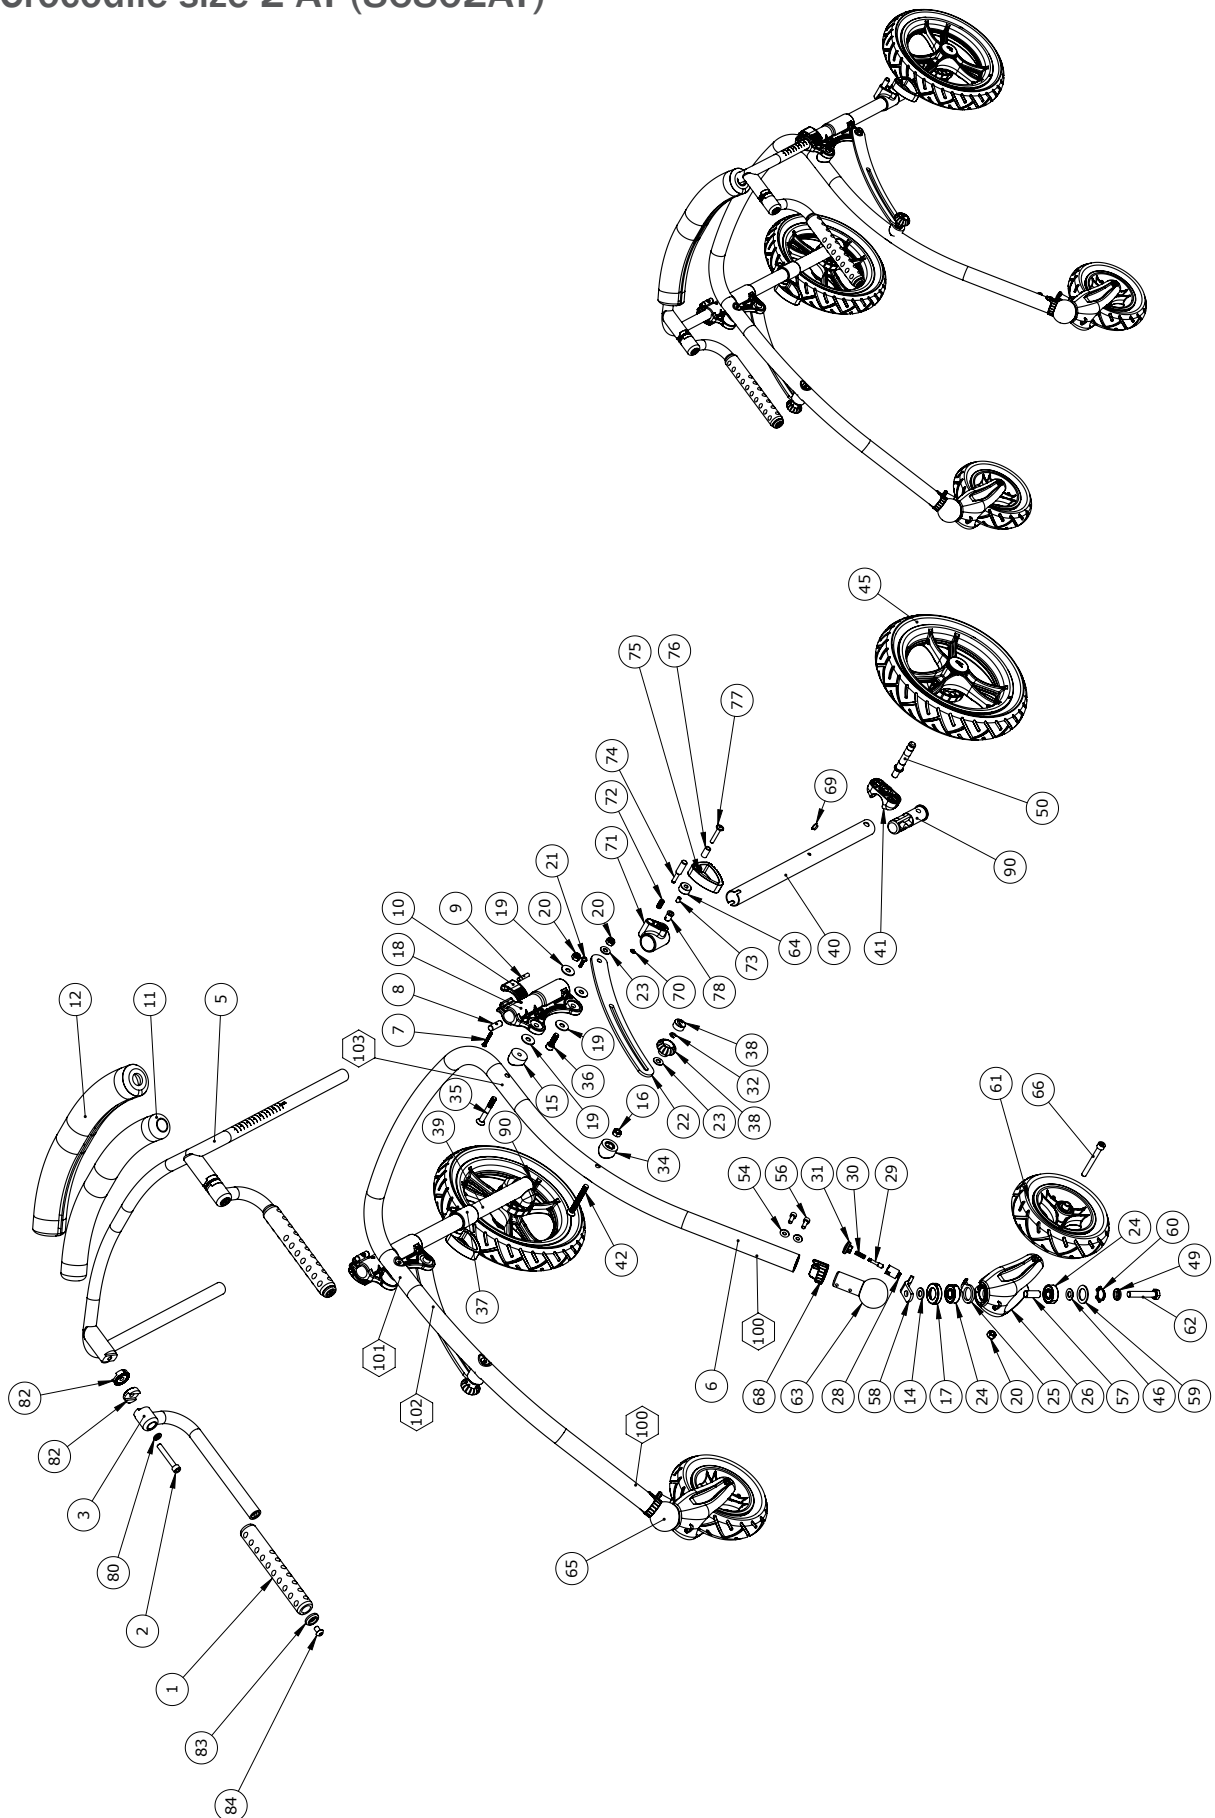

Crocodile size 2 AT (86802AT)

Item numbers for Crocodile size 2 AT (86802AT)

Position	No.	Description	Unit of Measure	Quantity	Ean code
1	111698	Tpe-overtræk Ø18mm, l=200mm	PCS	2	5707292585349
2	603600	Insex screw 8x55	PCS	2	5707292138262
3	100782	Handle for Crocodile	PCS	2	5707292569448
5	100786	Front Brace Size 2	PCS	1	5707292569455
6	73402-46	Frame size 2	PCS	1	5715393021505
7	631950	Button head M4x30,stainless	PCS	2	5707292355836
8	73461	Transversebush o10-M4,croco	PCS	2	5707292354976
9	73460	Transversebush o6 M4	PCS	2	5707292354921
10	73433	Locking device	PCS	2	5707292354693
11	4395000	Pipe isolating Ø19mm. 2m long	MTR	0,41	5707292149596
12	86818	Crocodile, cover, size 2	PCS	1	5707292356581
14	8000012	Washer Ø20x2mm	PCS	2	5707292397072
15	73428	Saddle washer Ø30-r16, alu	PCS	2	5707292447852
16	1603500	Steel nut 8mm, large pack	PCS	2	5707292141286
17	8000010	Cover for ballbearing	PCS	2	5707292396907
18	73432	Connecting piece	PCS	2	5707292356765
19	1108000	Washer M8, din 9021	PCS	8	5707292140388
20	1607004	Lock nut M8, hight 6,5 mm	PCS	6	5707292444516
21	1940030	Pan head screws eco-syn 5x20	PCS	2	5707292142610
22	73417	Banana	PCS	2	5707292351760
23	1102000	Planing washer 8mm	PCS	4	5707292140227
24	8000100	Ballbearing Ø30mm, Crocodile	PCS	4	5707292397027
25	8000002	Direction bracket	PCS	2	5707292396921
26	172449	Black front fork 200mm	PCS	2	5715393021444
28	8000003	House for direction lock	PCS	2	5707292396976
29	8000005	Pin for direction lock	PCS	2	5707292396969
30	8000007	Spring for direction lock	PCS	2	5707292396952
31	8000004	Handle for direction lock	PCS	2	5707292396945
32	1100202	Lockring for 6mm axle	PCS	2	5707292445070
34	73442	Saddle washer	PCS	2	5707292354778
35	625061	Countersunk screw M8x60,stainl	PCS	2	5707292355850
36	73450	Screw for Seat lock, Crocodile	PCS	2	5707292366009
37	73436-1	Retainer part right	PCS	1	5715393019298
38	3470393	R82 handle M8x14mm nut w.cover	PCS	2	5707292427458
39	175592	Right tube size 2	PCS	1	5715393021437
40	175593	Left tube size 2	PCS	1	5715393021420
41	175432	Brake block for size 1-2	PCS	2	5715393021376
42	73404	Countersunk screw M8x60,stainl	PCS	2	5707292447845
45	3005071	Ø290,wheel PUR w/Quick Release	PCS	2	5707292985385
46	1103400	Fazet washer 10 mm	PCS	2	5707292140319
49	74069	Stop washer 10,2x19,9x3,7	PCS	2	5707292377418
50	175083	QR Axle M10	PCS	2	5715393021451
54	1103000	Fazet washer 6mm	PCS	4	5707292140289
56	602200	Insex screw 6x16	PCS	4	5707292138095
57	8000009	Distance bush	PCS	2	5707292396990
58	8000006	Bracket for direction lock	PCS	2	5707292396983
59	74066	End washer 20x31,7x1,7	PCS	2	5707292378323
60	6108150	Spring washer 29,57x17,48	PCS	2	5707292378200
61	3009501	190x50 solid racing	PCS	2	5707292483362