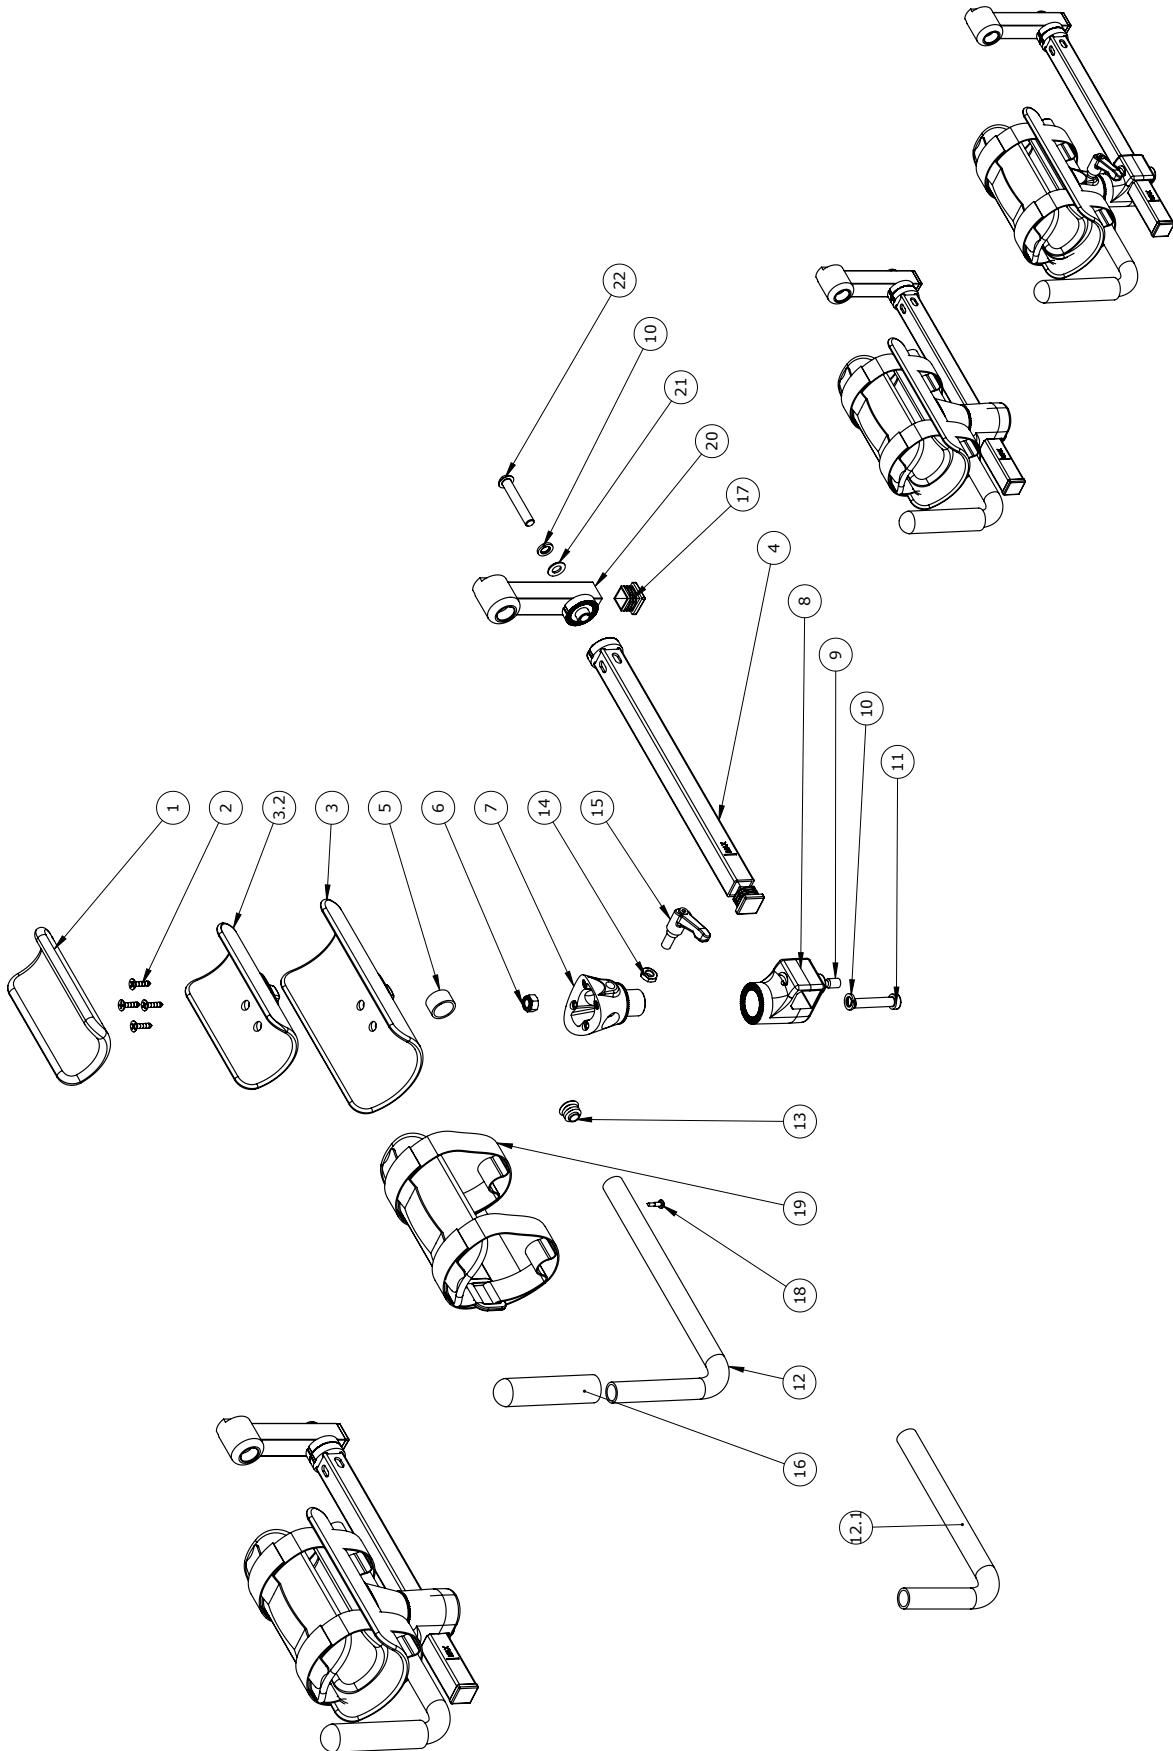

Forearm support w/handgrip - for size 1+2

Item numbers for Forearm support w/handgrip- for size 1-2 (86858-1, 86859-1)

Position	No.	Description	Unit of Measure	Quantity	Ean code
1*	5020920	Cover for forearm support sz 2	SET	1	5707292361165
	5020910	Arm rest cover size 1	SET	1	5707292361158
2	1940016	Plate screw 4,2x19 FZB	PCS	8	5707292356796
3	73449	Arm rest plate sz 2,crocodile	PCS	2	5707292355133
3.2	73448	Armholder 1,crocodile	PCS	2	5707292355126
4	147453	Extender bracket	PCS	2	5707292924773
5	128485	Steel bushing for armrest	PCS	2	5707292795304
6	1607000	Lock nut 8mm, large pack	PCS	2	5707292141378
7	73446	Retainer forearm support	PCS	2	5707292355102
8	147324	Armrest mount	PCS	2	5707292912831
9	0808020	Stainless stopscrew,M8x12	PCS	2	5707292140074
10	1100500	Spring washer 8mm, stainless	PCS	4	5707292140142
11	0603538	Insex low head M8x40	PCS	2	5707292575340
12	73467	Tube for handle Crocodile	PCS	2	5707292356314
12.1	156474	Tube part for handgrip	PCS	2	5707292932402
13	2502002	Ferrule d18x0,8-2,5 black	PCS	2	5707292433947
14	1750800	Lock nut, stainless M8	PCS	2	5707292141484
15	3502516	Tightening handle 45mm M8x16	PCS	2	5707292146915
16	2500516	Grip 87.00 mm length	PCS	2	5707292356727
17	2504500	Ferrule e20x1,0-2,0 int.black	PCS	2	5707292144126
18	1811200	Sheet metal screw 3,5x13 phx	PCS	2	5707292141712
20	151413	Arm holder for size 1-2	PCS	2	5707292924780
21	1103200	Fazet washer 8x16x1,5mm, FZB	PCS	2	5707292140296
22	0663050	Button head M8x50, stainless	PCS	2	5707292400697
* choose size