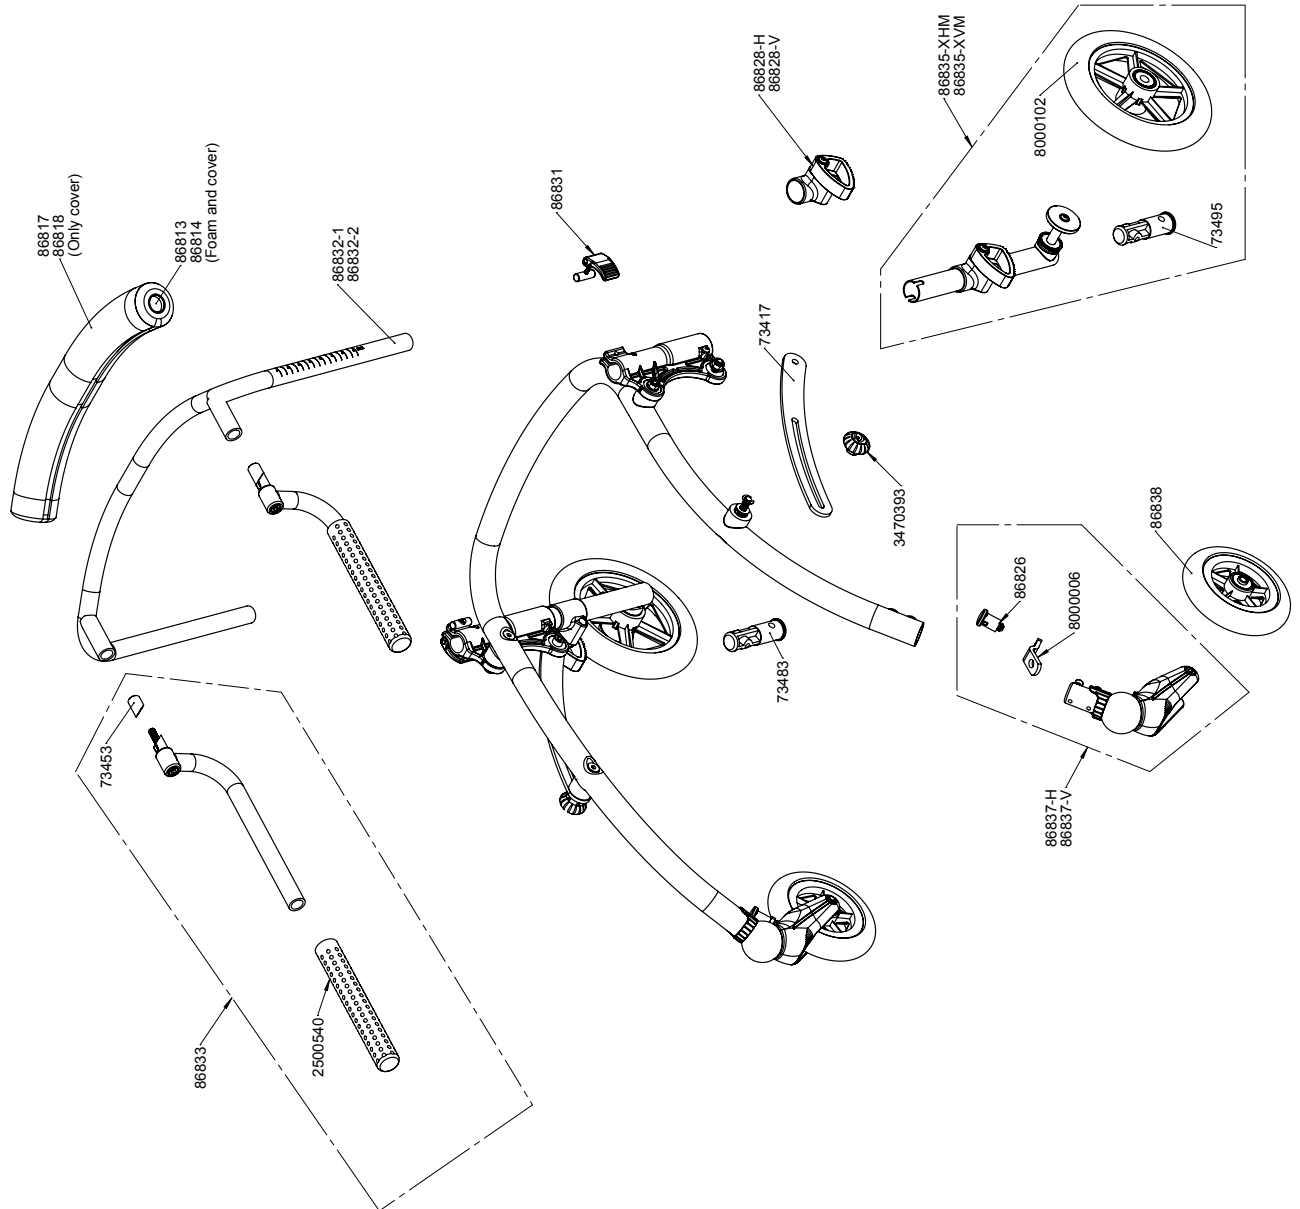

14 17 24 25 26 28 29 30 31 46 49 51 57 58 59 60 62 65 66 20	86837-H	Front fork right	PCS	1	5707292373205
45	8000102-Kit	Rear Wheel crocodile w.parts	PCS	1	5715393067817
47	73456	Frictions nut, Crocodile	PCS	1	5707292354907
2500540	2500540	Cover for handle Ø22 mm, L= 203 mm	PCS	1	5707292382368
2500530	2500530	Cover for handle Ø22 mm, L= 200 mm	PCS	1	5707292381781
N/A	0659010	Button head with flange M6x10, for friction nut	PCS	1	5707292356819