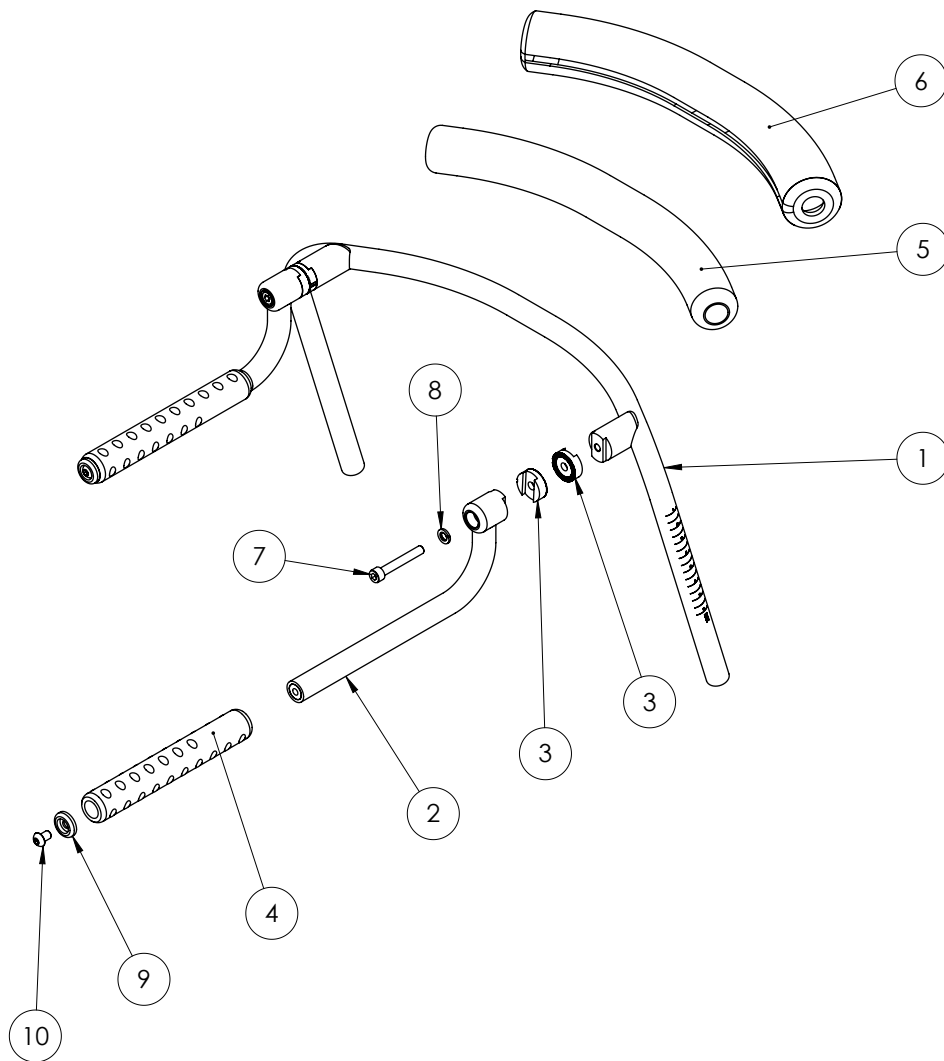

Handle, only for version 5 onwards, one side - for size 1 & 2

Item numbers for Handle, only for version 5 onwards, one side - for size 1 & 2 (86833-TD)

Position	No.	Description	Unit of Measure	Quantity	Ean code
2	100782	Handle for Crocodile	PCS	1	5707292569448
3	74061	Tooth washer Ø30	PCS	2	5707292373816
4	111698	Tpe-overtræk Ø18mm, l=200mm	PCS	1	5707292585349
7	0603600	Insex screw 8x55	PCS	1	5707292138262
8	1101000	Center spring washer 8mm	PCS	1	5707292140173
9	109106	Stop disc	PCS	1	5707292575821
10	0661100	Button head screw 8x12	PCS	1	5707292139511