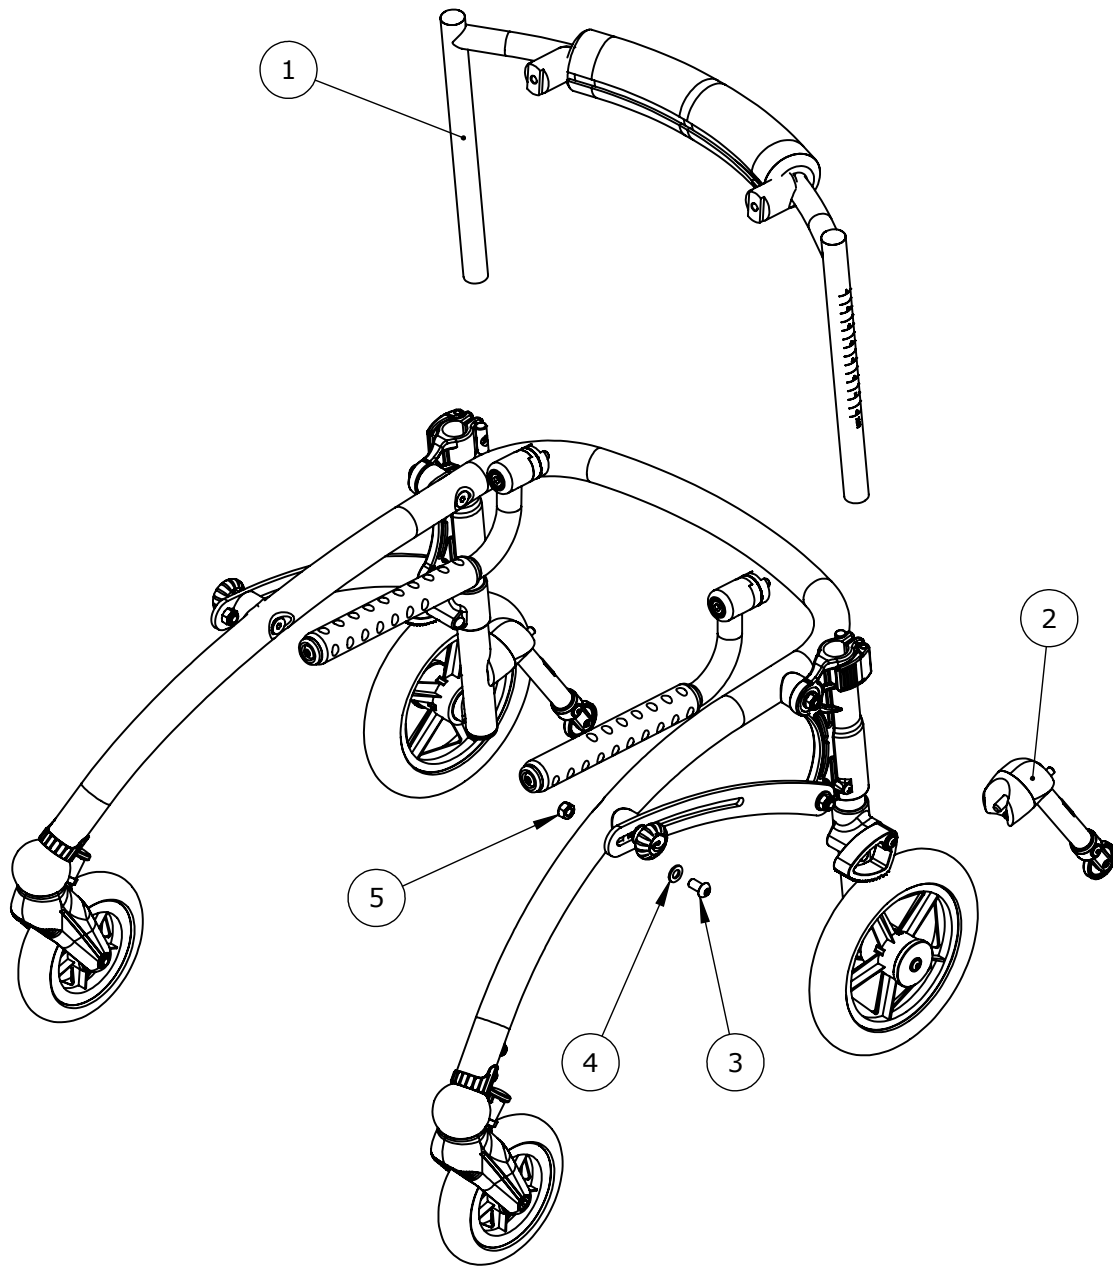

Crocodile starter kit (86801-0)

Item numbers for Crocodile starter kit (86801-0)

Position	No.	Description	Unit of Measure	Quantity	Ean code
1	146859	Front Brace Assemb.Starter Kit	PCS	1	5707292910035
2	147397	Anti tip Starter Kit	PCS	2	5707292912947
3	0661500	Button head screw 8x16 stainl.	PCS	2	5707292139559
4	1105080	Stainless washer 8mm	PCS	2	5707292140364
5	1607001	Self-locking nut 8mm	PCS	2	5707292401281

*choose size, color, type