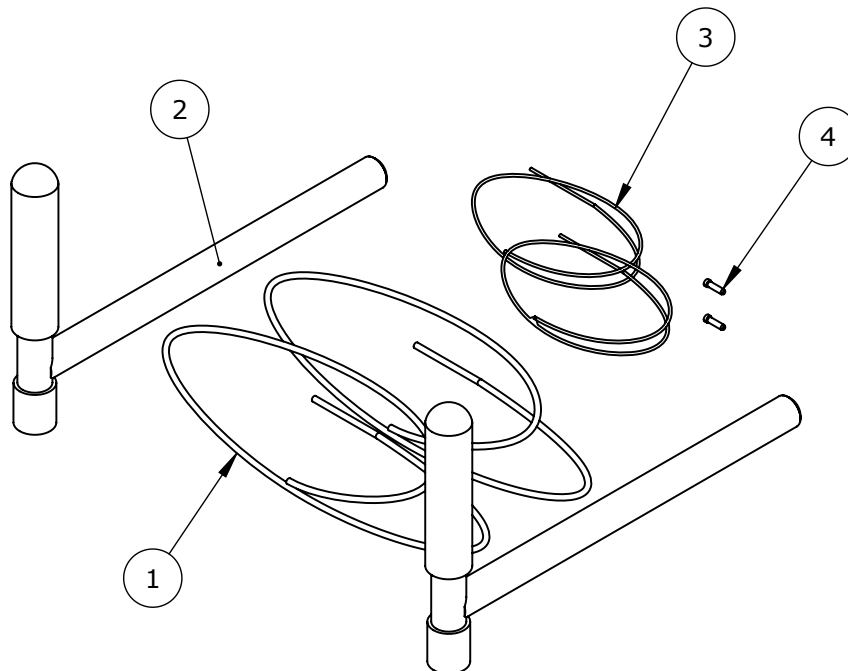

Holders for handgrip size small, medium & large (86874-1, 86874-2 & 86874-3)

Item numbers for Holders for handgrip size small, medium & large (86874-1, 86874-2 & 86874-3)

Position	No.	Description	Unit of Measure	Quantity	Ean code
1*	5002987	Outer casing 103cm	PCS	2	5707292520104
	5002747	Outer casing for break	PCS	2	5707292415899
2	169384	Alu-handle mounted sz 1	PCS	2	5707292983831
2	169486	Alu-handle mounted sz 2	PCS	2	5707292983848
2	169487	Alu-handle mounted sz 3-4	PCS	2	5707292983855
3	371853	Strained wires 1,5mm 190 cm.	PCS	2	5707292135889
4	387000	End nipple for outer casing	PCS	2	5707292136091

*choose size, color, type