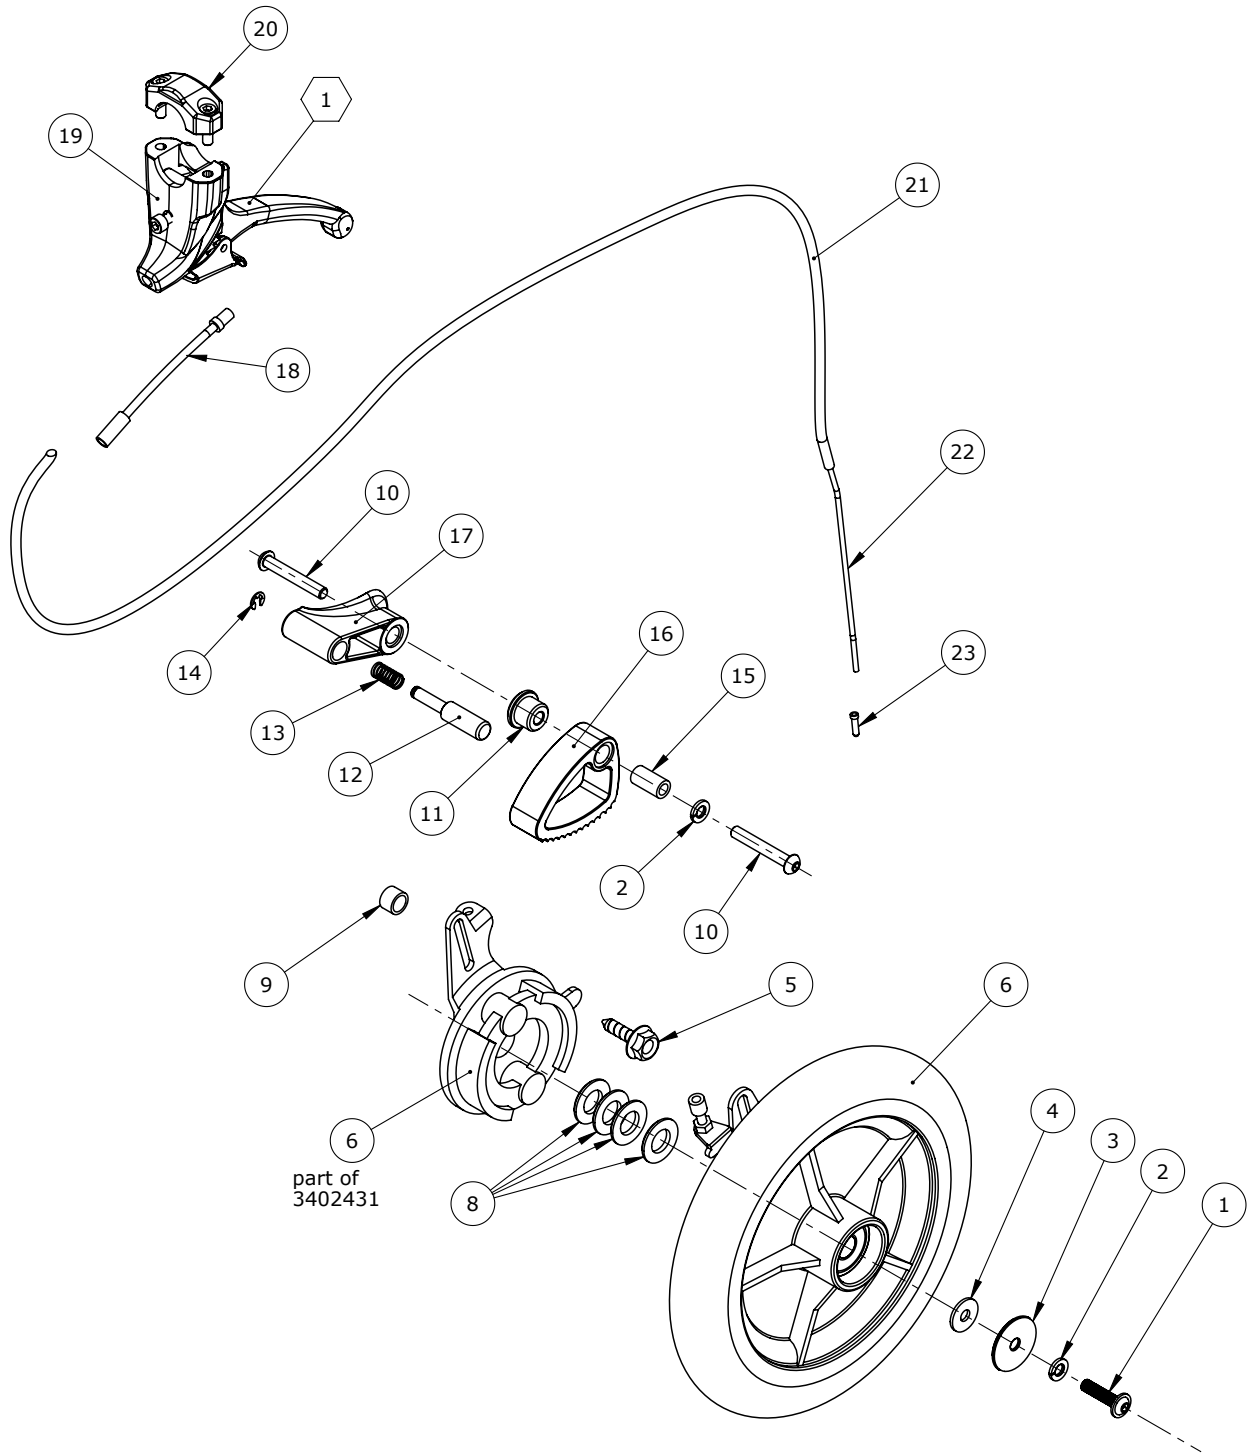

Drum brake kit for size 3 (86873-3DB) - left side

Item numbers for Drum brake kit for size 3 (86873-3DB) - left side

Position	No.	Description	Unit of Measure	Quantity	Ean code
1	659571	Button head w/flange M6x25 FZB	PCS	1	5707292355843
2	1100490	Spring washer M6 stainless	PCS	2	5707292411297
3	138215	Washer 6x30x1,5 black	PCS	1	5707292940544
4	1130600	Stainless washer M6 din9021	PCS	1	5707292140517
5	6118901	Hexagon head drill screw 6,3x3	PCS	1	5715393002276
6	3402431	Wheel with KU- Rim Left	PCS	1	5707292933218
8	1103500	Fazet washer 12mm	PCS	4	5707292140326
9	81610	Distance bush	PCS	1	5707292117014
10	659590	Button head M6x40,stainless	PCS	2	5707292139504
11	156473	Spring guide bushing	PCS	1	5707292959126
12	159077	Release pin	PCS	1	5707292932129
13	310156	Stainless spring 0,5x8,2x25mm	PCS	1	5707292355911
14	1145040	Lock washer 4mm, stainless	PCS	1	5707292140562
15	73452	Bush o10/o6,2x18,1,crocodile	PCS	1	5707292354952
16	73474	Anti reverse item - machined	PCS	1	5707292398093
17	102817-L	Brake mount assembly left	PCS	1	5707292563392
18	380060	Flexible v-brake pipe.	PCS	1	5707292425195
19	3503550	Brake driving lever,Black/Grey	PCS	1	5707292903259
20	3503536	Clamp w/screws	PCS	1	5707292427762
21	5002747	Outer casing for break	PCS	1	5707292415899
22	371853	Strained wires 1,5mm 190 cm.	PCS	1	5707292135889
23	387000	End nipple for outer casing	PCS	1	5707292136091
24	235075	Cable tie, black, 3,6x200mm	PCS	1	5707292135308

*choose size, color, type