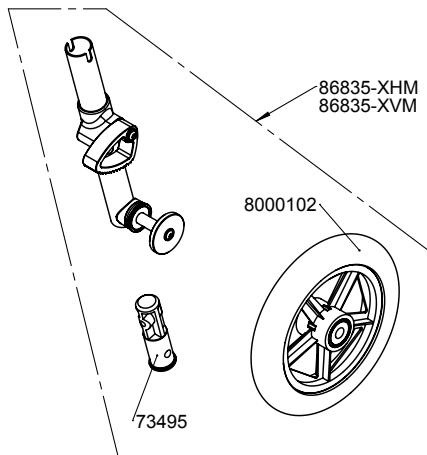

Item numbers for Drum brake kit for size 1 & 2 (86834-1DB & 86834-2DB) - left side

Position	No.	Description	Unit of Measure	Quantity	Ean code
1-13,-6	86835-1VM	Left backwheel size 1	PCS	1	5707292406538
1-13,-6	86835-1HM	Right backwheel size 1	PCS	1	5707292406422
1-13,-6	86835-2VM	Left backwheel size 2	PCS	1	5707292406552
1-13,-6	86835-2HM	Right backwheel size 2	PCS	1	5707292406545
6	1310530	Covering plug,black Ø7 mm	PCS	1	5707292987938
6+30-48	176761-1	Drumbrake kit left size 1	PCS	1	5715393020171
6+30-48	176813-1	Drumbrake kit right size 1	PCS	1	5715393020188
6+30-48	176761-2	Drumbrake kit left size 2	PCS	1	5715393020195
6+30-48	176813-2	Drumbrake kit right size 2	PCS	1	5715393020201
30	1103500	Fazet washer 12mm	PCS	5	5707292140326
31	3402431	Wheel with KU- Rim Left	PCS	1	5707292933218
32	659571	Button head w/flange M6x25 FZB	PCS	1	5707292355843
33	1100490	Spring washer M6 stainless	PCS	2	5707292411297
34	138215	Washer 6x30x1,5 black	PCS	1	5707292940544
35	6118901	Hexagon head drill screw 6,3x3	PCS	1	5715393002276
36	1130600	Stainless washer M6 din9021	PCS	1	5707292140517
37	81610	Distance bush	PCS	1	5707292117014
39	659590	Button head M6x40,stainless	PCS	1	5707292139504
40	156473	Spring guide bushing	PCS	1	5707292959126
41	159077	Release pin	PCS	1	5707292932129
42	387000	End nipple for outer casing	PCS	1	5707292136091
43	371853	Strained wires 1,5mm 190 cm.	PCS	1	5707292135889
44	5002951	Wire f/tiger,panther Ø200+10cm	PCS	1	5707292154644
44	5002987	Outer casing 103cm	PCS	1	5707292520104
45	380060	Flexible v-brake pipe.	PCS	1	5707292425195
46	3503536	Clamp w/screws	PCS	1	5707292427762
47	3503550	Brake driving lever,Black/Grey	PCS	1	5707292903259
48	235075	Cable tie, black, 3,6x200mm	PCS	1	5707292135308

*choose size, color, type

Rear wheel left complete (86835-XVM) & Rear wheel right complete (86835-OHM)