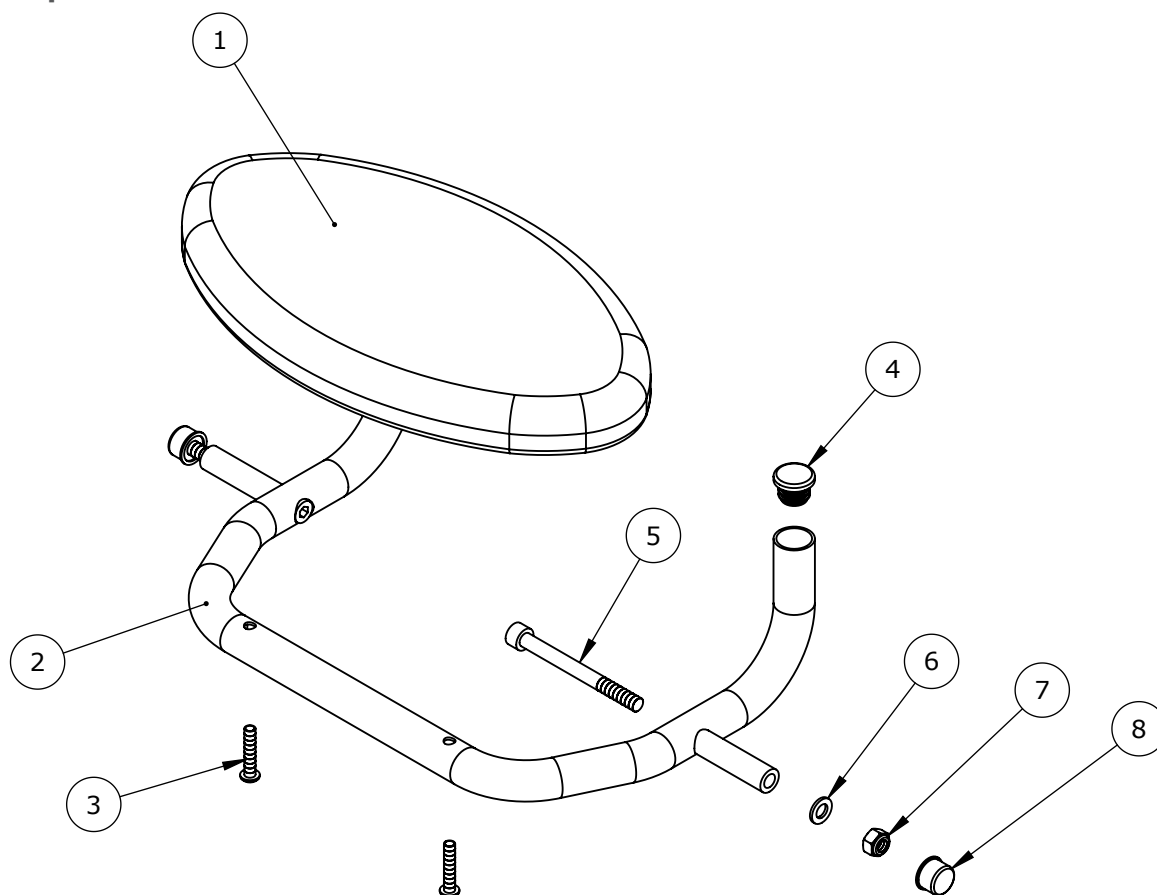

Flip down seat - for size 0

Item numbers for Flip down seat (86820-01)

Position	No.	Description	Unit of Measure	Quantity	Ean code
1	157890	Upholstred wooden board size 0	PCS	1	5707292930866
2	156400	Seat bracket f. crocodile sz 0	PCS	1	5707292930200
3	0659580	Button head screw 6x30 mm	PCS	2	5707292139481
4	2503000	Ferrule d22x1,0-2,0 int.black	PCS	2	5707292144041
5	0603900	Insex screw 8x90	PCS	2	5707292138316
6	1102000	Planing washer 8mm	PCS	2	5707292140227
7	1607000	Lock nut 8mm, large pack	PCS	2	5707292141378
8	2501407	Nut protection, black, f/M8	PCS	2	5707292447227