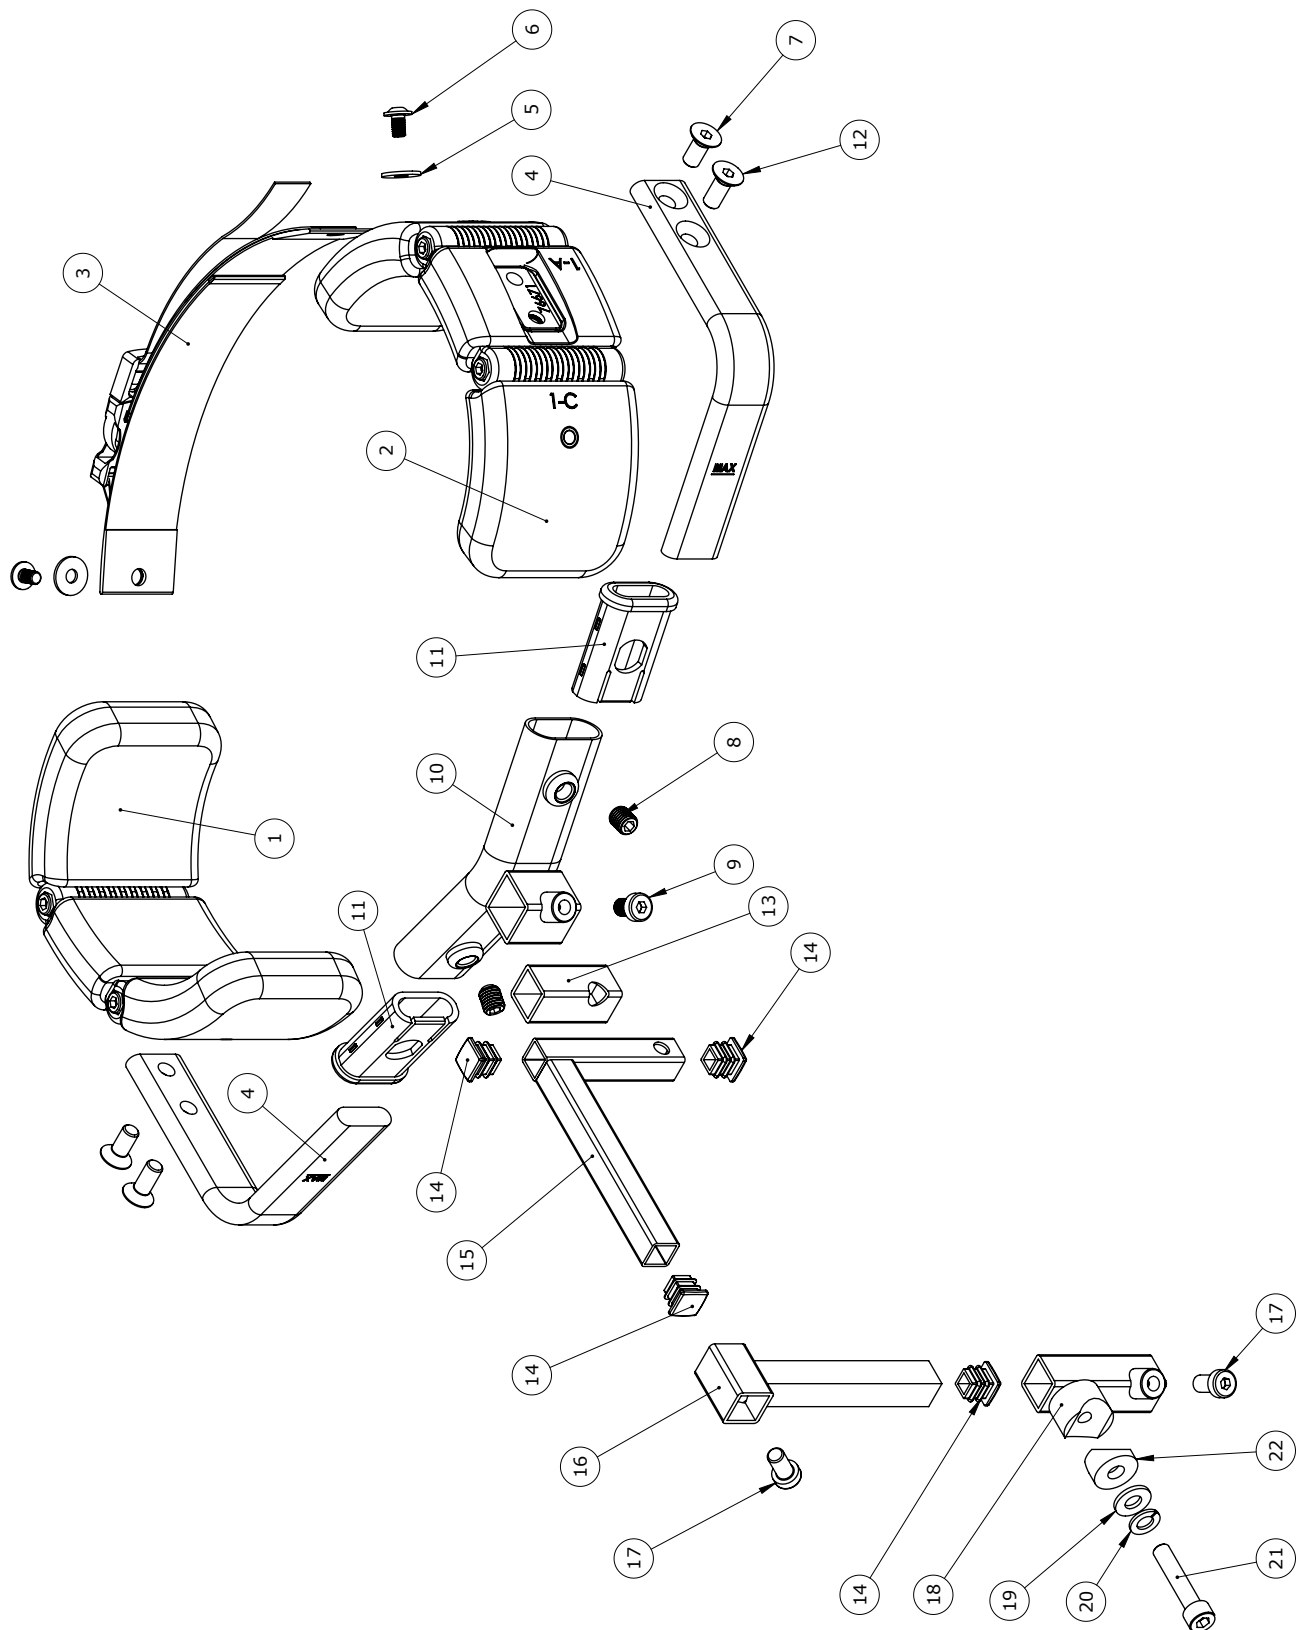

Surrounding support - for size 0

Item numbers for Surrounding support - for size 0 (868610)

Position	No.	Description	Unit of Measure	Quantity	Ean code
1	5087041-L	Chest support, small, left	PCS	1	5707292573513
2	5087041-R	Chest support, small, right	PCS	1	5707292573520
3	5540410	Band Mustang size 1-2-3-4	PCS	1	5707292527509
4	76596-1	Width adjustment size 1	PCS	2	5707292874726
5	1130600	Stainless washer M6 din9021	PCS	2	5707292140517
6	0641621	Button head w/flange M6x20 FZB	PCS	2	5707292360960
7	0624823	Insex unders. M8x18, FZB	PCS	2	5707292893536
8	0701012	Stop screw M10x12 flat stainl.	PCS	2	5707292533593
9	0603532	Insex low head M8x18	PCS	1	5707292564481
10+11	50109405	Bracket for hip support size 1	PCS	1	5707292580320
12	0624821	Insex unders. M8x20 FZB	PCS	2	5707292893529
13	174137	Tube 25x25 to 15x15 adapter	PCS	1	5715393018277
14	2504001	Ferrule 15x15x1-2 int.black	PCS	4	5707292561343
15	172623	Bar for table	PCS	1	5715393000272
16	173811	Holder for swan-neck	PCS	1	5715393001057
17	0603530	Insex low head M8x16 stainless	PCS	2	5707292412492
18	158890	Bracket f. hipsupport	PCS	1	5707292940100
19	1102010	Face plate 8,4x18x2mm, FZB	PCS	1	5707292429766
20	1101050	Spring washer M8, wavy FZB	PCS	1	5707292458667
21	0603200	Insex screw 8x40	PCS	1	5707292138224
22	74641	Saddle-washer, elevation tube	PCS	1	5707292405654