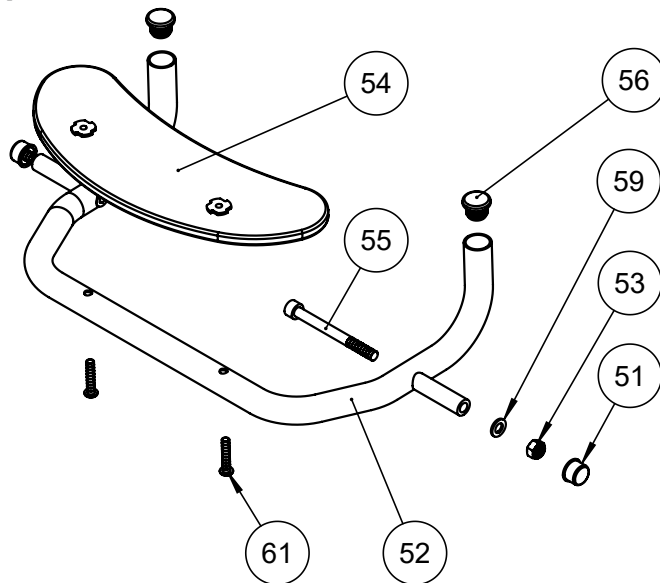

Flip down seat - for size 1+2

Item numbers for Flip down seat (86820, 86821, 86823)

Position	No.	Description	Unit of Measure	Quantity	Ean code
51	2501407	Nut protection, black, f/M8	PCS	2	5707292447227
52*	73393-04	Seat bracket size 1 welded	PCS	1	5715393021536
	73394-04	Seat bracket size 2 welded	PCS	1	5715393021543
	73394-60	Seat brace 2, black, new model	PCS	1	5707292440686
53	1607000	Lock nut 8mm, large pack	PCS	2	5707292141378
54	5020900	Upholstered Seat size 1+2,croc	PCS	1	5707292358240
55	0603900	Insex screw 8x90	PCS	2	5707292138316
56	2503000	Ferrule d22x1,0-2,0 int.black	PCS	2	5707292144041
59	1102000	Planing washer 8mm	PCS	2	5707292140227
61	0659580	Button head screw 6x30 mm	PCS	2	5707292139481

* choose size/color