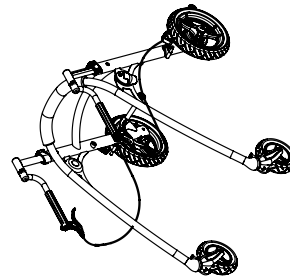

Crocodile size 3 AT accessories

Item numbers for Crocodile size 3 Accessories

Position	No.	Description	Unit of Measure	Quantity	Ean code
1	3503544-R	Alloy lever with park brake, R	PCS	1	5715393056019
1.1	3503544-L	Alloy lever with park brake, L	PCS	1	5715393056002
2	380060	Flexible v-brake pipe.	PCS	2	5707292425195
3	371853	Strained wires 1,5mm 190 cm.	PCS	2	5707292135889
4	5002964	Outer casing f. Centralbreak	PCS	2	5707292353689
5	2983078	Band Brake system	PCS	1	5707292992239
6	2983077	Band Brake system	PCS	1	5707292971449
7	601900	Button head M4x12 FZB	PCS	8	5707292908285
8	387000	End nipple for outer casing	PCS	2	5707292136091
9	868151	Anti-tip device, swing away	SET	1	5715393022038

*choose color, size or/and type