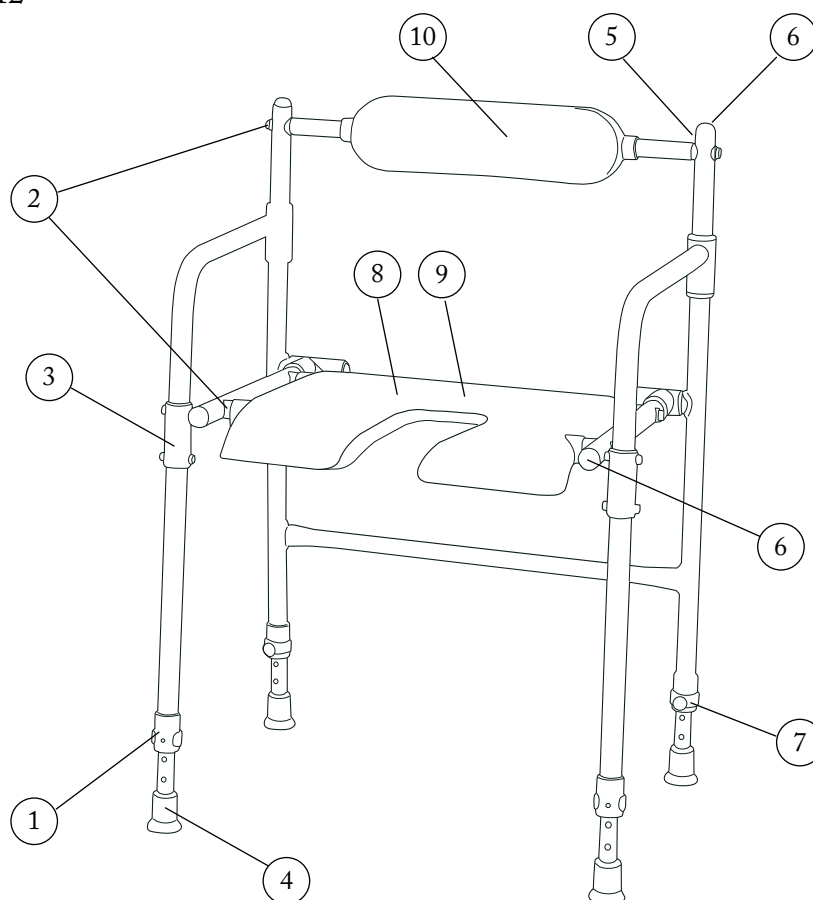

# Rufus

Showerchair Rufus foldb.recess

Art. No: 8120 8012

Pos	Description	Art no
1	Telescopic legcasing 12pcs.....	84001150
2	Screw kit Rufus 4 pcs .....	84001168
3	Seat level socket Rufus 2 pcs .....	84001177
4	Ferrule 20,5mm/4pcs .....	84001193
5	Washer Rufus 10 pcs .....	84001197
6	End cover 10 pcs.....	84001202
7	Clip 12 pcs .....	84001210
8	Seat Rufus 68 cm recess .....	84001219
9	Seat standard with recess .....	87001017
10	Backrest washer .....	87001020