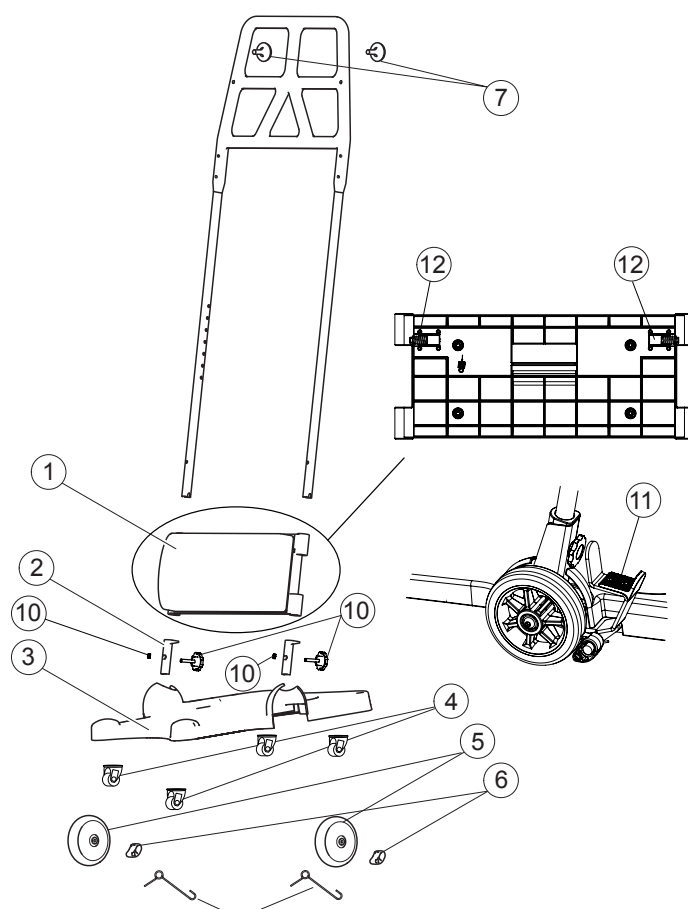

# Molift / Etac Raiser

## Spare part list

75133F

2017-08-18

Pos	Title	Item no.
1	Leg support Molift Raiser cpl.....	82513
2	Nut pocket Molift Raiser.....	82515
3	Base plate plastic Molift Raiser.....	82514
4	Castor 35 mm Molift Raiser .....	82517
5	Wheel 125 x 30 mm Molift Raiser.....	82512
6	Brake plunger Molift Raiser .....	82516
7	Attachment raiser strap Molift Raiser .....	82552
8	Touch up paint red 12ml .....	0220401
9	Spring for brake axle.....	82870
10	Knob set .....	28352
11	Pedal set .....	28353
12	Knee support lock set.....	28354