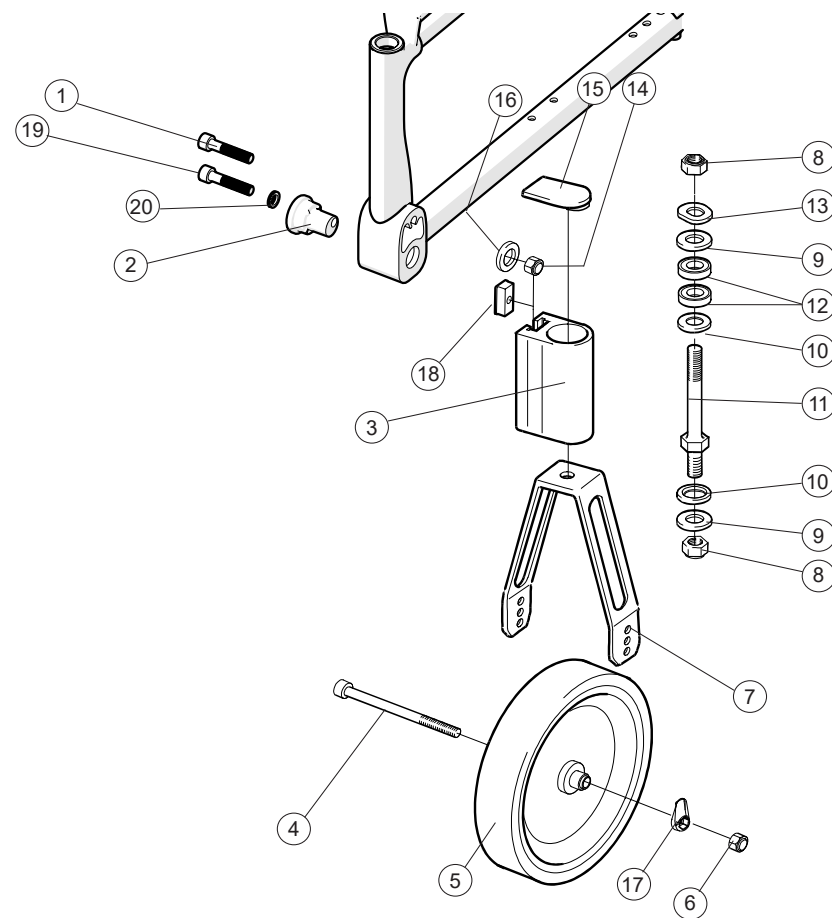

Länkhjul

Pos.	Benämning	Art. nr.		
			Swing-Away	Active
1	Skruv M8x1x40 MC6S 12.9 Zn8/P4	11305	●	●
2	Excenterhylsa vågig	81994	●	●
3	Framgaffelfäste 6063 HIT T6 4104-06	28147	●	●
	Framgaffelfäste breddat	25763	●	●
	Framgaffelfäste lågt Cross	28633	●	●
4	Skruv M 6x 75 MC6S 12.9 svkr	11338	●	●
5	Hjul			
6	Låsmutter M6 DIN 985-6 Zn8/P4	12035	●	●
4-6+17	Länkhjul 5" 125x30 massivt hårt	27865	●	●
	Länkhjul 6" 150x30 massivt mjukt	27863	●	●
	Länkhjul 8" 200x35 massivt mjukt	27864	●	
	Länkhjul 8" 200x50 massivt mjukt	27868	●	
	Länkhjul 8" 200x30 luft	27872	●	
7	Framgaffel kort exkl axel svart	24554-01	●	●
	Framgaffel medium exkl axel svart	83030	●	●
8	Låsmutter låg	12077	●	●
9	Bricka BRB 13.5 Zn8/P4	13031	●	●
10	Bricka 12.7x24x2.5 med fas	13032	●	●
11	Axel framgaffel stål	83812	●	●
7-11	Framgaffel kort stålaxel matt svart	24677	●	●
12	Kullager EE4 2RS	80244	●	●
13	Bricka 13x24x1.2 DIN 137B fzb	13040	●	●
14	Låsmutter M8x1 DIN 985 fzb	12051	●	●
15	Lock framgaffelfäste	51220	●	●
	Lock breddat framgaffelfäste	50429	●	●
16	Bricka BRB 8.4x16x1.6 fzb	13001	●	●
17	Skydd hjulaxel PA 6	51135	●	●
18	Spårmutter	82922	●	●
19	Skruv M8x1x40 MC6S	11671	●	●
20	Bricka	13092	●	●