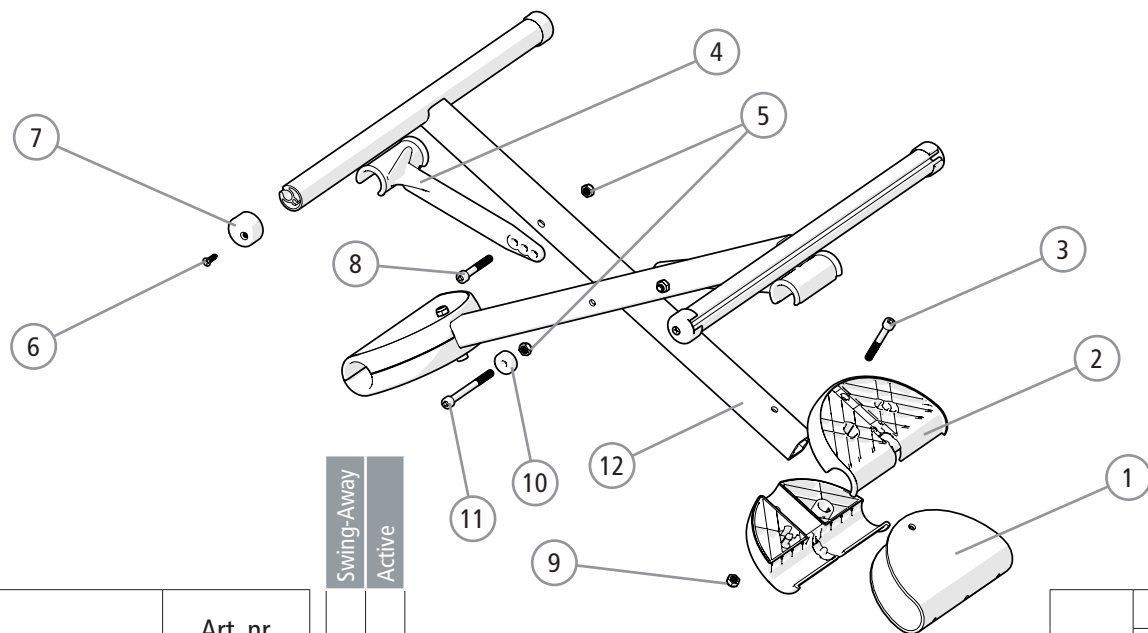

Kryss

	Swing-Away	Active
1	●	●
2	●	●
3	●	●
4	●	●
5	●	●
6	●	●
7	●	●
8	●	●
9	●	●
10	●	●
11	●	●

12	Kryssdel 37.5	
	Kryssdel 40	
	Kryssdel 42.5	
	Kryssdel 45	
	Kryssdel 47.5	
	Kryssdel 50	

	Swing-Away	Active
1	●	●
2	●	●
3	●	●
4	●	●
5	●	●
6	●	●
7	●	●
8	●	●
9	●	●
10	●	●
11	●	●

Pos.	Benämning	Art. nr.
1	Fästplåt kryss svart	
2	Fäste kryss svart	
3	Skruv M 6x 45 MC6S 10.9 svkr	11231
4	Krysspinn M100 37.5-42.5 cm svart Krysspinn M100 45-50 cm svart	51160 51161
5	Låsmutter M 6 DIN 985-6 fzb	12017
6	Skruv B 8x 16 FXS svkr	11401
7	Ändstopp sitsrör Cross/M100	50406
8	Skruv M 6x 40 MC6S 10.9 fzb	11229
9	Låsmutter M 6 DIN 985-6 svkr	12035
10	Plastdistans kryss M100	50483
11	Skruv M 6x 65 MC6S 10.9 fzb	11236