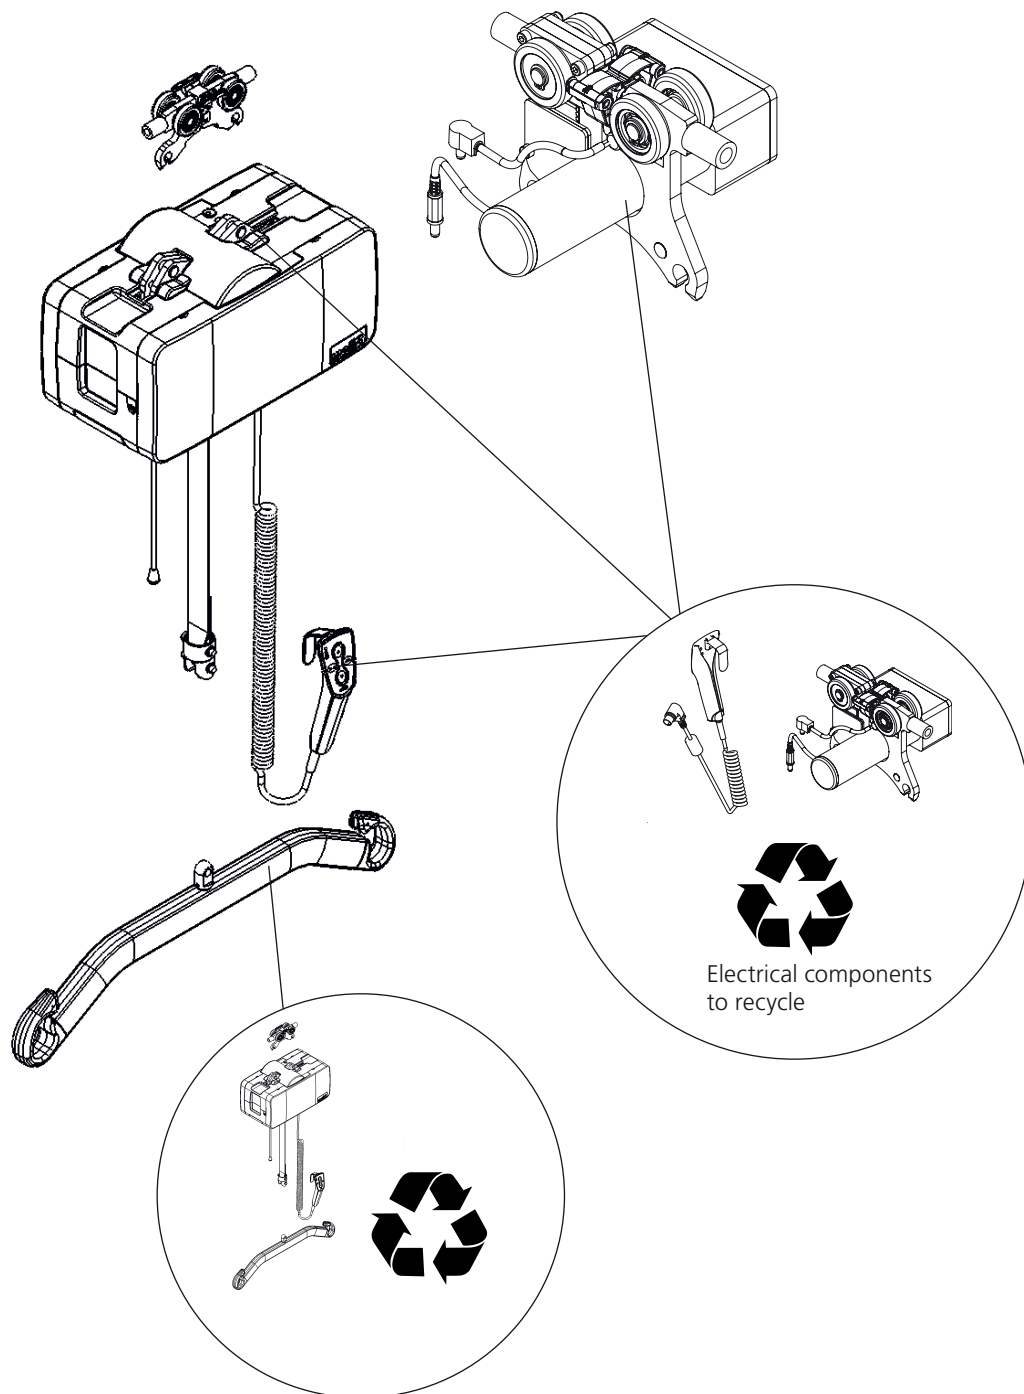

Molift Air

Recycling Instructions

molift[®]
a part of Etac

RI16101 Rev A 2015-11-04

Etac AS,
Etac Supply Gjøvik
Hadelandsveien 2,
2816 Gjøvik, Norway
Tel +47 4000 1004
molift@etac.com www.etac.com