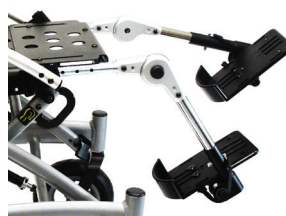

TILT-IN-SPACE RODEO

- **Adaptive Seating**
Two frame options allow extensive seating options
- **Dynamic Positioning**
Promotes increased sitting tolerance for maximum comfort
- **Up to 45° Adjustable Tilt**
Provides pressure relief and upper body support
- **5 Years of Growth Capabilities**
Adjustable seat depth extends chair life for a growing child

Options:

Positioning options & accessories sold separately

Transit

Meets or exceeds WC19 safety standards for safe transportation

Rodeo Without Seating

Accommodates adaptive and aftermarket seating

Individual Footplates

Angle adjustable for optimum leg and foot positioning

Adjustable 90° or 110° Recline

Opens the seat-to-back angle to provide postural relief

Lightweight • Compact Folding • Convenient

Convaid Products, LLC
2830 California Street
Torrance, California 90503
+1 844-US-MOBILITY (844-876-6245)
www.etac.us.com

• Individual Footplates
Angle Adjustable

• Elevating Legrest

- Calf Panel
- Foot Positioners
- Medial Thigh Support
Abductor
- Lateral Thigh Support
Adductor
- 2" Legrest Extension

Adjustable Tilt & Recline