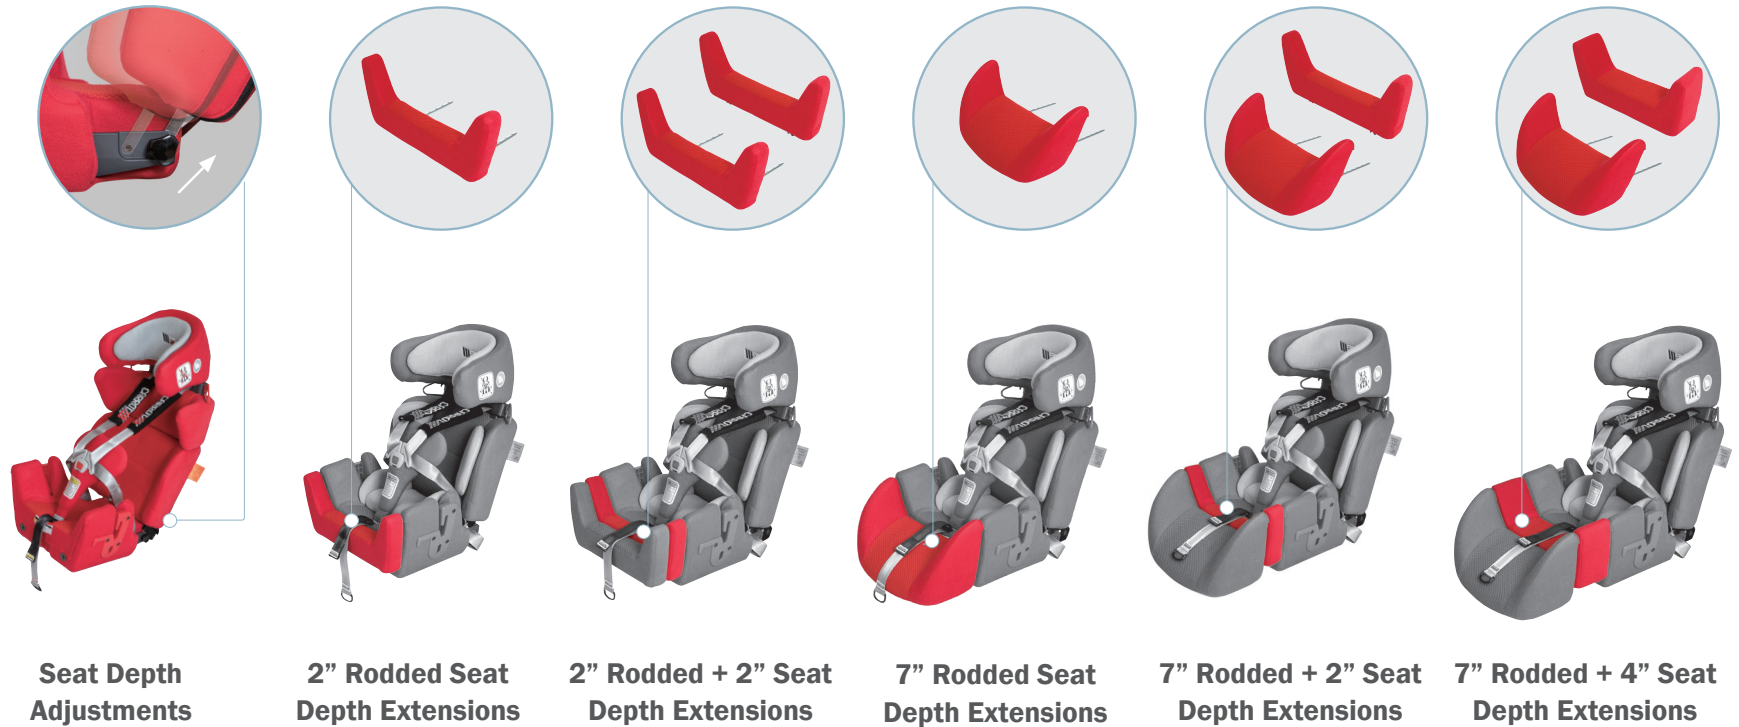

# Convoid Carrot 3 Seat Depth Growth

<b>Position 1 (inch)</b>	9.8"	11.8"	13.8"	16.8"	18.8	20.8"
<b>Position 2 (inch)</b>	11.3"	13.3"	15.3"	18.3"	20.3	22.3"

**NOTE:** 2" & 4" Seat Depth Extensions cannot be used simultaneously when using Rodded Seat Depth Extension