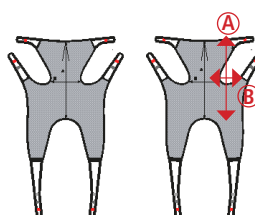

Molift EvoSling Shadow HighBack

ET SMIDIG SEIL SOM FORMER SEG ETTER KROPPEN

Kan ligge igjen i rullestol og sitteskall

EvoSling Shadow HighBack er et høyt seil med delte benstøtter som er komfortabel og fleksibelt. Modellen passer brukere med ekstra behov for støtte ettersom den tilpasser seg til kroppen.

EvoSling Shadow passer mange løftesituasjoner, og da spesielt ved forflytning til rullestol/ rullestol med formstøpt sete der seilet må ligge igjen under brukeren.

EvoSling Shadow har seks opphengsbånd med flere løfteløkker for god fleksibilitet. Sittevinkelen og hodestøtten kan justeres for den individuelle bruker og armene kan plasseres innenfor eller utenfor seil.

Former seg etter kroppen

EvoSling Shadow HighBack er produsert i fleksibel polyesternet som gir god ventilasjon. Seilet har ikke ngen plasseringslommer eller polstring. Kantbåndet er ekstra tykt. EvoSling Shadow kan etterlates i rullestol eller sitteskall under bruker etter forflytning. Hodestøtten er justerbar i tre ulike leier. De største størrelsene, M-XL, har skålformet hodestøtte.

Molift EvoSling Shadow HighBack

Størrelse	Nett Art nr:
XXS	1723900
XS	1723910
S	1723920
M	1723930
L	1723940
XL	1723950

Rengjøring:

Seilet kan vaskes i temperaturer fra 60 til 85°C.

- Tøretrommel maks 60 °C.
- Må ikke strykes
- Må ikke renses
- Ikke bruk blekemiddel

Størrelse	A Rygghøyde	B Bredde
XXS	65 cm	28 cm
XS	71 cm	30 cm
S	78 cm	31 cm
M	90 cm	33 cm
L	98 cm	40 cm
XL	102 cm	51 cm