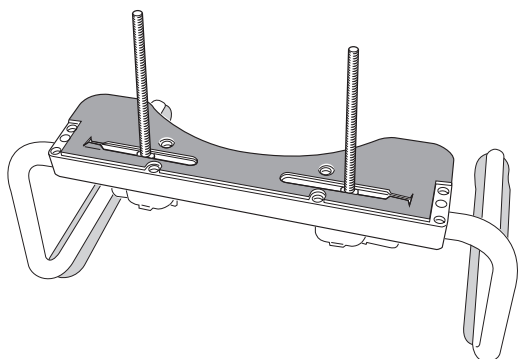

8400 1126

Skoning Hi-Loo/Supporter
Sealing Hi-Loo/Supporter
Dichtung Hi-Loo/Supporter

78003B 12-03-07

1.

2.

3.

Alt.

4.