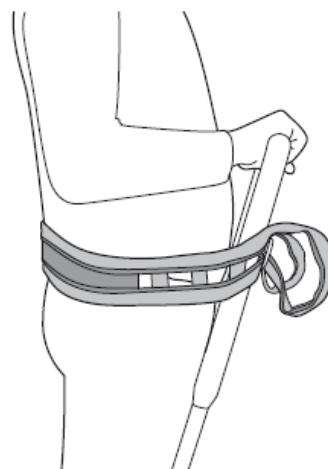

Etac A/S
Parallevej 3
DK-8751 Gedved
www.etac.com

MD

CE