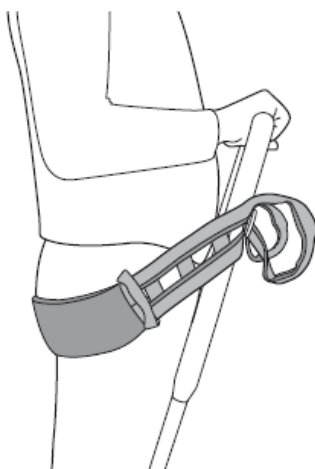

Raiser Strap 82508 / 82509

molift®
by Etac

Monteringsanvisning/Assembly instructions/Montageanweisung

Trykghetsband S/M / Trykghetsband L/XL
Raiser strap S/M / Raiser strap L/XL
Gurt S/M / Gurt L/XL

75099 Rev. E 2021-03-09

1.

2.

3.

4.

Etac A/S
Parallevej 3
DK-8751 Gedved
www.etac.com

MD

CE