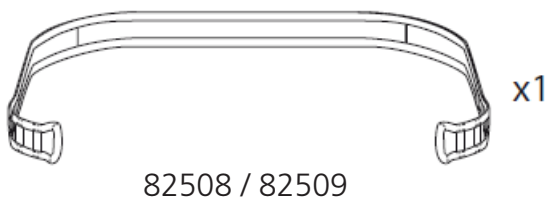

Raiser Strap 82508 / 82509

molift[®]
by Etac

Monteringsanvisning/Assembly instructions/Montageanweisung

Trykghetsband S/M / Trykghetsband L/XL
Raiser strap S/M / Raiser strap L/XL
Gurt S/M / Gurt L/XL

75099 Rev. E 2021-03-09