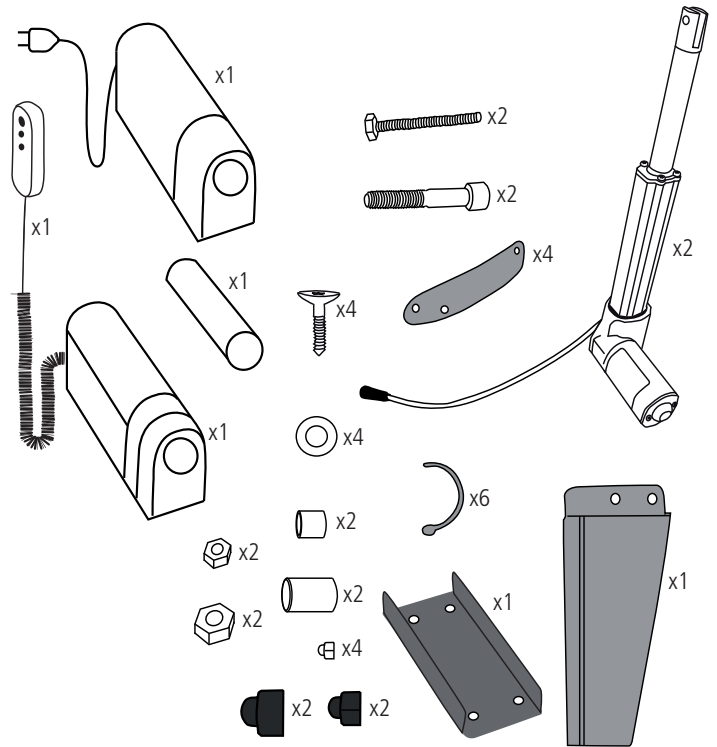

# 80209499

Motorsats Swift Mobil Tilt  
Motor kit Swift Mobil Tilt  
Motor Kit Swift Mobil Tilt

75042A 11-03-10

1

2

3

4

7