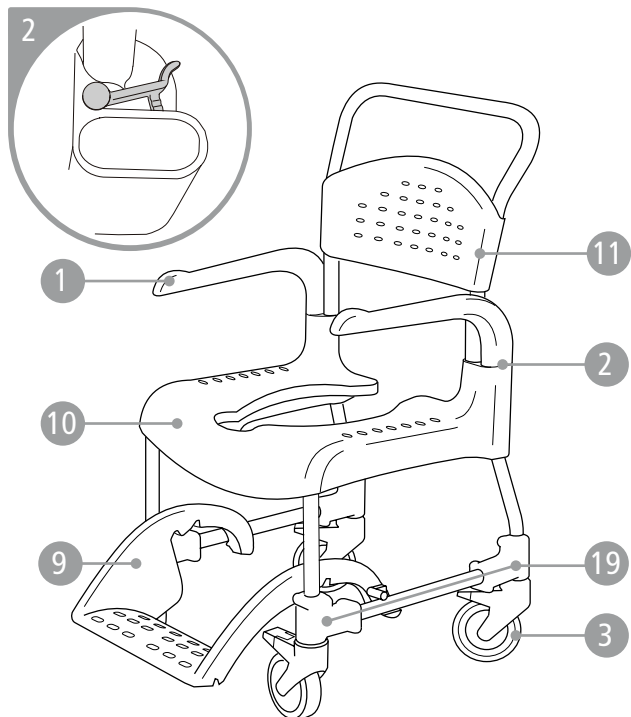

Clean, Clean 24, Clean Height adj.

Shower- and toiletchair

Sparepart list

78299H 14-10-20

Clean

Clean 24"

Clean Height adj.

Accessories

Spareparts			Product			
Pos.	Description	Item no.	Clean	Clean 24	Clean Height adj.	Accessories
1	Armrest, pair, grey	8400 1270	●	●	●	
	Armrest, pair, green	8400 5035	●	●		
2	Armrest lock, pair	8400 5036	●	●	●	
3	Castors Clean 125 mm lockable, 2pcs, green	8400 5033	●	●		
	Castors Clean 125 mm lockable, 2pcs, grey	8400 1280	●	●		
	Castor Clean 125 mm, pair, green	8400 5034	●	●		
	Castor Clean 125 mm, pair, grey	8400 1281	●	●		
	Castors Clean height adj lockable compl	8400 1276			●	
4	Screw/ nut kit Clean, 4+4	8400 5042	●	●		
5	Screw/nut kit, 4+4	8400 1271			●	
6	Pin/nut kit Clean height adj, 2+2	8400 1272			●	
7	Tube plug Clean height adj, for castors 4 pcs	8400 1273			●	
8	End cap holder footrest stop, Clean height adj 2 pcs	8400 1274			●	
9	Footrest Clean, grey, grå	8400 1275	●	●	●	
	Footrest Clean, green, grön	8400 5037	●	●		
10	Seat Clean, grey	8400 1277	●	●	●	
	Seat Clean, green	8400 1278	●	●		
11	Backrest Clean, grey	8400 5085	●	●	●	
	Backrest Clean, green	8400 5086	●	●		
12	Rear wheel Clean pair, 2st	8400 5039		●		
13	Brake Clean right	8400 5040		●		
	Brake Clean left	8400 5041		●		
14	Handle for pan lid, grey	8400 1282				●
	Handle for pan lid, green	8400 5038				●
15	Snap fasteners Protect cushion	8400 5056				●
16	Attachment legrest right, Clean height adjustable	8400 1285				●
	Attachment legrest left, Clean height adjustable	8400 1286				●
17	Touch up paint white	8400 5052				●
18	Torxkey T 30, 2 pcs, Clean	8400 5043				●
19	Castor housing incl. screw – green	8400 5106	●	●		
	Castor housing incl. screw – grey	8400 5107	●	●		