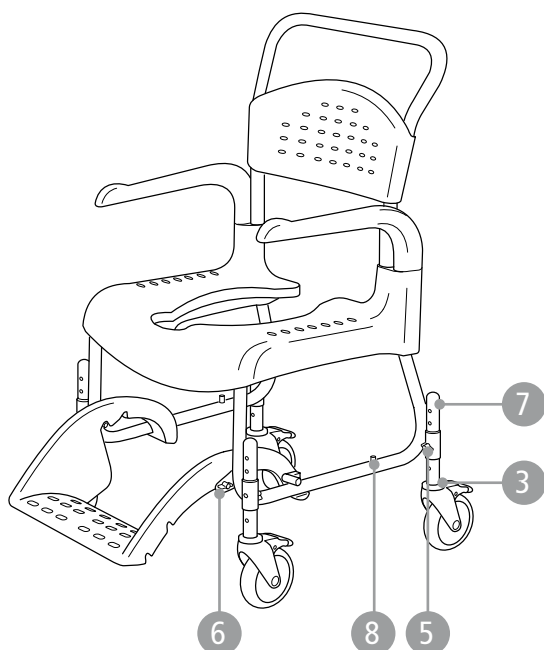

Clean, Clean 24, Clean Height adj.

Shower- and toiletchair

Sparepart list

78299H 14-10-20

Clean

Clean 24"

Clean Height adj.

Accessories

Spareparts			Product			
Pos.	Description	Item no.	Clean	Clean 24	Clean Height adj.	Accessories
1	Armrest, pair, grey	8400 1270	●	●	●	
	Armrest, pair, green	8400 5035	●	●		
2	Armrest lock, pair	8400 5036	●	●	●	
3	Castors Clean 125 mm lockable, 2pcs, green	8400 5033	●	●		
	Castors Clean 125 mm lockable, 2pcs, grey	8400 1280	●	●		
	Castor Clean 125 mm, pair, green	8400 5034	●	●		
	Castor Clean 125 mm, pair, grey	8400 1281	●	●		
	Castors Clean height adj lockable compl	8400 1276			●	
4	Screw/ nut kit Clean, 4+4	8400 5042	●	●		
5	Screw/nut kit, 4+4	8400 1271			●	
6	Pin/nut kit Clean height adj, 2+2	8400 1272			●	
7	Tube plug Clean height adj, for castors 4 pcs	8400 1273			●	
8	End cap holder footrest stop, Clean height adj 2 pcs	8400 1274			●	
9	Footrest Clean, grey, grå	8400 1275	●	●	●	
	Footrest Clean, green, grön	8400 5037	●	●		
10	Seat Clean, grey	8400 1277	●	●	●	
	Seat Clean, green	8400 1278	●	●		
11	Backrest Clean, grey	8400 5085	●	●	●	
	Backrest Clean, green	8400 5086	●	●		
12	Rear wheel Clean pair, 2st	8400 5039		●		
13	Brake Clean right	8400 5040		●		
	Brake Clean left	8400 5041		●		
14	Handle for pan lid, grey	8400 1282				●
	Handle for pan lid, green	8400 5038				●
15	Snap fasteners Protect cushion	8400 5056				●
16	Attachment legrest right, Clean height adjustable	8400 1285				●
	Attachment legrest left, Clean height adjustable	8400 1286				●
17	Touch up paint white	8400 5052				●
18	Torxkey T 30, 2 pcs, Clean	8400 5043				●
19	Castor housing incl. screw – green	8400 5106	●	●		
	Castor housing incl. screw – grey	8400 5107	●	●		