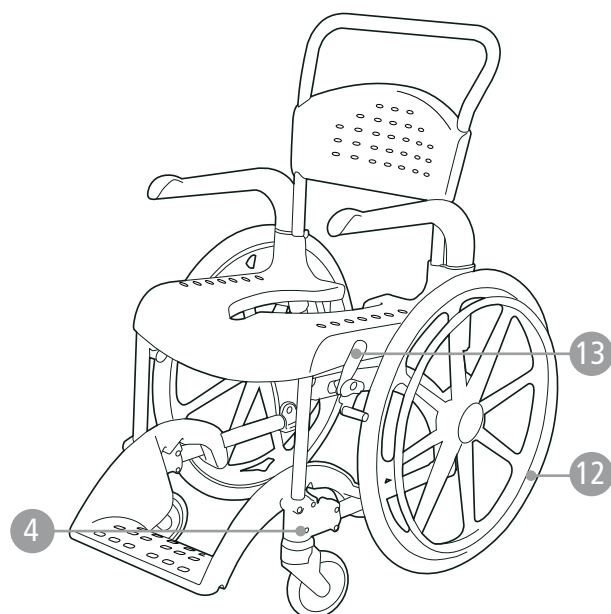

Clean, Clean 24, Clean Height adj.

Shower- and toiletchair

Sparepart list

78299H 14-10-20

Clean

Clean 24"

Clean Height adj.

Accessories

Spareparts			Product			
Pos.	Description	Item no.	Clean	Clean 24	Clean Height adj.	Accessories
1	Armrest, pair, grey	8400 1270	●	●	●	
	Armrest, pair, green	8400 5035	●	●		
2	Armrest lock, pair	8400 5036	●	●	●	
3	Castors Clean 125 mm lockable, 2pcs, green	8400 5033	●	●		
	Castors Clean 125 mm lockable, 2pcs, grey	8400 1280	●	●		
	Castor Clean 125 mm, pair, green	8400 5034	●	●		
	Castor Clean 125 mm, pair, grey	8400 1281	●	●		
	Castors Clean height adj lockable compl	8400 1276			●	
4	Screw/ nut kit Clean, 4+4	8400 5042	●	●		
5	Screw/nut kit, 4+4	8400 1271			●	
6	Pin/nut kit Clean height adj, 2+2	8400 1272			●	
7	Tube plug Clean height adj, for castors 4 pcs	8400 1273			●	
8	End cap holder footrest stop, Clean height adj 2 pcs	8400 1274			●	
9	Footrest Clean, grey, grå	8400 1275	●	●	●	
	Footrest Clean, green, grön	8400 5037	●	●		
10	Seat Clean, grey	8400 1277	●	●	●	
	Seat Clean, green	8400 1278	●	●		
11	Backrest Clean, grey	8400 5085	●	●	●	
	Backrest Clean, green	8400 5086	●	●		
12	Rear wheel Clean pair, 2st	8400 5039		●		
13	Brake Clean right	8400 5040		●		
	Brake Clean left	8400 5041		●		
14	Handle for pan lid, grey	8400 1282				●
	Handle for pan lid, green	8400 5038				●
15	Snap fasteners Protect cushion	8400 5056				●
16	Attachment legrest right, Clean height adjustable	8400 1285				●
	Attachment legrest left, Clean height adjustable	8400 1286				●
17	Touch up paint white	8400 5052				●
18	Torxkey T 30, 2 pcs, Clean	8400 5043				●
19	Castor housing incl. screw – green	8400 5106	●	●		
	Castor housing incl. screw – grey	8400 5107	●	●		