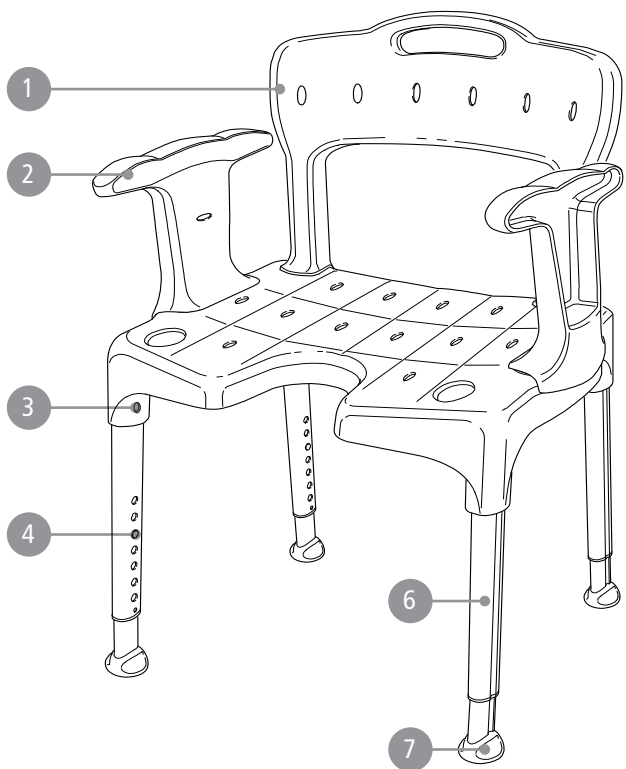

Etac Swift/Swift Commode/Swift freestanding Etac Smart/Edge/Easy

78291J 21-01-07

Swift Family

Edge/Edge low

Swift Commode

Swift freestanding

Easy

Smart/Smart low

Pos	Spare parts		Product								
	Description	Item no	Edge	Edge low	Swift	Swift low	Swift freestanding	Swift Commode	Easy	Smart	Smart low
1	Back support Swift, grey	8400 6181			x	x		x			
	Back support Swift, green	8400 6182			x						
	Back support Swift, blue	8400 6183			x						
	Back support Swift, white	8400 6196			x						
	Back support Swift, lagoon green	8400 6198			x						
2	Arm support Swift, grey	8400 6184			x	x	x	x			
	Arm support Swift, green	8400 6185			x						
	Arm support Swift, blue	8400 6186			x						
	Arm support Swift, white	8400 6197			x						
	Arm support Swift, lagoon green	8400 6199			x						
3	Lock button Swift/Edge	84005078	x	x	x	x	x	x	x	x	x
4	Button/Spring Swift	84005055			x	x	x	x	x	x	x
5	Button/Spring Edge	84005058	x	x							
6	Leg Swift/Edge, compl grey	84005062	x		x		x	x	x	x	
	Leg Swift/Edge low, compl grey	84005079		x		x					x
	Leg Swift, complete green	84005054			x						
	Leg compl volcano grey	84006152	x		x		x	x	x	x	
	Leg low compl volcano grey	84006153		x		x					x
7	Ferrule swift, 4 pcs grey	84005063			x	x	x	x	x	x	x
	Ferrule Swift, 4 pcs green	84005053			x						
	Ferrule 4 pcs volcano grey	84006150			x	x	x	x	x	x	x
8	Ferrule Edge, 3 pcs grey	84005057	x	x							
	Ferrule Edge 3 pcs volcano grey	84006151	x	x							
9	Soft back black Swift Commode	84005065						x			
10	Soft seat Swift Commode, grey	84005064						x			
11	Pan Swift Commode	84005066						x			
12	Lid Swift Commode, with handle	84005067						x			
13	Pan incl lid Swift Commode	84005068						x			