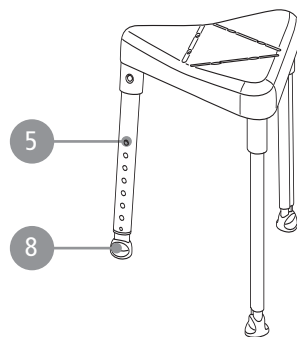

Etac Swift/Swift Commode/Swift freestanding Etac Smart/Edge/Easy

78291J 21-01-07

Swift Family

Edge/Edge low

Swift Commode

Swift freestanding

Easy

Smart/Smart low

Pos	Spare parts		Product								
	Description	Item no	Edge	Edge low	Swift	Swift low	Swift freestanding	Swift Commode	Easy	Smart	Smart low
1	Back support Swift, grey	8400 6181			x	x		x			
	Back support Swift, green	8400 6182			x						
	Back support Swift, blue	8400 6183			x						
	Back support Swift, white	8400 6196			x						
	Back support Swift, lagoon green	8400 6198			x						
2	Arm support Swift, grey	8400 6184			x	x	x	x			
	Arm support Swift, green	8400 6185			x						
	Arm support Swift, blue	8400 6186			x						
	Arm support Swift, white	8400 6197			x						
	Arm support Swift, lagoon green	8400 6199			x						
3	Lock button Swift/Edge	84005078	x	x	x	x	x	x	x	x	x
4	Button/Spring Swift	84005055			x	x	x	x	x	x	x
5	Button/Spring Edge	84005058	x	x							
6	Leg Swift/Edge, compl grey	84005062	x		x		x	x	x	x	
	Leg Swift/Edge low, compl grey	84005079		x		x					x
	Leg Swift, complete green	84005054			x						
	Leg compl volcano grey	84006152	x		x		x	x	x	x	
	Leg low compl volcano grey	84006153		x		x					x
7	Ferrule swift, 4 pcs grey	84005063			x	x	x	x	x	x	x
	Ferrule Swift, 4 pcs green	84005053			x						
	Ferrule 4 pcs volcano grey	84006150			x	x	x	x	x	x	x
8	Ferrule Edge, 3 pcs grey	84005057	x	x							
	Ferrule Edge 3 pcs volcano grey	84006151	x	x							
9	Soft back black Swift Commode	84005065						x			
10	Soft seat Swift Commode, grey	84005064						x			
11	Pan Swift Commode	84005066						x			
12	Lid Swift Commode, with handle	84005067						x			
13	Pan incl lid Swift Commode	84005068						x			