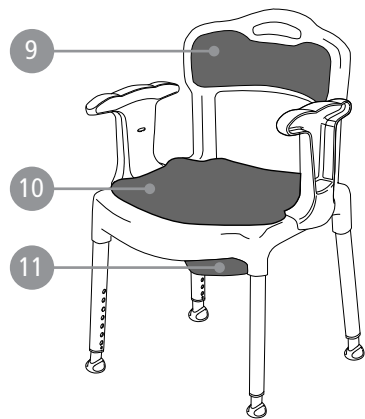

Etac Swift/Swift Commode/Swift freestanding Etac Smart/Edge/Easy

78291J 21-01-07

Swift Family

Edge/Edge low

Swift Commode

Swift freestanding

Easy

Smart/Smart low

Pos	Spare parts		Product								
	Description	Item no	Edge	Edge low	Swift	Swift low	Swift freestanding	Swift Commode	Easy	Smart	Smart low
1	Back support Swift, grey	8400 6181			x	x		x			
	Back support Swift, green	8400 6182			x						
	Back support Swift, blue	8400 6183			x						
	Back support Swift, white	8400 6196			x						
	Back support Swift, lagoon green	8400 6198			x						
2	Arm support Swift, grey	8400 6184			x	x	x	x			
	Arm support Swift, green	8400 6185			x						
	Arm support Swift, blue	8400 6186			x						
	Arm support Swift, white	8400 6197			x						
	Arm support Swift, lagoon green	8400 6199			x						
3	Lock button Swift/Edge	84005078	x	x	x	x	x	x	x	x	x
4	Button/Spring Swift	84005055			x	x	x	x	x	x	x
5	Button/Spring Edge	84005058	x	x							
6	Leg Swift/Edge, compl grey	84005062	x		x		x	x	x	x	
	Leg Swift/Edge low, compl grey	84005079		x		x					x
	Leg Swift, complete green	84005054			x						
	Leg compl volcano grey	84006152	x		x		x	x	x	x	
	Leg low compl volcano grey	84006153		x		x					x
7	Ferrule swift, 4 pcs grey	84005063			x	x	x	x	x	x	x
	Ferrule Swift, 4 pcs green	84005053			x						
	Ferrule 4 pcs volcano grey	84006150			x	x	x	x	x	x	x
8	Ferrule Edge, 3 pcs grey	84005057	x	x							
	Ferrule Edge 3 pcs volcano grey	84006151	x	x							
9	Soft back black Swift Commode	84005065						x			
10	Soft seat Swift Commode, grey	84005064						x			
11	Pan Swift Commode	84005066						x			
12	Lid Swift Commode, with handle	84005067						x			
13	Pan incl lid Swift Commode	84005068						x			