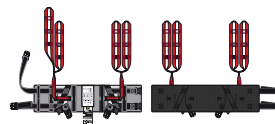

RgoSling Ambulating Vest

Beskrivelse	HMS nr.	Art.nr.
Ambulating Vest XXS	199151	M1721300
Ambulating Vest XS	199152	M1721310
Ambulating Vest S	198210	M1721320
Ambulating Vest M	198211	M1721330
Ambulating Vest L	198212	M1721340
Ambulating Vest XL	199153	M1721350