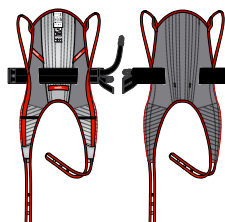

RgoSling Ampu HighBack

Beskrivelse	HMS nr.	Art. nr.
Ampu highback XXS	198203	M1721200
Ampu highback XS	198204	M1721210
Ampu highback S	198205	M1721220
Ampu highback M	198206	M1721230
Ampu highback L	198207	M1721240
Ampu highback XL	198208	M1721250
Ampu highback XXL	198209	M1721260