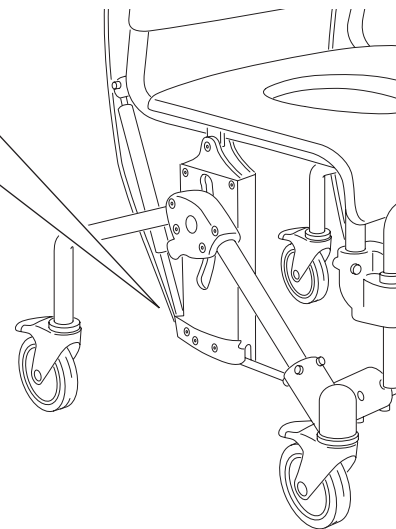

8400 1310

Gaskolv Swift Mobil Tilt
Gas spring Swift Mobil Tilt
Gaskolben Swift Mobil Tilt

i Demoning
Dismantling
Demontage

1

2

3

**Montering
Mounting
Montage**

1