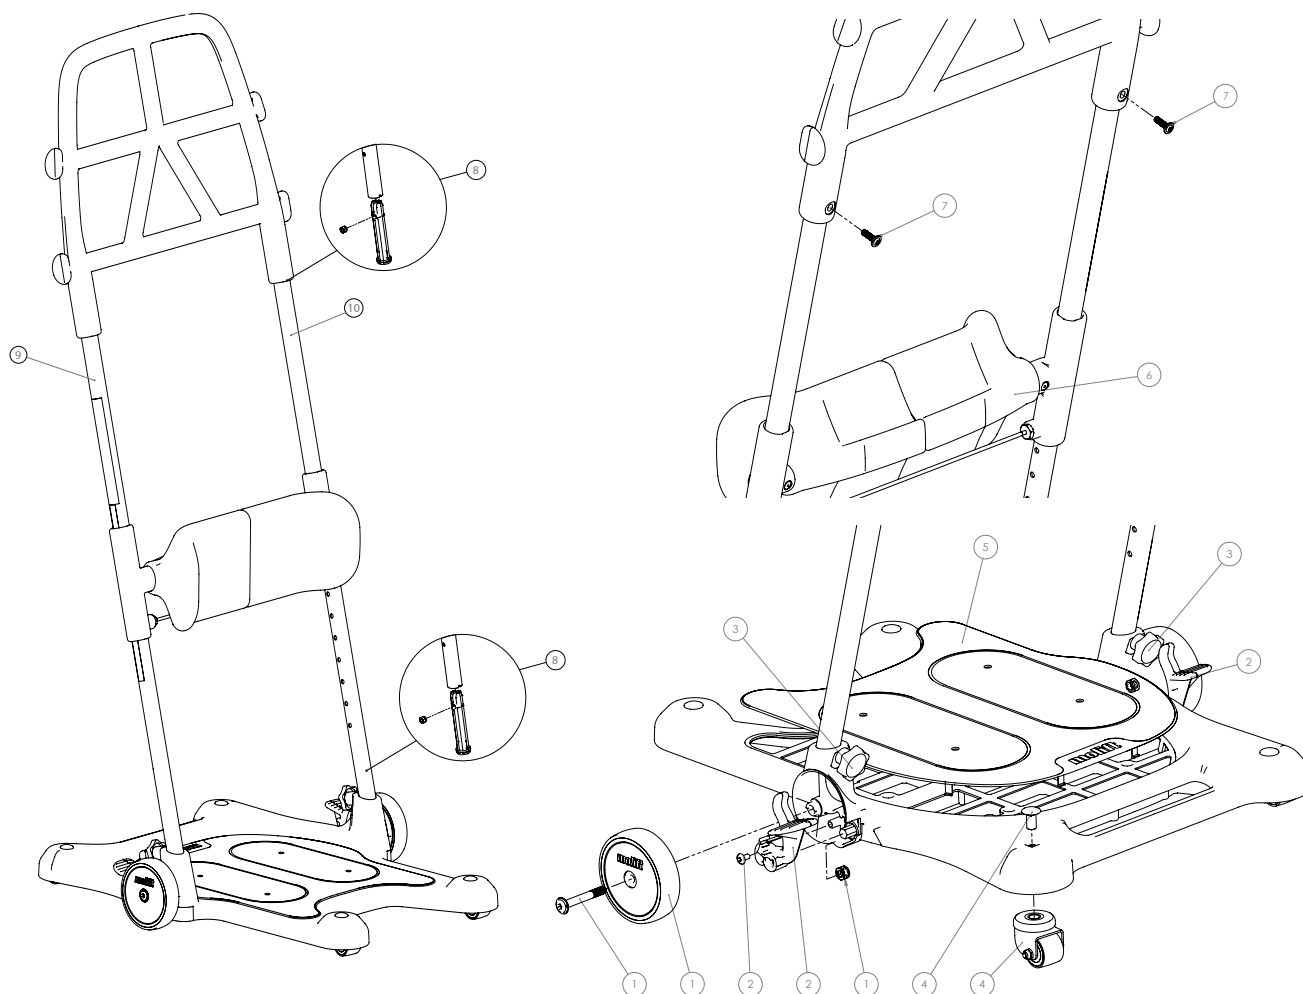

Raiser Pro

Spare part list

molift[®]
by Etac

EN

43-074 rev D 2021-11-09

Pos.	Title	Item no.
1.	Wheel 100 mm, 2 pcs inkl screws and nuts.....	28462
2.	Brake pedal set, left/right incl screws and grease	28463
3.	Knobset, 2 pcs.....	28469
4.	Castor wheel 35 mm, set of 4 incl screws	28461
5.	Footplate	28464
6.	Legsupport, complete.....	83219
7.	Screw set handle, 2 pcs	28472
	Grease for brake pedal.....	28473
	Socket for replacing castor (tool).....	28465
8.	Black plastic piece incl lock nut.....	0990507
9.	Raiser PRO right pipe complete.....	83361
10.	Raiser PRO left pipe complete.....	83362

CE