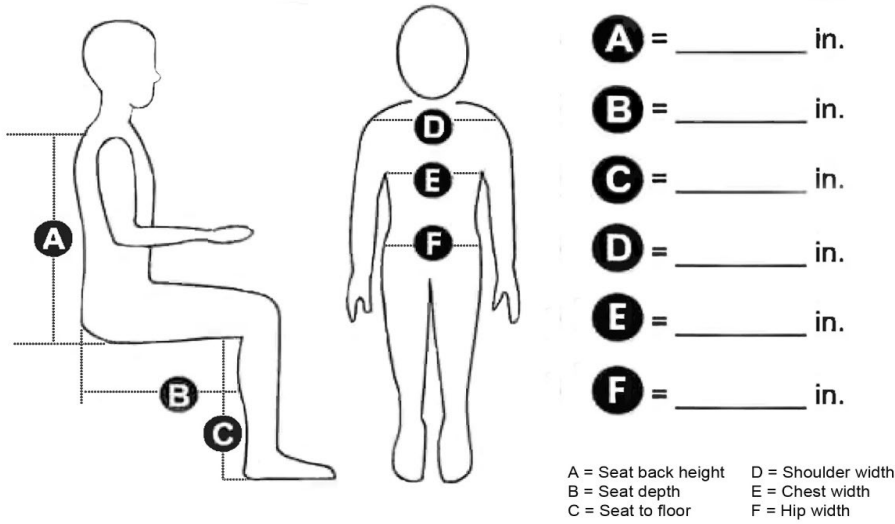

Convoid  
2830 California Street  
Torrance, CA 90503  
1 844-US-MOBILITY (844-876-6245)  
www.etac.us.com

**CLIENT MEASUREMENTS:**

**Carrot 3 Base Model Specifications:**

Seat Width:	16.5"
Seat Depth:	15" - 16.5" *
Backrest Height Adjustment:	28" - 33"
Head Support Height:	8.5"
Backrest Height:	29" - 34"
Backrest Extension Height (Standard):	2"
Backrest Extension Height (Option):	4"
Shoulder Wing Height (Standard):	6"
Shoulder Wing Width Adjustment:	15.25" - 19.25"
Product Weight:	21 lbs.
Recline Adjustment:	90° - 180°
Product Overall Width:	20" - 22"