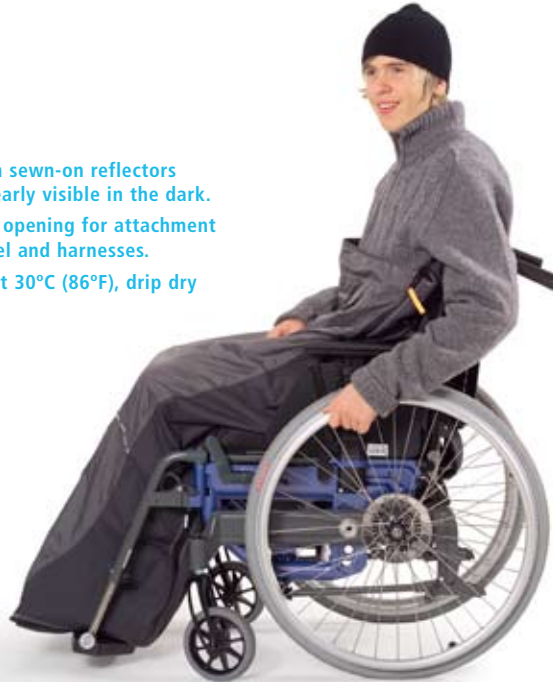

Proof – all-weather active wear

Now you can be more comfortable outdoors, even in cold and rain. Etac's product range Proof is a group of well-designed activewear specially made for use in wheelchairs. Proof is made of top quality waterproof Helly Tech fabric, which is breathable and features a warm fleece lining.

Proof weather protector that doesn't get tangled in the wheels

Thanks to Helly Hansen, Etac has secured one of the best quality materials on the market for its weather protector. It is available in children's, junior and adult sizes, and has been designed with lots of smart user features. The entire front panel is detachable, and the weather protector is very easy to put on and take off. When in use it doesn't come into contact with the wheels at all. It also has reinforced sections over and under the feet.

- Comes with sewn-on reflectors that are clearly visible in the dark.
- Features an opening for attachment of a pommel and harnesses.
- Washable at 30°C (86°F), drip dry

Weather protector Proof

Size	Item no.
Children's model, 6–7 years 116–122 cm (45¾–48")	81370
Children's model, 8–11 years 128–146 cm (50½–57½")	81371
Junior model, XS 163–175 cm (64¼–69")	81372
Junior model, S 175–181 cm (69–71¼")	81373
Adult model, M 181–187 cm (71¼–73½")	81374
Adult model, L 187–193 cm (73½–76")	81375
Vuxenmodell, XL 193–199 cm (76–78¼")	81376

- Hood with drawstring
- Easy to put on and take off
- Specially adapted to protect against splashes and doesn't get tangled in the wheels
- Made of Helly Tech material that is completely waterproof, yet breathable
- Detachable shoulder cape that fits over the back of the chair and headrest
- Reinforced underarm, thigh and foot sections
- Draining holes by the feet
- Two breast pockets with extra mobile phone pocket
- Sewn-on reflectors
- Comes in an attractive cloth bag
- Washable at 30°C (86°F), drip dry