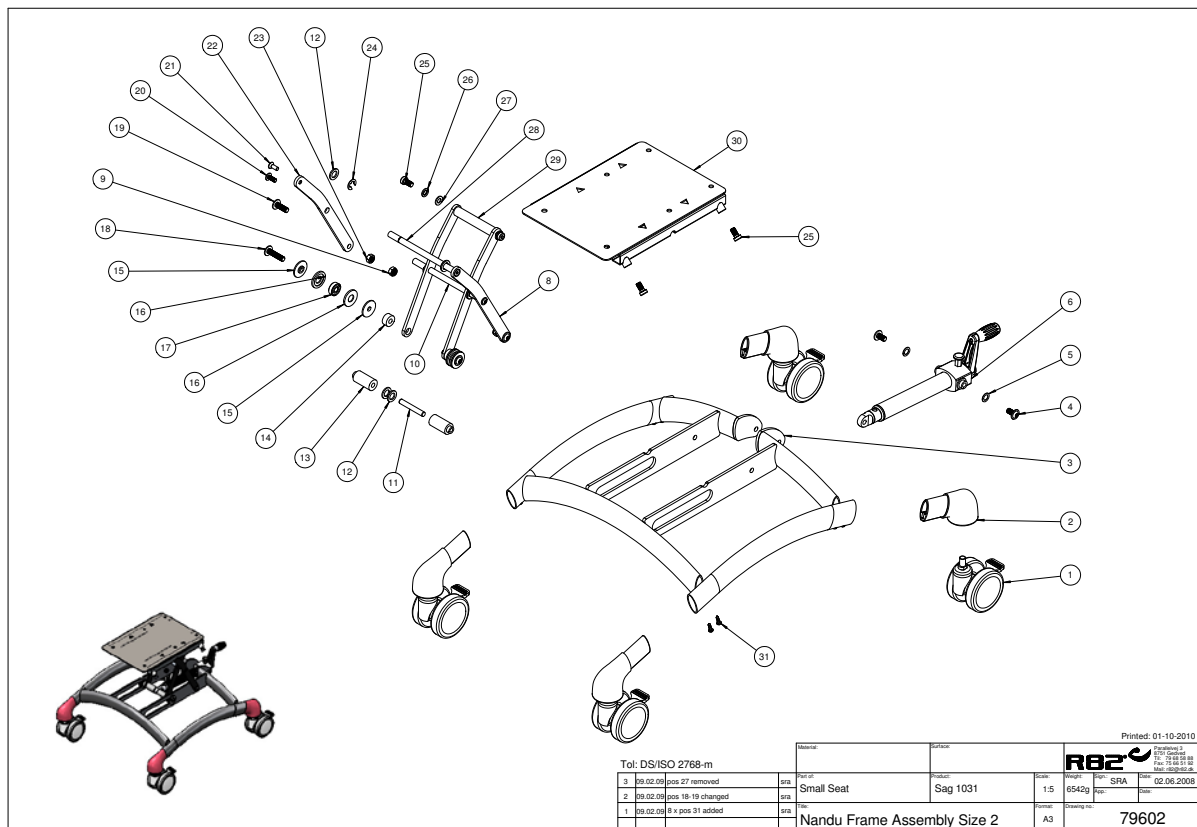

Contents

Seat unit.....	3
Frame.....	4

 R82	Checked by SKM	Revision 3	Checked by PER
	Created date 02.06.2008	Revision date 13.10.2017	Item no. 79601
Project Small Seat Assembly			

Pos. no.	Art. no.	Description	Unit of measure	Quantity	Ean code
1	3007500	75mm black wheel w/brake	PCS	4	5707292487834
2	73614	Holder for wheel size 1	PCS	4	5707292433275
3	77500-54	Small Seat frame size 1, grey	PCS	1	5707292487155
3	77501-54	Small Seat frame size 2, grey	PCS	1	5707292487667
4	0661501	Button head w/flange 8x16	PCS	2	5707292139566
5	1310640	Washer, nature Ø16*10*0,5mm	PCS	2	5707292140760
6	5086100	Spindel mounted toucan/rabbit	PCS	1	5707292420817
8	77516-54	Liftarm Left Side, Painted	PCS	1	5707292487353
9	1607000	Lock nut 8mm, large pack	PCS	2	5707292141378
10	77531	Connector Pin, Lift	PCS	1	5707292487803
11	0530010	Cycle pin Ø8*55mm	PCS	1	5707292513700
12	1310710	Nylon washer	PCS	4	5707292140807
13	77508	Bush	PCS	2	5707292487254
14	77510	Bush diam. 8,2/20mm l=9,5 mm	PCS	2	5707292487278
15	73751	Disk for Seat	PCS	4	5707292430823
16	77521	Disc for seat, pom	PCS	4	5707292501783
17	2985211	Ball bearing 608-2rsh	PCS	2	5707292432124
18	0661135	BUTTON HEAD 8*35 FZB	PCS	2	5707292139528
19	0661125	BUTTON HEAD 8*25 FZB	PCS	2	5707292499769
20	0659501	Button head w/flange M6*16 FZB	PCS	2	5707292356000
21	0621600	Insex screw counters. 6*16	PCS	2	5707292138965
22	77515-54	Liftarm Right Side, Painted	PCS	1	5707292487346
23	1603500	Steel nut 8mm, large pack	PCS	2	5707292141286
24	1145090	Locking disc 9mm,din6799,stain	PCS	4	5707292140609
25	0603530	Insex low head M8x16 stainless	PCS	6	5707292412492
26	1100495	Spring washer M8	PCS	2	5707292458674
27	1103200	Fazet washer 8mm	PCS	2	5707292140296
28	77511	Connector Pin	PCS	1	5707292487285
29	77519-54	Center liftarm, painted	PCS	1	5707292487599
30	77520-54	Seat Frame, painted	PCS	1	5707292487650
31	1940034	Eco-drill M4,2*22	PCS	8	5707292423115
51	6153500	Knob spring 0,5*6,5 mm.	PCS	2	5707292188571
52	1108000	Washer 8mm	PCS	2	5707292140388
53	0622800	Insex screw counters. 6*20	PCS	2	5707292138972
54	82325-60	Plast Seat Panda 2, black	PCS	1	5707292231284
54	82295-60	Plast Seat Panda 2½, black	PCS	1	5707292231192
54	82335-60	Plast Seat Panda 3, black	PCS	1	5707292231369
54	82345-60	Plast Seat Panda 4, black	PCS	1	5707292231444
55	77537	Bracket armsupport size2 right	PCS	1	5707292488053
55	77539	Bracket armsupport size2½ righ	PCS	1	5707292488077
55	77541	Bracket armsupport size 3 righ	PCS	1	5707292488091
55	77543	Bracket armsupport size 4 righ	PCS	1	5707292488114
56	77579	Pur Armrest	PCS	1	5707292517494
57+81	85639-165	Back cover, nandu sz. 1+2, red	SET	1	5707292491190
57+81	85639-265	Back cover, nandu sz.3+4, red	SET	1	5707292491213
58	5700590	Upholst. Back support,left,1+2	PCS	1	5707292489135
58	5700592	Upholst back support,left 3+4	PCS	1	5707292489166
59	77544	Bracket f. Back adjust	PCS	1	5707292487674
60	0641600	Button head screw 6*16	PCS	6	5707292139269