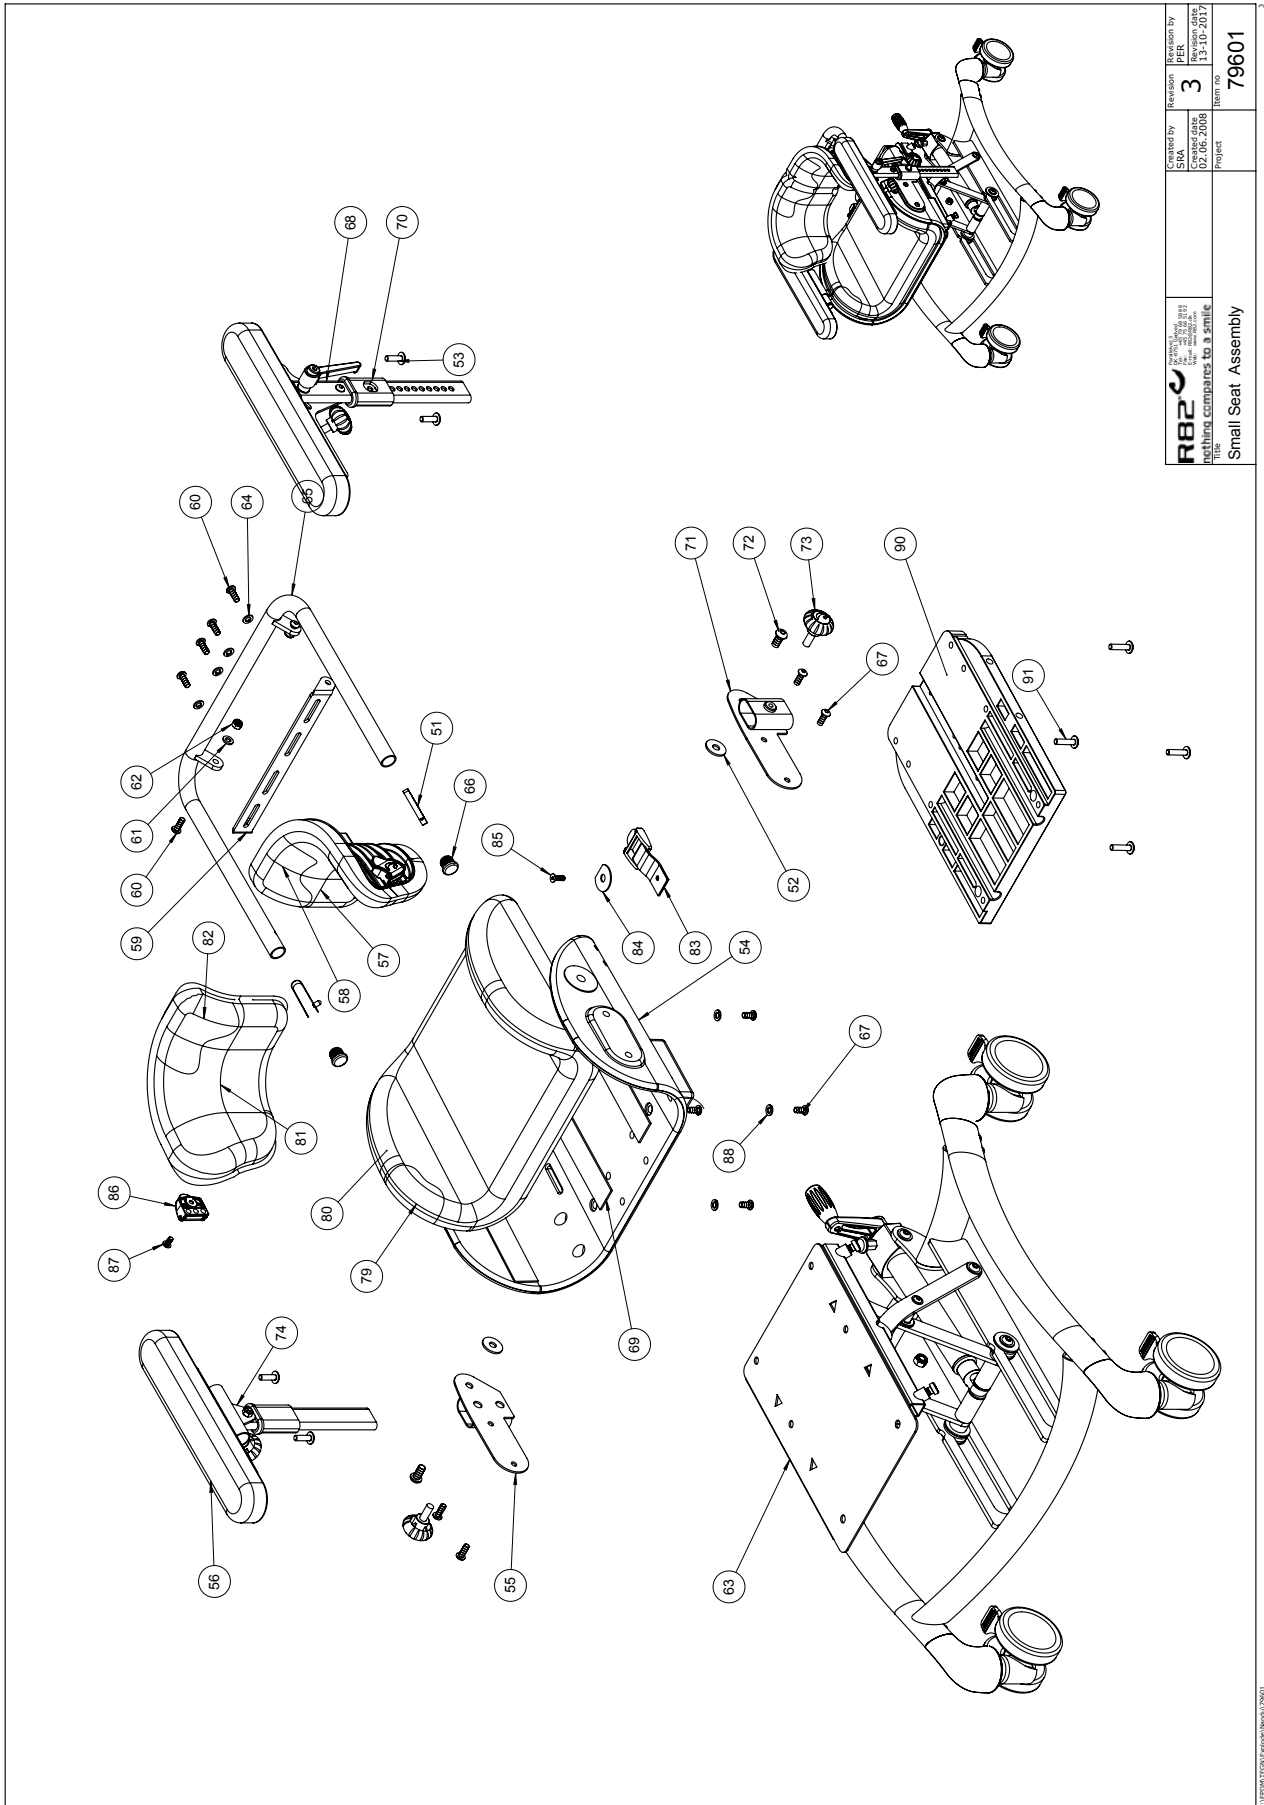

Contents

Seat unit.....	3
Frame.....	4

 R82	Checked by SKM	Revision 3	Checked by PER
	Created date 02.06.2008	Revision date 13.10.2017	Item no. 79601
Project Small Seat Assembly			

Pos. no.	Art. no.	Description	Unit of measure	Quantity	Ean code
1	3007500	75mm black wheel w/brake	PCS	4	5707292487834
2	73614	Holder for wheel size 1	PCS	4	5707292433275
3	77500-54	Small Seat frame size 1, grey	PCS	1	5707292487155
3	77501-54	Small Seat frame size 2, grey	PCS	1	5707292487667
4	0661501	Button head w/flange 8x16	PCS	2	5707292139566
5	1310640	Washer, nature Ø16*10*0,5mm	PCS	2	5707292140760
6	5086100	Spindel mounted toucan/rabbit	PCS	1	5707292420817
8	77516-54	Liftarm Left Side, Painted	PCS	1	5707292487353
9	1607000	Lock nut 8mm, large pack	PCS	2	5707292141378
10	77531	Connector Pin, Lift	PCS	1	5707292487803
11	0530010	Cycle pin Ø8*55mm	PCS	1	5707292513700
12	1310710	Nylon washer	PCS	4	5707292140807
13	77508	Bush	PCS	2	5707292487254
14	77510	Bush diam. 8,2/20mm l=9,5 mm	PCS	2	5707292487278
15	73751	Disk for Seat	PCS	4	5707292430823
16	77521	Disc for seat, pom	PCS	4	5707292501783
17	2985211	Ball bearing 608-2rsh	PCS	2	5707292432124
18	0661135	BUTTON HEAD 8*35 FZB	PCS	2	5707292139528
19	0661125	BUTTON HEAD 8*25 FZB	PCS	2	5707292499769
20	0659501	Button head w/flange M6*16 FZB	PCS	2	5707292356000
21	0621600	Insex screw counters. 6*16	PCS	2	5707292138965
22	77515-54	Liftarm Right Side, Painted	PCS	1	5707292487346
23	1603500	Steel nut 8mm, large pack	PCS	2	5707292141286
24	1145090	Locking disc 9mm,din6799,stain	PCS	4	5707292140609
25	0603530	Insex low head M8x16 stainless	PCS	6	5707292412492
26	1100495	Spring washer M8	PCS	2	5707292458674
27	1103200	Fazet washer 8mm	PCS	2	5707292140296
28	77511	Connector Pin	PCS	1	5707292487285
29	77519-54	Center liftarm, painted	PCS	1	5707292487599
30	77520-54	Seat Frame, painted	PCS	1	5707292487650
31	1940034	Eco-drill M4,2*22	PCS	8	5707292423115
51	6153500	Knob spring 0,5*6,5 mm.	PCS	2	5707292188571
52	1108000	Washer 8mm	PCS	2	5707292140388
53	0622800	Insex screw counters. 6*20	PCS	2	5707292138972
54	82325-60	Plast Seat Panda 2, black	PCS	1	5707292231284
54	82295-60	Plast Seat Panda 2½, black	PCS	1	5707292231192
54	82335-60	Plast Seat Panda 3, black	PCS	1	5707292231369
54	82345-60	Plast Seat Panda 4, black	PCS	1	5707292231444
55	77537	Bracket armsupport size2 right	PCS	1	5707292488053
55	77539	Bracket armsupport size2½ righ	PCS	1	5707292488077
55	77541	Bracket armsupport size 3 righ	PCS	1	5707292488091
55	77543	Bracket armsupport size 4 righ	PCS	1	5707292488114
56	77579	Pur Armrest	PCS	1	5707292517494
57+81	85639-165	Back cover, nandu sz. 1+2, red	SET	1	5707292491190
57+81	85639-265	Back cover, nandu sz.3+4, red	SET	1	5707292491213
58	5700590	Upholst. Back support,left,1+2	PCS	1	5707292489135
58	5700592	Upholst back support,left 3+4	PCS	1	5707292489166
59	77544	Bracket f. Back adjust	PCS	1	5707292487674
60	0641600	Button head screw 6*16	PCS	6	5707292139269