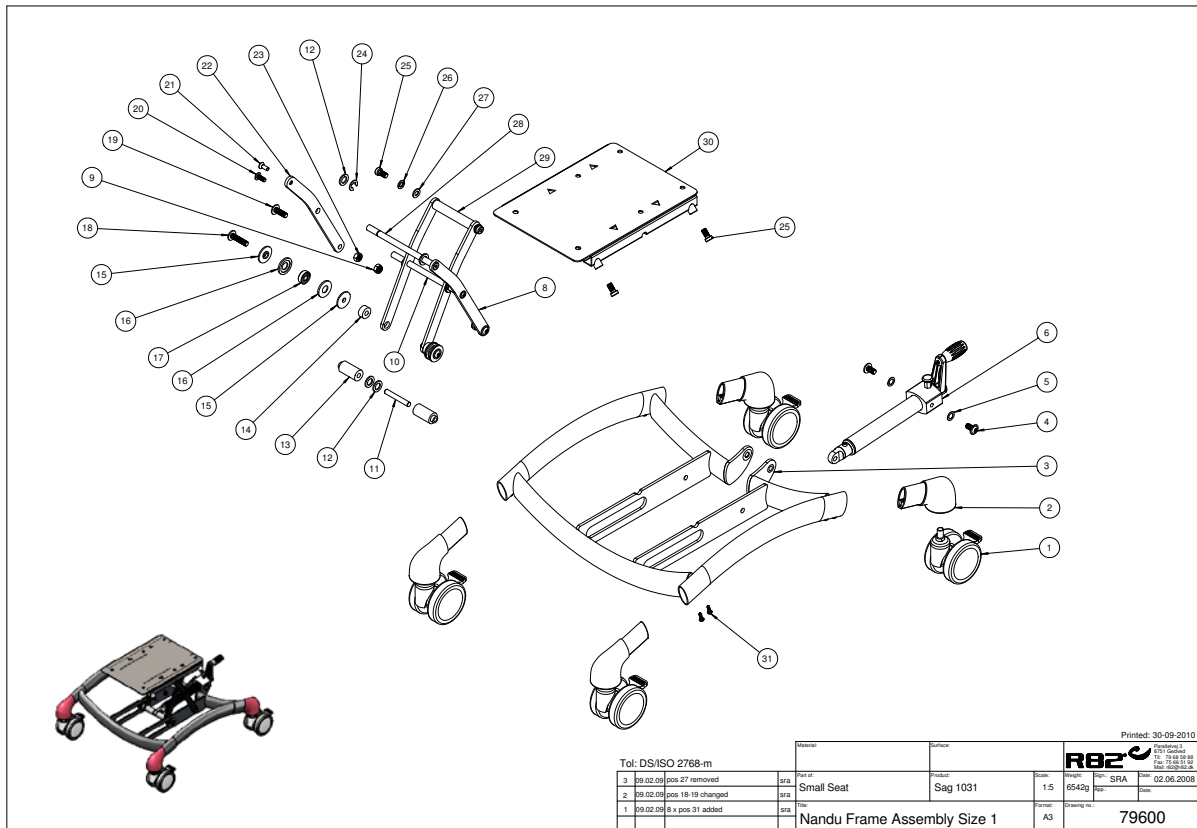

Contents

Seat unit.....	3
Frame.....	4

 R82	Checked by SKM	Revision 3	Checked by PER
	Created date 02.06.2008	Revision date 13.10.2017	Item no. 79601
Project Small Seat Assembly			

Pos. no.	Art. no.	Description	Unit of measure	Quantity	Ean code
1	3007500	75mm black wheel w/brake	PCS	4	5707292487834
2	73614	Holder for wheel size 1	PCS	4	5707292433275
3	77500-54	Small Seat frame size 1, grey	PCS	1	5707292487155
3	77501-54	Small Seat frame size 2, grey	PCS	1	5707292487667
4	0661501	Button head w/flange 8x16	PCS	2	5707292139566
5	1310640	Washer, nature Ø16*10*0,5mm	PCS	2	5707292140760
6	5086100	Spindel mounted toucan/rabbit	PCS	1	5707292420817
8	77516-54	Liftarm Left Side, Painted	PCS	1	5707292487353
9	1607000	Lock nut 8mm, large pack	PCS	2	5707292141378
10	77531	Connector Pin, Lift	PCS	1	5707292487803
11	0530010	Cycle pin Ø8*55mm	PCS	1	5707292513700
12	1310710	Nylon washer	PCS	4	5707292140807
13	77508	Bush	PCS	2	5707292487254
14	77510	Bush diam. 8,2/20mm l=9,5 mm	PCS	2	5707292487278
15	73751	Disk for Seat	PCS	4	5707292430823
16	77521	Disc for seat, pom	PCS	4	5707292501783
17	2985211	Ball bearing 608-2rsh	PCS	2	5707292432124
18	0661135	BUTTON HEAD 8*35 FZB	PCS	2	5707292139528
19	0661125	BUTTON HEAD 8*25 FZB	PCS	2	5707292499769
20	0659501	Button head w/flange M6*16 FZB	PCS	2	5707292356000
21	0621600	Insex screw counters. 6*16	PCS	2	5707292138965
22	77515-54	Liftarm Right Side, Painted	PCS	1	5707292487346
23	1603500	Steel nut 8mm, large pack	PCS	2	5707292141286
24	1145090	Locking disc 9mm,din6799,stain	PCS	4	5707292140609
25	0603530	Insex low head M8x16 stainless	PCS	6	5707292412492
26	1100495	Spring washer M8	PCS	2	5707292458674
27	1103200	Fazet washer 8mm	PCS	2	5707292140296
28	77511	Connector Pin	PCS	1	5707292487285
29	77519-54	Center liftarm, painted	PCS	1	5707292487599
30	77520-54	Seat Frame, painted	PCS	1	5707292487650
31	1940034	Eco-drill M4,2*22	PCS	8	5707292423115
51	6153500	Knob spring 0,5*6,5 mm.	PCS	2	5707292188571
52	1108000	Washer 8mm	PCS	2	5707292140388
53	0622800	Insex screw counters. 6*20	PCS	2	5707292138972
54	82325-60	Plast Seat Panda 2, black	PCS	1	5707292231284
54	82295-60	Plast Seat Panda 2½, black	PCS	1	5707292231192
54	82335-60	Plast Seat Panda 3, black	PCS	1	5707292231369
54	82345-60	Plast Seat Panda 4, black	PCS	1	5707292231444
55	77537	Bracket armsupport size2 right	PCS	1	5707292488053
55	77539	Bracket armsupport size2½ righ	PCS	1	5707292488077
55	77541	Bracket armsupport size 3 righ	PCS	1	5707292488091
55	77543	Bracket armsupport size 4 righ	PCS	1	5707292488114
56	77579	Pur Armrest	PCS	1	5707292517494
57+81	85639-165	Back cover, nandu sz. 1+2, red	SET	1	5707292491190
57+81	85639-265	Back cover, nandu sz.3+4, red	SET	1	5707292491213
58	5700590	Upholst. Back support,left,1+2	PCS	1	5707292489135
58	5700592	Upholst back support,left 3+4	PCS	1	5707292489166
59	77544	Bracket f. Back adjust	PCS	1	5707292487674
60	0641600	Button head screw 6*16	PCS	6	5707292139269