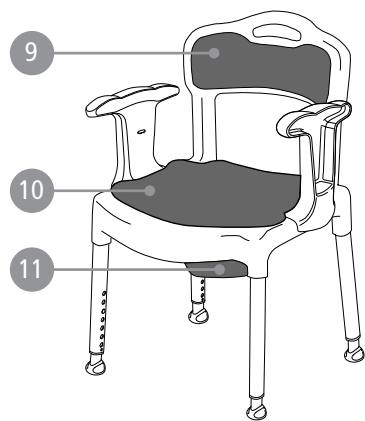

Etac Swift/Swift Commode/Swift freestanding Etac Smart/Edge/Easy

78291G 16-01-26

Swift Family

Edge/Edge low

Swift Commode

Swift freestanding

Easy

Smart/Smart low

Pos	Spare parts		Product								
	Description	Item no	Edge	Edge low	Swift	Swift low	Swift freestanding	Swift Commode	Easy	Smart	Smart low
1	Backrest Swift, grey	84005069			x	x		x			
	Backrest Swift, green	81701120			x						
2	Armrest Swift, grey	84005074			x	x	x	x			
	Armrest Swift, green	81701110			x						
3	Lock button Swift/Edge	84005078	x	x	x	x	x	x	x	x	x
4	Button/Spring Swift	84005055			x	x	x	x	x	x	x
5	Button/Spring Edge	84005058	x	x							
6	Leg Swift/Edge, compl grey	84005062	x		x		x	x	x	x	
	Leg Swift/Edge low, compl grey	84005079		x		x					x
	Leg Swift, complete green	84005054			x						
	Leg compl volcano grey	84006152	x		x		x	x	x	x	
	Leg low compl volcano grey	84006153		x		x					x
7	Ferrule swift, 4 pcs grey	84005063			x	x	x	x	x	x	x
	Ferrule Swift, 4 pcs green	84005053			x						
	Ferrule 4 pcs volcano grey	84006150			x	x	x	x	x	x	x
8	Ferrule Edge, 3 pcs grey	84005057	x	x							
	Ferrule Edge 3 pcs volcano grey	84006151	x	x							
9	Soft back black Swift Commode	84005065						x			
10	Soft seat Swift Commode, grey	84005064						x			
11	Pan Swift Commode	84005066						x			
12	Lid Swift Commode, with handle	84005067						x			
13	Pan incl lid Swift Commode	84005068						x			