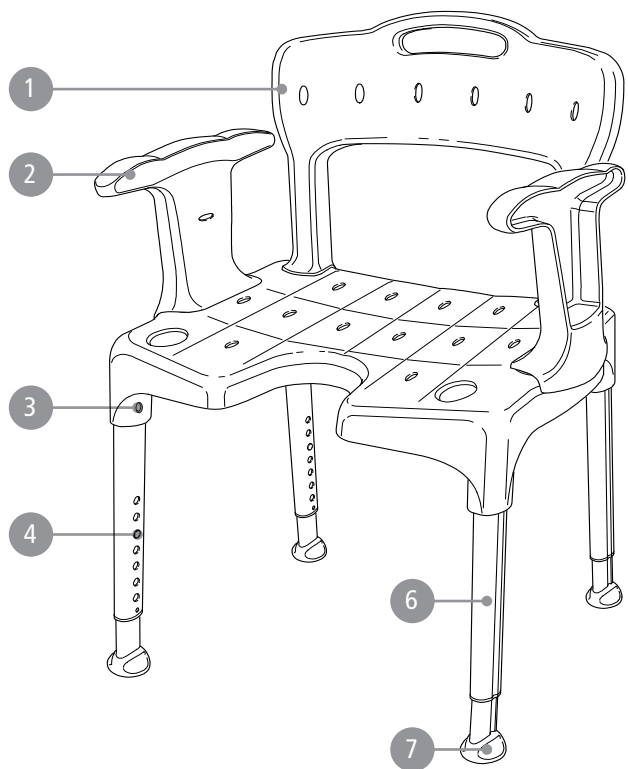

Etac Swift/Swift Commode/Swift freestanding Etac Smart/Edge/Easy

78291G 16-01-26

Swift Family

Edge/Edge low

Swift Commode

Swift freestanding

Easy

Smart/Smart low

Pos	Spare parts		Product								
	Description	Item no	Edge	Edge low	Swift	Swift low	Swift freestanding	Swift Commode	Easy	Smart	Smart low
1	Backrest Swift, grey	84005069			x	x		x			
	Backrest Swift, green	81701120			x						
2	Armrest Swift, grey	84005074			x	x	x	x			
	Armrest Swift, green	81701110			x						
3	Lock button Swift/Edge	84005078	x	x	x	x	x	x	x	x	x
4	Button/Spring Swift	84005055			x	x	x	x	x	x	x
5	Button/Spring Edge	84005058	x	x							
6	Leg Swift/Edge, compl grey	84005062	x		x		x	x	x	x	
	Leg Swift/Edge low, compl grey	84005079		x		x					x
	Leg Swift, complete green	84005054			x						
	Leg compl volcano grey	84006152	x		x		x	x	x	x	
	Leg low compl volcano grey	84006153		x		x					x
7	Ferrule swift, 4 pcs grey	84005063			x	x	x	x	x	x	x
	Ferrule Swift, 4 pcs green	84005053			x						
	Ferrule 4 pcs volcano grey	84006150			x	x	x	x	x	x	x
8	Ferrule Edge, 3 pcs grey	84005057	x	x							
	Ferrule Edge 3 pcs volcano grey	84006151	x	x							
9	Soft back black Swift Commode	84005065						x			
10	Soft seat Swift Commode, grey	84005064						x			
11	Pan Swift Commode	84005066						x			
12	Lid Swift Commode, with handle	84005067						x			
13	Pan incl lid Swift Commode	84005068						x			