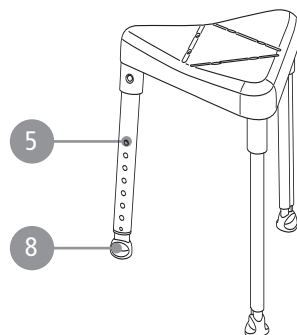

Etac Swift/Swift Commode/Swift freestanding Etac Smart/Edge/Easy

78291G 16-01-26

Swift Family

Edge/Edge low

Swift Commode

Swift freestanding

Easy

Smart/Smart low

Pos	Spare parts		Product								
	Description	Item no	Edge	Edge low	Swift	Swift low	Swift freestanding	Swift Commode	Easy	Smart	Smart low
1	Backrest Swift, grey	84005069			x	x		x			
	Backrest Swift, green	81701120			x						
2	Armrest Swift, grey	84005074			x	x	x	x			
	Armrest Swift, green	81701110			x						
3	Lock button Swift/Edge	84005078	x	x	x	x	x	x	x	x	x
4	Button/Spring Swift	84005055			x	x	x	x	x	x	x
5	Button/Spring Edge	84005058	x	x							
6	Leg Swift/Edge, compl grey	84005062	x		x		x	x	x	x	
	Leg Swift/Edge low, compl grey	84005079		x		x					x
	Leg Swift, complete green	84005054			x						
	Leg compl volcano grey	84006152	x		x		x	x	x	x	
	Leg low compl volcano grey	84006153		x		x					x
7	Ferrule swift, 4 pcs grey	84005063			x	x	x	x	x	x	x
	Ferrule Swift, 4 pcs green	84005053			x						
	Ferrule 4 pcs volcano grey	84006150			x	x	x	x	x	x	x
8	Ferrule Edge, 3 pcs grey	84005057	x	x							
	Ferrule Edge 3 pcs volcano grey	84006151	x	x							
9	Soft back black Swift Commode	84005065						x			
10	Soft seat Swift Commode, grey	84005064						x			
11	Pan Swift Commode	84005066						x			
12	Lid Swift Commode, with handle	84005067						x			
13	Pan incl lid Swift Commode	84005068						x			