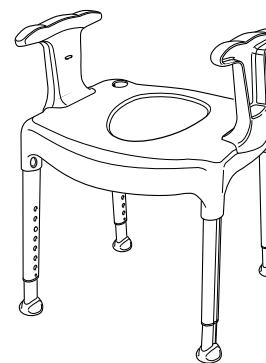

Etac Swift/Swift Commode/Swift freestanding Etac Smart/Edge/Easy

78291G 16-01-26

Swift Family

Edge/Edge low

Swift Commode

Swift freestanding

Easy

Smart/Smart low

Pos	Spare parts		Product								
	Description	Item no	Edge	Edge low	Swift	Swift low	Swift freestanding	Swift Commode	Easy	Smart	Smart low
1	Backrest Swift, grey	84005069			x	x		x			
	Backrest Swift, green	81701120			x						
2	Armrest Swift, grey	84005074			x	x	x	x			
	Armrest Swift, green	81701110			x						
3	Lock button Swift/Edge	84005078	x	x	x	x	x	x	x	x	x
4	Button/Spring Swift	84005055			x	x	x	x	x	x	x
5	Button/Spring Edge	84005058	x	x							
6	Leg Swift/Edge, compl grey	84005062	x		x		x	x	x	x	
	Leg Swift/Edge low, compl grey	84005079		x		x					x
	Leg Swift, complete green	84005054			x						
	Leg compl volcano grey	84006152	x		x		x	x	x	x	
	Leg low compl volcano grey	84006153		x		x					x
7	Ferrule swift, 4 pcs grey	84005063			x	x	x	x	x	x	x
	Ferrule Swift, 4 pcs green	84005053			x						
	Ferrule 4 pcs volcano grey	84006150			x	x	x	x	x	x	x
8	Ferrule Edge, 3 pcs grey	84005057	x	x							
	Ferrule Edge 3 pcs volcano grey	84006151	x	x							
9	Soft back black Swift Commode	84005065						x			
10	Soft seat Swift Commode, grey	84005064						x			
11	Pan Swift Commode	84005066						x			
12	Lid Swift Commode, with handle	84005067						x			
13	Pan incl lid Swift Commode	84005068						x			