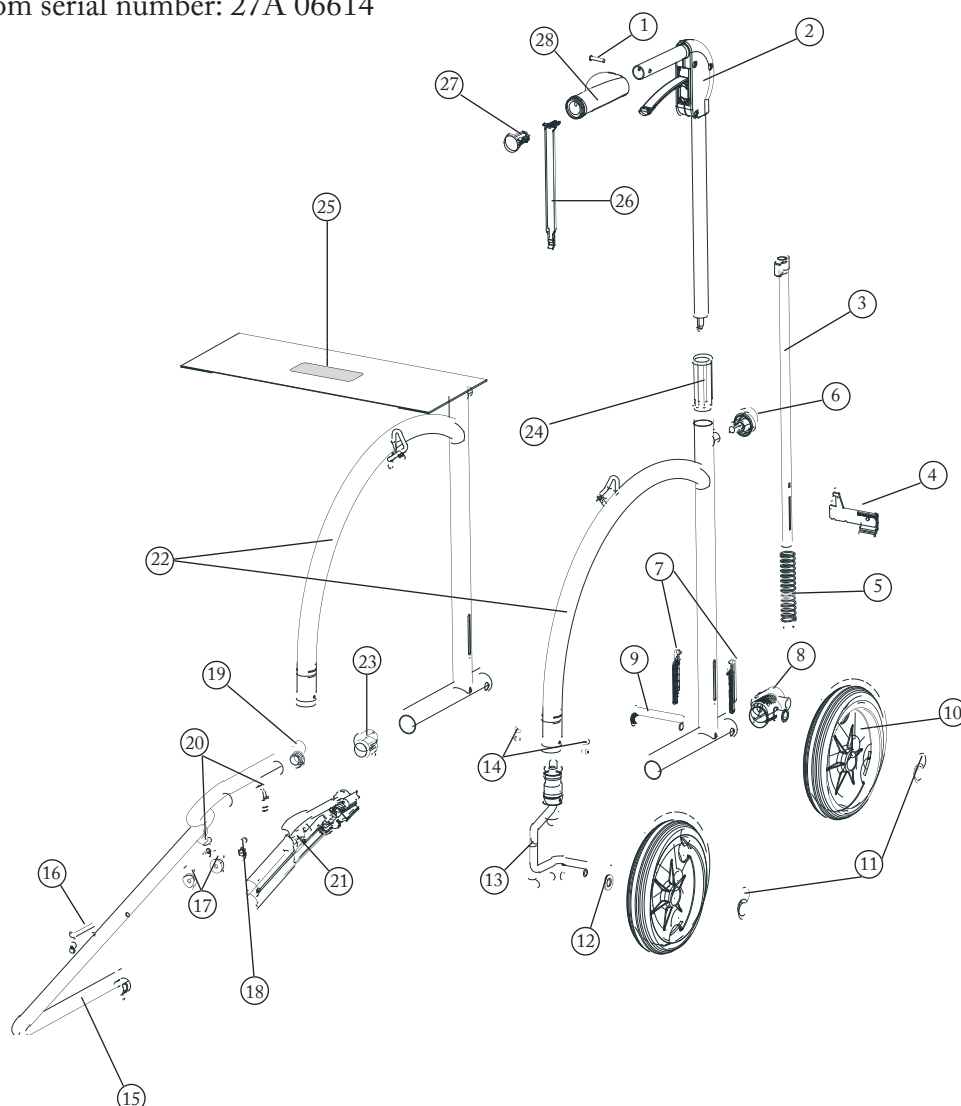

Tango

Valid from serial number: 27A 06614

Pos	Prescription	Art no	Pos	Prescription	Art no
1	Screw PT-KX K50x 18	11412	15	Cross pipe Tango right	25803-42-1
2	Handle bow Tango	25917		Cross pipe Tango left	25803-42-2
3	Brake tubes Tango compl	25842	16	Screw M 6x 55 MC6S 12.9	11351
4	Brake plate Tango kompl right	25843-1	17	Prifile washer Tango D22 d6.3	50437
	Brake plate Tango compl left	25843-2	18	Domed nut M 6 black	12005
5	Spring Tango brake lower	80928	19	Dust cover 22x1.5 black	50070
6	Knob Tango	80930	20	Screw B 8x 16 M6S RXS	11301
7	Slidebushing Tango	50457	21	Slidebar right Tango	50447
8	Tipper Tango	50443		Slidebar left Tango	50448
9	Axle wheel Tango back	80929	22	Side frame Tango right	25844-14-1
10	Wheel Tango 210 mm solid	50453		Side frame Tango left	25844-14-2
11	Starlock black chrome with cap	13073	23	Bushing Tango	50456
12	Washer BRB HB200 d13	13018	24	Bushing to tube Tango	50442
13	Front fork Tango compl	25845	25	Seat Tango	50451
14	Screw PT-KX K40x 8	11409	26	Brakeleash Tango	50459
			27	Plug Tango	50458
			28	Handle right Tango	50445
				Handle left Tango	50446