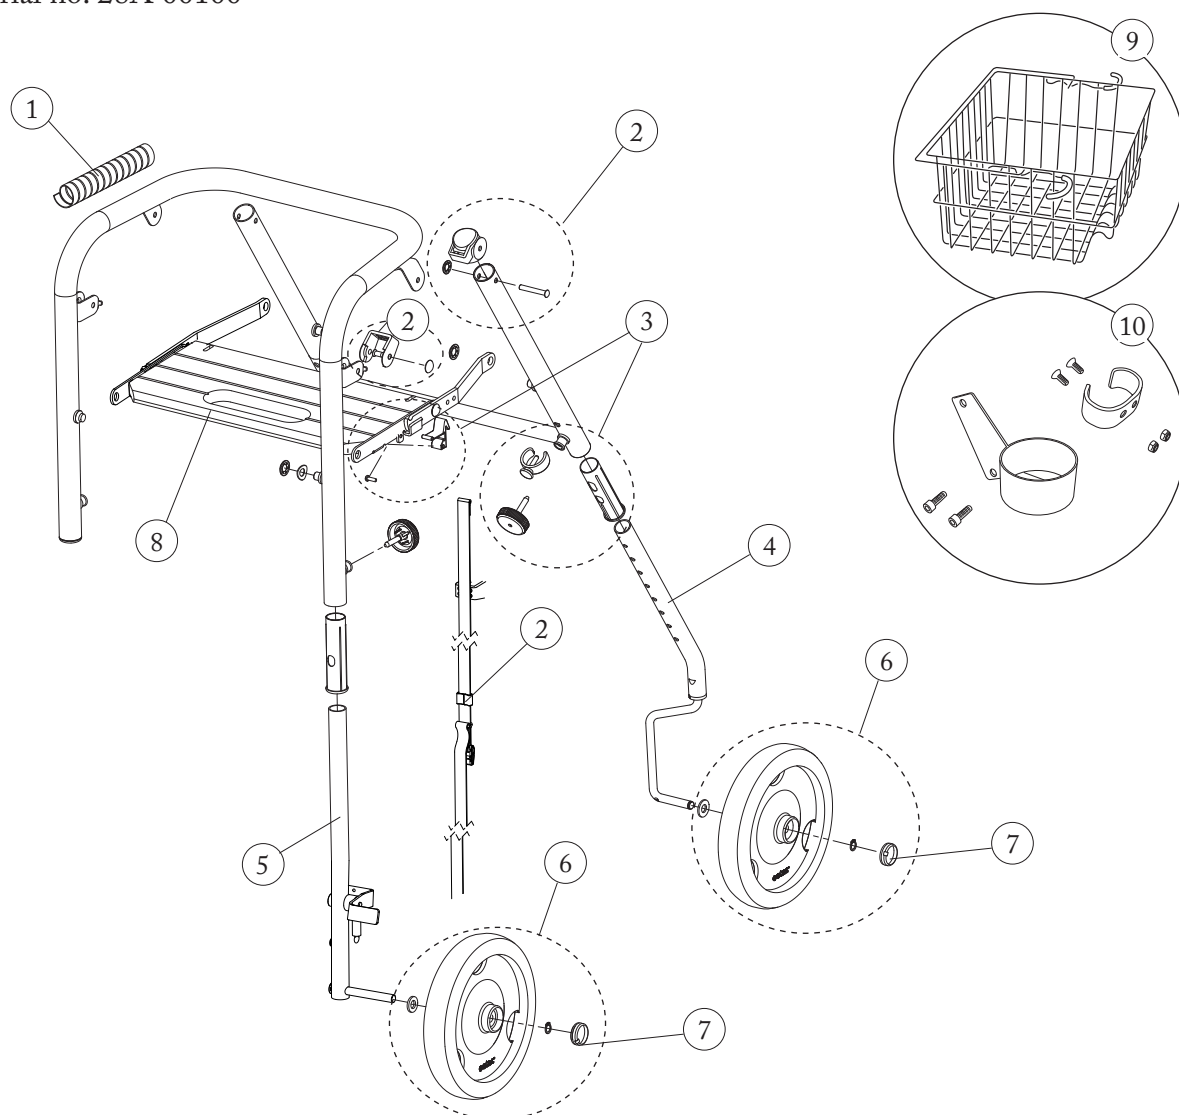

Avant wide

Valid from serial no: 28A 00100

Pos	Description	Item no
1	Handle strap black	25119
2	Brake handle compl (up to ser no 010543)	81636
	Brake handle compl (from ser no 010544)	82154
3	Knob and security lock kit	81639
4	Frame extension front	26203
5	Frame extension rear	81638
6	Wheel kit 2-pcs	81947
7	Dust cover wheel 4-pcs	81637
8	Seat compl (up to ser no 010543)	25796
	Seat compl (from ser no 010544)	82159
9	Basket	25841-15
10	Crutch holder	24940