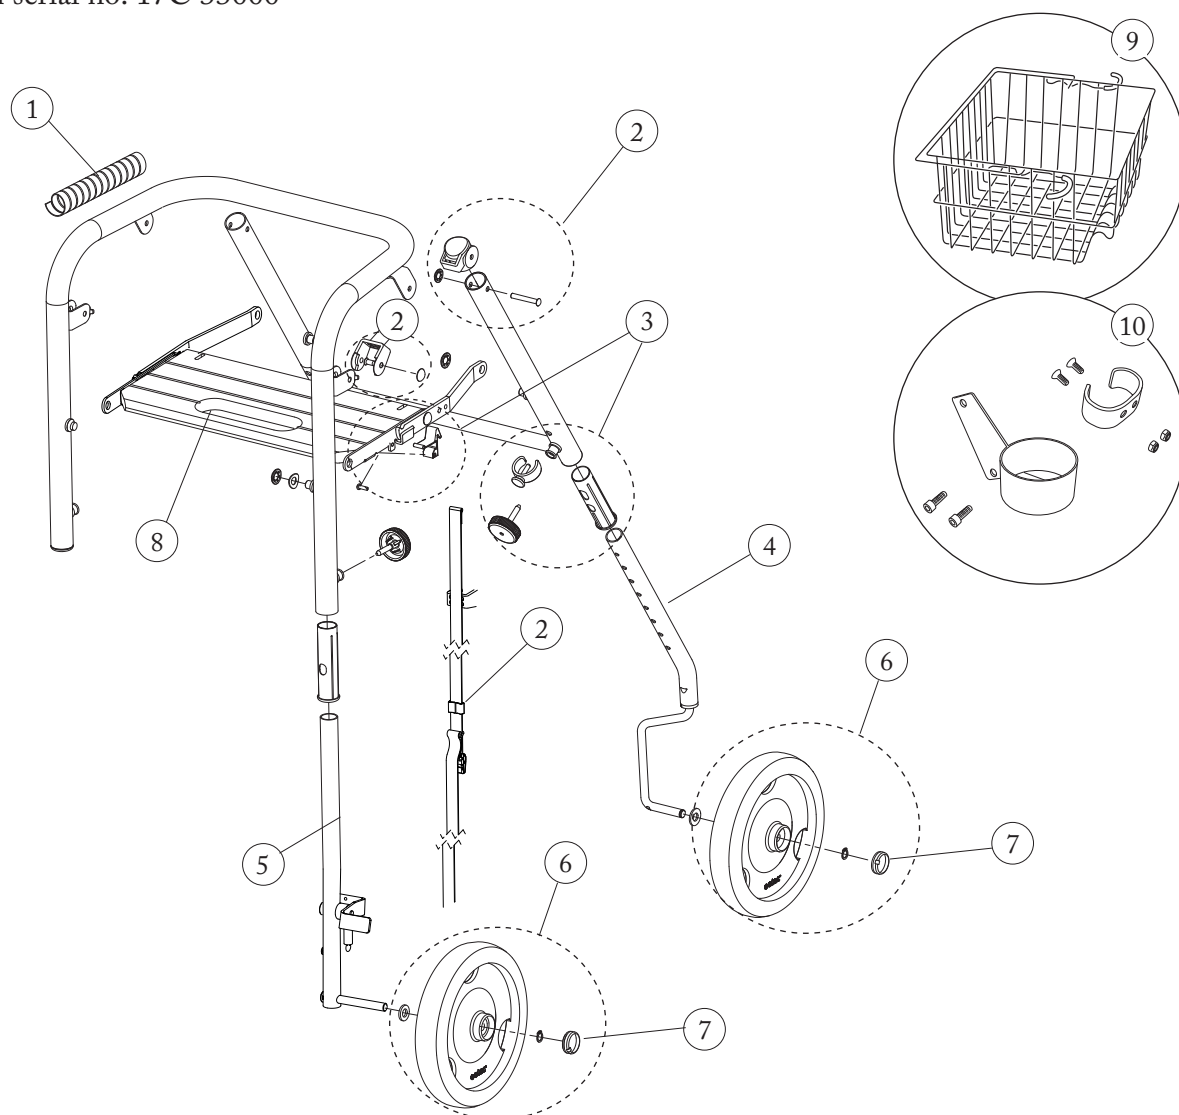

Avant

Valid from serial no: 17C 33000

Pos	Description	Item no
1	Handle strap black	25119
2	Brake handle compl (up to ser no 010543)	81636
	Brake handle compl (from ser no 010544)	82154
3	Knob and security lock kit	81639
4	Frame extension front	26203
5	Frame extension rear	81638
6	Wheel kit, 2 pcs	81947
7	Dust cover wheel, 4 pcs	81637
8	Seat compl wood (up to ser no 010543)	25673
	Seat compl plastic (from ser no 010544) ..	82030
9	Basket	25659-15
10	Crutch holder	24940