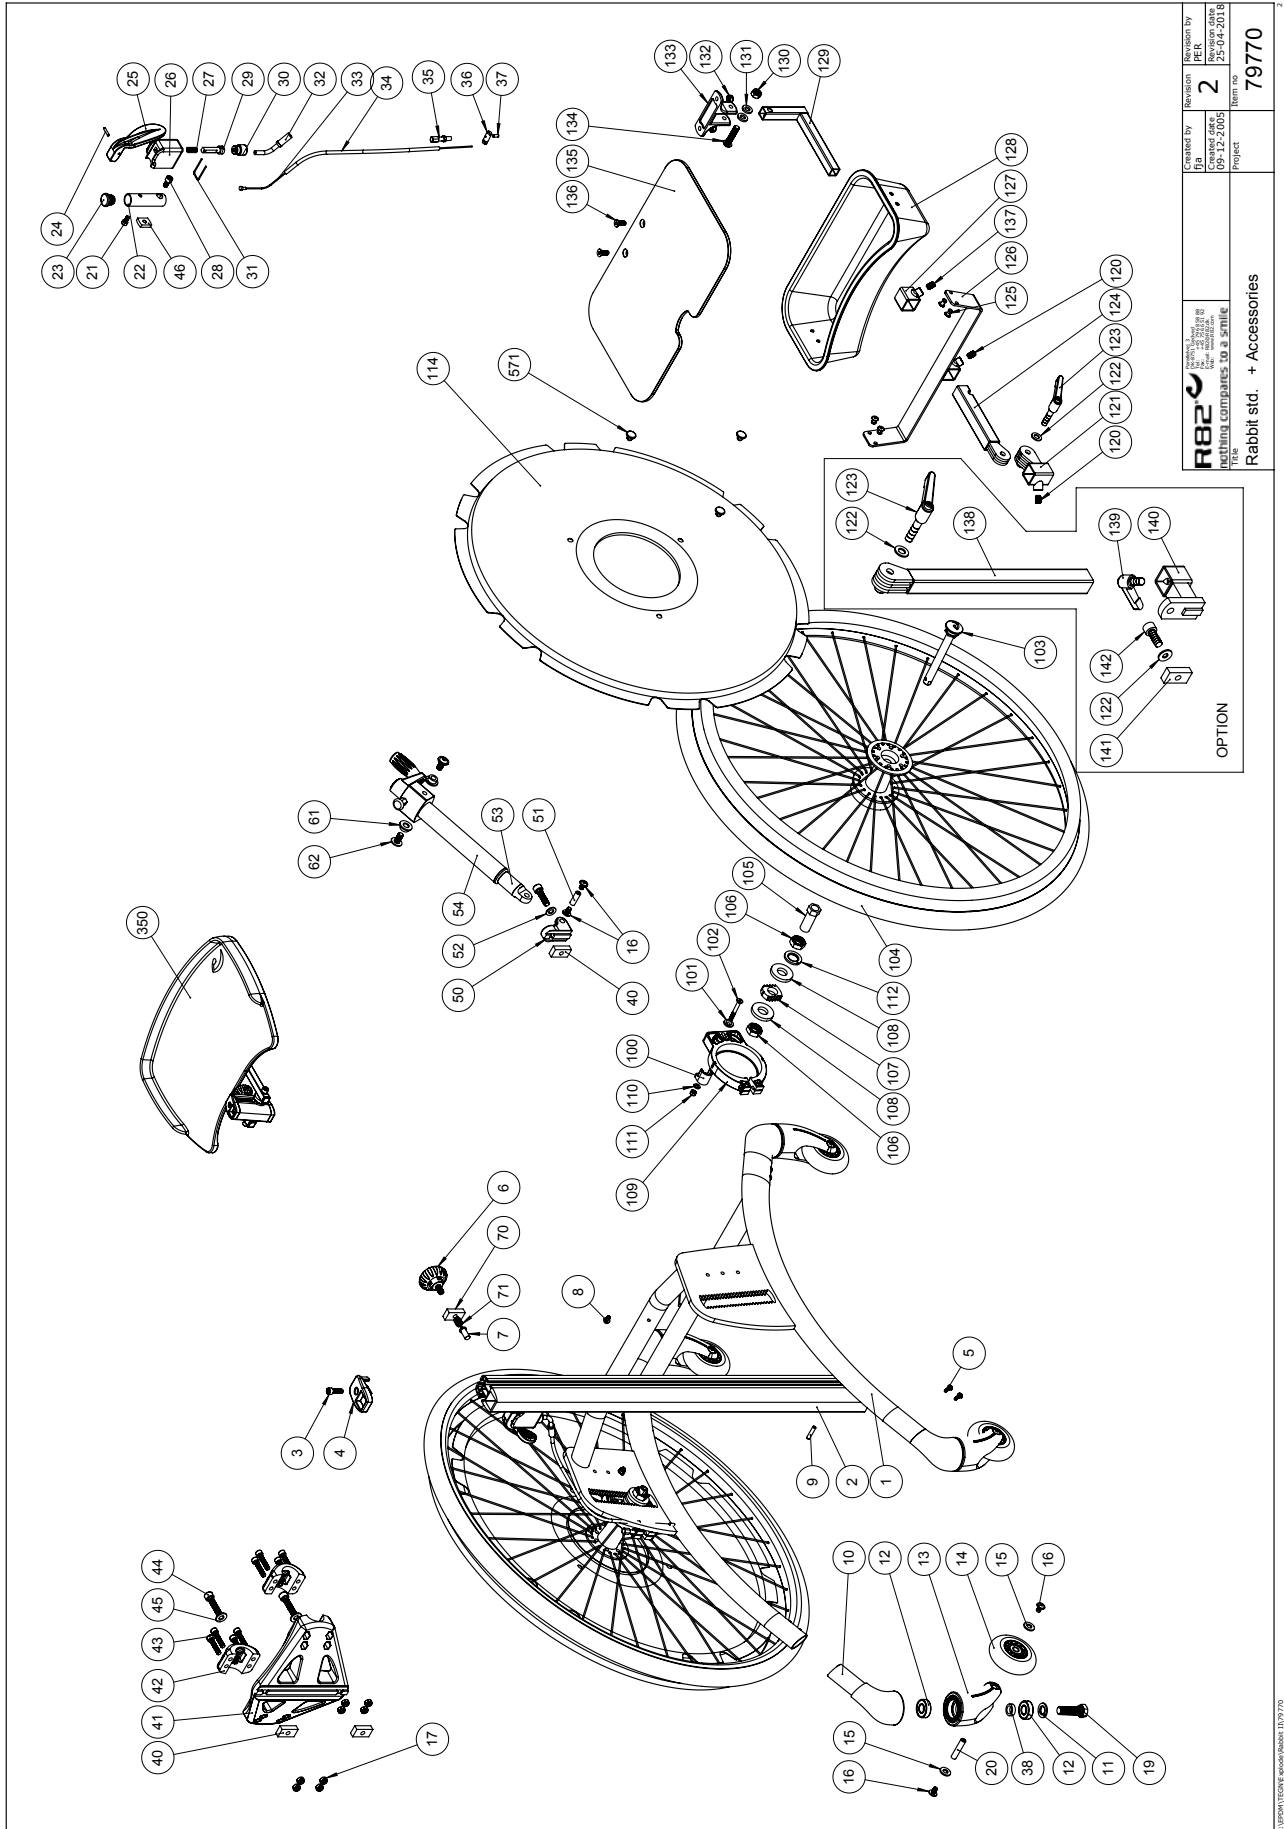

Contents

Rabbit and tray.....	3
Foot plates, foot supports and knee supports.....	6
Chest supports, back supports, head support	10

Position	No.	Description	Quantity	Unit of Measure	Ean code
1	72951-31	Stand support frame 1, red	1	PCS	5707292762962
1	72952-32	Rabbit frame size 2, blue	1	PCS	5707292762931
1	72953-54	Rabbit frame size 3, silver	1	PCS	5707292433183
2	73621	Profile size 1, 500 mm	1	PCS	5707292435965
2	73622	Profile size 2, 700 mm	1	PCS	5707292435972
2	73623	Profile size 3, 800 mm	1	PCS	5707292435989
2	73624	Profile size 4, 1000	1	PCS	5707292435996
3	0602200	Insex screw 6*16	1	PCS	5707292138095
4	72610	Plug for pile	1	PCS	5707292420718
5	1940034	Eco-drill M4,2*22	8	PCS	5707292423115
6	3502545	R82 handle dia.45 M8*15mm	1	PCS	5707292450456
7	72611	Trust pad	1	PCS	5707292450500
8	1902730	Crosshead screw M5*10, FZB	2	PCS	5707292433084
9	0589230	Stainless spring pin 5*30	1	PCS	5707292436603
16	0659010	Button head with flange M6*10	2	PCS	5707292356819
17	1606500	LOCK NUT 6 MM	8	PCS	5707292141361
21,33 and 46	5086110	Handgrip f. Brake comp.rabbit	2	PCS	5707292458209
32	0389000	Angled cable tightener, 45°	2	PCS	5707292136152
34	5002997	Braking cable, rabbit, 35 cm	2	PCS	5707292436009
34	5001600	Cable for back new Rabbit	2	PCS	5707292154491
34	5002756	Cable for recline, outer 1-4	2	PCS	5707292413673
35	0380000	Cable tighter M5*23	2	PCS	5707292135933
36	0380100	Clip for cable	2	PCS	5707292136015
37	0387000	End nipple for outer casing	2	PCS	5707292136091
40	72694	Slidebar	3	PCS	5707292407931
41+42	5086120	Mounting plate w/bearing shell	1	SET	5707292497253
43	0602401	Insex screw 6*30	8	PCS	5707292138125
44	0603000	Insex screw 8*35	2	PCS	5707292138217
45	1102010	Face plate 8,4*18*2mm, FZB	2	PCS	5707292429766
50	72701	Knee joint	1	PCS	5707292420824
51	72702	Shaft	1	PCS	5707292407924
52	1103200	Fazet washer 8mm	1	PCS	5707292140296
53	0602600	Insex 8*30	1	PCS	5707292138170
54	5086100	Spindel mounted toucan/rabbit	1	PCS	5707292420817
61	72878	Bush for holder	2	PCS	5707292418678
62	0661501	Button head w/flange 8x16	2	PCS	5707292139566
70	72694	Slidebar	1	PCS	5707292407931
71	0310521	Compression spring 1.2*8	1	PCS	5707292450463
100	72960	Stabilizer for Rabbit brake	2	PCS	5707292439963
101	72979	Washer f/5mm countersunk screw	2	PCS	5707292433404
102	0609724	Insex 5*40 uh. Fzb	2	PCS	5707292434999
103	2985090	Stainless q-release, Rabbit	2	PCS	5707292436498
104	3302622-2	22" Wheel fo Rabbit w/flexel	2	PCS	5707292596697
104	3302624-2	24" Wheel for rabbit, w/flexel	2	PCS	5707292596628
104	3302626-2	26" Wheel for rabbit, w/flexel	2	PCS	5707292596680
104	3302629-3	29" Wheel for rabbit, w/pur	2	PCS	5707292591142
104	3302632-2	32" RABBIT WHEEL WITH PUR	2	PCS	5707292596598
104	3302636-2	36" FOR RABBIT W/PUR	2	PCS	5707292596253