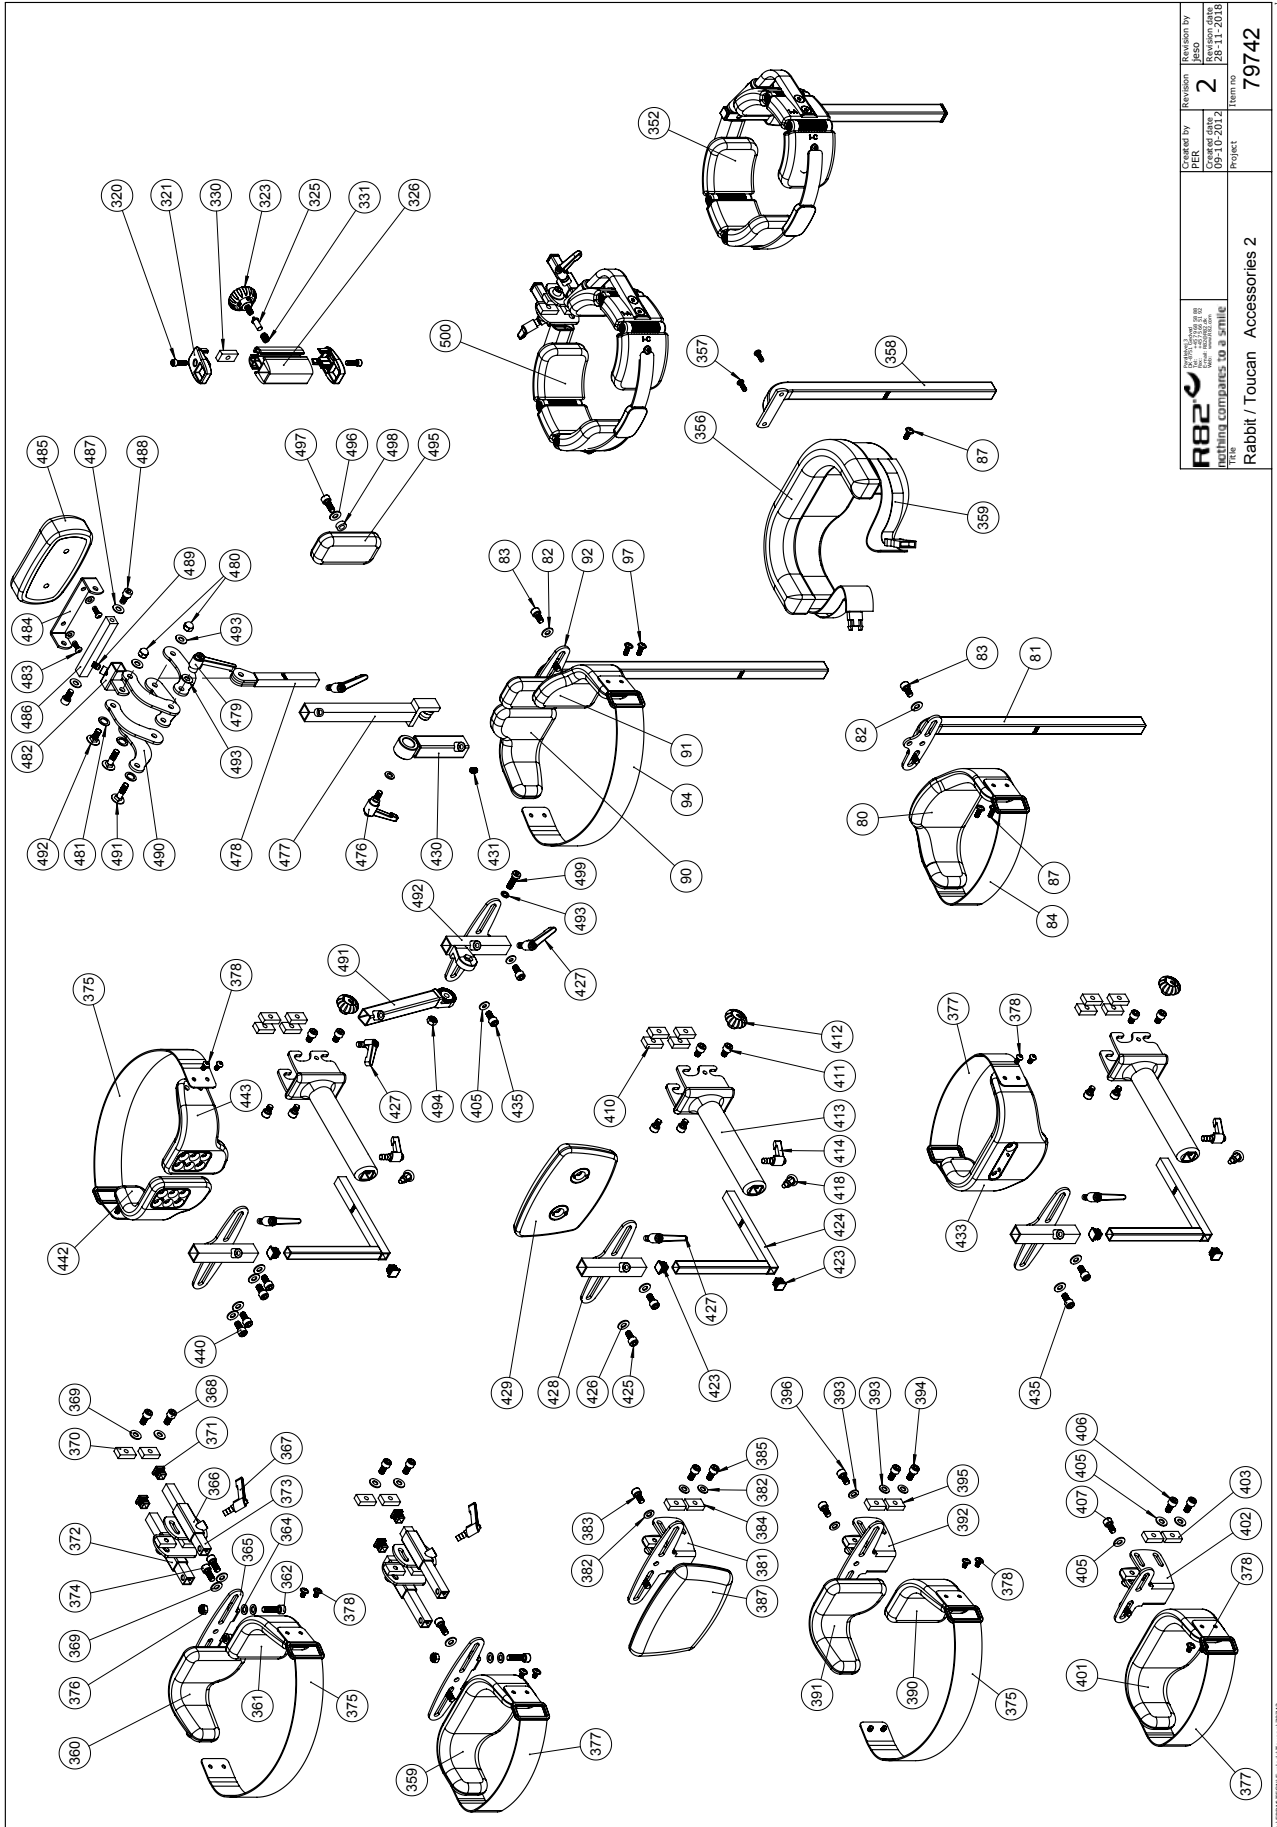

R82 THE LEADING COMPANIES TO A SMILE	Prepared by Project	Revision 2	Revision date 28-11-2018
	Created date 09-10-2012	Item no 79742	Project Rabbit / Toucan Accessories 2