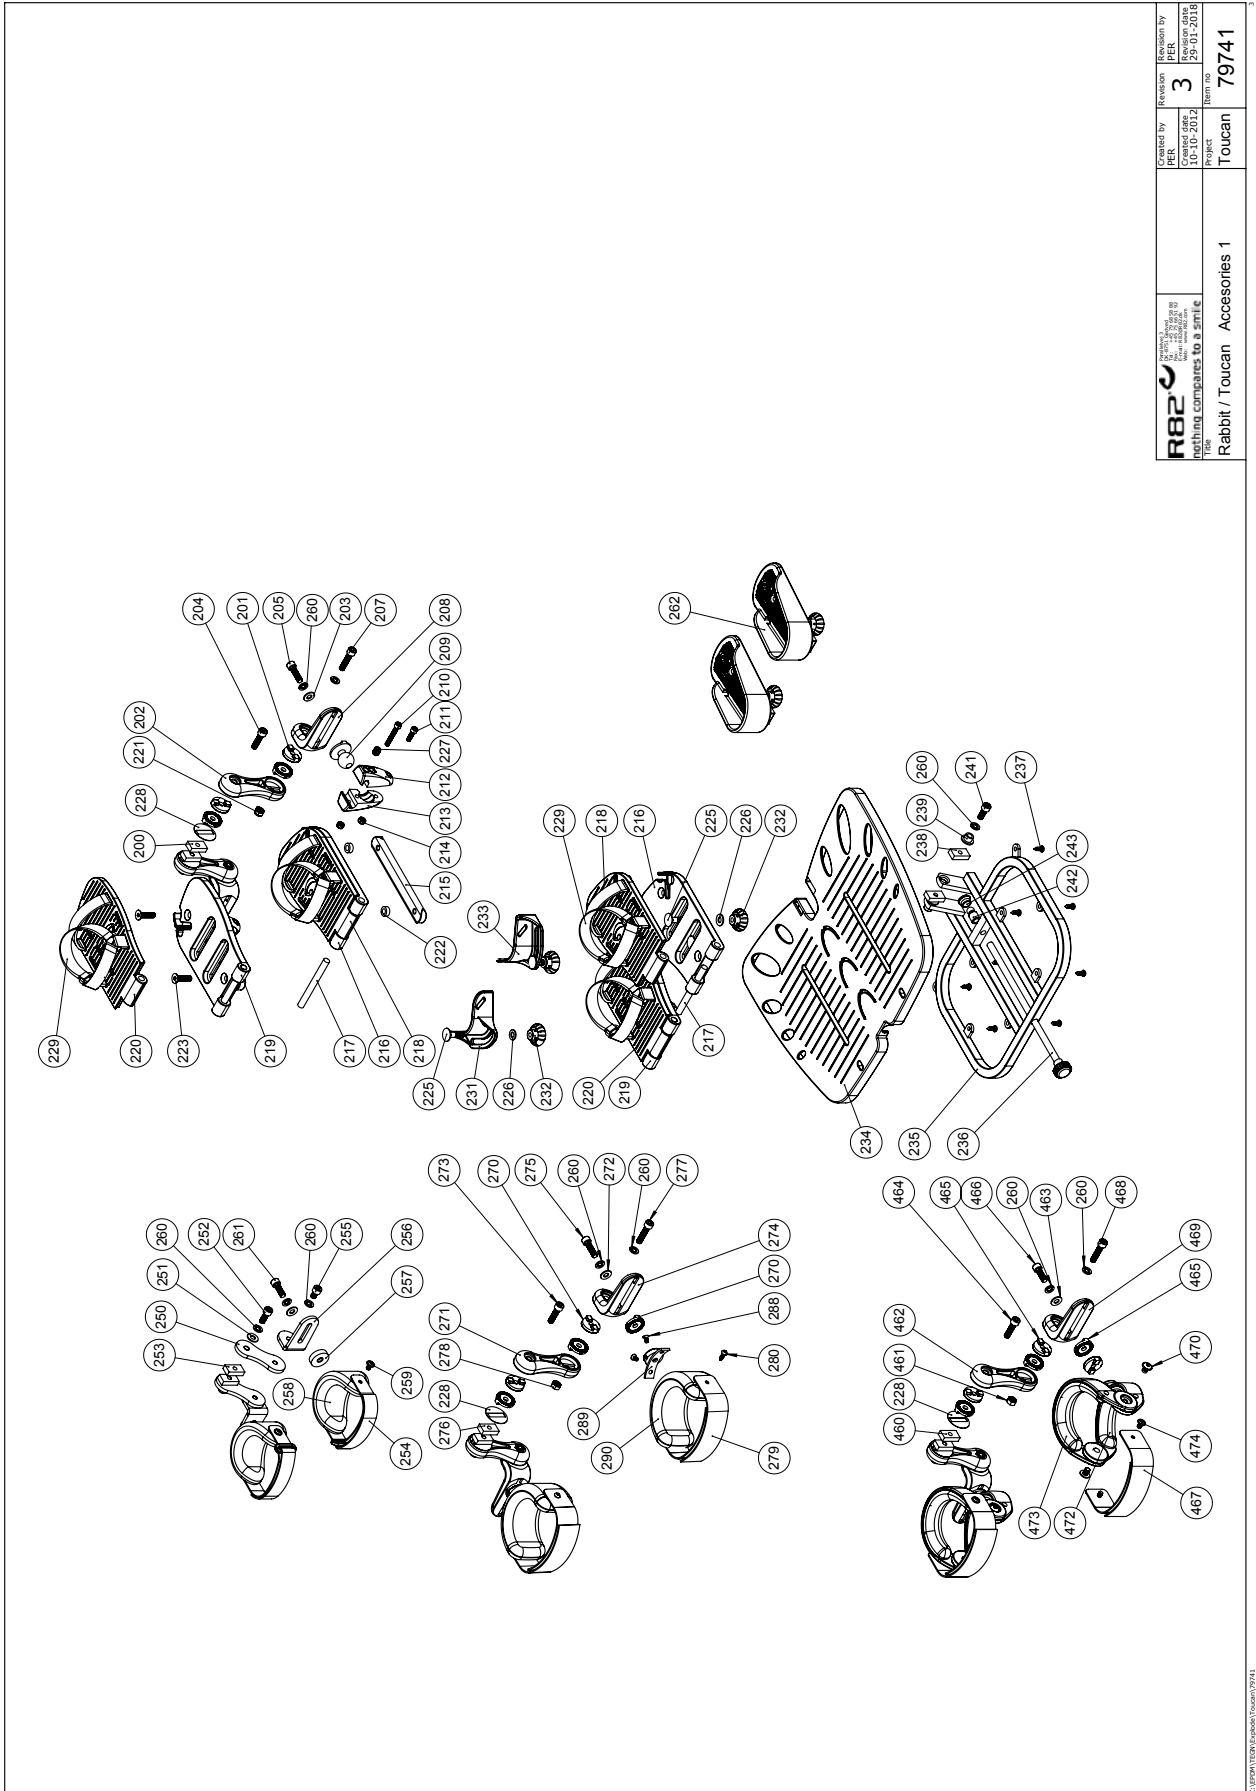

R82 A/S Parallelvej 3 8751 Gedved Denmark	Created by PER	Revision 3	Revision by PER
	Created date 15-10-2012	Revision date 25-01-2018	Project name Toucan
Rabbit / Toucan Accessories 1		Part no. 79741