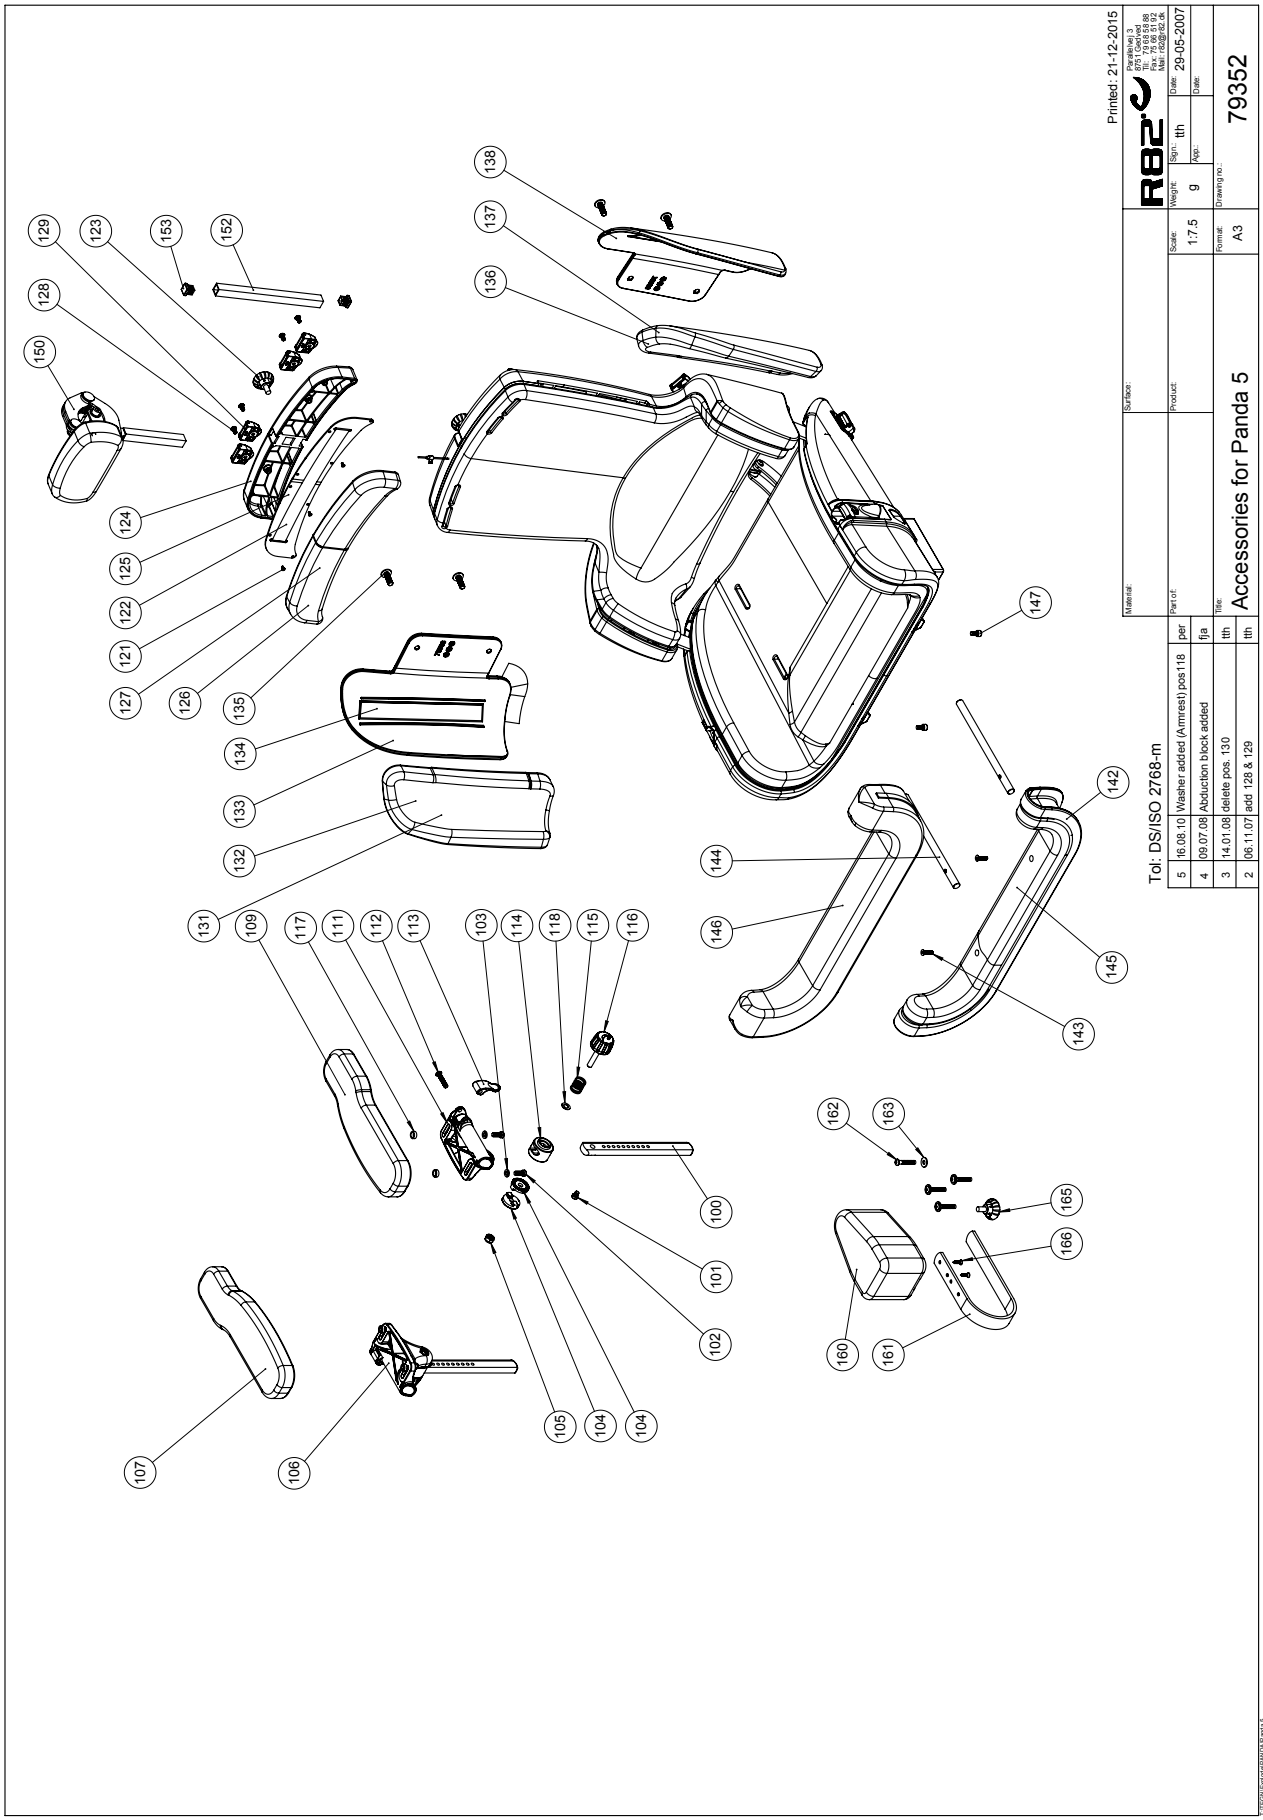

Printed: 21-12-2015

R82
R82 A/S
Sønderhedevej 3
8751 Gedved
DK
Tlf: +45 75 66 51 92
Fax: +45 75 66 51 92
Web: www.r82.org.dk

Material	Surface	Scale	Weight	ISO	1st	2nd	Date
		1:7.5	g				29-05-2007
Part of	Product	Reviz	Part	Reviz	Part	Reviz	Date
Title		Drawing no.					
Accessories for Panda 5		79352					

Tol: DS/ISO 2768-m

per	per	per
118	130	128 & 129
5	16.08.10	Washer added (Amrest) pos 118
4	09.07.08	Abduction block added
3	14.01.08	delete pos. 130
2	08.11.07	add 128 & 129