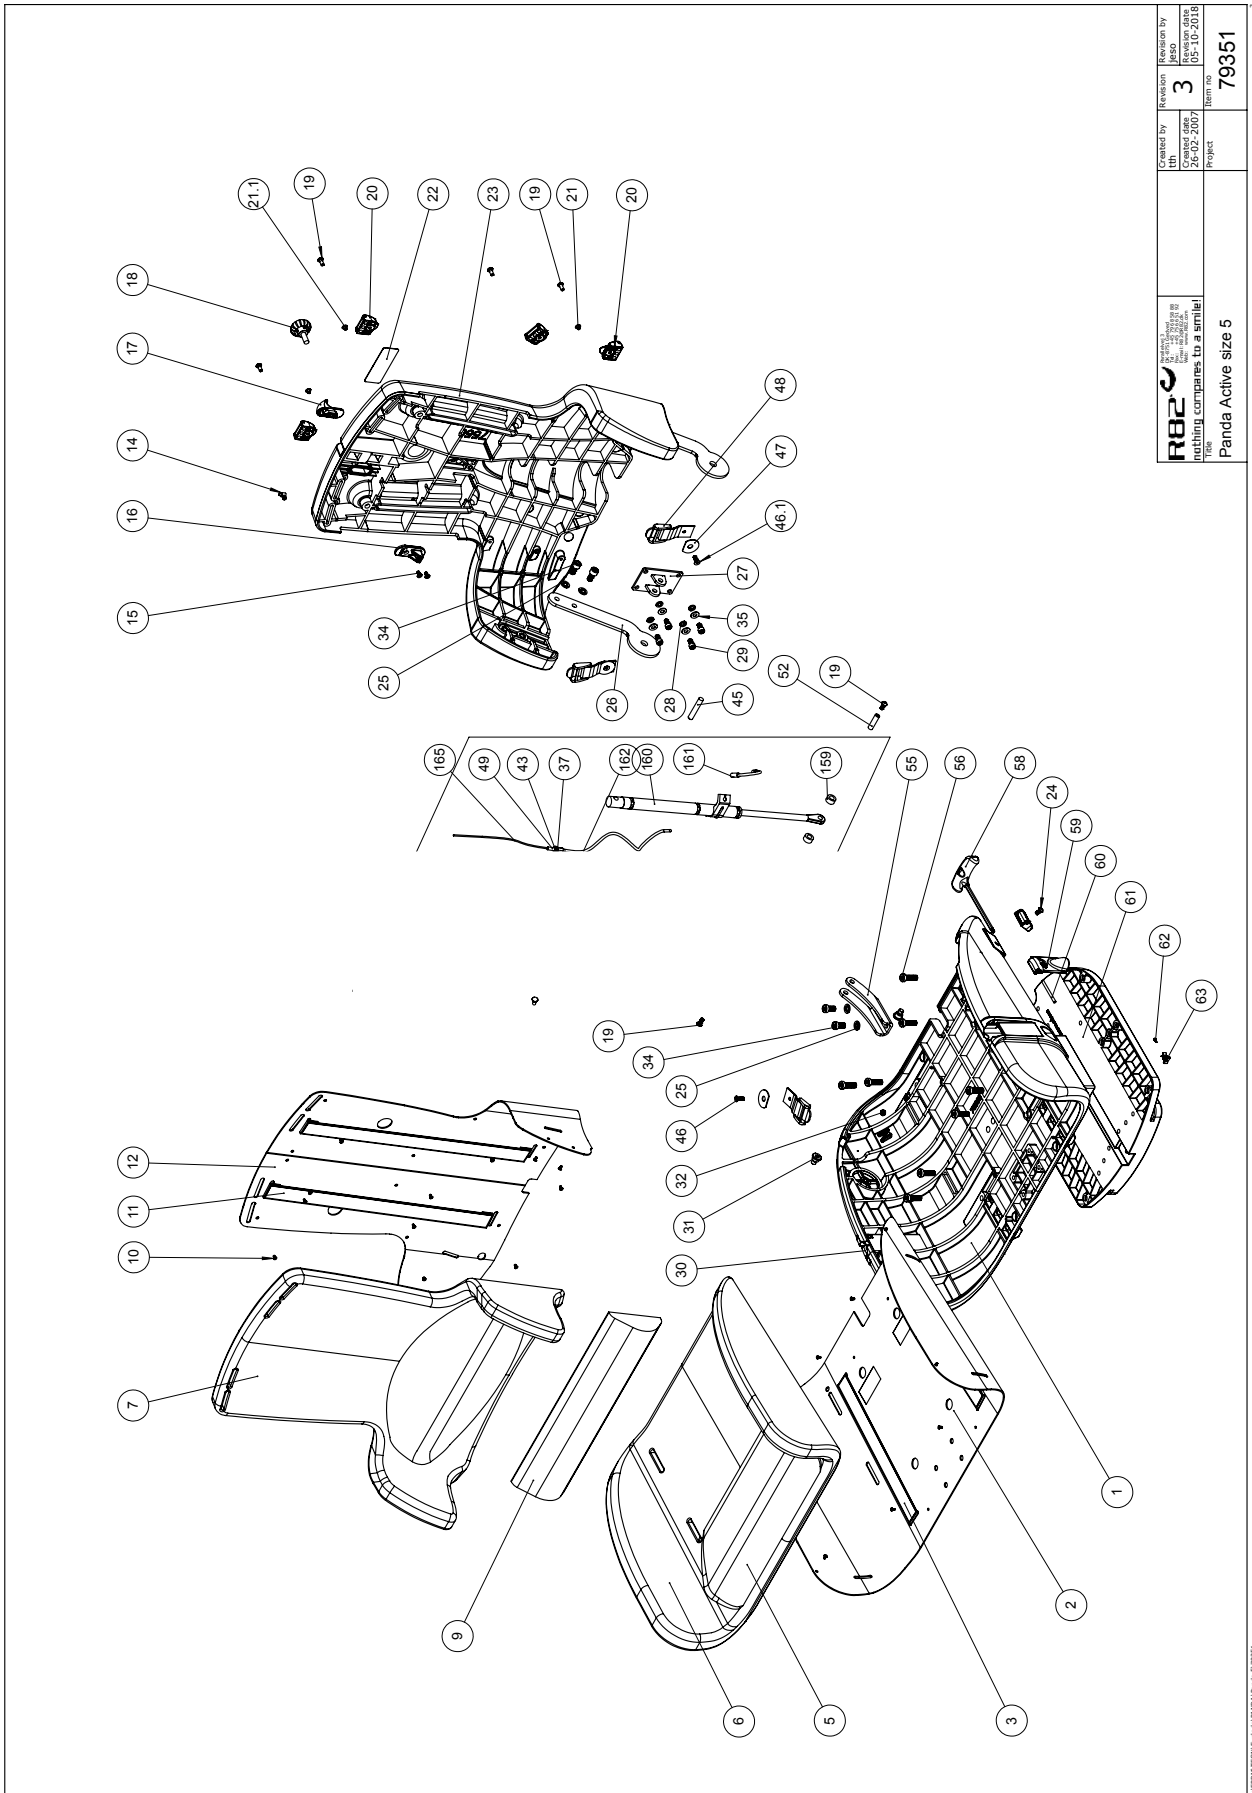

R82 A/S Parallelvej 3 8751 Gedved Denmark	Checked by UH	Revision 3	Checked on by MBO
	Created date 26-02-2007	Revision date 05-10-2018	Item no. 79351
For Panda Active size 5		Project 79351	

Copyright reserved R82 A/S 2018