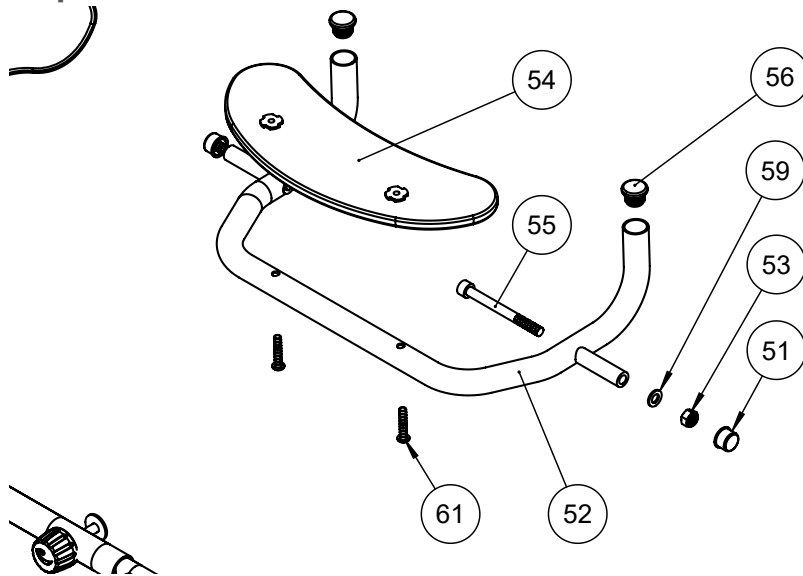

Flip down seat - for size 1+2

Item numbers for Flip down seat (86820, 86821, 86823)

Position	No.	Description	Unit of Measure	Quantity	Ean code
51	2501407	Nut protection, black, f/M8	PCS	2	5707292447227
52*	73393	Seat brace 1, yellow,new model	PCS	1	5707292440655
	73394	Seat brace 2, orange,new model	PCS	1	5707292440679
	73394-60	Seat brace 2, black, new model	PCS	1	5707292440686
53	1607000	Lock nut 8mm, large pack	PCS	2	5707292141378
54	5020900	Upholstered Seat size 1+2,croc	PCS	1	5707292358240
55	0603900	Insex screw 8x90	PCS	2	5707292138316
56	2503000	Ferrule d22x1,0-2,0 int.black	PCS	2	5707292144041
59	1102000	Planing washer 8mm	PCS	2	5707292140227
61	0659580	Button head screw 6x30 mm	PCS	2	5707292139481

* choose size/color