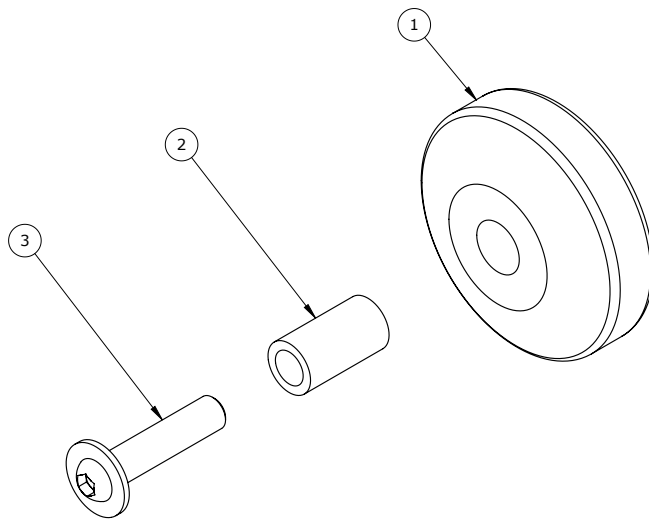

Handle knobs, set, for all sizes

Item numbers for Handle knobs, set, for all sizes (86861)

Position	No.	Description	Unit of Measure	Quantity	Ean code
1	2522100	Black bumpwheel for Pony 60mm	PCS	2	5707292144478
2	101067	Bush for fender	PCS	2	5707292553416
3	0663037	Pan Head black zink M8x35	PCS	2	5707292983367