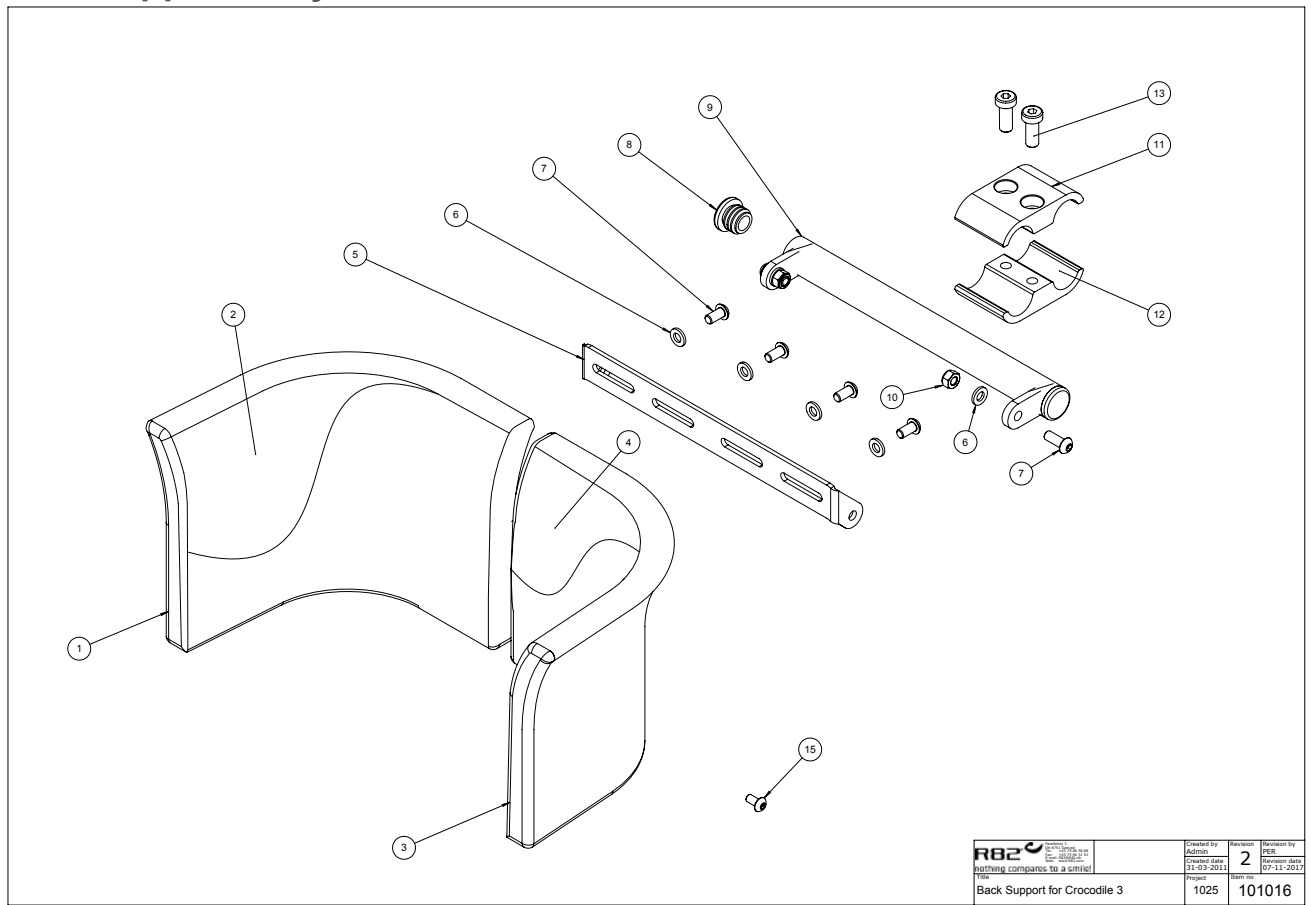

Back support , adjustable - for size 3

Item numbers for Back support, adjustable - for size 3 (86886)

Position	No.	Description	Unit of Measure	Quantity	Ean code
1	5700593	Upholst back support,right 3+4	PCS	1	5707292489173
3	5700592	Upholst back support,left 3+4	PCS	1	5707292489166
2+4	85639-260	Back cover, nandu size 2, Blac	SET	1	5707292491220
5	77544	Bracket f. Back adjust	PCS	1	5707292487674
6	1103000	Fazet washer 6mm	PCS	6	5707292140289
7	0641600	Button head screw 6x16	PCS	6	5707292139269
8	2502000	Ferrule d18x1,0-2,0 int.black	PCS	2	5707292144003
9	75510	Support bracket	PCS	1	5707292550057
10	1606500	Lock nut 6 mm	PCS	2	5707292141361
14	75306	Snap lock R82 25	PCS	2	5707292437624
15	0640911	Button head M5x10 FZB tuflok	PCS	2	5707292428479