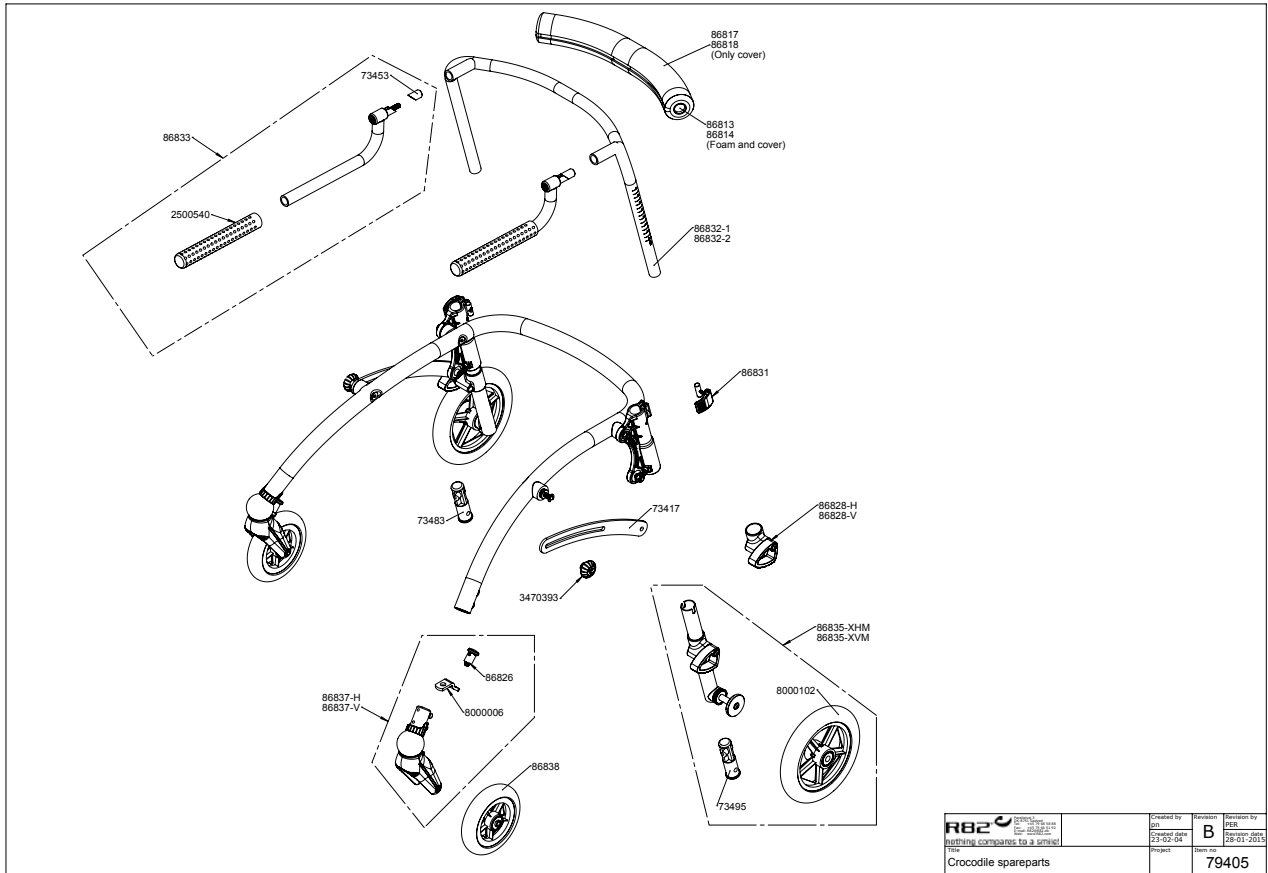

14 17 24 25 26 28 29 30 31 46 49 51 57 58 59 60 62 65 66 20	86837-H	Front fork right	PCS	1	5707292373205
45	8000102	Ballbearing Ø30mm, Crocodile	PCS	1	5707292397041
47	73456	Frictions nut, Crocodile	PCS	1	5707292354907
N/A	0659010	Button head with flange M6x10, for friction nut	PCS	1	5707292356819
2500540	2500540	Cover for handle Ø22 mm, L= 203 mm	PCS	1	5707292382368
2500530	2500530	Cover for handle Ø22 mm, L= 200 mm	PCS	1	5707292381781

  Nothing compares to a smile!	Checked by JPB	Revision B	Revision by PER
	Crocodile spareparts	Project 79405	Date 28-01-2015