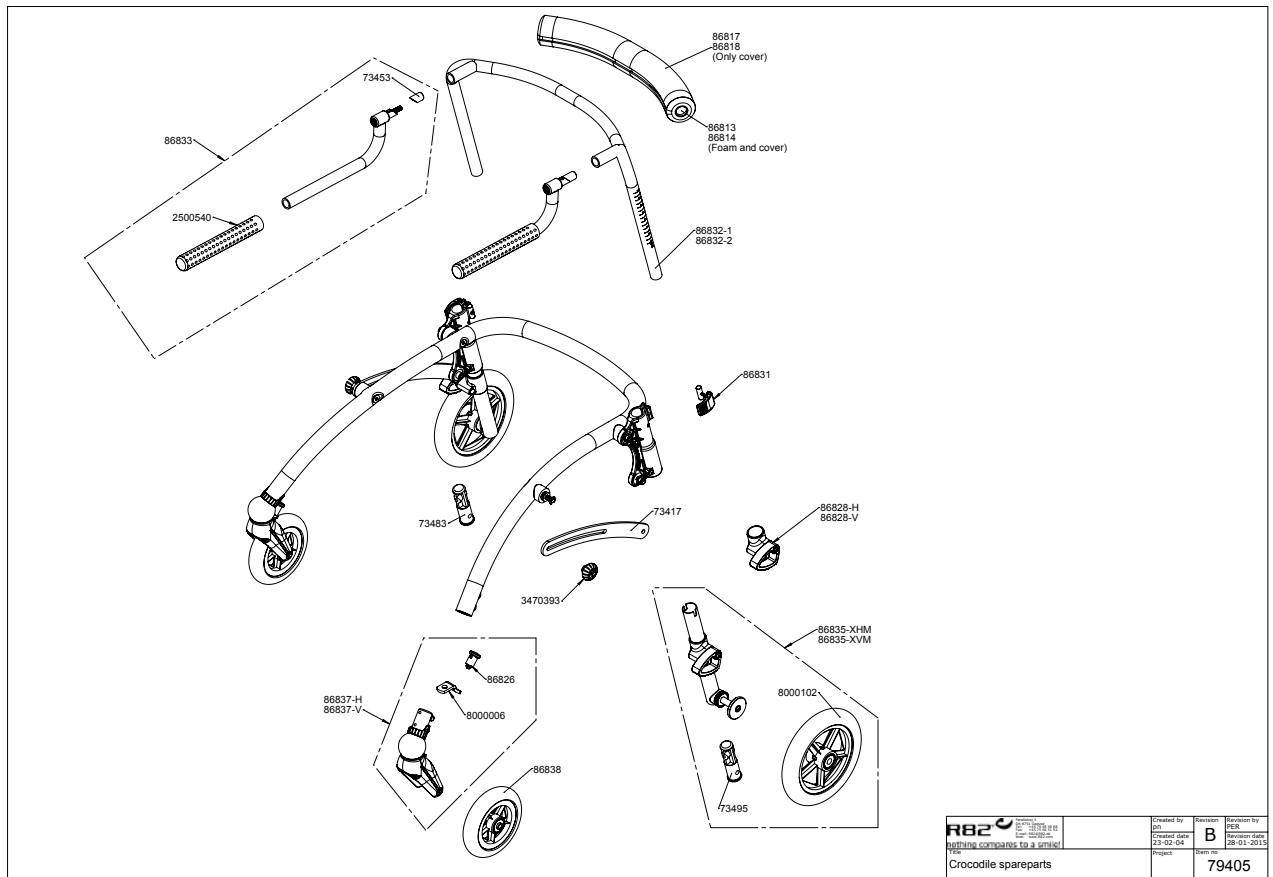

77	0659571	Button head w/flange M6x25 FZB	PCS	1	5707292355843
78	1600862	Hsct-b-M6, screw-sert bush	PCS	1	5707292355928
80	1101000	Center spring washer 8mm	PCS	2	5707292140173
81+82	74061	Tooth washer Ø30	PCS	4	5707292373816
83	109106	Stop disc	PCS	2	5707292575821
84	0661100	Button head screw 8x12	PCS	2	5707292139511
90	73495	Alu-rear wheel retainer left	PCS	1	5707292455482

SPAREPART KITS					
Position	Kit nr.	Description	Unit of Measure	Quantity	Ean code
38	3470393	Knob for folding mechanism	PCS	2	5707292427458
45	8000102	Rear wheel for Crocodile	PCS	1	5707292397041
47	73456	Frictions nut, Crocodile	PCS	1	5707292354907
N/A	0659010	Button head with flange M6x10, for friction nut	PCS	1	5707292356819
61	86838	Front wheel	PCS	1	5707292373663
7 8 9 10	86831	Handle incl. lock and screw	PCS	1	5707292433930
28 29 30 31 58	86826	Directional stabilizer	PCS	1	5707292416308
75 74 76 37 70 72 78 73 77 71	86828	On/Off anti-reverse stop	PCS	1	5707292365309
14 17 24 25 26 28 29 30 31 46 49 51 57 58 59 60 62 63 66 20	86837-V	Front fork left	PCS	1	5707292373199
14 17 24 25 26 28 29 30 31 46 49 51 57 58 59 60 62 65 66 20	86837-H	Front fork right	PCS	1	5707292373205