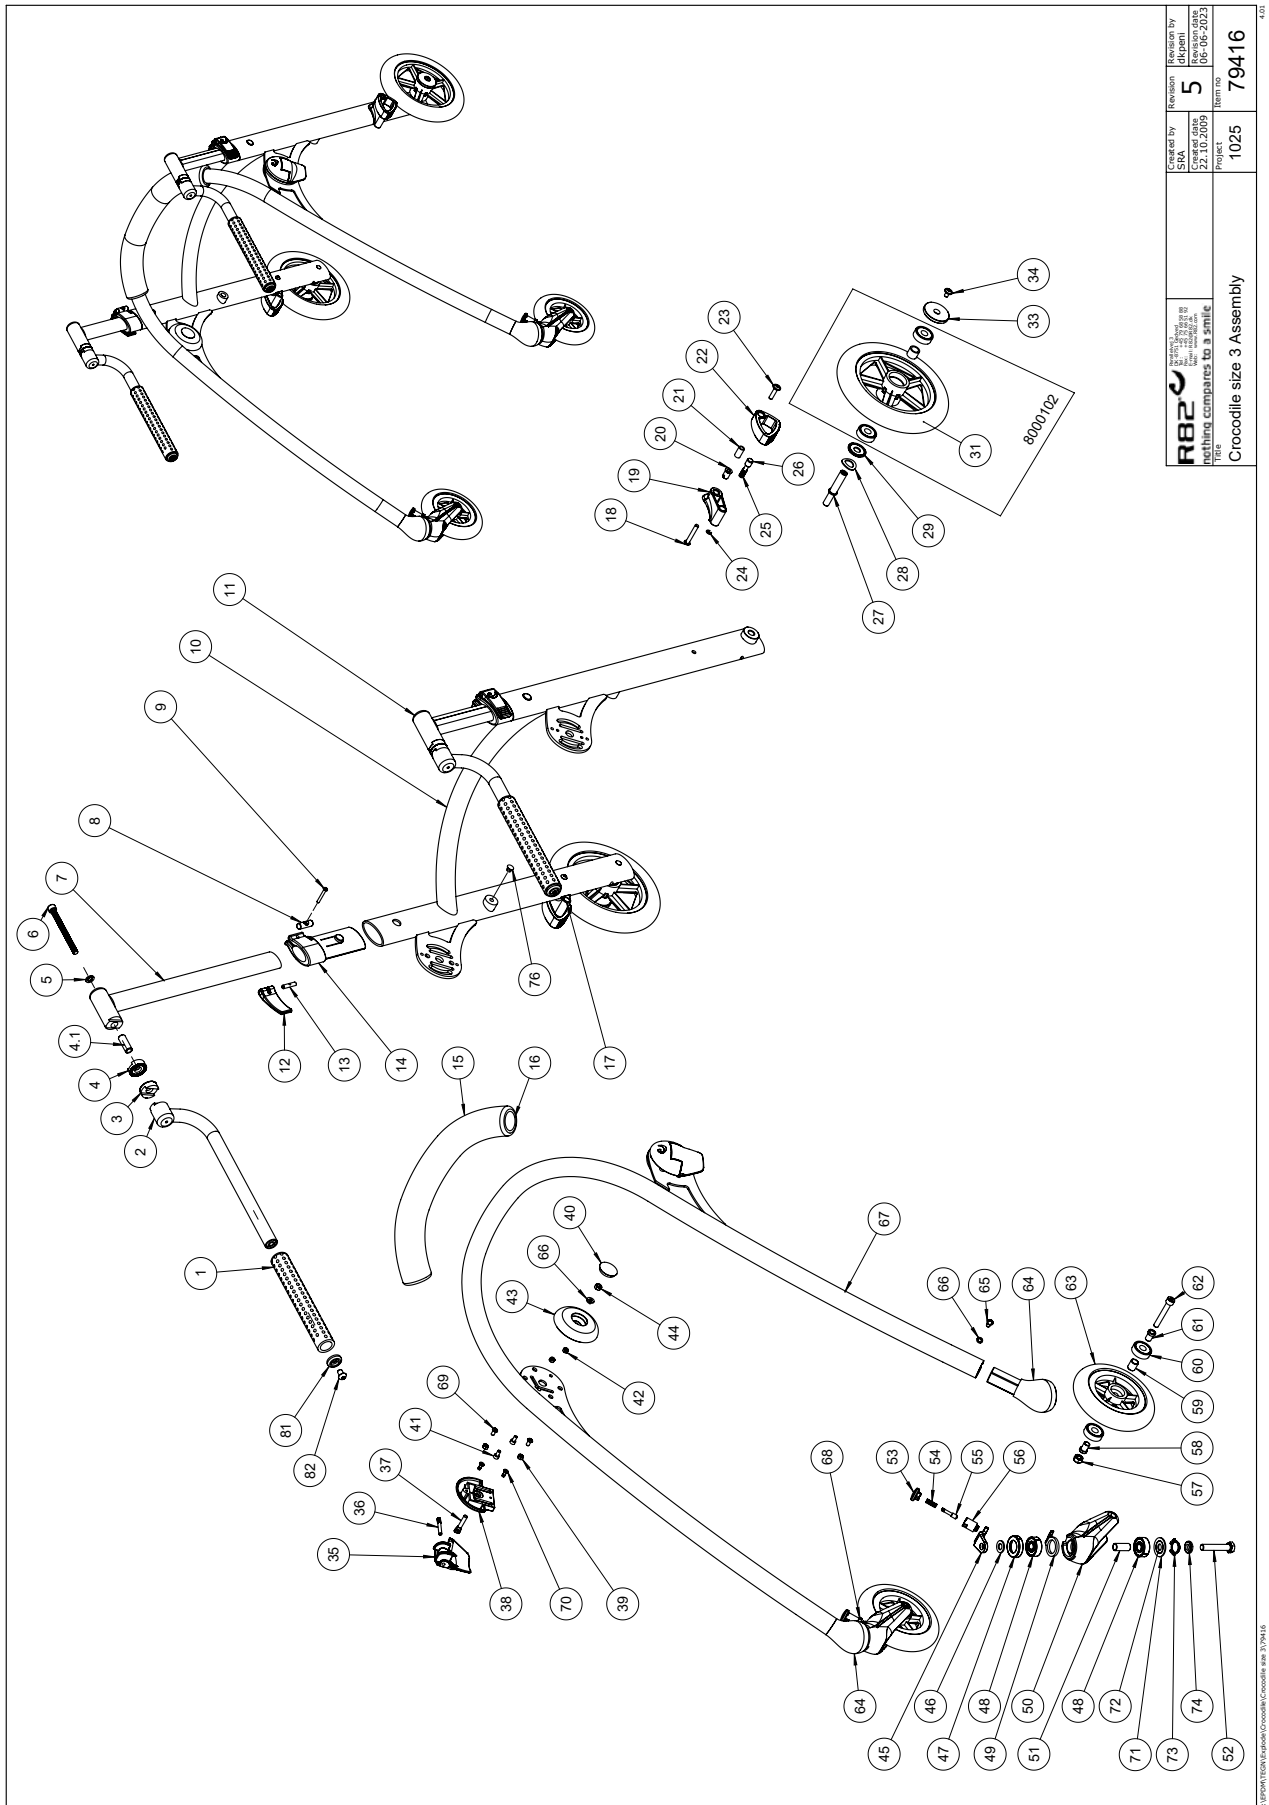

Crocodile size 3 - anthracite grey

R82 nothing compares to a smile R82 A/S Parallelvej 3 8751 Gedved Denmark	Created by: SDA	Revision: 5	Revision by: SDA
	Date: 22.10.2009	Date: 06-06-2023	Item no: 79416
Title: Crocodile size 3 Assembly		Project: 1025	Item no: 79416