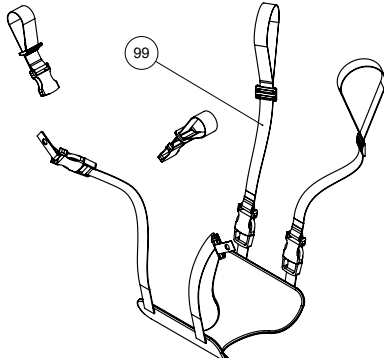

Sling seat, lightweight

Item numbers for Sling seat, lightweight (86824-1)

Position	No.	Description	Unit of Measure	Quantity	Ean code
99*	134931	Sling seat size 1, Crocodile	PCS	1	5707292809056
	134932	Sling seat size 2, Crocodile	PCS	1	5707292809063