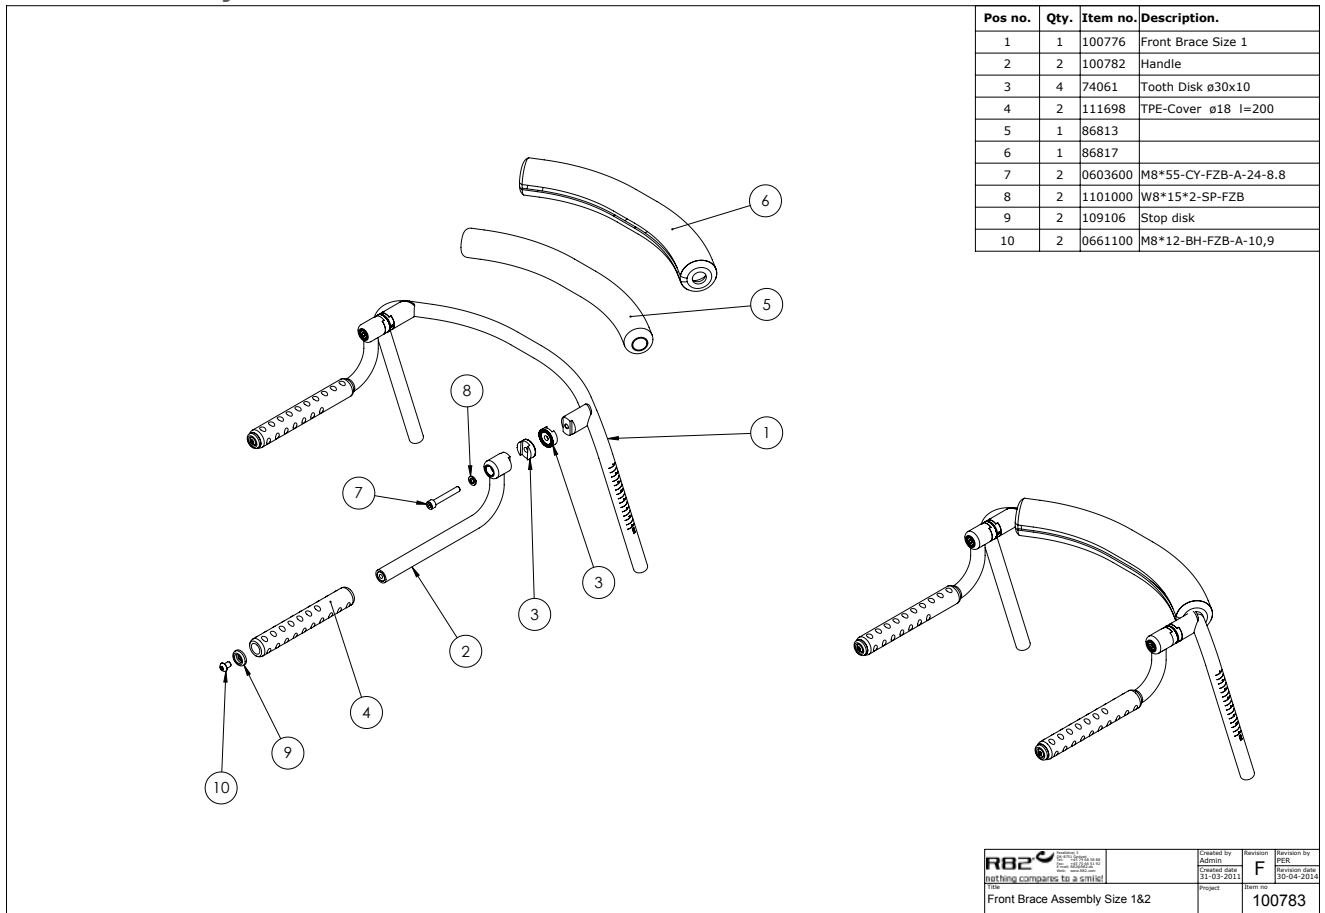

Handle, only for version 5 onwards, one side - for size 1 & 2