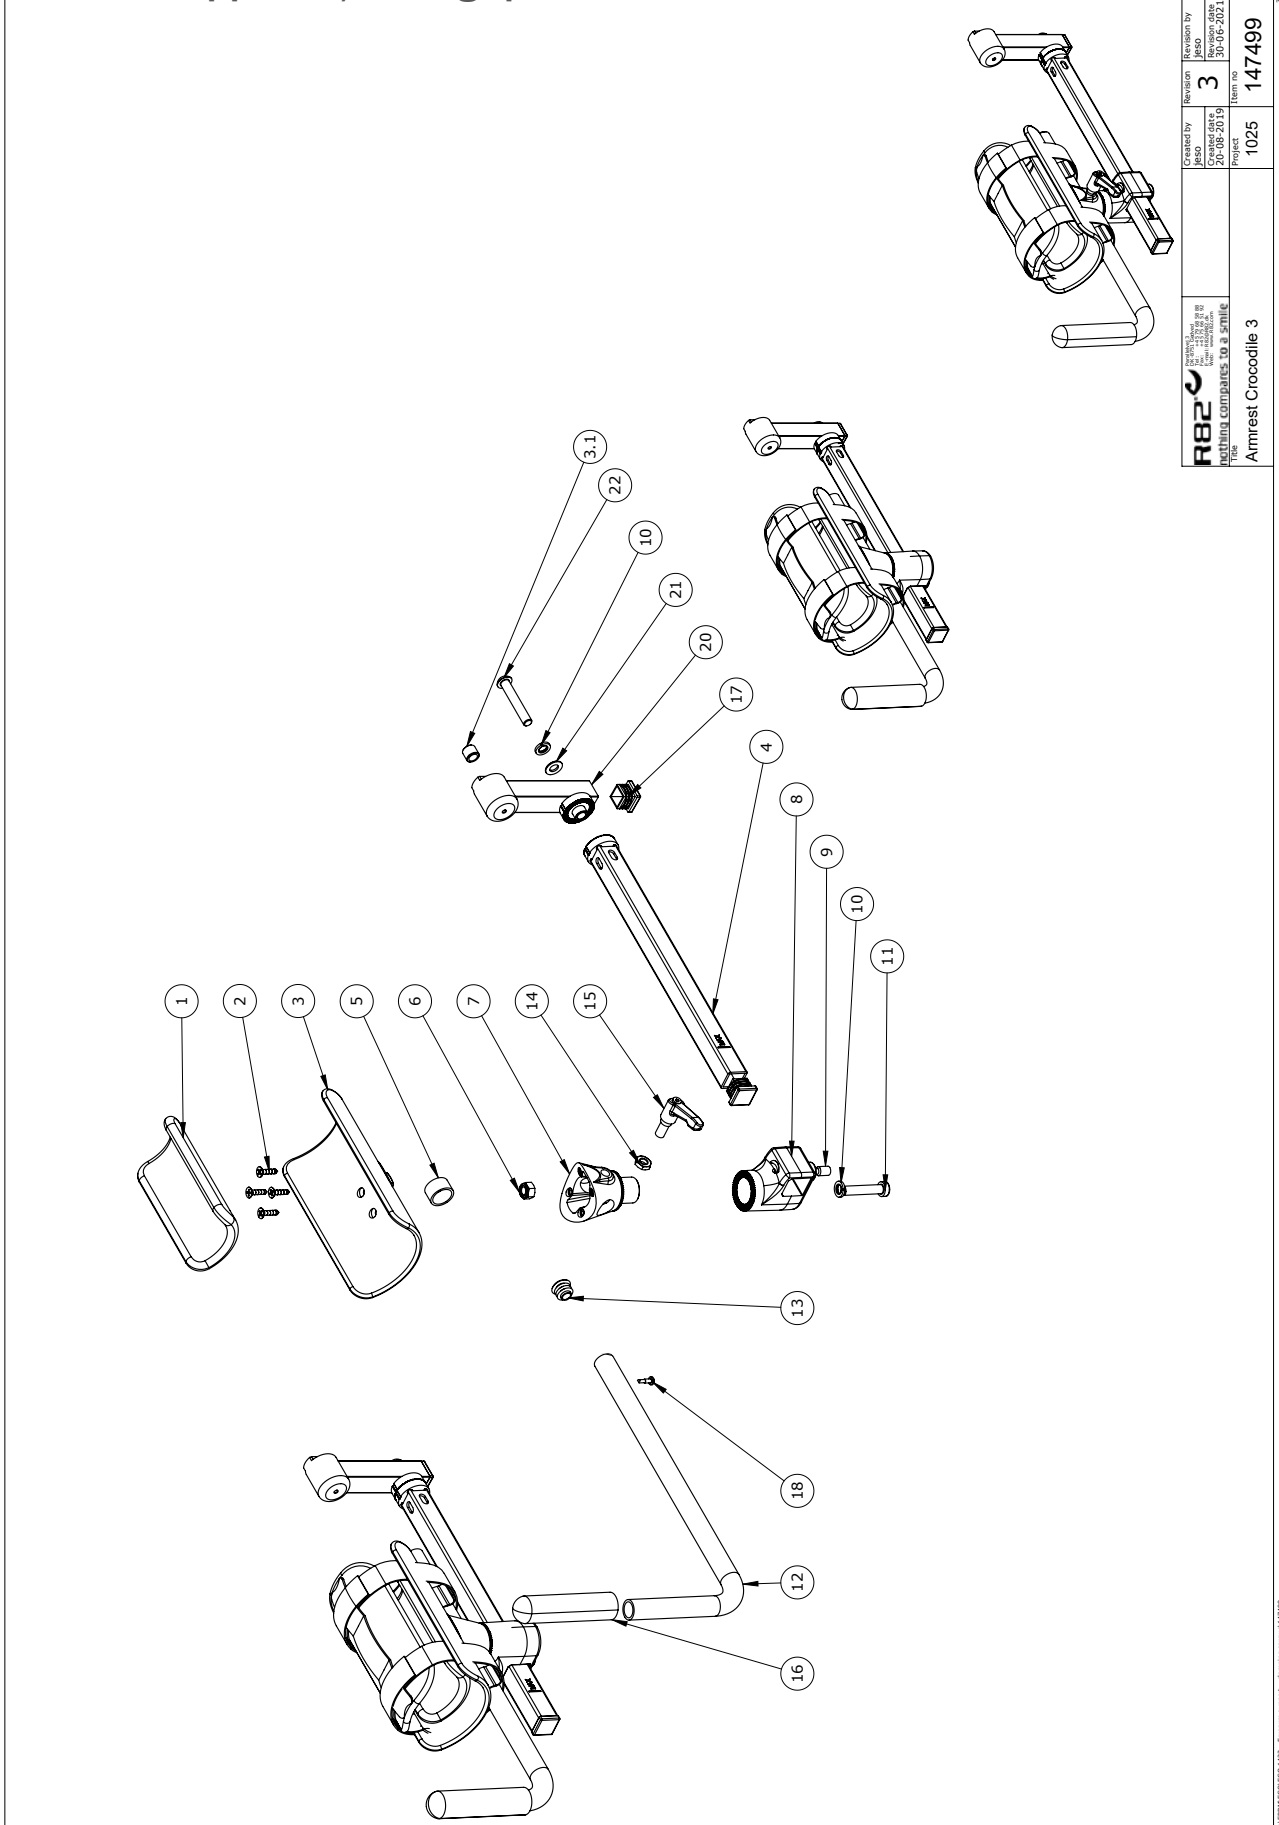

Forearm support w/handgrip - for size 3

  R82 A/S PARALLELVEJ 3 8751 GEDVED DENMARK	Created by JYBA	Revision 3	Revision by JYBA
	Date 20-08-2019	Project 1025	Date 30-06-2021
Title Armrest Crocodile 3		Item no. 147499