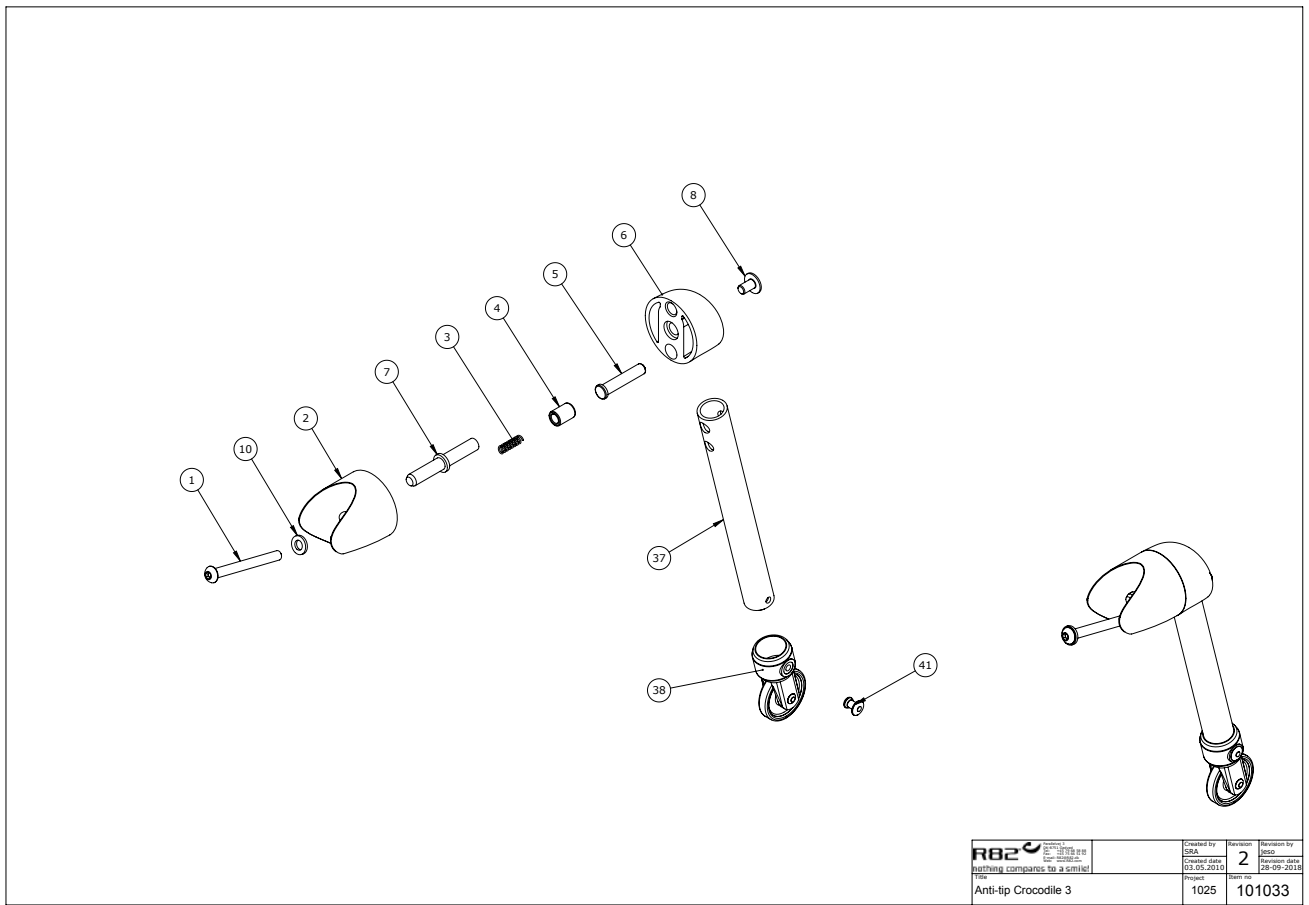

Anti-tip (swing-away) - for size 3

Item numbers for Anti-tip devise, swing away- for size 3 (86815-3S)

Position	No.	Description	Unit of Measure	Quantity	Ean code
1	0602465	Insex M6x65, stainless	PCS	2	5707292564665
2	75457	Antitip adapter piece	PCS	2	5707292549716
3	0309175	Comp. Spring 0,8x5,8x17,5mmx10	PCS	2	5707292135490
4	82555	lower pin	PCS	2	5707292124722
5	73458	Release button, Crocodile	PCS	2	5707292355263
6	73439	Swivel joint removable	PCS	2	5707292355089
7	73459	Staybolt for kip security	PCS	2	5707292355287
8	0659010	Button head with flange M6x10	PCS	2	5707292356819
9	5086800	Extens tube w wheel, antitipper	PCS	2	5707292416179
10	1105060	Stainless washer 6mm	PCS	2	5707292140357