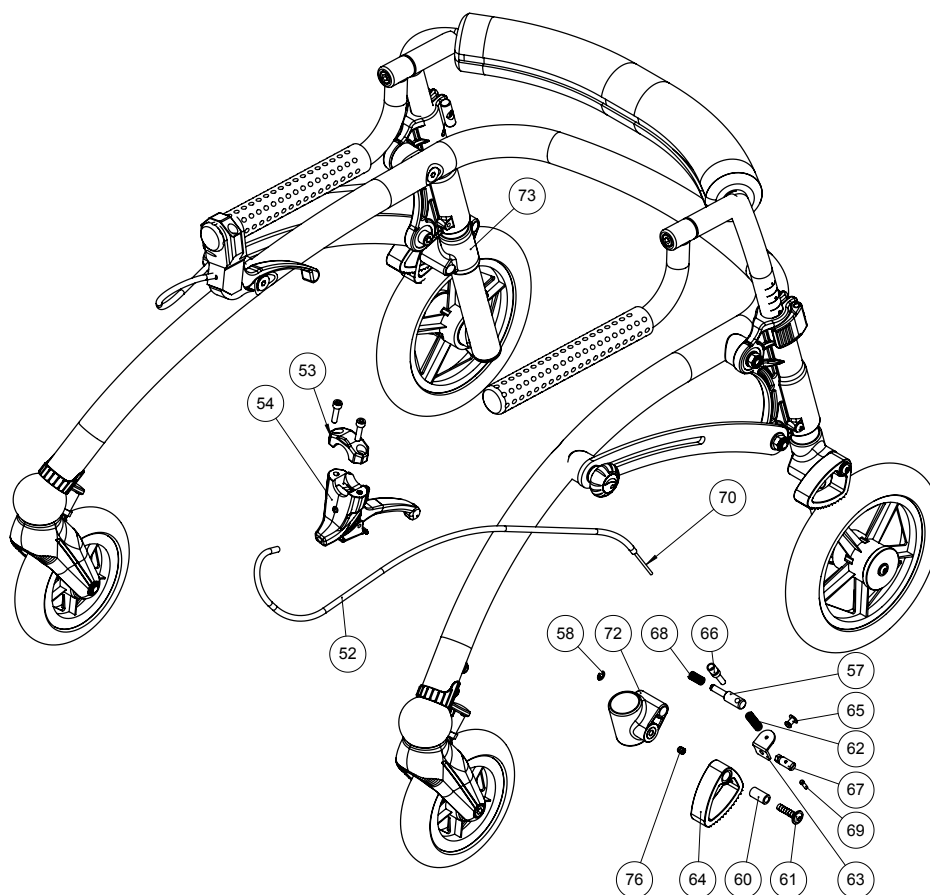

Hand brake kit - for size 1+2

Item numbers for Hand brake kit (86808, 86809)

Position	No.	Description	Unit of Measure	Quantity	Ean code
52	5002951	Wire f/tiger,panther Ø200+10cm	PCS	2	5707292154644
53	3503536	Clamp w/screws	PCS	2	5707292427762
54	3503535	Brake parking lever wo/clamp	PCS	2	5707292413536
57	73476	Release pin	PCS	2	5707292398055
58	1145040	Lock washer 4mm, stainless	PCS	2	5707292140562
60	73452	Bush o10/o6,2x18,1,crocodile	PCS	2	5707292354952
61	0659571	Button head w/flange M6x25 FZB	PCS	2	5707292355843
62	0310157	Stainl.spr.1,1x7insidex30x10v	PCS	2	5707292397782
63	73415	Mountings for cable	PCS	2	5707292398024
64	73474	Anti reverse item - machined	PCS	2	5707292398093
65	0506513	Stainless blind rivet Ø4, 8x12	PCS	2	5707292137326
66	0380003	Brake adjuster M6x24mm	PCS	2	5707292135964
67	0388006	Screw nipple 5x7,5mm	PCS	2	5707292136114
68	0310156	Stainless spring 0,5x8,2x25mm	PCS	2	5707292355911
70	0371853	Strained wires 1,5mm 190 cm.	PCS	2	5707292135889
71	2503010	Ferrule d22x1,8-3,5, black	PCS	2	5707292357632
72	73437	Retainer part left	PCS	1	5707292354730
73	73436	Retainer part right	PCS	1	5707292354723
75	1600862	Hsct-b-M6, screw-sert bush	PCS	2	5707292355928
76	0700050	Stopscrew M6x6 rf	PCS	2	5707292355898