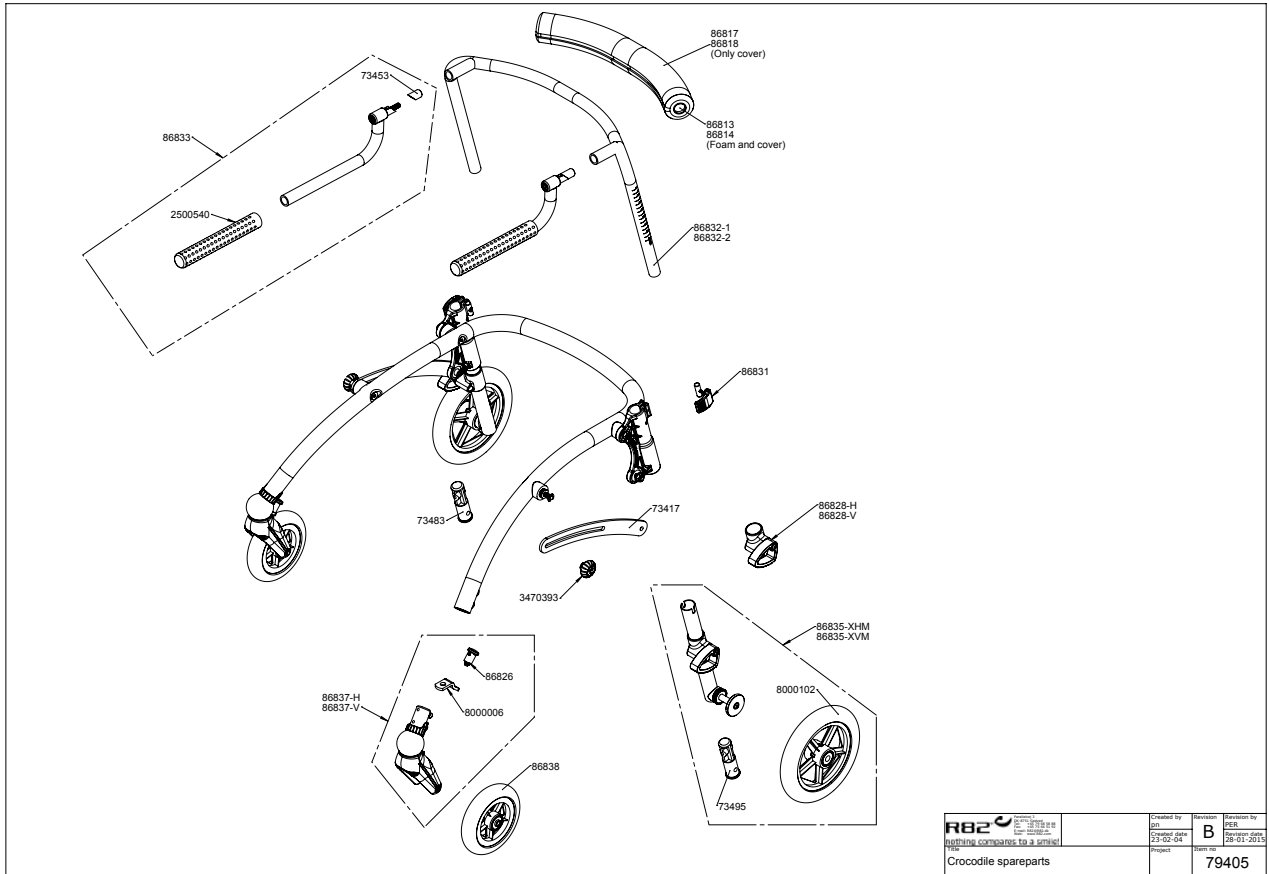

14 17 24 25 26 28 29 30 31 46 49 51 57 58 59 60 62 65 66 20	86837-H	Front fork right	PCS	1	5707292373205
45	8000102	Ballbearing Ø30mm, Crocodile	PCS	1	5707292397041
47	73456	Frictions nut, Crocodile	PCS	1	5707292354907
2500540	2500540	Cover for handle Ø22 mm, L= 203 mm	PCS	1	5707292382368
2500530	2500530	Cover for handle Ø22 mm, L= 200 mm	PCS	1	5707292381781
N/A	0659010	Button head with flange M6x10, for friction nut	PCS	1	5707292356819

  nothing compares to a semi!	Checked by PC	Released by B
	Checked date 23-07-04	Released date 28-01-2015
Crocodile spareparts	Project	79405