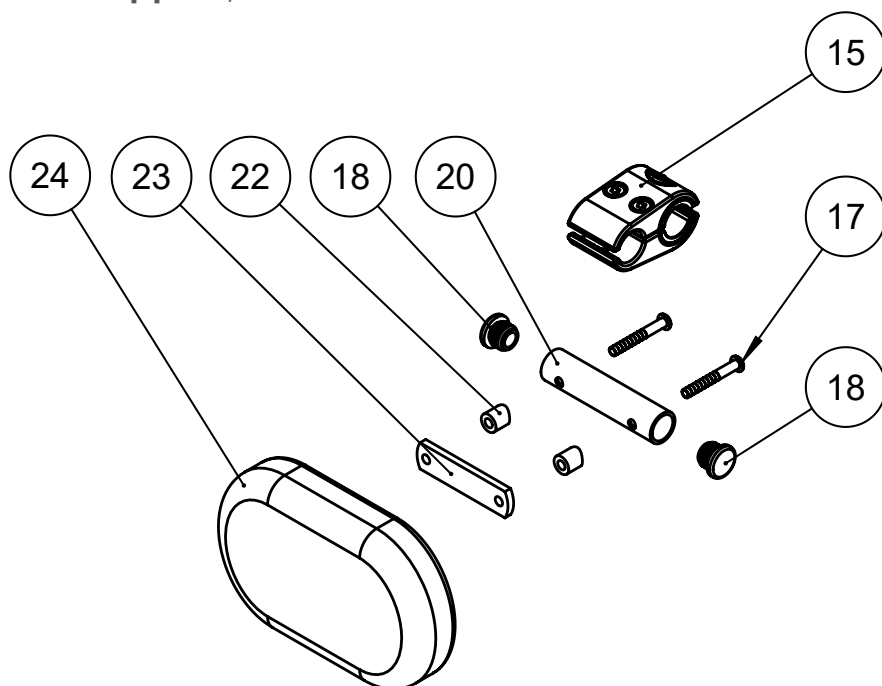

Back support, one size

Item numbers for Back support, one size (86816)

Position	No.	Description	Unit of Measure	Quantity	Ean code
15	138589	Clamping unit for Crocodile	PCS	1	5707292872784
17	0659700	Button head M6x50 stainless	PCS	2	5707292566041
18	2503010	Ferrule d22x1,8-3,5, black	PCS	2	5707292357632
20	73486	Pipe for back support	PCS	1	5707292355171
22	73466	Saddle bush	PCS	2	5707292355317
23	80543-01	Mounting 20x5x80	PCS	1	5707292361431
24	6175221	Abd. Cushion size 1+2	PCS	1	5707292189400