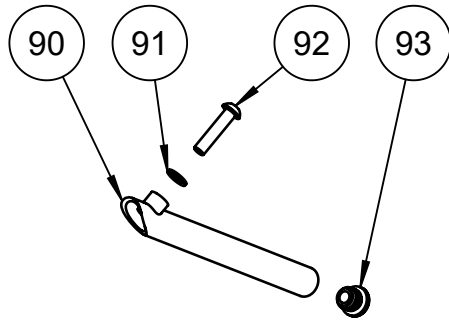

Anti-tip device, fixed - for size 0-2

Item numbers for Anti-tip device, fixed - for size 0-2 (86815-F)

Position	No.	Description	Unit of Measure	Quantity	Ean code
90	101174	Anti-tip simple for Crocodile	PCS	2	5707292555267
91	1100500	Spring washer 8mm, stainless	PCS	2	5707292140142
92	0663035	Button head screw 8x35 stainl.	PCS	2	5707292139627
93	2502510	Plug 20x2,0-2,5 inside black	PCS	2	5707292557759