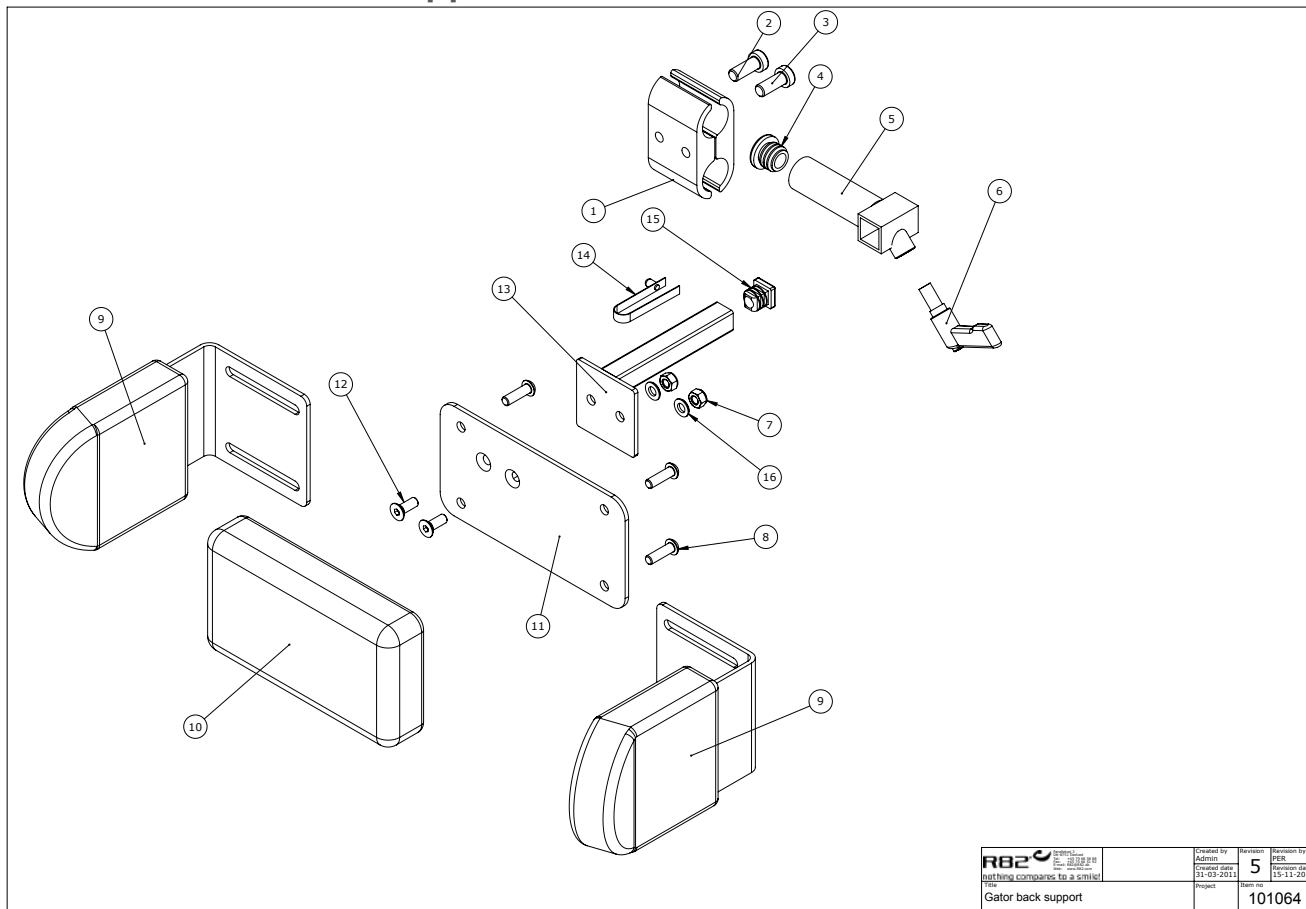

Gator back and side support- for size 0+1+2+3

Item numbers for Gator back and side support- small & large (86808, 86809)

Position	No.	Description	Unit of Measure	Quantity	Ean code
1	73487	Pipe jaw upper part	PCS	1	5707292355218
2	73488	Pipe jaw lower part	PCS	1	5707292355225
3	0602800	Insex screw 8x20	PCS	2	5707292138194
4	2503010	Ferrule d22x1,8-3,5, black	PCS	1	5707292357632
5	82653	Bracket for neck support, croc	PCS	1	5707292390431
6	3502516	Tightening handle 45mm M8x16	PCS	1	5707292146915
7	1606500	Lock nut 6 mm	PCS	2	5707292141361
8	0641620	Button head screw 6x20	PCS	4	5707292139276
9	SN4015	Lateral pads, large, set	SET	1	5707292219619
10*	PU-R82-03	Small flat pelvic/trunk pad	PCS	1	5707292489517
	PU-R82-04	Large flat pelvic/trunk pad	PCS	1	5707292491398
11*	111088	Mounting plate small	PCS	1	5707292586087
	111089	Mounting plate large	PCS	1	5707292586100
12	0621600	Insex screw counters. 6x16	PCS	2	5707292138965
13	111085	Mounting f. side support weld	PCS	1	5707292588944
14	6153500	Knob spring 0,5x6,5 mm.	PCS	1	5707292188571
15	2504000	Ferrule e15x1,0-2,0 int.black	PCS	1	5707292144102
16	1103000	Fazet washer 6mm	PCS	2	5707292140289