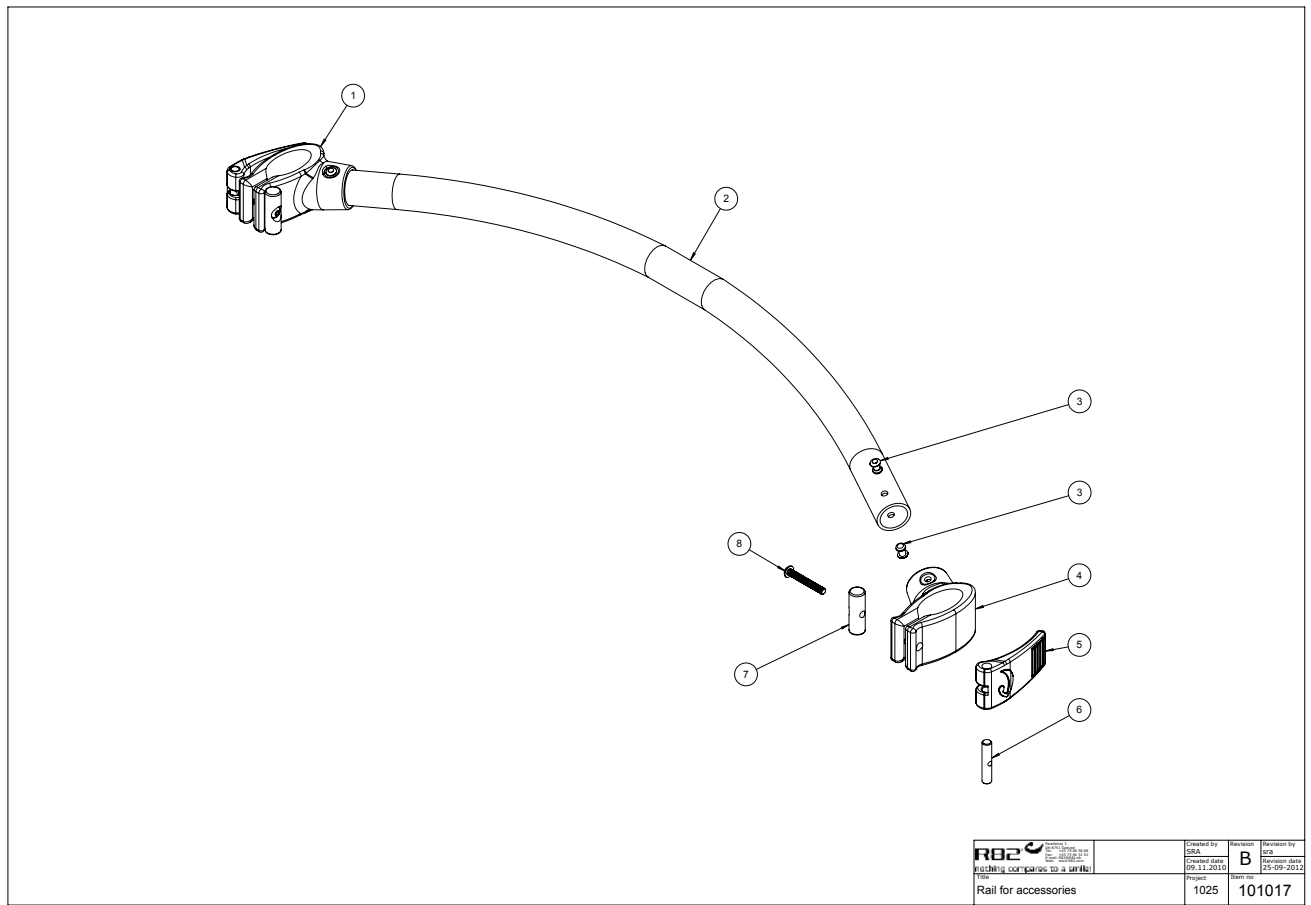

Cross bar - for size 3

Item numbers for Cross bar for mounting back support - size 3 (86880)

Position	No.	Description	Unit of Measure	Quantity	Ean code
1	75481	Mounting for brace, right	PCS	1	5707292549921
2	75483	Brace for Accessories	PCS	1	5707292543257
3	0506509	Rivet 4x10, stainless	PCS	2	5707292472441
4	75482	Mounting for brace, left	PCS	1	5707292549938
5	75458	Flip handle	PCS	2	5707292549723
6	73460	Transversebush o6 M4	PCS	2	5707292354921
7	73461	Transversebush o10-M4,croco	PCS	2	5707292354976
8	0631950	Button head M4x30,stainless	PCS	2	5707292355836