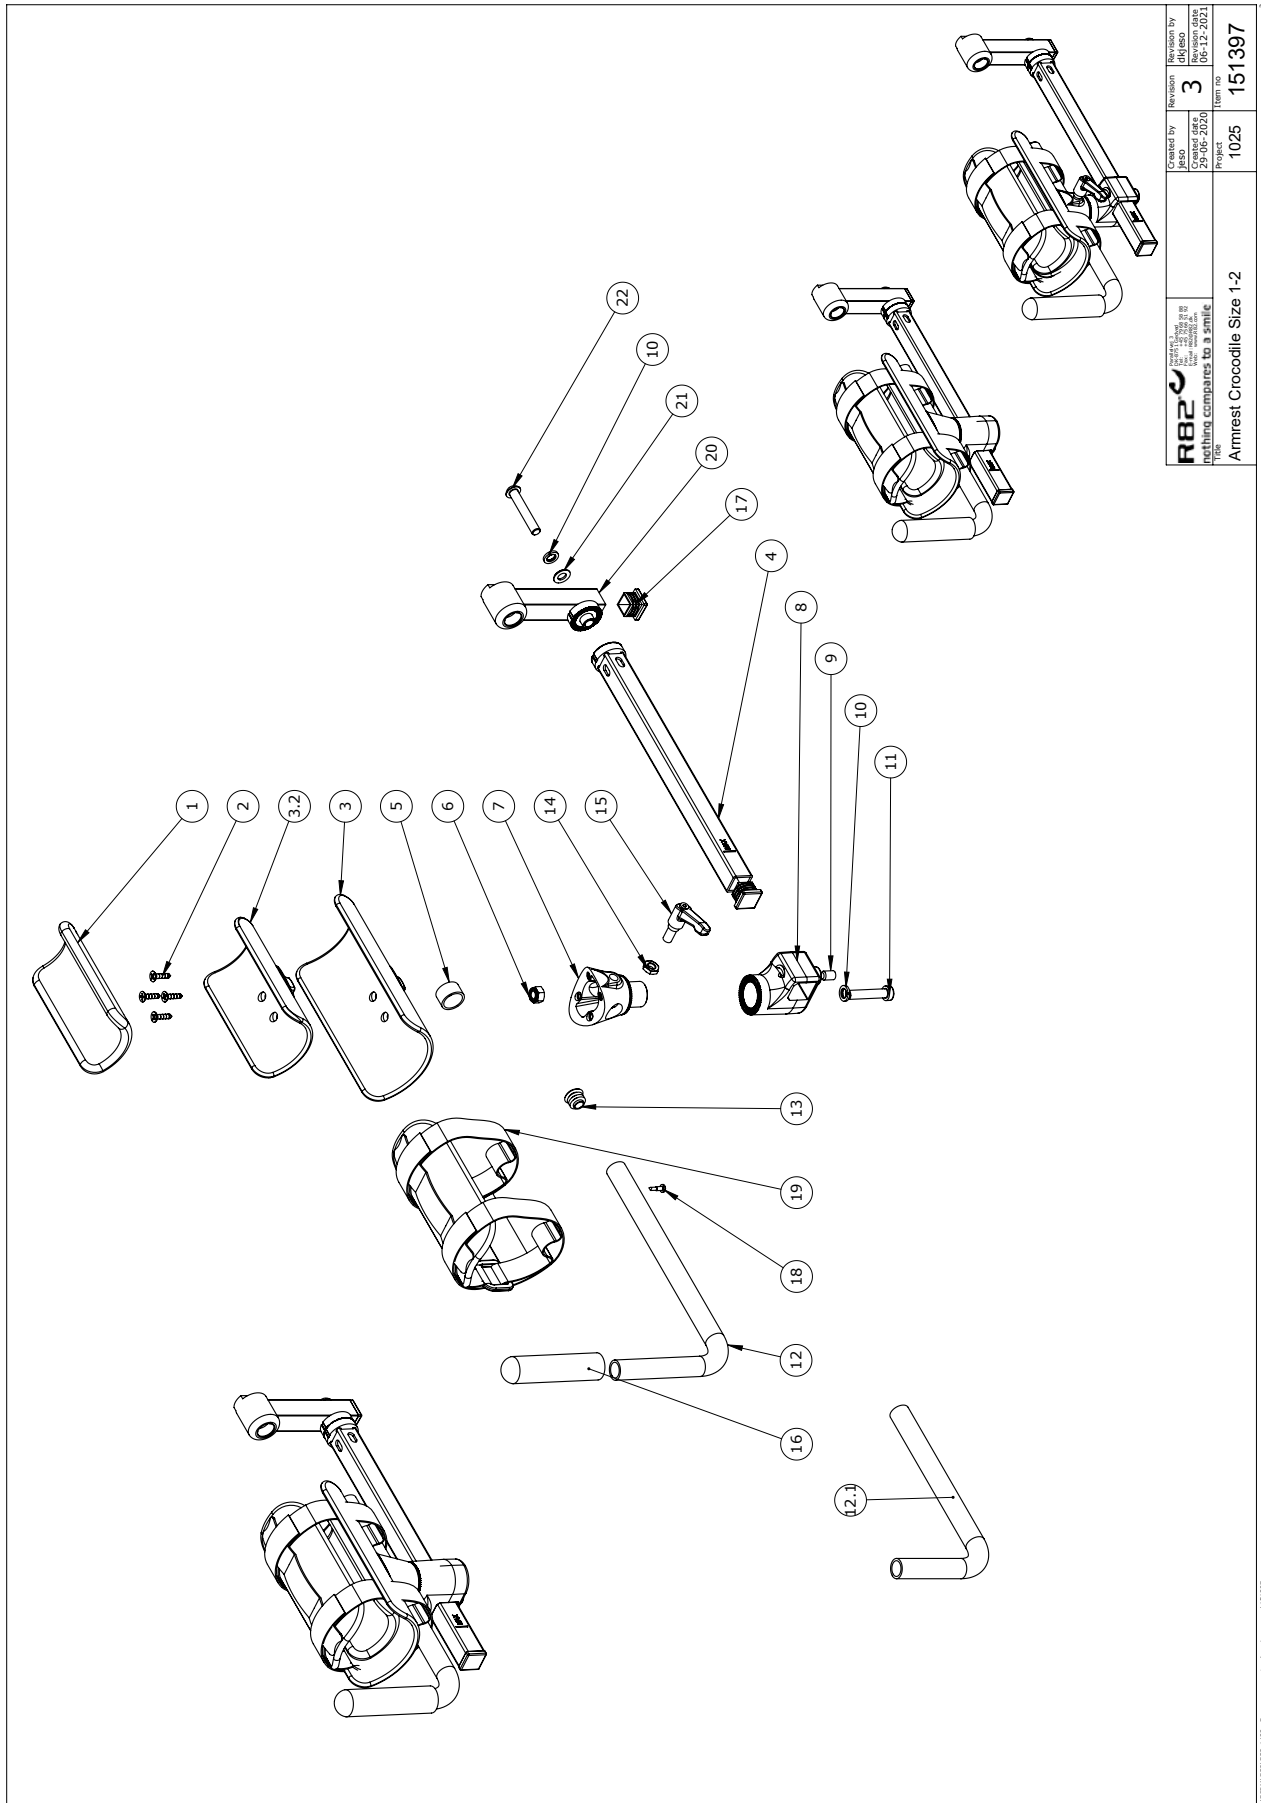

Forearm support w/handgrip - for size 1+2

  Nothing compares to a smile. The Armrest Crocodile Size 1-2	Created by jaco	Revision 3	Revision by jaco
	Date 29-10-2020	Item no 1025	Date 06-12-2021
Project 151397		Item no 151397