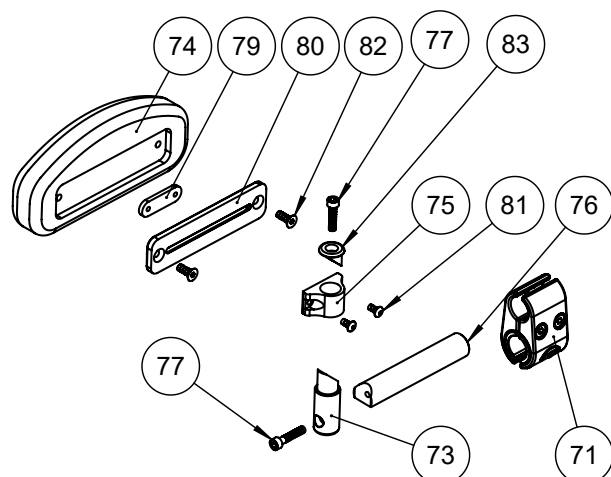

Hip supports, set

Item numbers for Hip supports, set (86819)

Position	No.	Description	Unit of Measure	Quantity	Ean code
71	138589	Clamping unit for Crocodile	PCS	2	5707292872784
73	73465	Tightening bush for hip supp	PCS	2	5707292355300
74	6175171	Cushion size 1	PCS	2	5707292189301
75	82542	House tool	PCS	2	5707292124593
76	73468	Bar for side support	PCS	2	5707292357328
77	0602400	Insex screw 6x25	PCS	4	5707292138118
79	82974	Threaded plate for hip support	PCS	2	5707292126184
80	82953	Plate for hip support	PCS	2	5707292126047
81	0658010	Button head M5 x 10, stainless	PCS	4	5707292139375
82	0609728	Insex, stainless 6x16 uh	PCS	4	5707292138491
83	82939	Tightening bushing f. Swingarm	PCS	2	5707292125941