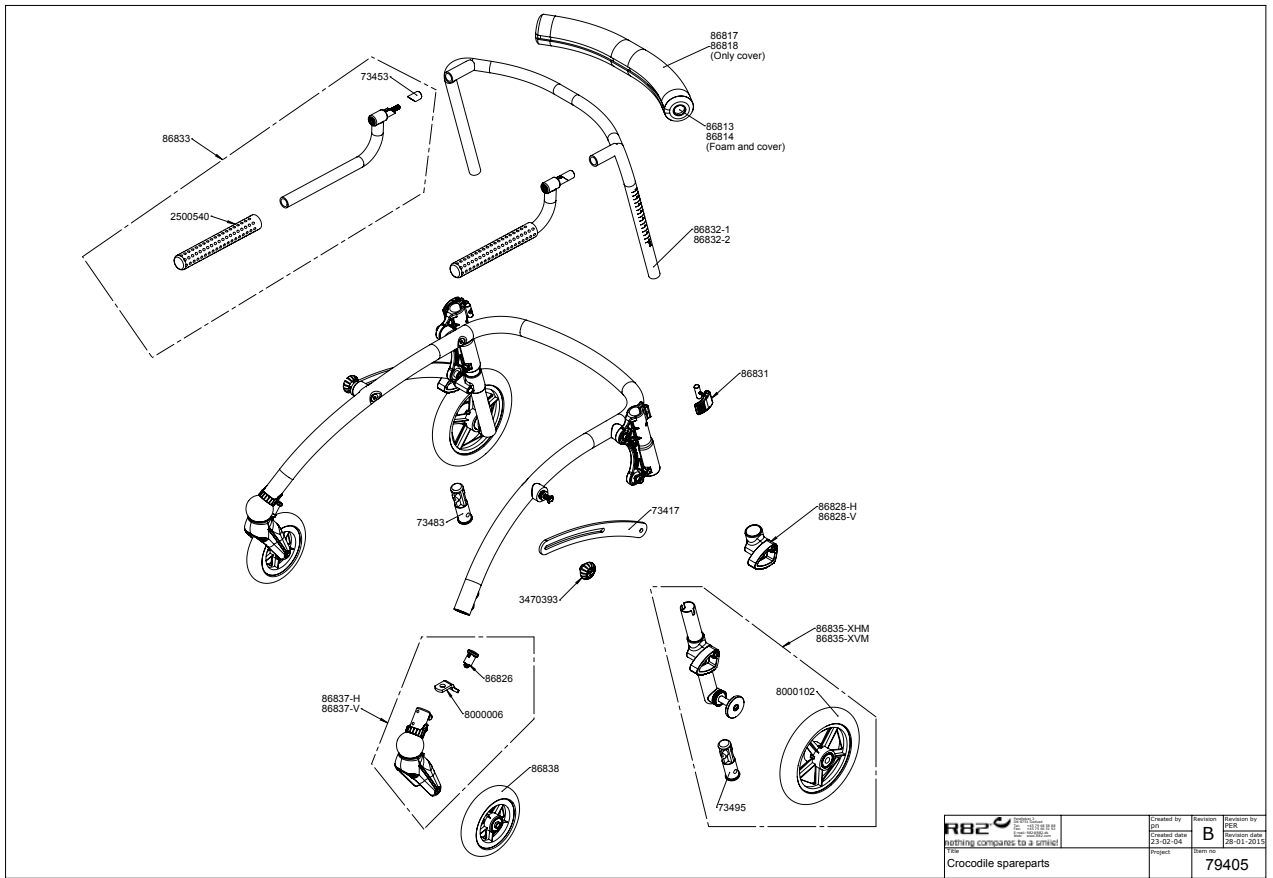

14 17 24 25 26 28 29 30 31 46 49 51 57 58 59 60 62 63 66 20	86837-V	Front fork left	PCS	1	5707292373199
14 17 24 25 26 28 29 30 31 46 49 51 57 58 59 60 62 65 66 20	86837-H	Front fork right	PCS	1	5707292373205
45	8000102	Ballbearing Ø30mm, Crocodile	PCS	1	5707292397041
47	73456	Frictions nut, Crocodile	PCS	1	5707292354907
N/A	0659010	Button head with flange M6x10, for friction nut	PCS	1	5707292356819
2500540	2500540	Cover for handle Ø22 mm, L= 203 mm	PCS	1	5707292382368
2500530	2500530	Cover for handle Ø22 mm, L= 200 mm	PCS	1	5707292381781
100783	100783-1	Replacement kit, upgrade to version 5	PCS	1	5707292563583