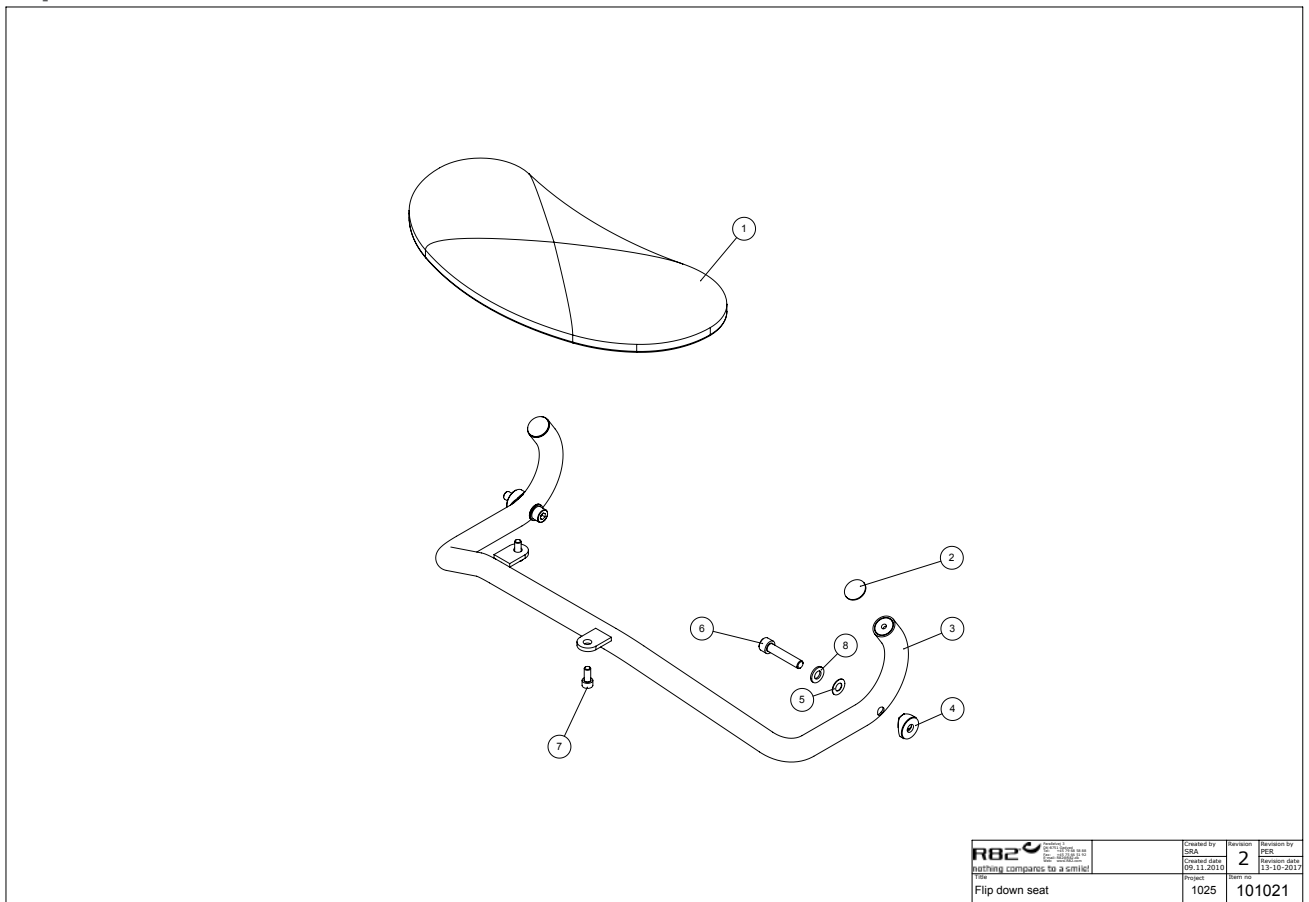

Flip down seat - for size 3

Item numbers for Flip down seat (86863)

Position	No.	Description	Unit of Measure	Quantity	Ean code
1	5020901	Polst.sæde str. 3,crocodile	PCS	1	5707292553980
2	102428	3M round Sticker	PCS	2	5707292561053
3	75486	Seat frame	PCS	1	5707292549945
4	71110-60	Black saddle washer M8	PCS	2	5707292574268
5	1310601	Nylon washer din 125, m8	PCS	2	5707292557261
6	0663040	Insex M8x40, rf, dryloc	PCS	2	5707292573377
7	0659200	Buttonhead screw M6x12 stainl.	PCS	2	5707292139436
8	1105080	Stainless washer 8mm	PCS	2	5707292140364