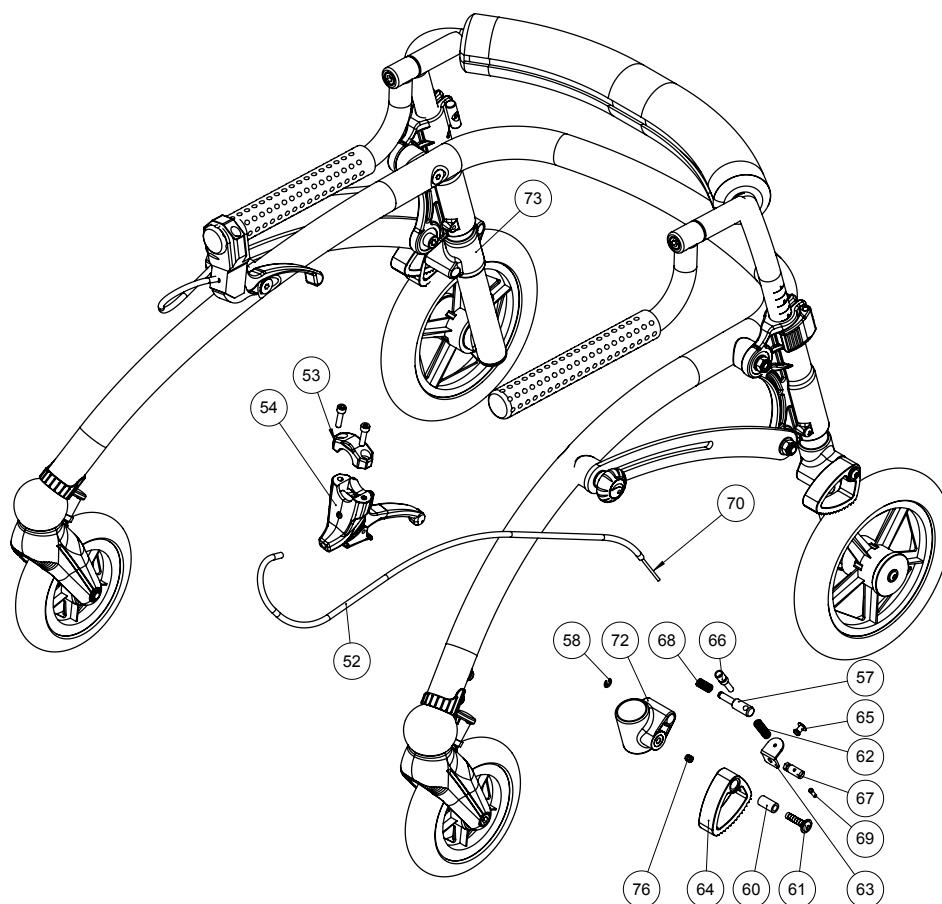

Decelerating hand brake kit- for size 1-2

Item numbers for Decelerating hand brake kit- for size 1-2 (86834-DEC)

Position	No.	Description	Unit of Measure	Quantity	Ean code
52	5002951	Wire f/tiger.panther Ø200+10cm	PCS	2	5707292154644
53	3503536	Clamp w/screws	PCS	2	5707292427762
54	3503550	Black/Grey LK1820VK.1386.2	PCS	2	5707292903259
57	73476	Release pin	PCS	2	5707292398055
58	1145040	Lock washer 4mm, stainless	PCS	2	5707292140562
60	73452	Bush o10/o6,2x18,1,crocodile	PCS	2	5707292354952
61	0659571	Button head w/flange M6x25 FZB	PCS	2	5707292355843
62	0310157	Stainl.spr.1,1x7insidex30x10v	PCS	2	5707292397782
63	73415	Mountings for cable	PCS	2	5707292398024
64	73474	Anti reverse item - machined	PCS	2	5707292398093
65	0506513	Stainless blind rivet Ø4, 8x12	PCS	2	5707292137326
66	0380003	Brake adjuster M6x24mm	PCS	2	5707292135964
67	0388006	Screwnipple 5x7,5mm	PCS	2	5707292136114
68	0310156	Stainless spring 0,5x8,2x25mm	PCS	2	5707292355911
69	0387000	End nipple for outer casing	PCS	2	5707292136091
70	0371853	Strained wires 1,5mm 190 cm.	PCS	2	5707292135889
72	73437	Retainer part left	PCS	1	5707292354730
73	73436	Retainer part right	PCS	1	5707292354723
76	0700050	Stopscrew M6x6 rf	PCS	2	5707292355898