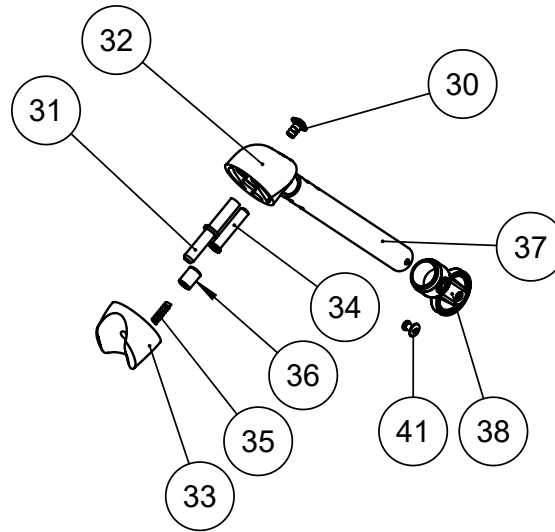

Cross bar - for size 3

Item numbers for Cross bar for mounting back support - size 3 (86880)

Position	No.	Description	Unit of Measure	Quantity	Ean code
1	75481	Mounting for brace, right	PCS	1	5707292549921
2	75483	Brace for Accessories	PCS	1	5707292543257
3	0506509	Rivet 4x10, stainless	PCS	2	5707292472441
4	75482	Mounting for brace, left	PCS	1	5707292549938
5	75458	Flip handle	PCS	2	5707292549723
6	73460	Transversebush o6 M4	PCS	2	5707292354921
7	73461	Transversebush o10-M4,croco	PCS	2	5707292354976
8	0631950	Button head M4x30,stainless	PCS	2	5707292355836

Anti-tip device, fixed - for size 0-2**Item numbers for Anti-tip device, fixed - for size 0-2 (86815-F)**

Position	No.	Description	Unit of Measure	Quantity	Ean code
90	101174	Anti-tip simple for Crocodile	PCS	2	5707292555267
91	1100500	Spring washer 8mm, stainless	PCS	2	5707292140142
92	0663035	Button head screw 8x35 stainl.	PCS	2	5707292139627
93	2502510	Plug 20x2,0-2,5 inside black	PCS	2	5707292557759

Anti-tip device, fixed- for size 3

Item numbers for Anti-tip device , fixed - for size 3 (86815-3F)

Position	No.	Description	Unit of Measure	Quantity	Ean code
1	0602465	Insex M6x65, stainless	PCS	2	5707292564665
2	102044	Anti-tip arm size 3	PCS	2	5707292564061
3	2508250	Wear 20 outside	PCS	2	5707292564405

Anti-tip device, swin away - for size 0-2

Item numbers for Anti-tip device, swing away - for size 0-2 (86815)

Position	No.	Description	Unit of Measure	Quantity	Ean code
30	0659010	Button head with flange M6x10	PCS	2	5707292356819
31	73459	Staybolt for kip security	PCS	2	5707292355287
32	73439	Swivel joint removable	PCS	2	5707292355089
33	73438	Joint fixed, Crocodile	PCS	2	5707292354747
34	73458	Release button, Crocodile	PCS	2	5707292355263
35	0309175	Comp. Spring 0,8x5,8x17,5mmx10	PCS	2	5707292135490
36	82555	lower pin	PCS	2	5707292124722
37	73489	Tilt prevention, Crocodile	PCS	2	5707292355188
38	72298	Wheelholder for antitip device	PCS	2	5707292399564
41	0506504	Rivet tas d 56 bs 4,1x8,5	PCS	2	5707292395818