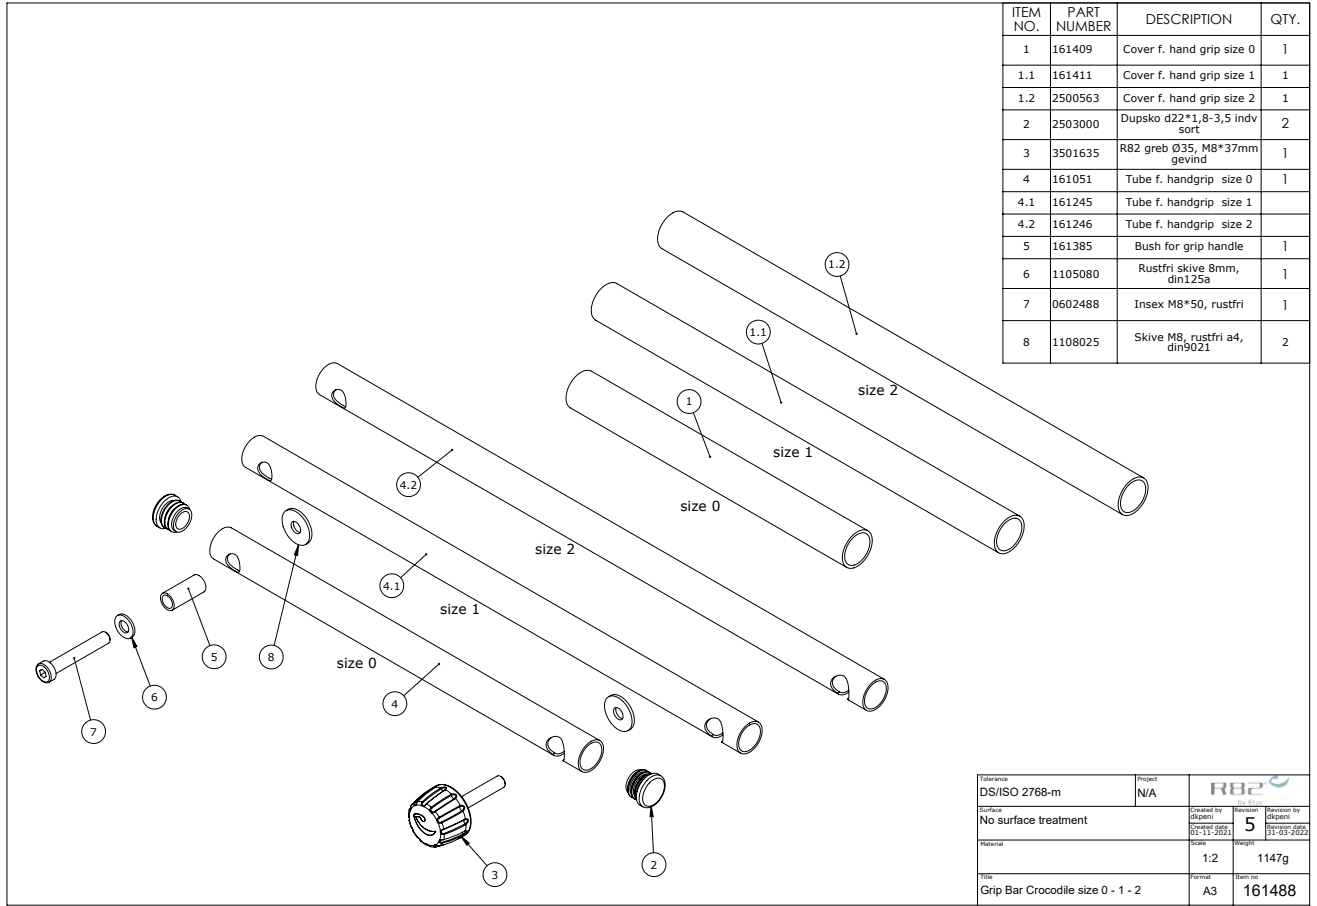

Grib bar - for size 0+1+2

Item numbers for Grib bar - for size 0+1+2 (86879-0, 86879-1, 86879-2)

Position	No.	Description	Unit of Measure	Quantity	Ean code
1	161409	Cover for grib bar size 0	PCS	1	5707292940179
1.1	161411	Cover for grib bar size 1	PCS	1	5707292940186
1.2	2500563	Grip f/Ø22 handbrace 400mm	PCS	1	5707292612311
2	2503000	Ferrule d 22x1,0-2,0 int.black	PCS	2	5707292144041
3	3501635	R82 handle dia.,M8x37	PCS	1	5707292451910
4	161051	Tube for handgrib size 0	PCS	1	5707292940476
4.1	161245	Tube for handgrib size 1	PCS	1	5707292940483
4.2	161246	Tube for handgrib size 2	PCS	1	5707292940490
5	161385	Bush for grib handle	PCS	1	5707292940537
6	1105080	Stainless washer 8mm	PCS	1	5707292140364
7	0602488	Insex M8x50,stainless	PCS	1	5707292410962
8	1108025	Washer M8,stainless a4,din9021	PCS	2	5707292140395