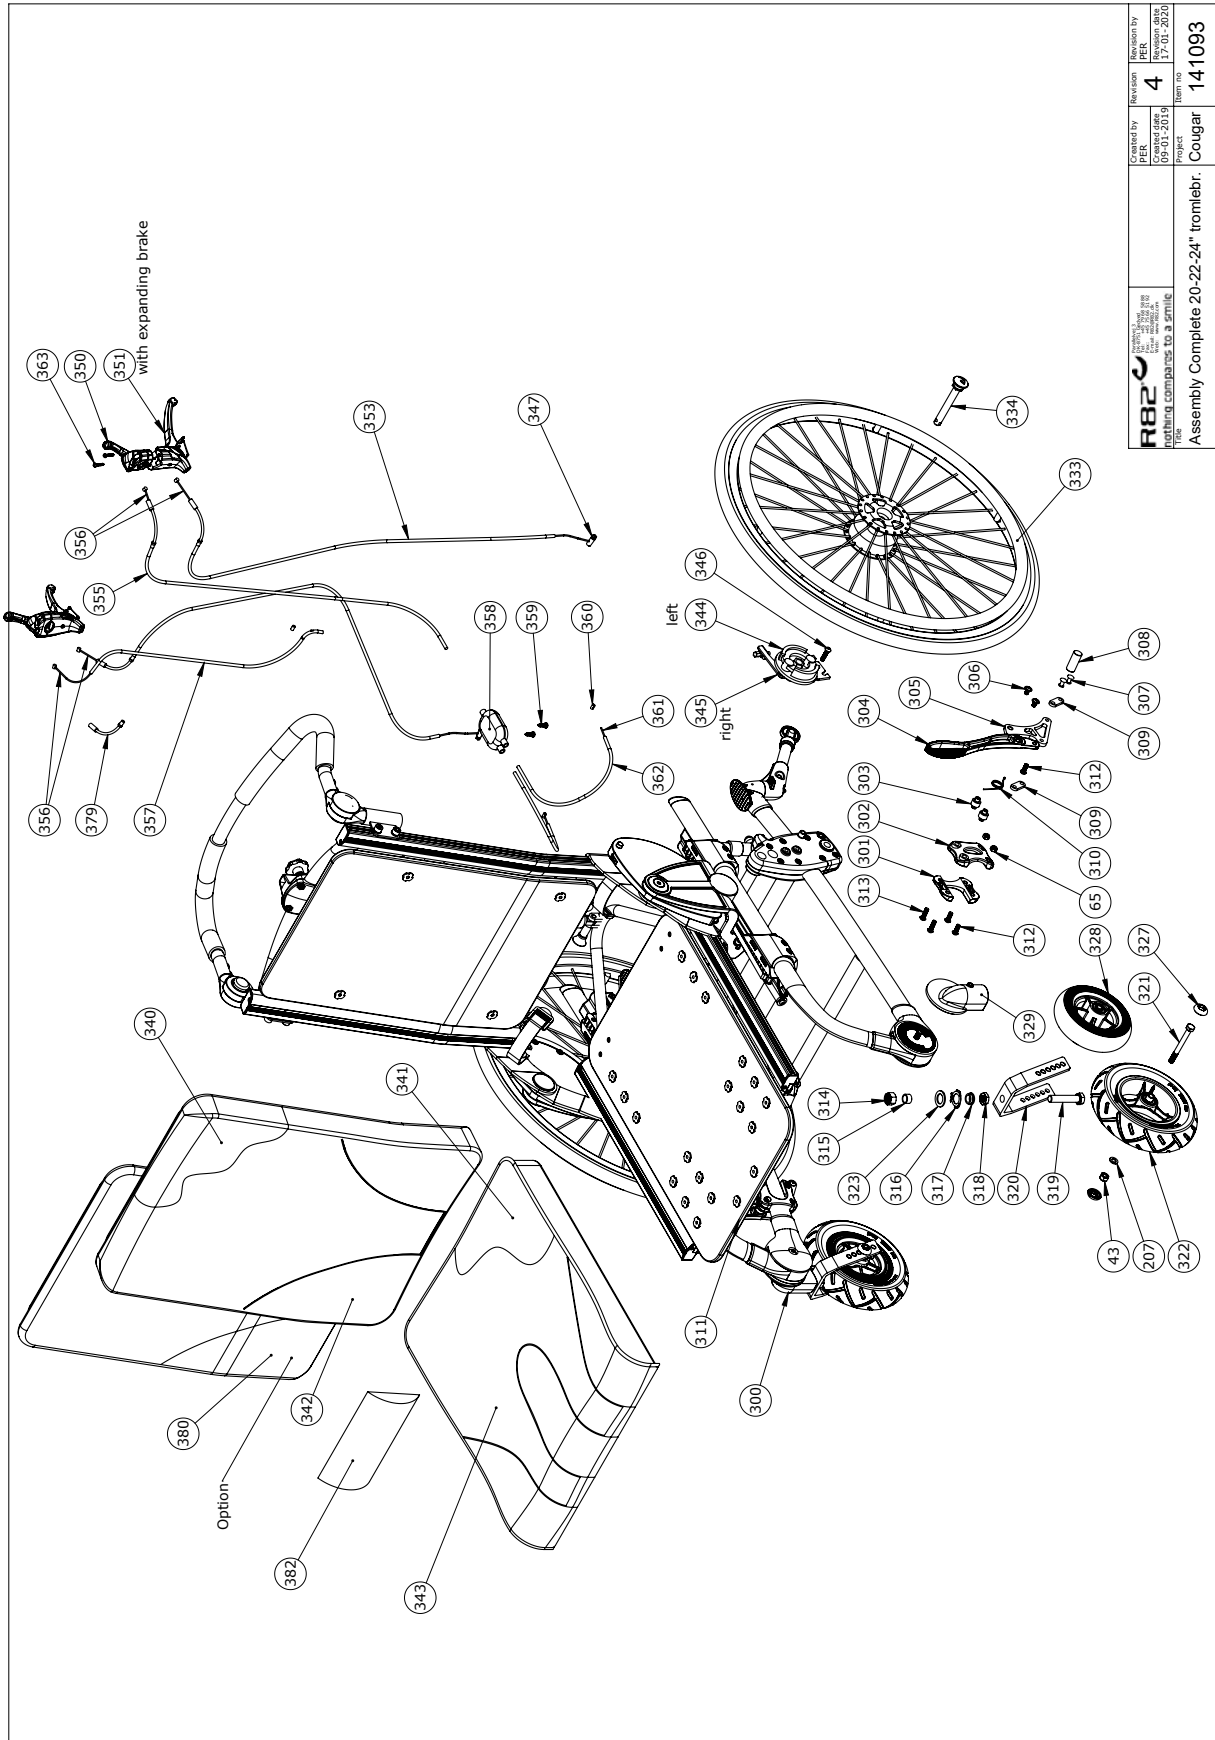

Assembly complete 20-22-24" with drum brakes

Item numbers for Assembly complete 20-22-24" with drum brakes

Position	Nummer	Beskrivelse	Antal	Enhed	Ean kode
43	1631080	Stainless lock nut 8mm	4	PCS	5707292141453
65	1631060	Stainless lock nut 6mm	2	PCS	5707292141446
207	1105080	Stainless washer 8mm	2	PCS	5707292140364
300	5097005-1	Holder Front wheel, right	1	PCS	5707292513847
301	74731	Cover inner, brake,	1	PCS	5707292412409
302	74730	Cover outer, brake, Cougar	1	PCS	5707292412416
303	6109200	M6 THREAD BUSH, BRAKING SYSTEM	2	PCS	5707292185952
304	74013	Braking arm	1	PCS	5707292378033
305	74644	Brake bracket	1	PCS	5707292407955
306	0641100	B.h. W/flange M6x10	2	PCS	5707292139245
307	0503175	Black case, Ø6,35x17,5mm	2	PCS	5707292137258
308	74764	Braking stick	1	PCS	5707292435958
309	72338	Mounting 12x4x34,5	2	PCS	5707292107794
310	74138	Spring for brake, left	1	PCS	5707292377500
311	74139	Spring for brake, right	1	PCS	5707292377517
312	0659500	BUTTON HEAD SCREW	3	PCS	5707292139450
313	0659550	Button head M6x20, stainless	2	PCS	5707292139467
314	1631120	Stainless lock nut 12mm	1	PCS	5707292502049
315	74804	Wheelbushing Cougar	1	PCS	5707292465177
316	0683900	Tight-washer 12x18x1	1	PCS	5707292139726
317	1101600	Center spring washer 12mm	1	PCS	5707292140197
318	1760012	Kontranut M12,fzb	1	PCS	5707292519078
319	1902373	M12x60-hh-fzb	1	PCS	5707292519801
320	2965765	Front fork, 60 mm	1	PCS	5707292582218
321	1073661	Steel bolt M8x80 rf part.threa	2	PCS	5707292556585
321	1073660	Steelbolt M8x65 stainless	2	PCS	5707292556578
322	3009501	190x50 solid racing	2	PCS	5707292483362
322	3009500	190x50 air racing	2	PCS	5707292483355
322	3007901	Wheel Kudu, 7" - tyre black	2	PCS	5707292587343
327	109378	Wheel protector	1	PCS	5707292581303
328	3007736-1	Wheel 140x40mm with rubber	2	PCS	5707292558213
329	5097016-1	Holder front wheel left	1	PCS	5707292513854
333	3102025	20" wheel w/db flexel	2	PCS	5707292837592
333	3102225	22" wheel W/db massive	2	PCS	5707292837615
333	3202420	24" wheel, db, air, black	2	PCS	5707292584151
333	3102425	24" wheel, with brake,black	2	PCS	5707292837622
334	2983055	QR Axle and bushing	1	PCS	5707292517135
344	2983051	Comp. anchorpl. side r. Cougar	1	PCS	5707292483867
345	2983052	Comp. anchorpl. Side l. Cougar	1	PCS	5707292483874
346	0609827	Stainless insex M6x20	2	PCS	5707292375049
347	0380100	Clip for cable	2	PCS	5707292136015
351	3503535	BRAKE PARKING LEVER WO/CLAMP	2	PCS	5707292413536
353	5002750	Cable for brake, size 1+2	2	PCS	5707292413635
353	5002951	Wire f/tiger,panther Ø200+10cm	2	PCS	5707292154644
355	5002750	Cable for brake, size 1+2	1	PCS	5707292413635
356	0371853	Strained wires 1,5mm 190 cm.	4	PCS	5707292135889
357	5002756	Cable for recline, outer 1-4	1	PCS	5707292413673