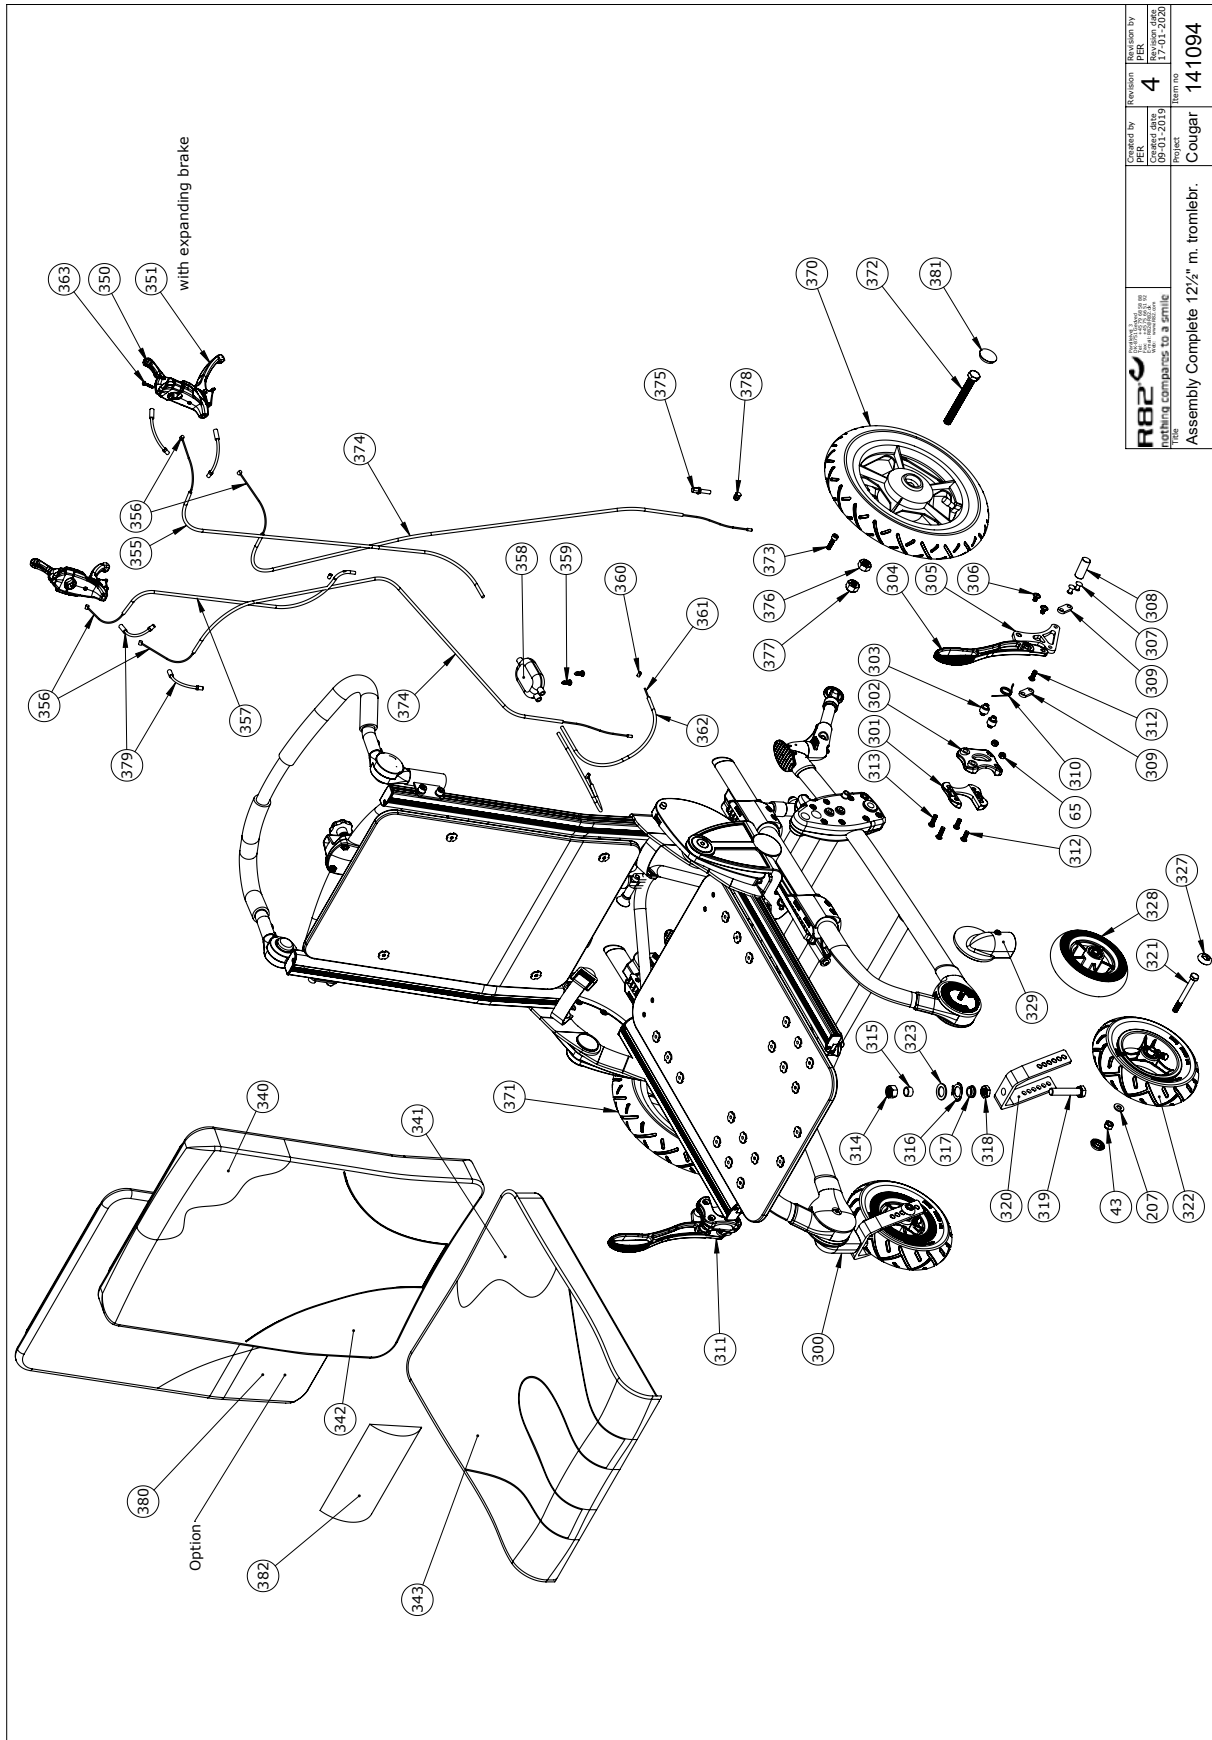

Assembly complete 12½" with drum brakes

  R82 A/S nothing compares to a smile	Created by Checked date 09-01-2019	Revision 4	Revision by Revision date 17-01-2020
	Project Cougar	Item no. 141094	Title Assembly Complete 12½" m. tromlebr.

© 2019 R82 A/S. ALL RIGHTS RESERVED.