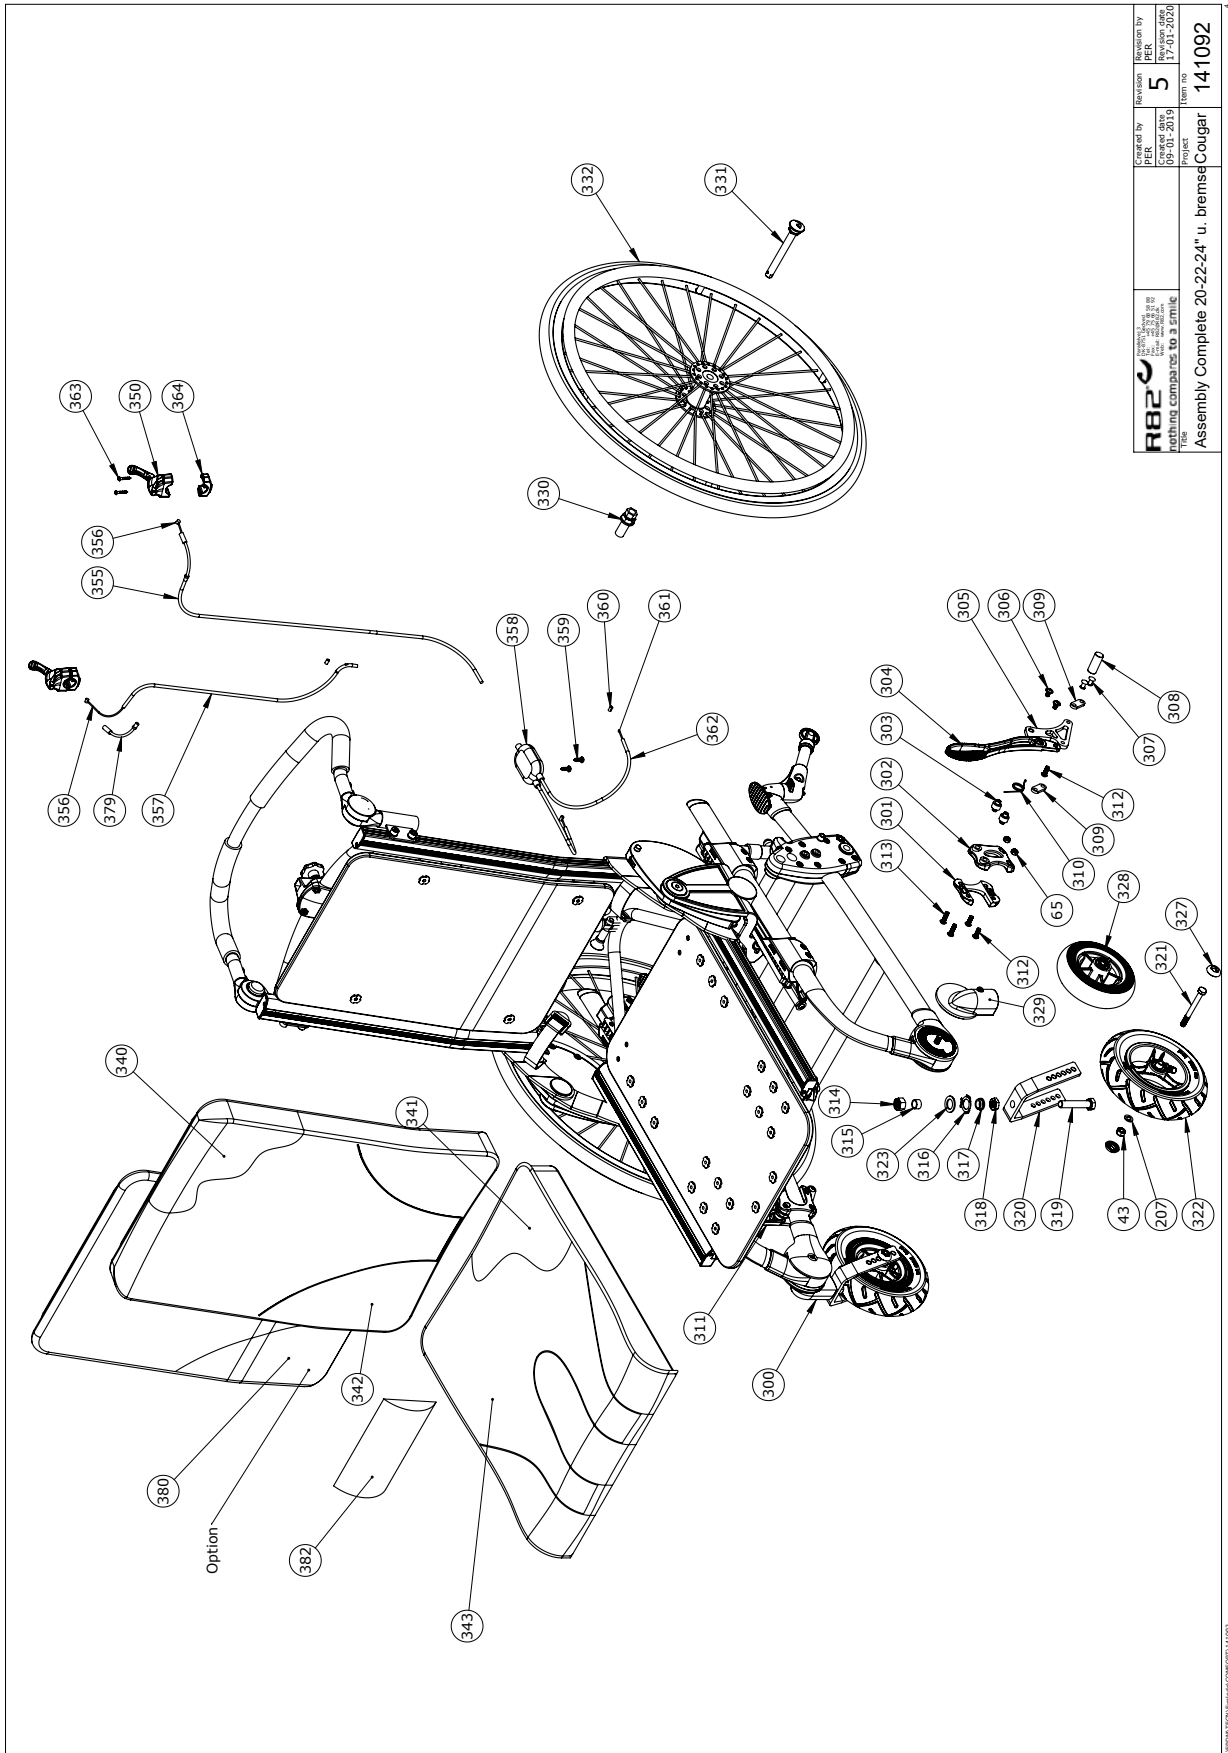

Assembly complete 20-22-24" without brakes

  R82 A/S Parallelvej 3 8751 Gedved Denmark	Created by PER	Approved by PER	Revision by PER
	Date 09/07/2019	Date 09/07/2019	Date 09/07/2019
From Existing Components for a frame		Item no. 141092	
Project Assembly Complete 20-22-24" u. bremse Cougar		Term no. 141092	

C:\EPSON\TON\BROUWER\COMP\PART\141092