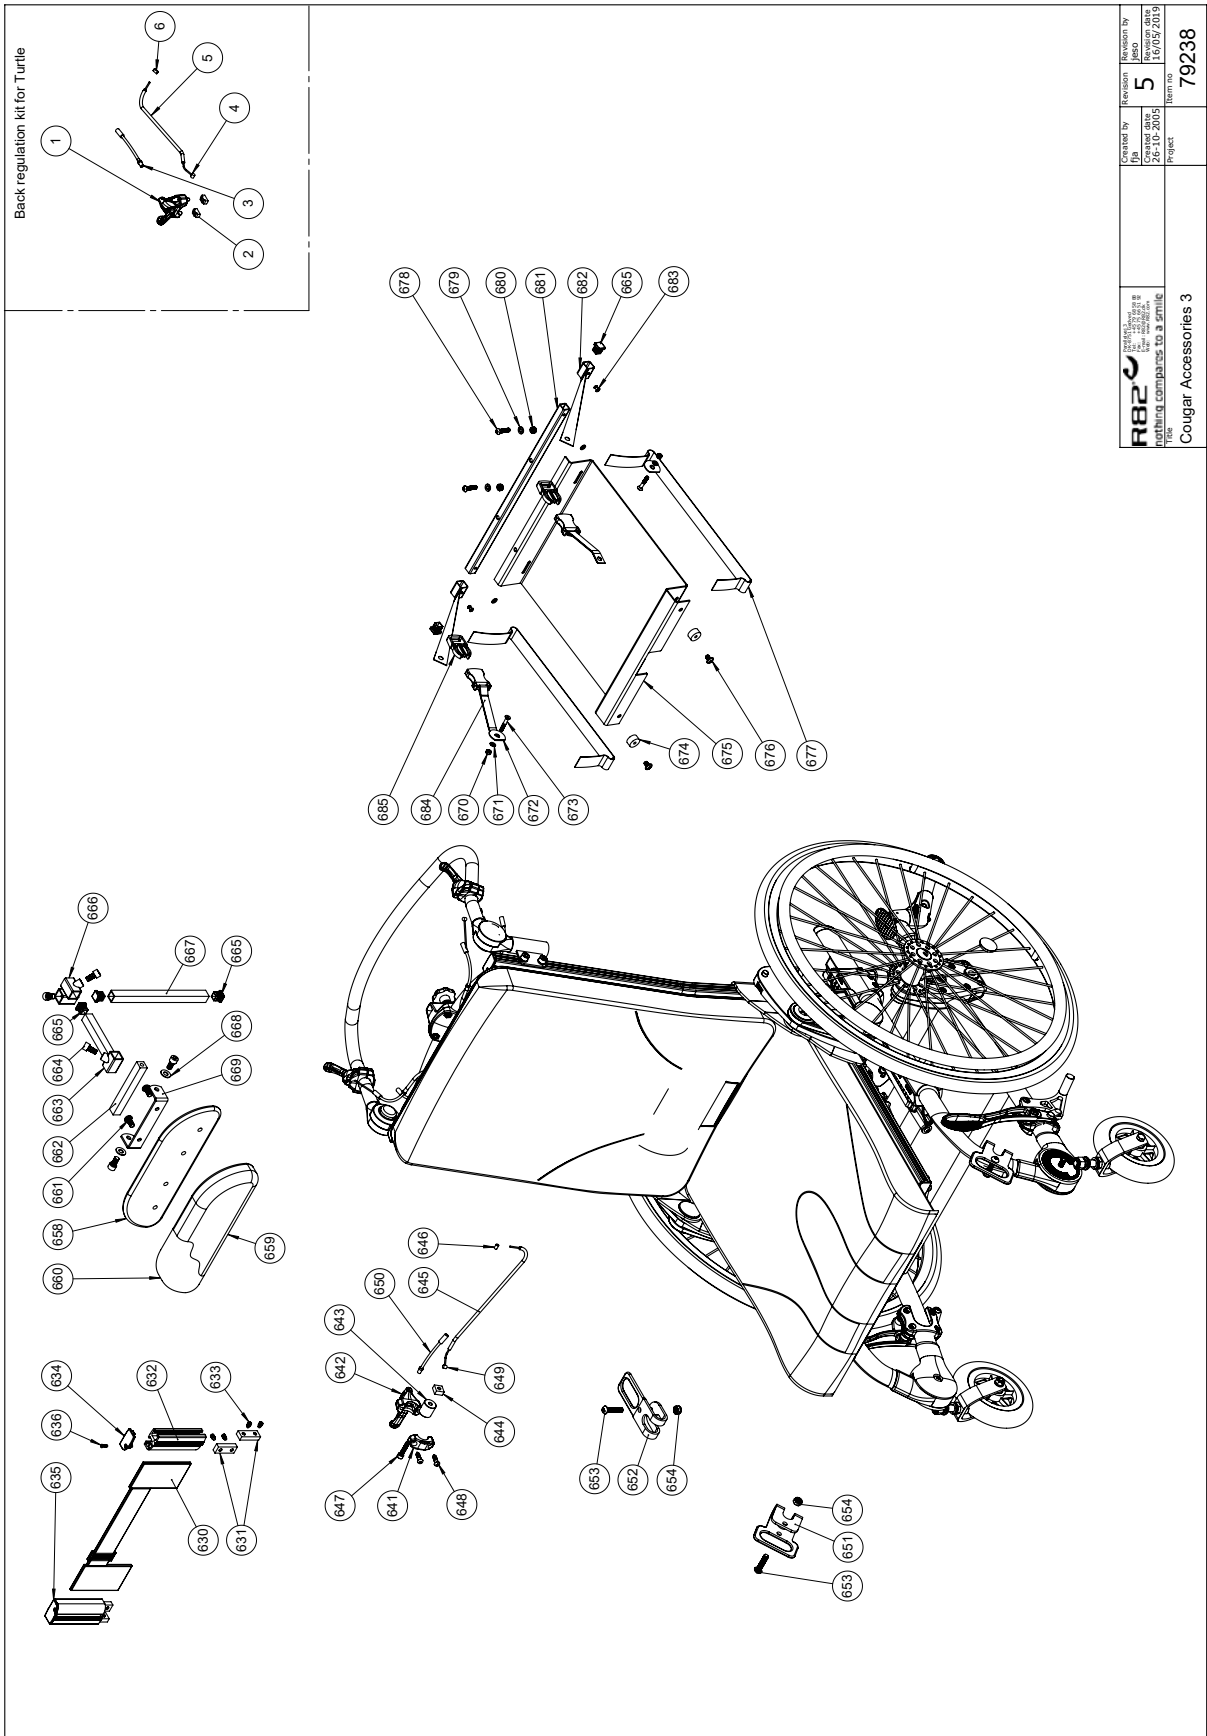

Cougar accessories 3

R82 nothing compares to a smile for Cougar Accessories 3	Created by 26-10-2005	Revision 5	Revision by 16/05/2015
	Project 79238	Item no. 79238	

C:\TEMP\100414\BANKO\DW\79238