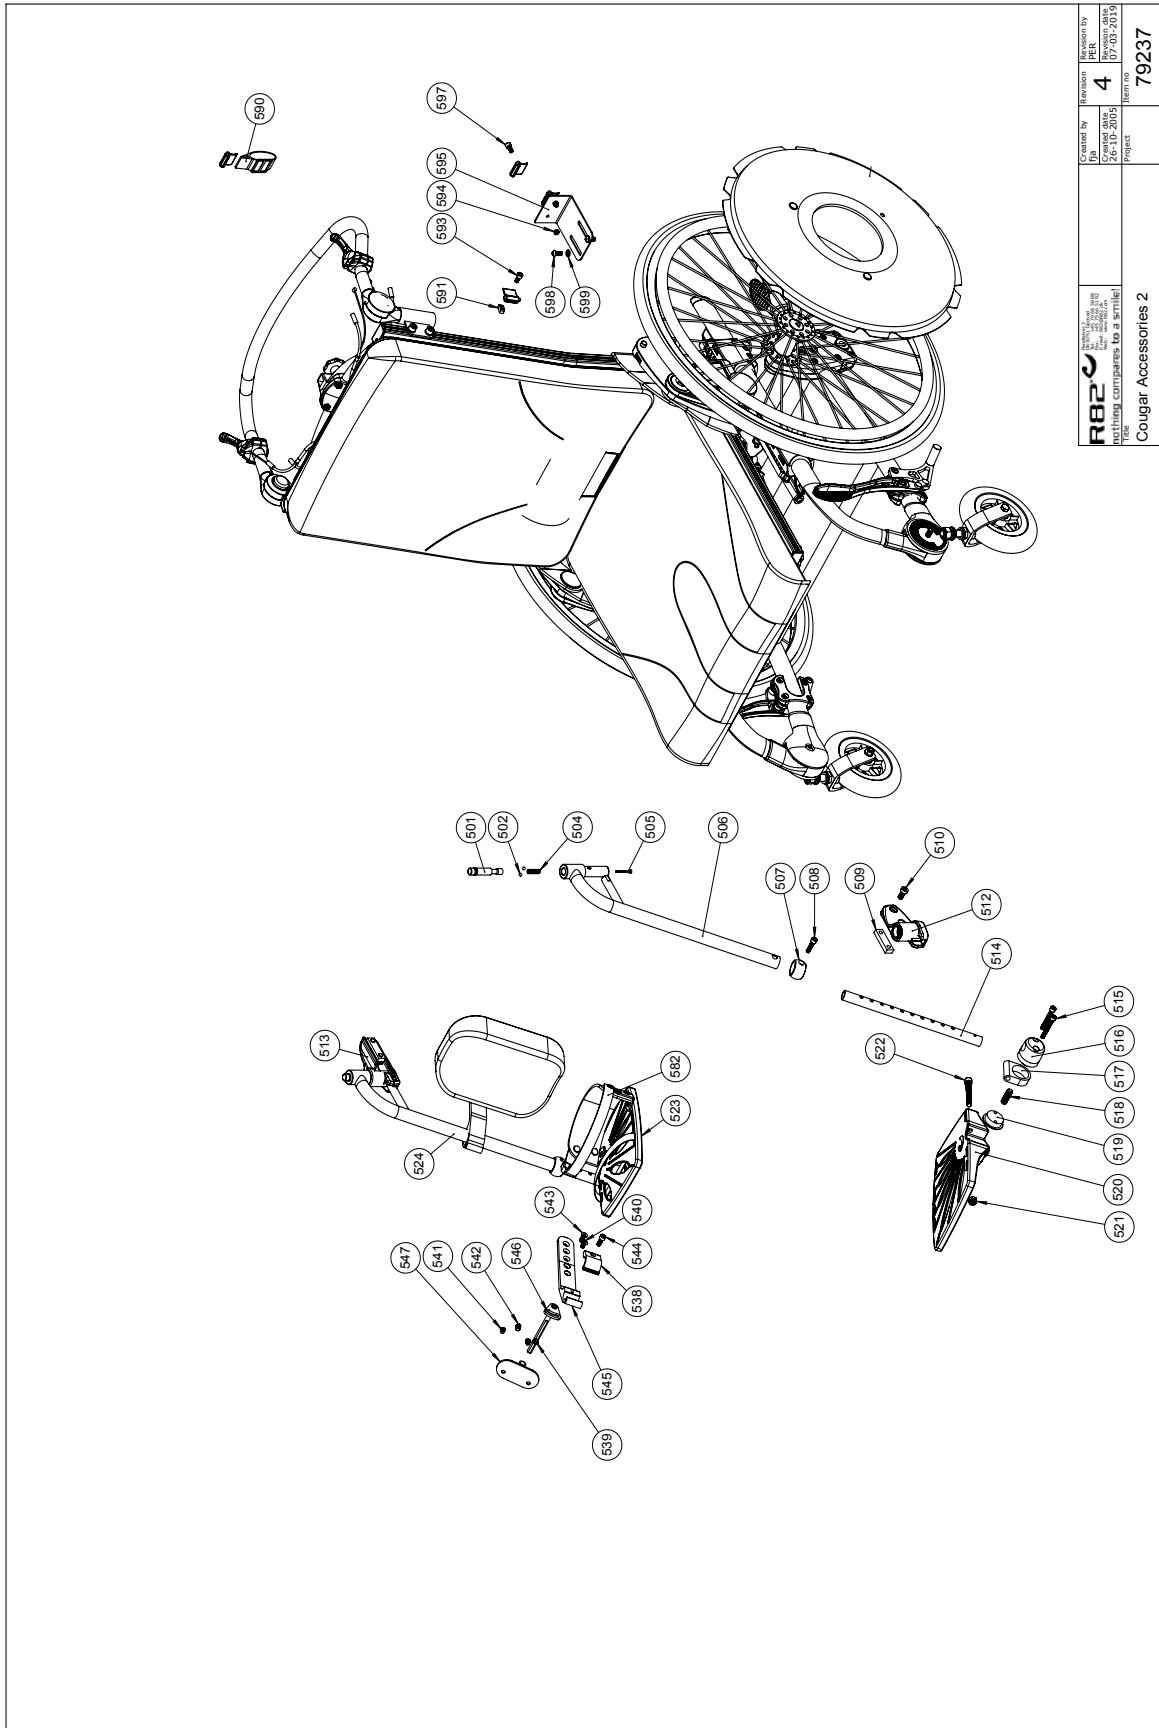

Cougar accessories 2

  R82 A/S Parallelvej 3 8751 Gedved Denmark	Created by JPA 26-10-2005	Revision by PER 07-03-2019
	Title Cougar Accessories 2	Part no 79237