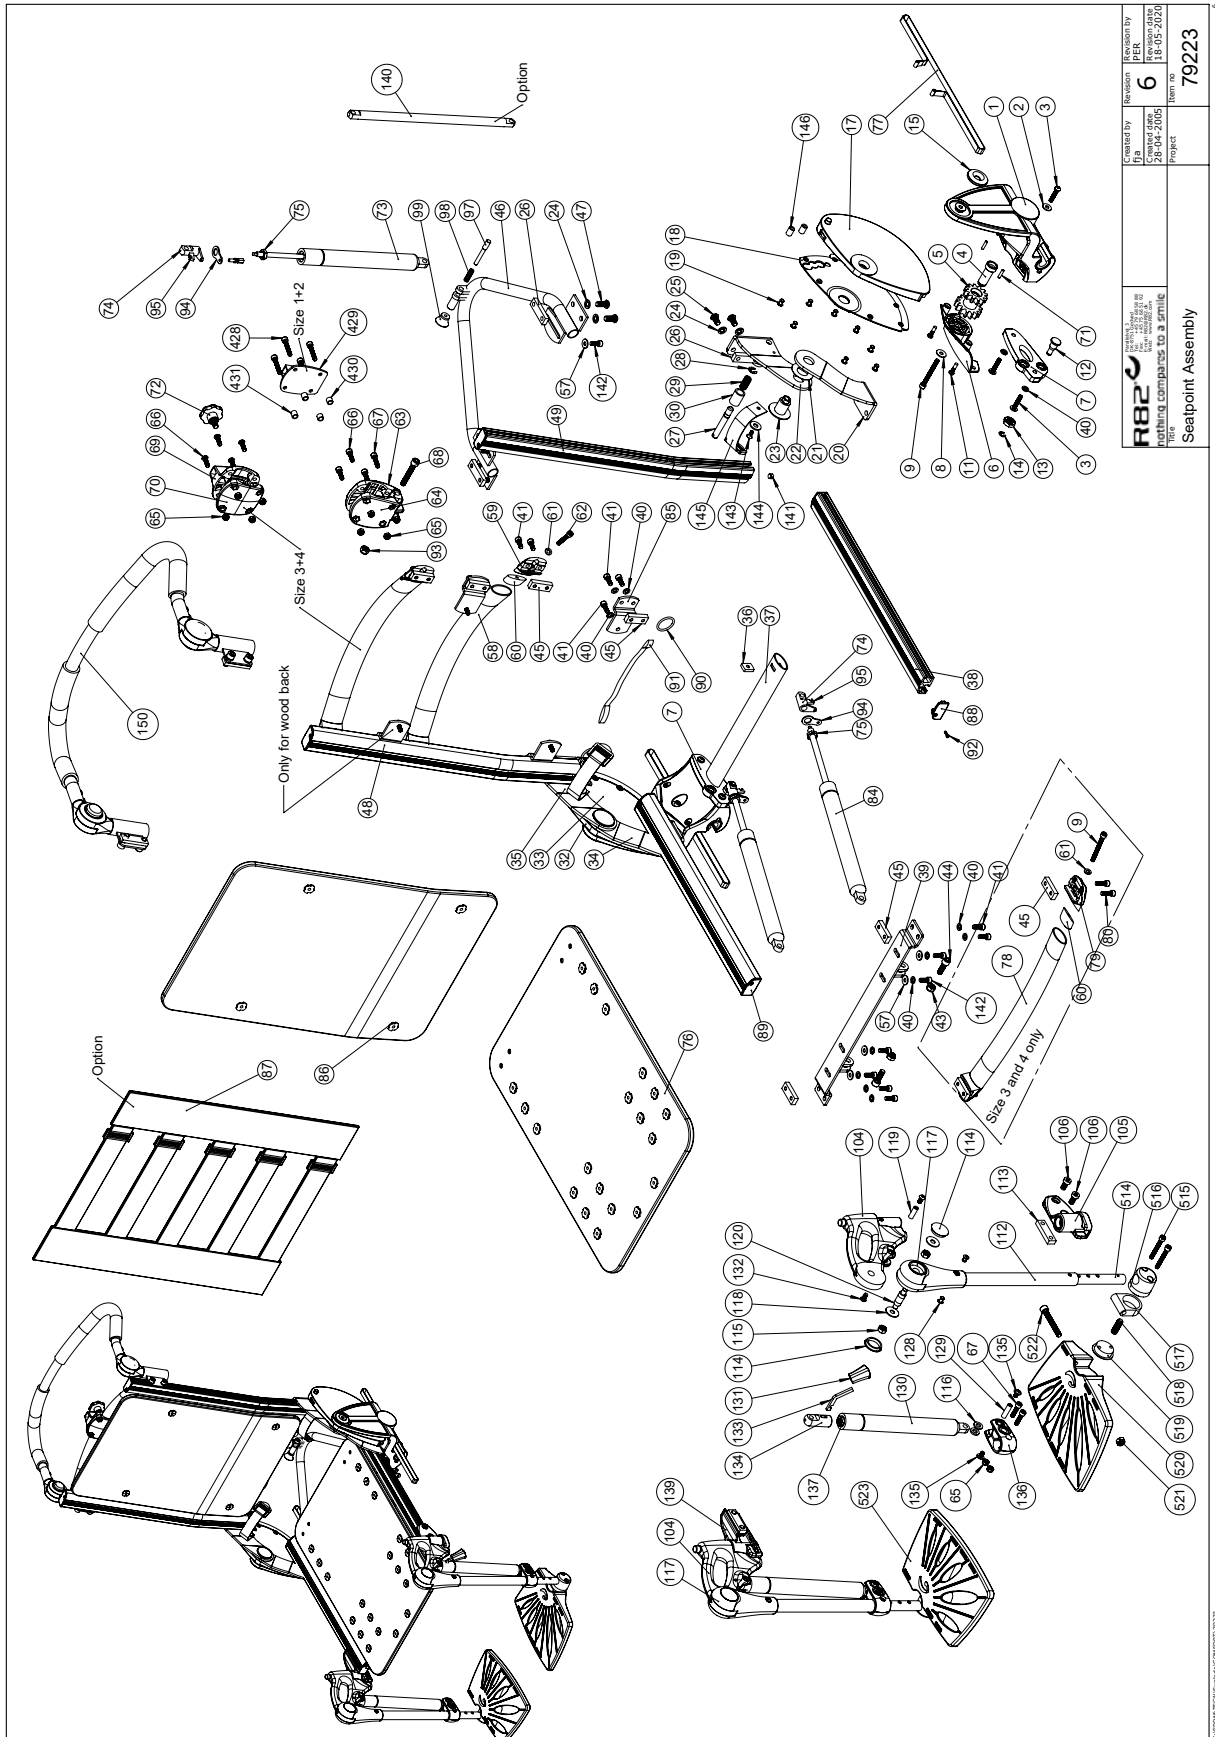

Seat point assembly

  R82 A/S Parallelvej 3 8751 Gedved Denmark	created by 28-04-2015	revision 6	revision by 18-05-2020
	Project Seatpoint Assembly	Item no 79223