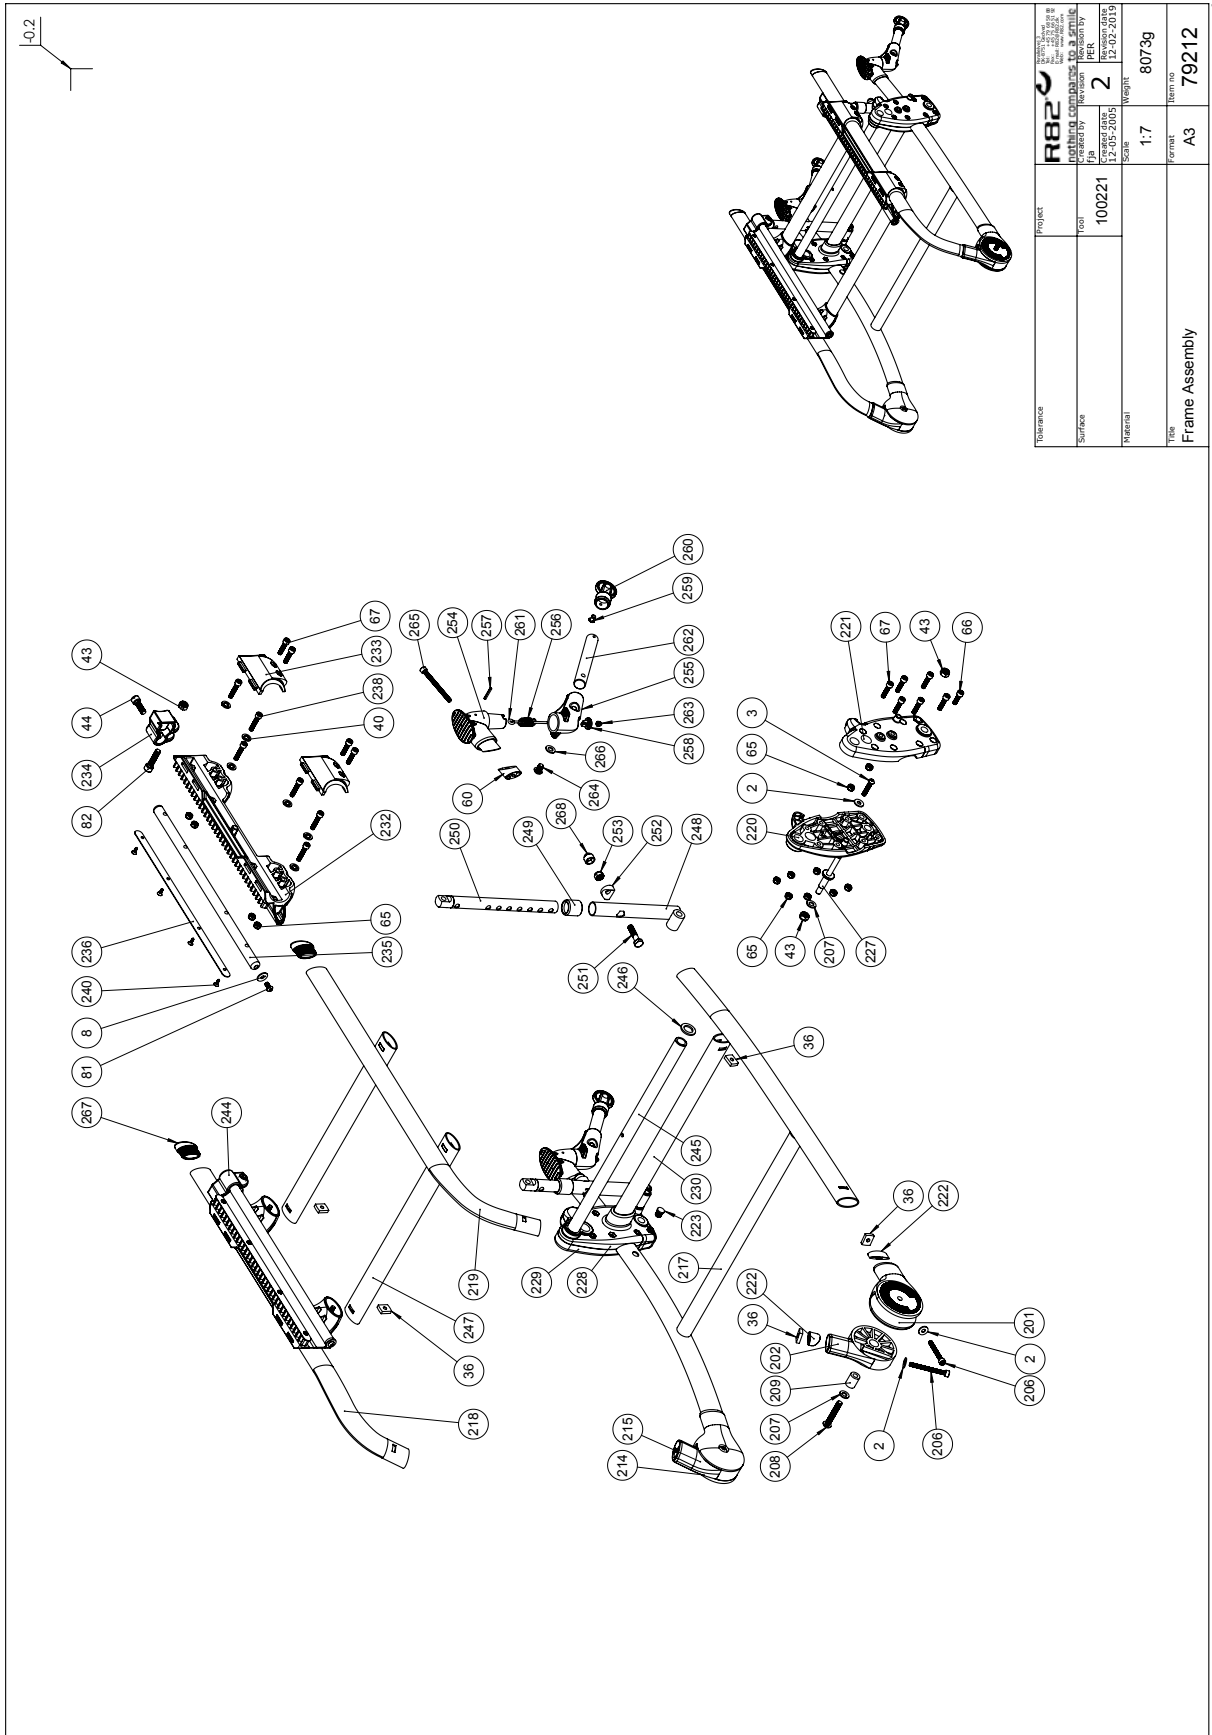

Frame assembly

Reference	Project	R82	Revision	2	Weight	8073g
Surface	100221	Created date	12-05-2015	Revision date	12-02-2019	Part no.
Material		Scale	1:7	Part no.		79212
File	Frame Assembly					

© 2019 ETAC TECHNICAL COMPANY, 79212