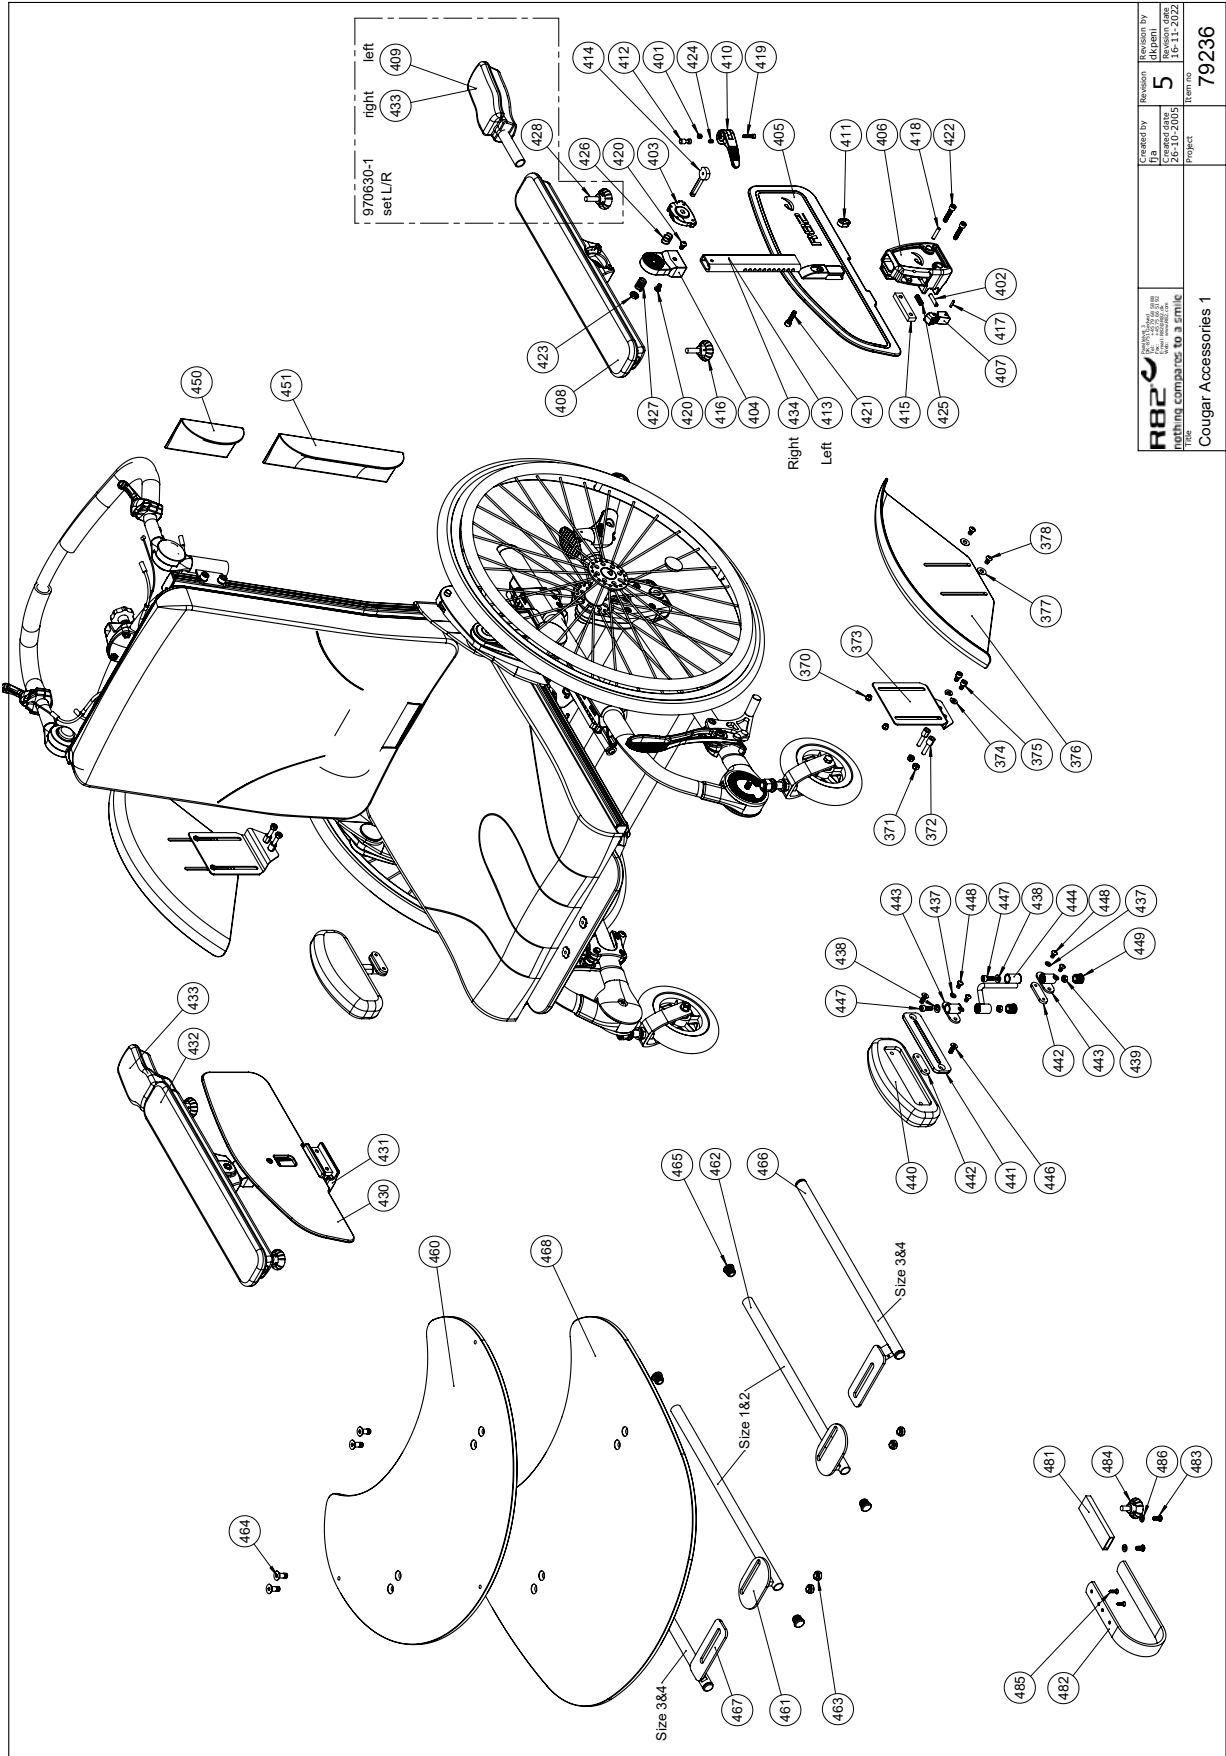

Cougar accessories 1

  R82 A/S Parallelvej 3 8751 Gedved Denmark	Created by Jp 26-10-2005	Revision 5 16-11-2022	Revision by Jp 16-11-2022
	File 970630-1	Item no 79236	Project Cougar Accessories 1

C:\EXPORT\TON\PROJEKTER\K179236