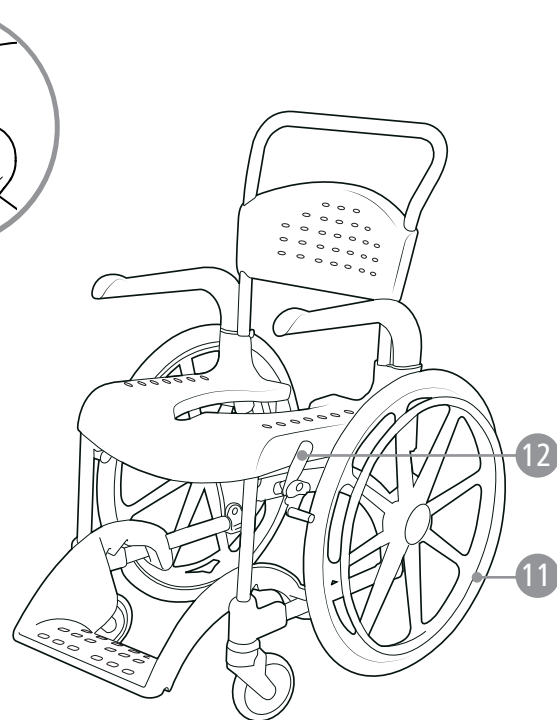

# Clean, Clean 24, Clean Height adj.

Shower- and toiletchair

Sparepart list

78656E 21-12-03

Clean

Clean 24"

Clean Height adj.

Accessories