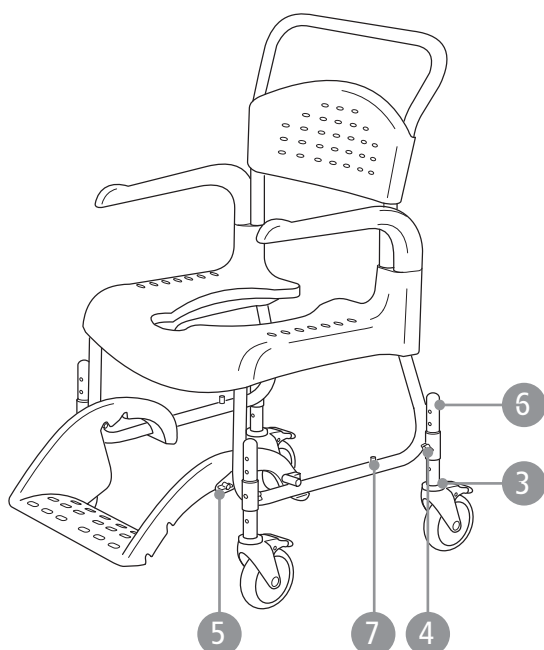

Clean

Clean 24"

Clean Height adj.

Accessories

13

14