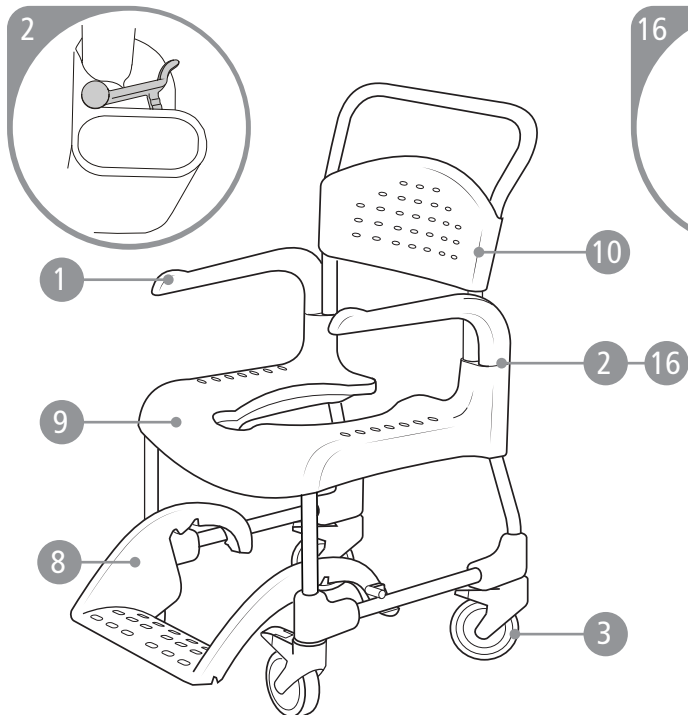

# Clean, Clean 24, Clean Height adj.

Shower- and toiletchair

Sparepart list

78656E 21-12-03

Clean

Clean 24"

Clean Height adj.

Accessories