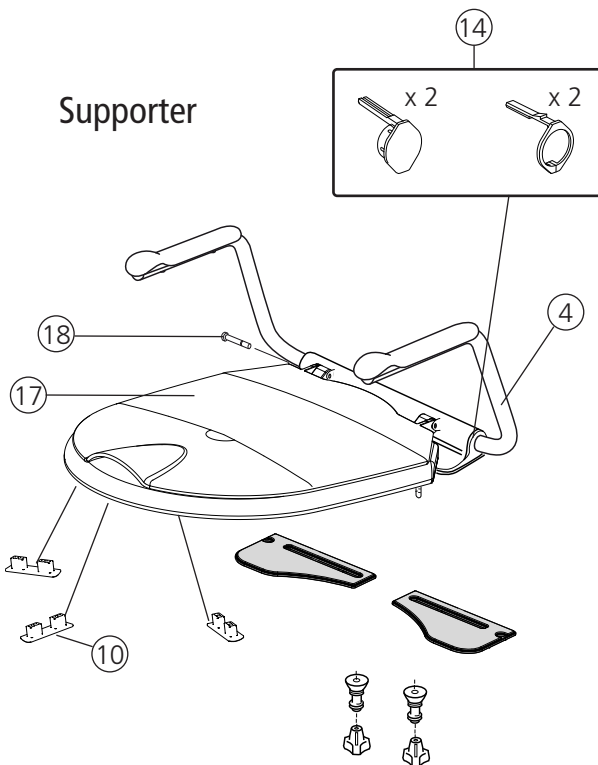

Hi-Loo/Supporter

Toilet seat raiser and armrests

Spareparts list

78514F 22-10-25

Hi-Loo

Supporter

Spareparts			Product			
Pos	Description	Item no	Hi-Loo ser. no.	Hi-Loo fixed ser. no.	Supporter ser. no.	Supporter adjustable ser. no.
1	Support plate Armrest, 2 pcs, black	8400 1212				
2	Support plate Armrest, 2 pcs, grey	8400 1253				
3	Armrest Hi-Loo 6 cm, pair complete	8400 5099	from 79768			
	Armrest Hi-Loo 10 cm, pair complete	8400 5100	from 79768			
4	Armrest Supporter, pair complete	8400 5101			from 80472	
5	Armrest Supporter adjustable, pair complete	8400 1294				from 73223
6	Armrest socket, pair	8400 1110				
7	Armrest, pair	8400 1134				
8	End cover, 2 pcs	8400 1202				
9	Friction detail Hi-Loo, 10 pcs	8400 1194				
	Friction detail for angled Hi-Loo, 2 st	8400 1198				
10	Friction detail Supporter, 3pcs	8400 5094			from 18973	from 71038
11	Assembly nut, 10 pcs	8400 1122				
12	Adapter, 10 pcs	8400 1195				
13	Screwkit, pair	8400 1125				
14	End cap set Hi-Loo/Supporter	8400 1290	from 79768		from 80472	from 73223
15	Sealing right, left	8400 1126				
16	Spacer Hi-Loo fixed, 10 pcs	8400 1196				
17	Toilet lid and seat Supporter	8400 1323			from 80472	from 73223
18	Axle Supporter, 10 pcs	8400 1324			from 80472	
19	Seat Hi-Loo II 6 cm	8400 1295	from 79768			
20	Seat Hi-Loo II 10 cm	8400 1296	from 79768			
21	Assembly kit Hi-Loo	82991				
22	Touch-up paint	8400 5052				