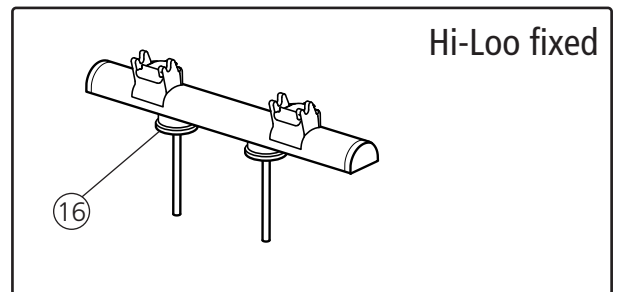

Hi-Loo/Supporter

Toilet seat raiser and armrests

Spareparts list

78514F 22-10-25

Hi-Loo

Supporter

Spareparts			Product			
Pos	Description	Item no	Hi-Loo ser. no.	Hi-Loo fixed ser. no.	Supporter ser. no.	Supporter adjustable ser. no.
1	Support plate Armrest, 2 pcs, black	8400 1212				
2	Support plate Armrest, 2 pcs, grey	8400 1253				
3	Armrest Hi-Loo 6 cm, pair complete	8400 5099	from 79768			
	Armrest Hi-Loo 10 cm, pair complete	8400 5100	from 79768			
4	Armrest Supporter, pair complete	8400 5101			from 80472	
5	Armrest Supporter adjustable, pair complete	8400 1294				from 73223
6	Armrest socket, pair	8400 1110				
7	Armrest, pair	8400 1134				
8	End cover, 2 pcs	8400 1202				
9	Friction detail Hi-Loo, 10 pcs	8400 1194				
	Friction detail for angled Hi-Loo, 2 st	8400 1198				
10	Friction detail Supporter, 3pcs	8400 5094			from 18973	from 71038
11	Assembly nut, 10 pcs	8400 1122				
12	Adapter, 10 pcs	8400 1195				
13	Screwkit, pair	8400 1125				
14	End cap set Hi-Loo/Supporter	8400 1290	from 79768		from 80472	from 73223
15	Sealing right, left	8400 1126				
16	Spacer Hi-Loo fixed, 10 pcs	8400 1196				
17	Toilet lid and seat Supporter	8400 1323			from 80472	from 73223
18	Axle Supporter, 10 pcs	8400 1324			from 80472	
19	Seat Hi-Loo II 6 cm	8400 1295	from 79768			
20	Seat Hi-Loo II 10 cm	8400 1296	from 79768			
21	Assembly kit Hi-Loo	82991				
22	Touch-up paint	8400 5052				