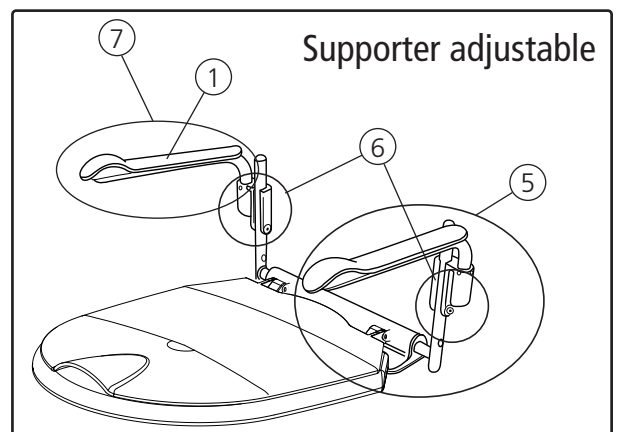

Hi-Loo/Supporter

Toilet seat raiser and armrests

Spareparts list

78514F 22-10-25

Hi-Loo

Supporter

Spareparts			Product			
Pos	Description	Item no	Hi-Loo ser. no.	Hi-Loo fixed ser. no.	Supporter ser. no.	Supporter adjustable ser. no.
1	Support plate Armrest, 2 pcs, black	8400 1212				
2	Support plate Armrest, 2 pcs, grey	8400 1253				
3	Armrest Hi-Loo 6 cm, pair complete	8400 5099	from 79768			
	Armrest Hi-Loo 10 cm, pair complete	8400 5100	from 79768			
4	Armrest Supporter, pair complete	8400 5101			from 80472	
5	Armrest Supporter adjustable, pair complete	8400 1294				from 73223
6	Armrest socket, pair	8400 1110				
7	Armrest, pair	8400 1134				
8	End cover, 2 pcs	8400 1202				
9	Friction detail Hi-Loo, 10 pcs	8400 1194				
	Friction detail for angled Hi-Loo, 2 st	8400 1198				
10	Friction detail Supporter, 3pcs	8400 5094			from 18973	from 71038
11	Assembly nut, 10 pcs	8400 1122				
12	Adapter, 10 pcs	8400 1195				
13	Screwkit, pair	8400 1125				
14	End cap set Hi-Loo/Supporter	8400 1290	from 79768		from 80472	from 73223
15	Sealing right, left	8400 1126				
16	Spacer Hi-Loo fixed, 10 pcs	8400 1196				
17	Toilet lid and seat Supporter	8400 1323			from 80472	from 73223
18	Axle Supporter, 10 pcs	8400 1324			from 80472	
19	Seat Hi-Loo II 6 cm	8400 1295	from 79768			
20	Seat Hi-Loo II 10 cm	8400 1296	from 79768			
21	Assembly kit Hi-Loo	82991				
22	Touch-up paint	8400 5052				