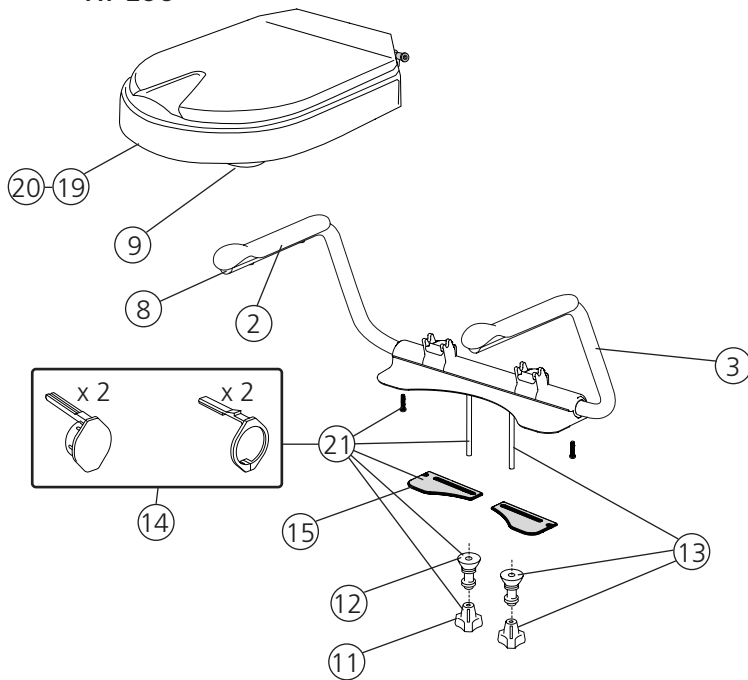

Hi-Loo/Supporter

Toilet seat raiser and armrests

Spareparts list

78514F 22-10-25

Hi-Loo

Supporter

Spareparts			Product			
Pos	Description	Item no	Hi-Loo ser. no.	Hi-Loo fixed ser. no.	Supporter ser. no.	Supporter adjustable ser. no.
1	Support plate Armrest, 2 pcs, black	8400 1212				
2	Support plate Armrest, 2 pcs, grey	8400 1253				
3	Armrest Hi-Loo 6 cm, pair complete	8400 5099	from 79768			
	Armrest Hi-Loo 10 cm, pair complete	8400 5100	from 79768			
4	Armrest Supporter, pair complete	8400 5101			from 80472	
5	Armrest Supporter adjustable, pair complete	8400 1294				from 73223
6	Armrest socket, pair	8400 1110				
7	Armrest, pair	8400 1134				
8	End cover, 2 pcs	8400 1202				
9	Friction detail Hi-Loo, 10 pcs	8400 1194				
	Friction detail for angled Hi-Loo, 2 st	8400 1198				
10	Friction detail Supporter, 3pcs	8400 5094			from 18973	from 71038
11	Assembly nut, 10 pcs	8400 1122				
12	Adapter, 10 pcs	8400 1195				
13	Screwkit, pair	8400 1125				
14	End cap set Hi-Loo/Supporter	8400 1290	from 79768		from 80472	from 73223
15	Sealing right, left	8400 1126				
16	Spacer Hi-Loo fixed, 10 pcs	8400 1196				
17	Toilet lid and seat Supporter	8400 1323			from 80472	from 73223
18	Axle Supporter, 10 pcs	8400 1324			from 80472	
19	Seat Hi-Loo II 6 cm	8400 1295	from 79768			
20	Seat Hi-Loo II 10 cm	8400 1296	from 79768			
21	Assembly kit Hi-Loo	82991				
22	Touch-up paint	8400 5052				