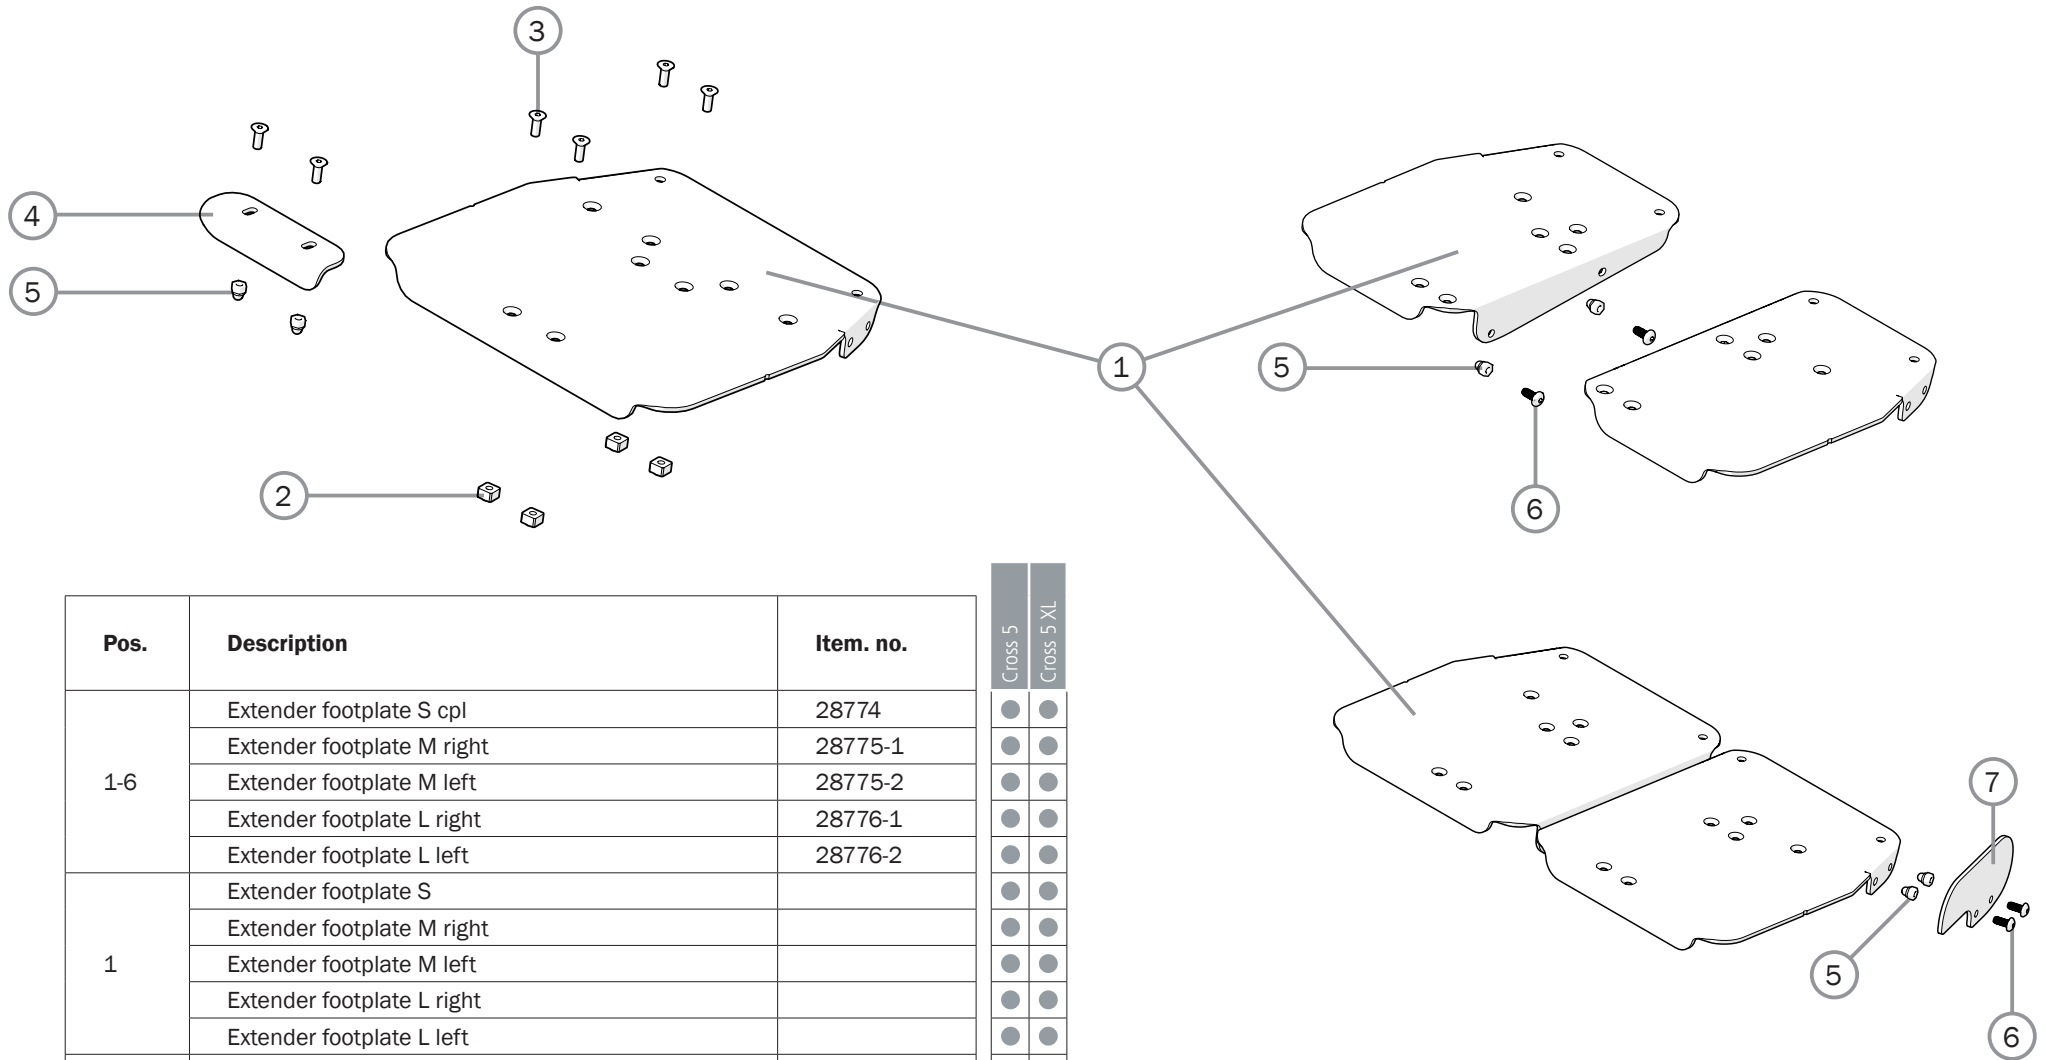

Foot support cont.

Pos.	Description	Item. no.		
			Cross 5	Cross 5 XL
1-6	Extender footplate S cpl	28774	●	●
	Extender footplate M right	28775-1	●	●
	Extender footplate M left	28775-2	●	●
	Extender footplate L right	28776-1	●	●
	Extender footplate L left	28776-2	●	●
1	Extender footplate S		●	●
	Extender footplate M right		●	●
	Extender footplate M left		●	●
	Extender footplate L right		●	●
	Extender footplate L left		●	●
2	Stop bar arm support	80661	●	●
3	Screw M5x14 MF6S Zn8/P esloc	11237	●	●
4	Guide one-piece footplate	83421	●	●
5	Locking nut M5 domed zink plated	12168	●	●
6	Screw M5x12 K6S 10.9 zink plated	11208	●	●
7	Side protection footplate	83420	●	●