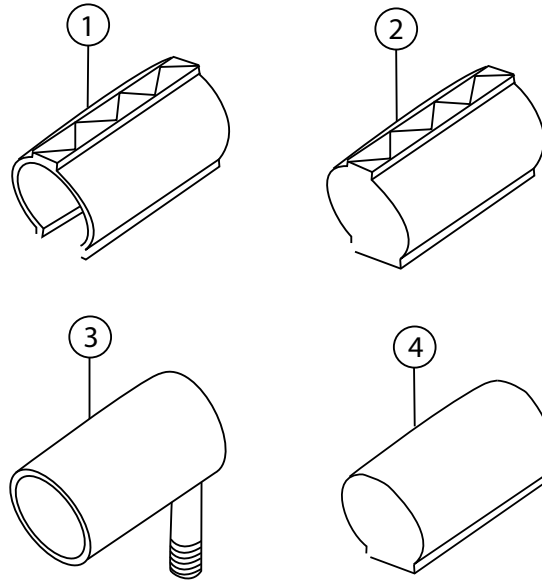

Tyre and inner tube

Pos.	Description	Item. No	Cross 5	Cross 5 XL
1	Tyre 22x1 pneumatic high pressure	81125	●	●
	Tyre 24x1 high pressure black	83329	●	●
	Tyre 24 Schwalbe Marathon Plus	83301	●	●
	Tyre 24 x1 high pressure for carbon	82907	●	
2	Tyre 20 solid	80787	●	●
	Tyre 22 solid grey	81384	●	●
	Tyre 24 solid grey	80768	●	●
3	Innertube 20 pneumatic	80132	●	●
	Innertube 22 pneumatic high pressure	80136	●	●
	Innertube 24 pneumatic high pressure	80560	●	●
	Tube 24 x1 high pressure for carbon	82908	●	
4	Innertube 20 massive	82706	●	●
	Innertube 22 massive	82705	●	●
	Innertube 24 massive	82704	●	●
5	Tyre flaps 24 for carbon	82909	●	
	Tyre flaps 24	97044	●	●