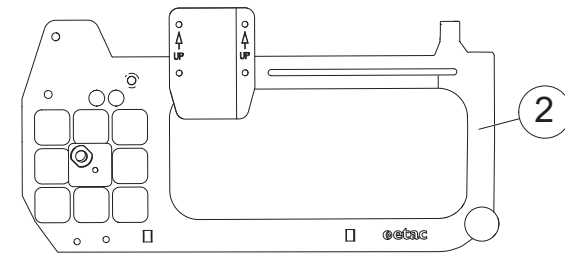

Side frame

	Cross 5	Cross 5 XL
1,9-11	●	●
2,9-11	●	
3	●	●
4	●	●
5	●	●
6	●	●

	Cross 5	Cross 5 XL
7	●	●
8	●	●
9	●	●
10	●	●
11	●	●
12	●	●
13	●	●

Frame colors:

01= matte black, 92=white, 93=dark blue

	Cross 5	Cross 5 XL
1,9-11	●	●
2,9-11	●	
3	●	●
4	●	●
5	●	●
6	●	●

Pos.	Description	Item. no.
1,9-11	Side frame Cross 5 short right Side frame Cross 5 short left Side frame Cross 5 long right Side frame Cross 5 long left	27520-xx-1 27520-xx-2 27521-xx-1 27521-xx-2
2,9-11	Side frame Cross 5 active short right Side frame Cross 5 active short left Side frame Cross 5 active long right Side frame Cross 5 active long left	27680-01-1 27680-01-2 27681-01-1 27681-01-2
3	Axle sleeve M100 D12	20024
4	Camber washer outer 2° Camber washer outer 0°	82567 82569
5	Camber washer inner 2° Camber washer inner 0°	82568 82570
6	Spacer low chair rear wheel	82588