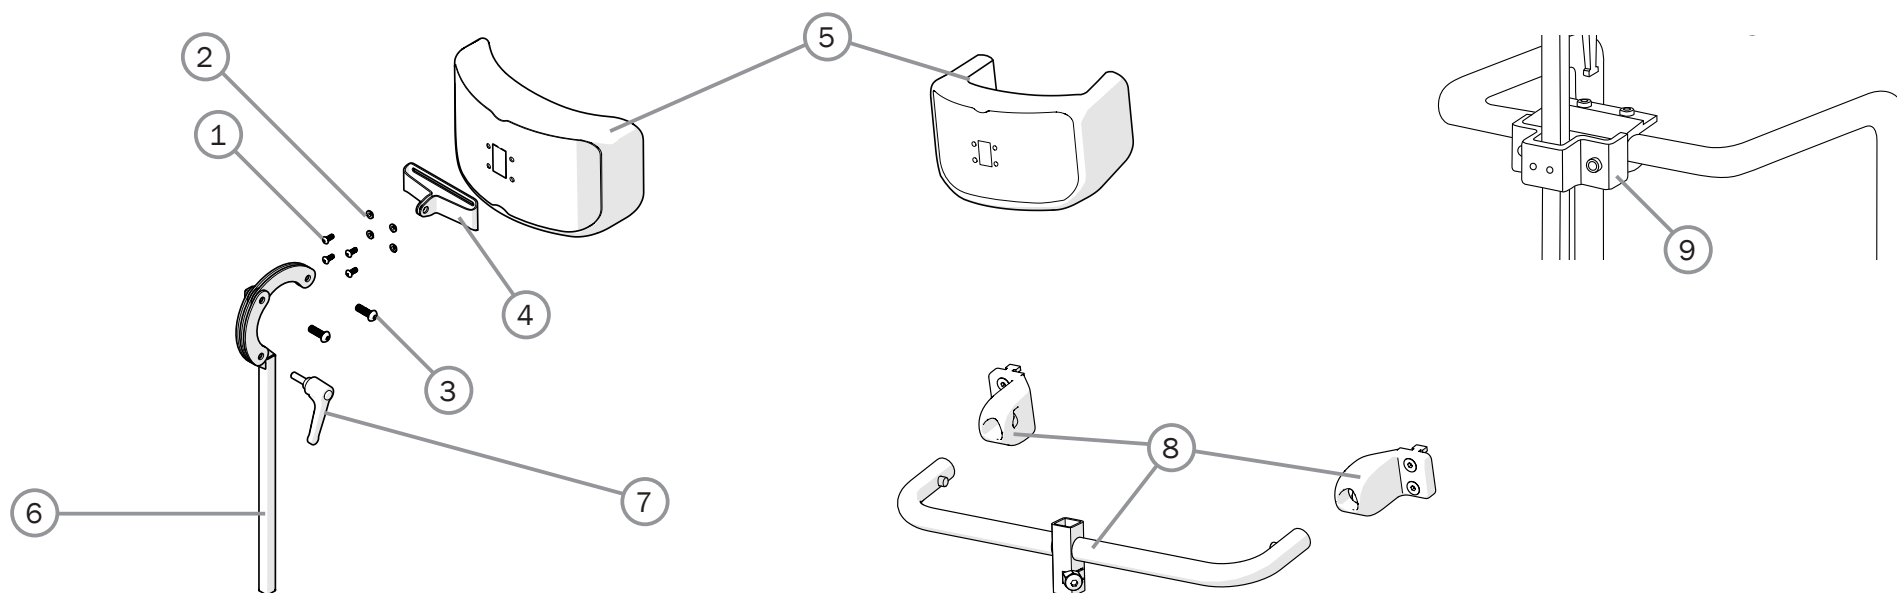

Head support

Pos.	Description	Item. No.	Cross 5	Cross 5 XL
1-7	Head support mod 4 hygiene	28534-65	●	●
	Head support mod 4 dark grey	28534-60	●	●
	Head support with side support grey hygiene	28536-65	●	●
1	Screw M 5x 12 K6S 10.9 fzb	11208	●	●
2	Joint bushing	50285	●	●
3	Screw M8x25	11706	●	●
4	Attachment head support	83288	●	●
5	Cover for head support plush	63177-60	●	●
	Cover for head support hygiene	63177-65	●	●
	Cover for head support with side support	63185-65	●	●
6	Tube hold neckrest L 350	28533	●	●
7	Handle head support	80684	●	●

Pos.	Description	Item. No.	Cross 5	Cross 5 XL
8	Head support attachment 3A 35 cm	28125	●	
	Head support attachment 3A 37,5 cm	28126	●	
	Head support attachment 3A 40 cm	28127	●	
	Head support attachment 3A 42,5 cm	28128	●	
	Head support attachment 3A 45 cm	28129	●	
	Head support attachment 3A 47,5 cm	28130	●	
	Head support attachment 3A 50 cm	28131	●	
	Head support attachment 3A 52,5 cm	28132	●	
	Head support attachment 3A 55 cm	28133	●	●
	Head support attachment 3A 57,5 cm	28134		●
9	Head support attachment 3A 60 cm	28135		●
9	Head support bracket	25795	●	●