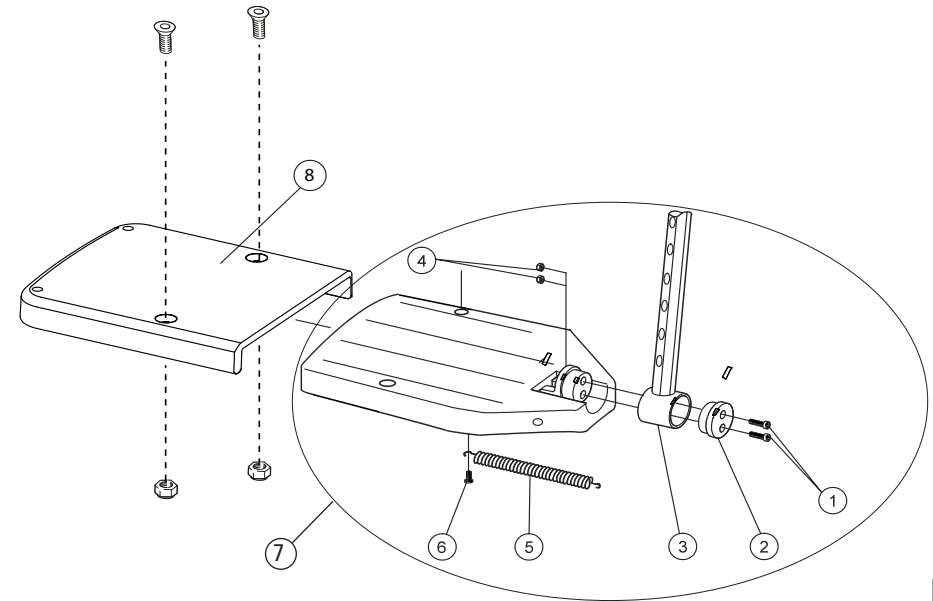

Pos.	Description	Item. No.	Cross 5	Cross 5 XL
7	(Foot support with std attachment tube 25 cm, 81997")			
	Foot support standard 35 cm (14") right	25641-1	●	
	Foot support standard 35 cm (14") left	25641-2	●	
	Foot support standard 37.5 cm (15") right	25642-1	●	
	Foot support standard 37.5 cm (15") left	25642-2	●	
	Foot support standard 40 cm (16") right	25643-1	●	
	Foot support standard 40 cm (16") left	25643-2	●	
	Foot support standard 42.5 cm (17") right	25644-1	●	
	Foot support standard 42.5 cm (17") left	25644-2	●	
	Foot support standard 45 cm (18") right	25645-1	●	
	Foot support standard 45 cm (18") left	25645-2	●	
	Foot support standard 47.5 cm (19") right	25736-1	●	●
	Foot support standard 47.5 cm (19") left	25736-2	●	●
	Foot support standard 50 cm (20") right	25646-1	●	●
Foot support standard 50 cm (20") left	25646-2	●	●	
7	(Foot support with short attachmnet tube -8 cm, 81999)			
	Foot support short 35 cm (14") right	25653-1	●	
	Foot support short 35 cm (14") left	25653-2	●	
	Foot support short 37.5 cm (15") right	25654-1	●	
	Foot support short 37.5 cm (15") left	25654-2	●	
	Foot support short 40 cm (16") right	25655-1	●	
	Foot support short 40 cm (16") left	25655-2	●	
	Foot support short 42.5 cm (17") right	25656-1	●	
	Foot support short 42.5 cm (17") left	25656-2	●	
	Foot support short 45 cm (18") right	25657-1	●	
	Foot support short 45 cm (18") left	25657-2	●	
	Foot support short 47.5 cm (19") right	25738-1	●	●
	Foot support short 47.5 cm (19") left	25738-2	●	●
	Foot support short 50 cm (20") right	25658-1	●	
	Foot support short 50 cm (20") left	25658-2	●	

			Cross 5	Cross 5 XL
7	(Foot support with long attachment +10 cm, 81998)			
	Foot support long 35 cm (14") right	25647-1	●	
	Foot support long 35 cm (14") left	25647-2	●	
	Foot support long 37.5 cm (15") right	25648-1	●	
	Foot support long 37.5 cm (15") left	25648-2	●	
	Foot support long 40 cm (16") right	25649-1	●	
	Foot support long 40 cm (16") left	25649-2	●	
	Foot support long 42.5 cm (17") right	25650-1	●	
	Foot support long 42.5 cm (17") left	25650-2	●	
	Foot support long 45 cm (18") right	25651-1	●	
	Foot support long 45 cm (18") left	25651-2	●	
	Foot support long 47.5 cm (19") right	25737-1	●	●
	Foot support long 47.5 cm (19") left	25737-2	●	●
	Foot support long 50 cm (20") right	25652-1	●	●
Foot support long 50 cm (20") left	25652-2	●	●	
8	Foot support extended Cross XL 52.5-57.5	28443		●