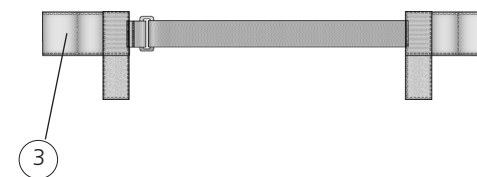

Back support upholstery, back support 2B