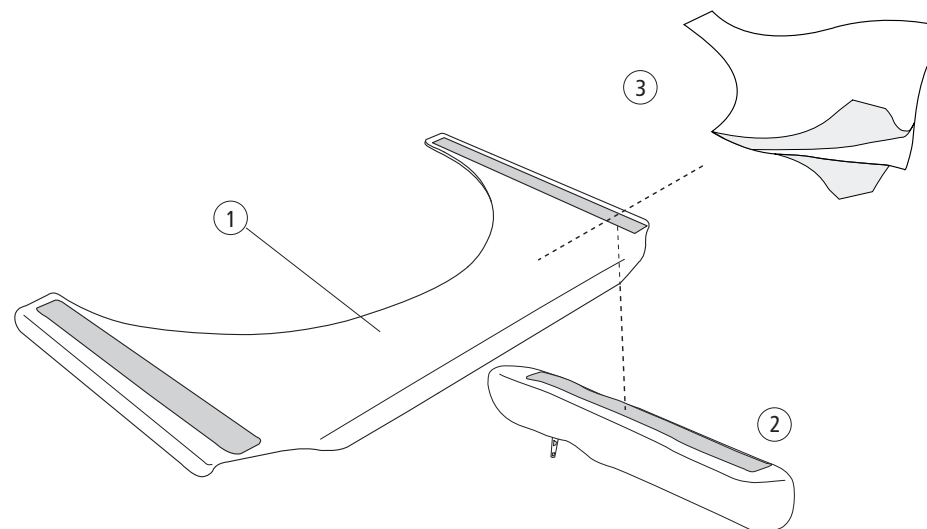

Tray hemi

Pos.	Description	Item. No.	Cross 5	Cross 5 XL
2	Cover arm support table hemi short with Velcro	81631	●	●
	Cover arm support table hemi long with Velcro	81632	●	●
3	Anti glide table hemi 35-50 cm	81633	●	●
1-2	Tray hemi 45 cm for wheelchair 35 cm (14) with short arm support cover	26556	●	
	Tray hemi 47.5 cm for wheelchair 37.5 cm (15) with short arm support cover	26557	●	
	Tray hemi 50 cm for wheelchair 40 cm (16) with short arm support cover	26558	●	
	Tray hemi 52.5 cm for wheelchair 42.5 cm (17) with short arm support cover	26559	●	
	Tray hemi 55 cm for wheelchair 45 cm (18) with short arm support cover	26560	●	
	Tray hemi 57.5 cm for wheelchair 47.5 cm (19) with short arm support cover	26561	●	●
	Tray hemi 60 cm for wheelchair 50 cm (20) with short arm support cover	26562	●	●
	Tray hemi 45 cm for wheelchair 35 cm (14) with long arm support cover	26563	●	
	Tray hemi 47.5 cm for wheelchair 37.5 cm (15) with long arm support cover	26564	●	
	Tray hemi 50 cm for wheelchair 40 cm (16) with long arm support cover	26565	●	
	Tray hemi 52.5 cm for wheelchair 42.5 cm (17) with long arm support cover	26566	●	
	Tray hemi 55 cm for wheelchair 45 cm (18) with long arm support cover	26567	●	
	Tray hemi 57.5 cm for wheelchair 47.5 cm (19) with long arm support cover	26568	●	●
Tray hemi 60 cm for wheelchair 50 cm (20) with long arm support cover	26569	●	●