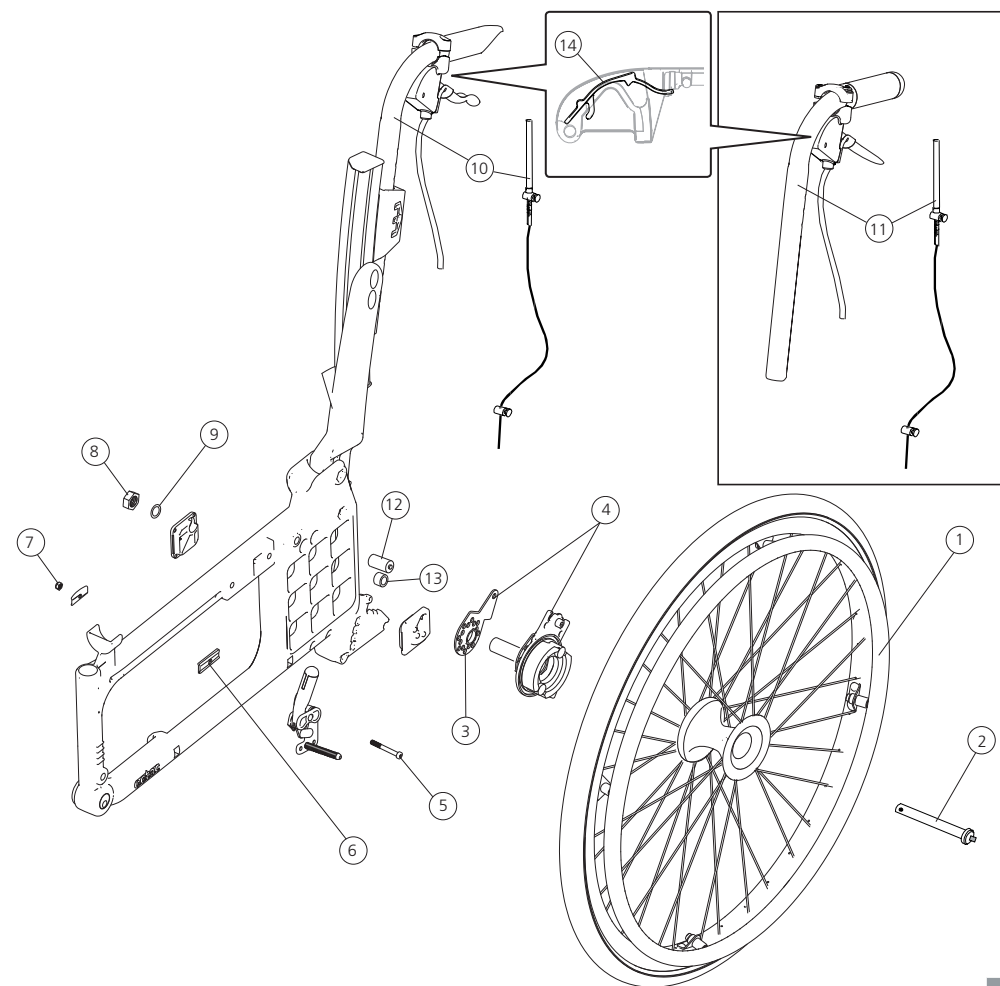

Rear wheel with attendant brake cont.

Cross 5
Cross 5 XL

11	Push handle height adj Cross opening grip 100 mm	27625-01	●	
	Push handle height adj Cross XL opening grip 100 mm	27626-01		●
12-13	Attachment kit drum brake low	27628	●	●
14	Wire lock brake handle 100 mm 10 pcs	82854	●	●
	Wire lock brake handle 75 mm 10 pcs	82855	●	●

Cross 5
Cross 5 XL

●	
	●
●	●
●	●