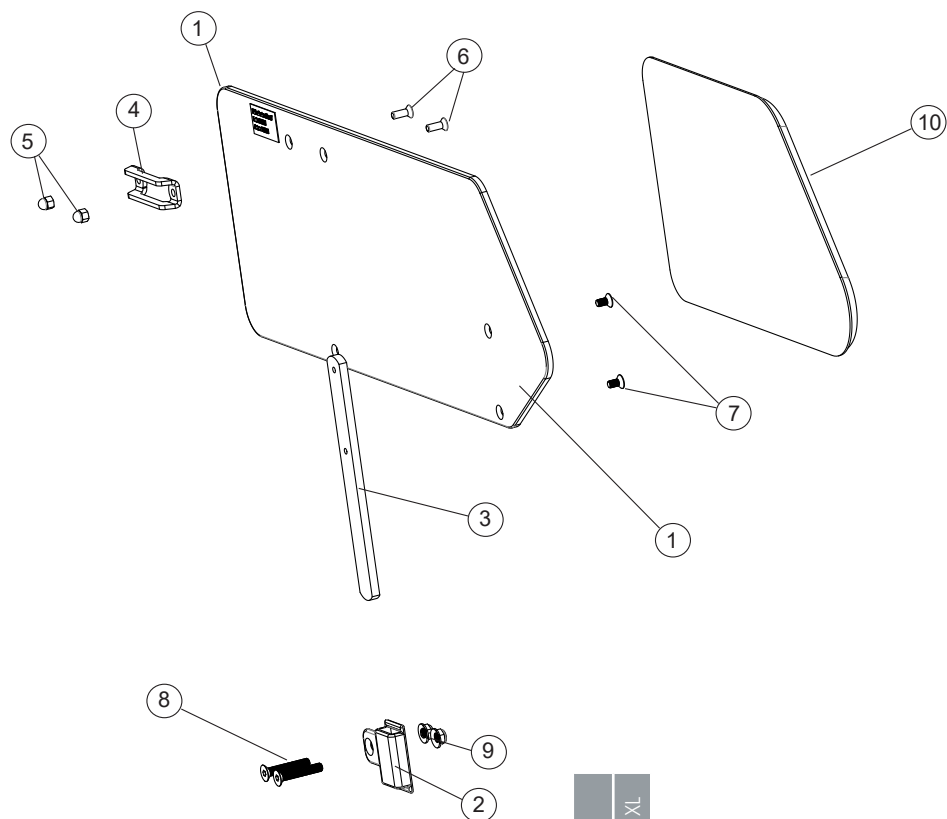

Thigh support

Cross 5
Cross 5 XL

Cross 5
Cross 5 XL

Pos.	Description	Item. No.	Cross 5	Cross 5 XL		Item. No.	Cross 5	Cross 5 XL	
1-10	Thigh support short right compl	27391-1	●	●	4	Attachment plate	82408	●	●
	Thigh support short left compl	27391-2	●	●	5	Locking nut M 5 domed zink plated	12168	●	●
	Thigh support long right compl	27392-1	●	●	6	Screw M 5x 14 MF6S 10.9 black	11237	●	●
	Thigh support long left compl	27392-2	●	●	7	Screw M 5x 10 MF6S 8.8 zink plated	11689	●	●
1	Thigh support short	82523	●	●	8	Screw MF6S M6 x 30 fzb Esloc	11639	●	●
	Thigh support long	82524	●	●	9	Locking nut M 6	12169	●	●
2	Attachment thigh support	82489	●	●	10	Soft pad thigh support right compl	82488-1	●	●
3	Attachment plate thigh support	82490	●	●		Soft pad thigh support left compl	82488-2	●	●