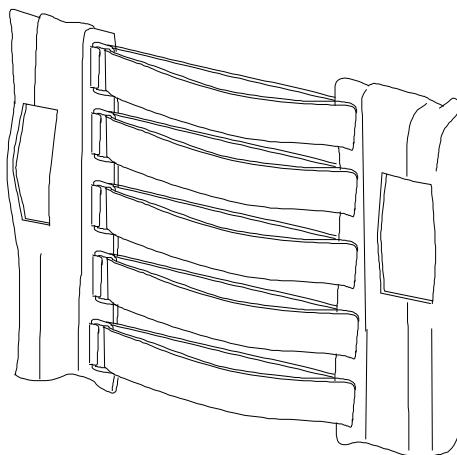

Back support upholstery back support model 2

Pos.	Description	Item. No.		
			Cross 5	Cross 5 XL
1	Upholstery back Cross/Next adj 35/37.5 cm	62342-60	●	
	Upholstery back Crodd/Next adj 40/42.5 cm	62343-60	●	
	Upholstery back Cross/Next adj 45 cm	62344-60	●	
	Upholstery back 47,5/50 cm (19"-20") adjustable black	62345-60	●	●
	Upholstery back 52,5/55 cm (21"-22") adjustable black	62430-60	●	●
	Upholstery back 57,5/60 cm (23"-24") adjustable black	62431-60		●
	Upholstery back Cross/Next high 35/37,5 cm	62758-60	●	
	Upholstery back Cross/Next high 40/42,5 cm	62466-60	●	
	Upholstery back Cross/Next high 45 cm	62467-60	●	
	Upholstery back Cr/Ne high 47,5-50 cm	62468-60	●	●
	Upholstery back Cr/Ne high 52,5/55 cm	62759-60	●	●
	Upholstery back Cr/Ne high 57,5/60 cm	62760-60		●