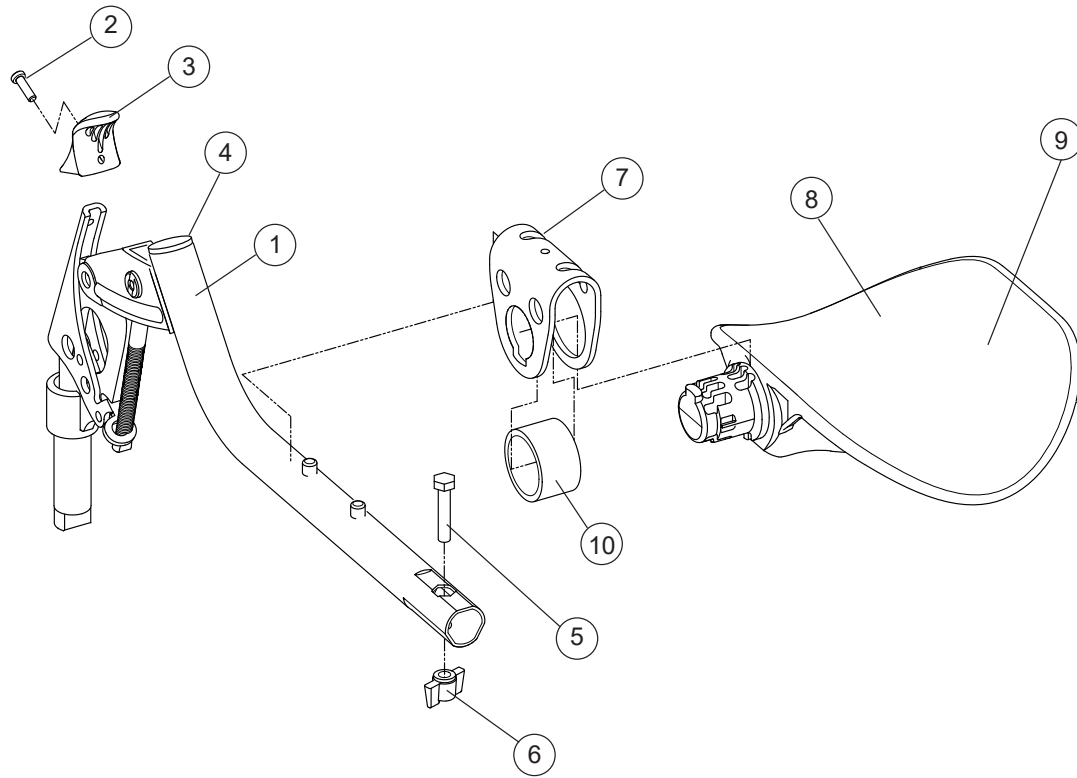

Elevating leg support model 3

	Cross 5	Cross 5 XL
1-8, 10	●	●
2	●	●
3	●	●
4	●	●
5	●	●
6	●	●
7	●	●

8	Calf support adj leg support	50844
9	Cover calf support elevating leg support dark grey	62762-60
	Cover calf support elevating leg support Dartex	62762-63
10	PUR-ring	50860
7-8, 10	Calf support compl adj leg support	26136
1-6	Leg support elevation without calfsupport	27149

	Cross 5	Cross 5 XL
8	●	●
9	●	●
	●	●
10	●	●
7-8, 10	●	●
1-6	●	●

Pos.	Description	Item. No.
1-8, 10	Leg support elevating compl with calf support	26100
2	Screw K40x 10 PT-KX black	11419
3	Handle adj leg support	50842
4	Dust cover 22x2	51020
5	Screw M 6x 30 M6S zink plated	11555
6	Wing nut WN M6	80847
7	Bracket calf support adj leg support	26122