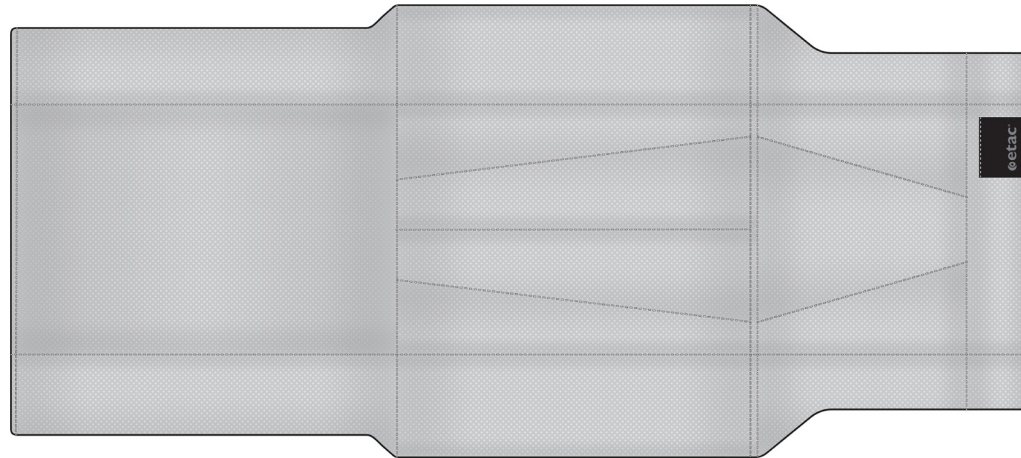

Back support cover, back support 2B

Pos.	Description	Item. No.		
			Cross 5	Cross 5 XL
1	Cover back 3A/B2B 35 cm Black spacer	63204-68	●	
	Cover back 3A/B2B 37.5 cm Black spacer	63205-68	●	
	Cover back 3A/B2B 40 cm Black spacer	63206-68	●	
	Cover back 3A/B2B 42.5 cm Black spacer	63207-68	●	
	Cover back 3A/B2B 45 cm Black spacer	63208-68	●	
	Cover back 3A/B2B 47.5 cm Black spacer	63209-68	●	
	Cover back 3A/B2B 50 cm Black spacer	63210-68	●	
	Cover back 3A/B2B 52.5 cm Black spacer	63211-68	●	
	Cover back 3A/B2B 55 cm Black spacer	63212-68	●	
	Cover back 3A/B2B 57.5 cm Black spacer	63213-68	●	
	Cover back 3A/B2B 60 cm Black spacer	63214-68	●