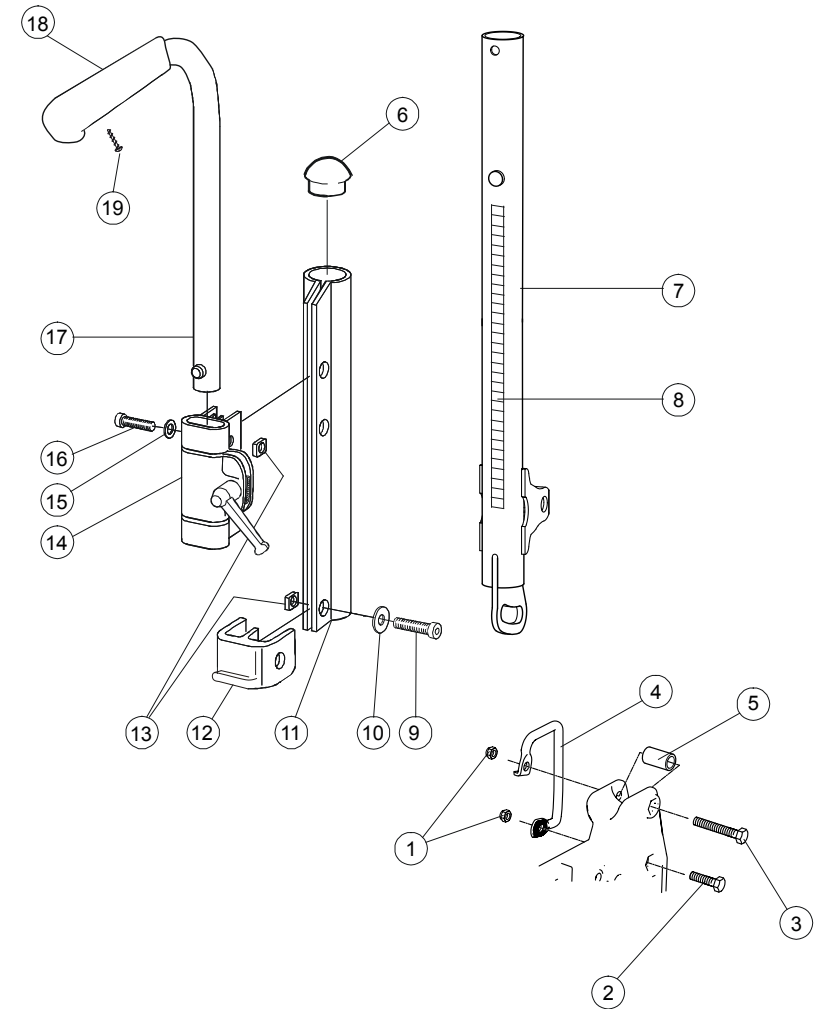

Back support tubes for separate back support, ECS (Crossback 2)

Pos.	Description	Item. No.		
			Cross 5	Cross 5 XL
1	Locking nut M 8x 1 DIN 985	12051	●	●
2	Screw M 8x 1x30 black	11363	●	●
3	Screw M8x1x55 M6S 10.9 black	11432	●	●
4	Securement points Cross 5 right	82573	●	●
	Securement points Cross 5 left	82574	●	●
5	Joint support backrest	20319	●	●
6	Plug 25-21/23 R12.5	50248	●	●
7	Back tube Cross back 2	25593-01	●	●
8	Label height adjustment	71851	●	●
9	Screw M 6x 22 MC6S fzb	11012	●	●
10	Washer BRB 6x3x10x1.5 fzb	13080	●	●
11	Wedge back 6063A-T6	80851	●	●
12	Dust cover Cross back 2 right	50405	●	●
	Dust cover Cross back 2 left	50407	●	●
13	Square nut high M6	12058	●	●
6-13	Back support tube compl. right	25609-01-1	●	●
	Back support tube compl. left	25609-01-2	●	●
14	Attachement push handles	25676	●	●
15	Washer BRB M 6	13030	●	●
16	Screw M6x30 MC6S 8.8 black esloc	11398	●	●
17	Push handles heightadjustable	27298	●	●
18	Cover for handle	82221	●	●
19	Screw M6 x 25	11041	●	●
17-19	Push handle h adj Cross std	27338-01	●	●