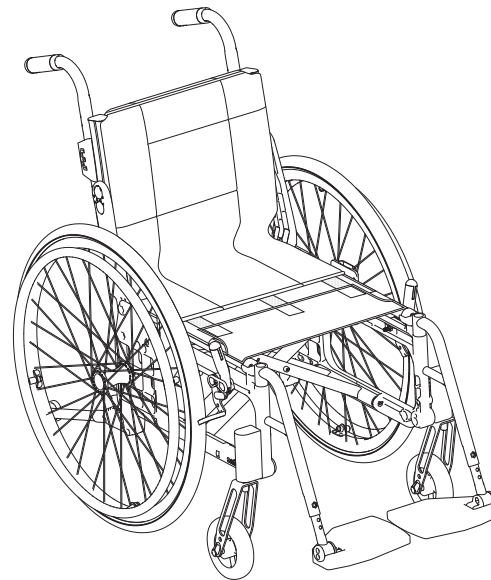

Etac Cross 5

Spareparts list english

75205.29 2023-09-21

Etac Cross 5

Etac Cross 5 XL

Etac Cross 5 Active

Index

Index	Page
Side frame	3
Cross frame	4
Back support 3A	5-7
Back support tubes for separate back support, ECS (Crossback 2)	8
Fixed back support with fixed push handles	9
Back support 2B	10
Bow handle	11
Back support brace	12
Leg support	13
Leg support elevating mod 1/ Flip-up	14
Leg support elevating mod 3	15
Amputee leg support	16
Plaster leg support	17
Foot support	18-20
Foot support one piece	21
Brake	22
Rear wheel	23-24
Drum brake	25-26
Drum brakes, fixed back support with fixed push handles	27
Single hand drive	28
Tyre and innertube	29
Handrim	30
Castor	31
Width expansion kit	32
Upholstery seat/Seat extension Cross back 3A	33
Solid seat	34
Back support upholstery Cross back mod. 2	35
Back support upholstery Cross back 3A	36
Back support upholstery Cross back 2B	37
Back support upholstery fixed back	38
Back support cover Cross back mod. 2	39
Back support cover Cross back 3A	40-42
Back support cover Cross back 2B	43
Arm support	44-45
Sideguard	46
Mudguard	47
Thigh support	48
Trunk support Cross back 3A	49-50
Tray	51
Tray Hemi	52
Tray Hemi/Communication	53
Anti tip	54
Anti tip Cross 5 Active	55-56
Spoke guard	57
Tetra quick release adapter	58
Cane holder	59
Head support	60
IV stand	61