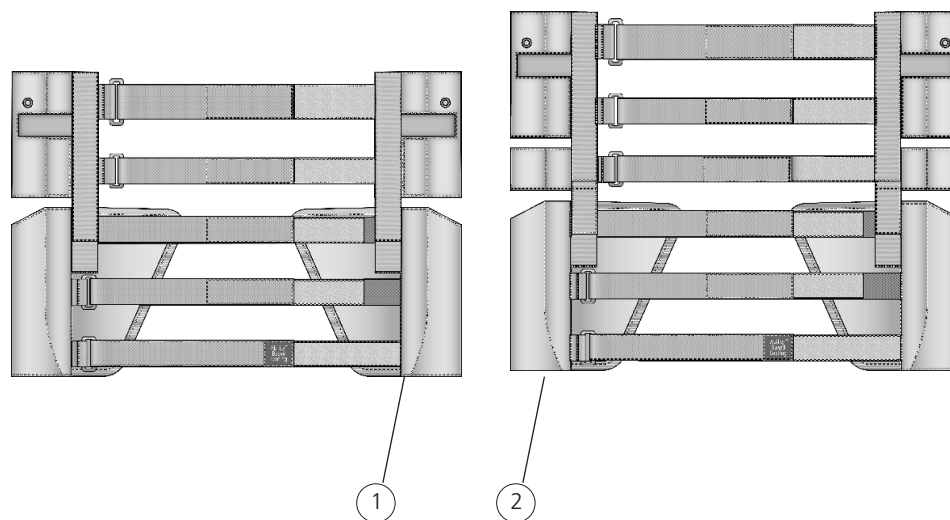

Back support upholstery, back support 2B

Pos.	Description	Item. No.		
			Cross 5	Cross 5 XL
1	Upholstery back B2B adj 35-40 cm	63257-60	●	
	Upholstery back B2B adj 42.5-50 cm	63258-60	●	
	Upholstery back B2B adj 52.5-60 cm	63259-60	●	
2	Upholstry back B2B high 35-40 cm	63260-60	●	
	Upholstry back B2B high 42.5-50 cm	63261-60	●	
	Upholstry back B2B high 52.5-60 cm	63262-60	●	
3	Extension part back 2B 35-40 cm mod 2	63273	●	
	Extension part back 2B 42,5-47,5 cm mod 2	63275	●	
	Extension part back 2B 50-55 cm mod 2	63276	●	
4	Pad size 20x15x1 cm	63272	●	
5	Insert widening pad	51218	●	
4-5	Widening pad	28637	●