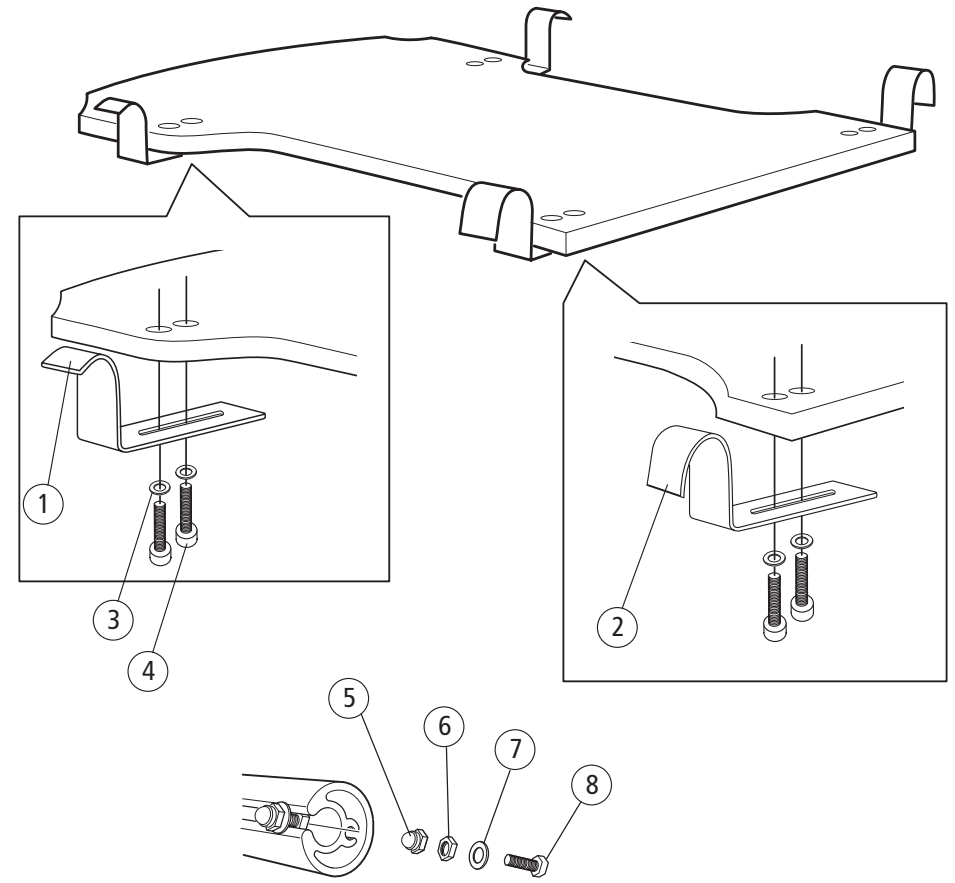

Solid seat

	Cross 5	Cross 5 XL
1	●	●
2	●	●
3	●	●
4	●	●
5	●	●
6	●	●
7	●	●
8	●	●
1-8	●	
	●	
	●	●
	●	●
		●
		●
	●	
	●	
	●	●
	●	●
		●
		●

Pos.	Description	Item. No.
1	Seat hook back ECS	26414-01
2	Seat hook front ECS	26413-01
3	Washer BRB 5.3 zink plated	13017
4	Screw M5x 18 MC6S 8.8 zink plated	11424
5	Domed not M4 zink plated	12068
6	Nut M4 M6M zink plated	12067
7	Washer 4.3x9x0.8 zink plated	13066
8	Screw M4x12 M6S A2	11707
1-8	Solid seat ECS 35-37.5 cm (14-15) short compl	26720
	Solid seat ECS 40-42.5 cm (16-17) short compl	26721
	Solid seat ECS 45-47.5 cm (18-19) short compl	26722
	Solid seat ECS 50-52.5 cm (20-21) short compl	26723
	Solid seat ECS 55-57.5 cm (22-23) short compl	26724
	Solid seat ECS 60 cm (24) short compl	26660
	Solid seat ECS 35-37.5 cm (14-15) long compl	26725
	Solid seat ECS 40-42.5 cm (16-17) long compl	26726
	Solid seat ECS 45-47.5 cm (18-19) long compl	26727
	Solid seat ECS 50-52.5 cm (20-21) long compl	26728
	Solid seat ECS 55-57.5 cm (22-23) long compl	26729
	Solid seat ECS 60 cm (24) long compl	26662