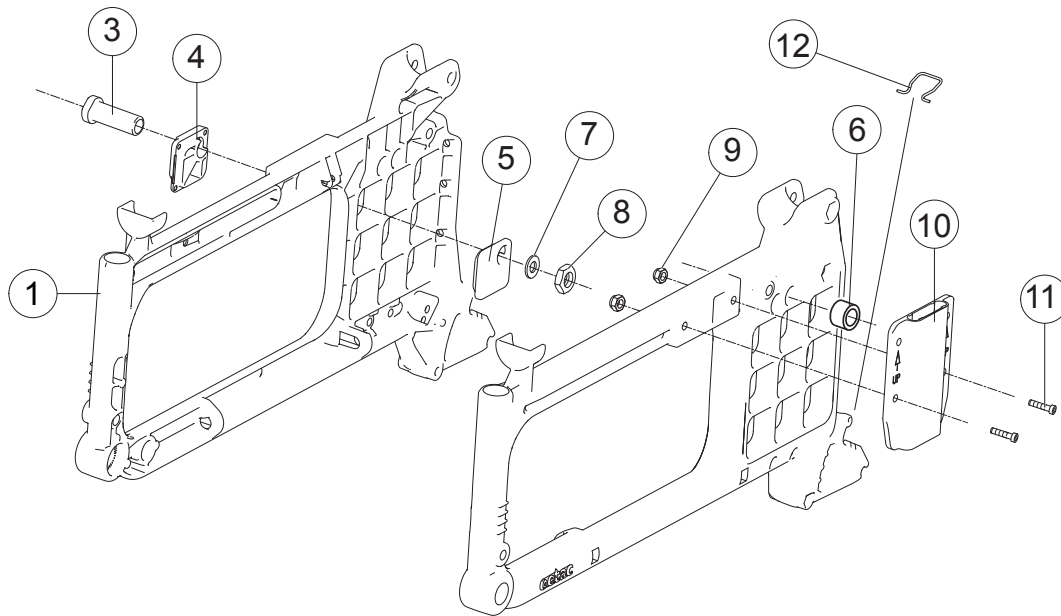

Side frame

	Cross 5	Cross 5 XL
1,9-11	●	●
2,9-11	●	
3	●	●
4	●	●
5	●	●
6	●	●

	Cross 5	Cross 5 XL
7	●	●
8	●	●
9	●	●
10	●	●
11	●	●
12	●	●
13	●	●

Frame colors:

01= matte black, 92=white, 93=dark blue

	Cross 5	Cross 5 XL
1,9-11	●	●
2,9-11	●	
3	●	●
4	●	●
5	●	●
6	●	●

Pos.	Description	Item. no.
1,9-11	Side frame Cross 5 short right Side frame Cross 5 short left Side frame Cross 5 long right Side frame Cross 5 long left	27520-xx-1 27520-xx-2 27521-xx-1 27521-xx-2
2,9-11	Side frame Cross 5 active short right Side frame Cross 5 active short left Side frame Cross 5 active long right Side frame Cross 5 active long left	27680-01-1 27680-01-2 27681-01-1 27681-01-2
3	Axle sleeve M100 D12	20024
4	Camber washer outer 2° Camber washer outer 0°	82567 82569
5	Camber washer inner 2° Camber washer inner 0°	82568 82570
6	Spacer low chair rear wheel	82588