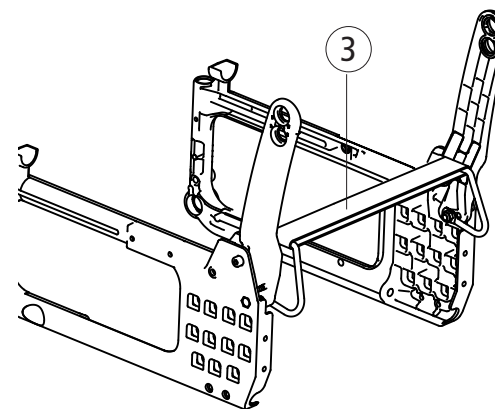

Seat upholstery/Seat extension back support 3A

Cross 5
Cross 5 XL

Cross 5
Cross 5 XL

Pos.	Description	Item. No.	Cross 5	Cross 5 XL
	For Cross back 3A			
1	Tension rod L381 short upholstery seat	80617	●	●
	Tension rod L446 long upholstery seat	80618	●	●
1-2	Upholstery seat Basic short Basic/Cross 3A 35 cm (14) black	62718-60	●	
	Upholstery seat Basic short Basic/Cross 3A 37.5 cm (15) black	62719-60	●	
	Upholstery seat Basic short Basic/Cross 3A 40 cm (16) black	62720-60	●	
	Upholstery seat Basic short Basic/Cross 3A 42.5 cm (17) black	62721-60	●	
	Upholstery seat Basic short Basic/Cross 3A 45 cm (18) black	62722-60	●	
	Upholstery seat Basic short Basic/Cross 3A 47.5 cm (19)	62978-60	●	●
	Upholstery seat Basic short Basic/Cross 3A 50 cm (20) black	62979-60	●	●
	Upholstery seat Basic short Basic/Cross 3A 52.5 cm (21) black	62980-60		●
	Upholstery seat Basic short Basic/Cross 3A 55 cm (22) black	62981-60		●
	Upholstery seat Basic short Basic/Cross 3A 57.5 cm (23) black	62982-60		●
	Upholstery seat Basic short Basic/Cross 3A 60 cm (24) black	62983-60		●

1-2	Upholstery seat Basic long Basic/Cross 3A 35 cm (14) black	62728-60	●	
	Upholstery seat Basic long Basic/Cross 3A 37.5 cm (15) black	62729-60	●	
	Upholstery seat Basic long Basic/Cross 3A 40 cm (16) black	62730-60	●	
	Upholstery seat Basic long Basic/Cross 3A 42.5 cm (17) black	62731-60	●	
	Upholstery seat Basic long Basic/Cross 3A 45 cm (18) black	62732-60	●	
	Upholstery seat Basic long Basic/Cross 3A 47.5 cm (19) black	62984-60	●	●
	Upholstery seat Basic long Basic/Cross 3A 50 cm (20) black	62985-60	●	●
	Upholstery seat Basic long Basic/Cross 3A 52.5 cm (21) black	62986-60		●
	Upholstery seat Basic long Basic/Cross 3A 55 cm (22) black	62987-60		●
	Upholstery seat Basic long Basic/Cross 3A 57.5 cm (23) black	62988-60		●
3	Seat extender 35-40 cm	63291	●	
	Seat extender 42,5-50 cm	63292	●	●
	Seat extender 52,5-60 cm	63293	●	●