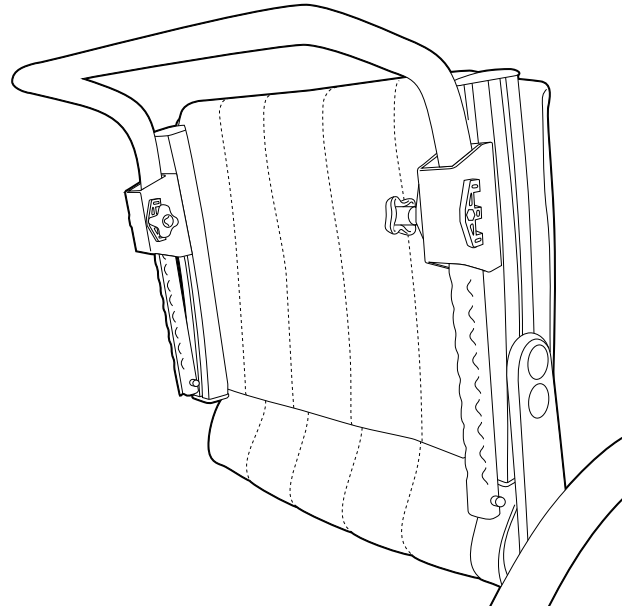

	Cross 5	Cross 5 XL
1	●	
2	●	
3	●	
4	●	
5	●	
6	●	
7	●	
8	●	
9	●	
10	●	
11	●	
12	●	

Back support 2B

Pos.	Description	Item. No.
1	Back support attachment B2B cpl	28366-01
2	Screw M 5x 30 M6S zink plated	11403
3	Locking nut M 5 black DIN 985-6	12060
4	Back support tube low	
	Back support tube high	
4-7	Back support tube with push handle B2B low incl cover for handle	28378
	Back support tube with push handle B2B high incl cover for handle	28379
5	Screw B 8x16 RTS zink plated 4.2	11041
6	cover for handle L80	28364
7	End plug black	51174

	Cross 5	Cross 5 XL
	●	
	●	
	●	
	●	
	●	
	●	
	●	

Bow handle

Pos.	Description	Item. No.		
			Cross 5	Cross 5 XL
1	Bow handle 32.5 cm back 3A 35 cm height adj compl	27433-01	●	
	Bow handle Cross back 2 35 cm back 3A 37.5 cm height adj compl	25578-01	●	
	Bow handle Cross back 2 37.5 cm back 3A 40 cm height adj compl	25579-01	●	
	Bow handle Cross back 2 40 cm back 3A 42.5 cm height adj compl	25580-01	●	
	Bow handle Cross back 2 42.5 cm back 3A 45 cm height adj compl	25581-01	●	
	Bow handle Cross back 2 45 cm back 3A 47.5 cm height adj compl	25582-01	●	
	Bow handle Cross back 2 47.5 cm back 3A 50 cm height adj compl	25730-01	●	
	Bow handle Cross XL 45 cm back 3A 47.5 cm height adj compl	27434-01		●
	Bow handle Cross XL 47.5 cm back 3A 50 cm height adj compl	26063-01		●
	Bow handle Cross XL 50 cm back 3A 52.5 cm height adj compl	26064-01		●
	Bow handle Cross XL 52.5 cm back 3A 55 cm height adj compl	26068-01		●
	Bow handle Cross XL 55 cm back 3A 57.5 cm height adj compl	26069-01		●
	Bow handle Cross XL 57.5 cm back 3A 60 cm height adj compl	26070-01		●