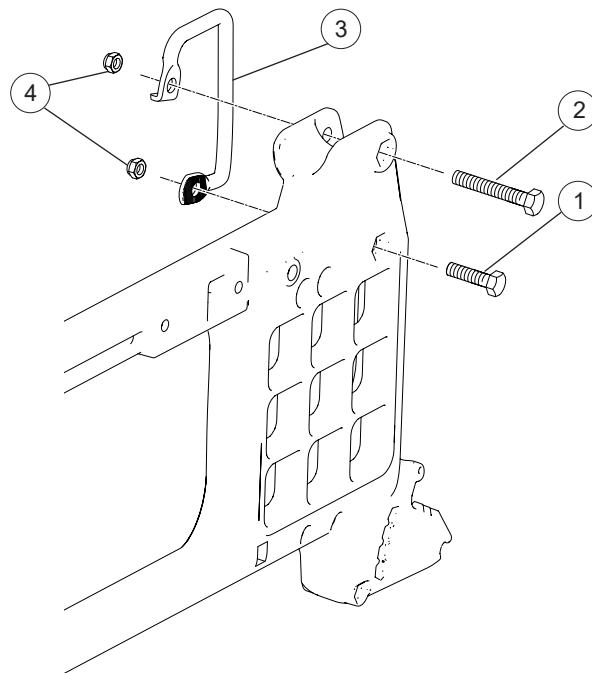

Back support 3A

Pos.	Description	Item. no.
1	Screw M8x30 M6S	11363
2	Screw M8x55 M6S	11432
3	Securement points Cross 5 ri Crossback 3A	82573
	Securement points Cross 5 le Crossback 3A	82574
4	Locking nut M8x1 DIN 985	12051

	Cross 5	Cross 5 XL
	●	●
	●	●
	●	●
	●	●