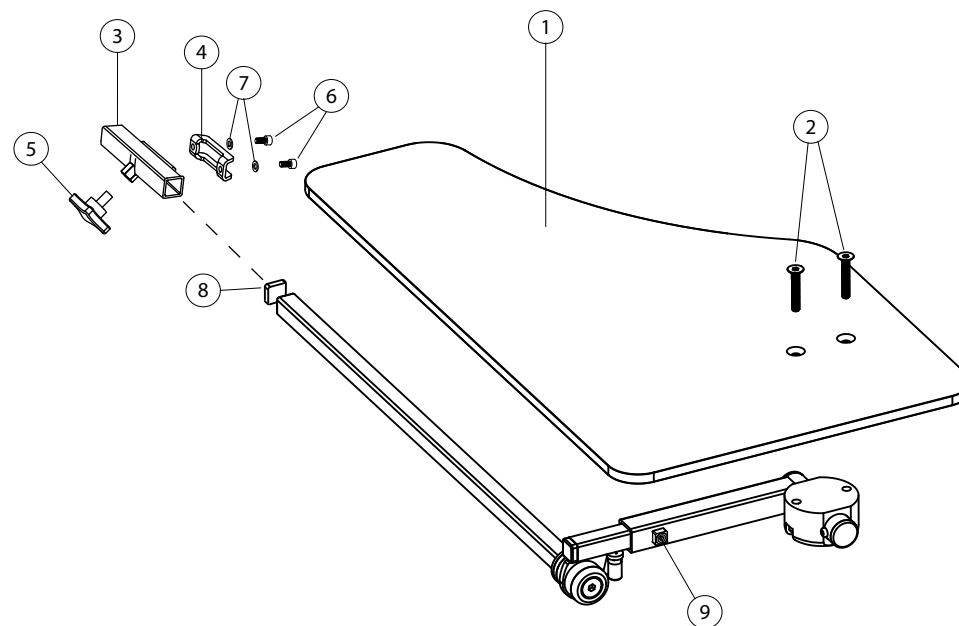

Tray hemi/communication

Pos.	Description	Art. nr.	Cross 5	Cross 5 XL
1-9	Tray Hemi/Communicatin half right	27352-1	●	●
	Tray Hemi/Communicatin half left	27352-2	●	●
1	Plate Tray hemi	82420	●	●
2	Screw M 6x 35 MF6S 8.8 black	11287	●	●
3	Hold arm support	27356	●	●
4	Attachment plate arm support	82408	●	●
5	Locking wheel M8x14mm L	400118	●	●
6	Screw M 5x 8 MC6S black	11414	●	●
7	Spring washer 5,3 x 10 x 0,5	13026	●	●
8	End stop IFR 1515-1,5s	50972	●	●
9	Stop screw M6 x 10	11614	●	●