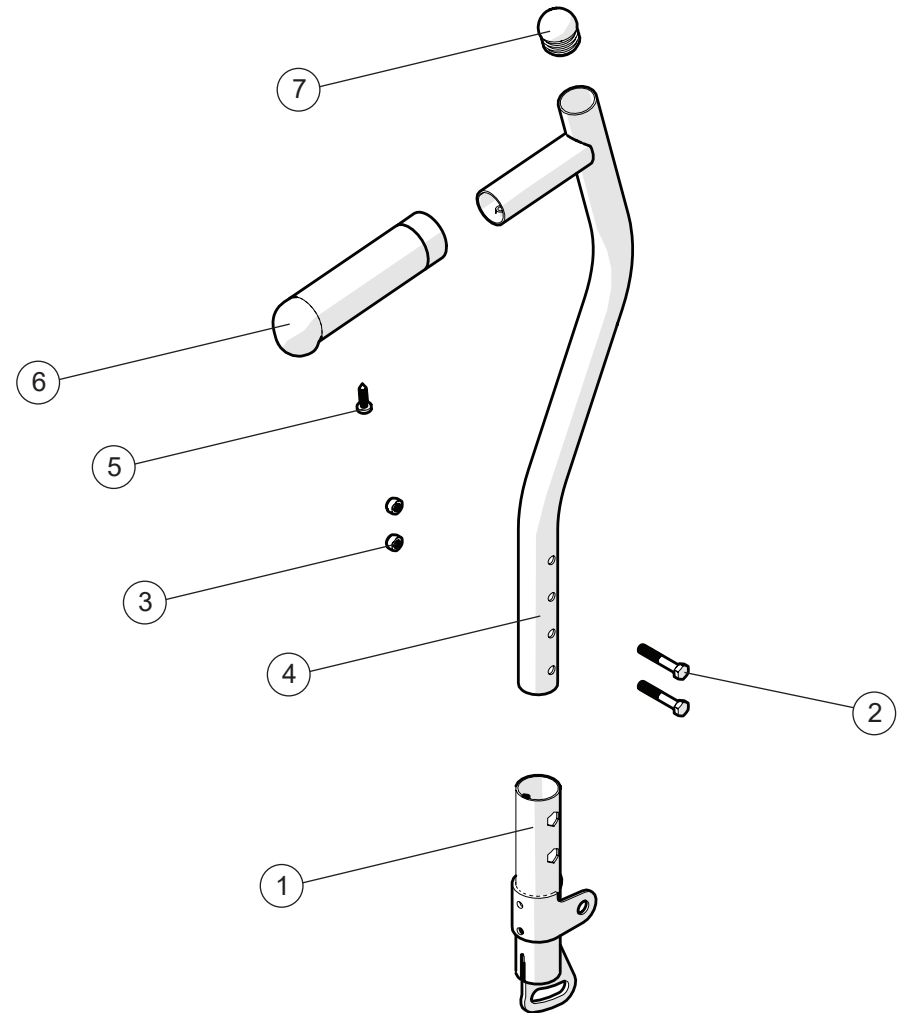

Back support 2B

Pos.	Description	Item. No.
1	Back support attachment B2B cpl	28366-01
2	Screw M 5x 30 M6S zink plated	11403
3	Locking nut M 5 black DIN 985-6	12060
4	Back support tube low	
	Back support tube high	
4-7	Back support tube with push handle B2B low incl cover for handle	28378
	Back support tube with push handle B2B high incl cover for handle	28379
5	Screw B 8x16 RTS zink plated 4.2	11041
6	cover for handle L80	28364
7	End plug black	51174

	Cross 5	Cross 5 XL
	●	
	●	
	●	
	●	
	●	
	●	
	●