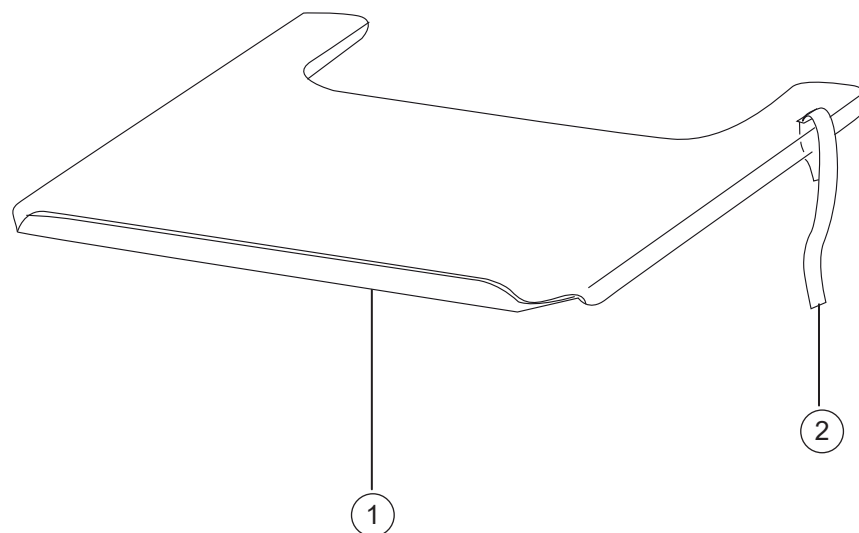

Tray

Pos.	Description	Item. No.		
			Cross 5	Cross 5 XL
	Strap for tray 27.5-50 cm (11-20)	62103	●	●
	Tray 45 cm compl for wheelchair 35 cm (14)	24417	●	
	Tray 47.5 cm compl for wheelchair 37.5 cm (15)	25187	●	
	Tray 50 cm compl for wheelchair 40 cm (16)	24418	●	
	Tray 52.5 cm compl for wheelchair 42.5 cm (17)	25188	●	
	Tray 55 cm compl for wheelchair 45 cm (18)	24419	●	
	Tray 57.5 cm compl for wheelchair 47.5 cm (19)	25731	●	●
	Tray 60 cm compl for wheelchair 50 cm (20)	24601	●	●
	Tray 62.5 cm for 52.5 cm chair compl	26020		●
	Tray 65 cm for 55 cm chair compl	26021		●
	Tray 67.5 cm for 57.5 cm chair compl	26022		●
	Tray 70 cm for 60 cm chair compl	26907		●