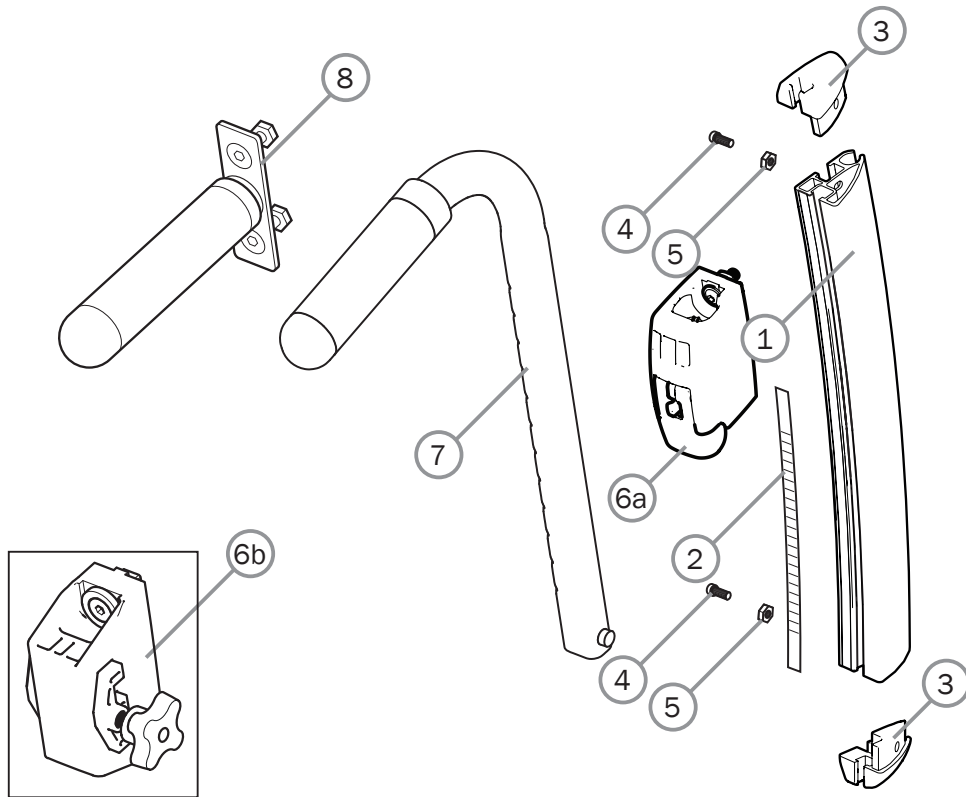

Back support 3A cont.

Pos.	Description	Item. No.

Cross 5	Cross 5 XL

1	Back rail Cross 3A right	83013-1	●	●
	Back rail Cross 3A left	83013-2	●	●
2	Label height adjustment	71377	●	●
	Label height adjustment high	71378	●	●
3	Dust cover 1 Cross back mod 4	51130	●	●
	Dust cover 2 Cross back mod 4	51131	●	●
4	Screw MRX M4x8	11441	●	●
5	Locking nut M 4 fzb	12026	●	●
6a	Attachment push handle height adj 3A mod 4	28576	●	

Pos.	Description	Item. No.

Cross 5	Cross 5 XL

6b	Attachment push handle ri height adj Cross mod 3	27371-1	●	●
	Attachment push handle le height adj Cross mod 3	27371-2	●	●
7	Push handles h adj Cross	27588-01	●	●
8	Push handle fixed Crossback 3A	27644	●	●
	Extension back 3A 35-40 cpl	28658	●	●
	Extension back 3A 42,5-50 cpl	28659	●	●
9-15	Extension back 3A 52,5-60 cpl	28660	●	●
	Extension back R	51223-1	●	●
9	Extension back L	51223-2	●	●
	Tension rod	51222	●	●
10	Loop extension back 3A cpl	63294	●	●
11	Screw M4x8 MRX black 4.8 pos	11441	●	●
12	Locking nut M4 zink plated	12026	●	●
13	Seat depth extension 35-40 cm	63291	●	●
	Seat depth extension 42,5-50 cm	63292	●	●
	Seat depth extension 52,5-60 cm	63293	●	●