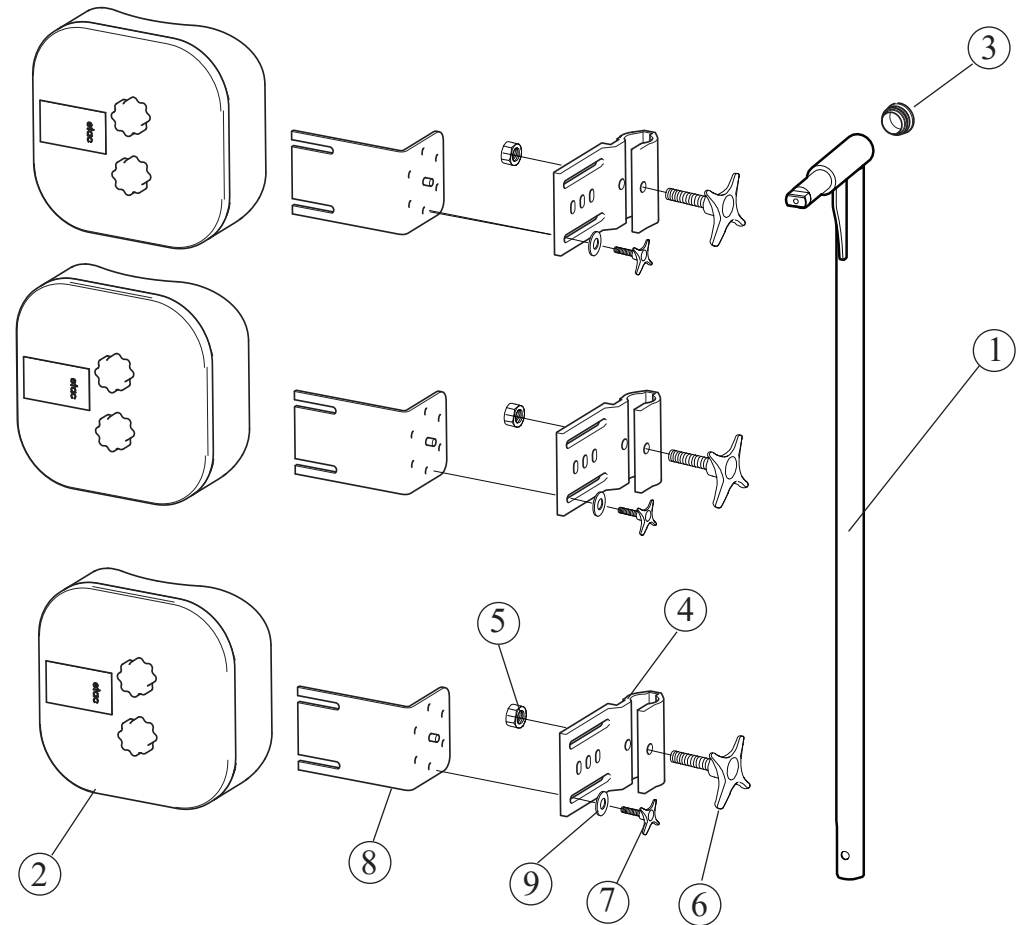

	Cross 5	Cross 5 XL
	●	●
	●	●
	●	●
	●	●
	●	●
	●	●
	●	●
	●	●
	●	●

Foot support

Pos.	Description	Item. No.
1	Screw M6x25 MC6S 8.8 zink plated	11033
2	Locking block foot support	20324
3	Attachment tube foot support xshort c/c 15 mm black	82603
	Attachment tube foot support adj short	81999
	Attachment tube foot support adj	81997
	Attachment tube foot support adj long	81998
4	Locking nut M 6 zink plated	12017
5	Spring footplate Cross	80619
6	Screw K40x8 PT-KX PHIL WN 1442 zink plated	11344