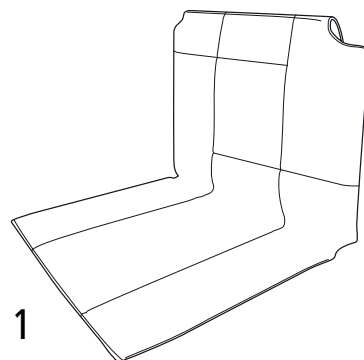

Back support cover, back support 3A

	Cross 5	Cross 5 XL
	●	
	●	
	●	
	●	
	●	
	●	●
	●	●
		●
		●
		●
		●

	Cross 5	Cross 5 XL
	●	
	●	
	●	
	●	
	●	
	●	●
	●	●
		●
		●
		●
		●

Pos.	Description	Item. No.
1	Cover back Cross mod 3 35 cm (14) dark grey	62941-60
	Cover back Cross mod 3 37.5 cm (15) dark grey	62942-60
	Cover back Cross mod 3 40 cm (16) dark grey	62943-60
	Cover back Cross mod 3 42.5 cm (17) dark grey	62944-60
	Cover back Cross mod 3 45 cm (18) dark grey	62945-60
	Cover back Cross mod 3 47.5 cm (19) dark grey	62946-60
	Cover back Cross mod 3 50 cm (20) dark grey	62947-60
	Cover back Cross mod 3 52.5 cm (21) dark grey	62948-60
	Cover back Cross mod 3 55 cm (22) dark grey	62949-60
	Cover back Cross mod 3 57.5 cm (23) dark grey	62950-60
	Cover back Cross mod 3 60 cm (24) dark grey	62951-60

2	Cover back Cross Comfort mod 3 35 cm (14) dark grey	62956-60
	Cover back Cross Comfort mod 3 37.5 cm (15) dark grey	62957-60
	Cover back Cross Comfort mod 3 40 cm (16) dark grey	62958-60
	Cover back Cross Comfort mod 3 42.5 cm (17) dark grey	62959-60
	Cover back Cross Comfort mod 3 45 cm (18) dark grey	62960-60
	Cover back Cross Comfort mod 3 47.5 cm (19) dark grey	62961-60
	Cover back Cross Comfort mod 3 50 cm (20) dark grey	62962-60
	Cover back Cross Comfort mod 3 52.5 cm (21) dark grey	62963-60
	Cover back Cross Comfort mod 3 55 cm (22) dark grey	62964-60
	Cover back Cross Comfort mod 3 57.5 cm (23) dark grey	62965-60
	Cover back Cross Comfort mod 3 60 cm (24) dark grey	62966-60