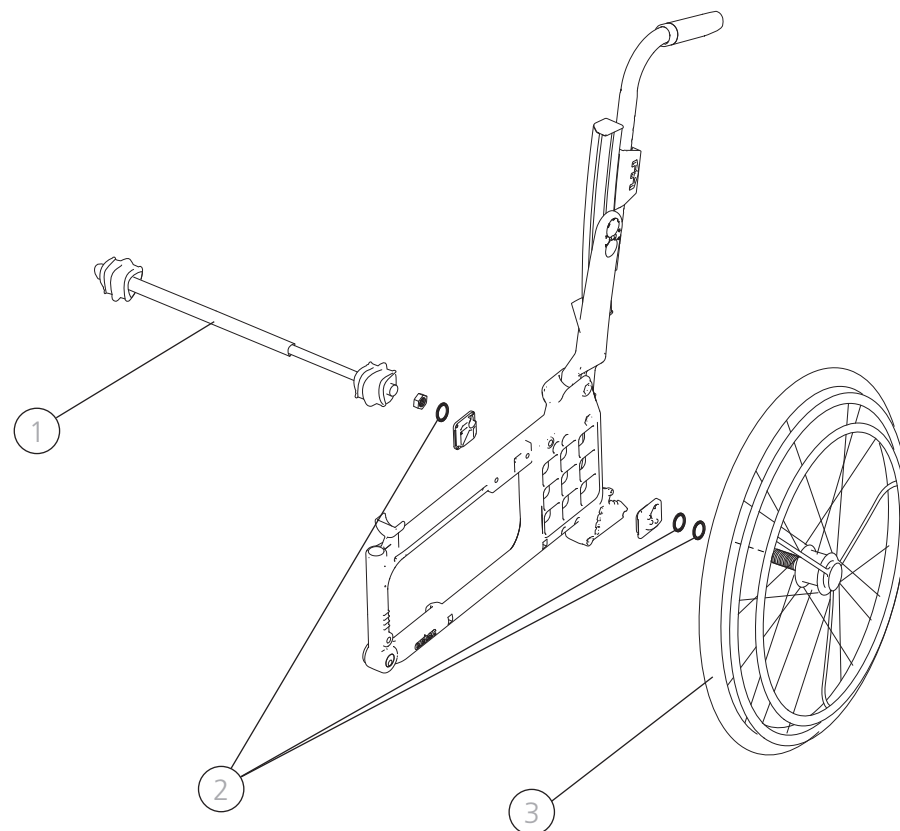

Cross 5	Cross 5 XL
●	●
●	●
●	●
●	●

Single hand drive

Pos.	Description	Item. No.	Cross 5	Cross 5 XL
1	Telescoping shaft single hand drive Cross 35-37.5 cm compl	27317	●	
	Telescoping shaft single hand drive compl Cross 40-42.5 cm/Next 35-37.5 cm	27318	●	
	Telescoping shaft single hand drive compl Cross 45-50 cm/Next 40-45 cm	27319	●	●
	Telescoping shaft single hand drive compl Cross 52.5-57.5 cm/Next 47.5-55 cm	27320		●
	Telescoping shaft single hand drive compl Cross 60 cm/Next 57.5 cm	27321		●
2-3	Single-hand drive 20"Cross/Cross XL compl	26534	●	●
	Single-hand drive 22"Cross/Cross XL compl	26533	●	●
	Single-hand drive 24"Cross/Cross XL compl	26522	●	●