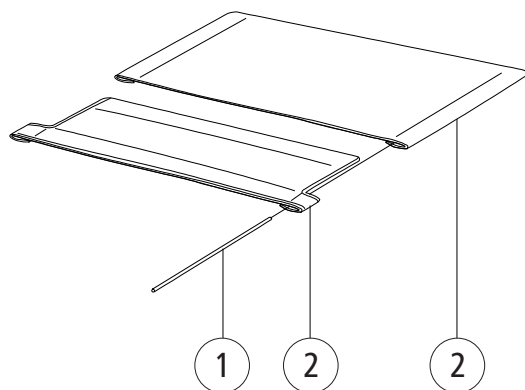

Seat upholstery/Seat extension back support 3A

Cross 5
Cross 5 XL

Cross 5
Cross 5 XL

Pos.	Description	Item. No.	Cross 5	Cross 5 XL
	For Cross back 3A			
1	Tension rod L381 short upholstery seat	80617	●	●
	Tension rod L446 long upholstery seat	80618	●	●
1-2	Upholstery seat Basic short Basic/Cross 3A 35 cm (14) black	62718-60	●	
	Upholstery seat Basic short Basic/Cross 3A 37.5 cm (15) black	62719-60	●	
	Upholstery seat Basic short Basic/Cross 3A 40 cm (16) black	62720-60	●	
	Upholstery seat Basic short Basic/Cross 3A 42.5 cm (17) black	62721-60	●	
	Upholstery seat Basic short Basic/Cross 3A 45 cm (18) black	62722-60	●	
	Upholstery seat Basic short Basic/Cross 3A 47.5 cm (19)	62978-60	●	●
	Upholstery seat Basic short Basic/Cross 3A 50 cm (20) black	62979-60	●	●
	Upholstery seat Basic short Basic/Cross 3A 52.5 cm (21) black	62980-60		●
	Upholstery seat Basic short Basic/Cross 3A 55 cm (22) black	62981-60		●
	Upholstery seat Basic short Basic/Cross 3A 57.5 cm (23) black	62982-60		●
	Upholstery seat Basic short Basic/Cross 3A 60 cm (24) black	62983-60		●