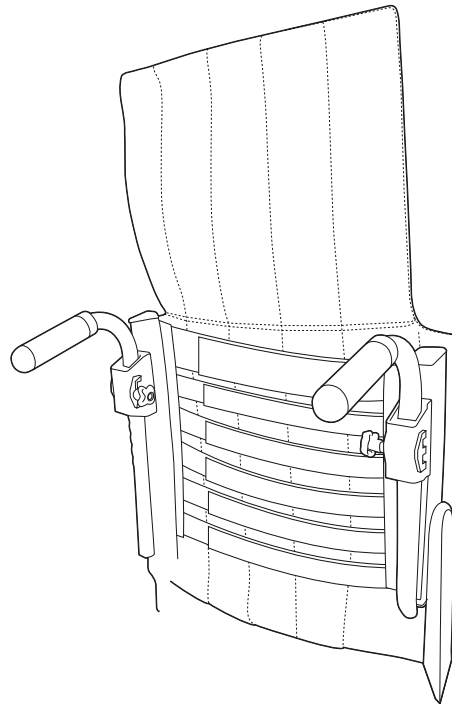

Backsupport upholstery, back support 3A

Pos.	Description	Item. No.		
			Cross	Cross 5 XL
1	Upholstery back Cross adj mod 3 rh adj 35-40 cm (14-16)	62953-60	●	
	Upholstery back Cross adj mod 3 rh jb 42.5-50 cm (17-20)	62954-60	●	●
	Upholstery back Cross adj mod 3 rh jb 52.5-60 cm (21-24)	62955-60		●
	Tension rod L296 Cross back mod 3	82461	●	●
	Upholstery back Cross 3A adj high 35-40 cm	63014-60	●	
	Upholstery back Cross 3A adj high 42.5-50 cm	63015-60	●	●
	Upholstery back Cross 3A adj high 52.5-60 cm	63016-60		●
	Tension rod L355 Cross 3A high back support	82586	●	●