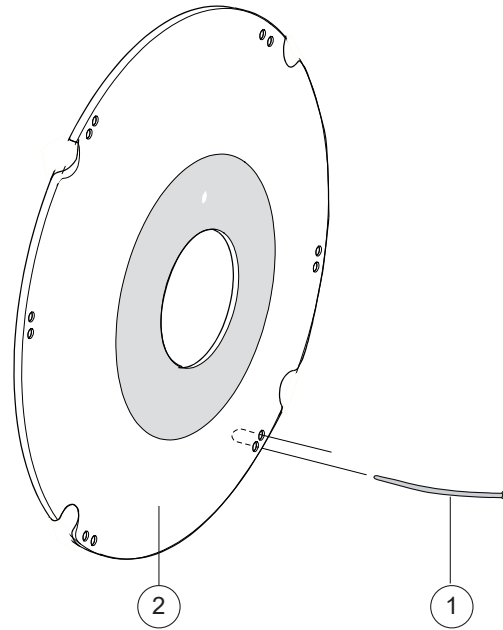

Spoke guard

Pos.	Description	Item. No.		
			Cross 5	Cross 5 XL
1	Attachment kit spokeguard	26276	●	●
1-2	Spoke guard 20" with logo Etac grey	25502-28	●	●
	Spoke guard 20" with logo Etac yellow	25502-29	●	●
	Spoke guard 20" AB with logo Etac grey	28816-28	●	●
	Spoke guard 22" with logo Etac grey	25503-28	●	●
	Spoke guard 22" with logo Etac yellow	25503-29	●	●
	Spoke guard 22" AB with logo Etac grey	28817-28	●	●
	Spoke guard 24" with logo Etac grey	25504-28	●	●
	Spoke guard 24" with logo Etac yellow	25504-29	●	●
	Spoke guard 24" AB with logo Etac grey	28818-28	●	●