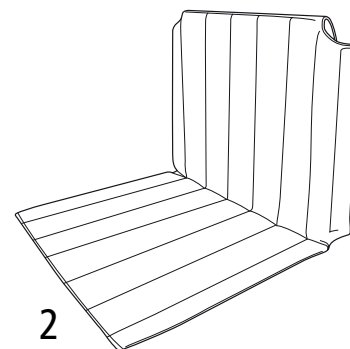

Back support cover, back support 3A

	Cross 5	Cross 5 XL
	●	
	●	
	●	
	●	
	●	
	●	●
	●	●
		●
		●
		●
		●

	Cross 5	Cross 5 XL
	●	
	●	
	●	
	●	
	●	
	●	●
	●	●
		●
		●
		●
		●

Pos.	Description	Item. No.
1	Cover back Cross mod 3 35 cm (14) dark grey	62941-60
	Cover back Cross mod 3 37.5 cm (15) dark grey	62942-60
	Cover back Cross mod 3 40 cm (16) dark grey	62943-60
	Cover back Cross mod 3 42.5 cm (17) dark grey	62944-60
	Cover back Cross mod 3 45 cm (18) dark grey	62945-60
	Cover back Cross mod 3 47.5 cm (19) dark grey	62946-60
	Cover back Cross mod 3 50 cm (20) dark grey	62947-60
	Cover back Cross mod 3 52.5 cm (21) dark grey	62948-60
	Cover back Cross mod 3 55 cm (22) dark grey	62949-60
	Cover back Cross mod 3 57.5 cm (23) dark grey	62950-60
	Cover back Cross mod 3 60 cm (24) dark grey	62951-60

2	Cover back Cross Comfort mod 3 35 cm (14) dark grey	62956-60
	Cover back Cross Comfort mod 3 37.5 cm (15) dark grey	62957-60
	Cover back Cross Comfort mod 3 40 cm (16) dark grey	62958-60
	Cover back Cross Comfort mod 3 42.5 cm (17) dark grey	62959-60
	Cover back Cross Comfort mod 3 45 cm (18) dark grey	62960-60
	Cover back Cross Comfort mod 3 47.5 cm (19) dark grey	62961-60
	Cover back Cross Comfort mod 3 50 cm (20) dark grey	62962-60
	Cover back Cross Comfort mod 3 52.5 cm (21) dark grey	62963-60
	Cover back Cross Comfort mod 3 55 cm (22) dark grey	62964-60
	Cover back Cross Comfort mod 3 57.5 cm (23) dark grey	62965-60
	Cover back Cross Comfort mod 3 60 cm (24) dark grey	62966-60