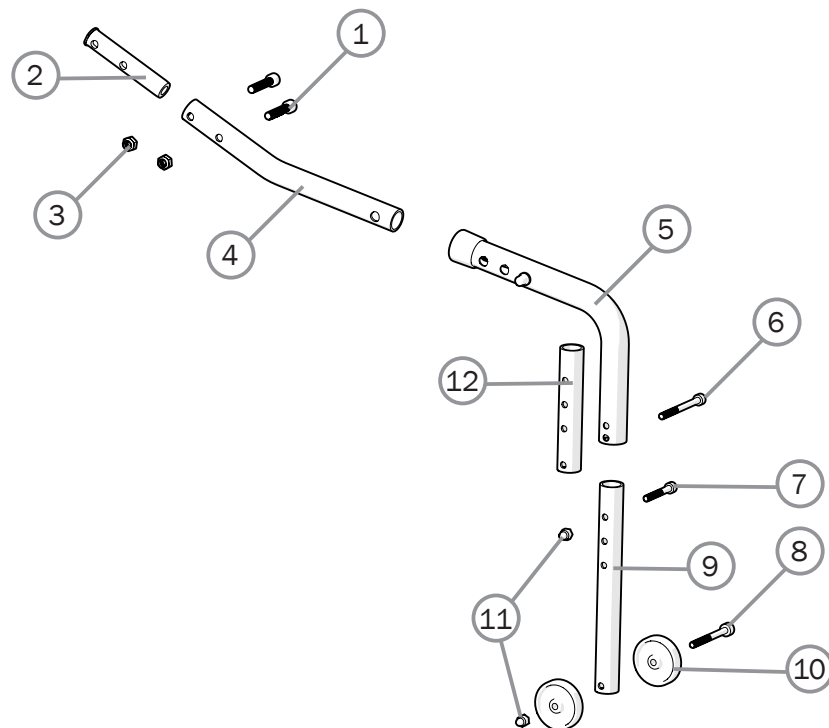

Anti tip mod 2 Cross 5

	Cross 5	Cross 5 XL
1-12	●	
1	●	
2	●	
3	●	
4	●	
5	●	
6	●	

7	Screw M5x30 MC6S	11346
8	Screw M5x50 MC6S 8.8	11687
9	Extension anti-tip	28467
10	Wheel 40/5,2/12 anti-tip	80727
11	Locking nut M5 domed	12168
12	Extension short	25376

	Cross 5	Cross 5 XL
7	●	
8	●	
9	●	
10	●	
11	●	
12	●	

Pos.	Description	Item. no.
1-12	Anti-tip mod 2 std	28470
1	Screw M6x30 MC6S	11019
2	Support sleeve anti-tip mod 2	20530
3	Locking nut M6 DIN 985-6	12017
4	Holder anti-tip mod 2	28468
5	Tube anti-tip	25374
6	Screw M5x55 MC6S 8.8	11686