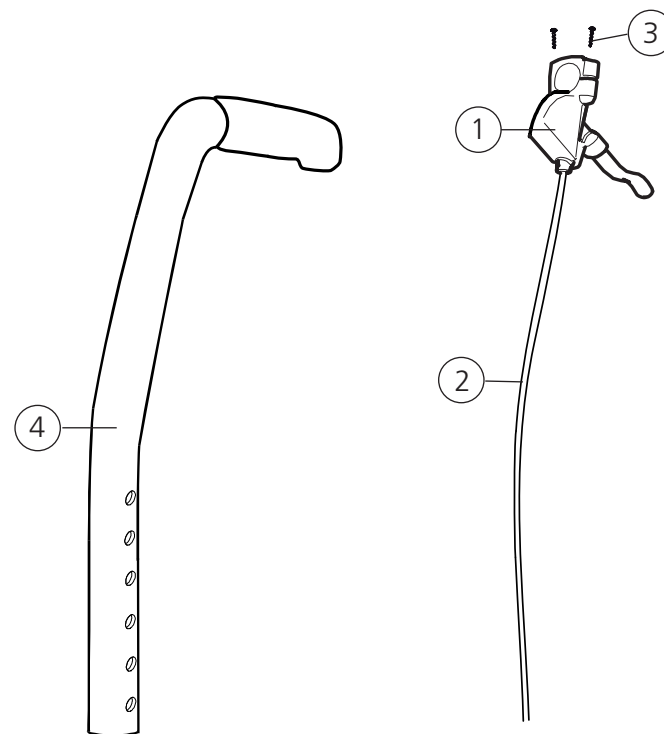

Attendant brake for fixed back support with fixed push handles

Pos.	Description	Item. No.
1	Brake handle drum brake	81804
2	Wire kit drum brake Cross Twin Tran	81805
3	Screw DG 5x20 WN 1552	11504
4	Back support tube with push handle drum brake	27345-01

Cross 5	Cross 5 XL
●	●
●	●
●	●
●	●