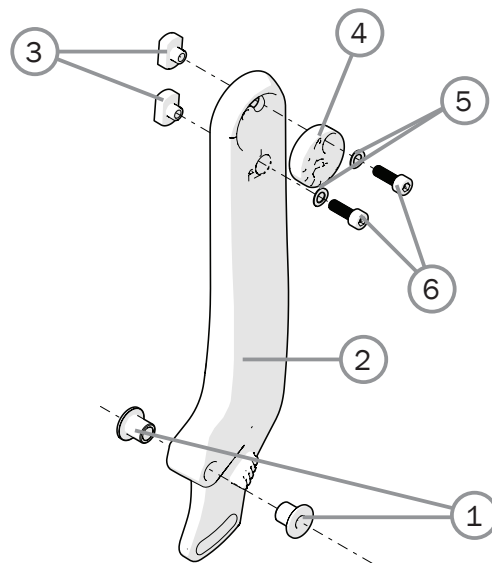

Back support 3A

Pos.	Description	Item. no.		
			Cross 5	Cross 5 XL
1	Pin bushing Cross back 3A	82504	●	●
2	Back support chassis Cross back 3A right	83290-1	●	●
	Back support chassis Cross back 3A left	83290-2	●	●
3	Nut T-slot back Cross back mod 3	20028	●	●
4	Eccentric washer back support frame	83291	●	●
5	Circlip M6 wavy zink plated	13113	●	●
6	Screw M6x20 MC6S 12.9	11684	●	●