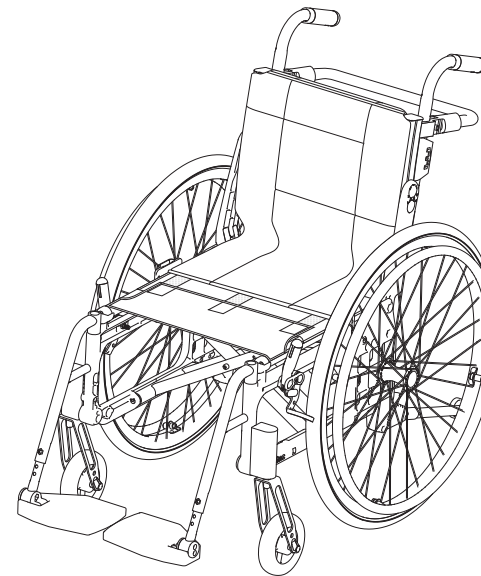

Etac Cross 5

Spareparts list english

75205.29 2023-09-21

Etac Cross 5

Etac Cross 5 XL

Etac Cross 5 Active

Index

Index	Page
Side frame	3
Cross frame	4
Back support 3A	5-7
Back support tubes for separate back support, ECS (Crossback 2)	8
Fixed back support with fixed push handles	9
Back support 2B	10
Bow handle	11
Back support brace	12
Leg support	13
Leg support elevating mod 1/ Flip-up	14
Leg support elevating mod 3	15
Amputee leg support	16
Plaster leg support	17
Foot support	18-20
Foot support one piece	21
Brake	22
Rear wheel	23-24
Drum brake	25-26
Drum brakes, fixed back support with fixed push handles	27
Single hand drive	28
Tyre and innertube	29
Handrim	30
Castor	31
Width expansion kit	32
Upholstery seat/Seat extension Cross back 3A	33
Solid seat	34
Back support upholstery Cross back mod. 2	35
Back support upholstery Cross back 3A	36
Back support upholstery Cross back 2B	37
Back support upholstery fixed back	38
Back support cover Cross back mod. 2	39
Back support cover Cross back 3A	40-42
Back support cover Cross back 2B	43
Arm support	44-45
Sideguard	46
Mudguard	47
Thigh support	48
Trunk support Cross back 3A	49-50
Tray	51
Tray Hemi	52
Tray Hemi/Communication	53
Anti tip	54
Anti tip Cross 5 Active	55-56
Spoke guard	57
Tetra quick release adapter	58
Cane holder	59
Head support	60
IV stand	61