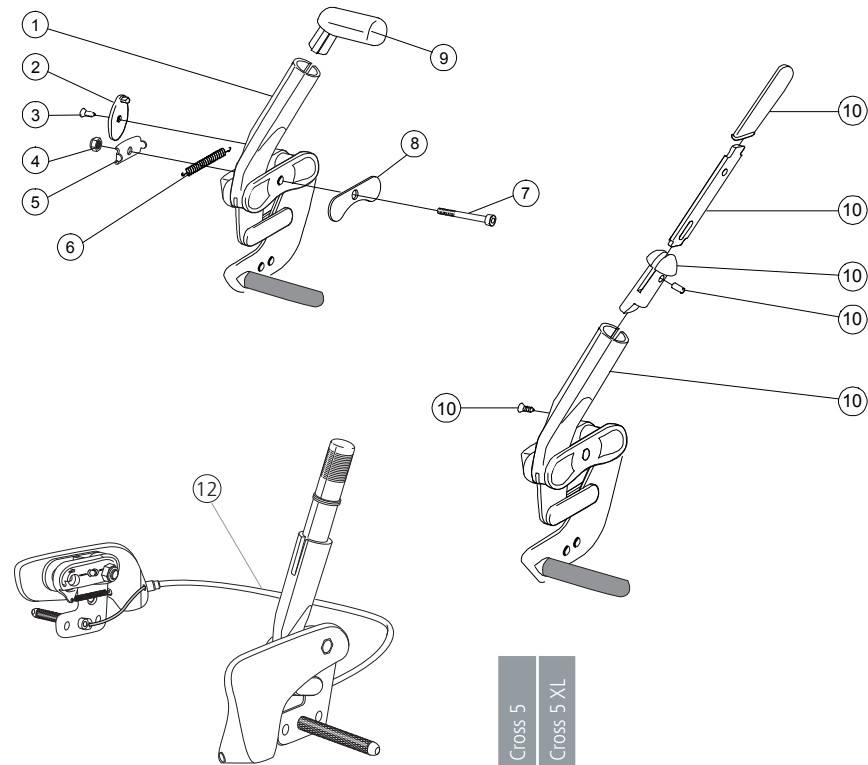

User brakes

	Cross 5	Cross 5 XL
1	●	●
2	●	●
3	●	●
4	●	●
5	●	●
6	●	●
7	●	●
8	●	●
9	●	●
10	●	●
11	●	●
12	●	●

Pos.	Description	Item. No.
1-9	Brake with angled red handle right	27528-1
	Brake with angled red handle left	27528-2
2	Stop detail brake Cross mod new	50373
3	Screw B 6 3.5x 9.5 FXS black	11384
4	Locking nut M 6 zink plated	12017
5	Washer inner brake mod 3	82564
6	Spring for brake Cross	80796
7	Screw M 6x 50 MC6S zink plated	11433
8	Washer outer brake mod 3	82575
9	Plug for brake angled red	51012
10	Brake lever extension Cross compl	25515

1-8, 10	Brake Cross extended handle right	27530-1
	Brake Cross extended handle left	27530-2
11	Brake handle angled compl kit red	27574
	Brake handle angled compl kit black	25537
1-8, 11	Brake with angled black handle right	27532-1
	Brake with angled black handle left	27532-2
12	Single hand brake right	27531-1
	Single hand brake left	27531-2

	Cross 5	Cross 5 XL
1-8, 10	●	●
11	●	●
1-8, 11	●	●
12	●	●