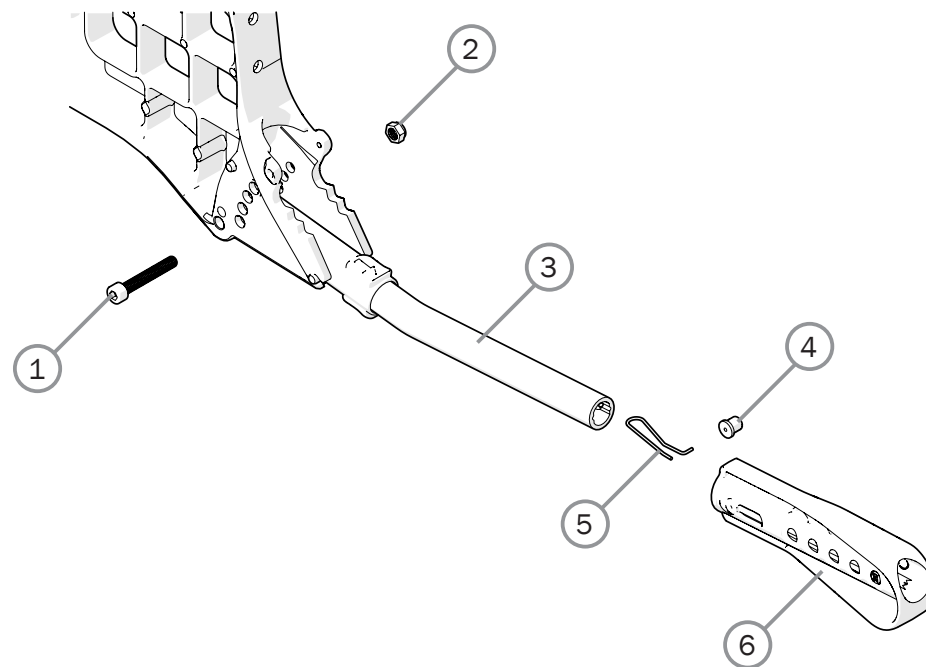

Anti tip

Pos.	Description	Item. No.	Cross 5	Cross 5 XL
1-6	Anti-tip multi Cross 5/6 Prio cc 59 cpl	28457	●	●
1	Screw M6x 40 MC6S 10.9 zink plated	11229	●	●
2	Locking nut M6	12017	●	●
3	Anti-tip tube		●	●
4	Pin		●	●
5	Spring		●	●
6	Anti-tip extension multi	51201	●	●