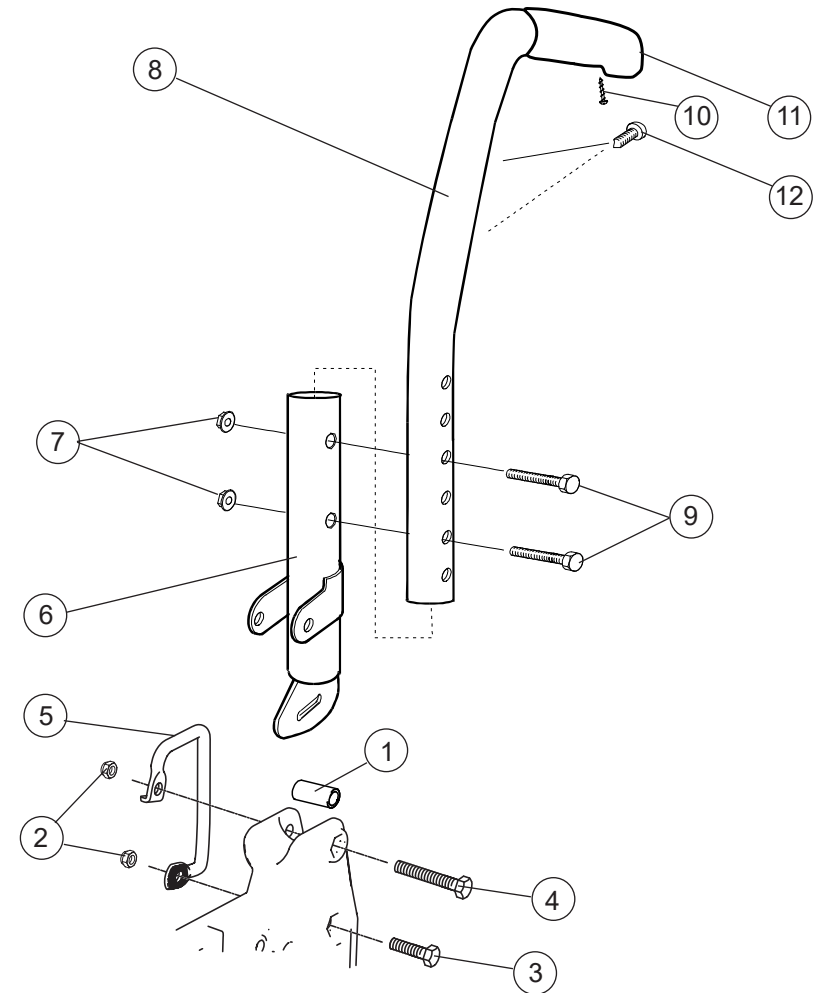

Back support tubes for separate back support, ECS (Crossback 2)

Pos.	Description	Item. No.		
			Cross 5	Cross 5 XL
1	Locking nut M 8x 1 DIN 985	12051	●	●
2	Screw M 8x 1x30 black	11363	●	●
3	Screw M8x1x55 M6S 10.9 black	11432	●	●
4	Securement points Cross 5 right	82573	●	●
	Securement points Cross 5 left	82574	●	●
5	Joint support backrest	20319	●	●
6	Plug 25-21/23 R12.5	50248	●	●
7	Back tube Cross back 2	25593-01	●	●
8	Label height adjustment	71851	●	●
9	Screw M 6x 22 MC6S fzb	11012	●	●
10	Washer BRB 6x3x10x1.5 fzb	13080	●	●
11	Wedge back 6063A-T6	80851	●	●
12	Dust cover Cross back 2 right	50405	●	●
	Dust cover Cross back 2 left	50407	●	●
13	Square nut high M6	12058	●	●
6-13	Back support tube compl. right	25609-01-1	●	●
	Back support tube compl. left	25609-01-2	●	●
14	Attachement push handles	25676	●	●
15	Washer BRB M 6	13030	●	●
16	Screw M6x30 MC6S 8.8 black esloc	11398	●	●
17	Push handles heightadjustable	27298	●	●
18	Cover for handle	82221	●	●
19	Screw M6 x 25	11041	●	●
17-19	Push handle h adj Cross std	27338-01	●	●

	Cross 5	Cross 5 XL
1	●	
2	●	
3	●	
4	●	
5	●	
6	●	
7	●	
8	●	
9	●	
10	●	
11	●	
12	●	

Back support 2B

Pos.	Description	Item. No.
1	Back support attachment B2B cpl	28366-01
2	Screw M 5x 30 M6S zink plated	11403
3	Locking nut M 5 black DIN 985-6	12060
4	Back support tube low	
	Back support tube high	
4-7	Back support tube with push handle B2B low incl cover for handle	28378
	Back support tube with push handle B2B high incl cover for handle	28379
5	Screw B 8x16 RTS zink plated 4.2	11041
6	cover for handle L80	28364
7	End plug black	51174