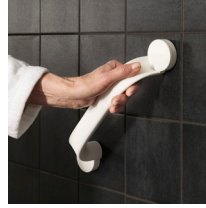

Easy to adjust

The modular system can easily be assembled into a length and shape that suits you and your bathroom.

Secure grip

The well-designed shape and surface of the grab rail provide a stable grip even if your hands are wet.