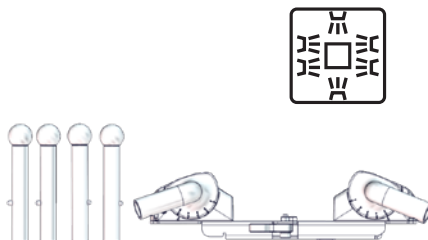

4.

5.

6.

7.

A

R82
 by Etac
 R82 A/S, Parallevej 3
 DK-8751 Gedved
 etac.com
 Made in xxxxxxx
 MD
 UK CA
 CE
 YYY-MM-DD

B

Posting group
 Product name, size x
 ▲Max. load: xxx kg
 ▲Max. rated load: xxx kg
 ▲Mass device: xxx kg
 DMR ver.: xxxx
 SRI xxxxxxxxxxxx
 NEP xxxxxxxxxxxxxxxx
 (00) (XX)XXXXXXXXXXXX(XX)XXXXXX(XX)XXXXXX