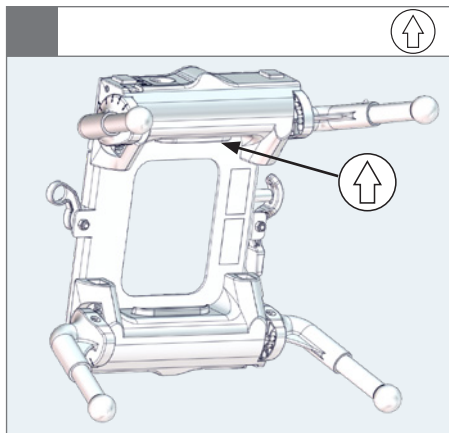

Frame angle [°]

Frame height [mm]

Front leg	Rear leg	Frame angle [°]	Frame height [mm]
1	1	0	192
1	2	5	N/A
1	3	12	N/A
1	4	19	N/A
1	5	25	N/A
2	1	- 5	N/A
2	2	0	157
2	3	6	N/A
2	4	13	N/A
2	5	17	N/A
3	1	- 12	N/A
3	2	- 6	N/A
3	3	0	110
3	4	7	N/A
3	5	8	N/A
4	1	- 19	N/A
4	2	- 13	N/A
4	3	- 7	N/A
4	4	0	60
4	5	- 2	N/A
5	1	- 25	N/A
5	2	- 17	N/A
5	3	- 8	N/A
5	4	2	N/A
5	5	0	65

4.

5.

6.

7.

A

R82
 by Etac
 R82 A/S, Parallevej 3
 DK-8751 Gedved
 etac.com
 Made in xxxxxxx
 MD
 UK CA
 CE
 YYY-MM-DD

B

Posting group
 Product name, size x
 ▲Max. load: xxx kg
 ▲Max. rated load: xxx kg
 ▲Mass device: xxx kg
 DMR ver.: xxxx
 SRI xxxxxxxxxxxx
 NEP xxxxxxxxxxxxxxxx
 (00) (XX)XXXXXXXXXXXX(XX)XXXXXX(XX)XXXXXX