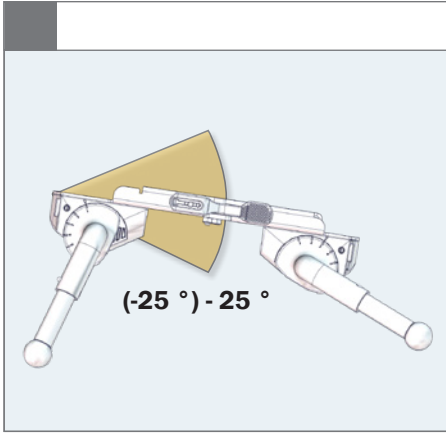

16

17

18

  05

  05

  05

Front leg

Rear leg

Frame angle [°]

Frame height [mm]

Front leg	Rear leg	Frame angle [°]	Frame height [mm]
1	1	0	192
1	2	5	N/A
1	3	12	N/A
1	4	19	N/A
1	5	25	N/A
2	1	- 5	N/A
2	2	0	157
2	3	6	N/A
2	4	13	N/A
2	5	17	N/A
3	1	- 12	N/A
3	2	- 6	N/A
3	3	0	110
3	4	7	N/A
3	5	8	N/A
4	1	- 19	N/A
4	2	- 13	N/A
4	3	- 7	N/A
4	4	0	60
4	5	- 2	N/A
5	1	- 25	N/A
5	2	- 17	N/A
5	3	- 8	N/A
5	4	2	N/A
5	5	0	65