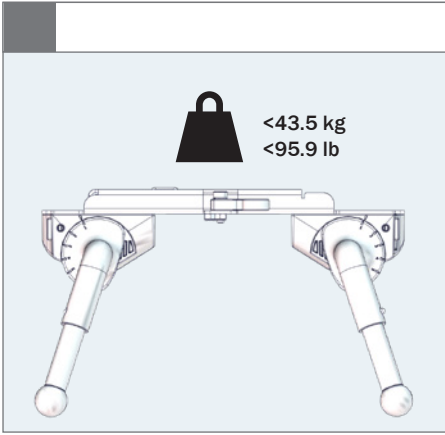

16

17

18

  05

  05

  05

Front leg

Rear leg

Frame angle [°]

Frame height [mm]

Front leg	Rear leg	Frame angle [°]	Frame height [mm]
1	1	0	192
1	2	5	N/A
1	3	12	N/A
1	4	19	N/A
1	5	25	N/A
2	1	- 5	N/A
2	2	0	157
2	3	6	N/A
2	4	13	N/A
2	5	17	N/A
3	1	- 12	N/A
3	2	- 6	N/A
3	3	0	110
3	4	7	N/A
3	5	8	N/A
4	1	- 19	N/A
4	2	- 13	N/A
4	3	- 7	N/A
4	4	0	60
4	5	- 2	N/A
5	1	- 25	N/A
5	2	- 17	N/A
5	3	- 8	N/A
5	4	2	N/A
5	5	0	65