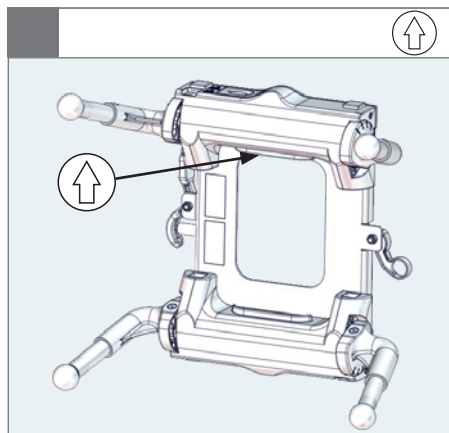

Frame angle [°]

Frame height [mm]

Front leg	Rear leg	Frame angle [°]	Frame height [mm]
1	1	0	192
1	2	5	N/A
1	3	12	N/A
1	4	19	N/A
1	5	25	N/A
2	1	- 5	N/A
2	2	0	157
2	3	6	N/A
2	4	13	N/A
2	5	17	N/A
3	1	- 12	N/A
3	2	- 6	N/A
3	3	0	110
3	4	7	N/A
3	5	8	N/A
4	1	- 19	N/A
4	2	- 13	N/A
4	3	- 7	N/A
4	4	0	60
4	5	- 2	N/A
5	1	- 25	N/A
5	2	- 17	N/A
5	3	- 8	N/A
5	4	2	N/A
5	5	0	65

4.

5.

6.

7.

A

R82
 by Etac
 R82 A/S, Parallevej 3
 DK-8751 Gedved
 etac.com
 Made in xxxxxxx
 MD
 UK CA
 CE
 YYY-MM-DD

B

Posting group
 Product name, size x
 ▲Max. load: xxx kg
 ▲Max. rated load: xxx kg
 ▲Mass device: xxx kg
 DMR ver.: xxxx
 SRI xxxxxxxxxxxx
 NEP xxxxxxxxxxxxxxxx
 (00) (XX)XXXXXXXXXXXX(XX)XXXXXX(XX)XXXXXX