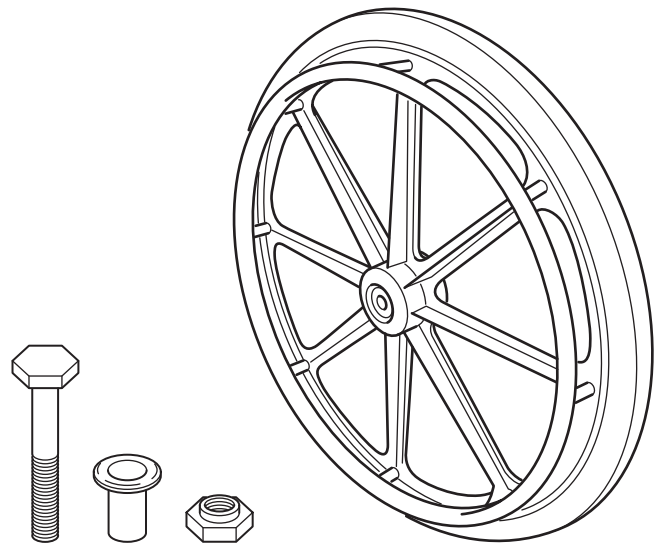

# 8400 1309

Drivhjul 24" Swift Mobil  
Rear wheel 24" Swift Mobil  
Antriebsrad 24" Swift Mobil

1