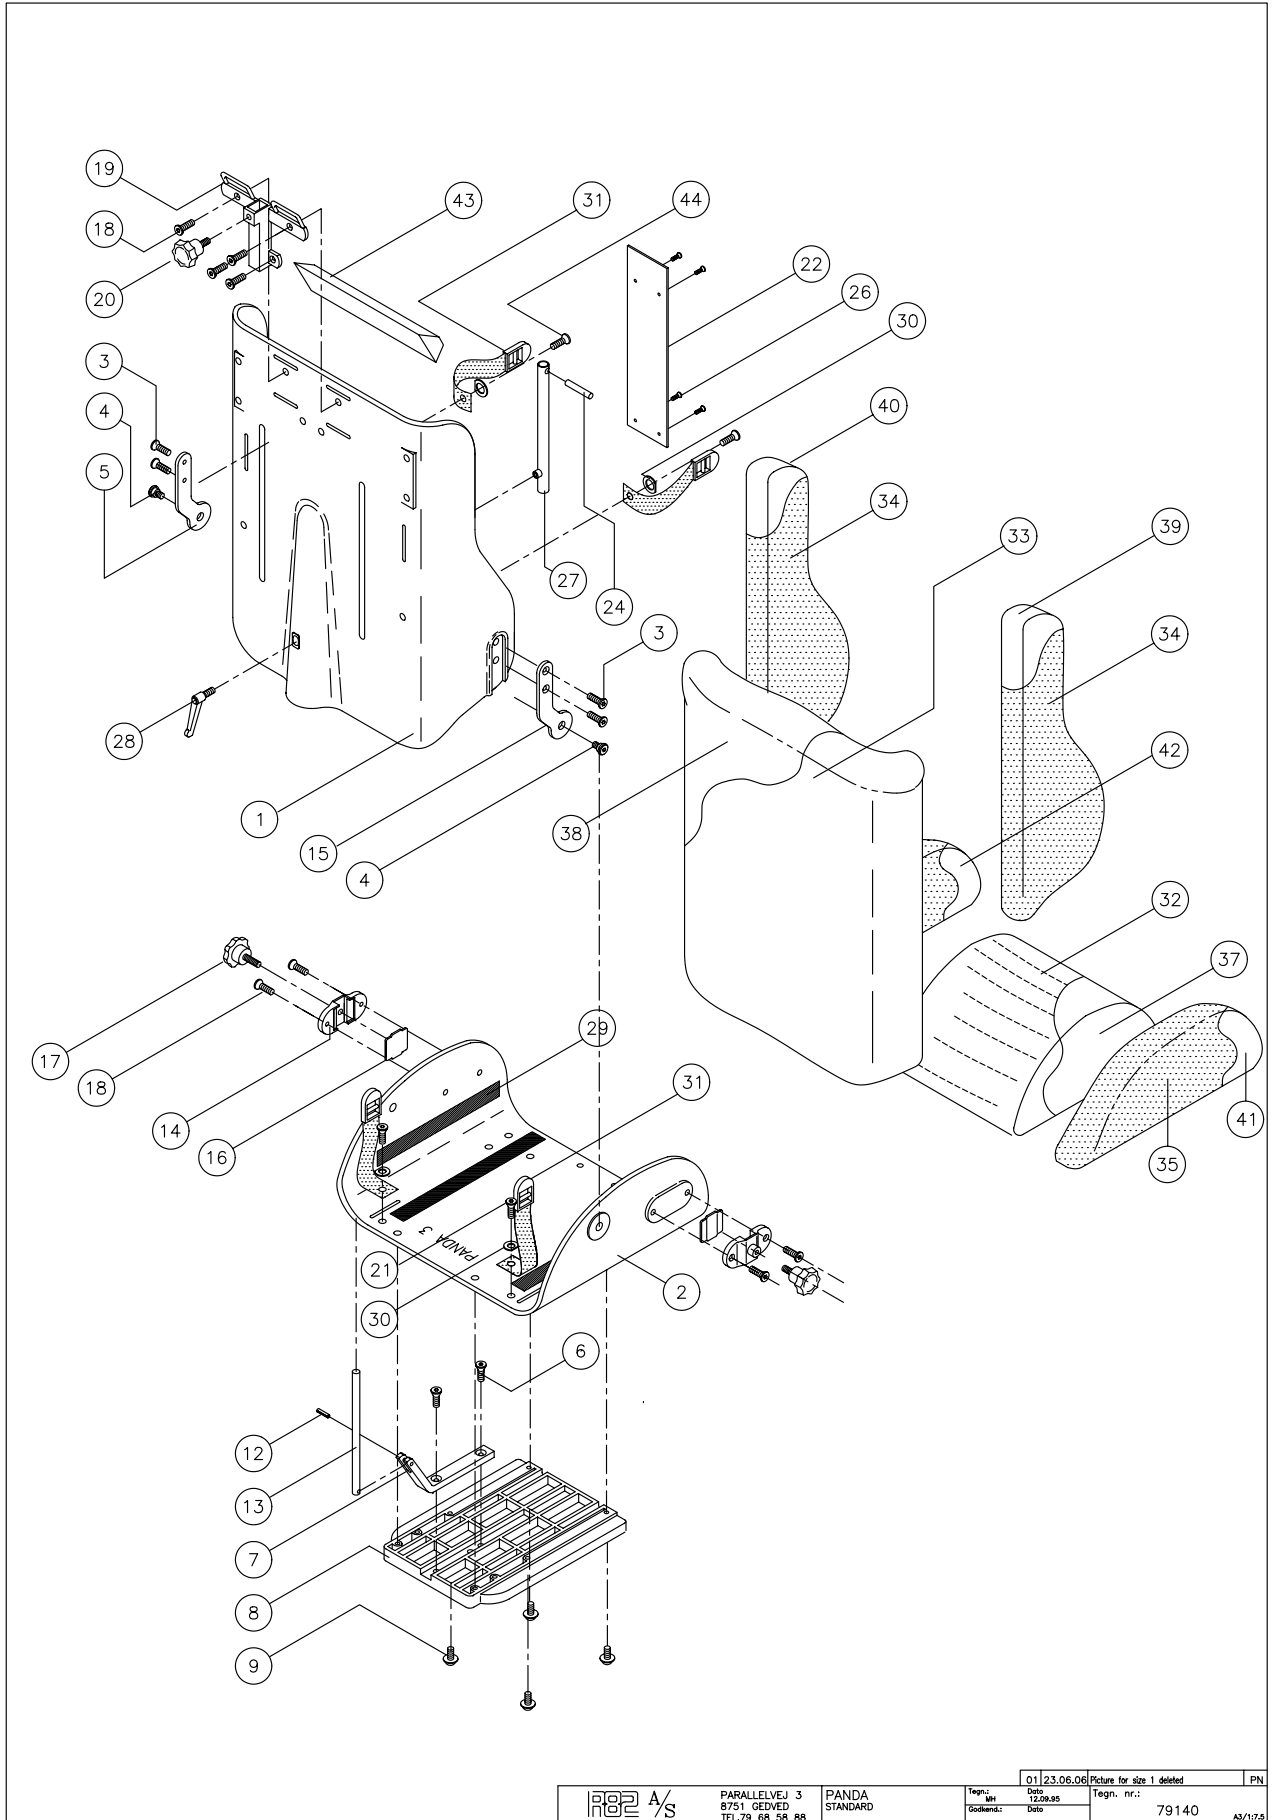

R82 A/S	PARALLELVEJ 3 8751 GEDVED TEL.79 68 58 88	PANDA STANDARD	Tegn. nr.:	01 23.06.06	Picture for size 1 deleted	PN
			Dato:	12.09.95	Tegn. nr.:	79140
			Gedvens.:	Dato:		A3/17.5