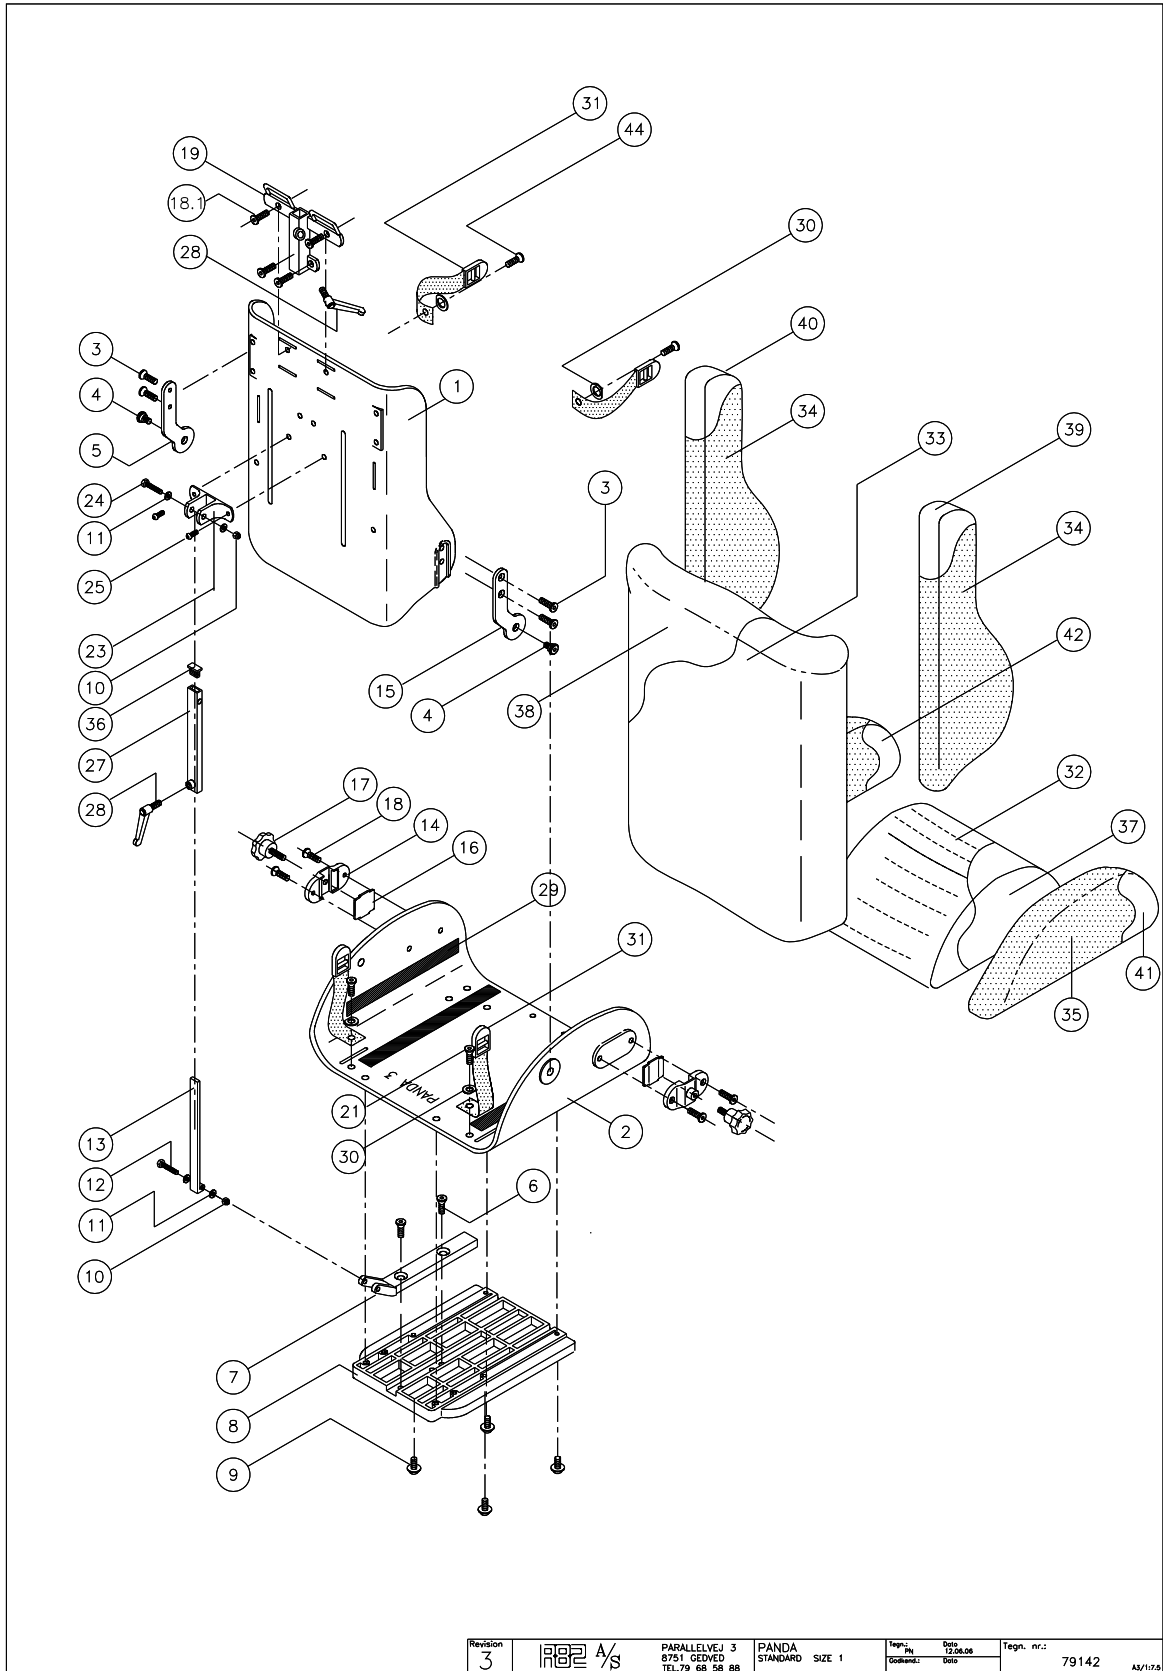

Panda Standard Size 1					
No.	Position	Description	Quantity	Unit of Measure	Ean code
1	82260-60	Plast back Panda 1, black	1	PCS	5707292230836
1	82260-66	Plast back Panda 1, blue	1	PCS	5707292230850
2	82265-60	Plast Seat Panda 1, black	1	PCS	5707292230874
2	82265-66	Plast Seat Panda 1, blue	1	PCS	5707292230898
3	0621600	Insex screw counters. 6*16	4	PCS	5707292138965
4	6109002	Screw spec. M8, Panda 5	2	PCS	5707292466754
5	82327	Side-mounting, left, Panda 2	1	PCS	5707292123459
6	0621600	Insex screw counters. 6*16	2	PCS	5707292138965
7	82329	Tip-mounting Panda 1+2,	1	PCS	5707292123473
8	82301-62	Panda pvc adaptor black	1	PCS	5707292231239
9	0659571	Button head w/flange M6*25 FZB	4	PCS	5707292355843
10	1606500	Lock nut 6 mm	1	PCS	5707292141361
11	1103000	Fazet washer 6mm	2	PCS	5707292140289
12	1901500	Steel set screw 6*35mm	1	PCS	5707292141965
13	81711	Internal rod f.back tip, pa1,2	1	PCS	5707292118004
14	82403	Pvc mounting f/armrest, Panda	2	PCS	5707292123992
15	82326	Side-mounting, right, Panda 2	1	PCS	5707292123442
16	82408	Underlying plate, pvc armrest	2	PCS	5707292124043
17	3652501	R82 handle M6*16mm screw	2	PCS	5707292413963
18	0611200	Insex screw counters. 6*12	4	PCS	5707292138699
18.1	0611600	Insex screw counters. 6*12	4	PCS	5707292138705
19	81152	Mounting for headrest Panda 1	1	PCS	5707292112750
21	0611200	Insex screw counters. 6*12	2	PCS	5707292138699
23	81712	Back mounting for Panda 1-4	1	PCS	5707292118011
24	1901800	Steel set screw 6*40mm	1	PCS	5707292141972
25	0659300	Button head M6*12 fzb, black	2	PCS	5707292139443
27	81710	External pipe for back tip,pan	1	PCS	5707292117991
28	3502516	Tightening handle 45mm M8*16	2	PCS	5707292146915
29	4913035	30mm black ps14 with glue hook	1	PCS	5707292469755
30	1125000	Screenwasher FZB black 5/16*30	2	PCS	5707292140470
31	5550260	Sewn strap holder.Pan.futura	2	PCS	5707292178459
32	896111-65	Cover f.seat,futura sz.1, red	1	PCS	5707292495938
32	896111-66	Cover f.seat,futura sz.1,blue	1	PCS	5707292498229
32	896111-70	Cover f/seatcushion,fut.sz. 1	1	PCS	5707292294340
32	896111-71	Cover f.seat,futura sz.1,b.abc	1	PCS	5707292294364
32	896111-72	Cover f.seat,futura sz.1,b.hop	1	PCS	5707292294388
32	896111-73	Cover Seat futura size 1	1	PCS	5707292355638
32	896111-78	Cover f.seat,futura sz.1,g.abc	1	PCS	5707292294401
32	896111-79	Cover f.seat,futura sz.1,g.hop	1	PCS	5707292294425
32	89638-191	Cover,seat panda futura sz. 1	1	PCS	5707292302397
32	89638-193	Cover, seat panda futura sz. 1	1	PCS	5707292302403
32	89638-195	Cover for seat, Panda 1,red	1	PCS	5707292493231
32	89638-196	Cover for seat, Panda 1,blue	1	PCS	5707292493248
32	89638-198	Cover,seat cushion 1,green abc	1	PCS	5707292302410
33	895211-65	Cover,backr.futura std.1,red	1	PCS	5707292495839
33	895211-66	Cover,backr.futura std.1,blue	1	PCS	5707292498212
33	895211-70	Cover for backcush.futura,sz 1	1	PCS	5707292291882
33	895211-71	Cover,backr.futura std.1,b.abc	1	PCS	5707292291905
33	895211-72	Cover,backr.futura std.1,b.hop	1	PCS	5707292291929
33	895211-73	Cover f/backrest futura sz.1	1	PCS	5707292355614