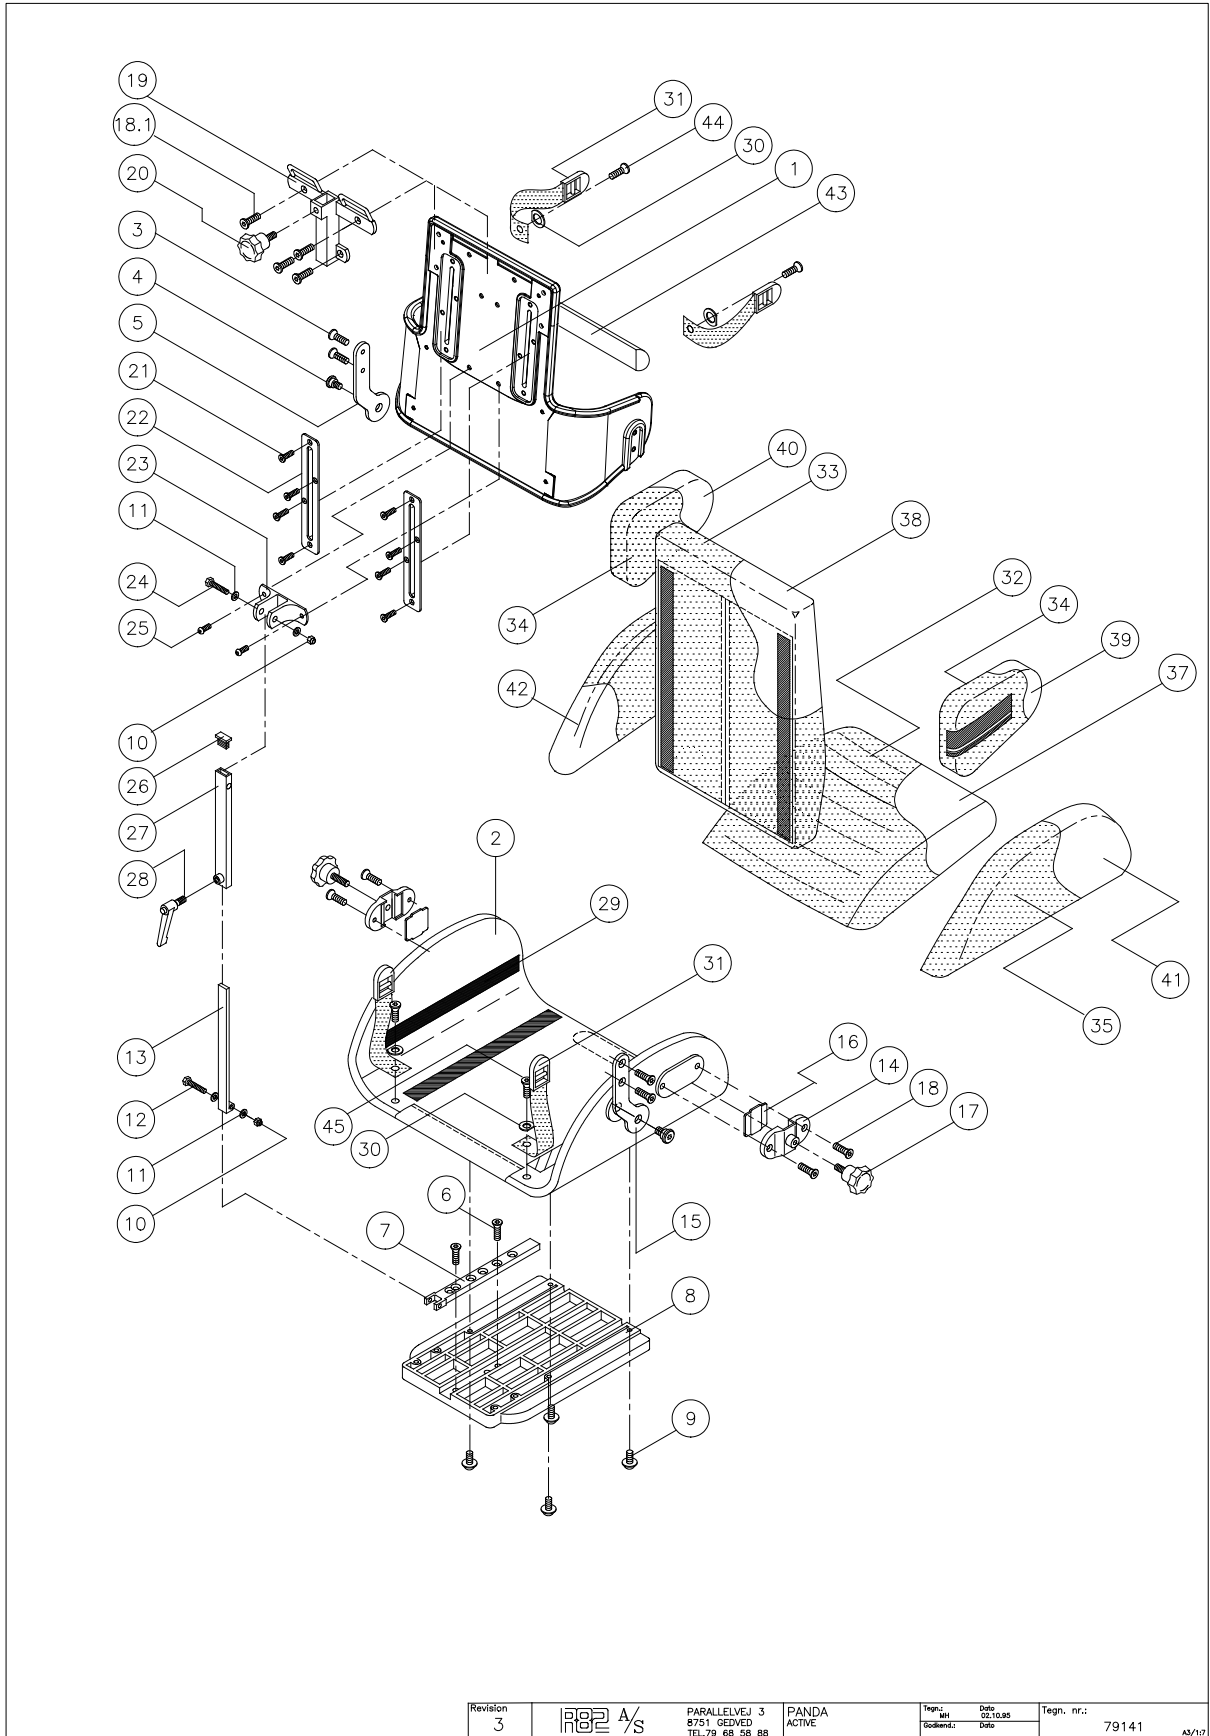

Panda Active Size 2-4					
No.	Position	Description	Quantity	Unit of Measure	Ean code
1	82270-66	Panda active plast. Back sz. 2	PCS	1	5707292230935
1	82280-66	Plast back Panda active 3,blue	PCS	1	5707292231079
1	82285-66	Panda active plast back	PCS	1	5707292231123
1	82275-66	Pvc back Panda active 2½,blue	PCS	1	5707292231000
1	82270-60	Back Panda active 2, black	PCS	1	5707292230911
1	82280-60	Plast back Panda active3,black	PCS	1	5707292231055
1	82285-60	Back Panda active 4, black	PCS	1	5707292231109
1	82275-60	Back Panda active 2½, black	PCS	1	5707292230980
2	82325-66	Plast Seat Panda 2, blue	PCS	1	5707292231307
2	82335-66	Plast seat panda fut.std. 3	PCS	1	5707292231383
2	82345-66	Plast Seat for Panda fut.std.4	PCS	1	5707292231468
2	82295-66	Seat for Panda 2½, plastic	PCS	1	5707292231215
2	82325-60	Plast Seat Panda 2, black	PCS	1	5707292231284
2	82345-60	Plast Seat Panda 4, black	PCS	1	5707292231444
2	82295-60	Plast Seat Panda 2½, black	PCS	1	5707292231192
3	0621600	Insex screw counters. 6*16	PCS	4	5707292138965
4	6109002	Screw spec. M8, Panda 5	PCS	2	5707292466754
5	82327	Side-mounting, left, Panda 2	PCS	1	5707292123459
5	82337	Side-mounting, left, Panda 3	PCS	1	5707292123527
5	82347	Side-mounting, left, Panda 4	PCS	1	5707292123596
6	0621600	Insex screw counters. 6*16	PCS	2	5707292138965
7	82350	Tilt mounting universal	PCS	1	5707292123626
7	82339	Tilt mounting Panda size 4	PCS	1	5707292123541
8	82301-62	Panda pvc adaptor black	PCS	1	5707292231239
9	0659571	Button head w/flange M6*25 FZB	PCS	4	5707292355843
10	1606500	Lock nut 6 mm	PCS	1	5707292141361
11	1103000	Fazet washer 6mm	PCS	2	5707292140289
12	1901500	Steel set screw 6*35mm	PCS	1	5707292141965
13	81711	Internal rod f.back tip, pa1,2	PCS	1	5707292118004
13	81695	Int. Rod f. Backtip Panda 3-4	PCS	1	5707292117861
14	82403	Pvc mounting f/armrest, Panda	PCS	2	5707292123992
15	82326	Side-mounting, right, Panda 2	PCS	1	5707292123442
15	82336	Side-mounting, right, Panda 3	PCS	1	5707292123510
15	82346	Side-mounting, right, Panda 4	PCS	1	5707292123589
16	82408	Underlying plate, pvc armrest	PCS	2	5707292124043
17	3652501	R82 handle M6*16mm screw	PCS	2	5707292413963
18	0611600	Insex screw counters. 6*12	PCS	4	5707292138705
18.1	0611000	Insex screw counters. 6*20	PCS	4	5707292138682
19	81138	Mounting for headrest w.strap	PCS	1	5707292112637
20	3503001	R82 handle M8x15mm screw	PCS	1	5707292413925
21	1940000	Eco-syn, 3,5*10	PCS	8	5707292142559
21	0621200	Insex screw 6*12mm	PCS	8	5707292138958
22	81918	Mounting f.sidesupport Impala	PCS	2	5707292119865
22	74201	Rail for side supports size 1	PCS	2	5707292449566
23	81712	Back mounting for Panda 1-4	PCS	1	5707292118011
24	1901800	Steel set screw 6*40mm	PCS	1	5707292141972
25	0645600	Button head screw 6*16 black	PCS	2	5707292139290
26	2506000	Ferrule fr20*10*1,0-2,0 in.bl.	PCS	1	5707292144195