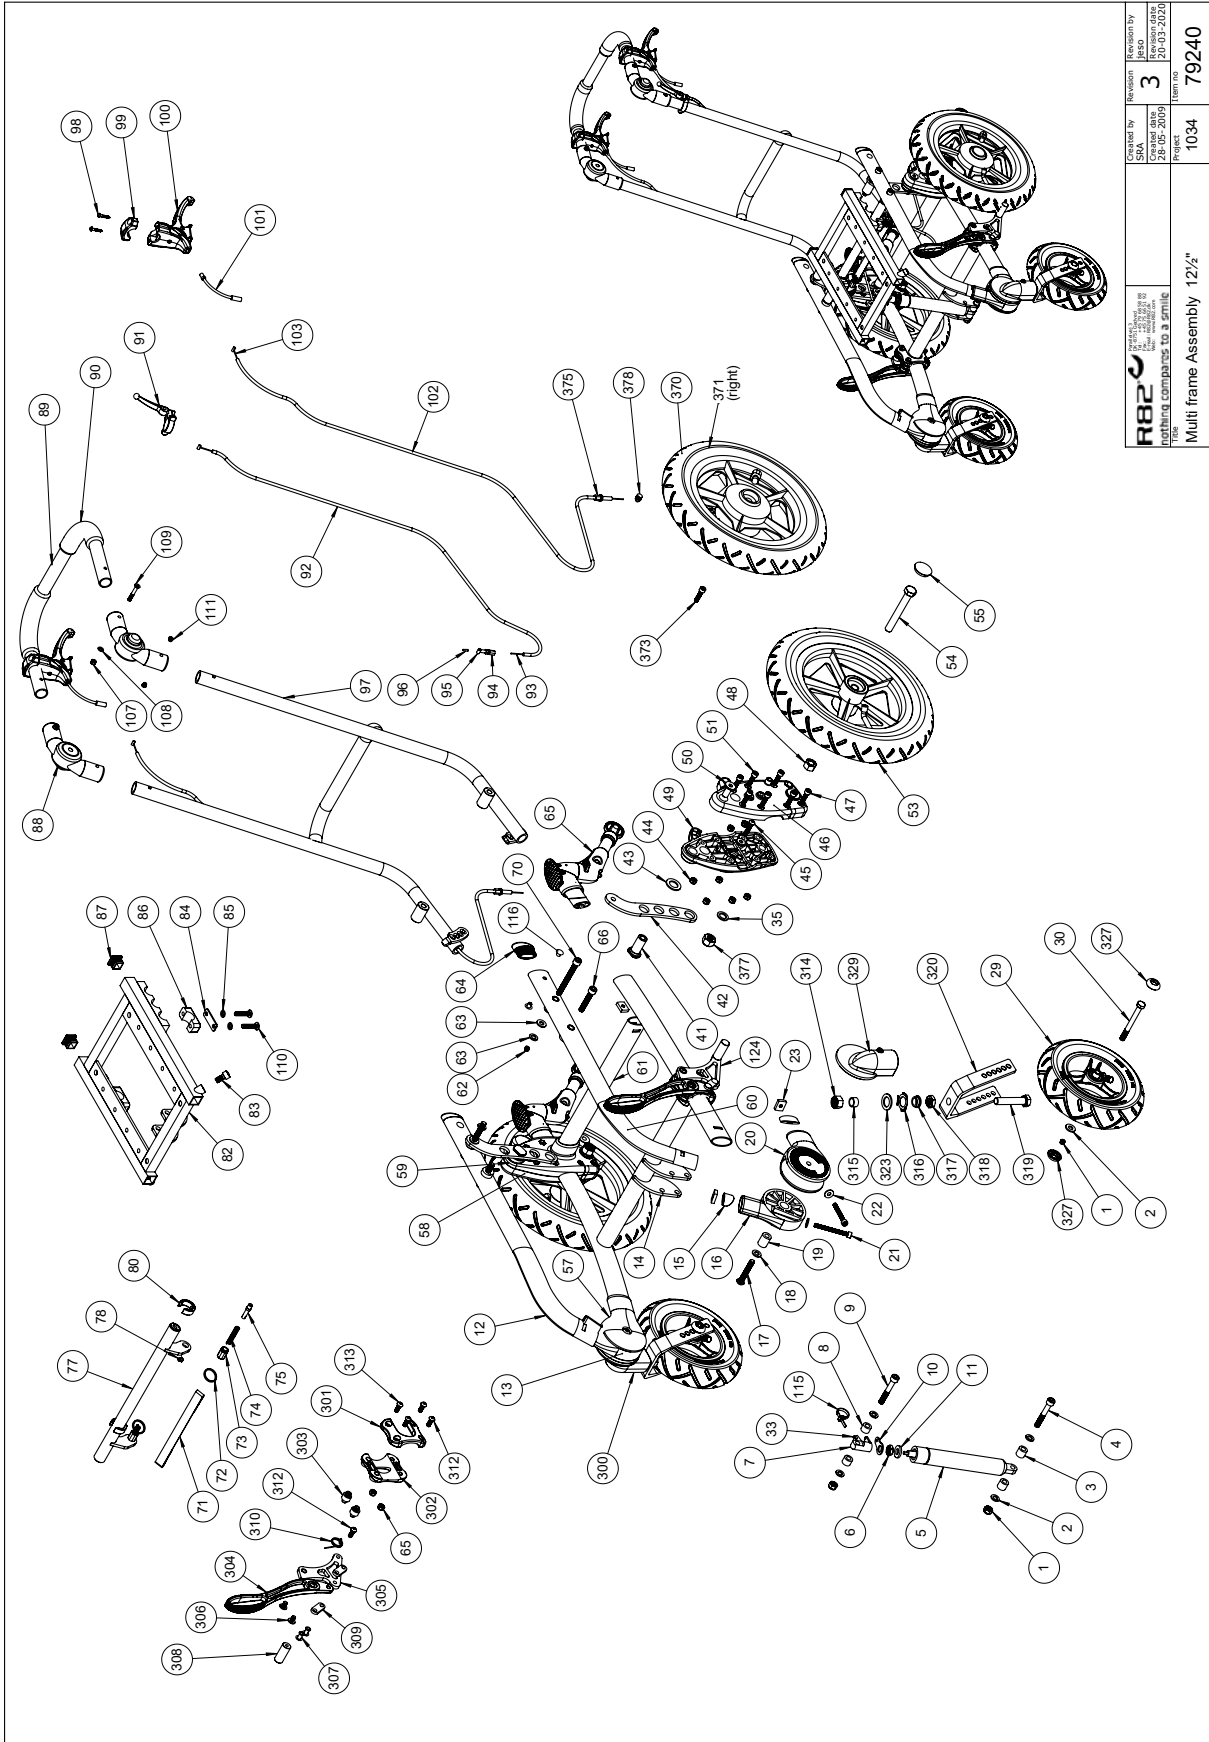

Multi Frame with 12½" wheels

  R82 A/S Parallelvej 3 8751 Gedved Denmark	Created by SAK	Revision by SAK	Revision 3
	Date 28-05-2009	Date 20-03-2020	Item no. 79240
Title Multi frame Assembly 12½"		Project 1034	Item no. 79240