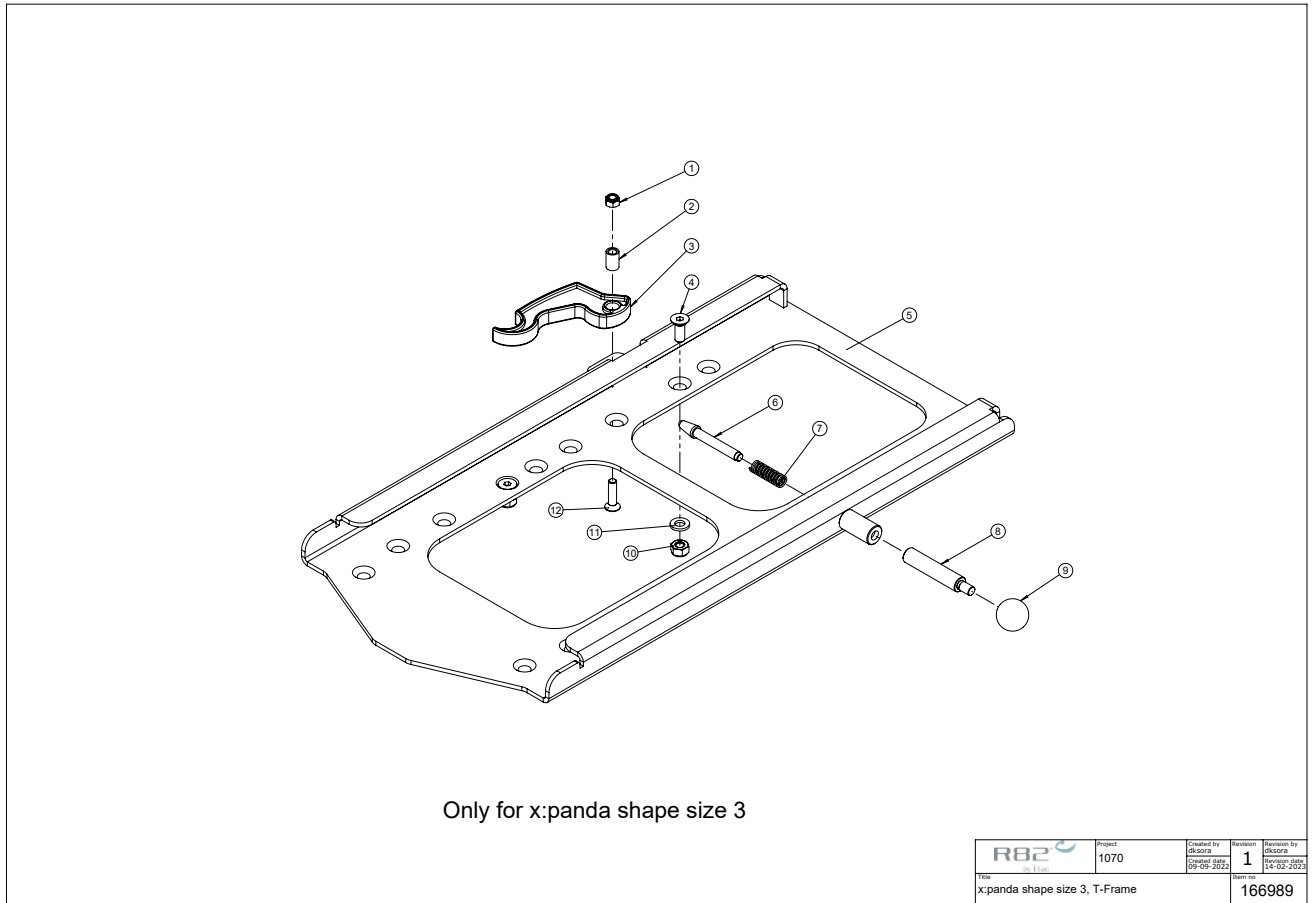

Adaptor for x:panda shape size 3, kit 905090

Item numbers for Adaptor for x:panda shape size 3, kit 905090

Position	No.	Description	Quantity	Unit of Measure	Ean code
1	1606300	Lock nut 5 mm	1	PCS	5707292141354
2	75641	Bush 5-8x11,8	1	PCS	5707292466501
3	75905	Clamping grip	1	PCS	5707292534590
4	0621600	Insex screw counters. 6x16	4	PCS	5707292138965
5	166990	T-Frame x:panda shape size 3	1	PCS	5707292976130
6	6113000	Spindle, t-part/frame	1	PCS	5707292186362
7	0310100	Pressure spring 0,9x8x23x10,5v	1	PCS	5707292135513
8	6118750	Handle x:panda	1	PCS	5707292530509
9	3502008	Knob handle Ø20 M6	1	PCS	5707292146830
10	1606500	Lock nut 6 mm	4	PCS	5707292141361
11	1105060	SS washer M6 6,4x12x1,6	4	PCS	5707292140357
12	0615020	Insex screw counters. 5x20	1	PCS	5707292138866