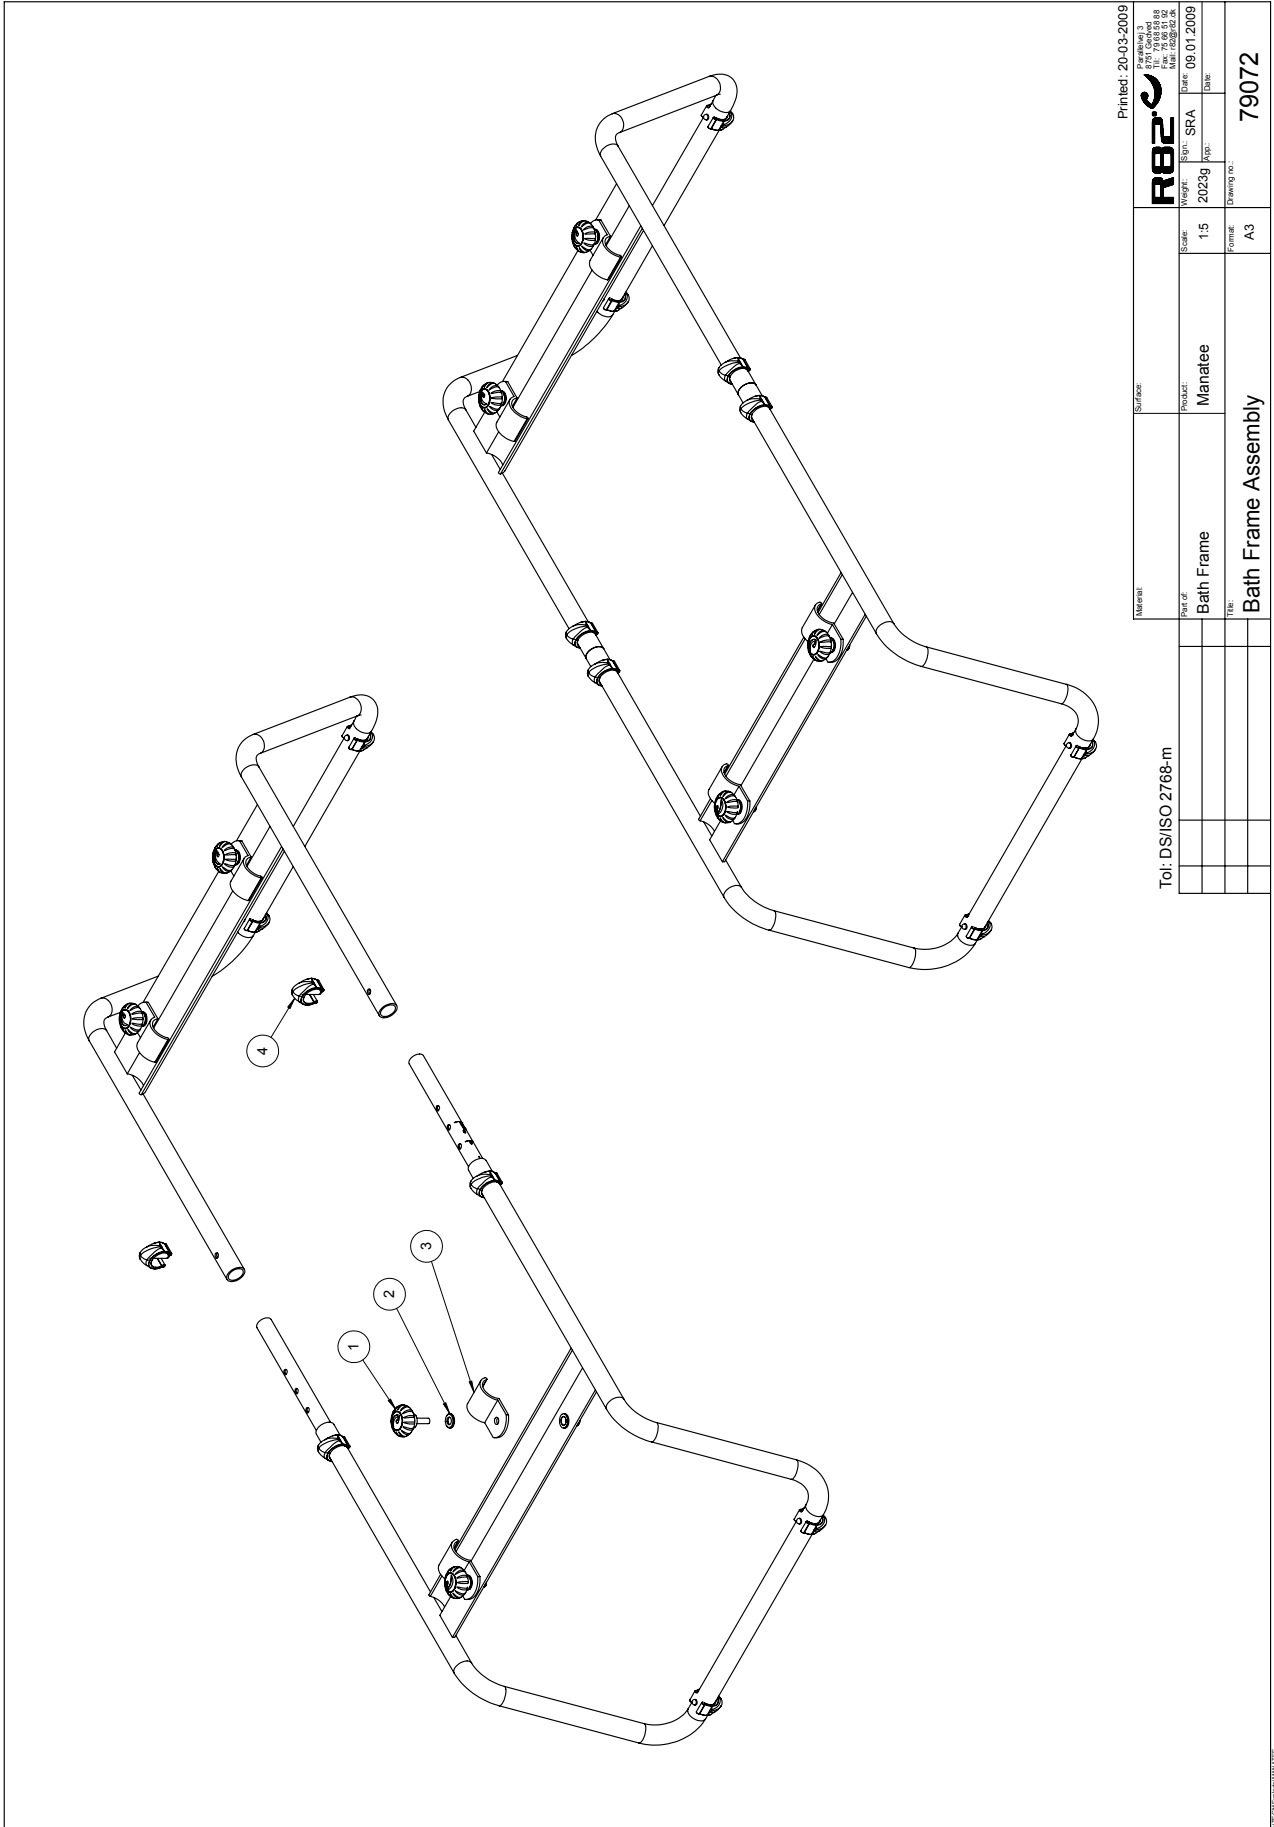

Printed: 20-03-2009

Material:		Surface:	
Part of:		Product:	
Bath Frame		Manatee	
Title:		Bath Frame Assembly	
Weight:	2023g	Scale:	1:5
Sign:	SRA	Form:	A3
Date:	09.01.2009	Drawing no.:	79072

Tel.: DS/ISO 2768-m