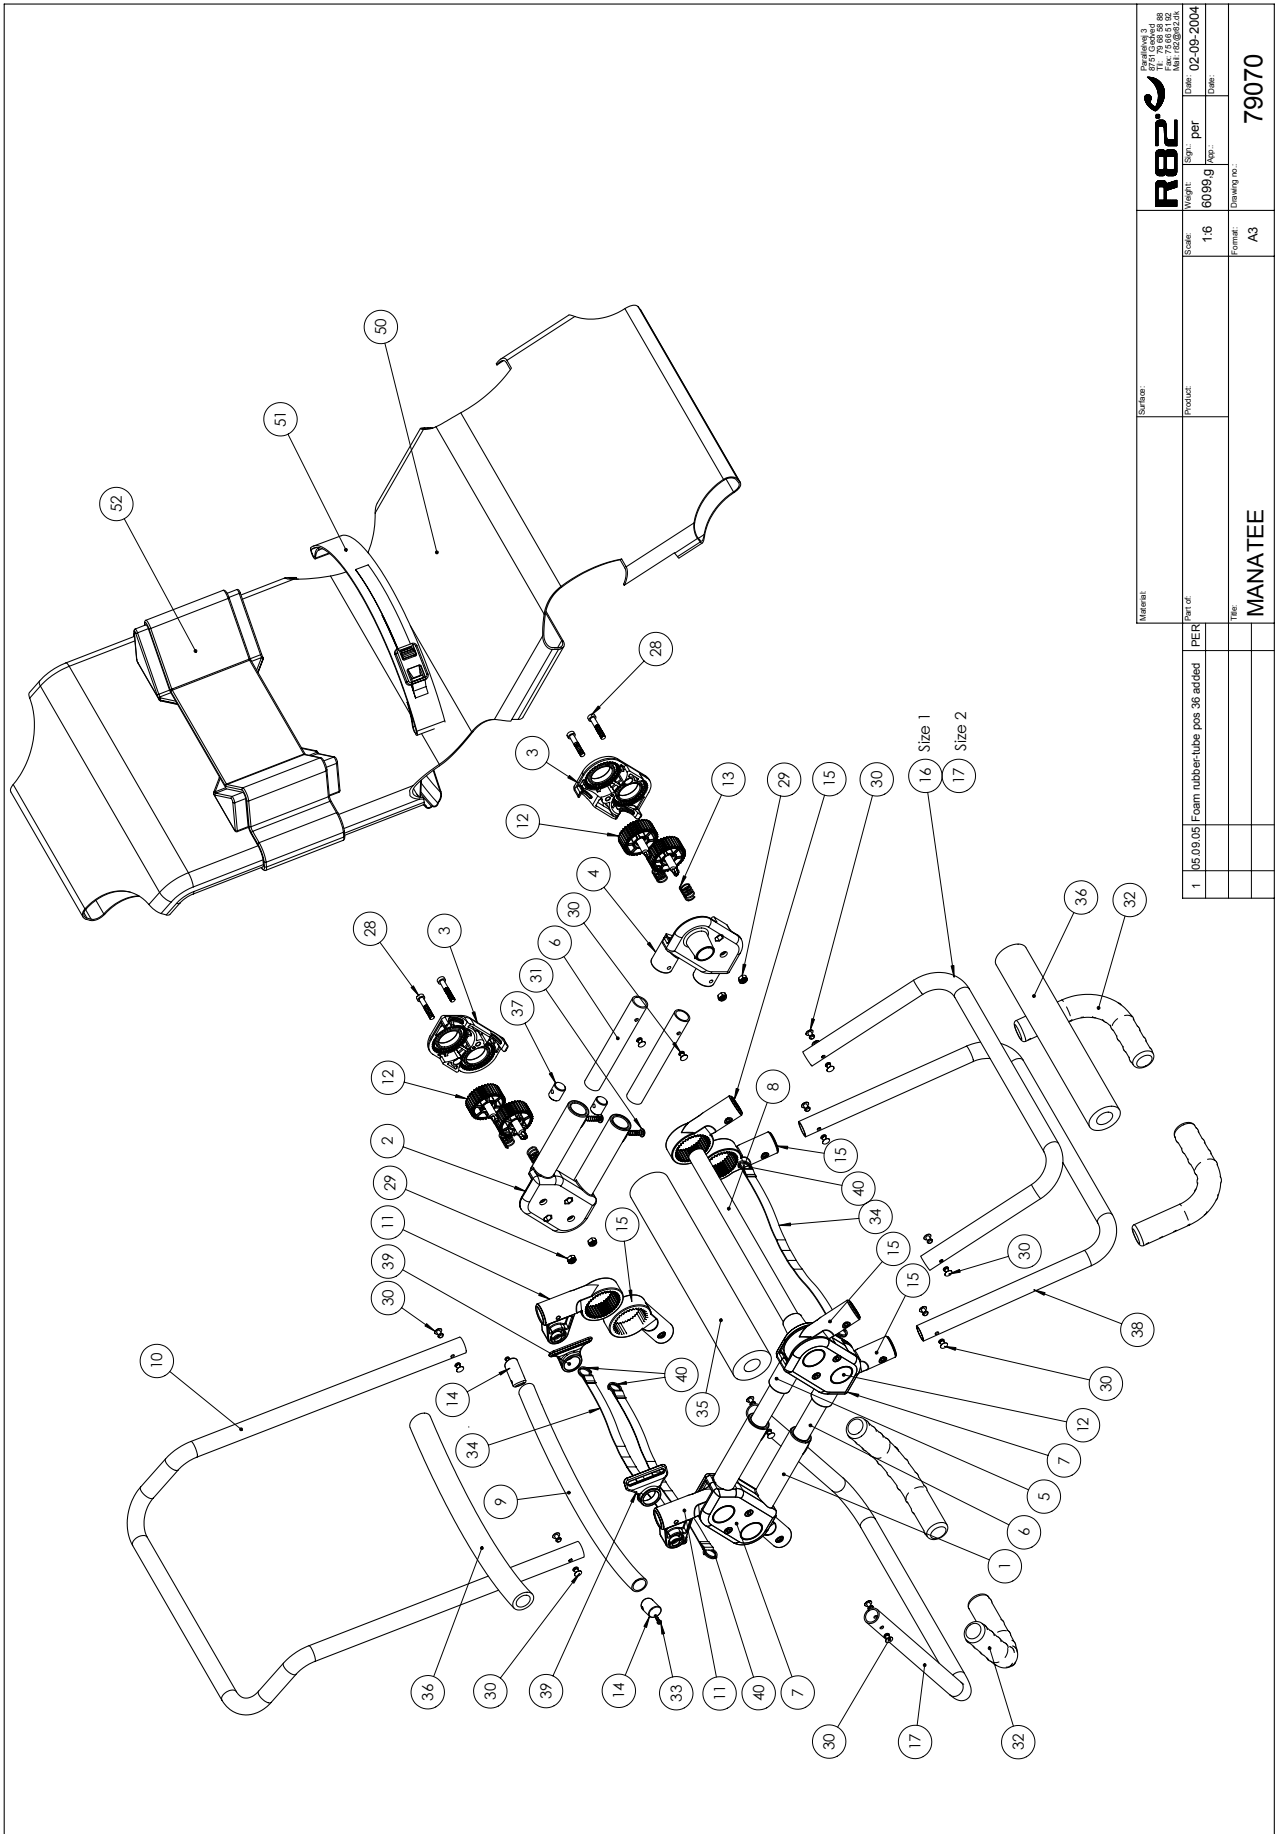

Material:		Scale:		Part of:	
Product:		1:6		PER	
Drawing no.:		Format:		Title:	
MANATEE		A3		MANATEE	

1	05.09.05	Foam rubber tube pos 38 adfied	PER

Material:		Scale:		Part of:	
Product:		1:6		PER	
Drawing no.:		Format:		Title:	
MANATEE		A3		MANATEE	