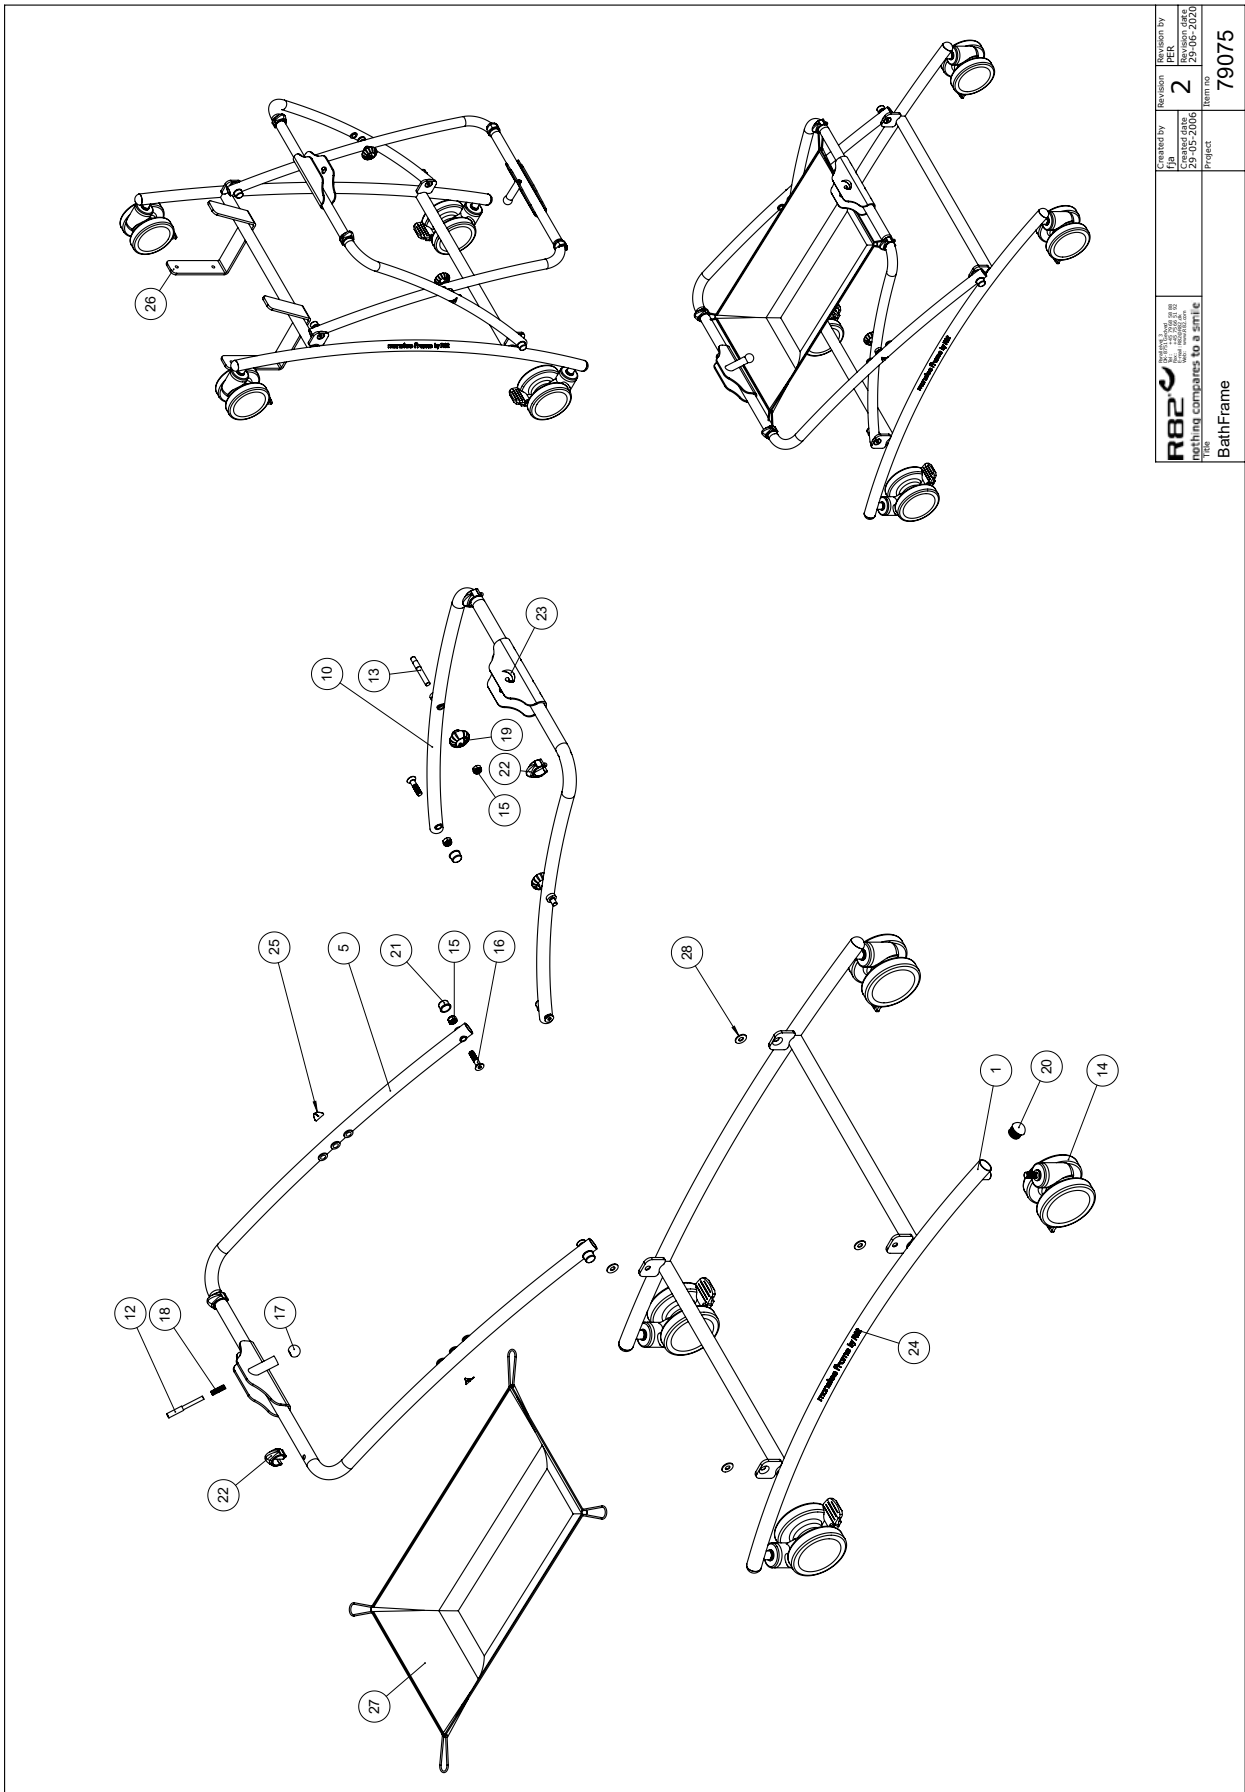

nothing compares to a smile Title: BathFrame	Created by JBA	Revision by JBA	Revision 2
	Created date 29-05-2006	Revision date 29-06-2020	Item no. 79075
Project		Project	

© INFORMATION DESIGN BATHFRAMES 79075