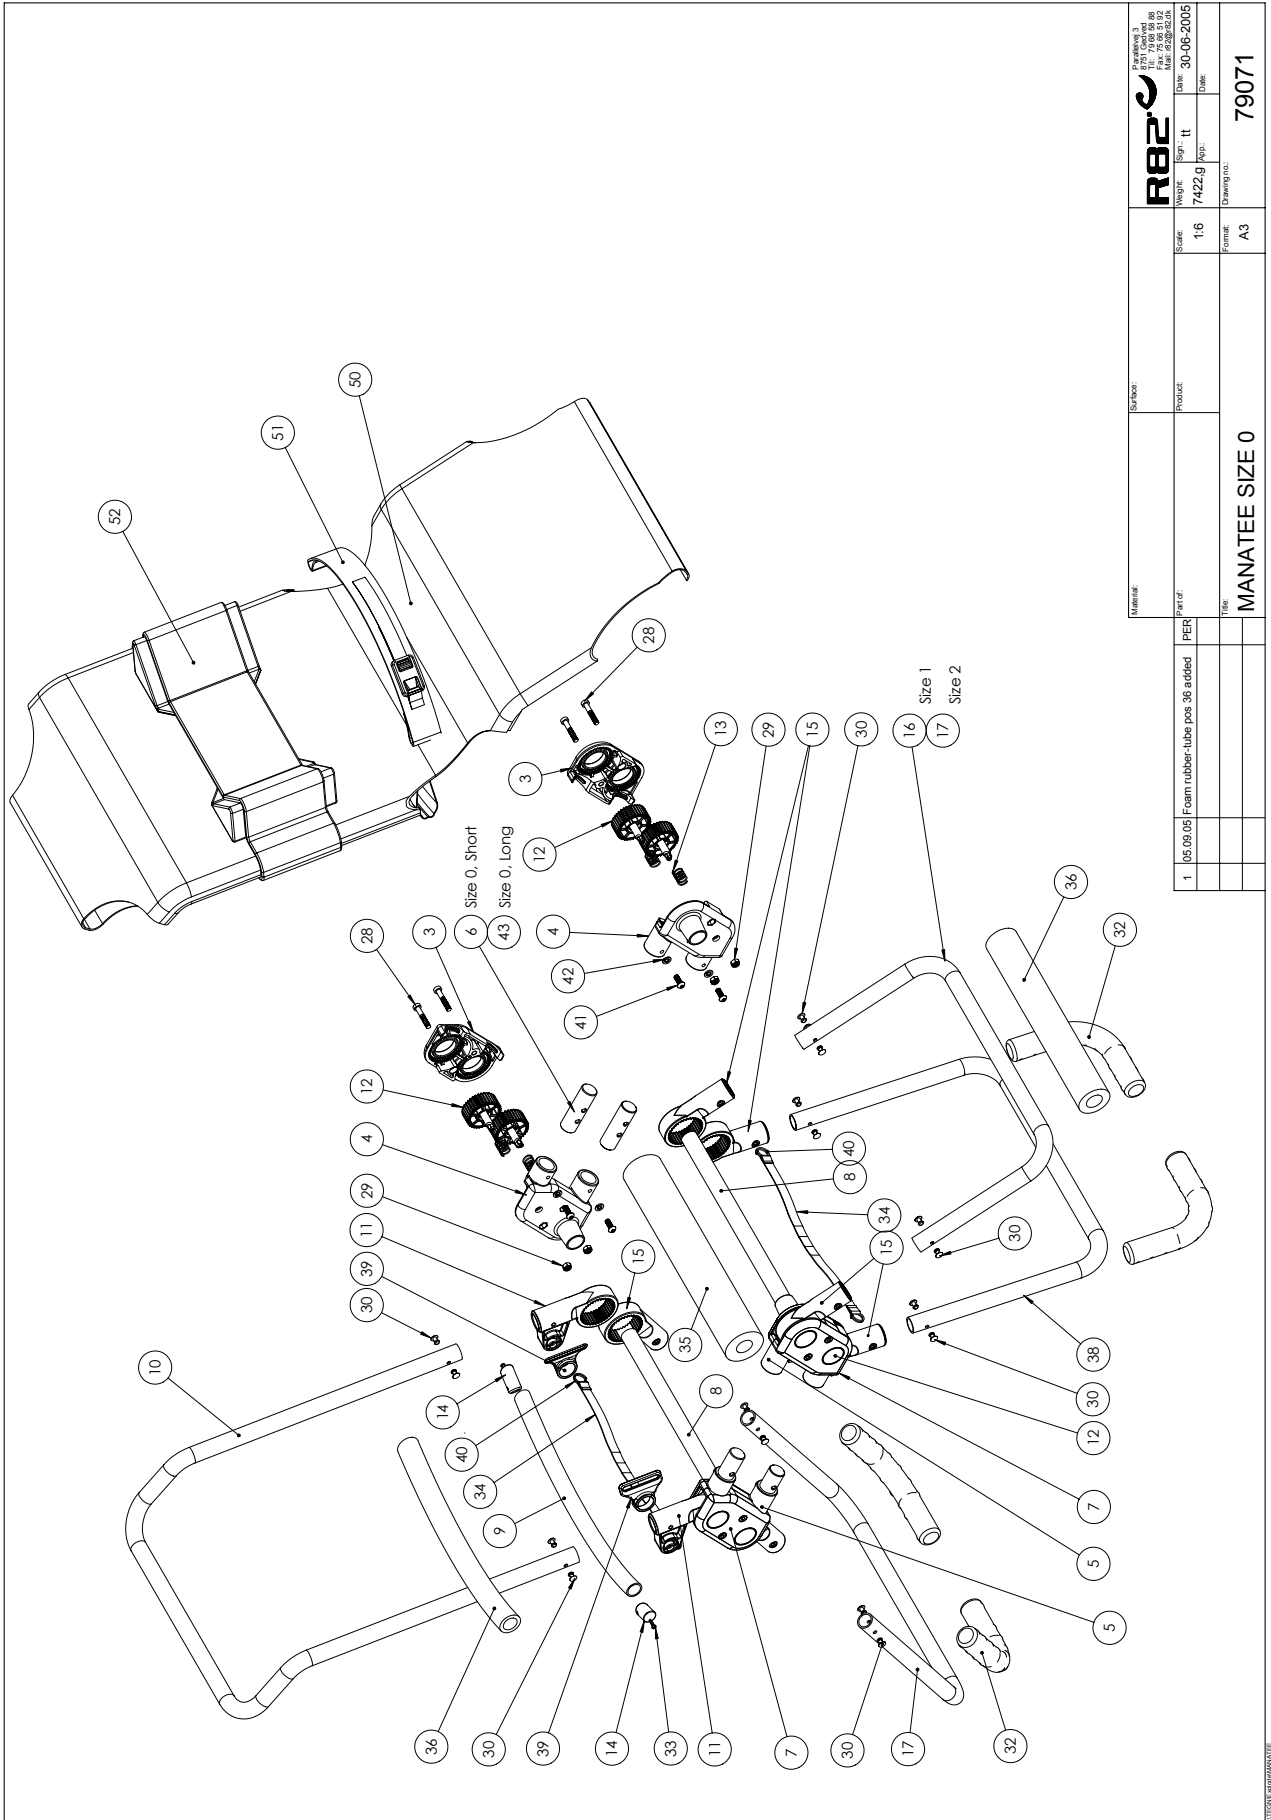

Material:	Number:	 R82 A/S Parallelvej 3 8751 Gedved Denmark Tel: +45 75 66 51 92 Fax: +45 75 66 51 92 Mail: r82@r82.dk	
Product:	Scale:	Sign:	Date:
	1:6	tt	30-06-2005
		Page:	
		Drawing no.:	79071
Title:		MANATEE SIZE 0	

1	05.09.05	Foam rubber-tube pos 36 added	PER