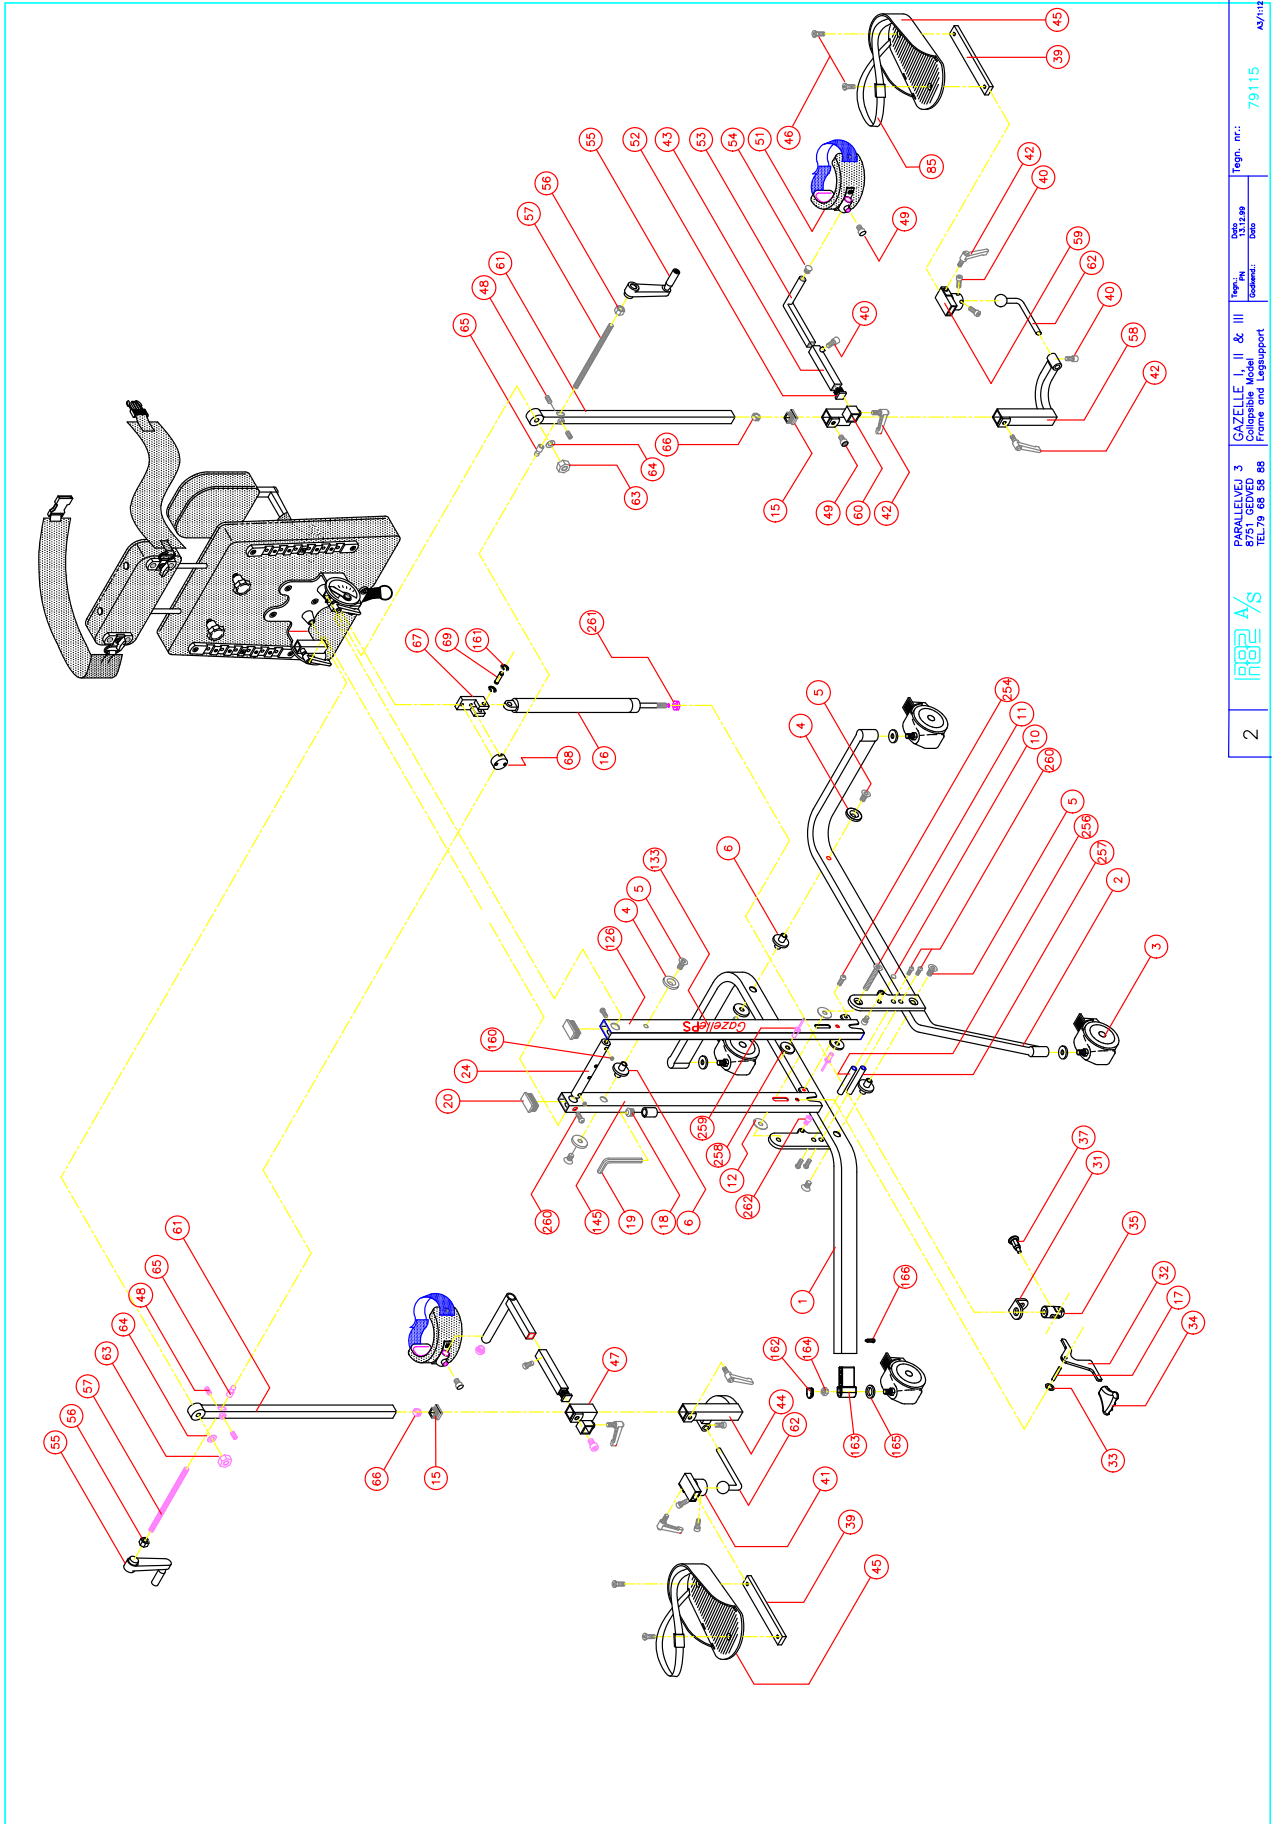

2		PARALLELVEJ 3 8751 GEDVED TEL: 79 68 58 88	GAZELLE I, II & III Collapsible Model Frame and Legsupport	Part No. 79115	Engl. nr.: 79115	Rev. No. Date