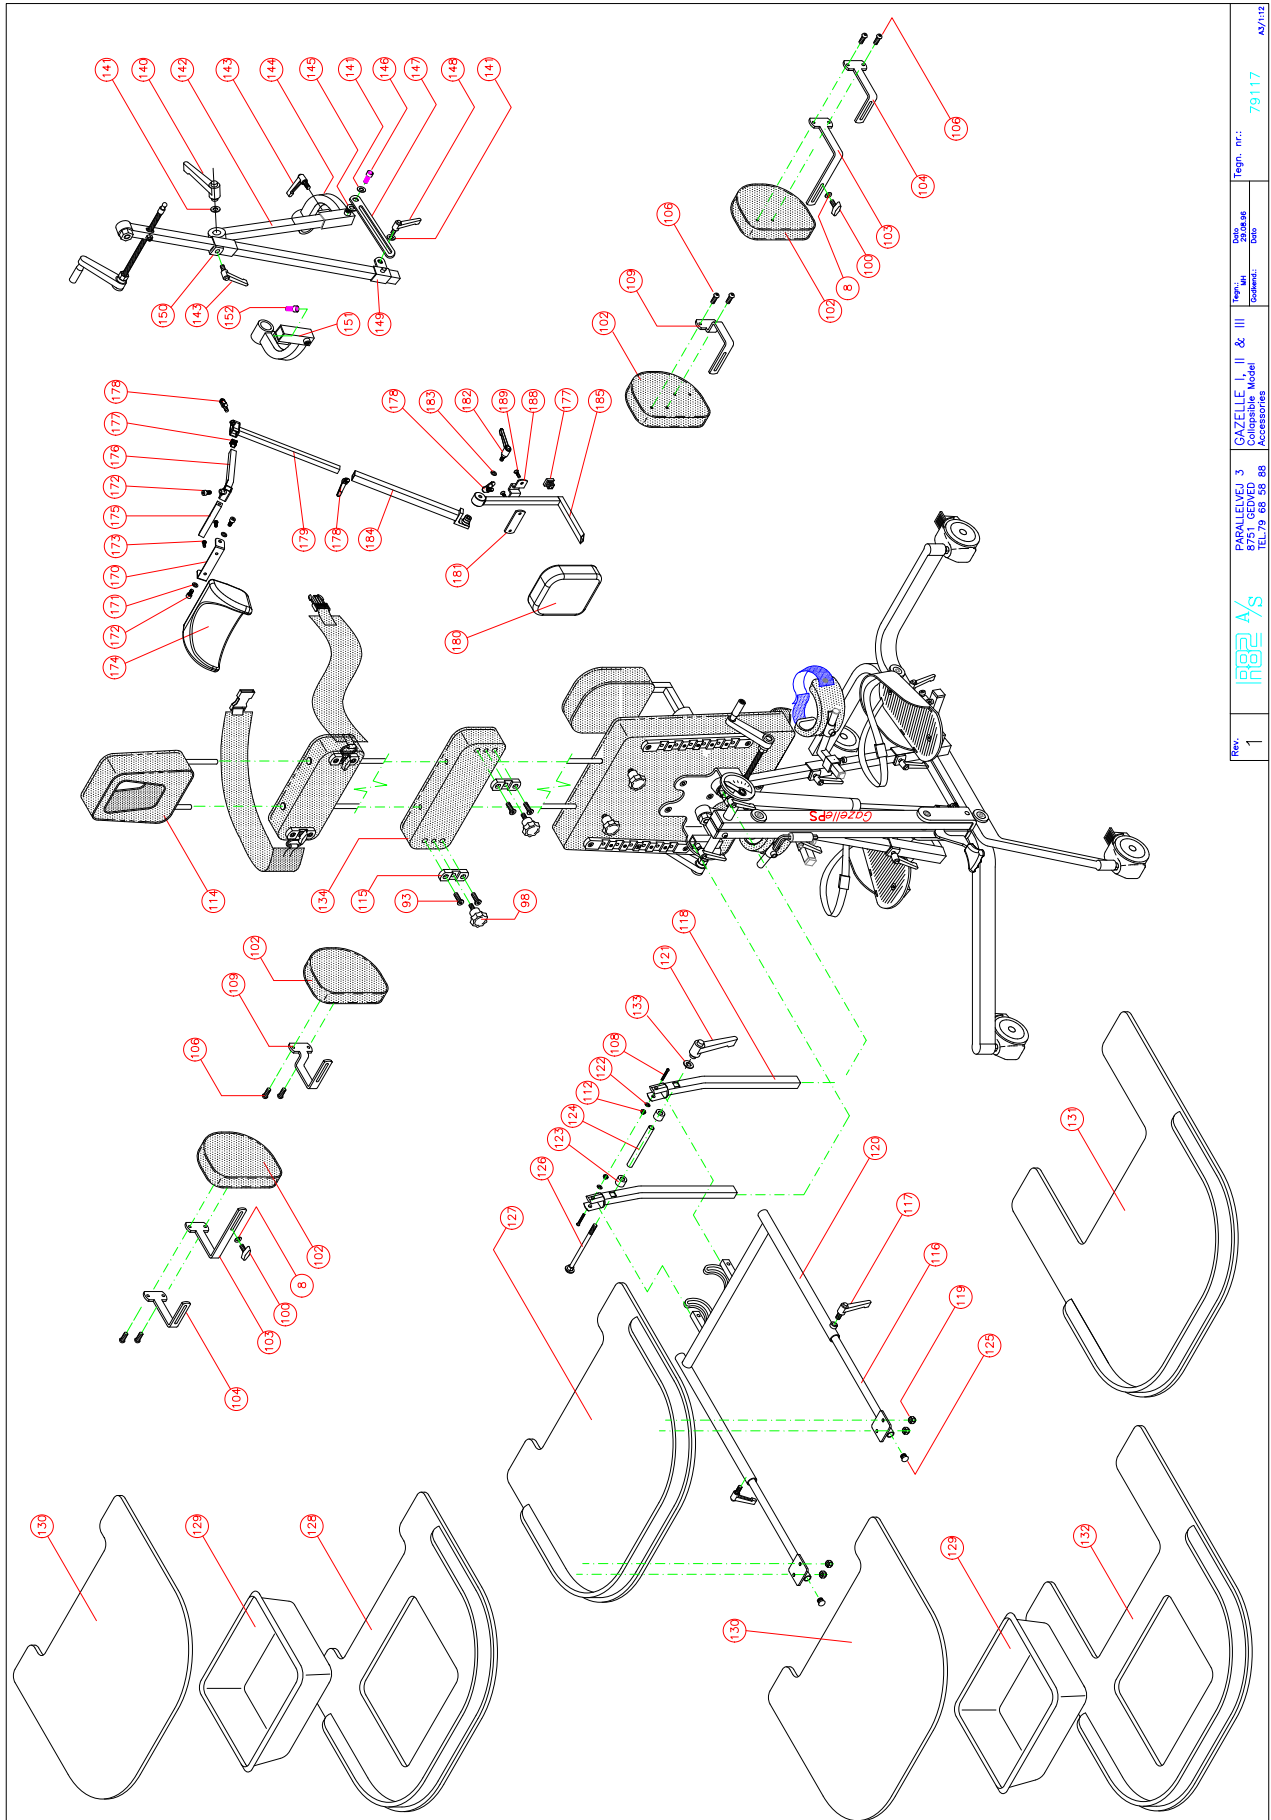

Rev.	1	Part No.	GAZELLE I, II & III Collapsible Model Accessories	Fig. nr.	79117
Part No.	PARALLELVEJ 3 8751 GEDVED Model TEL:79 85 58 88	Part No.		Fig. nr.