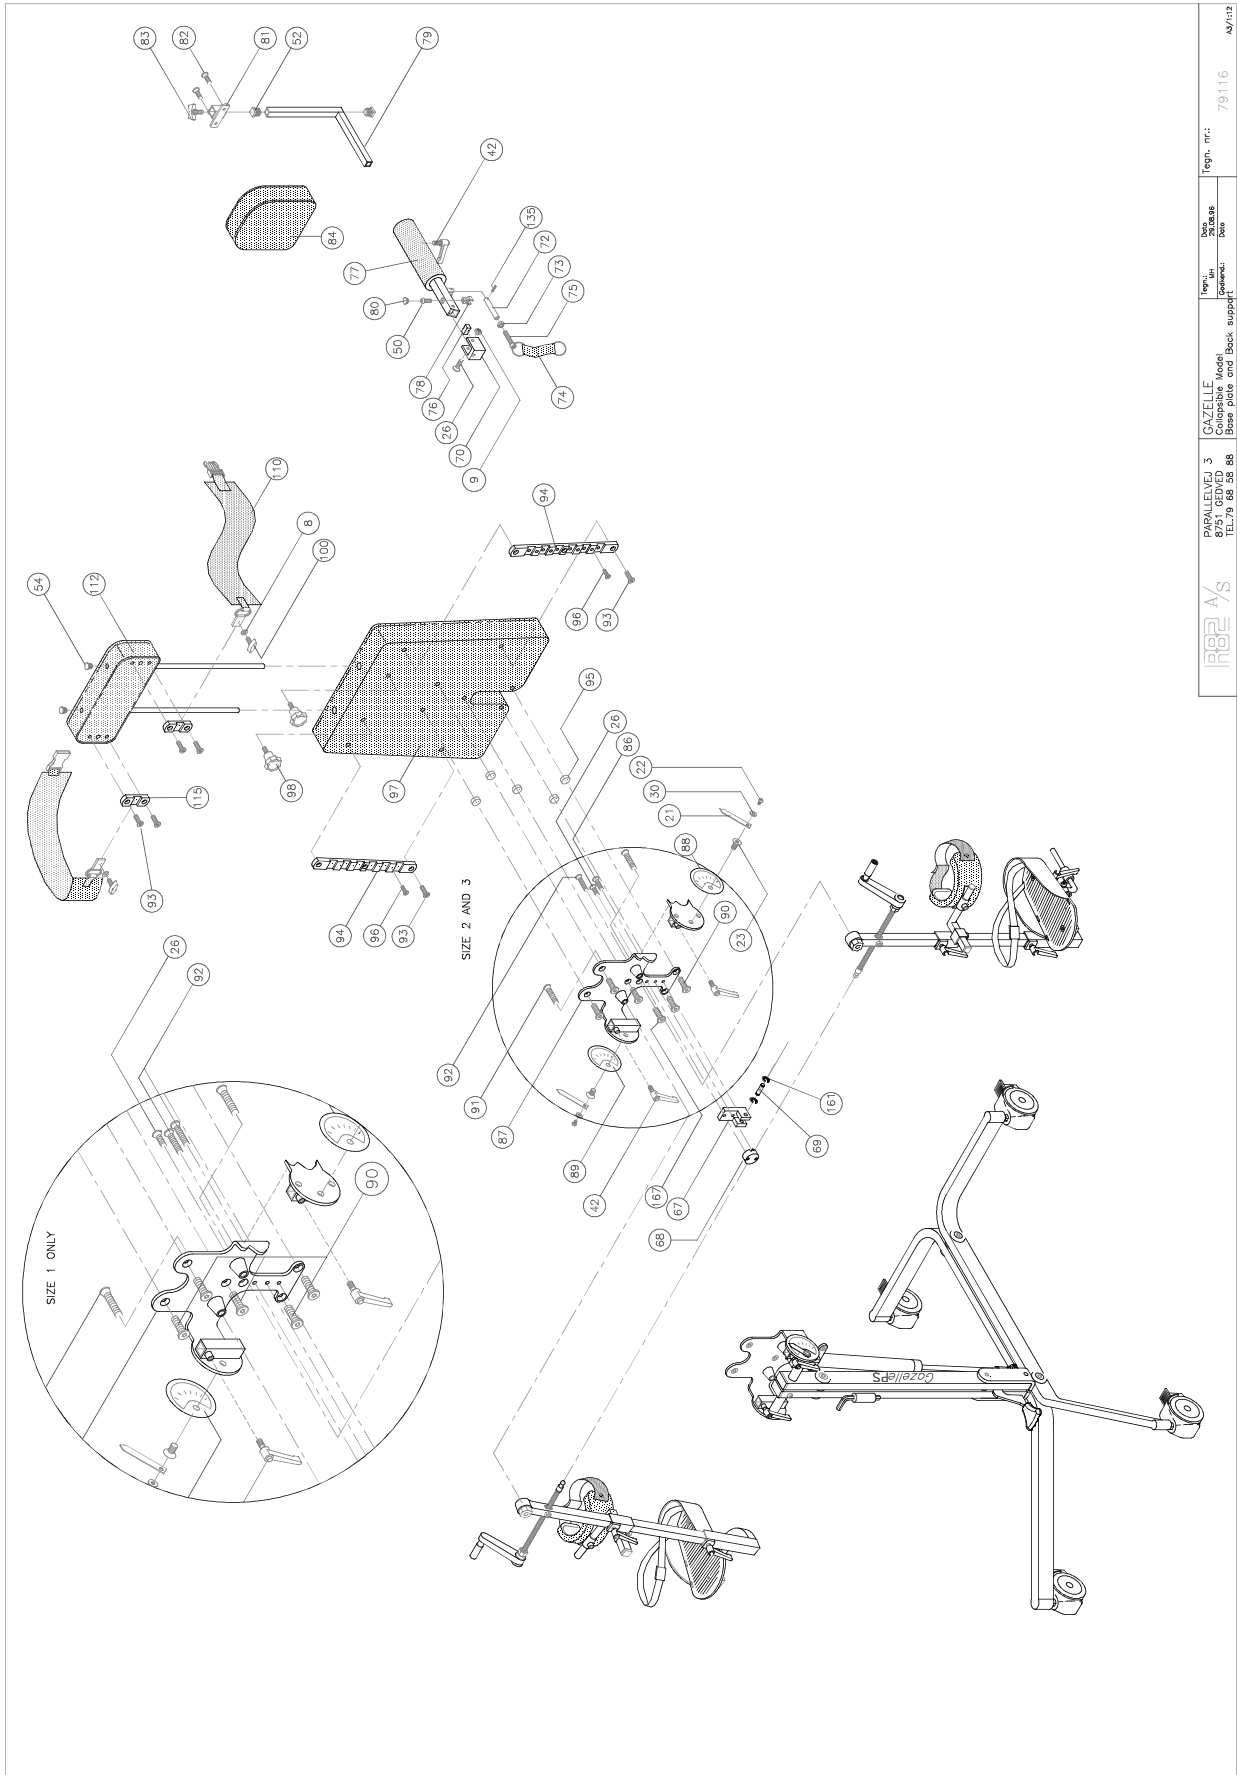

PÅRALLELVEJ 3 8751 GEDVED TEL: 79 68 58 88	GAZELLE Collapsible Model Base Plate and Back support	Type: JYBA Date: 08.05.05 Issue: 01	Egen. nr.: 79116 04/01/03