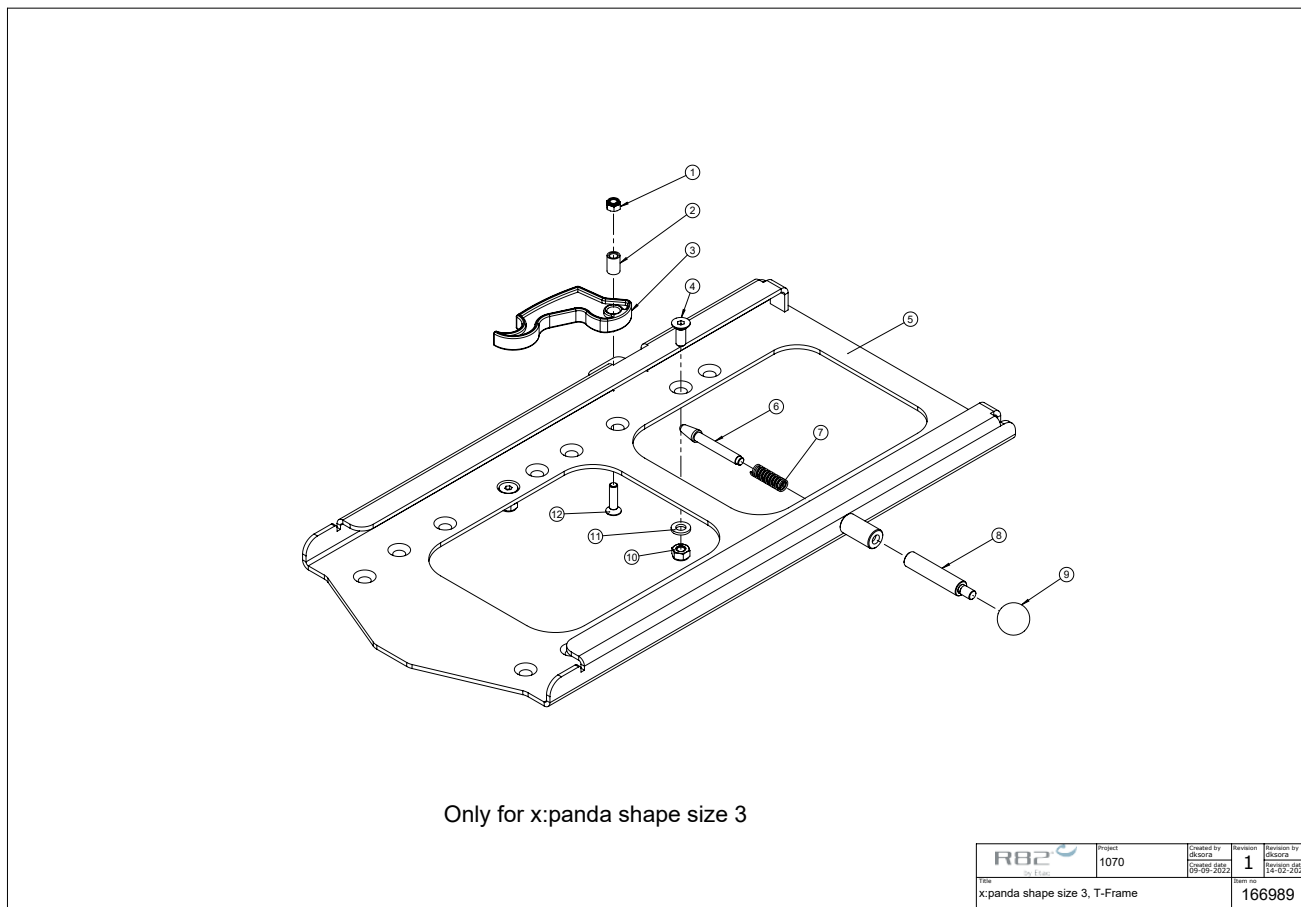

Adaptor for x:panda shape size 3, kit 905090

Item numbers for Adaptor for x:panda shape size 3, kit 905090

Position	No.	Description	Quantity	Unit of Measure	Ean code
1	1606300	Lock nut 5 mm	1	PCS	5707292141354
2	75641	Bush 5-8x11,8	1	PCS	5707292466501
3	75905	Clamping grip	1	PCS	5707292534590
4	0621600	Insex screw counters. 6x16	4	PCS	5707292138965
5	166990	T-Frame x:panda shape size 3	1	PCS	5707292976130
6	6113000	Spindle, t-part/frame	1	PCS	5707292186362
7	0310100	Pressure spring 0,9x8x23x10,5v	1	PCS	5707292135513
8	6118750	Handle x:panda	1	PCS	5707292530509
9	3502008	Knob handle Ø20 M6	1	PCS	5707292146830
10	1606500	Lock nut 6 mm	4	PCS	5707292141361
11	1105060	SS washer M6 6,4x12x1,6	4	PCS	5707292140357
12	0615020	Insex screw counters. 5x20	1	PCS	5707292138866