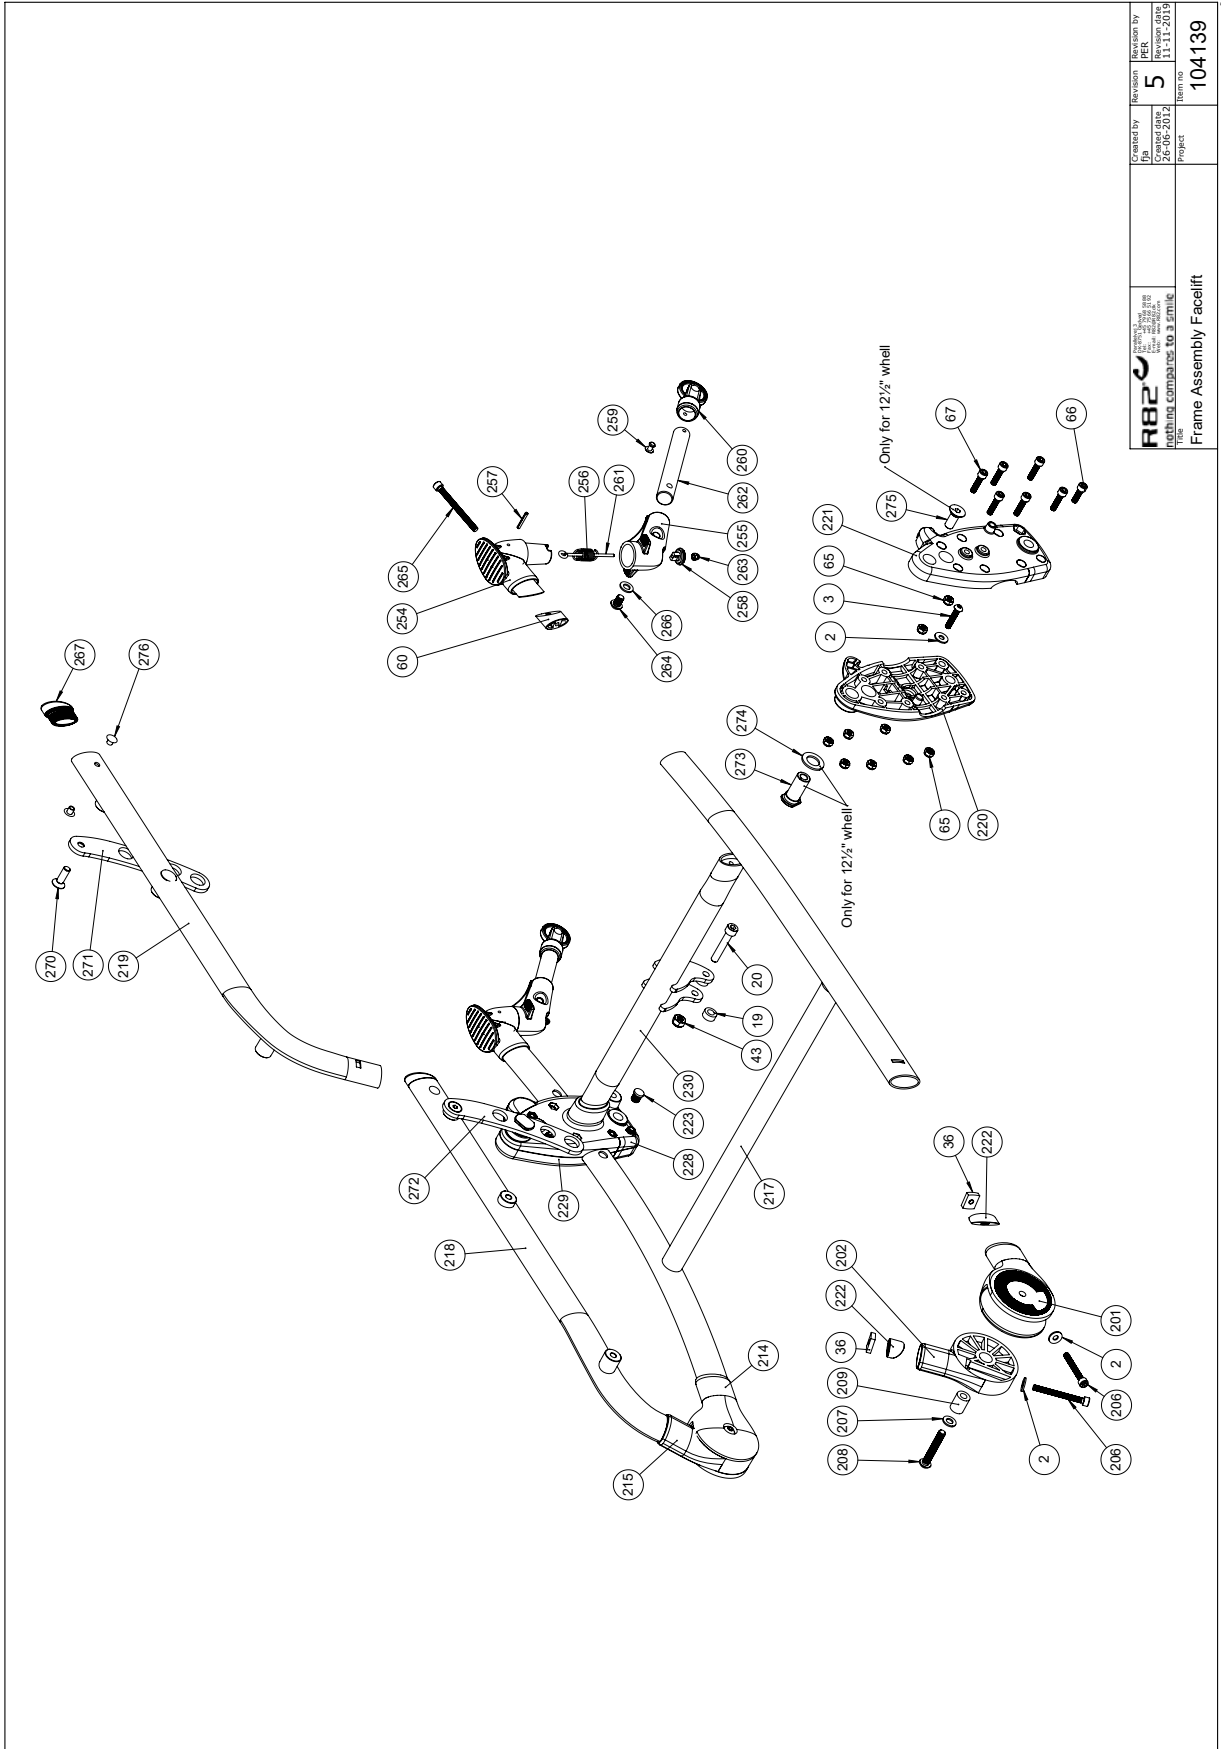

Frame assembly facelift

  R82 A/S Parallelvej 3 8751 Gedved Denmark	Created by JYBA DKKK 26-06-2012	Revision 5	Revision By JYBA DKKK 11-11-2019
	Project Frame Assembly Facelift	Item no. 104139	Nothing compares to a smile Title Frame Assembly Facelift

C:\Users\jyba\Documents\Facelift\104139