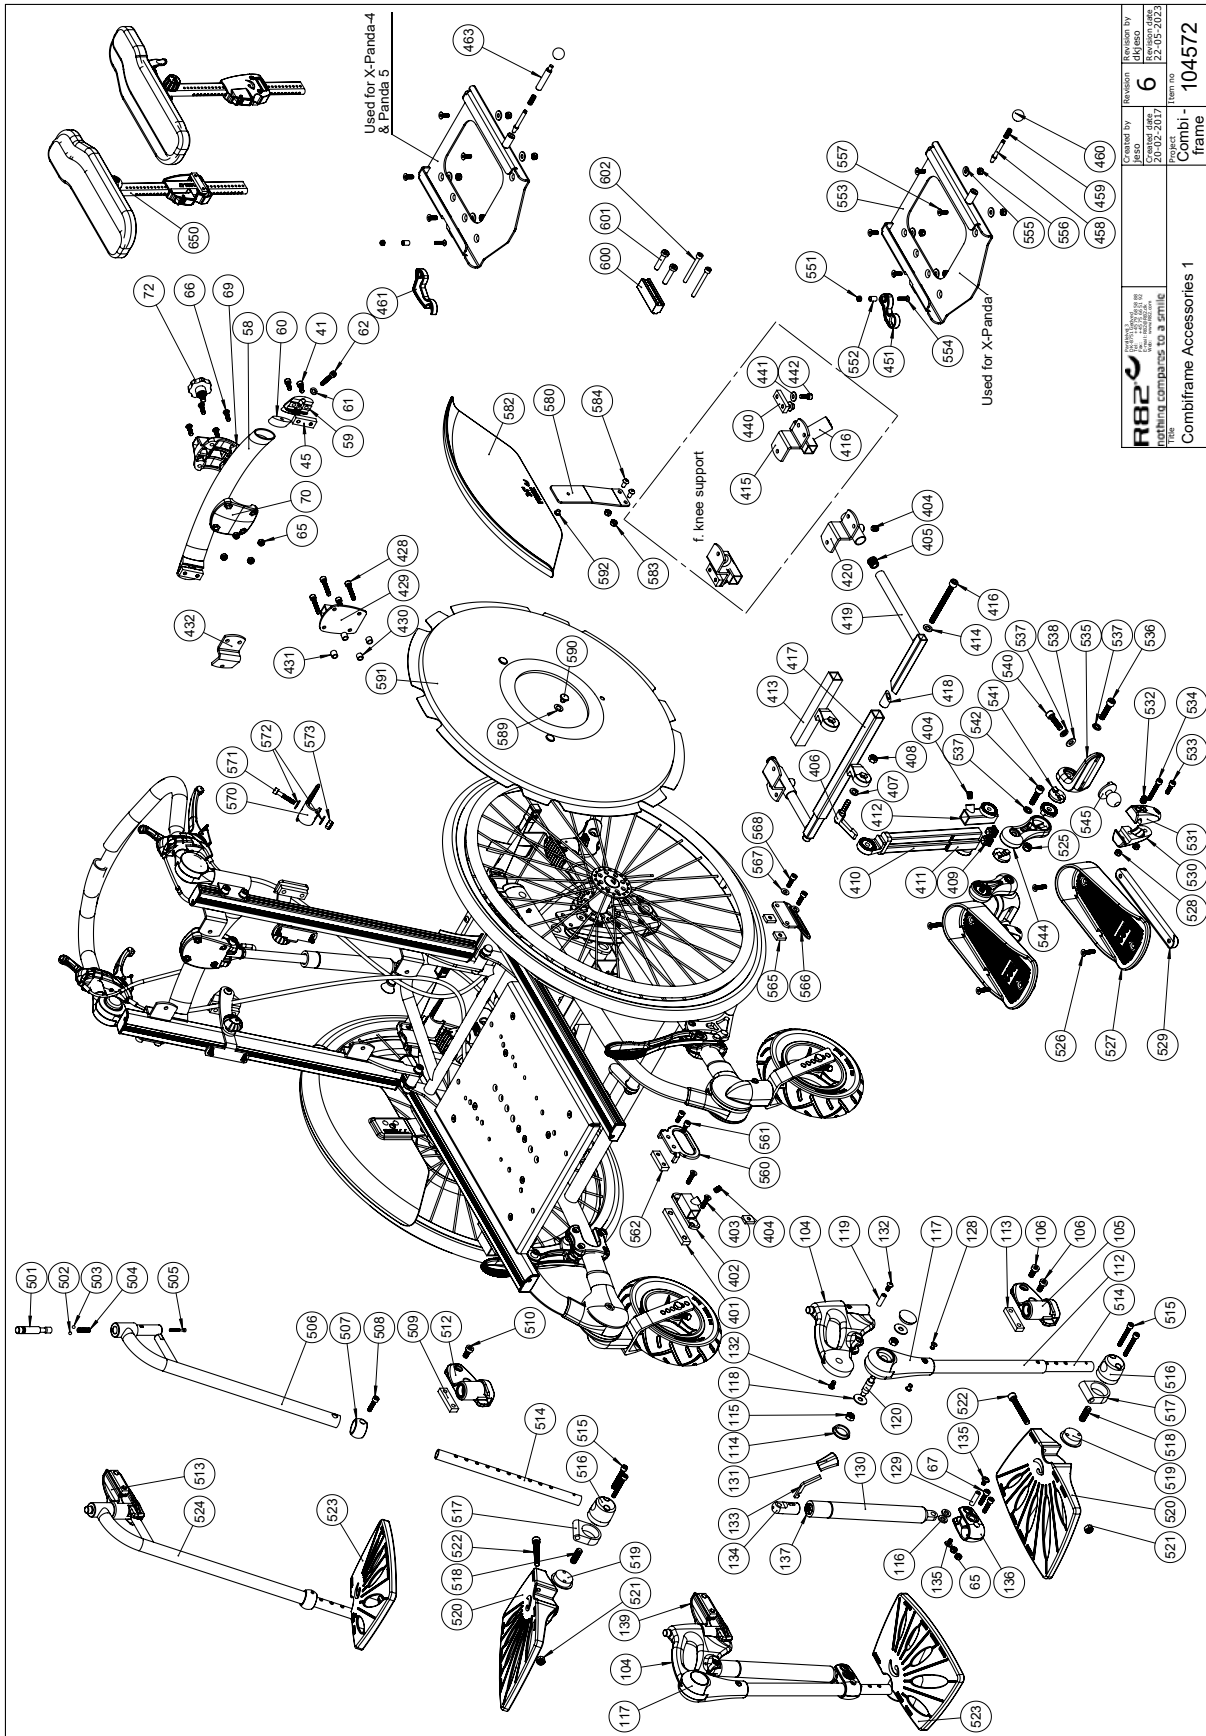

Accessories

  R82 A/S Etac Group nothing compares to a smile www.r82.com	Created by 30-02-2017	Revision 6	Revision by 22-05-2023
	Project Combi - frame	Item no 104572	CombiFrame Accessories 1