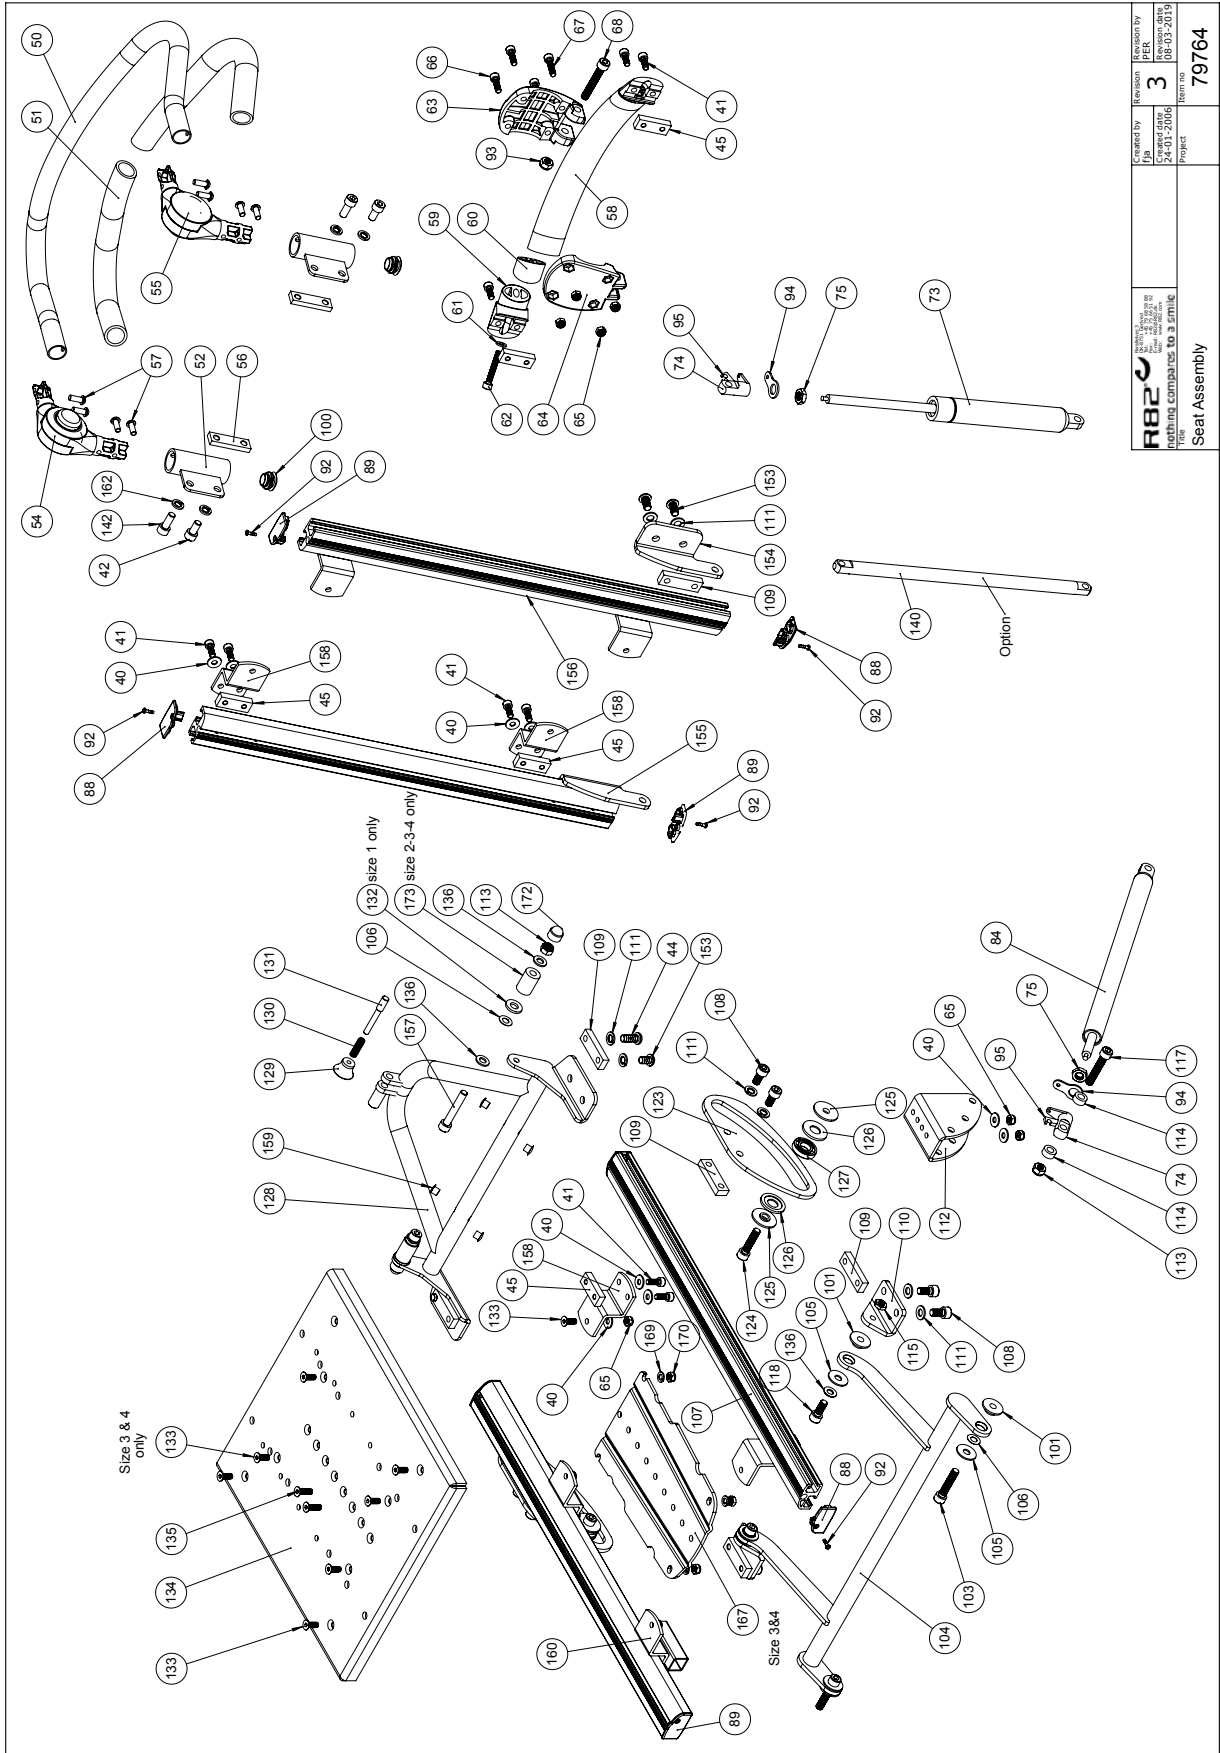

Seat assembly

  R82 A/S Etac Group 24-01-2006 Nothing compares to 3 etac	Created by PER	Revision 3	Revision by PER
	File 24-01-2006	Item no 79764	Date 08-03-2019
Project Seat Assembly