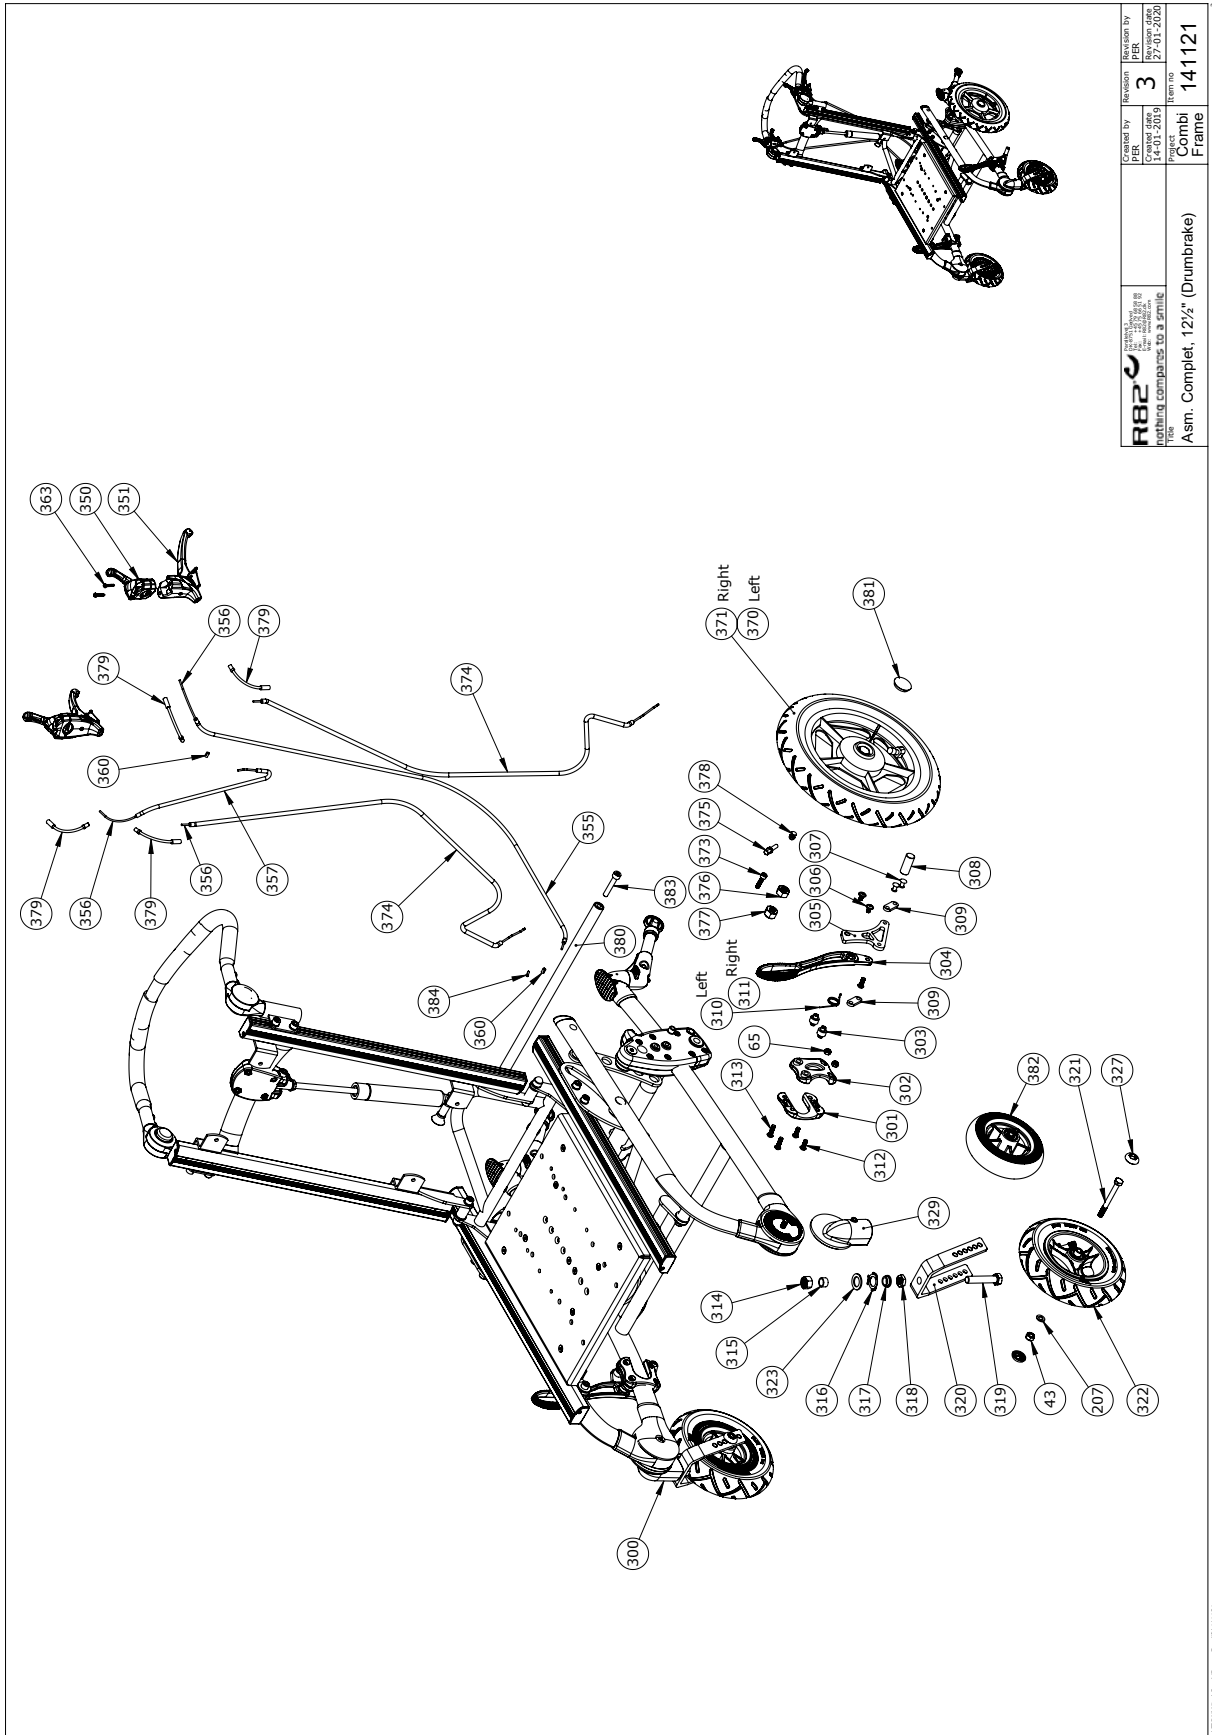

Complet 12¹/₂" w/drumbrake

R82 12 1/2" w/drumbrake lightning compare to a smile	Created by PER	Revised by PER	Revision no. 3
	Created date 14-03-2010	Revised date 27-01-2020	Item no. 141121
Asm. Complet, 12¹/₂" (Drumbrake)		Combi Frame	

© UPPDRAGS/CombiFrame FrameW 141121