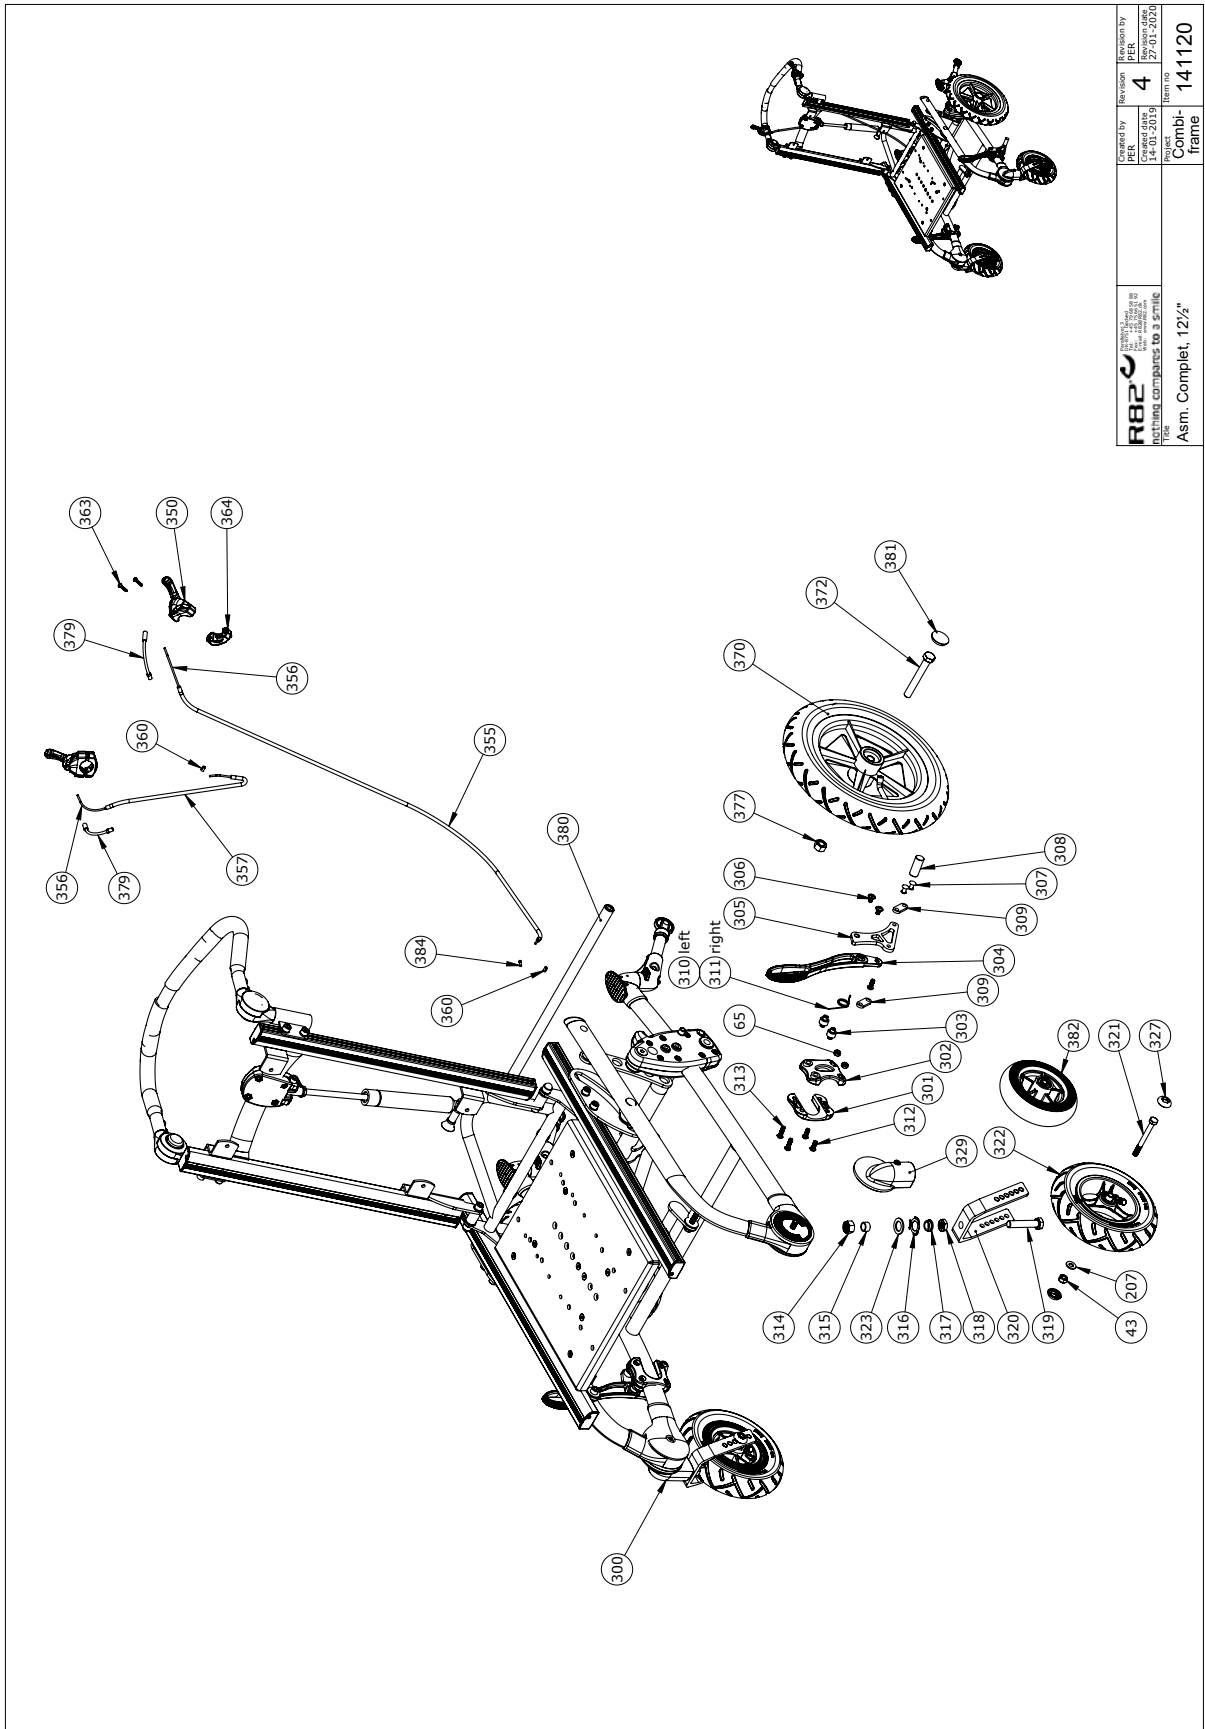

Complet 12¹/₂"

  R82 A/S Parallelvej 3 8751 Gedved Denmark Tel: +45 79 68 58 88 Fax: +45 75 66 51 92 E-mail: R82@etac.com Web: etac.com	Created by: PER Checked by: PER Drawn by: PER Date: 12/12/06	Revision by: PER Revision no.: 4 Project: Combi- frame Item no.: 141120
	Asm. Complet, 12¹/₂"