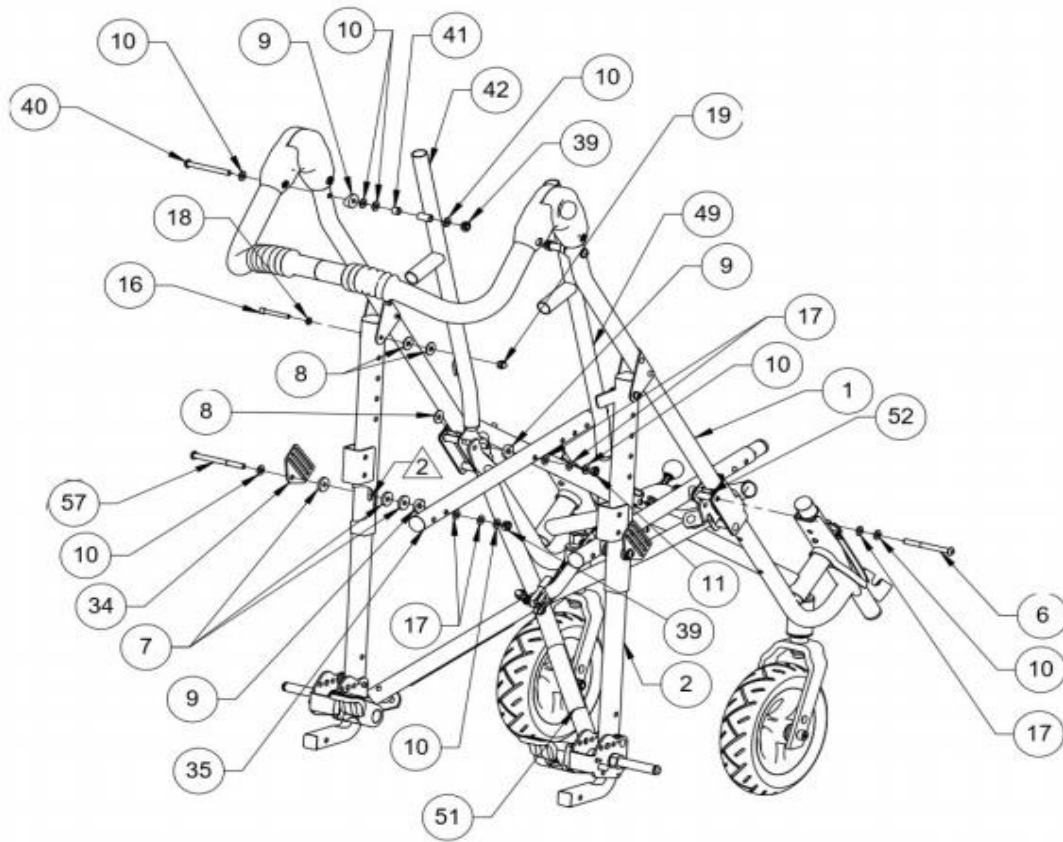

Page 3: Rear Frame Assembly, Size
12-16 Only. For Size 18, please
scroll to Page 4

SIZE	KIT NAME	ITEM NO.	DESCRIPTION	QTY2	KIT
12	EZ12 Front Assembly - Std	1	EZ-12 Front Frame Assembly	1	990401
12	EZ12 Rear Lock Brace Assembly	29	EZ-12 Rear Lock Assembly	1	990410
12	EZ12 Seat Tubes Assembly	35	EZ-12 Seat Tube	2	990450
12	EZ12 Seat Back Tubes - pair	42	EZ-12 Fabric Tube Assembly	2	990469
12	EZ12 Seat Support w/Velcro	38	EZ-12 Seat Support w/Velcro	1	990496
14	EZ14 Front Assembly - Std	1	EZ-14 Front frame assy	1	990501
14	EZ14 Rear Assembly - Std	2	EZ-14 Rear Frame Assembly	1	990503
14		12	EZ-14 Rear Upper Leg Welded	1	
14	EZ14 Rear Lock Brace Assembly	29	EZ-14 Rear Lock Assembly	1	990510
14	EZ14 Seat Tube Assembly	35	EZ-14 Seat Tube	2	990550
14	EZ14 Fabric Tube Outer Welded - LH	42	EZ-14 Back Tube Welded LH	1	990565
14	EZ14 Fabric Tube Outer Welded - RH	49	EZ-14 Back Tube Welded RH	1	990566
14	EZ14 One Piece Push Handle	53	EZ-14 Single Pc Handle Assembly	1	990592
14		54	Screw #10-24 X 1-1/4" Phil Pan	2