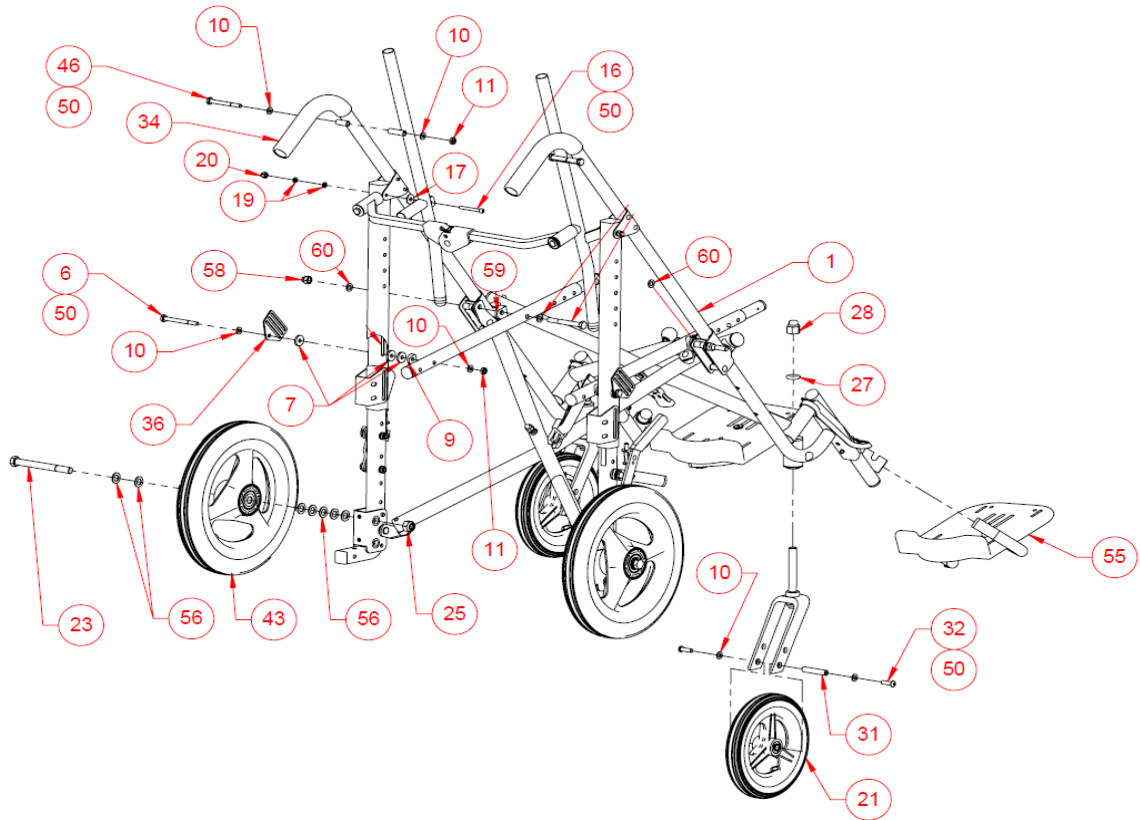

Page 4: Rear Frame Assembly, Size
18 Only

SIZE	KIT NAME	ITEM NO.	DESCRIPTION	QTY2	KIT
18	EZ18 Front Assembly - Std	1	EZ-18 Front Frame Assembly	1	990701
18		33	Handle Grip- 3/4"ID X 7"	2	
18		34	3M Rubber & Gasket Adhesive 5oz (847)	1	
18	EZ18 Rear Assembly - Std	2	EZ-18 Rear Frame Assy.	1	990703
18	EZ18 Rear Lock Brace Assembly	29	EZ-18 Rear Lock Brace Assy	1	990710
18	EZ18 Seat Tubes Assembly	37	EZ-18 Seat Tube	1	990750
18	EZ18 Fabric Tube Outer Welded - LH	47	EZ-18 Back Tube Welded LH	1	990765
18	EZ18 Fabric Tube Outer Welded - RH	48	EZ-18 Back Tube Welded RH	1	990766
18	EZ18 Seat Support w/Velcro	45	EZ-18 Seat Support w/Velcro	1	990796
18	Wheel Assembly with 3/8" Bearing - 8" Transit (Ea)	21	8" Urethane Wheel & Bearing Assy 3/8"	1	992646
18		31	Threaded Barrel	1	
18		32	Bolt 1/4"-28 x 7/8" Socket Button Head - blk z	2	
18		N/A	Thread Locker-Medium-Vibra-tite	1	
18	Footplate Assembly Adult - LH	54	Footrest Assy, Adult, LH	1	992662
18	Footplate Assembly Adult - RH	55	Footrest Assy, Adult, RH	1	992663
18	CM18 Upper Rear Leg Assembly LH	12	EZ-18 Rear Leg Upper Welded	1	994233
18	8" Rear Wheel Assy w/3/8" Bearing	21	8" Urethane Wheel & Bearing Assy 3/8"	1	994745
18	CX10, CX/CC/CL/CS12, EZ/CV18 Seat Ext Assembly	40	CX-10/12 Seat Extension Tube Assy Short	1	994777
18	Caster Fork Assembly 8" x 2"	26	Caster Stem Assembly	1	996309
18		27	"0" Ring Buna-Nitrile	1	
18		28	Locknut 1/2"-20 Capped Nylon - blk zinc 098	1	
18	EZ Closure Strap Replacement	11	Locknut 1/4"-28 Jam Flexlock Black Zinc	1	997315
18		57	Footplate Strap	1