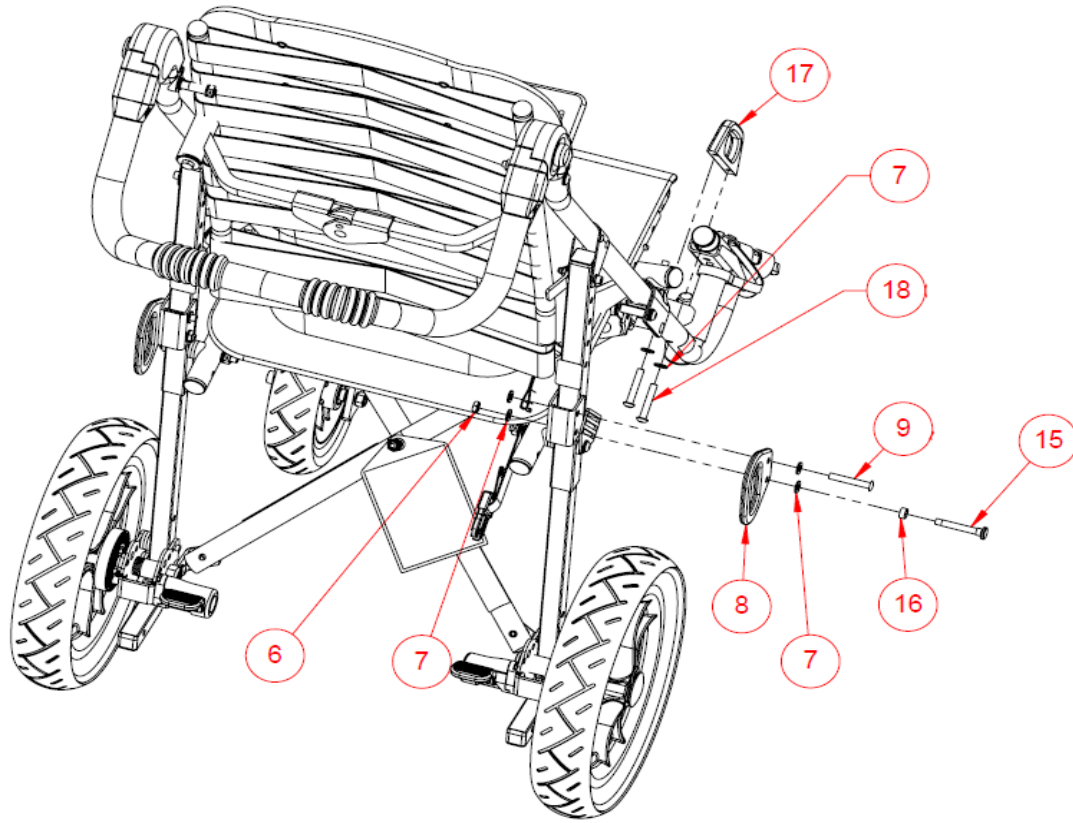

Page 1: Standard Assembly

SIZE	KIT NAME	ITEM NO.	DESCRIPTION	QTY2	KIT
18	8" Urethane Wheel & Bearing Assy 7/16"	27	8" Urethane Wheel & Bearing Assy 7/16"	1	992647
12	Footplate Assembly SMALL - LH	29	CX-10 Footrest Assembly, LH	1	992658
12	Footplate Assembly SMALL - RH	30	CX-10 Footrest Assembly, RH	1	992659
14	Footplate Assembly STD - LH	29	Footrest Assembly - Standard LHS	1	992660
14	Footplate Assembly STD - RH	30	Footrest Assembly - Standard RHS	1	992661
16, 18	Footplate Assembly Adult - LH	29	Footrest Assy, Adult, LH	1	992662
16, 18	Footplate Assembly Adult - RH	30	Footrest Assy, Adult, RH	1	992663
12, 14, 16	11.5" x 2.5" Rear Solid Tire on Grey Rim (Ea)	27	Rear Wheel 290mm x 60mm (Rolko)	1	994746

Page 2: Rider Bus Kit

SIZE	KIT NAME	ITEM NO.	DESCRIPTION	QTY2	KIT	
12	EZ12T Transit Conversion Kit	6	Locknut 1/4"-28 Jam Flexlock Black Zinc	2	990461	
12		7	Washer 1/4" AN-960-416	10		
12		8	Transport Anchor	2		
12		9	Bolt 1/4"-28 x 3" Socket Button Head Alloy S	2		
12		13	Caution Card WC/19	1		
12		14	Anchor Logo	4		
12		15	Transit Anchor Lock Pin 1-3/8"	2		
12		16	Transit Anchor Lock Pin Sleeve	2		
12		17	Inline Transit Anchor	2		
12		18	BOLT 1/4"-20 X 1-1/2" Socket Button Head	4		
14		6	Locknut 1/4"-28 Jam Flexlock Black Zinc	2		
14		7	Washer 1/4" AN-960-416	12		