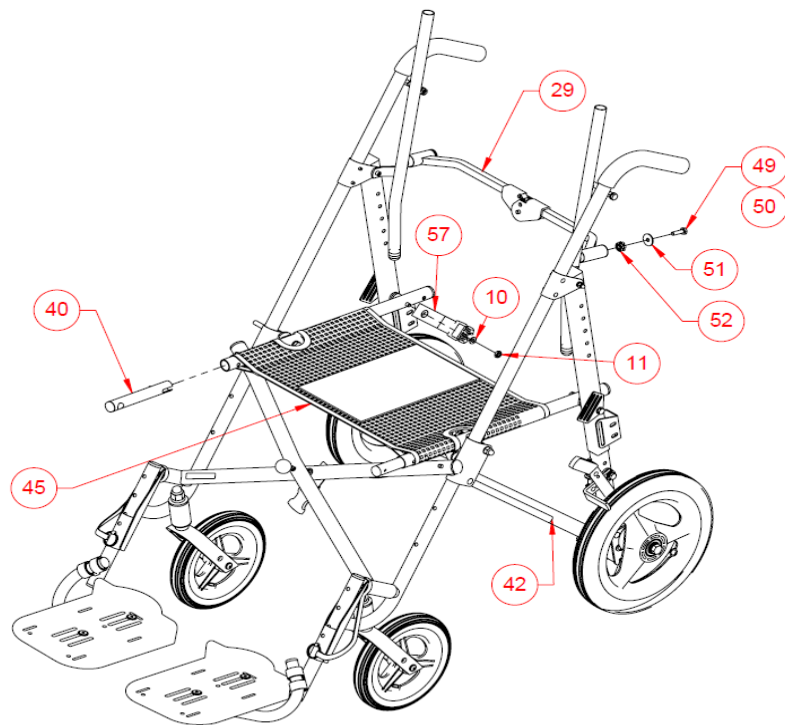

Page 4: Rear Frame Assembly, Size
18 Only

SIZE	KIT NAME	ITEM NO.	DESCRIPTION	QTY2	KIT
18	EZ18 Front Assembly - Std	1	EZ-18 Front Frame Assembly	1	990701
18		33	Handle Grip- 3/4"ID X 7"	2	
18		34	3M Rubber & Gasket Adhesive 5oz (847)	1	
18	EZ18 Rear Assembly - Std	2	EZ-18 Rear Frame Assy.	1	990703
18	EZ18 Rear Lock Brace Assembly	29	EZ-18 Rear Lock Brace Assy	1	990710
18	EZ18 Seat Tubes Assembly	37	EZ-18 Seat Tube	1	990750
18	EZ18 Fabric Tube Outer Welded - LH	47	EZ-18 Back Tube Welded LH	1	990765
18	EZ18 Fabric Tube Outer Welded - RH	48	EZ-18 Back Tube Welded RH	1	990766
18	EZ18 Seat Support w/Velcro	45	EZ-18 Seat Support w/Velcro	1	990796
18	Wheel Assembly with 3/8" Bearing - 8" Transit (Ea)	21	8" Urethane Wheel & Bearing Assy 3/8"	1	992646
18		31	Threaded Barrel	1	
18		32	Bolt 1/4"-28 x 7/8" Socket Button Head - blk z	2	
18		N/A	Thread Locker-Medium-Vibra-tite	1	
18	Footplate Assembly Adult - LH	54	Footrest Assy, Adult, LH	1	992662
18	Footplate Assembly Adult - RH	55	Footrest Assy, Adult, RH	1	992663
18	CM18 Upper Rear Leg Assembly LH	12	EZ-18 Rear Leg Upper Welded	1	994233
18	8" Rear Wheel Assy w/3/8" Bearing	21	8" Urethane Wheel & Bearing Assy 3/8"	1	994745
18	CX10, CX/CC/CL/CS12, EZ/CV18 Seat Ext Assembly	40	CX-10/12 Seat Extension Tube Assy Short	1	994777
18	Caster Fork Assembly 8" x 2"	26	Caster Stem Assembly	1	996309
18		27	"0" Ring Buna-Nitrile	1	
18		28	Locknut 1/2"-20 Capped Nylon - blk zinc 098	1	
18	EZ Closure Strap Replacement	11	Locknut 1/4"-28 Jam Flexlock Black Zinc	1	997315
18		57	Footplate Strap	1