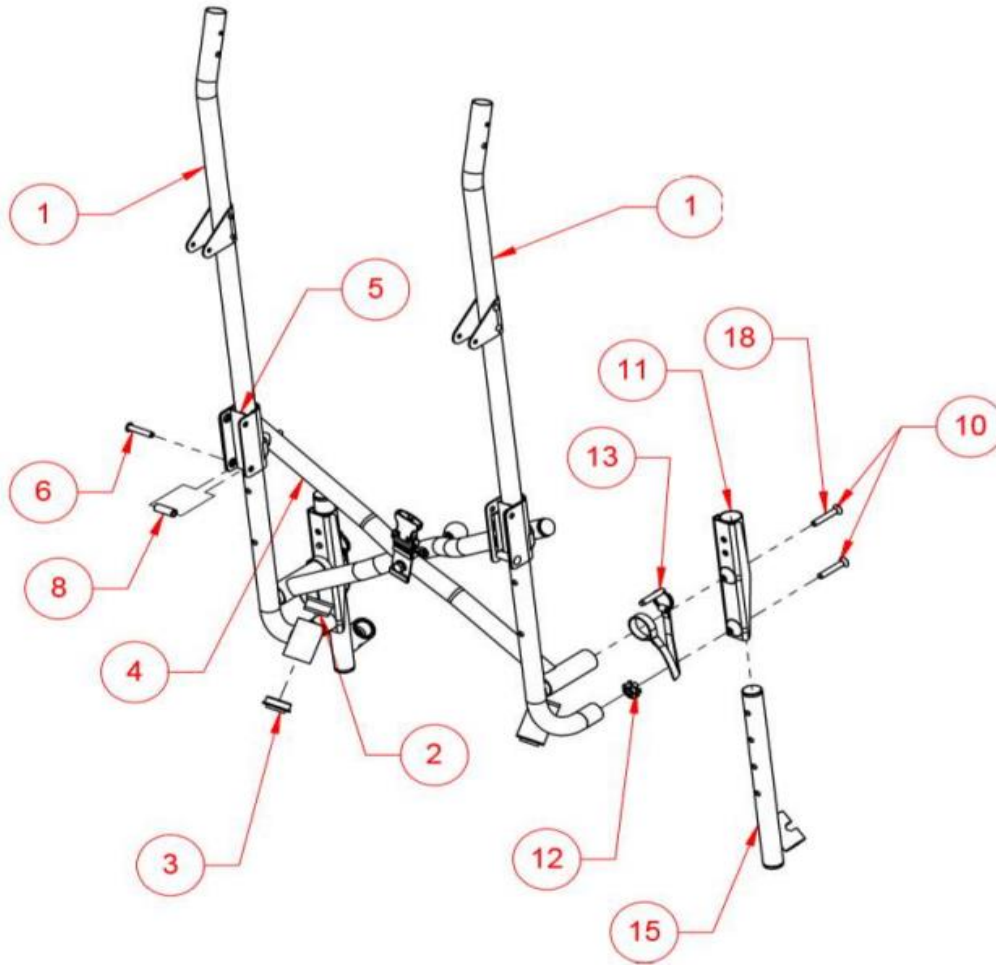

Page 4: Rear Frame Assembly, Size
18 Only

SIZE	KIT NAME	ITEM NO.	DESCRIPTION	QTY2	KIT
18	EZ18 Front Assembly - Std	1	EZ-18 Front Frame Assembly	1	990701
18		33	Handle Grip- 3/4"ID X 7"	2	
18		34	3M Rubber & Gasket Adhesive 5oz (847)	1	
18	EZ18 Rear Assembly - Std	2	EZ-18 Rear Frame Assy.	1	990703
18	EZ18 Rear Lock Brace Assembly	29	EZ-18 Rear Lock Brace Assy	1	990710
18	EZ18 Seat Tubes Assembly	37	EZ-18 Seat Tube	1	990750
18	EZ18 Fabric Tube Outer Welded - LH	47	EZ-18 Back Tube Welded LH	1	990765
18	EZ18 Fabric Tube Outer Welded - RH	48	EZ-18 Back Tube Welded RH	1	990766
18	EZ18 Seat Support w/Velcro	45	EZ-18 Seat Support w/Velcro	1	990796
18	Wheel Assembly with 3/8" Bearing - 8" Transit (Ea)	21	8" Urethane Wheel & Bearing Assy 3/8"	1	992646
18		31	Threaded Barrel	1	
18		32	Bolt 1/4"-28 x 7/8" Socket Button Head - blk z	2	
18		N/A	Thread Locker-Medium-Vibra-tite	1	
18	Footplate Assembly Adult - LH	54	Footrest Assy, Adult, LH	1	992662
18	Footplate Assembly Adult - RH	55	Footrest Assy, Adult, RH	1	992663
18	CM18 Upper Rear Leg Assembly LH	12	EZ-18 Rear Leg Upper Welded	1	994233
18	8" Rear Wheel Assy w/3/8" Bearing	21	8" Urethane Wheel & Bearing Assy 3/8"	1	994745
18	CX10, CX/CC/CL/CS12, EZ/CV18 Seat Ext Assembly	40	CX-10/12 Seat Extension Tube Assy Short	1	994777
18	Caster Fork Assembly 8" x 2"	26	Caster Stem Assembly	1	996309
18		27	"0" Ring Buna-Nitrile	1	
18		28	Locknut 1/2"-20 Capped Nylon - blk zinc 098	1	
18	EZ Closure Strap Replacement	11	Locknut 1/4"-28 Jam Flexlock Black Zinc	1	997315
18		57	Footplate Strap	1	