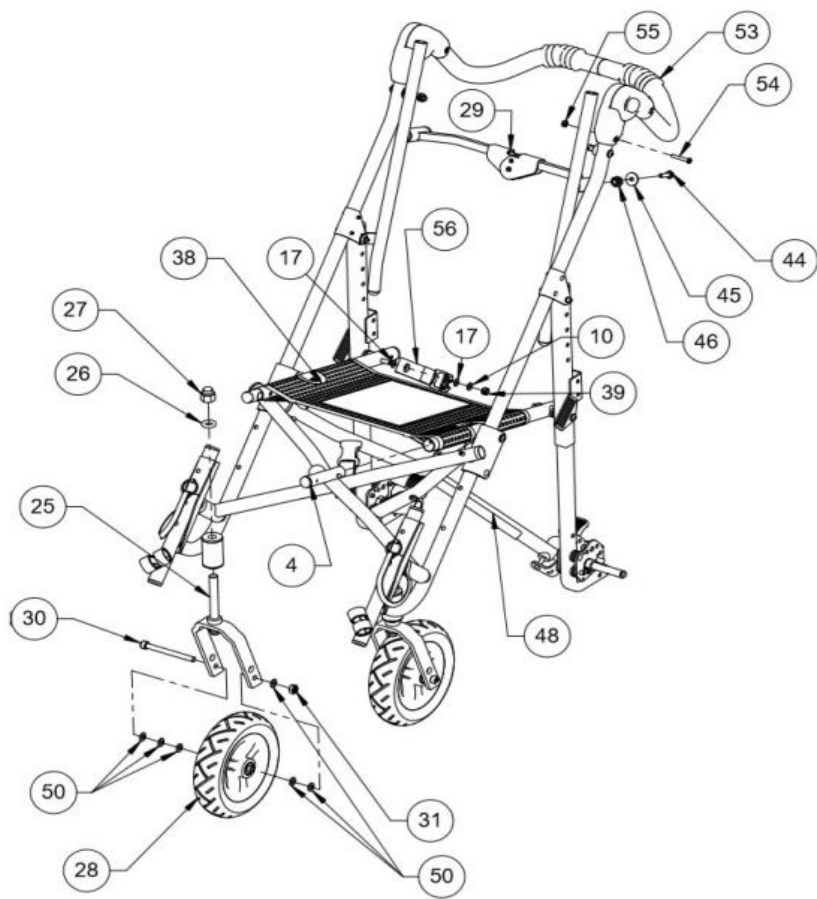

14	EZ14T Transit Conversion Kit	8	Transport Anchor	2	990561
14		9	Rivet 1/4" X 1-5/8" Stainless Steel	2	
14		13	Caution Card WC/19	1	
14		14	Anchor Logo	4	
14		15	Transit Anchor Lock Pin 1-5/8"	2	
14		16	Transit Anchor Lock Pin Sleeve	2	
14		17	Inline Transit Anchor	2	
14		18	BOLT 1/4"-20 X 1-1/2" Socket Button Head	4	
14		19	Removable Thread Locker (Blue)-Medium S	AR	
16	EZ16T Transit Conversion Kit	6	Locknut 1/4"-28 Jam Flexlock Black Zinc	2	990661
16		7	Washer 1/4" AN-960-416	10	
16		8	Transport Anchor	2	
16		9	Rivet 1/4" X 1-5/8" Stainless Steel	2	
16		13	Caution Card WC/19	1	
16		14	Anchor Logo	2	
16		15	Transit Anchor Lock Pin 1-3/4"	2	
16		16	Transit Anchor Lock Pin Sleeve	2	
16		-	Rubber Dampener	2	
16	17	Inline Transit Anchor	2		
16	18	BOLT 1/4"-20 X 1-1/2" Socket Button Head	4		
18	EZ18T Transit Conversion Kit	6	Locknut 1/4"-28 Jam Flexlock Black Zinc	2	990761
18		7	Washer 1/4" AN-960-416	10	
18		8	Transport Anchor	2	
18		9	Rivet 1/4" X 1-5/8" Stainless Steel	2	
18		13	Caution Card WC/19	1	
18		14	Anchor Logo	4	
18		7	Transit Anchor Lock Pin 1-3/4"	2	
18		16	Transit Anchor Lock Pin Sleeve	2	
18		17	Inline Transit Anchor	2	
18	18	BOLT 1/4"-20 X 1-1/2" Socket Button Head	4