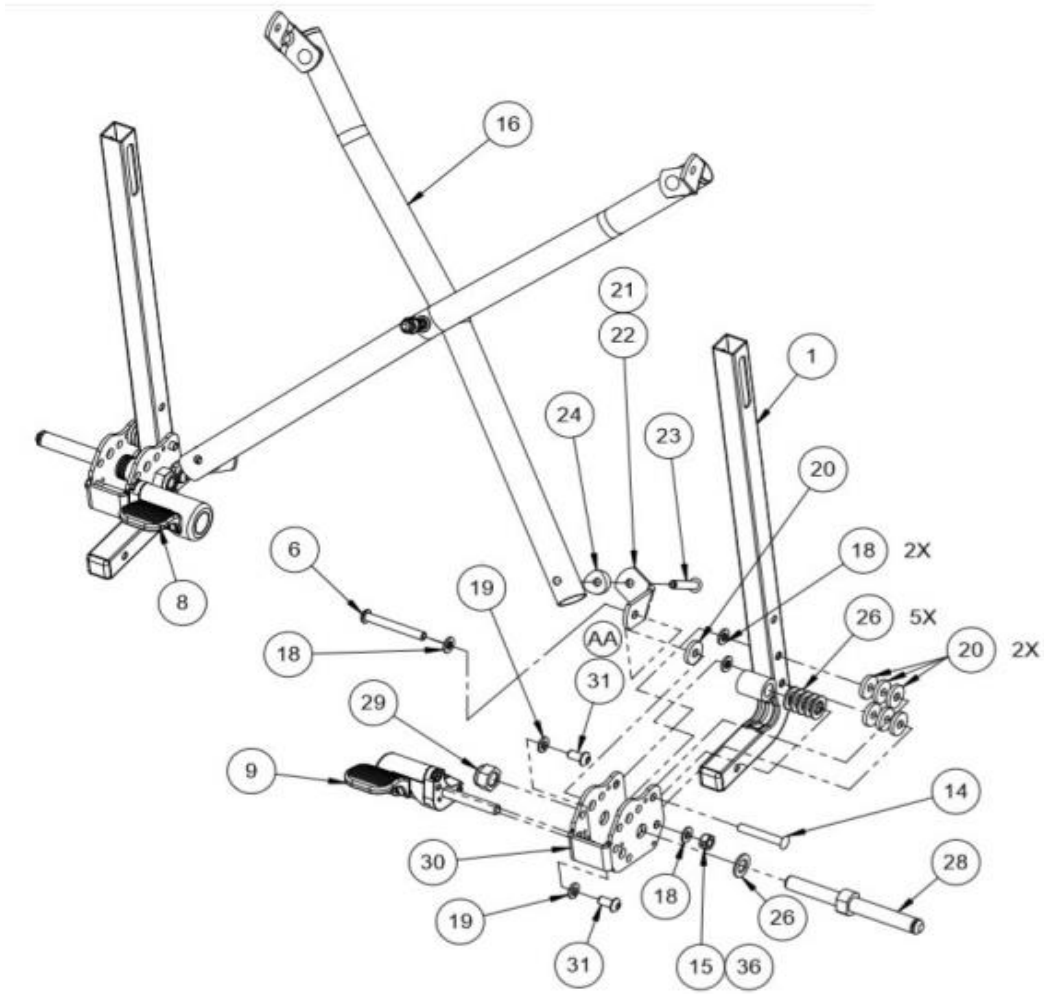

All Sizes	Kits	12	Detent Pin With Webbing Assembly	1	996110 and

Page 6: Rear Frame Assembly

SIZE	KIT NAME	ITEM NO.	DESCRIPTION	QTY2	KIT	
12	EZ12 Rear X Brace Assembly	1	EZ-12 Rear "X" Brace Assembly	1	990409	
14	EZ14 Rear X Brace Assembly	1	EZ-14 Rear X Brace Assembly	1	990509	
16	EZ16 Rear X Brace Assembly	1	EZ-16 Rear X-Brace Assembly	1	990609	
18	EZ18 Rear X Brace Assembly	1	EZ-18 Rear X Brace Assembly	1	990709	
18		9	Washer 1/4" AN-960-416	2		
12, 14, 16		6	R82 Brake Assembly LH	1		
12, 14, 16		7	R82 Brake Assembly RH	1		
12, 14, 16		9	Washer 1/4" AN-960-416	4		
12, 14, 16		19	Locknut 1/4"-28 Flexlock Black Zinc	4		
12, 14, 16		23	Coved Washer - 3/4"	4		
12, 14, 16