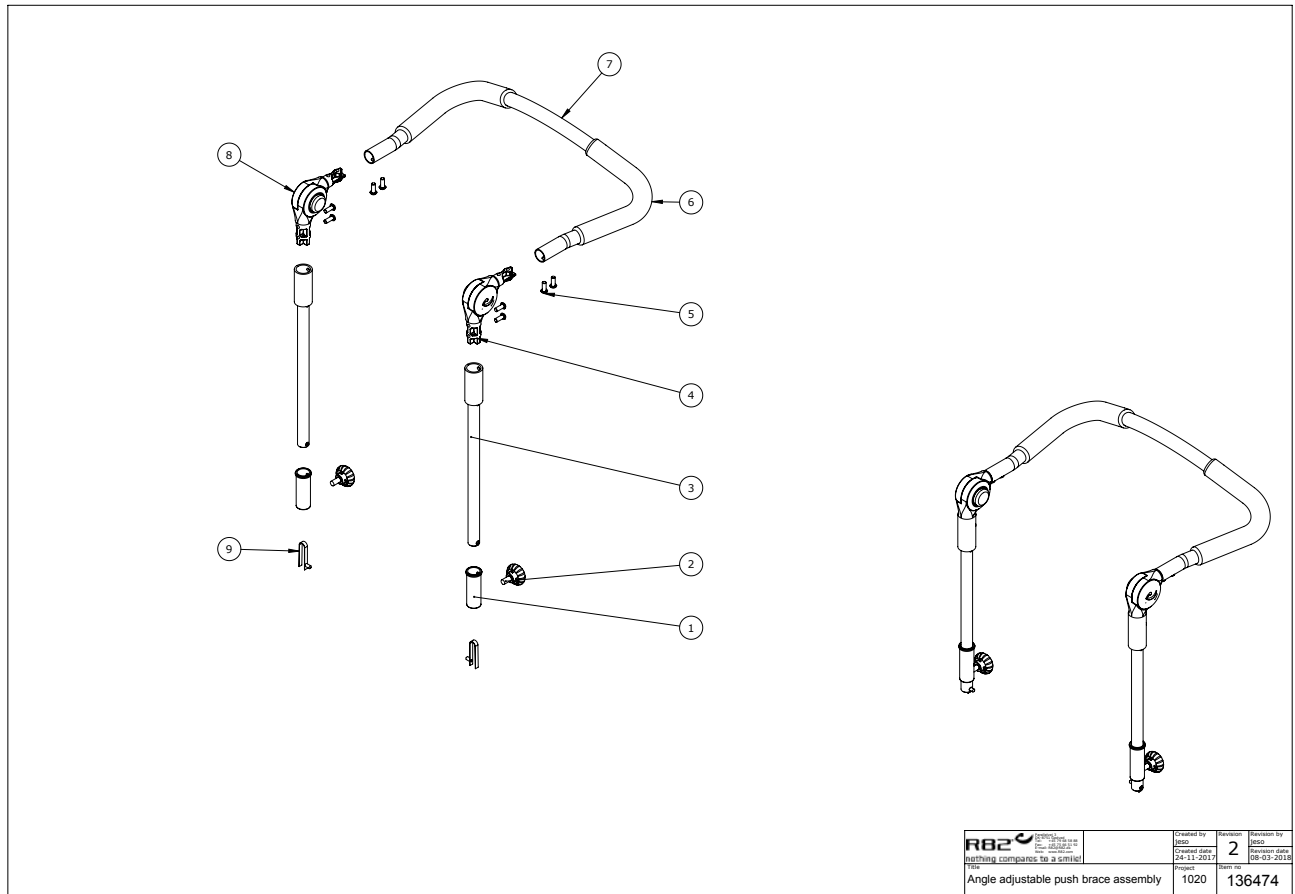

*Choose size, color or type

Push brace, angle adjustable (111629)

Item numbers for Push brace, angle adjustable (111629)

Position	Art nr.	Description	Quantity	Unit of measure	Ean kode
1*	108869	Handbrace size 1	1	PCS	5707292581136
	77915	Handbrace size 2	1	PCS	5707292581044
	77985	Handbrace size 3	1	PCS	5707292580856
	78127	Handbrace size 4	1	PCS	5707292580719
2	2500520	Tpe cover Ø20mm	2	PCS	5707292401649
3	0663120	Button Head M6x16 stainless st	8	PCS	5707292581532
4	121339	Angel joint left ø19xø22.3	1	PCS	5707292631701
5	121367	Angel joint right ø19x ø 22.3	1	PCS	5707292631695
*Choose size, color or type					

Height adjustable kit for angle adjustable push brace (95630-10)

Item numbers Height adjustable kit for angle adjustable push brace (95630-10)

Position	Art nr.	Description	Quantity	Unit of measure	Ean kode
1	108640	Guide bush for handle	2	PCS	5707292576101
2	3501201	R82 handle M8x25mm screw	2	PCS	5707292413932
3	136476	Welded pipe for Adjustable	2	PCS	5707292835802
4	121339	Angel joint left Ø19xØ22.3	1	PCS	5707292631701
5	0663120	Button Head M6x16 stainless st	8	PCS	5707292581532
6	2500520	Tpe cover Ø20mm	2	PCS	5707292401649
7*	108869	Handbrace size 1	1	PCS	5707292581136
	77915	Handbrace size 2	1	PCS	5707292581044
	77985	Handbrace size 3	1	PCS	5707292580856
	78127	Handbrace size 4	1	PCS	5707292580719
8	121367	Angel joint right Ø19x Ø 22.3	1	PCS	5707292631695
9	6153510	knob spring Ø5x10 mm	2	PCS	5707292590305