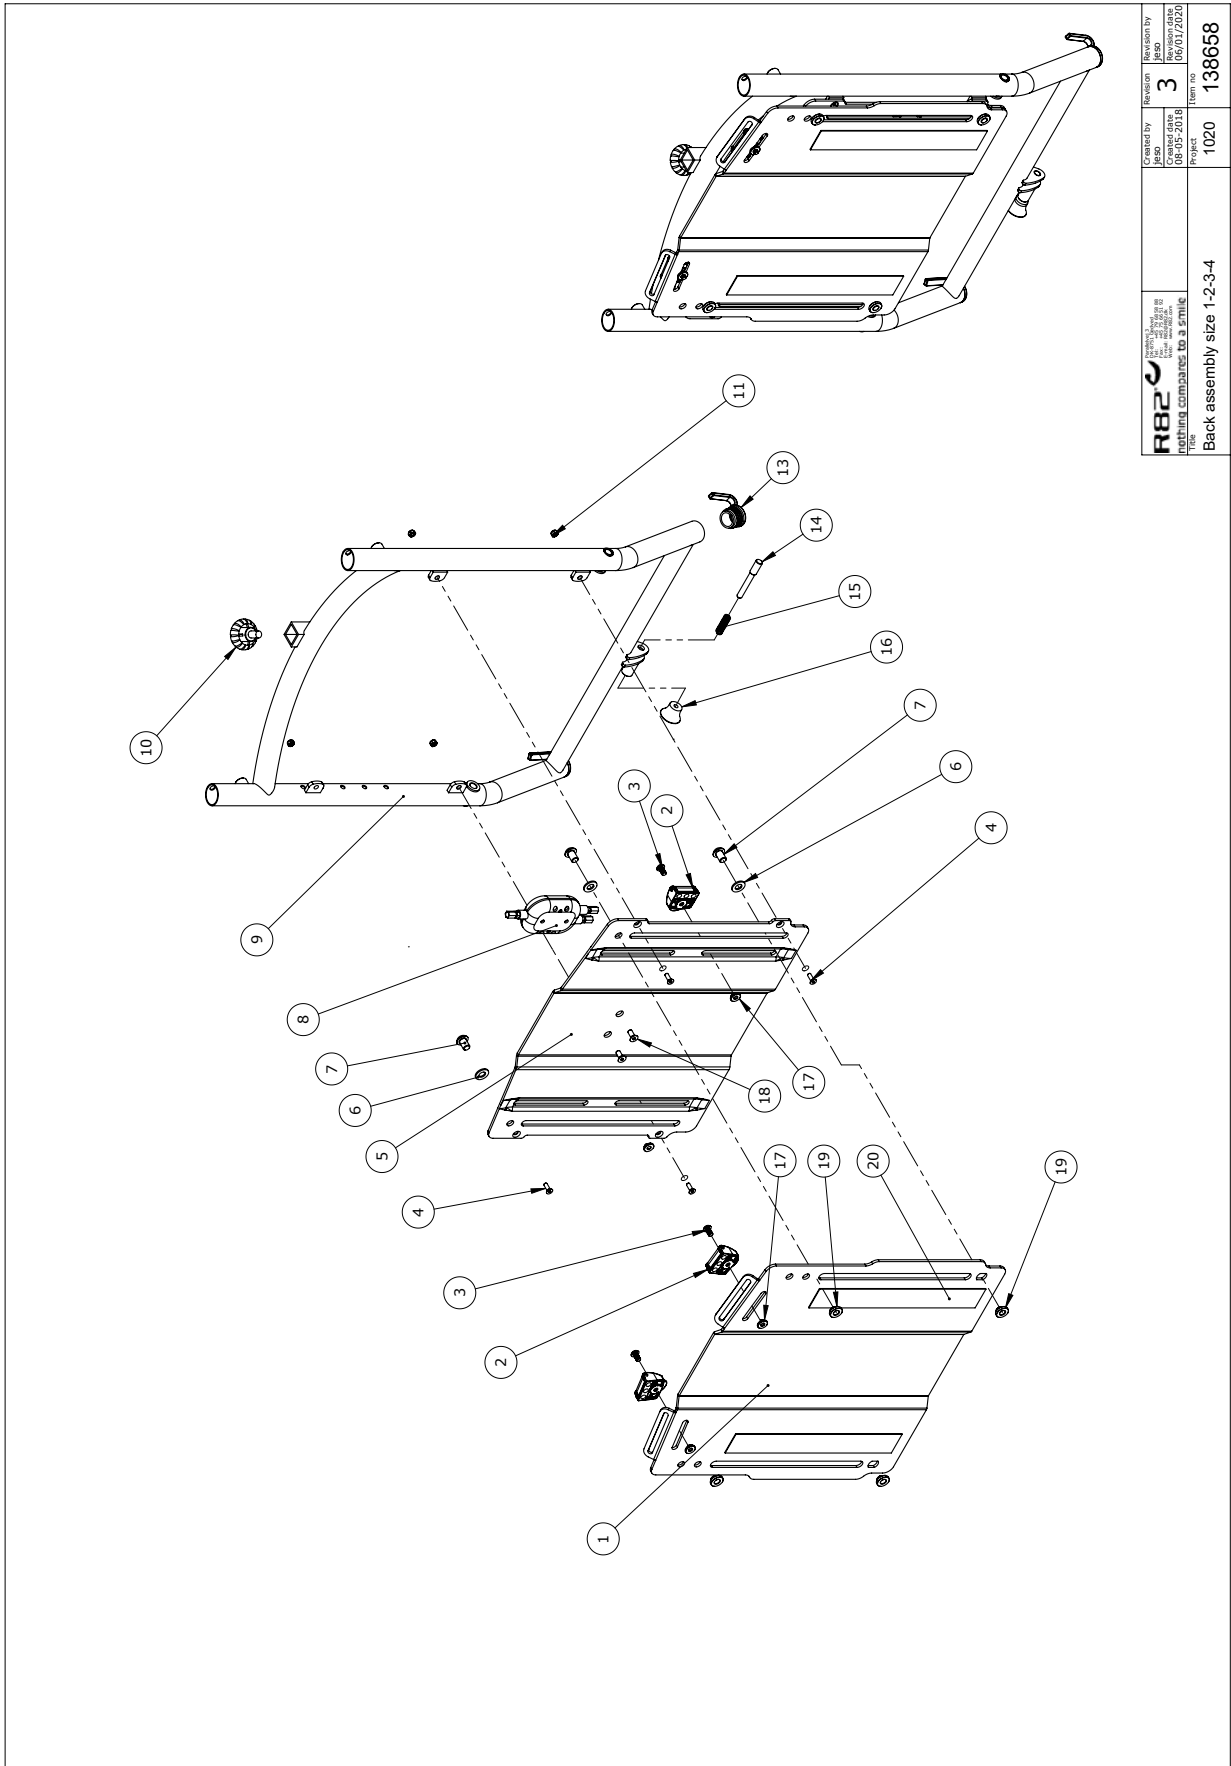

Back assembly (138658)

  nothing compares to a smile	Created by 1020	Revision 3	Revision by 1020
	Created date 08-05-2018	Created date 08-05-2018	Revision date 06/01/2020
Project 1020		Item no 138658	

Back assembly size 1-2-3-4