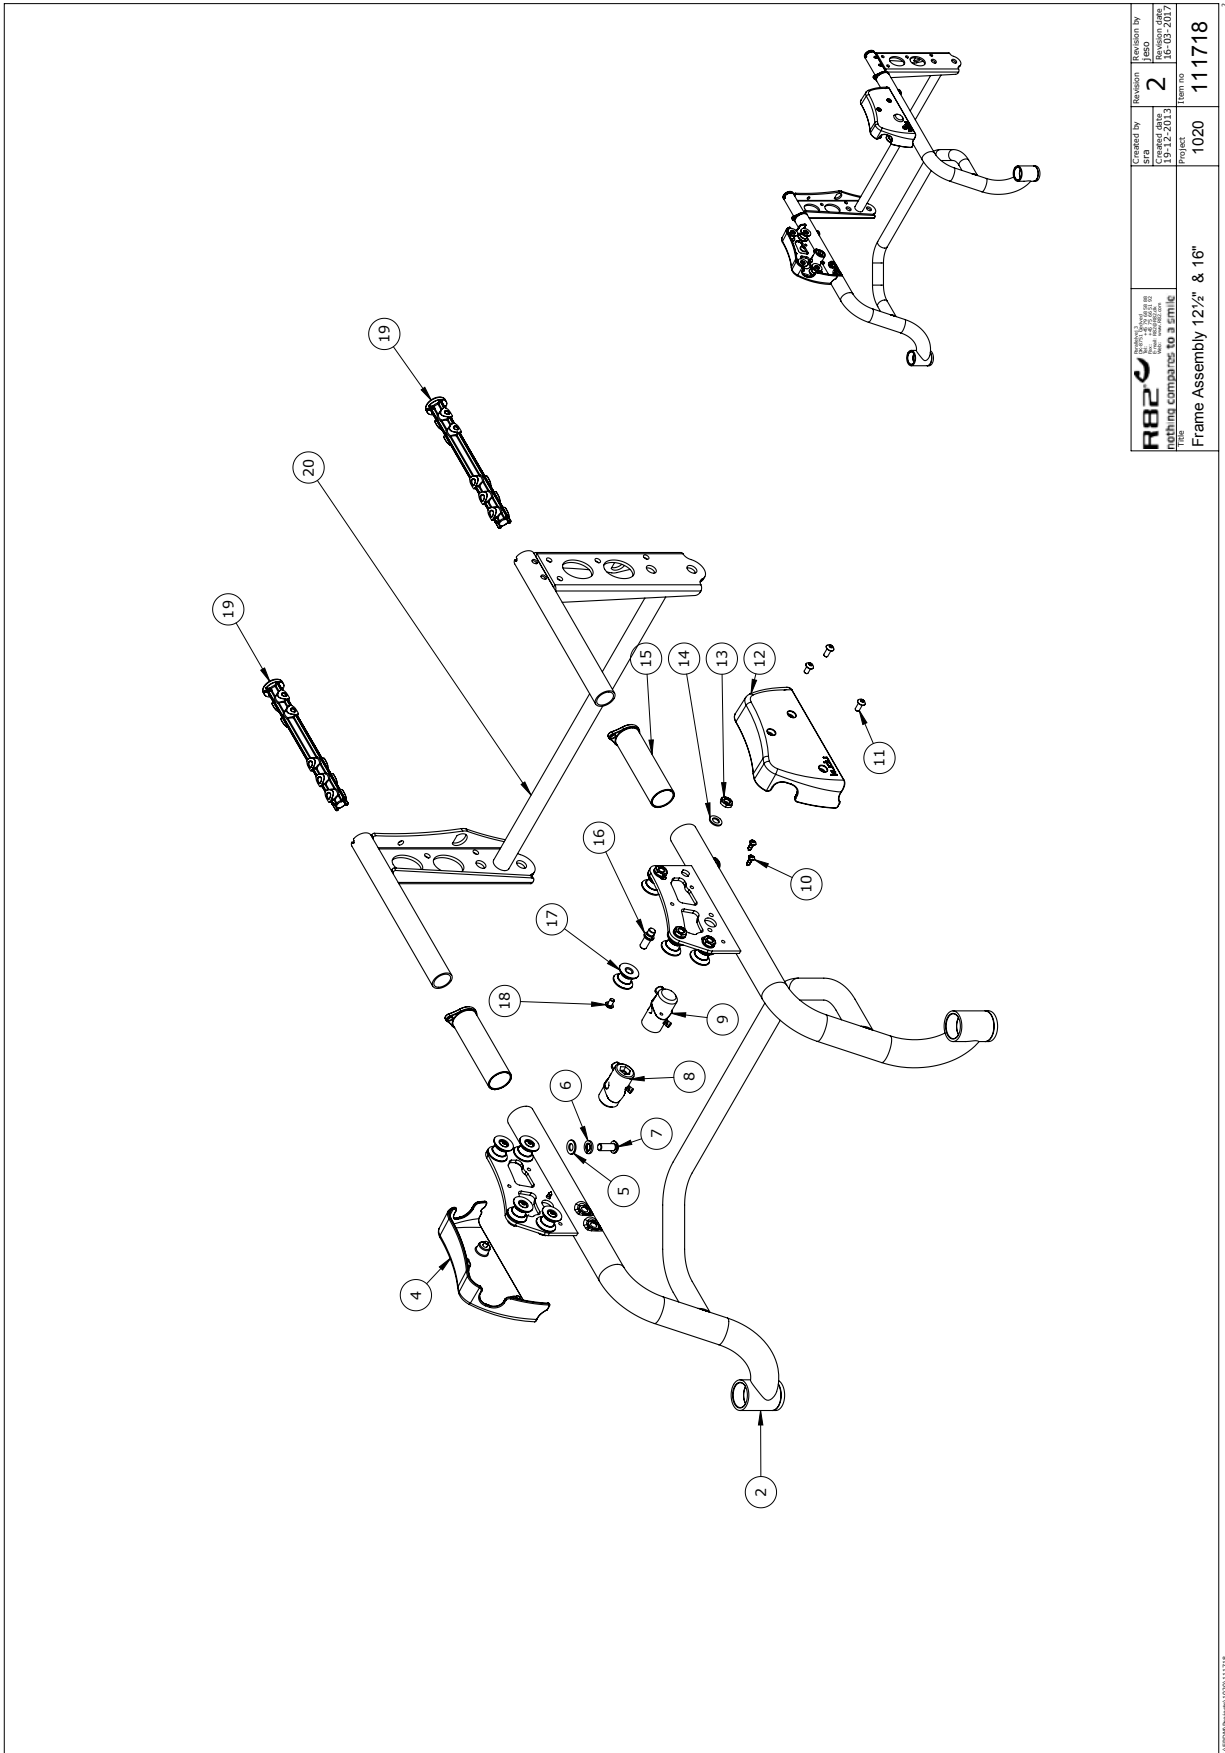

Frame assembly 12½"/16" (111718)

  R82 A/S Parallelvej 3 8751 Gedved Denmark	Created by ERA 15/09/2013	Revision by JYBA 15/09/2013	Revision by JYBA 15/09/2013
	Project 1020	Team no. 111718	Job no. 111718

R82 A/S
Parallelvej 3
8751 Gedved
Denmark
Frame Assembly 12½" & 16"

C:\pmp\pmp\kudu\1020\111718