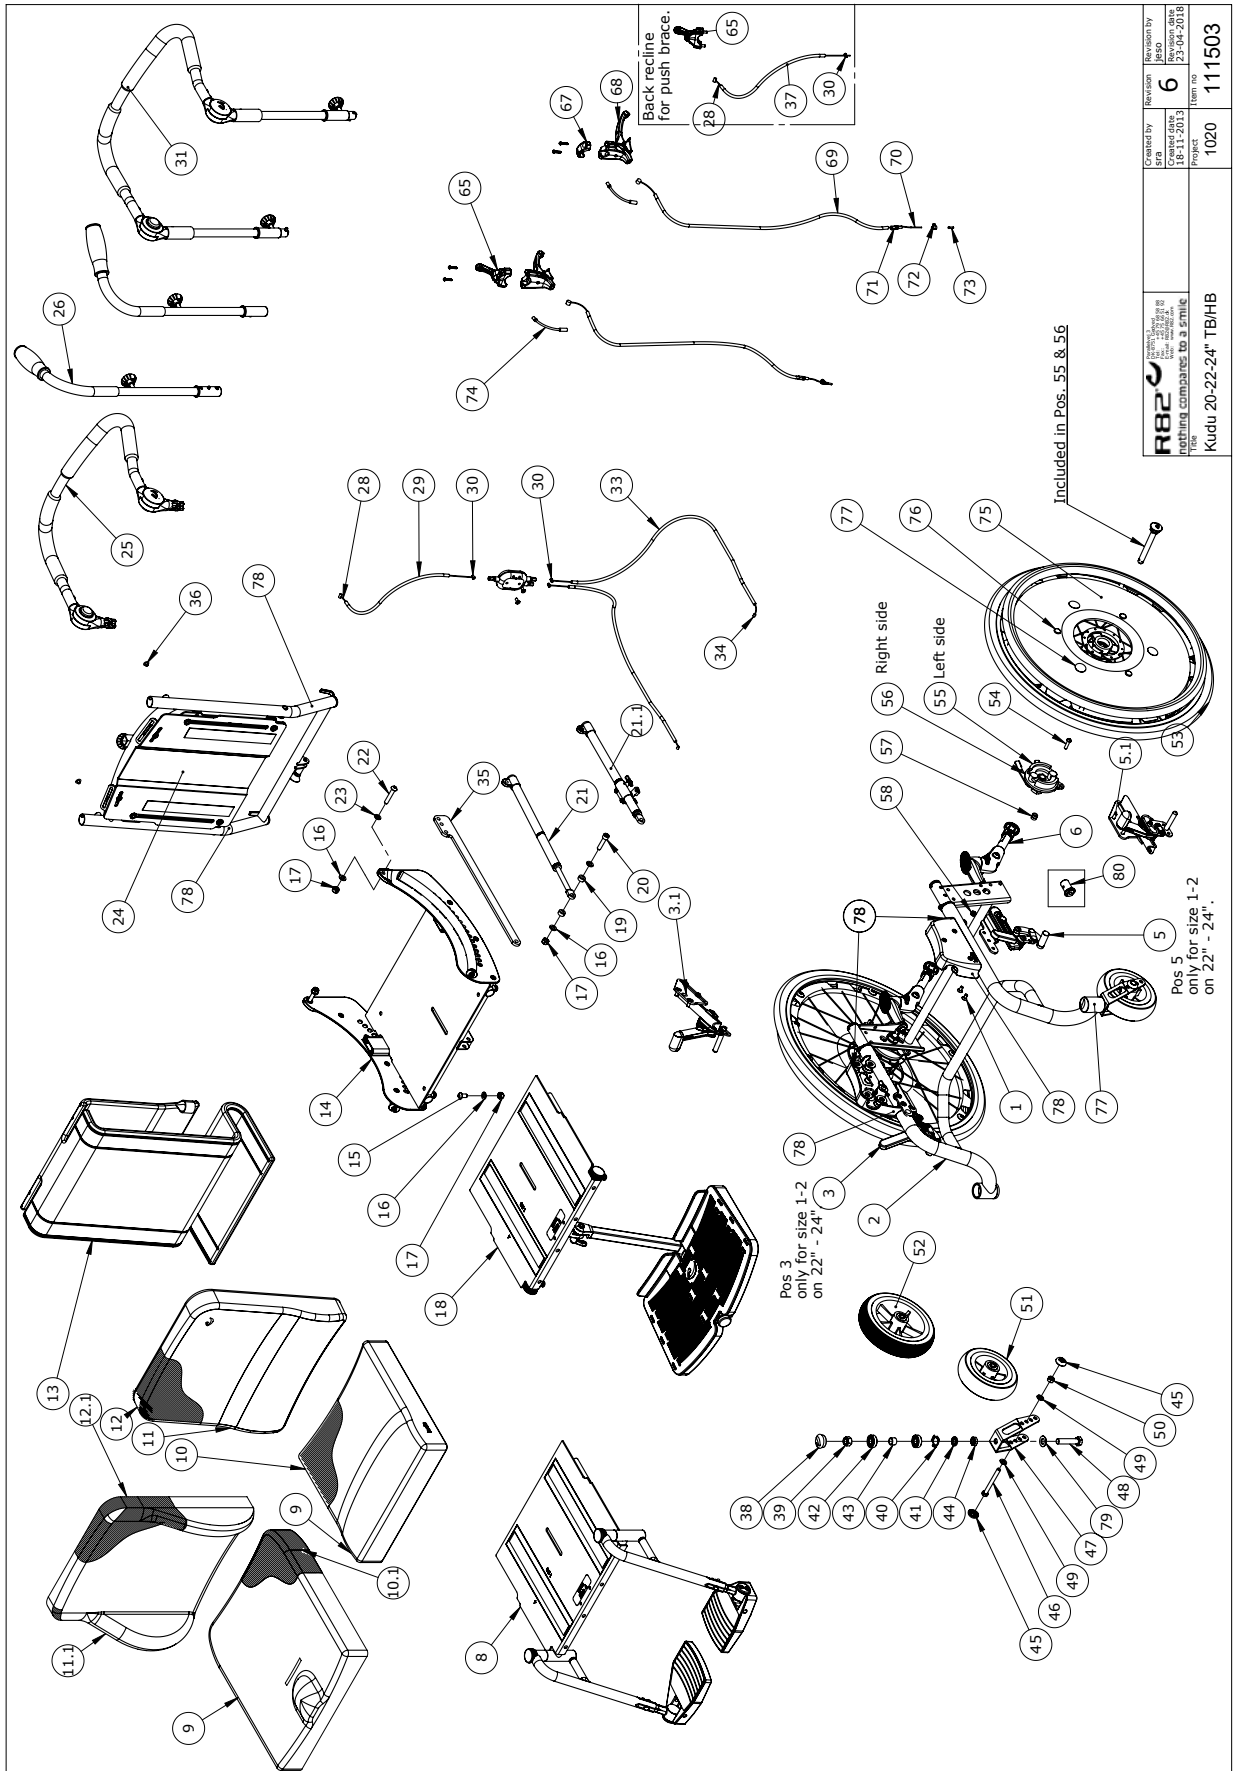

Kudu with 20"/22"/24" rear wheels DB/HB (111503)

nothing compares to a smile	Created by	Revision	Revision by
	18-11-2012	6	23-04-2018
Project	1020	Item no.	111503
Title		Kudu 20-22-24" TB/HB