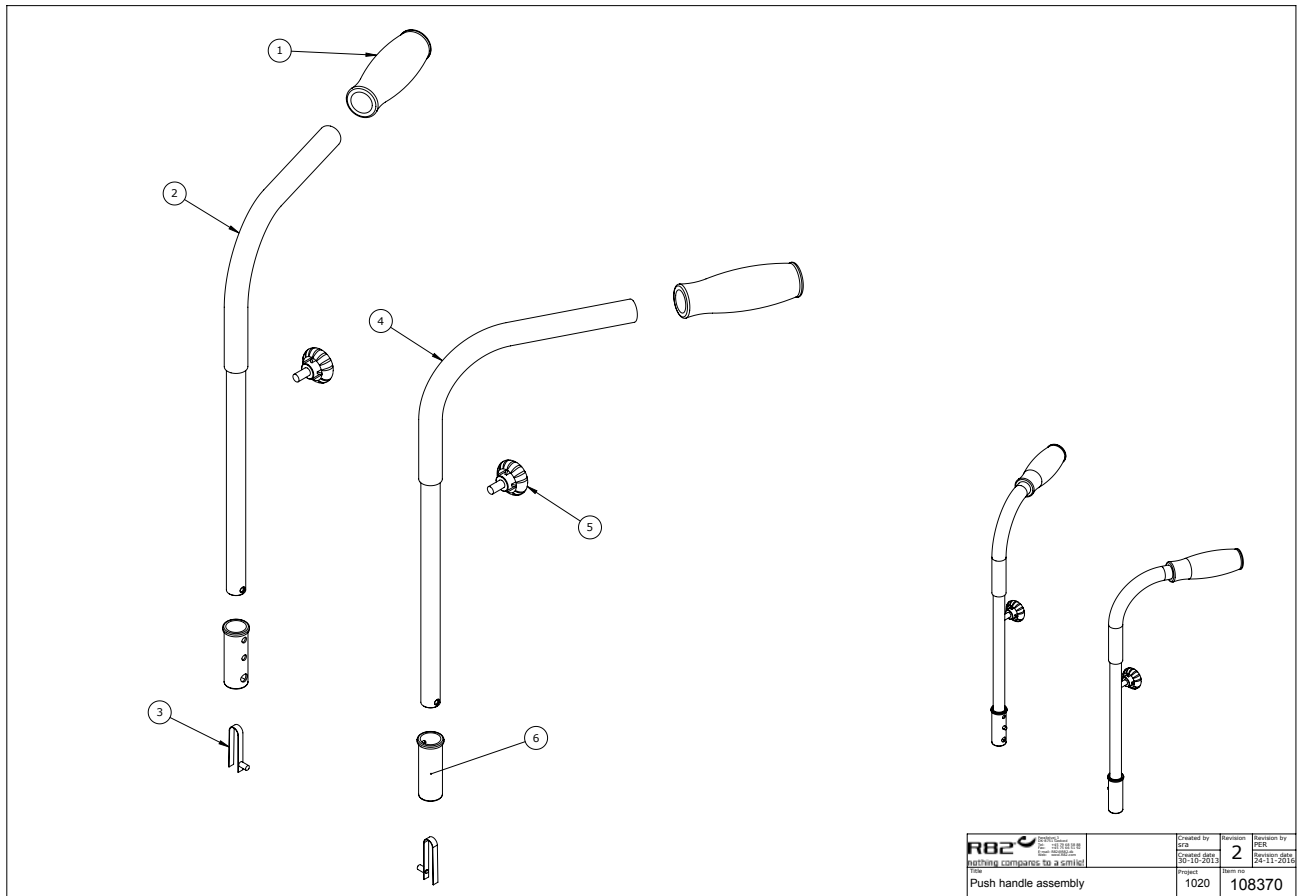

Push handles, set (95370-10)

Item numbers Push handles, set (95370-10)

Position	Art nr.	Description	Quantity	Unit of measure	Ean kode
1	108371	Rubber grip for handle	2	PCS	5707292583857
2	109836	Hand brace, right	1	PCS	5707292583185
3	6153510	Spring Ø5x10 mm	2	PCS	5707292590305
4	109837	Hand brace, left	1	PCS	5707292583178
5	3501201	R82 handle M8x25mm screw	2	PCS	5707292413932