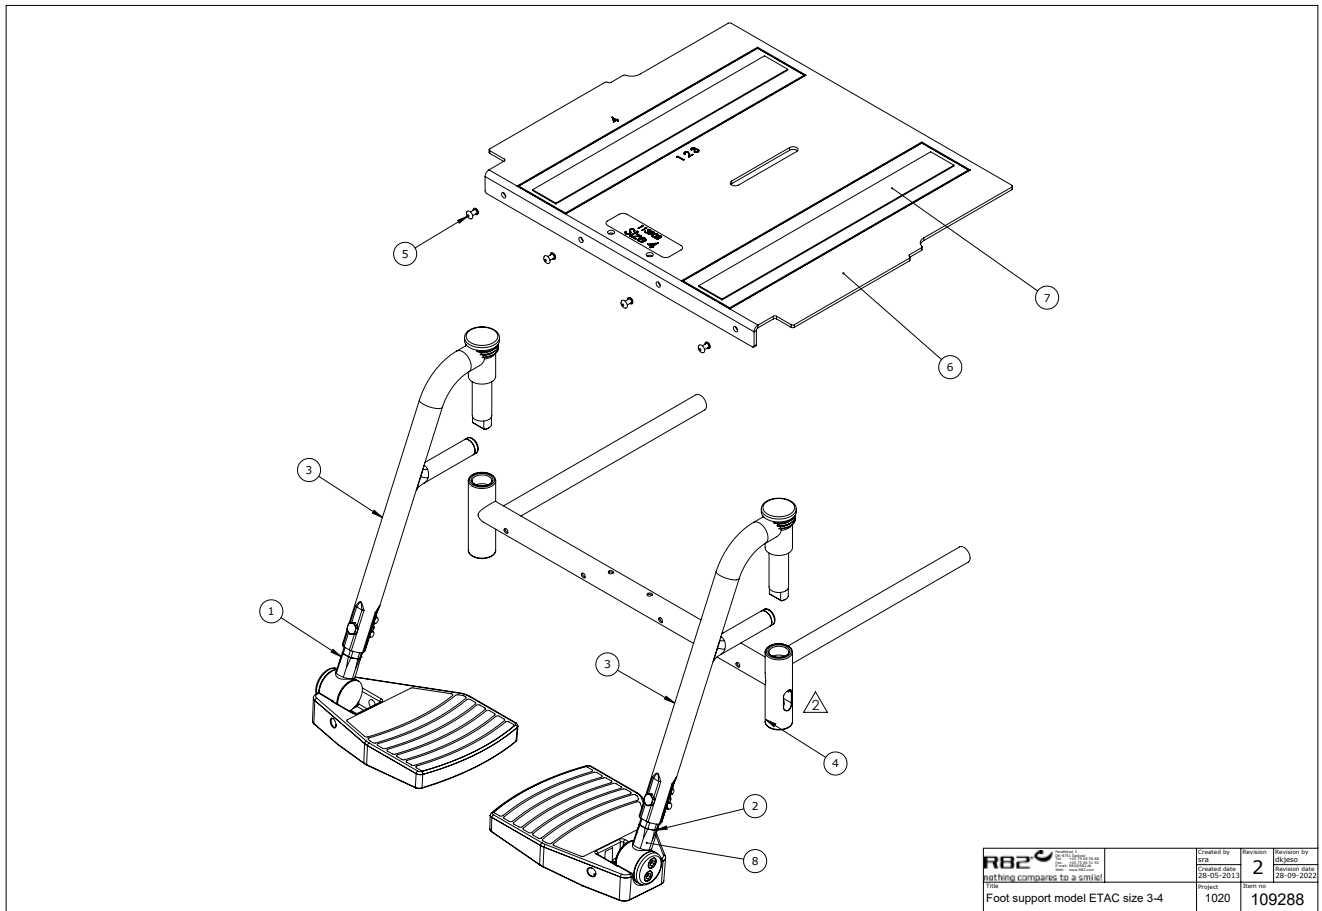

Foot rests, parted, size 3 (95151-360) size 4 (95151-460)

Item numbers for Foot rests, parted, size 3 (95151-360) size 4 (95151-460)

Position	Art nr.	Description	Quantity	Unit of measure	Ean kode
1*	5025653-1	lower footsupport parted Right	1	PCS	5707292587916
	5025642-1	lower foot support, parted,	1	PCS	5707292587930
	5025644-1	lower footsupport parted Right	1	PCS	5707292587954
2*	5025653-2	lower footsupport parted Left	1	PCS	5707292587923
	5025642-2	lower footsupport parted left	1	PCS	5707292587947
	5025644-2	lower footsupport parted Left	1	PCS	5707292587961
3*	5025572-01	toppart foot support, parted,	2	PCS	5707292588012
	5025573-01	toppart foot support, parted,	2	PCS	5707292588029
4*	109225	Footrest system size 3	1	PCS	5707292583277
	109230	Footrest system size 4	1	PCS	5707292583291
5	0506513	Stainless blind rivet Ø4, 8x12	4	PCS	5707292137326
6*	113903	Seat extension plate size 3	1	PCS	5707292602862
	113902	Seat extension plate size 4	1	PCS	5707292602879
7	4913040	30mm adhesive hook, black	0,5	MTR	5707292786517
8	0493437	Label "exclamation mark"	2	PCS	5707292136909

*Choose size, color or type