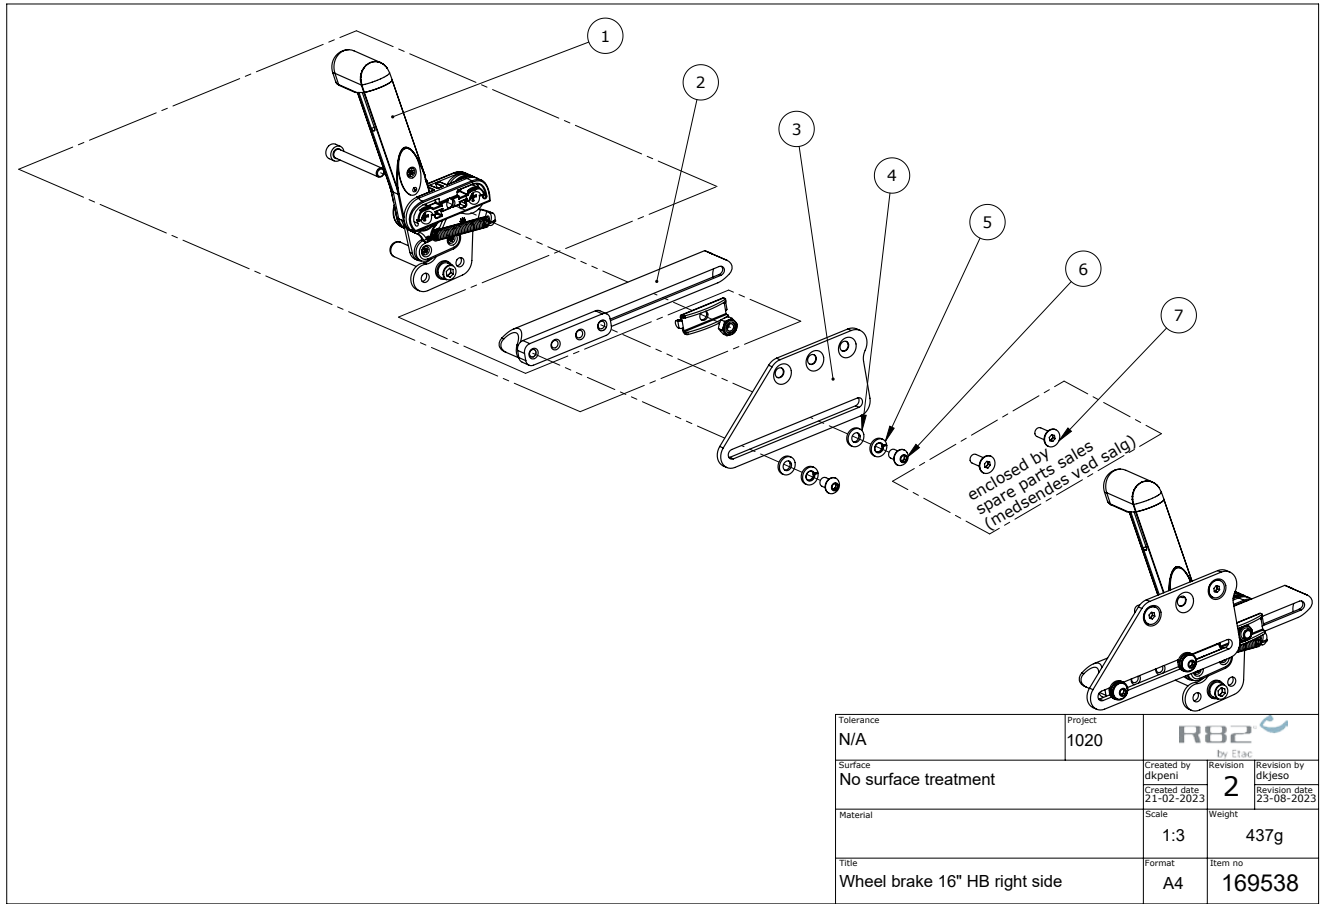

Wheel brake, right, 16" (169538)

Item numbers for Wheel brake, right, 16" (169538)

Position	Art nr.	Description	Quantity	Unit of measure	Ean kode
1	2983100	Brake for KUDU - right	1	PCS	5707292631329
2	116328	bracket for brake	1	PCS	5707292623676
3	116326	Plate for brake right/left	1	PCS	5707292624512
4	1103000	W6x12, fazet washer 6mm	2	PCS	5707292140289
5	1100800	M6x11 spring washer 6 mm	2	PCS	5707292140166
6	0641200	M6x12 FZB button head	2	PCS	5707292139252
7	0609729	Stainless insex M6x16	2	PCS	5707292435330