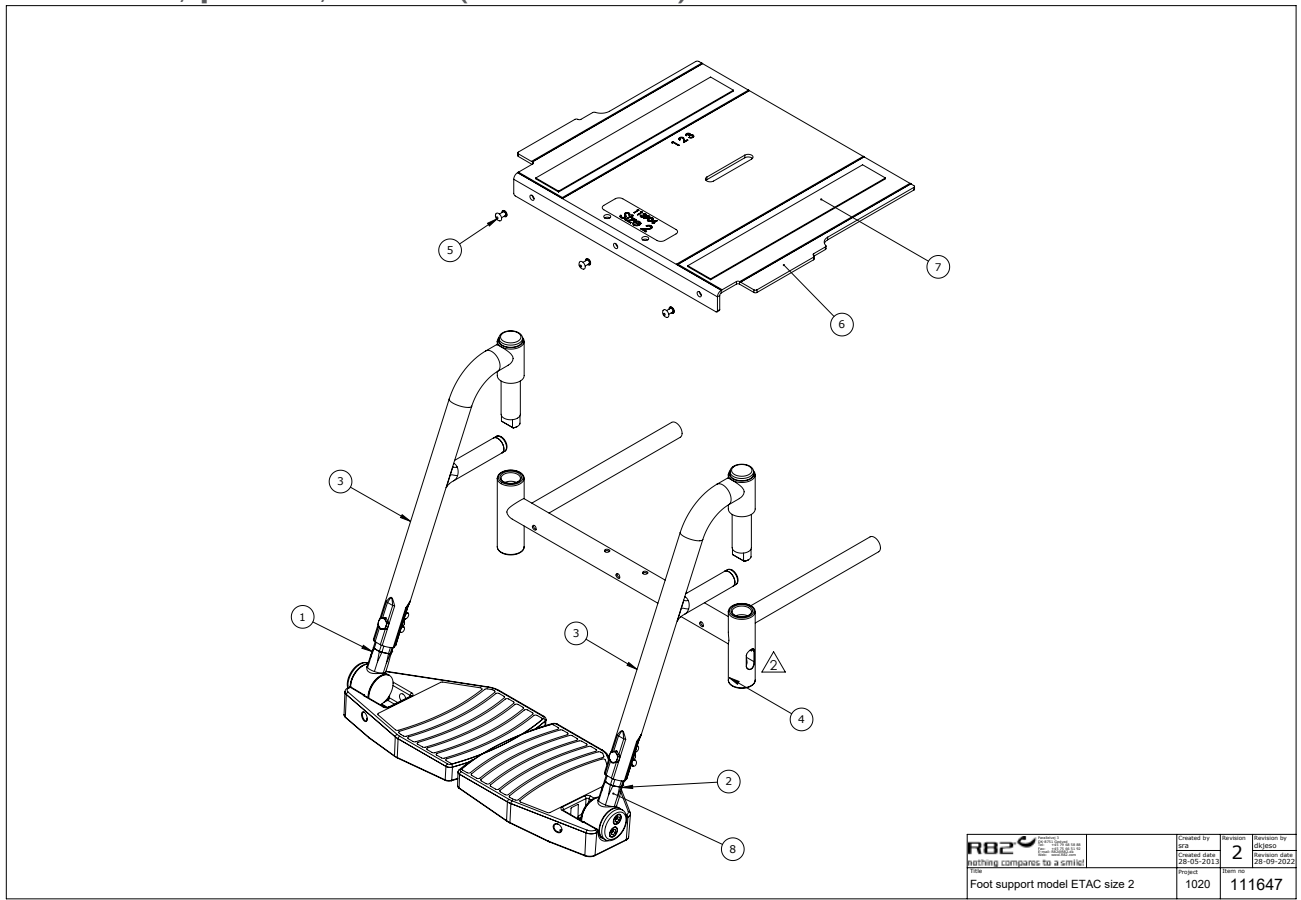

Foot rests, parted, size 2 (95151-260)

Item numbers for Foot rests, parted, size 2 (95151-260)

Position	Art nr.	Description	Quantity	Unit of measure	Ean kode
1*	5025653-1	lower footsupport parted Right	1	PCS	5707292587916
	5025642-1	lower foot support, parted,	1	PCS	5707292587930
	5025644-1	lower footsupport parted Right	1	PCS	5707292587954
2*	5025653-2	lower footsupport parted Left	1	PCS	5707292587923
	5025642-2	lower footsupport parted left	1	PCS	5707292587947
	5025644-2	lower footsupport parted Left	1	PCS	5707292587961
3*	5025572-01	toppart foot support, parted,	2	PCS	5707292588012
	5025573-01	toppart foot support, parted,	2	PCS	5707292588029
4	109220	Footrest system size 2	1	PCS	5707292583253
5	0506513	Stainless blind rivet Ø4, 8x12	4	PCS	5707292137326
6	113904	Seat extension plate size 2	1	PCS	5707292602855
7	4913040	30mm adhesive hook, black	0,5	MTR	5707292786517
8	0493437	Label "exclamation mark"	2	PCS	5707292136909

*Choose size, color or type