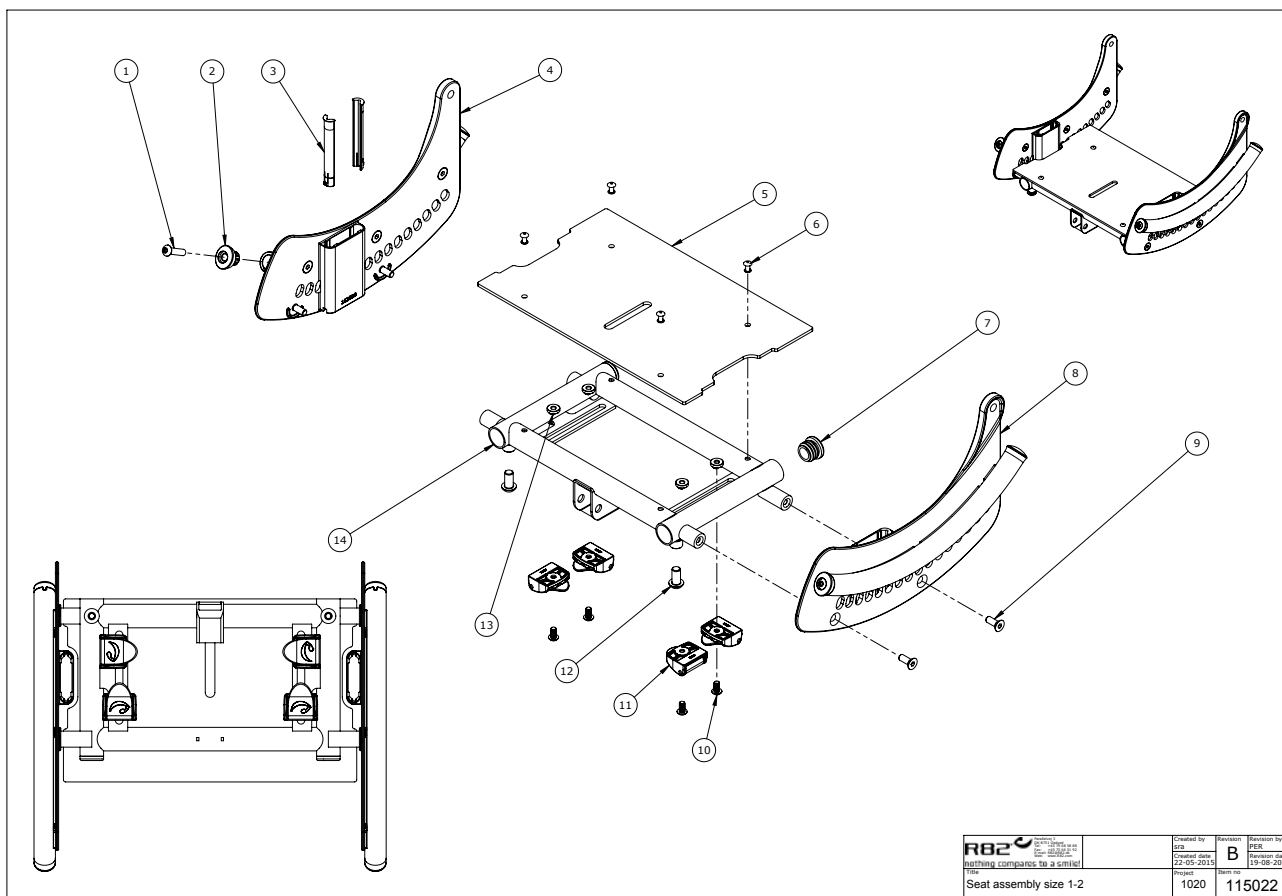

Seat assembly size 1 (115022-1), size 2 (115022-2)

  nothing compares to a rivet!	Created by	Revision
	Order date	Revision date
Part	1020	115022

Item numbers for Seat assembly size 1 (115022-1), size 2 (115022-2)

Position	Art nr.	Description	Quantity	Unit of measure	Ean kode
1	0659570	Button head screw 6x25 stainl.	PCS	2	5707292139474
2	103951	Stop	PCS	2	5707292582317
3	113718	Arm support guide	PCS	4	5707292604460
4	112887	Seat frame Right Size 1-2	PCS	1	5707292600455
5*	108910	Seat plate size 1	PCS	1	5707292582980
	108908	Seat plate size 2	PCS	1	5707292582874
6	0506513	Stainless blind rivet Ø4, 8x12	PCS	4	5707292137326
7	2503010	Ferrule d22x1,8-3,5, black	PCS	2	5707292357632
8	112886	Seat frame Left Size 1-2	PCS	1	5707292600448
9	0609729	Stainless insex 6x16	PCS	4	5707292435330
10	0631952	Button head M5x6, rf tuflok	PCS	4	5707292503725
11	75306	Snap lock R82 25	PCS	4	5707292437624
12	0661500	Button head screw 8x16 stainl.	PCS	2	5707292139559
13	78150	Groove nut M5	PCS	4	5707292576118
14*	108729	Seat frame size 1	PCS	1	5707292582997
	108722	Seat frame size 2, black	PCS	1	5707292582799

*Choose size, color or type