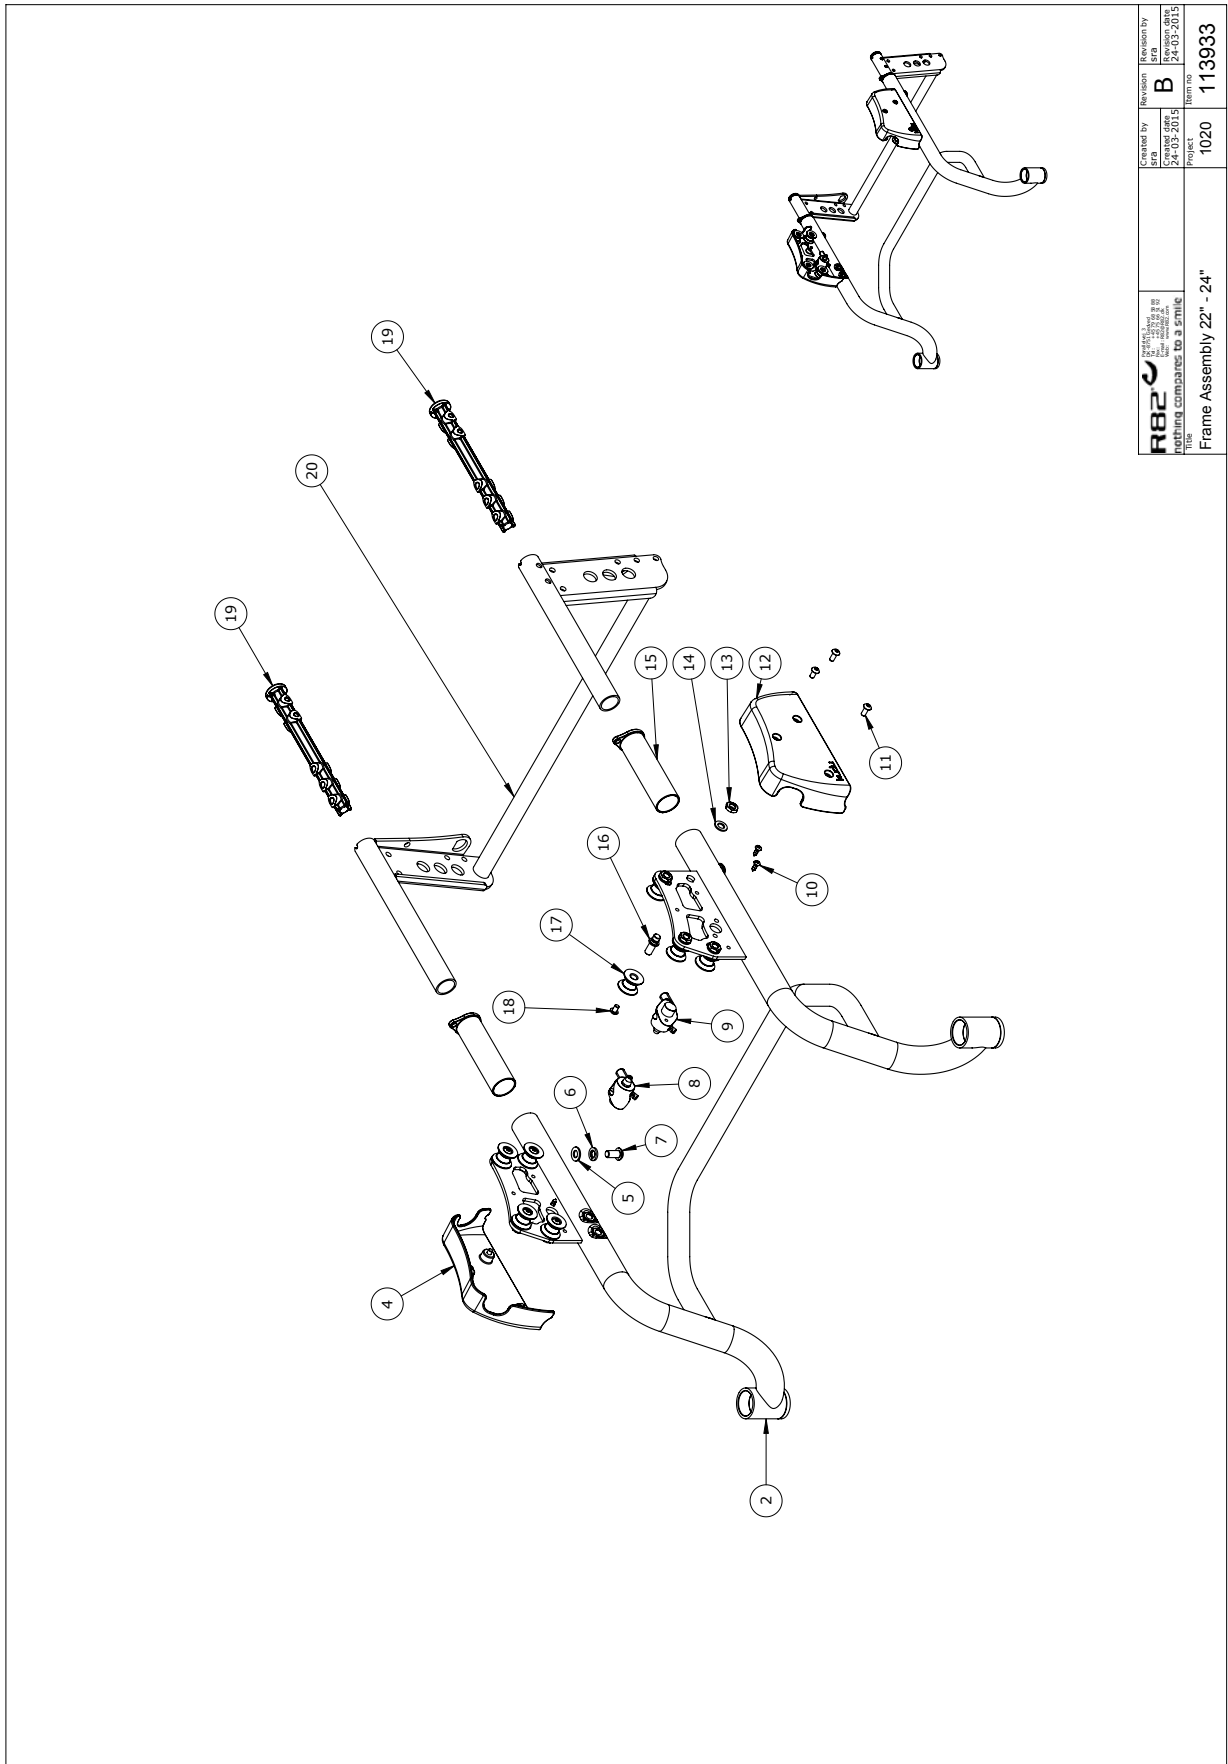

Frame assembly 22"/24" (113933)

  R82 A/S Parallelvej 3 8751 Gedved Denmark	Drawn by LAF	Created date 24-03-2015	Revision by B Revision date 24-03-2015	Project 1020	Part no. 113933
	Nothing compare to a style			Project 1020	

C:\pdp\pdp\pdp\113933