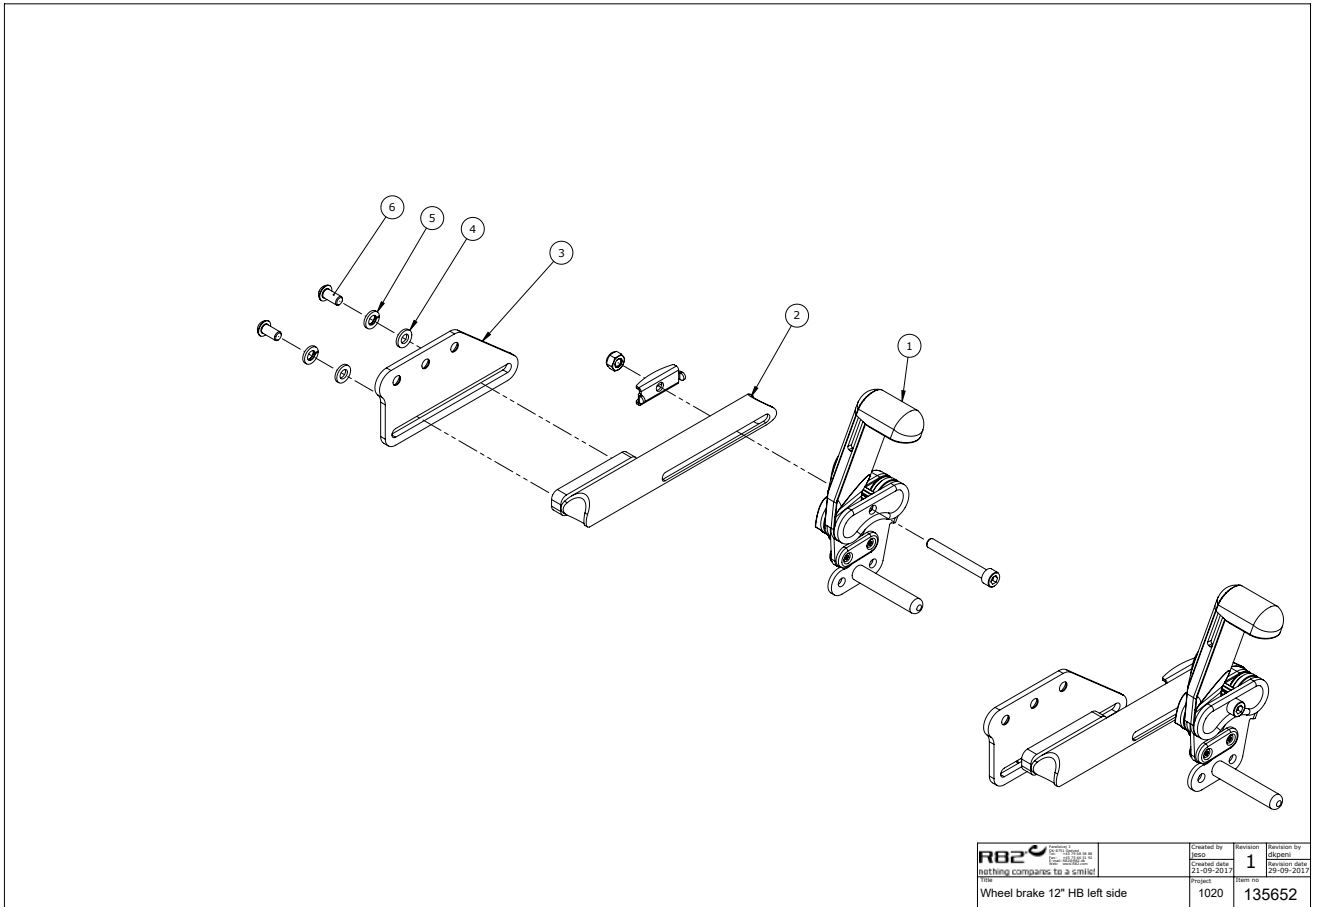

Wheel brake, left, 12" (135652)

Item numbers for Wheel brake, left, 12" (135652)

Position	Art nr.	Description	Quantity	Unit of measure	Ean kode
1	2983101	Brake for KUDU, Left	1	PCS	5707292631367
2	116328	Bracket for brake	1	PCS	5707292623676
3	116326	Plate for brake right/left	1	PCS	5707292624512
4	1103000	Fazer washer 6mm	2	PCS	5707292140289
5	1100800	Center spring washer 6mm	2	PCS	5707292140166
6	0641200	Button head screw 6x12	2	PCS	5707292139252