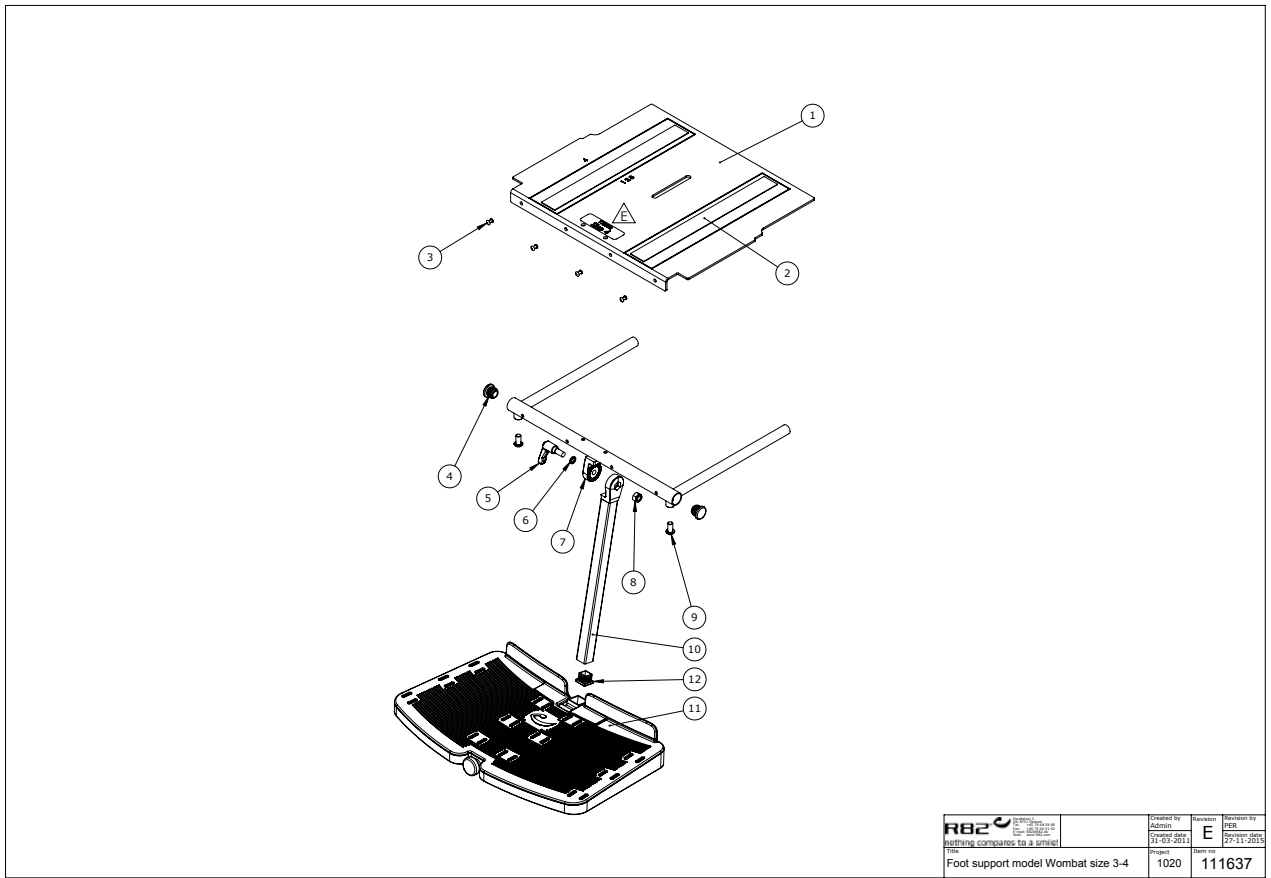

Foot plate, centrally mounted, size 3 (95152-360), size 4 (95152-460)

Item numbers for Foot plate, centrally mounted, size 3 (95152-360), size 4 (95152-460)

Position	Art nr.	Description	Quantity	Unit of measure	Ean kode
1*	113903	Seat extension plate size 3	1	PCS	5707292602862
	113902	Seat extension plate size 4	1	PCS	5707292602879
2	4913040	30mm adhesive hook, black	0,65	MTR	5707292786517
3	0506513	Stainless blind rivet Ø4, 8x12	4	PCS	5707292137326
4	2503010	Ferrule d22x1,8-3,5, black	2	PCS	5707292357632
5	3504025	Tightening handle 45mm M8x25	1	PCS	5707292147103
6	1100495	Spring washer M8	1	PCS	5707292458674
7*	107907	Seat extension size 3	1	PCS	5707292582775
	103183	Seat extension size 4	1	PCS	5707292581853
8	1631080	Stainless lock nut 8mm	1	PCS	5707292141453
9	0661500	Button head screw 8x16 stainl.	2	PCS	5707292139559
10	75261	Rod size 1 for footrest	1	PCS	5707292455543
11*	95145-2	Footplate model Wombat	1	PCS	5707292331120
	95145-3	Footplate model Wombat	1	PCS	5707292398833
12	2504500	Ferrule e20x1,0-2,0 int.black	1	PCS	5707292144126

*Choose size, color or type