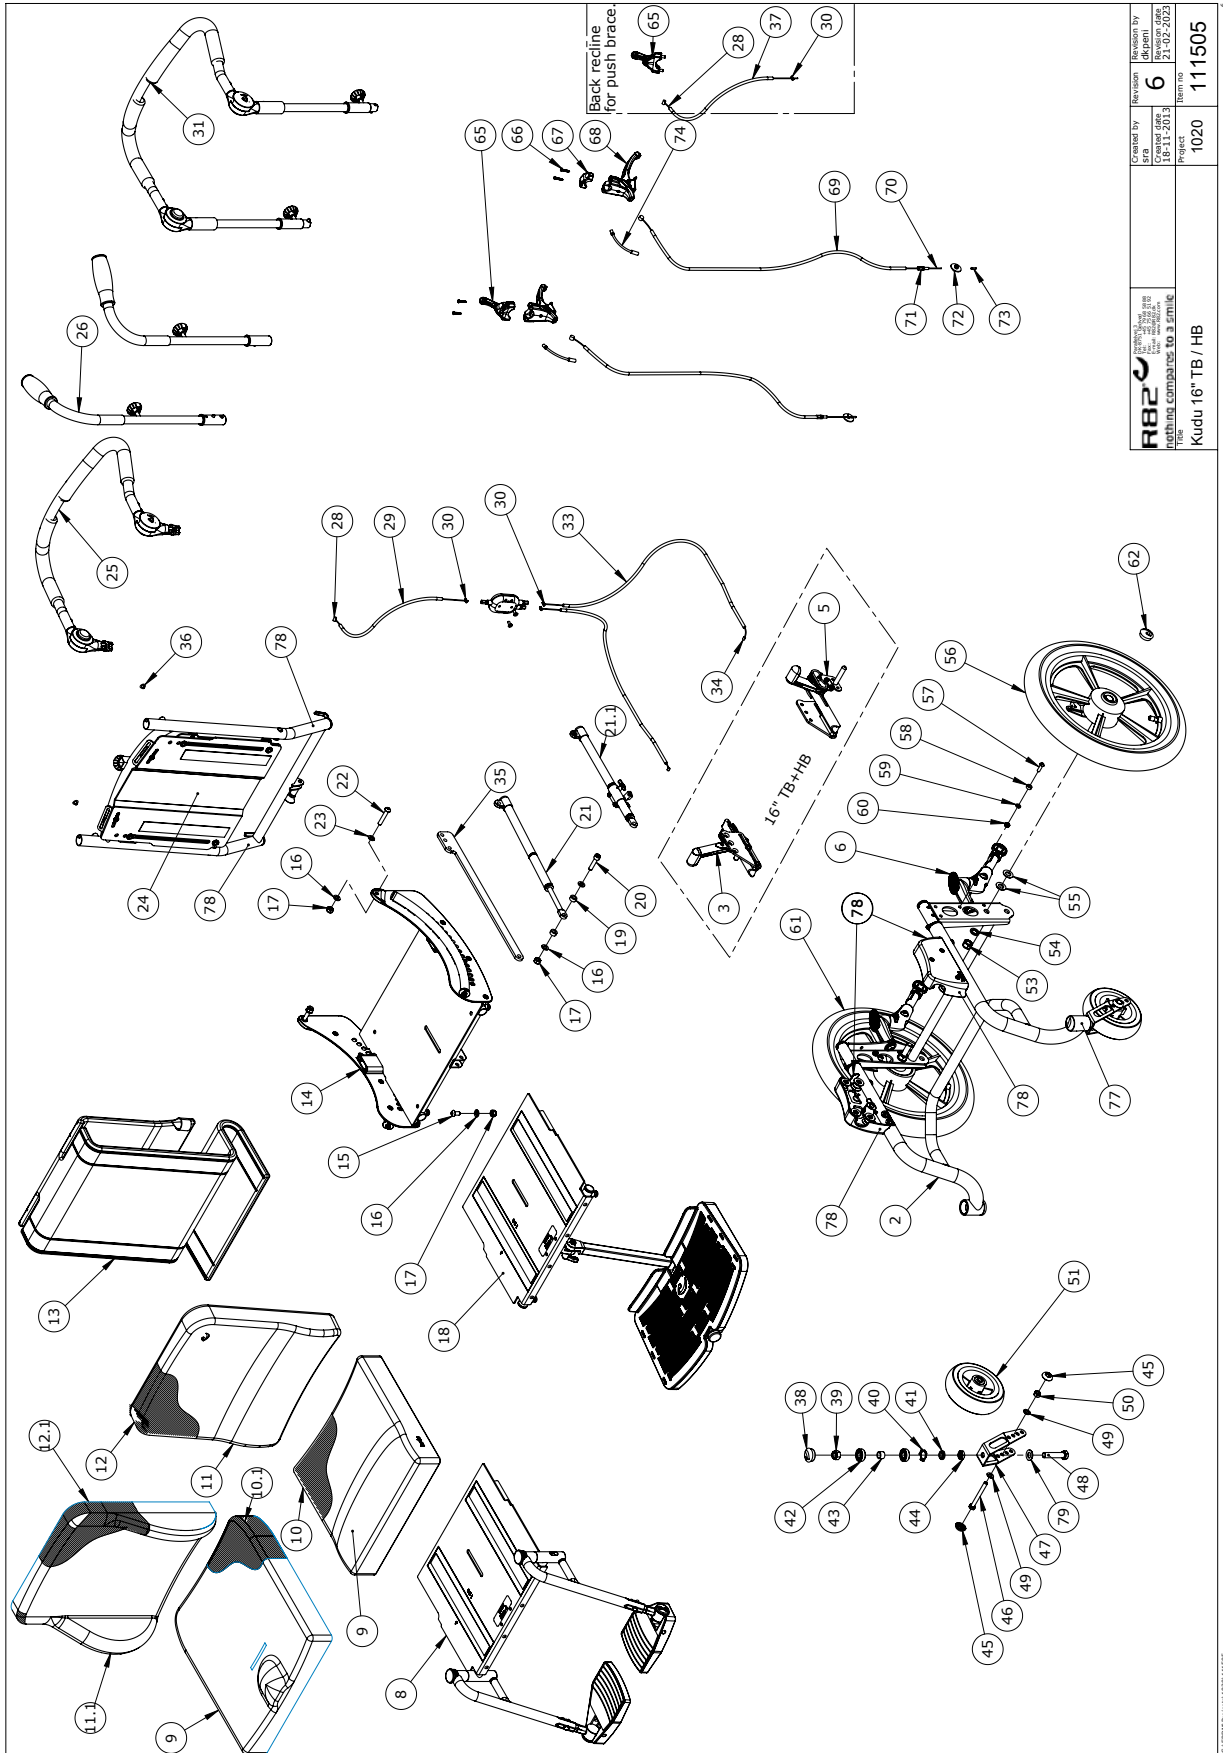

Kudu with 16" drum brake rear wheels (111505)

  R82 A/S Parallelvej 3 8751 Gedved Denmark	Created by srb	Checked by JDS	Revision 6
	Project 1020	Part no. 111505	Drawn by JDS