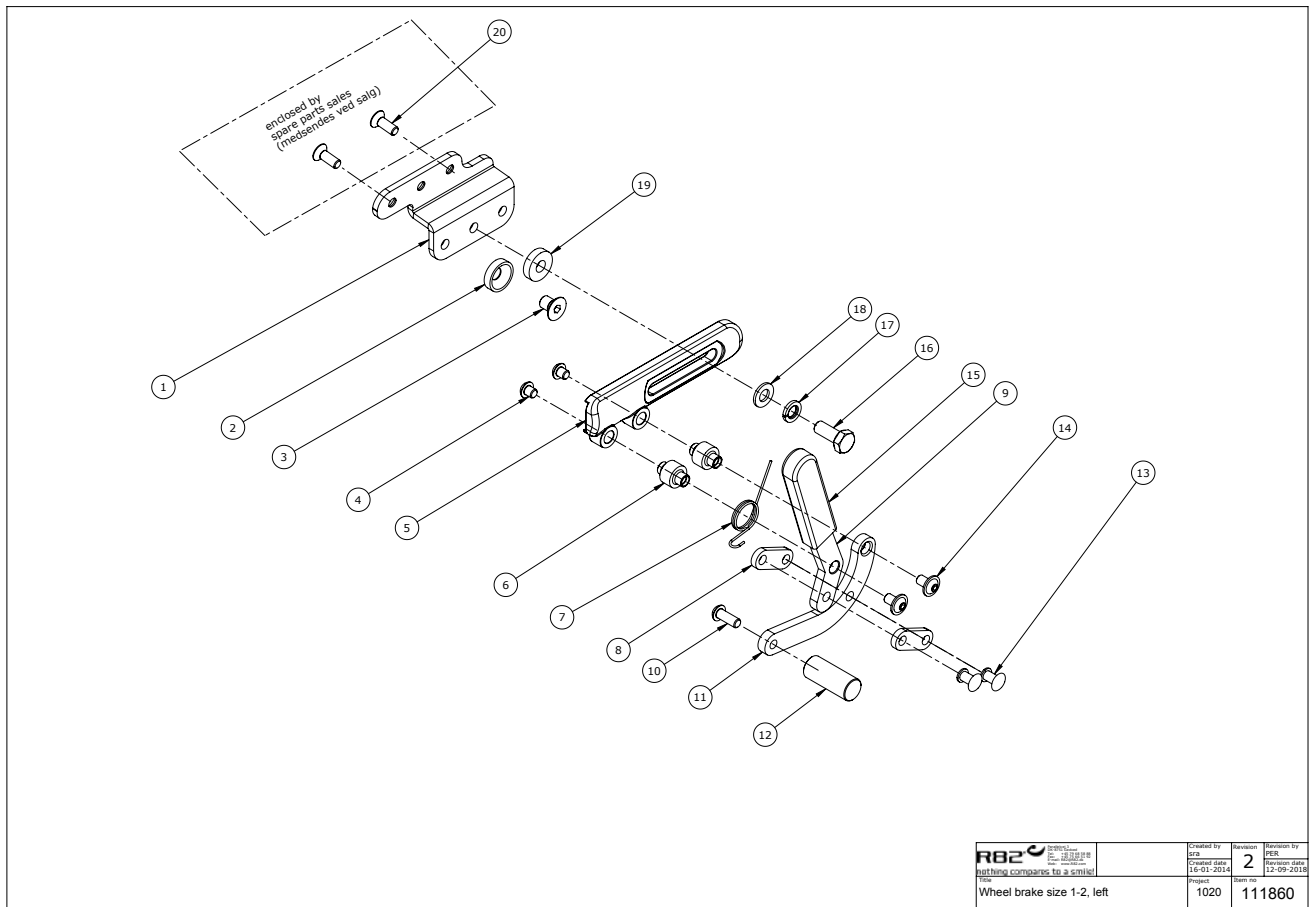

Wheel brake, left, size 1-2 (111860)

Item numbers for Wheel brake, left, size 1-2 (111860)

Position	Art nr.	Description	Quantity	Unit of measure	Ean kode
1	104307	Brake fix plate right side	1	PCS	5707292583161
2	108889	Spacer disc	1	PCS	5707292583109
3	0624802	Insex countersunk M8x12	1	PCS	5707292589309
4	0631961	Buttonhead M6x6,zn/fe&black	2	PCS	5707292577764
5	100997	Brake housing right	1	PCS	5707292574510
6	6109200	M6 thread bush, braking system	2	PCS	5707292185952
7	74138	Spring for brake, left	1	PCS	5707292377500
8	72338	Mounting 12x4x34,5	2	PCS	5707292107794
9	111862	Wheelbrake handle, L size 1+2	1	PCS	5707292587718
10	0641600	Button head screw 6x16	1	PCS	5707292139269
11	111863	Brake lever size 1-2	1	PCS	5707292587725
12	72337	Brake ratchet	1	PCS	5707292107787
13	0503175	Black case, Ø6,35x17,5mm	2	PCS	5707292137258
14	0641100	B.h. W/flange M6x10	2	PCS	5707292139245
15	2500512	Rubber cap for Panther brake	1	PCS	5707292143730
16	0602540	Hexagon Head Screw M8X20, A2	1	PCS	5707292602459
17	1100500	Spring washer 8mm, stainless	1	PCS	5707292140142
18	1105080	Stainless washer 8mm	1	PCS	5707292140364
19	111858	Spacer disc Ø8	1	PCS	5707292587695