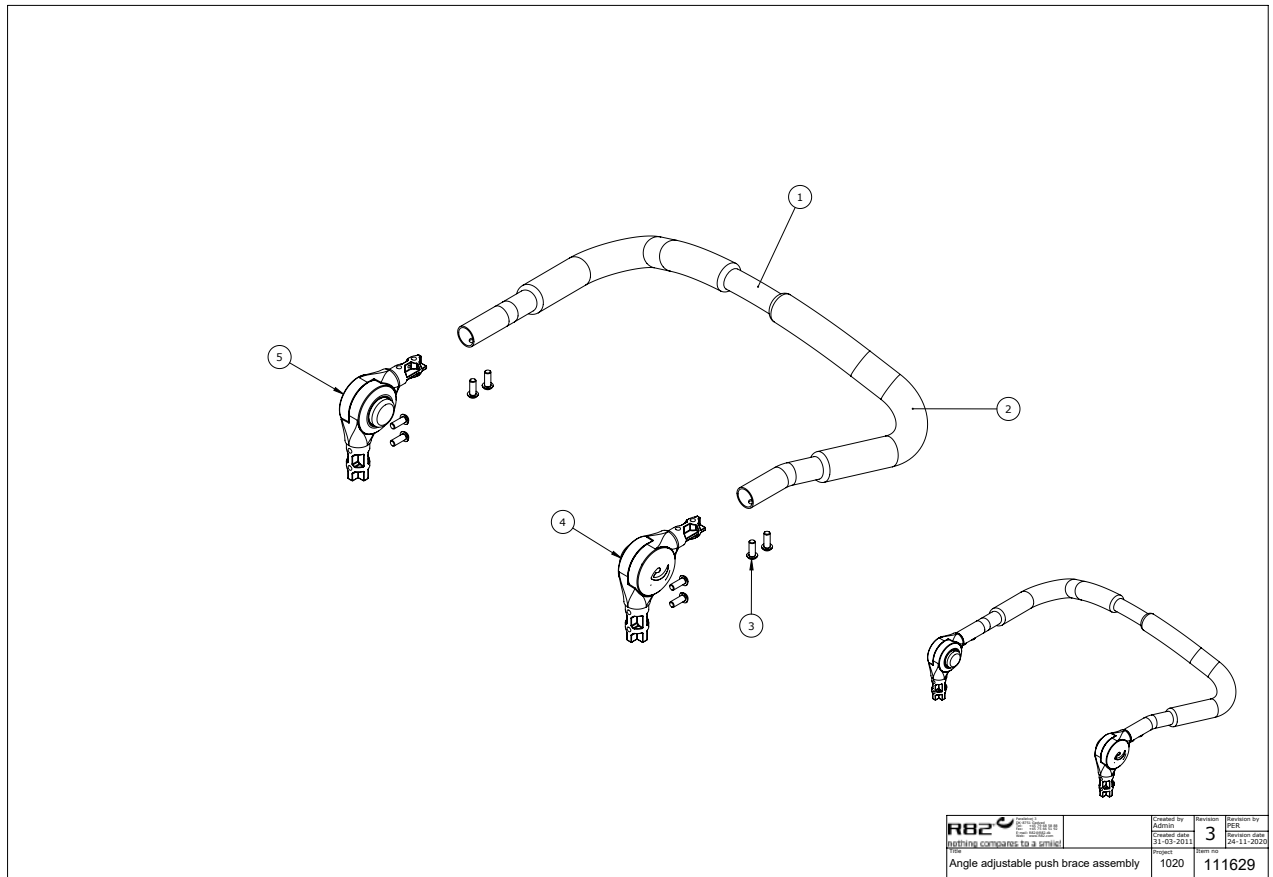

*Choose size, color or type

Foot rests, parted, size 3 (95151-360) size 4 (95151-460)

Item numbers for Foot rests, parted, size 3 (95151-360) size 4 (95151-460)

Position	Art nr.	Description	Quantity	Unit of measure	Ean kode
1*	5025653-1	lower footsupport parted Right	1	PCS	5707292587916
	5025642-1	lower foot support, parted,	1	PCS	5707292587930
	5025644-1	lower footsupport parted Right	1	PCS	5707292587954
2*	5025653-2	lower footsupport parted Left	1	PCS	5707292587923
	5025642-2	lower footsupport parted left	1	PCS	5707292587947
	5025644-2	lower footsupport parted Left	1	PCS	5707292587961
3*	5025572-01	toppart foot support, parted,	2	PCS	5707292588012
	5025573-01	toppart foot support, parted,	2	PCS	5707292588029
4*	109225	Footrest system size 3	1	PCS	5707292583277
	109230	Footrest system size 4	1	PCS	5707292583291
5	0506513	Stainless blind rivet Ø4, 8x12	4	PCS	5707292137326
6*	113903	Seat extension plate size 3	1	PCS	5707292602862
	113902	Seat extension plate size 4	1	PCS	5707292602879
7	4913040	30mm adhesive hook, black	0,5	MTR	5707292786517
8	0493437	Label "exclamation mark"	2	PCS	5707292136909

*Choose size, color or type

Push brace, angle adjustable (111629)

Item numbers for Push brace, angle adjustable (111629)

Position	Art nr.	Description	Quantity	Unit of measure	Ean kode
1*	108869	Handbrace size 1	1	PCS	5707292581136
	77915	Handbrace size 2	1	PCS	5707292581044
	77985	Handbrace size 3	1	PCS	5707292580856
	78127	Handbrace size 4	1	PCS	5707292580719
2	2500520	Tpe cover Ø20mm	2	PCS	5707292401649
3	0663120	Button Head M6x16 stainless st	8	PCS	5707292581532
4	121339	Angel joint left ø19xø22.3	1	PCS	5707292631701
5	121367	Angel joint right ø19x ø 22.3	1	PCS	5707292631695
*Choose size, color or type					