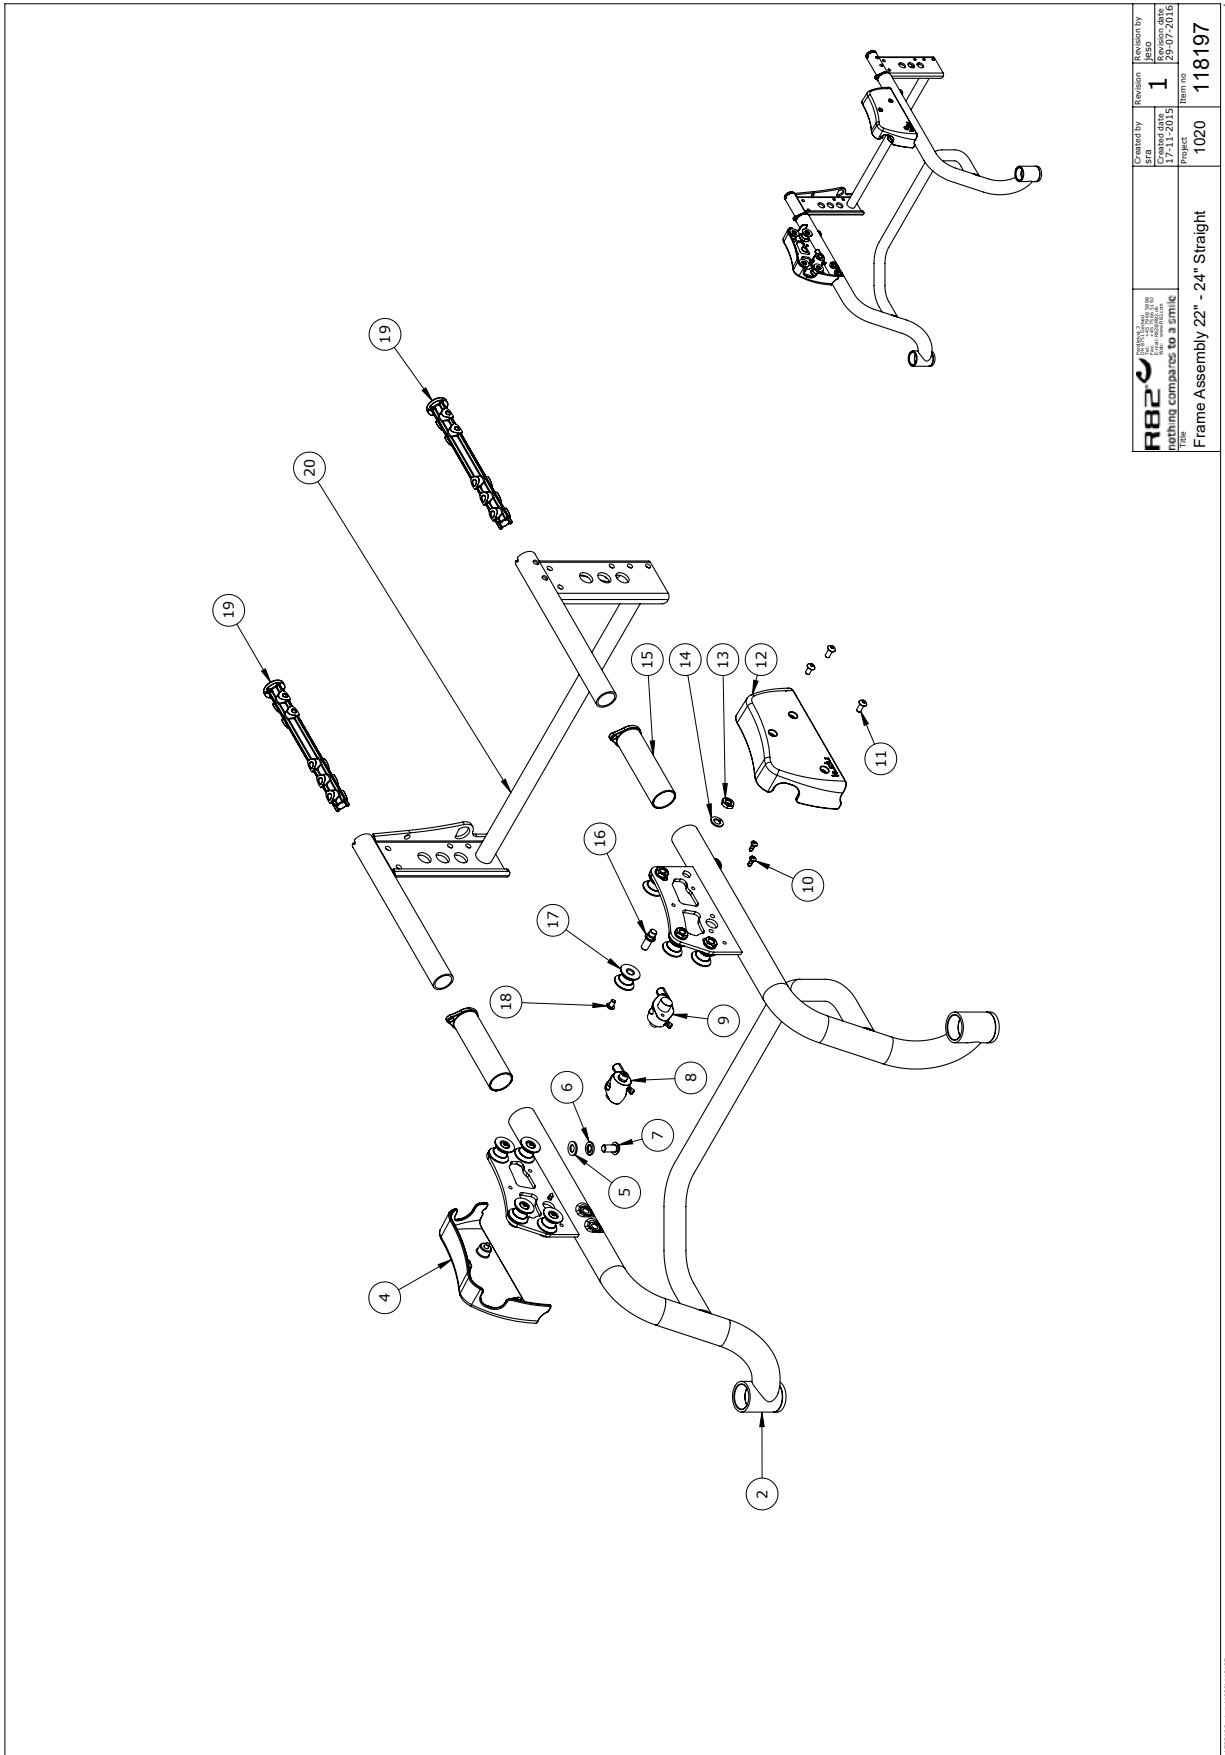

Frame assembly 22"/24" Straight (118197-x)

R82 R82 A/S Parallelvej 3 8751 Gedved Denmark Tel: +45 79 68 58 88 Fax: +45 75 66 51 92 E-mail: R82@etac.com Web: etac.com	Created by SFB Created date 29-07-2010	Checked by JMSO Checked date 29-07-2010	Revision by JMSO Revision date 29-07-2010	
	Project 1020	Part no. 118197	Item no. 118197	Item no. 118197

C:\PMP\pmp\118197