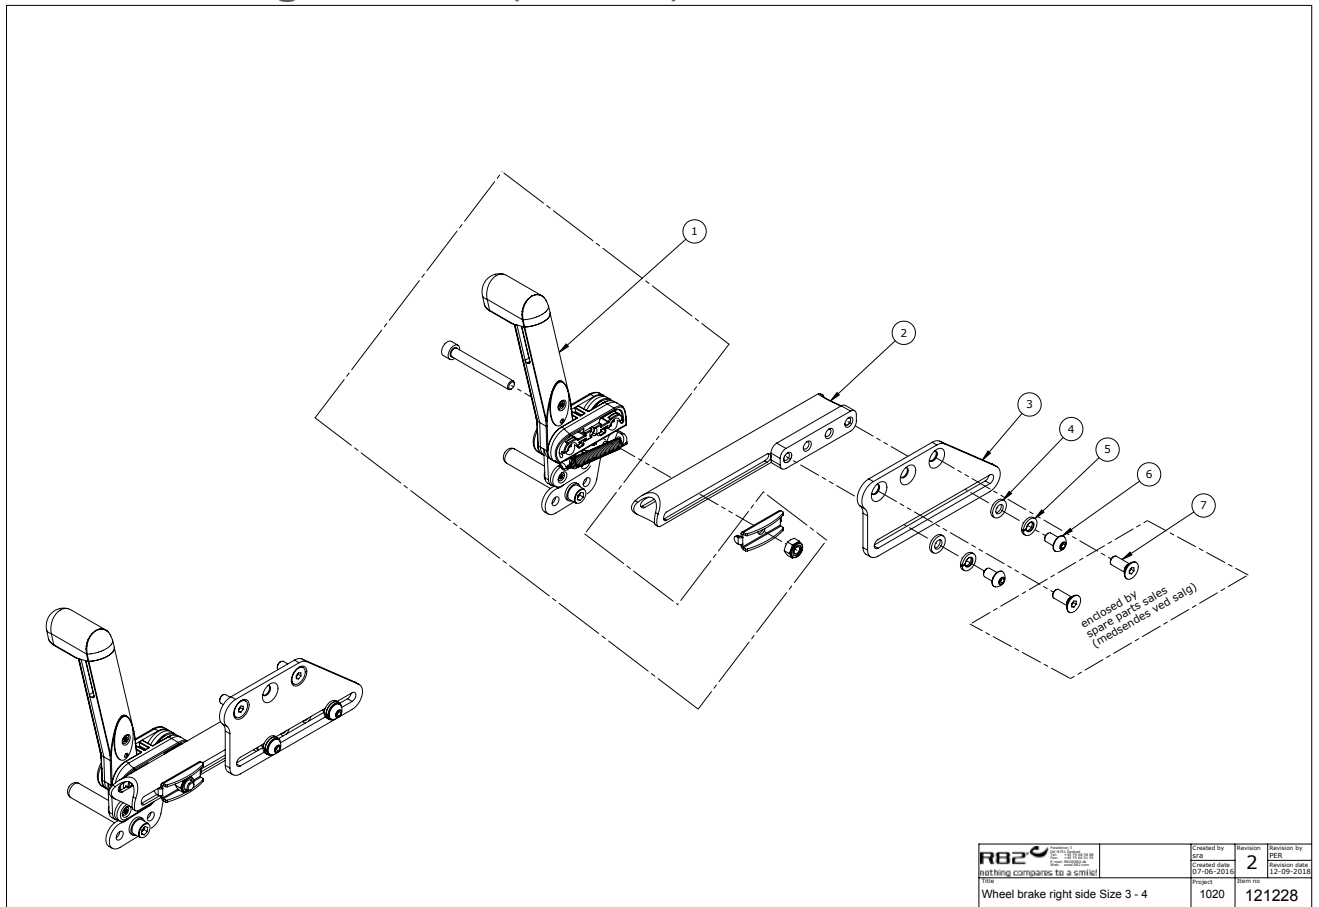

Wheel brake, right, size 3-4 (121228)

Item numbers for Wheel brake, right, size 3-4 (121228)

Position	Art nr.	Description	Quantity	Unit of measure	Ean kode
1	2983101	Brake for KUDU, Right	1	PCS	5707292631367
2	116328	Bracket for brake	1	PCS	5707292623676
3	116325	Plate for brake left	1	PCS	5707292624505
4	1103000	Fazet washer 6mm	2	PCS	5707292140289
5	1100800	Center spring washer 6mm	2	PCS	5707292140166
6	0641200	Button head screw 6x12	2	PCS	5707292139252
7	0609729	Stainless insex 6x16	2	PCS	5707292435330