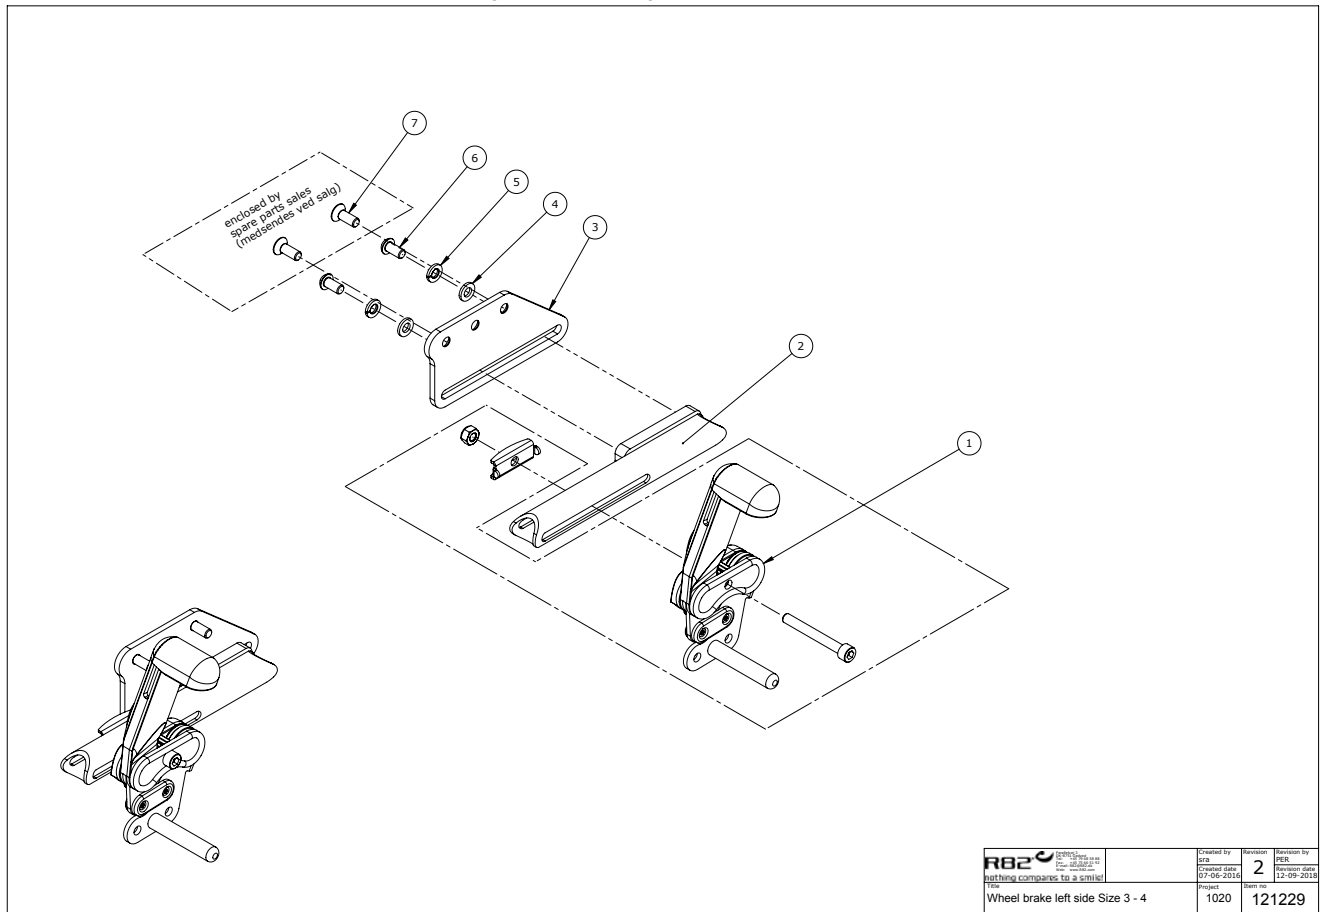

Wheel brake, left, size 3-4 (121229)

Item numbers for Wheel brake, left, size 3-4 (121229)

Position	Art nr.	Description	Quantity	Unit of measure	Ean kode
1	2983100	Brake for KUDU - Left.	1	PCS	5707292631329
2	116328	Bracket for brake	1	PCS	5707292623676
3	116326	Plate for brake right	1	PCS	5707292624512
4	1103000	Fazet washer 6mm	2	PCS	5707292140289
5	1100800	Center spring washer 6mm	2	PCS	5707292140166
6	0641200	Button head screw 6x12	2	PCS	5707292139252
7	0609729	Stainless insex 6x16	2	PCS	5707292435330