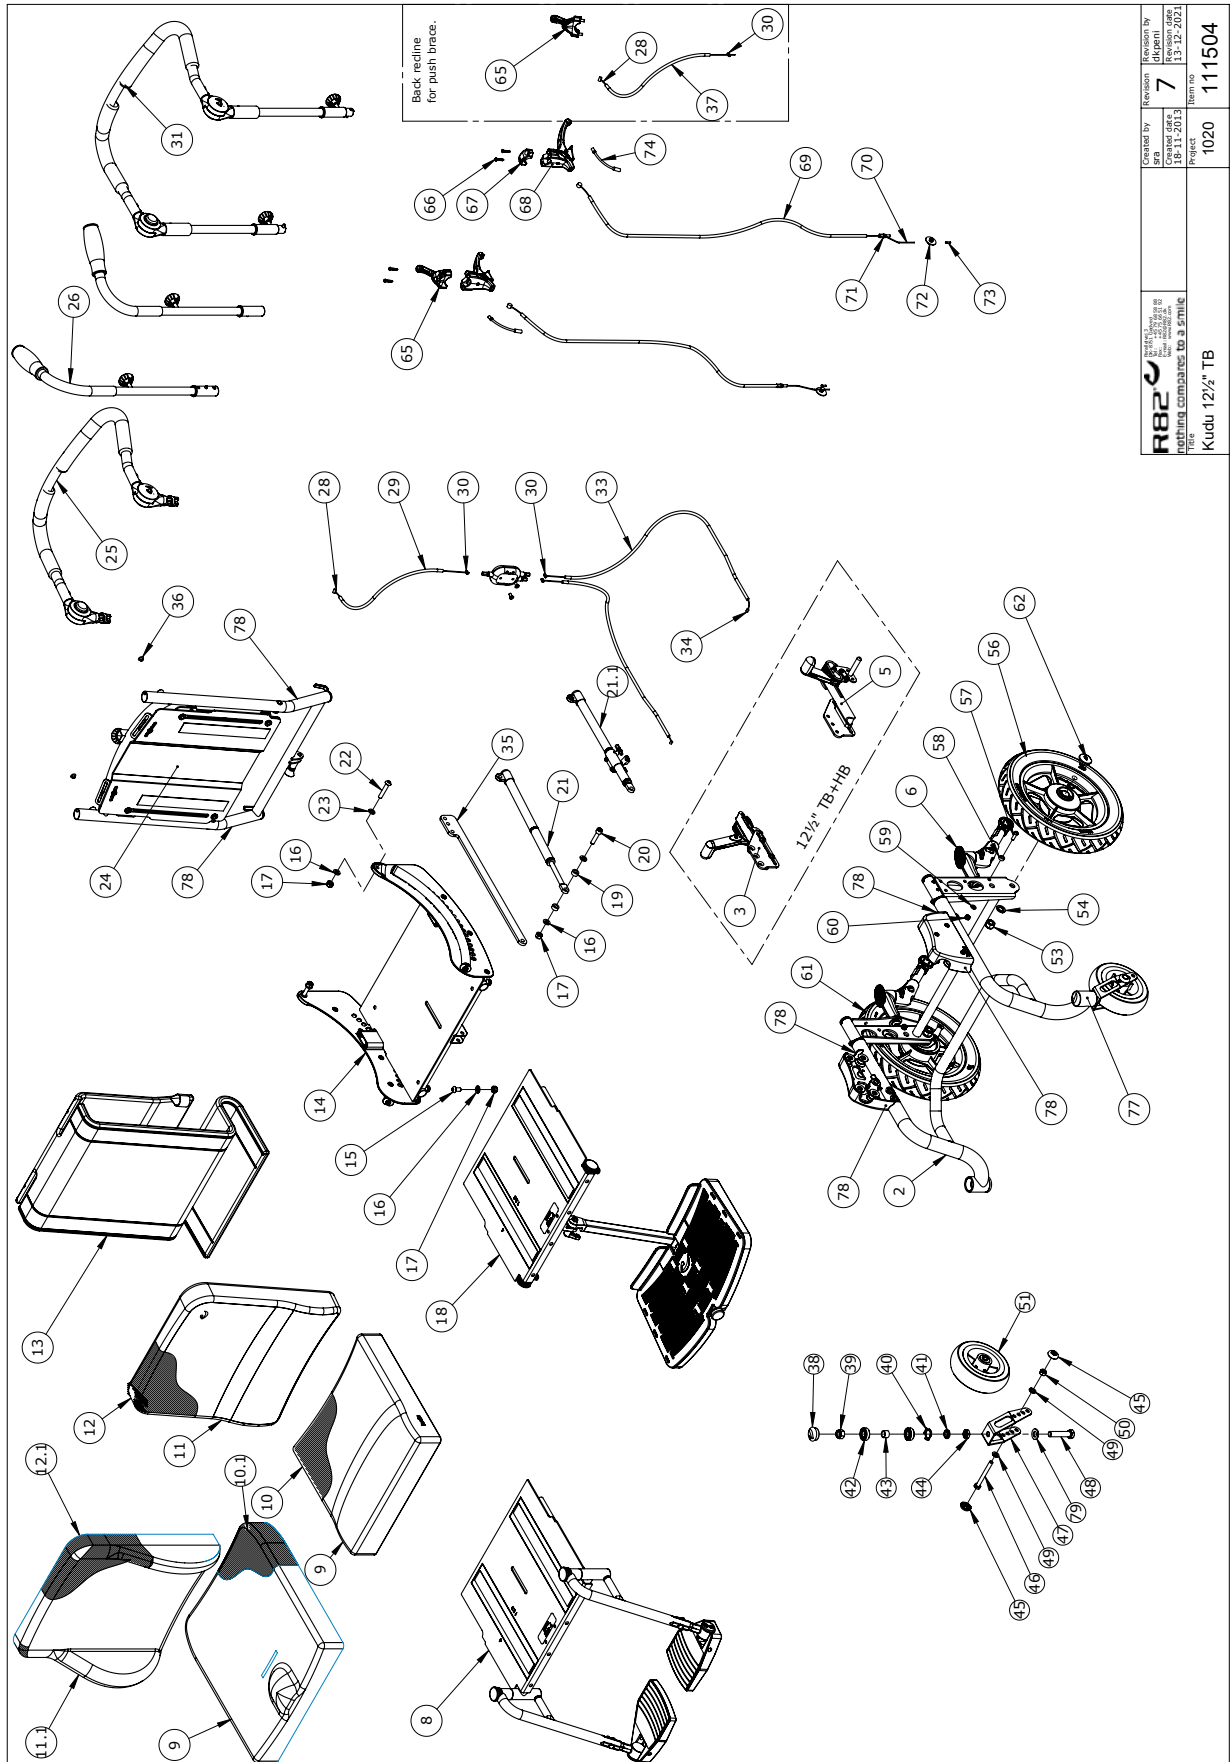

Kudu with 12½" drum brake rear wheels (111504)

  R82 A/S Kudu 12½" TB	Created by SKK	Revision 7	Drawn by dkppn
	Created date 18-11-2013	Revision date 13-12-2021	Part no. 111504
Part name Kudu 12½" TB		Part no. 1020	Part no. 111504

© 2021 R82 A/S. All rights reserved.