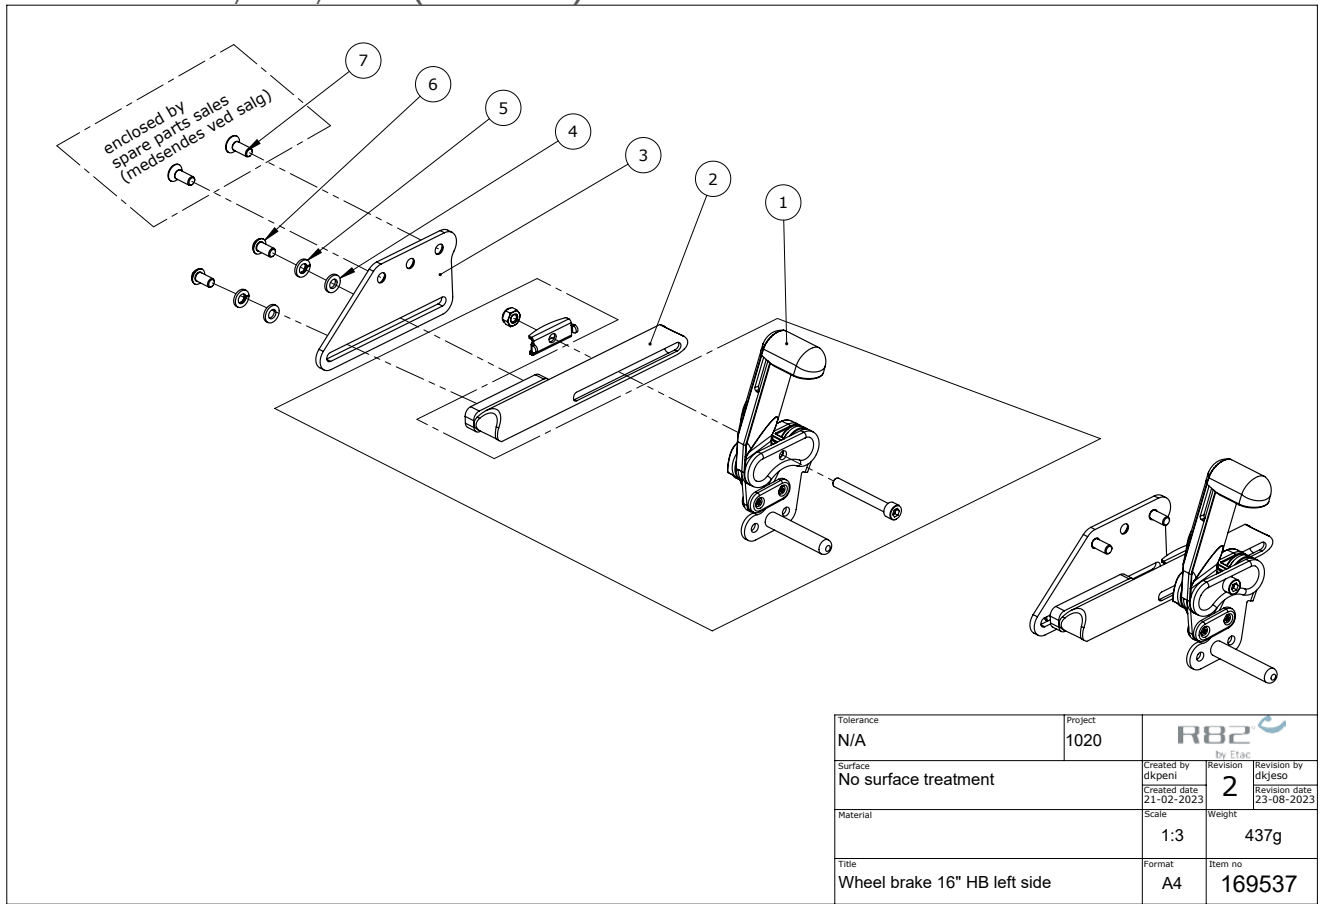

Wheel brake, left, 16" (169537)

Item numbers for Wheel brake, left, 16" (169537)

Position	Art nr.	Description	Quantity	Unit of measure	Ean kode
1	2983101	Brake for Kudu, left	1	PCS	5707292631367
2	116328	bracket for brake	1	PCS	5707292623676
3	116325	Plate for brake left/right	1	PCS	5707292624505
4	1103000	W6x12, fazet washer 6mm	2	PCS	5707292140289
5	1100800	M6x11 spring washer 6 mm	2	PCS	5707292140166
6	0641200	M6x12 FZB button head	2	PCS	5707292139252
7	0609729	Stainless insex M6x16	2	PCS	5707292435330