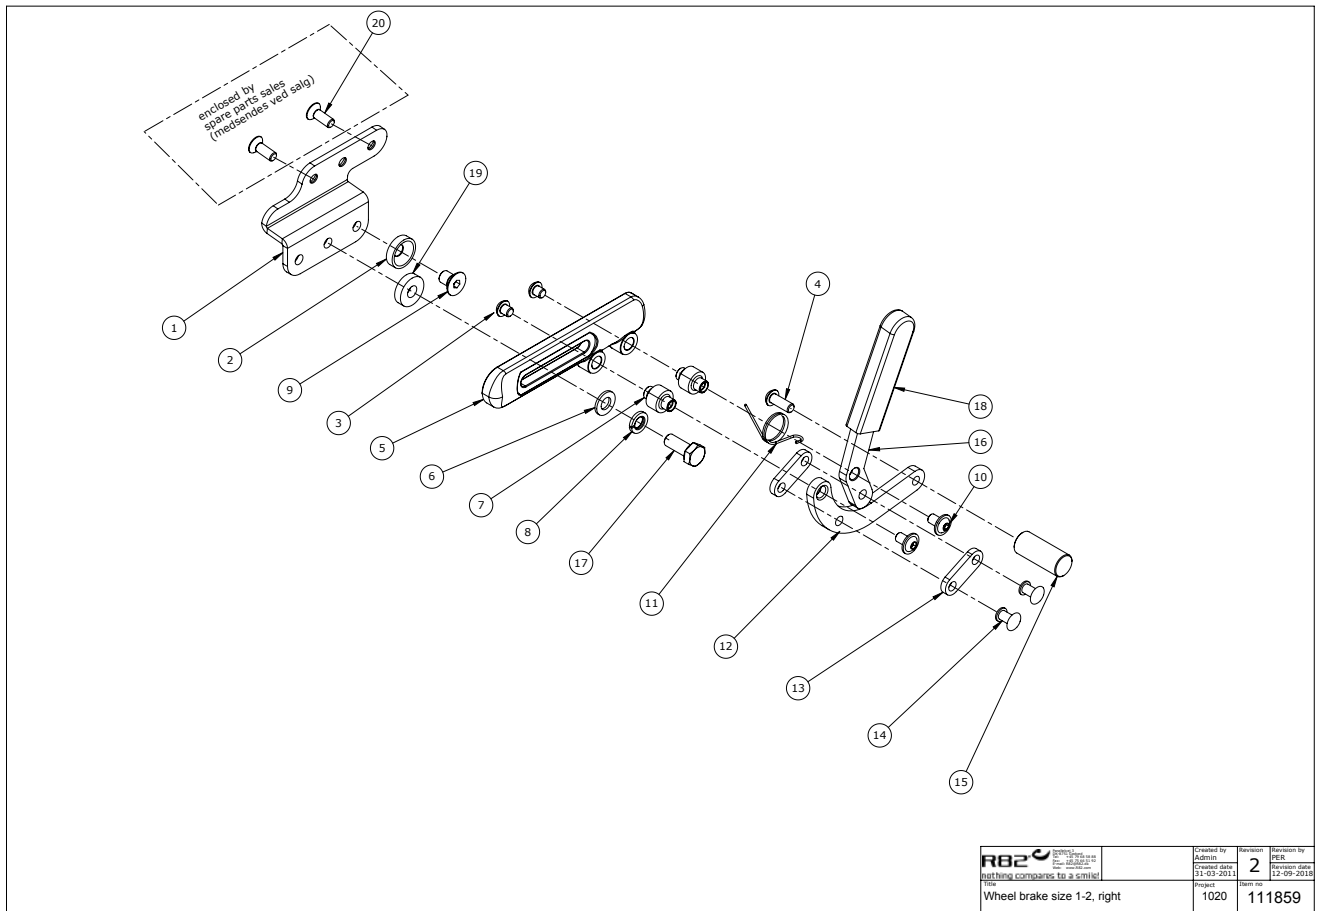

Wheel brake, right, size 1-2 (111859)

Item numbers for Wheel brake, right, size 1-2 (111859)

Position	Art nr.	Description	Quantity	Unit of measure	Ean kode
1	108881	Brake fix plate left side	1	PCS	5707292583093
2	108889	Spacer disc	1	PCS	5707292583109
3	0624802	Insex countersunk M8x12	1	PCS	5707292589309
4	0631961	Buttonhead M6x6,zn/fe&black	2	PCS	5707292577764
5	100983	Brake housing left	1	PCS	5707292574503
6	1105080	Stainless washer 8mm	1	PCS	5707292140364
7	6109200	M6 thread bush, braking system	2	PCS	5707292185952
8	1100500	Spring washer 8mm, stainless	1	PCS	5707292140142
9	0602540	Hexagon Head Screw M8X20, A2	1	PCS	5707292602459
10	0641600	Button head screw 6x16	1	PCS	5707292139269
11	74139	Spring for brake, right	1	PCS	5707292377517
12	111863	Brake lever size 1-2	1	PCS	5707292587725
13	72338	Mounting 12x4x34,5	2	PCS	5707292107794
14	0503175	Black case, Ø6,35x17,5mm	2	PCS	5707292137258
15	72337	Brake ratchet	1	PCS	5707292107787
16	111861	Wheelbrake handle, R size 1+2	1	PCS	5707292587701
17	0641100	B.h. W/flange M6x10	2	PCS	5707292139245
18	2500512	Rubber cap for Panther brake	1	PCS	5707292143730
19	111858	Spacer disc Ø8	1	PCS	5707292587695