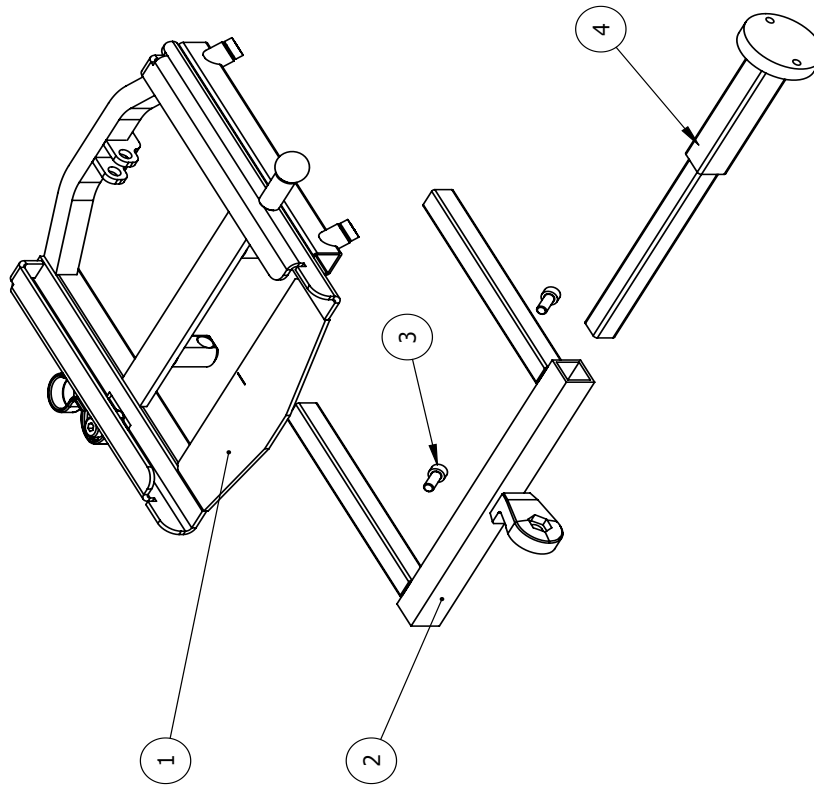

Communication Aid Assembly

Pos no.	Qty.	Item no.	Description.
1	1	T-Frame X-panda indoor	
2	1	139126	Communication aid bracket(size2 footrest)
3	2	0602200	M6*16-CY-FZB-A-8.8
4	1	138974	Communication Aid Bracket

Tolerance	Project	R82 nothing compares to a smile
Surface	Tool	Created by PER
Material	Revision	PER
	Created date	30-08-2018
	Revision date	04-09-2018
	Scale	1:4
	Weight	2560g
Title	Item no	139849
Communication Aid Assembly		Format A4