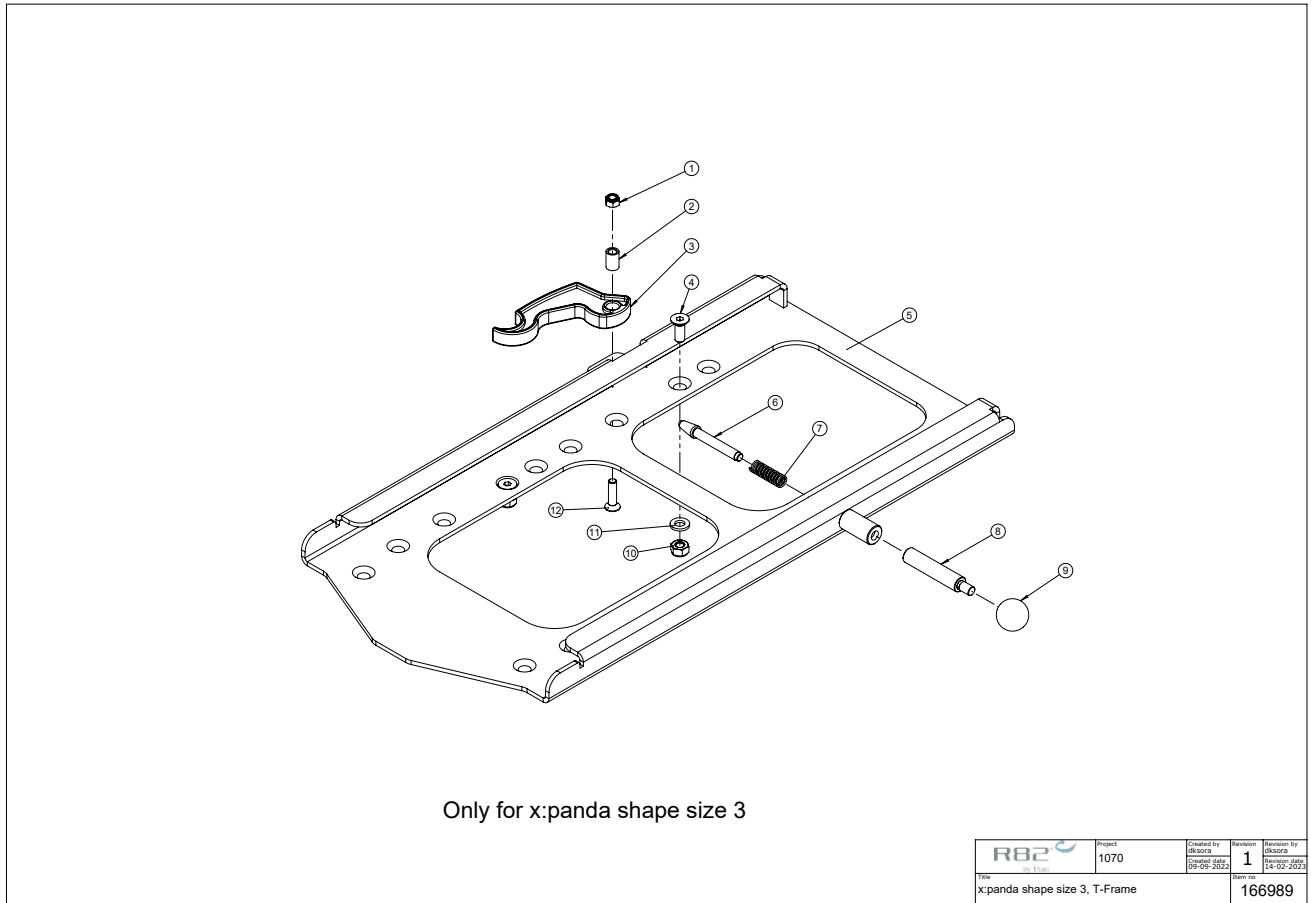

Adaptor for x:panda shape size 3, kit 905090

Item numbers for Adaptor for x:panda shape size 3, kit 905090

Position	No.	Description	Quantity	Unit of Measure	Ean code
1	1606300	Lock nut 5 mm	1	PCS	5707292141354
2	75641	Bush 5-8x11,8	1	PCS	5707292466501
3	75905	Clamping grip	1	PCS	5707292534590
4	0621600	Insex screw counters. 6x16	4	PCS	5707292138965
5	166990	T-Frame x:panda shape size 3	1	PCS	5707292976130
6	6113000	Spindle, t-part/frame	1	PCS	5707292186362
7	0310100	Pressure spring 0,9x8x23x10,5v	1	PCS	5707292135513
8	6118750	Handle x:panda	1	PCS	5707292530509
9	3502008	Knob handle Ø20 M6	1	PCS	5707292146830
10	1606500	Lock nut 6 mm	4	PCS	5707292141361
11	1105060	SS washer M6 6,4x12x1,6	4	PCS	5707292140357
12	0615020	Insex screw counters. 5x20	1	PCS	5707292138866