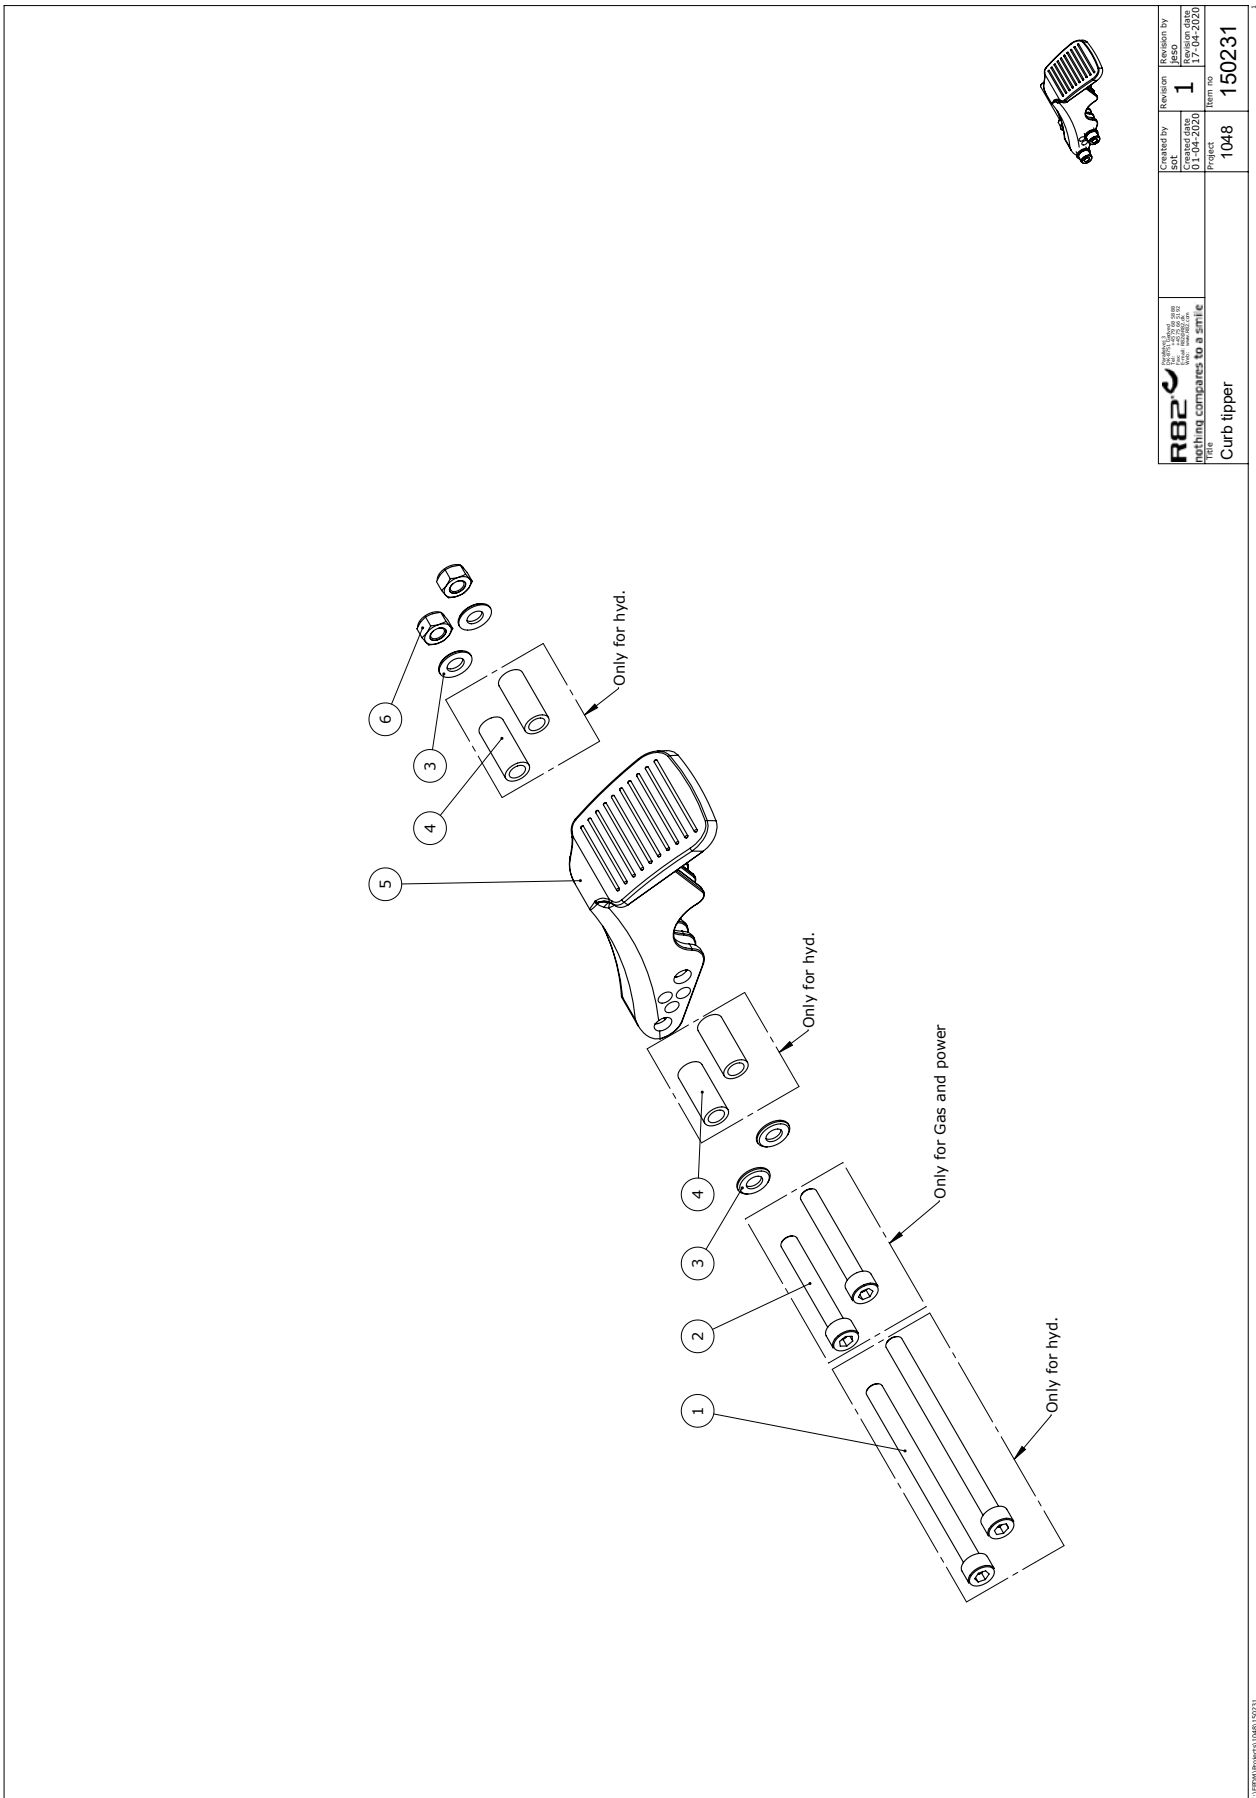

Threshold Assistance

  R82 A/S Nothing compares to a smile Title: Curb tipper	Created by 01-04-2020	Revision 1	Revision by 17-04-2020
	Project 1048	Item no 150231	

C:\Users\p\Documents\150231