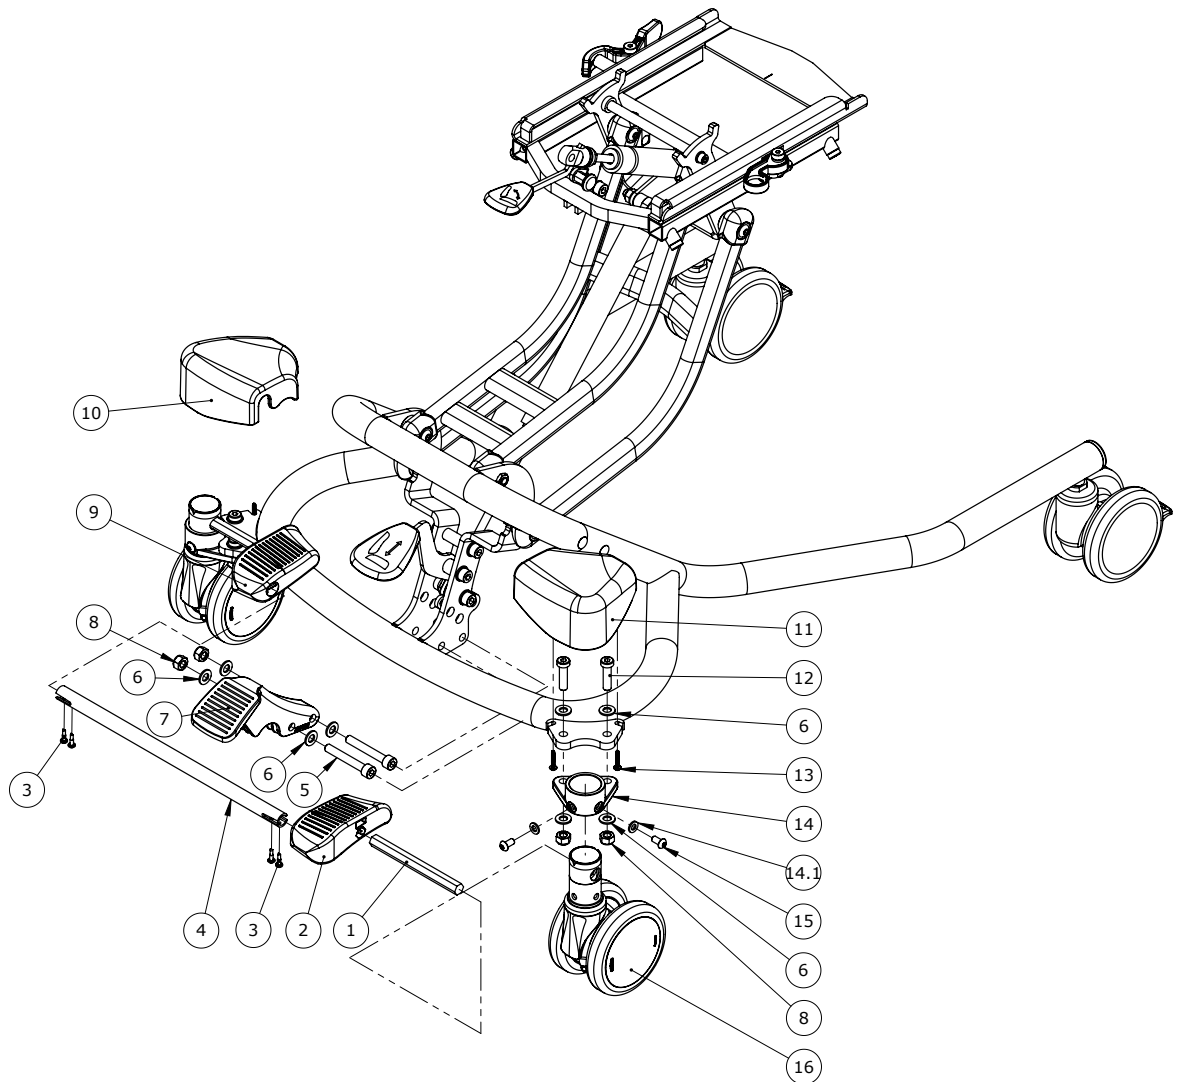

Foot operated central brake kit, size 2 - 3, gas and power (890012-2)

Item numbers for Foot operated central brake kit, size 2 - 3, gas and power (890012-2)

Position	No.	Description	Quantity	Unit of Measure	Ean code
1	139809	Hexagon bar CB size 2	2	PCS	5707292911315
2	139041	Pedal for central brake R	1	PCS	5707292910844
3	1811200	Sheet metal screw 3,5x13 phx	4	PCS	5707292141712
4	138840	Tube for central brake	1	PCS	5707292911322
5	0603600	Insex screw 8x55	2	PCS	5707292138262
6	1103200	Fazet washer 8x16x1,5mm, FZB	12	PCS	5707292140296
7	139326	Tip support	1	PCS	5707292910868
8	1607000	Lock nut 8mm, large pack	6	PCS	5707292141378
9	139067	Pedal for central brake L	1	PCS	5707292910851
10	139871	Str.2/3 Central Brake Cover L	1	PCS	5707292910837
11	139814	Str.2/3 Central Brake Cover R	1	PCS	5707292910820
12	0603536	Insex lov head M8x30	4	PCS	5707292575326
13	0610620	screw ø3,5x20 DELTA PT A2	4	PCS	5707292903778
14	139818	Central brake adapter size 2	2	PCS	5707292910929
14.1	1105060	SS washer M6 6,4x12x1,6	4	PCS	5707292140357
15	0602193	Buttonhead - M6 x12, black	4	PCS	5707292900708
16	3006970	100mm dob.wheel w/central br	2	PCS	5707292877468