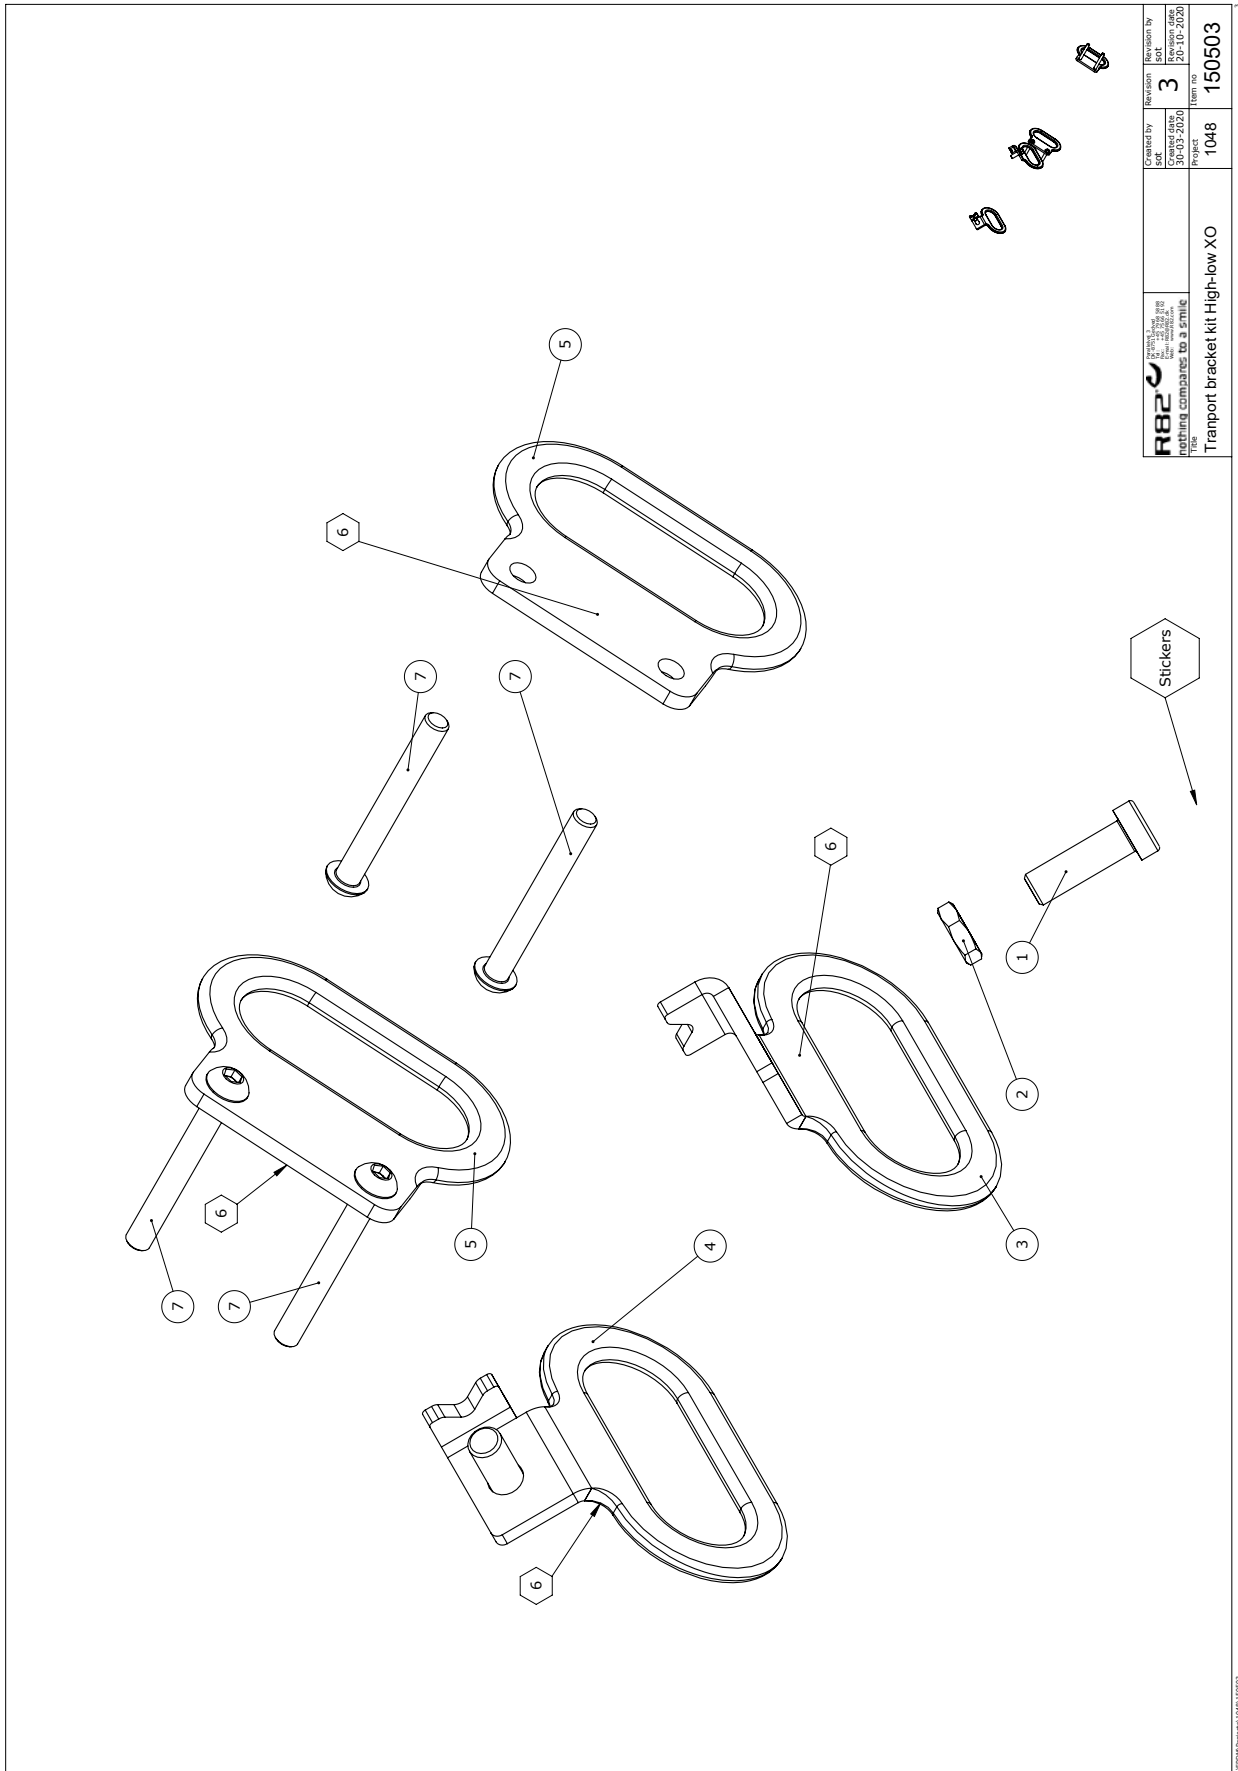

Transport Bracket

  R82 A/S Parallelvej 3 8751 Gedved Denmark nothing compares to a smile TRUK	Created by Set 30/03/2020	Revision Set 3	Revision by Set 20/10/2020
	Project 1048	Item no. 150503	Project 1048