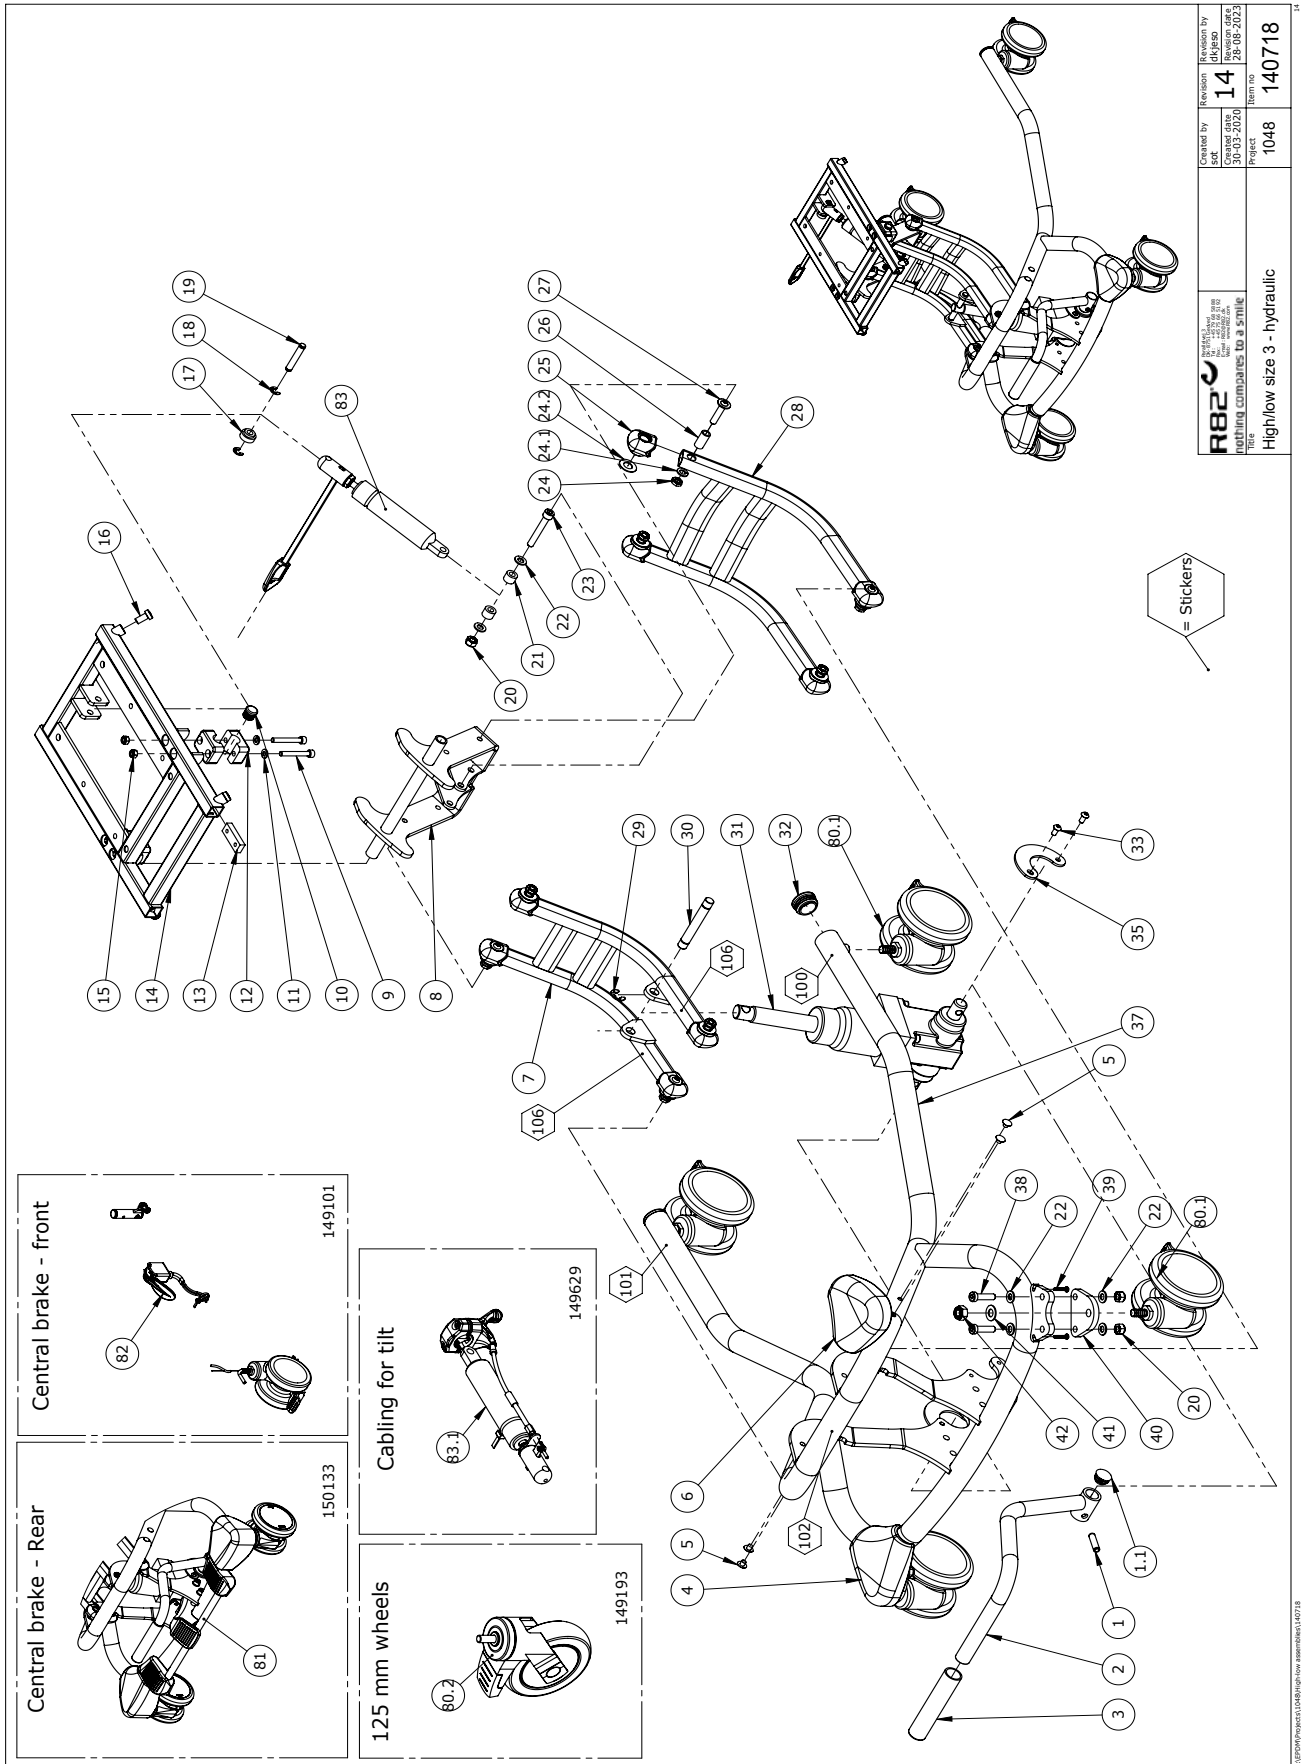

Size 3, Indoor Hydraulics

  R82 A/S Parallelvej 3 8751 Gedved Denmark	Revision by dby/psd 14	Revision 20-08-2025
	Create date 01-07-2021	Item no. 140718
Part no. 1048	High/low size 3 - hydraulic