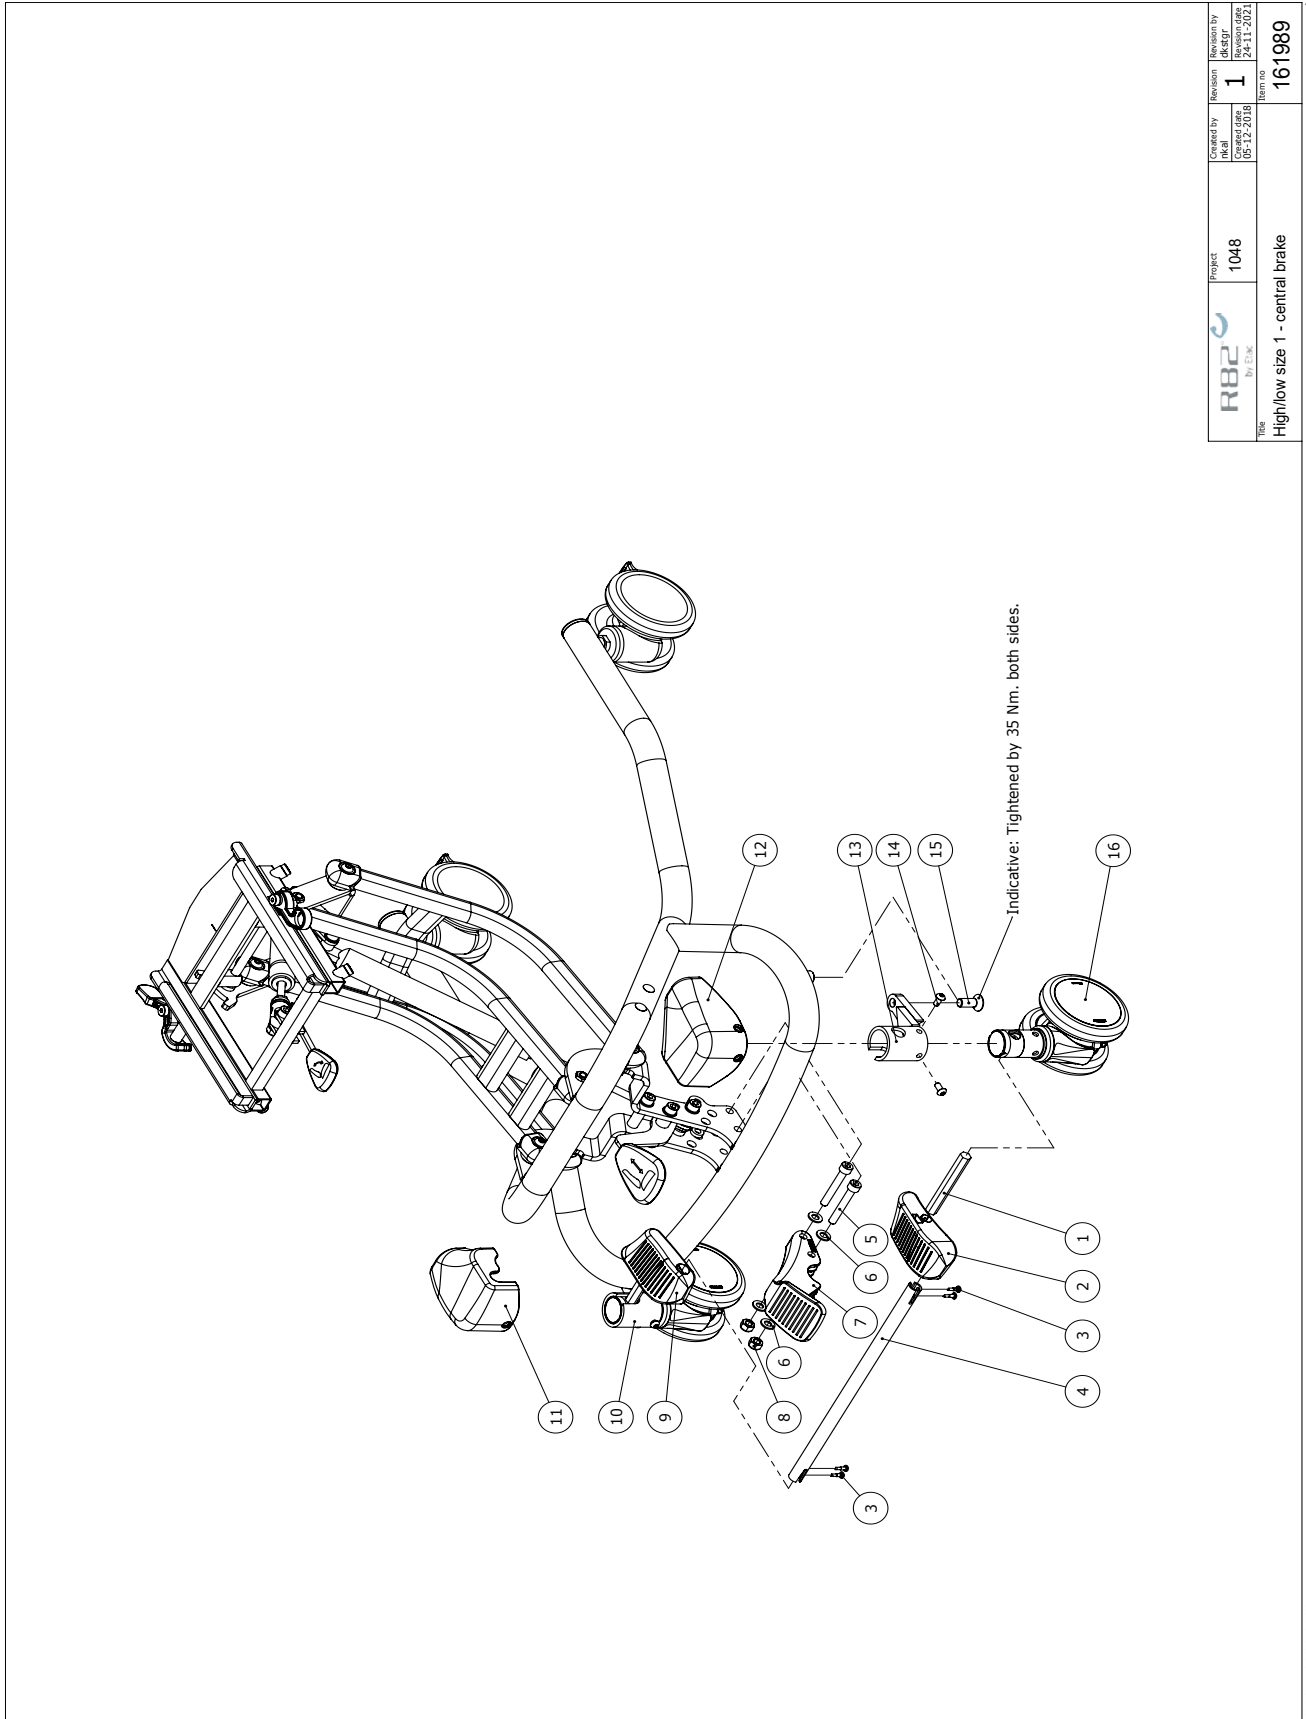

Size 1, Indoor Power- Central Brake

	Project	Revision by	Revision by
	1048	1	1
	Created date	Revision date	Item no
	05-12-2018	24-11-2021	161989
Title			
High/low size 1 - central brake