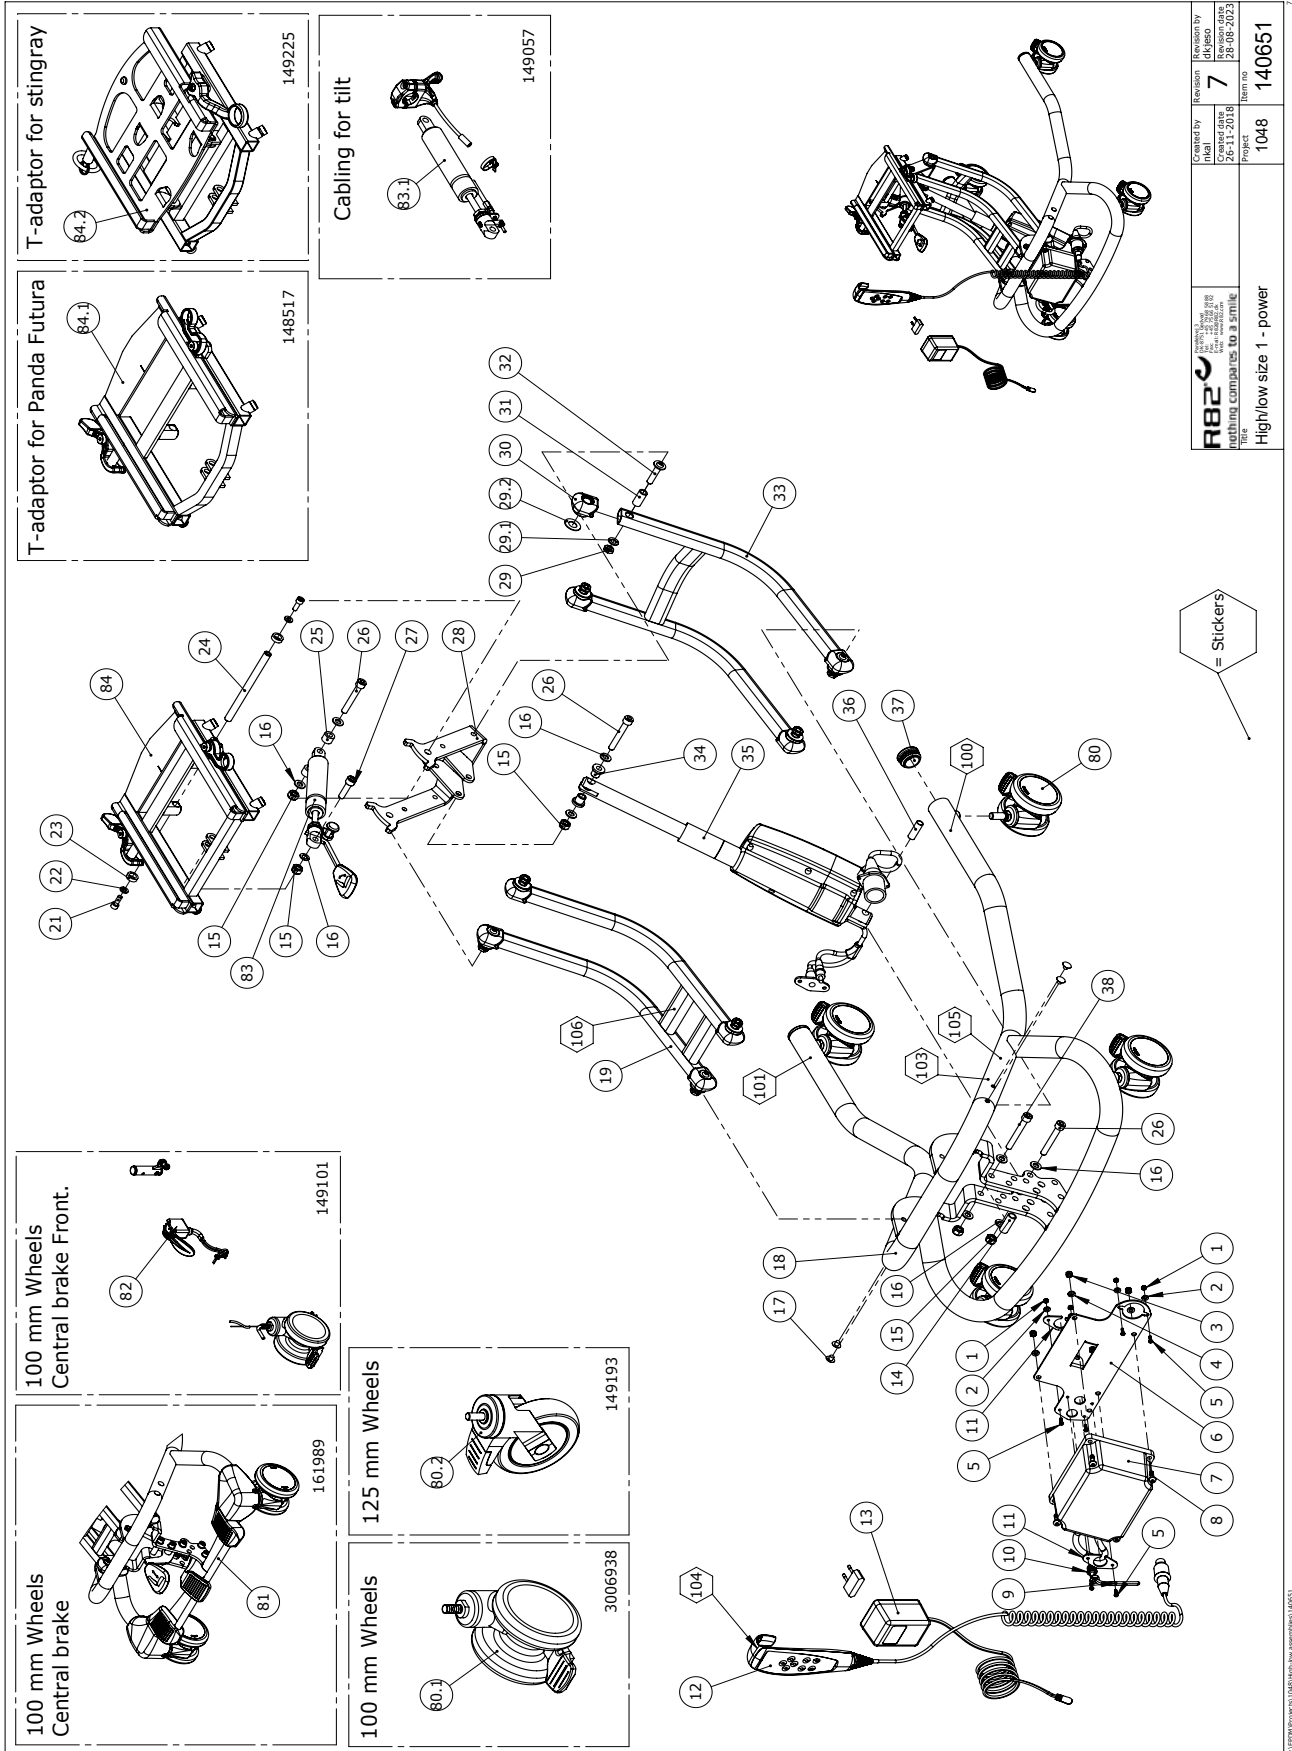

Size 1, Indoor Power

  R82 A/S Parallelvej 3 8751 Gedved Denmark	Created by Initial Date 26-11-2018	Revision dffler 7	Revision by Initial Date 28-08-2023
	Project 1048	Item no. 140651	High/low size 1 - power