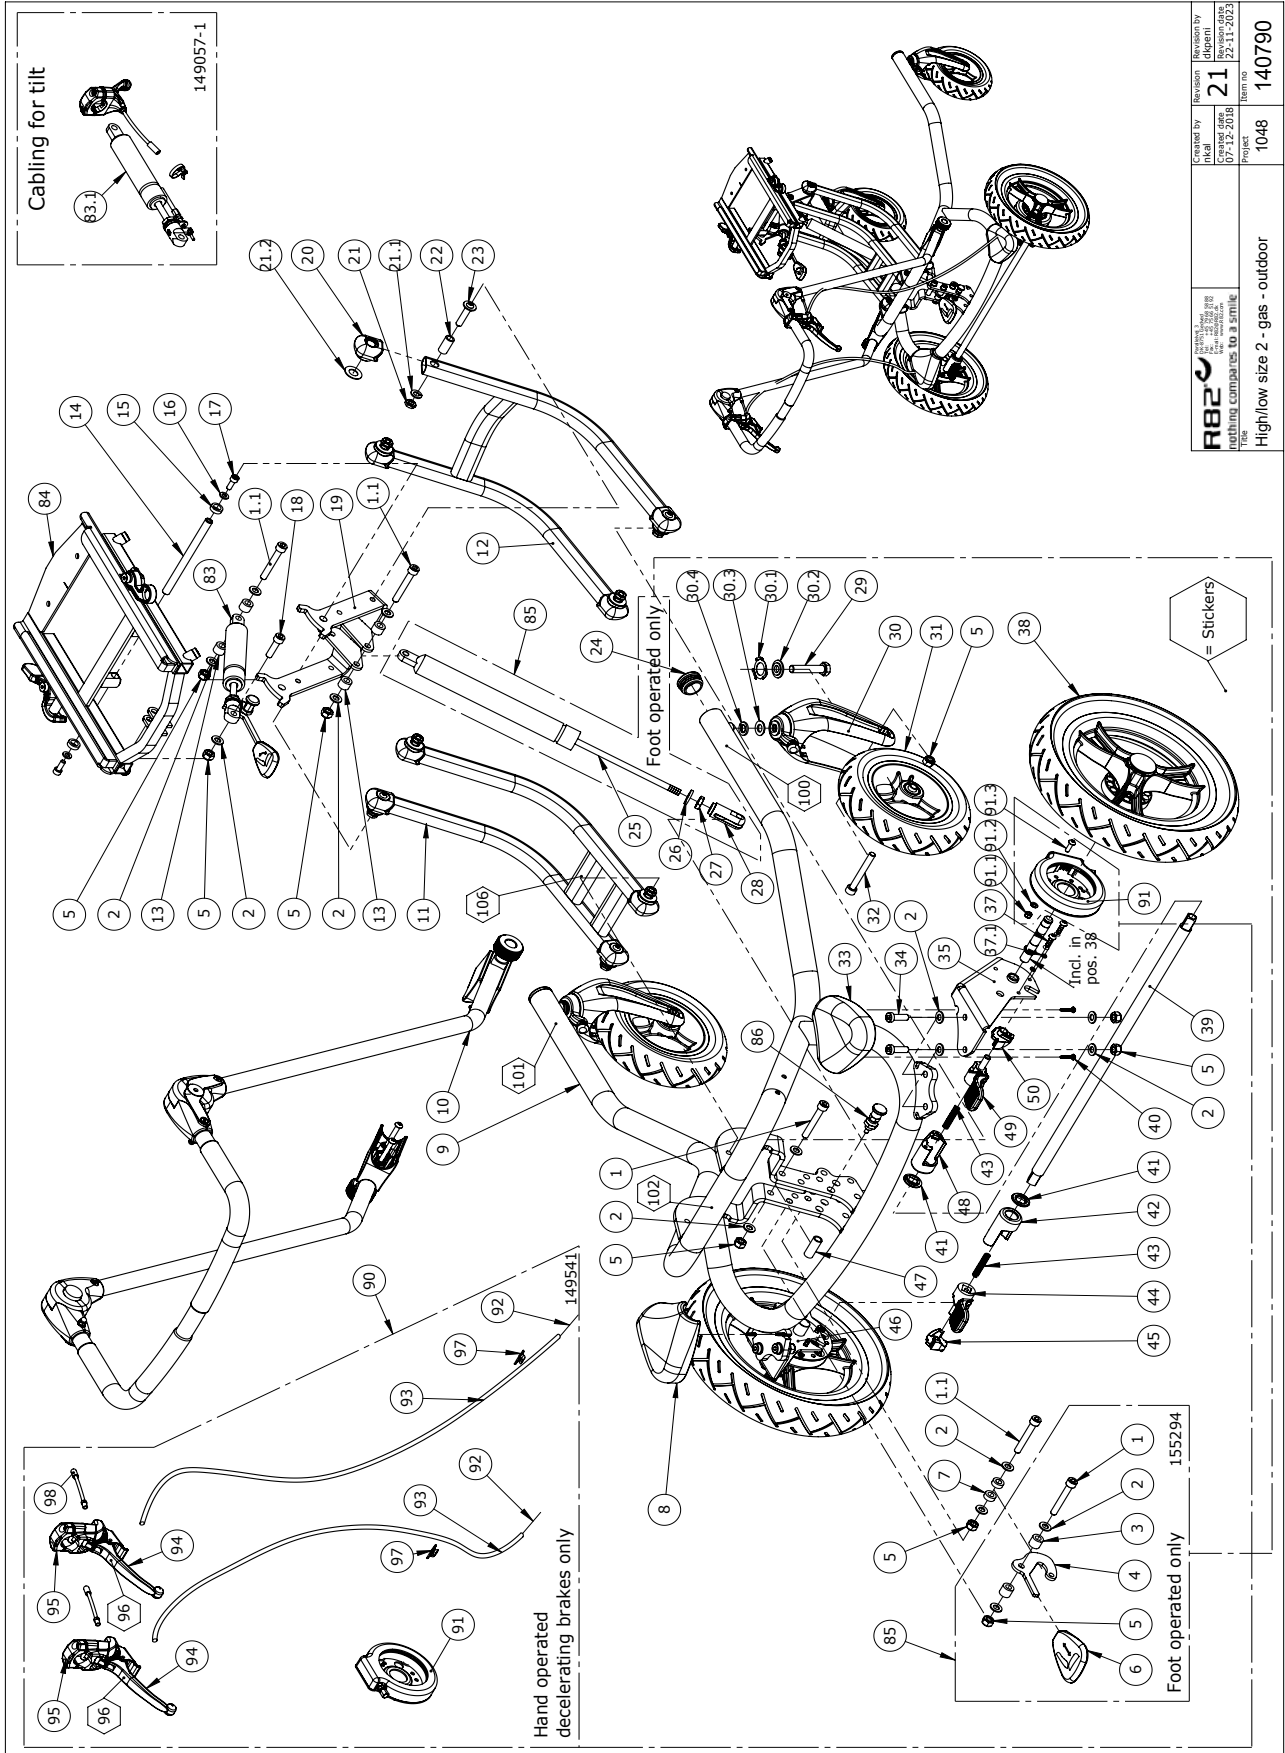

Size 2, Outdoor Gas

	Created by Mads 57-12-2018	Revision 21 18-11-2023
High/low size 2 - gas - outdoor	Project 1048	Item no 140790

C:\EPM\Projects\DKHighLow\assemblies\140790