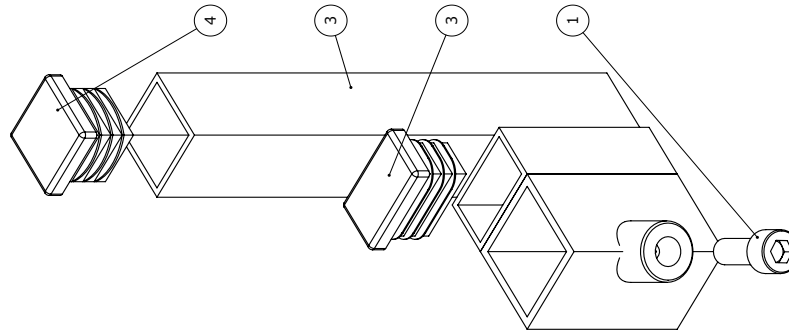

Bracket for Ekstra High Foot Support

Pos no.	Qty.	Item no.	Description.
1	1	0602205	M6*16-CY-SS-A-A2
3	1	82415	Rest-mounting
3	1	2506500	FRS25x15-B
4	1	2504500	FRS20x20-B

	Project	Created by	Revision	Revision by
		Jens	2	df/seo
		09/05/2020		04/10/2021
Title		Item no		
Bracket for ekstra high footsupport		85135