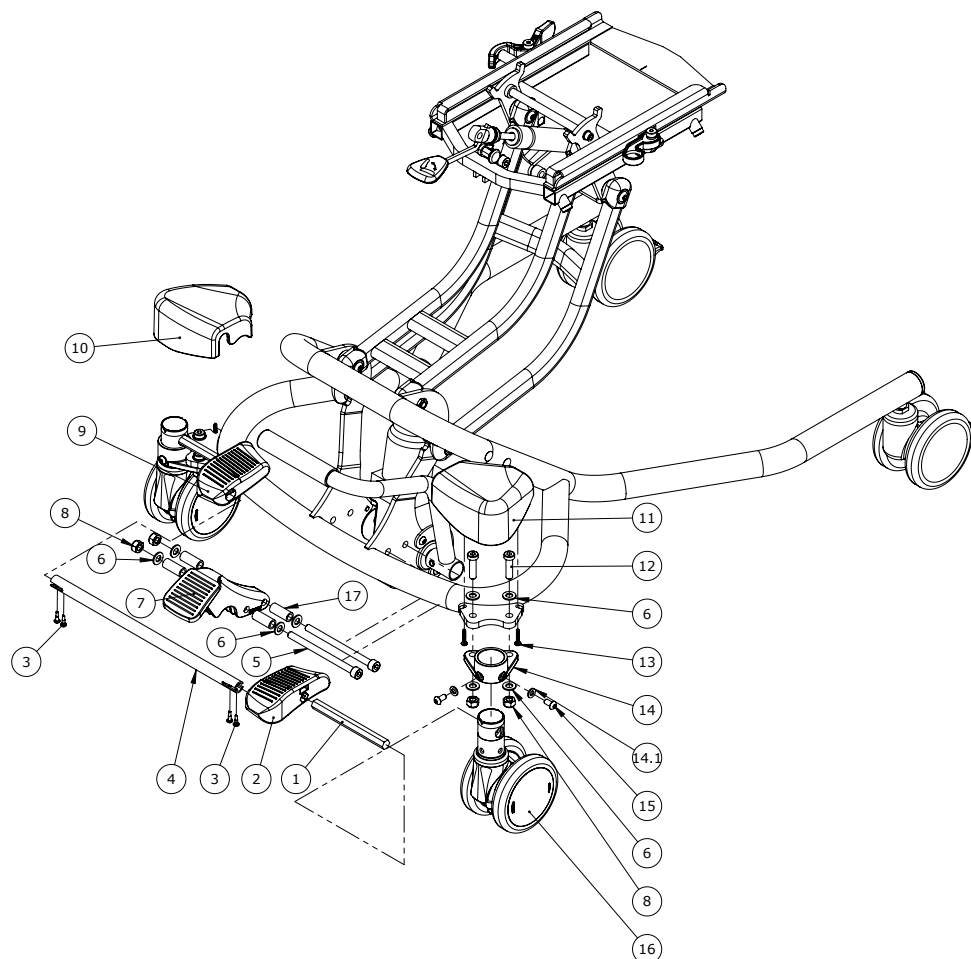

Foot operated central brake kit, size 3, hydraulic (890012-3)

Item numbers for Foot operated central brake kit, size 3, hydraulic (890012-3)

Position	No.	Description	Quantity	Unit of Measure	Ean code
1	139809	Hexagon bar CB size 2	2	PCS	5707292911315
2	139041	Pedal for central brake R	1	PCS	5707292910844
3	1811200	Sheet metal screw 3,5x13 phx	4	PCS	5707292141712
4	138840	Tube for central brake	1	PCS	5707292911322
5	0603975	Insex screw 8x110	2	PCS	5707292138330
6	1103200	Fazet washer 8x16x1,5mm, FZB	12	PCS	5707292140296
7	139326	Tip support	1	PCS	5707292910868
8	1607000	Lock nut 8mm, large pack	6	PCS	5707292141378
9	139067	Pedal for central brake L	1	PCS	5707292910851
10	139871	Str.2/3 Central Brake Cover L	1	PCS	5707292910837
11	139814	Str.2/3 Central Brake Cover R	1	PCS	5707292910820
12	0603536	Insex lov head M8x30	4	PCS	5707292575326
13	0610620	screw ø3,5x20 DELTA PT A2	4	PCS	5707292903778
14	139818	Central brake adapter size 2	2	PCS	5707292910929
14.1	1105060	SS washer M6 6,4x12x1,6	4	PCS	5707292140357
15	0602193	Buttonhead - M6 x12, black	4	PCS	5707292900708
16	3006970	100mm dob.wheel w/central br	2	PCS	5707292877468
17	150136	Distance bush for hyd. cb.	4	PCS	5707292914491