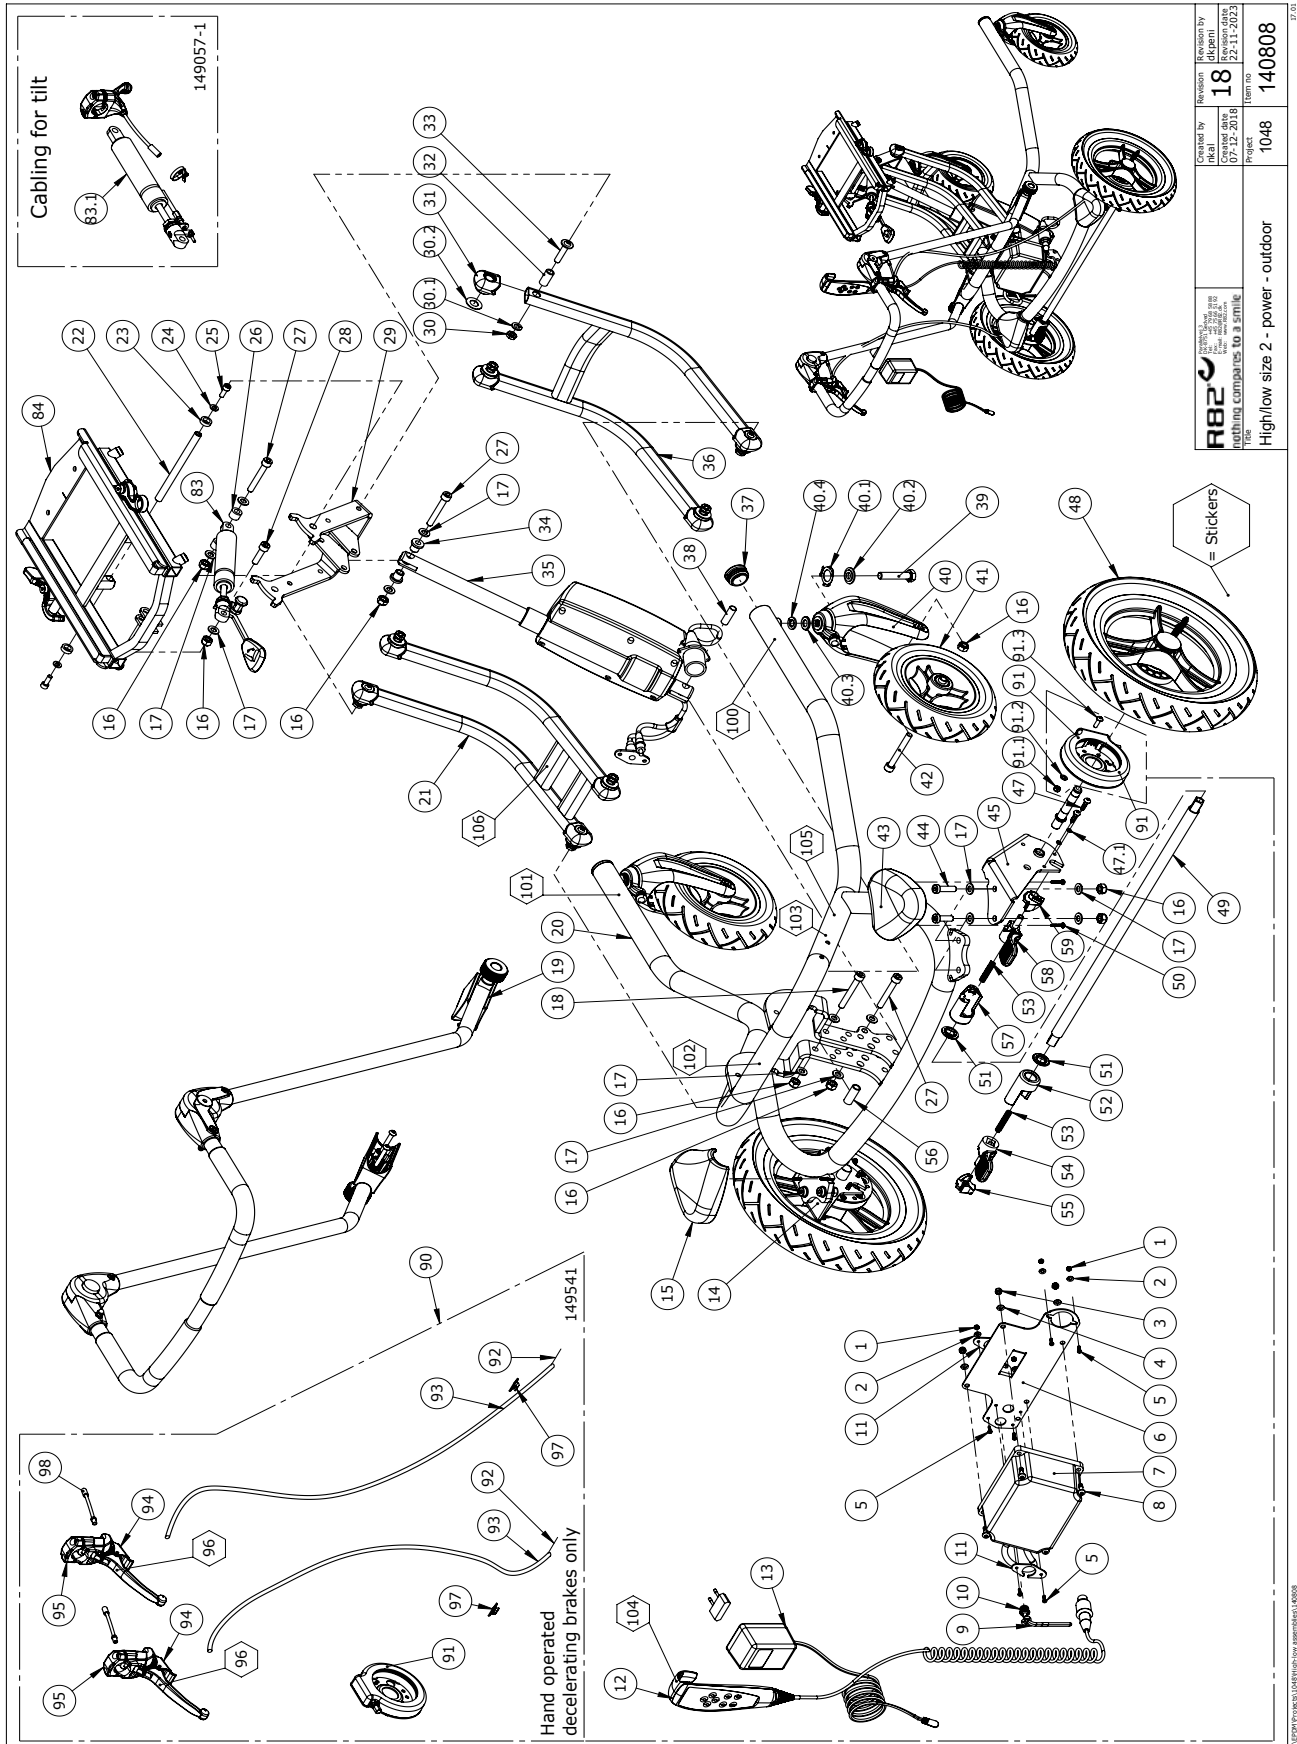

Size 2, Outdoor Power

  R82 A/S Parallelvej 3 8751 Gedved Denmark	Created by nikal	Revision 18	Revision by dikpeni
	Date 07-10-2018	Date 07-11-2018	Date 07-11-2018
Project High/low size 2 - power - outdoor	Item no. 1048	Item no. 140808	

© JYBA Power Solutions High/low assembly 140808 37.0