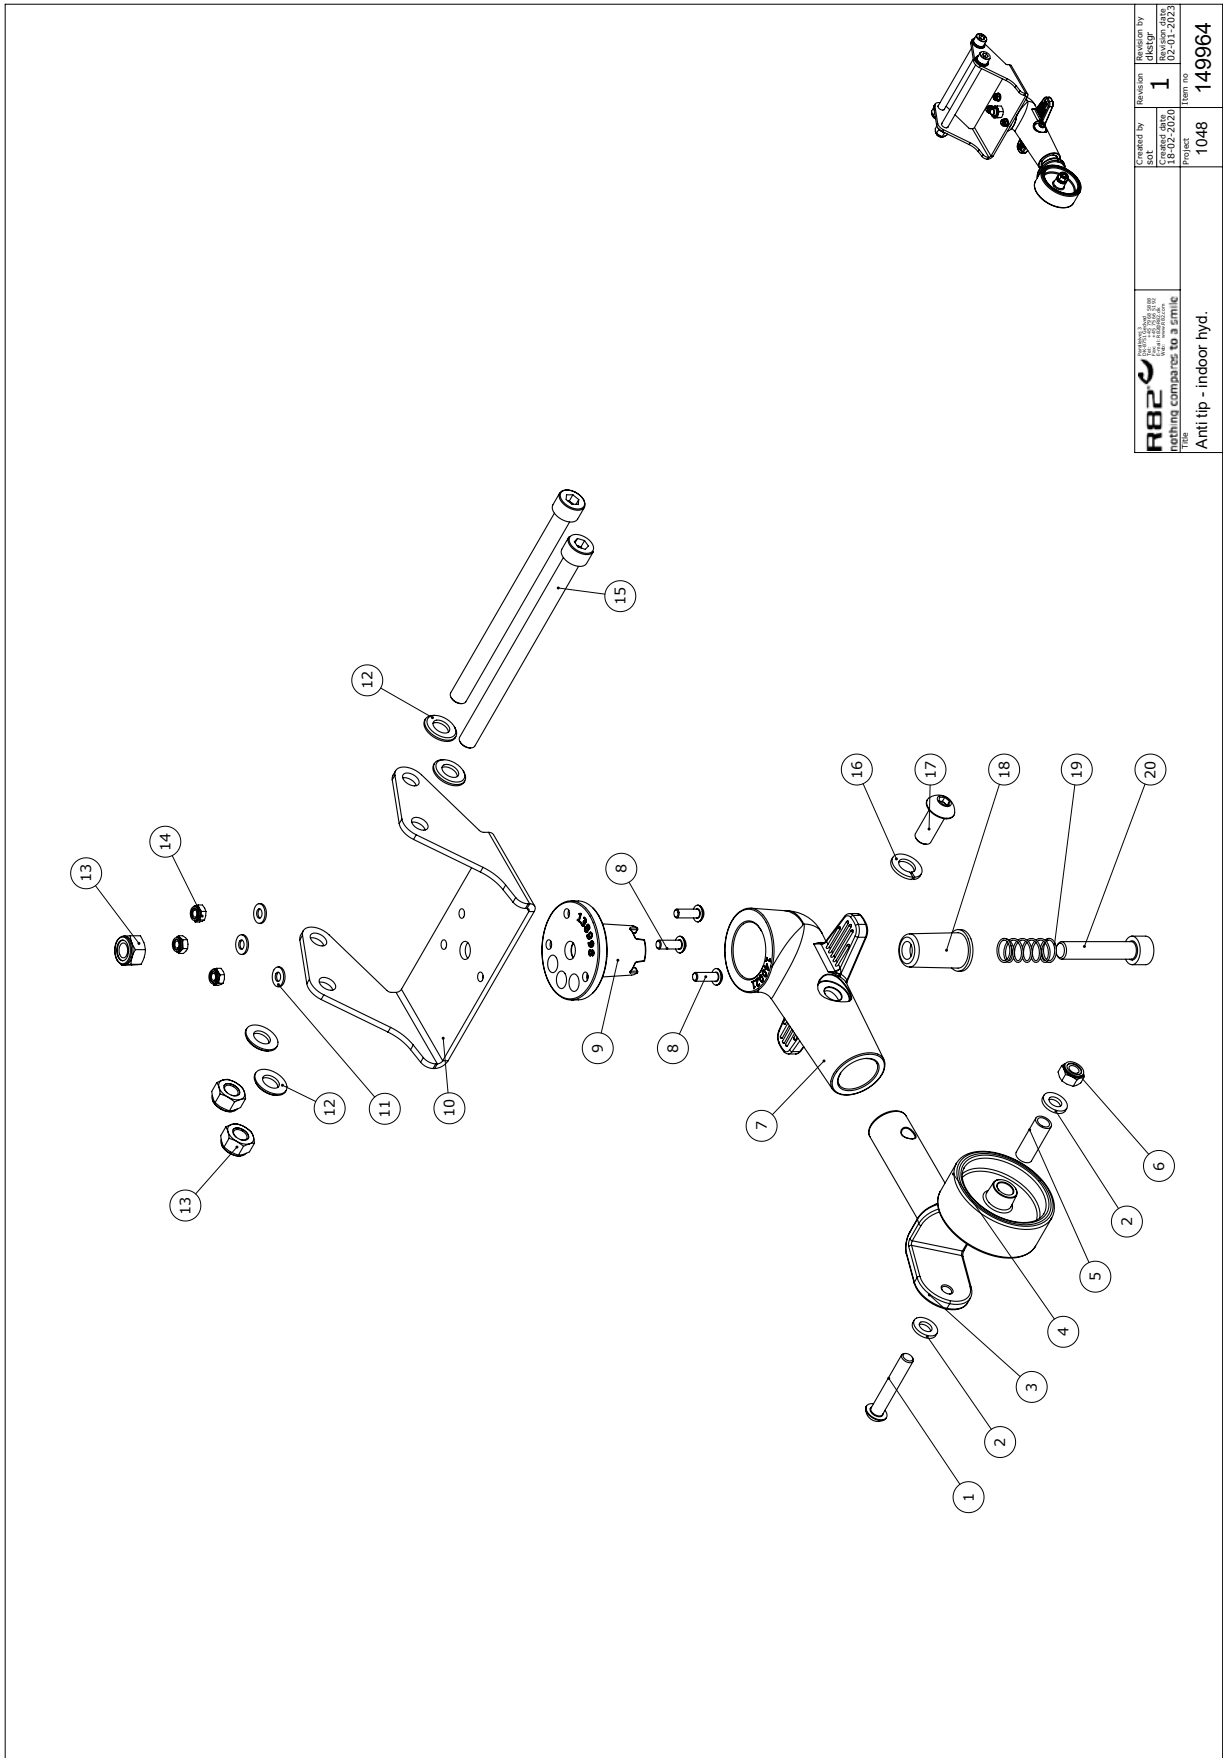

Anti Tip Indoor - for Hydraulic size 2 & 3

  R82 A/S Parallelvej 3 8751 Gedved Denmark	Created by 18-02-2020	Revision 1	Revision by dlestrp
	Project 1048	Item no 149964	Date 02-01-2023
Title Anti tip - indoor hyd.			

C:\BPP\Produktion\149964