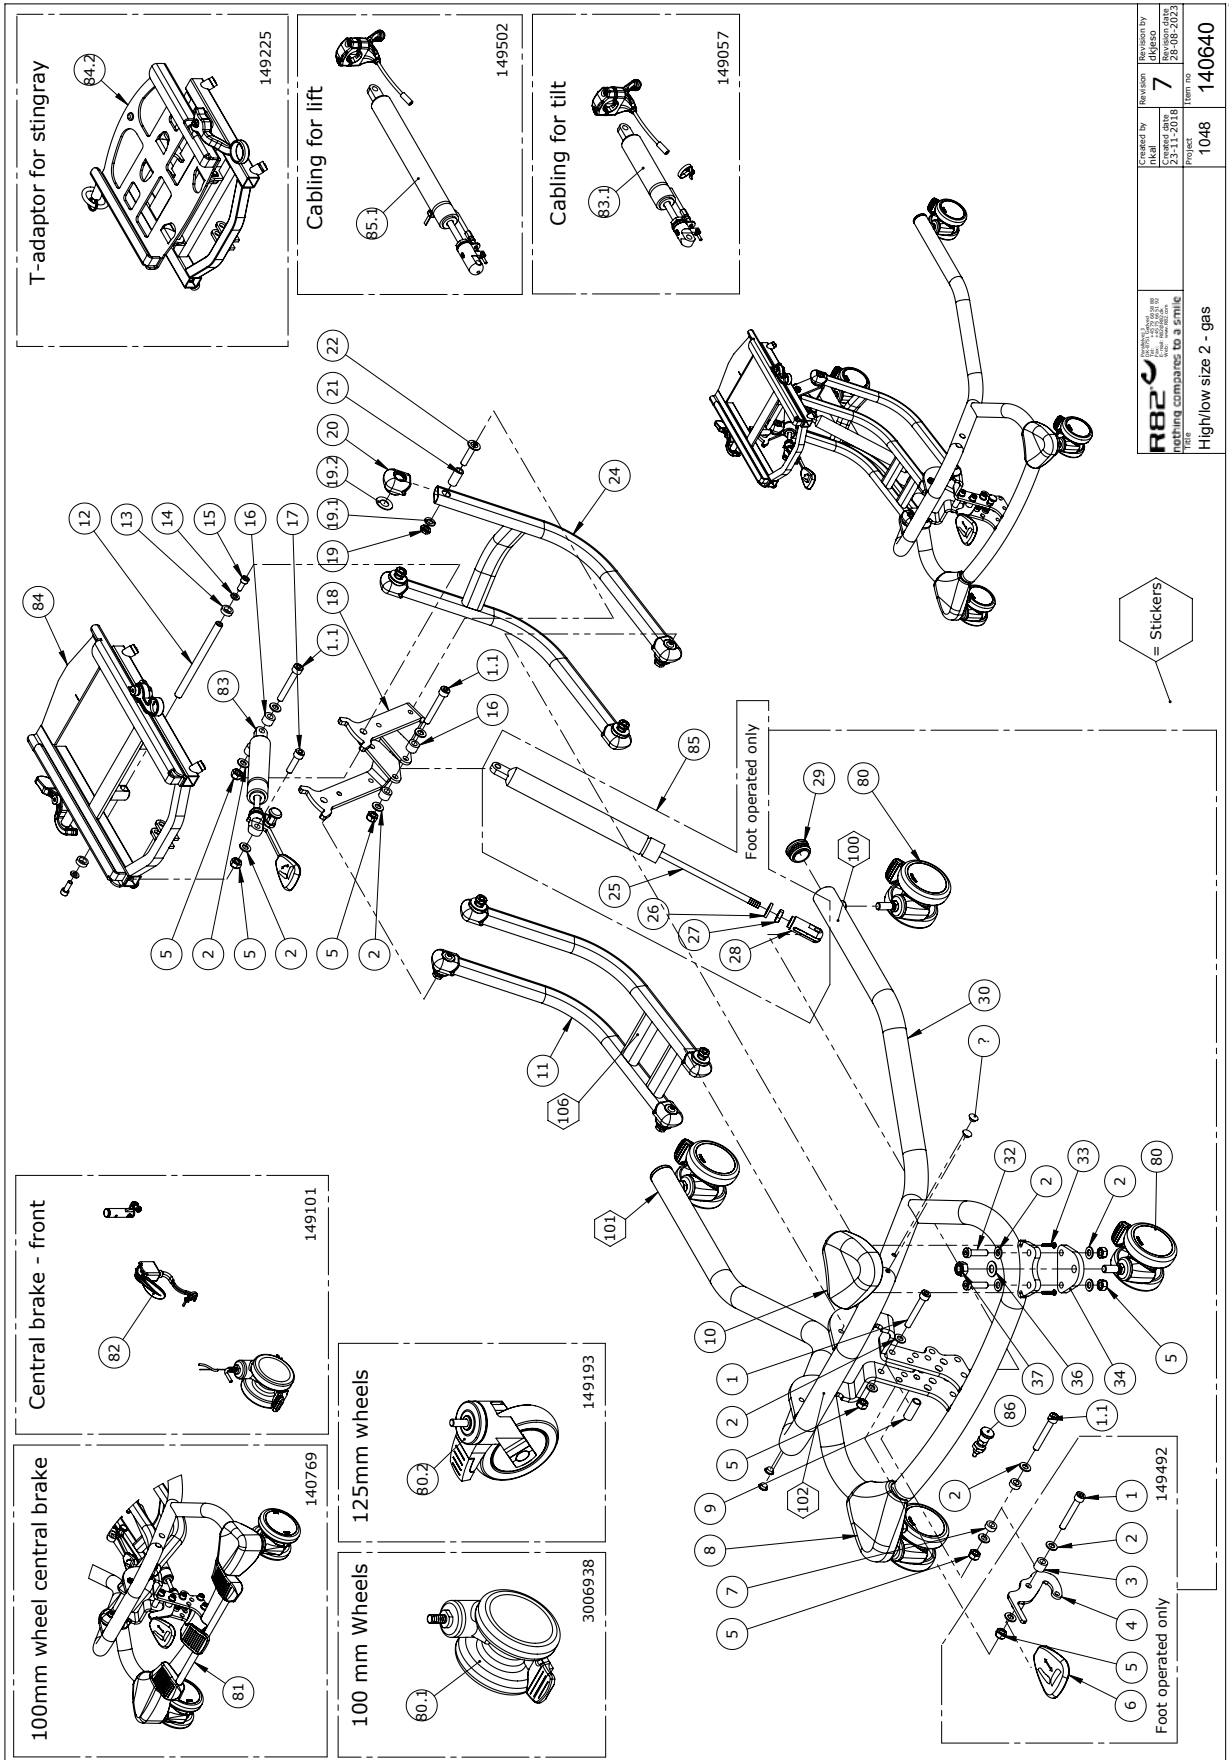

Size 2, Indoor Gas

R82 Elliptical Trainers Making companies to a smile Highlow size 2 - gas	Created by	Revised by	Revised by
	Initial	Initial	dlj/aso
	Created date	Revised date	Revised date
	22-11-2018	28-08-2023	
	Page no.	Form no.	
	1048	1400640