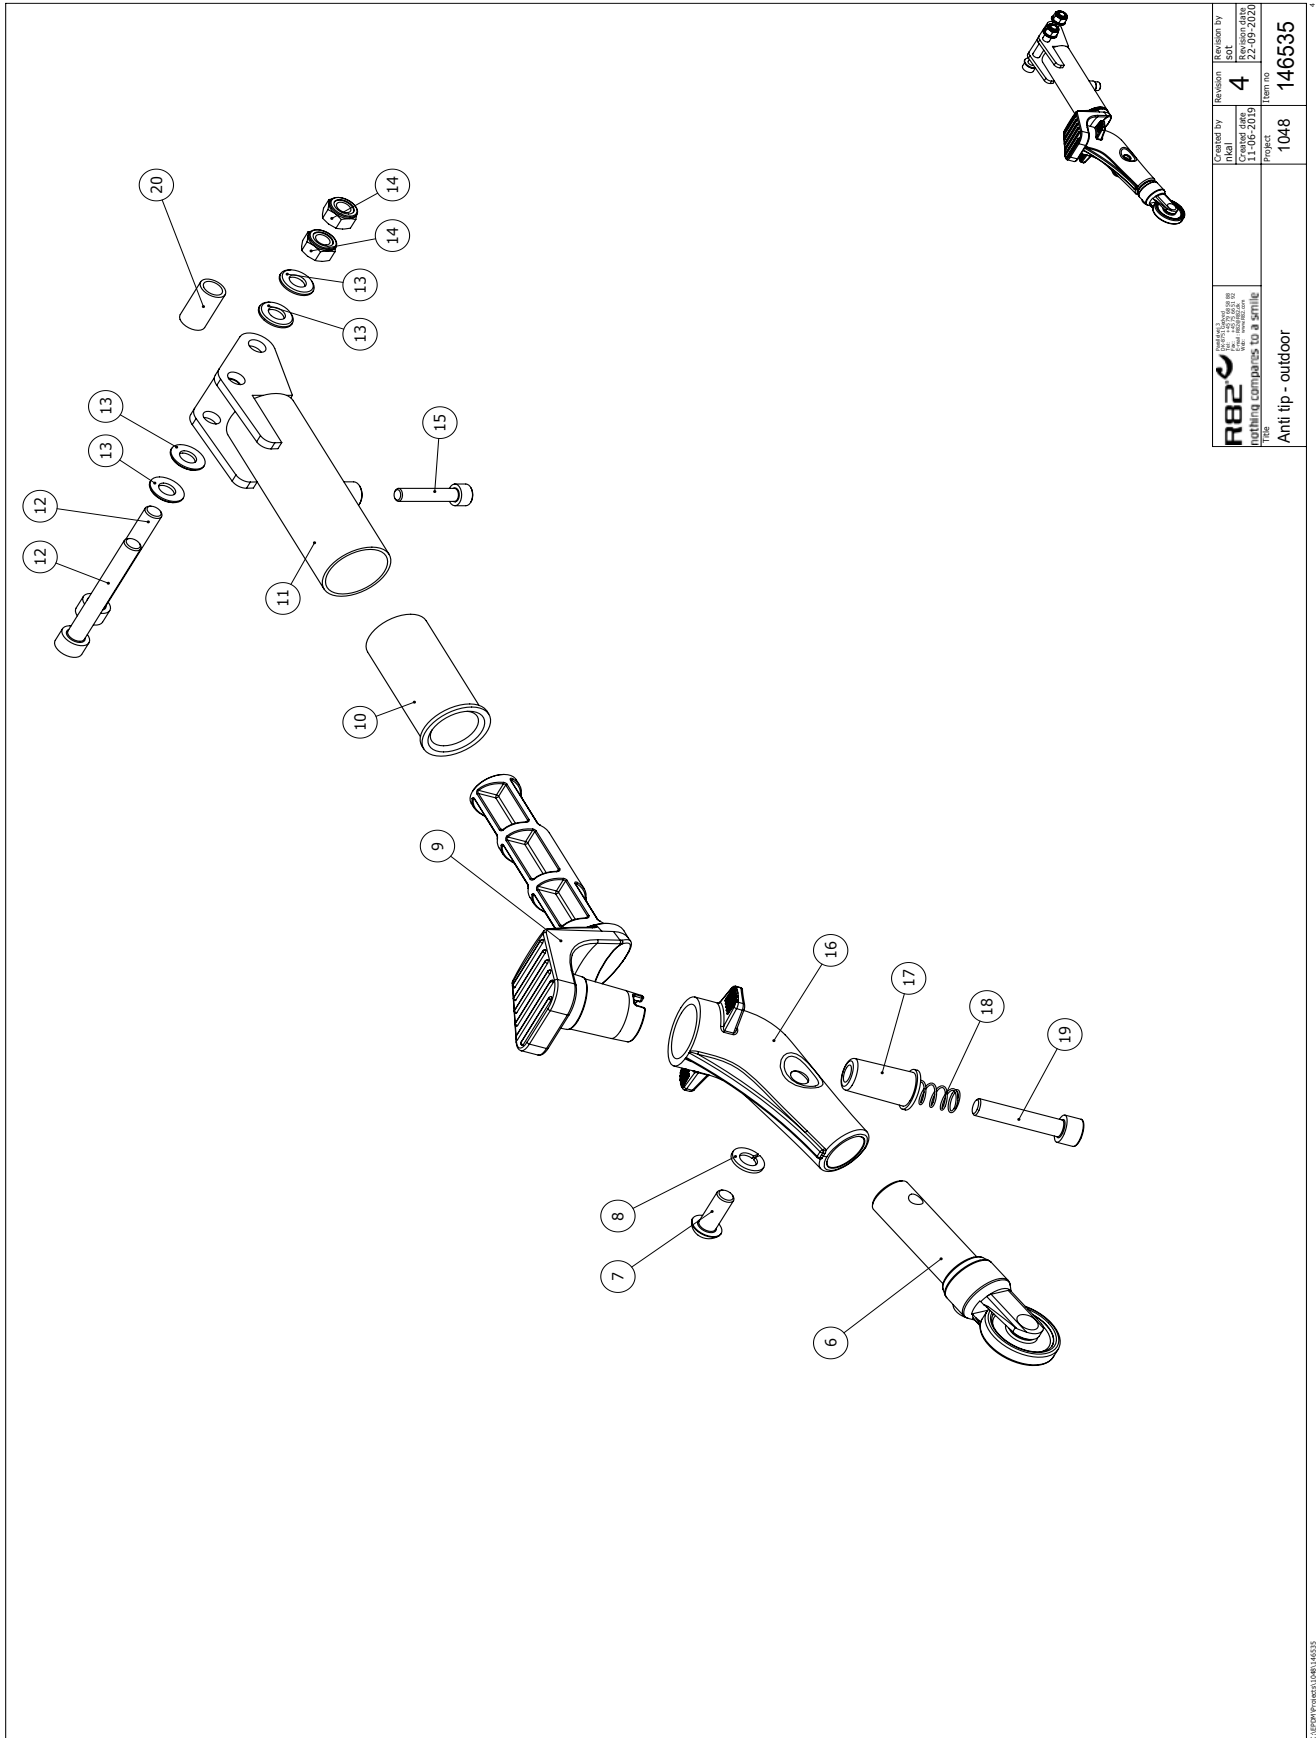

Anti Tip Outdoor

  R82 A/S Parallelvej 3 8751 Gedved Denmark	Created by mkel	Revision 4	Revision by SOT
	Created date 12-09-2015	Part no. 1048	Revision date 22-09-2020
INCLUDING COMPANIES TO A/S FINITE		Item no. 146535	
Anti tip - outdoor			

C:\APP\PROJECT\0408\146535