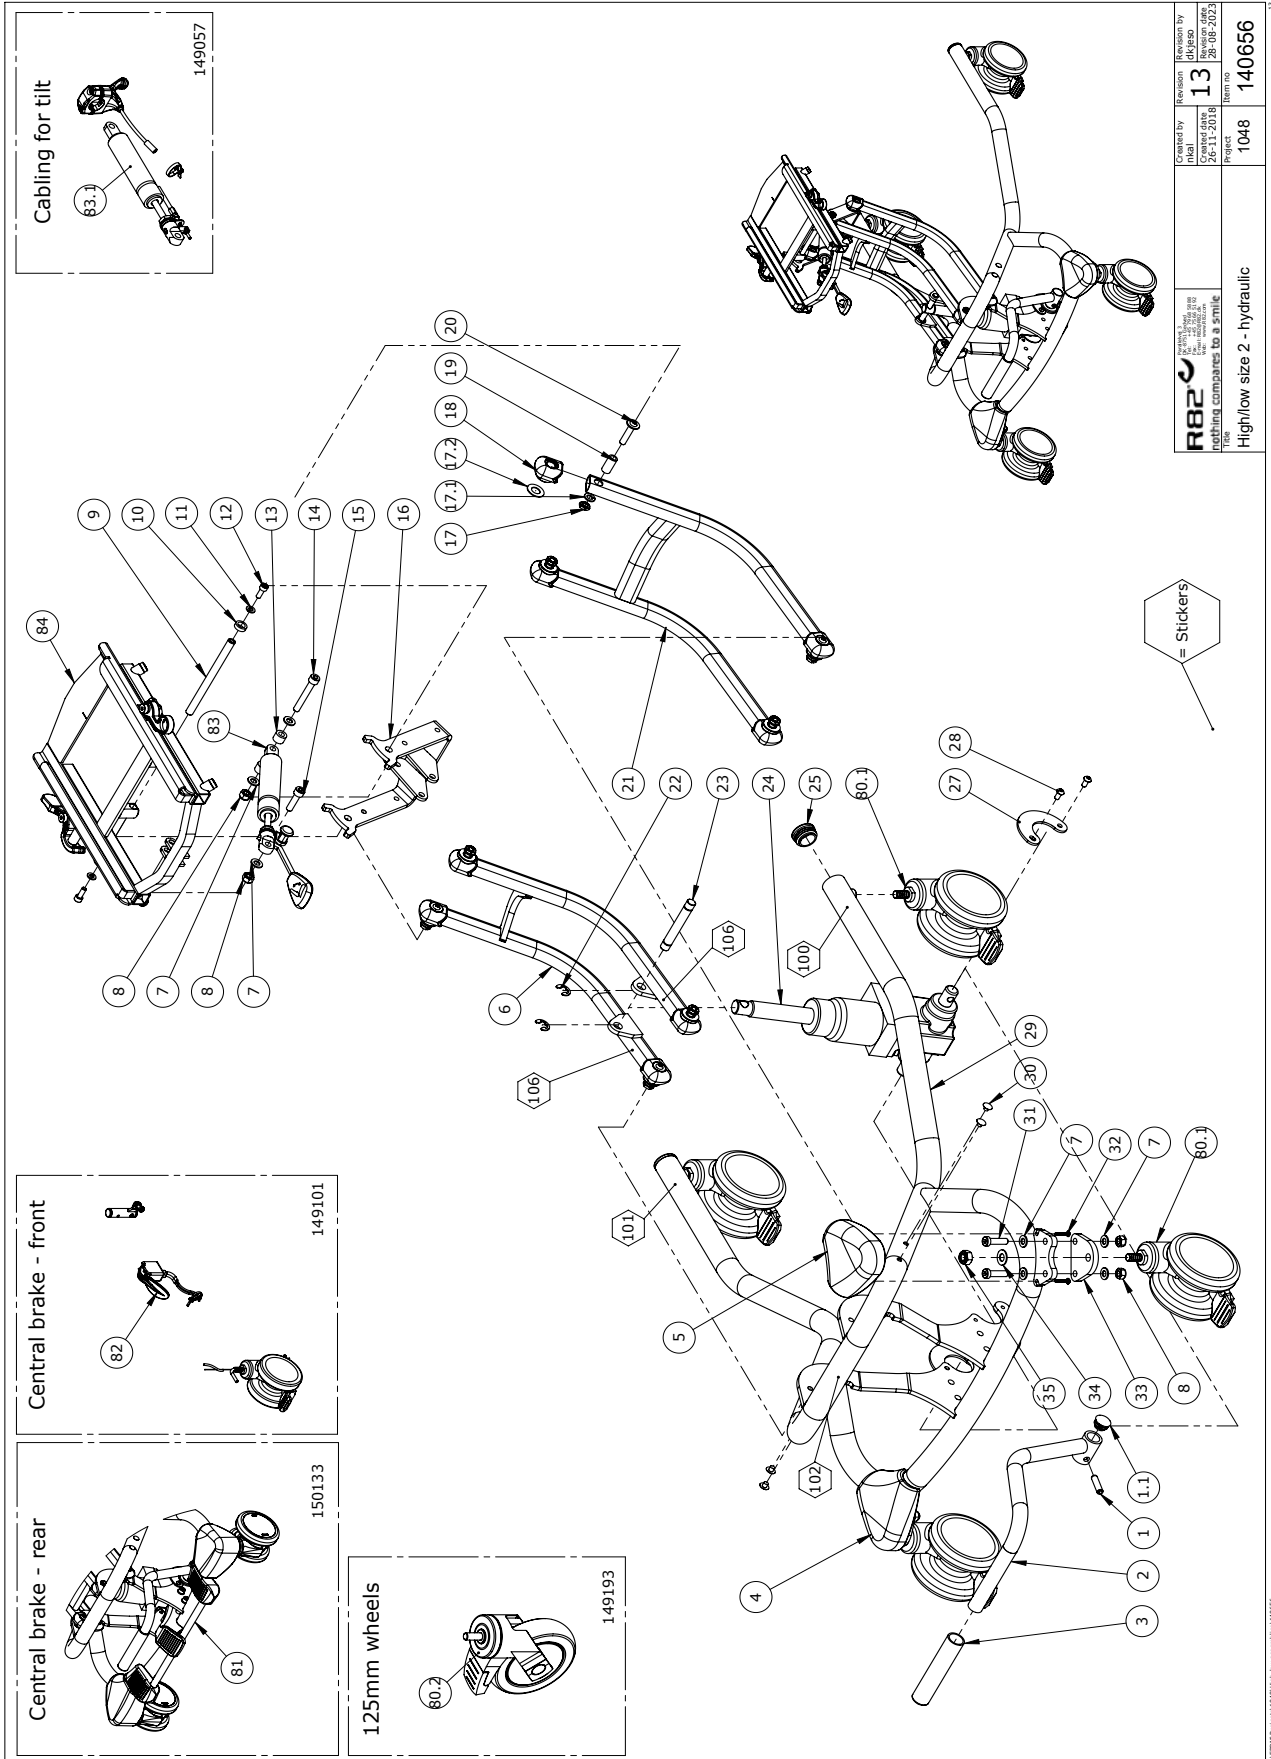

Size 2, Indoor Hydraulics

Cabling for tilt

149057

Central brake - front

149101

Central brake - rear

150133

125mm wheels

149193

R82 Nothing compares to a smile	Created by	Revision	Revision by
	Created date	13	13
	26-11-2018		26-11-2018
	Project	1048	Item no.
			140656
High/low size 2 - hydraulic