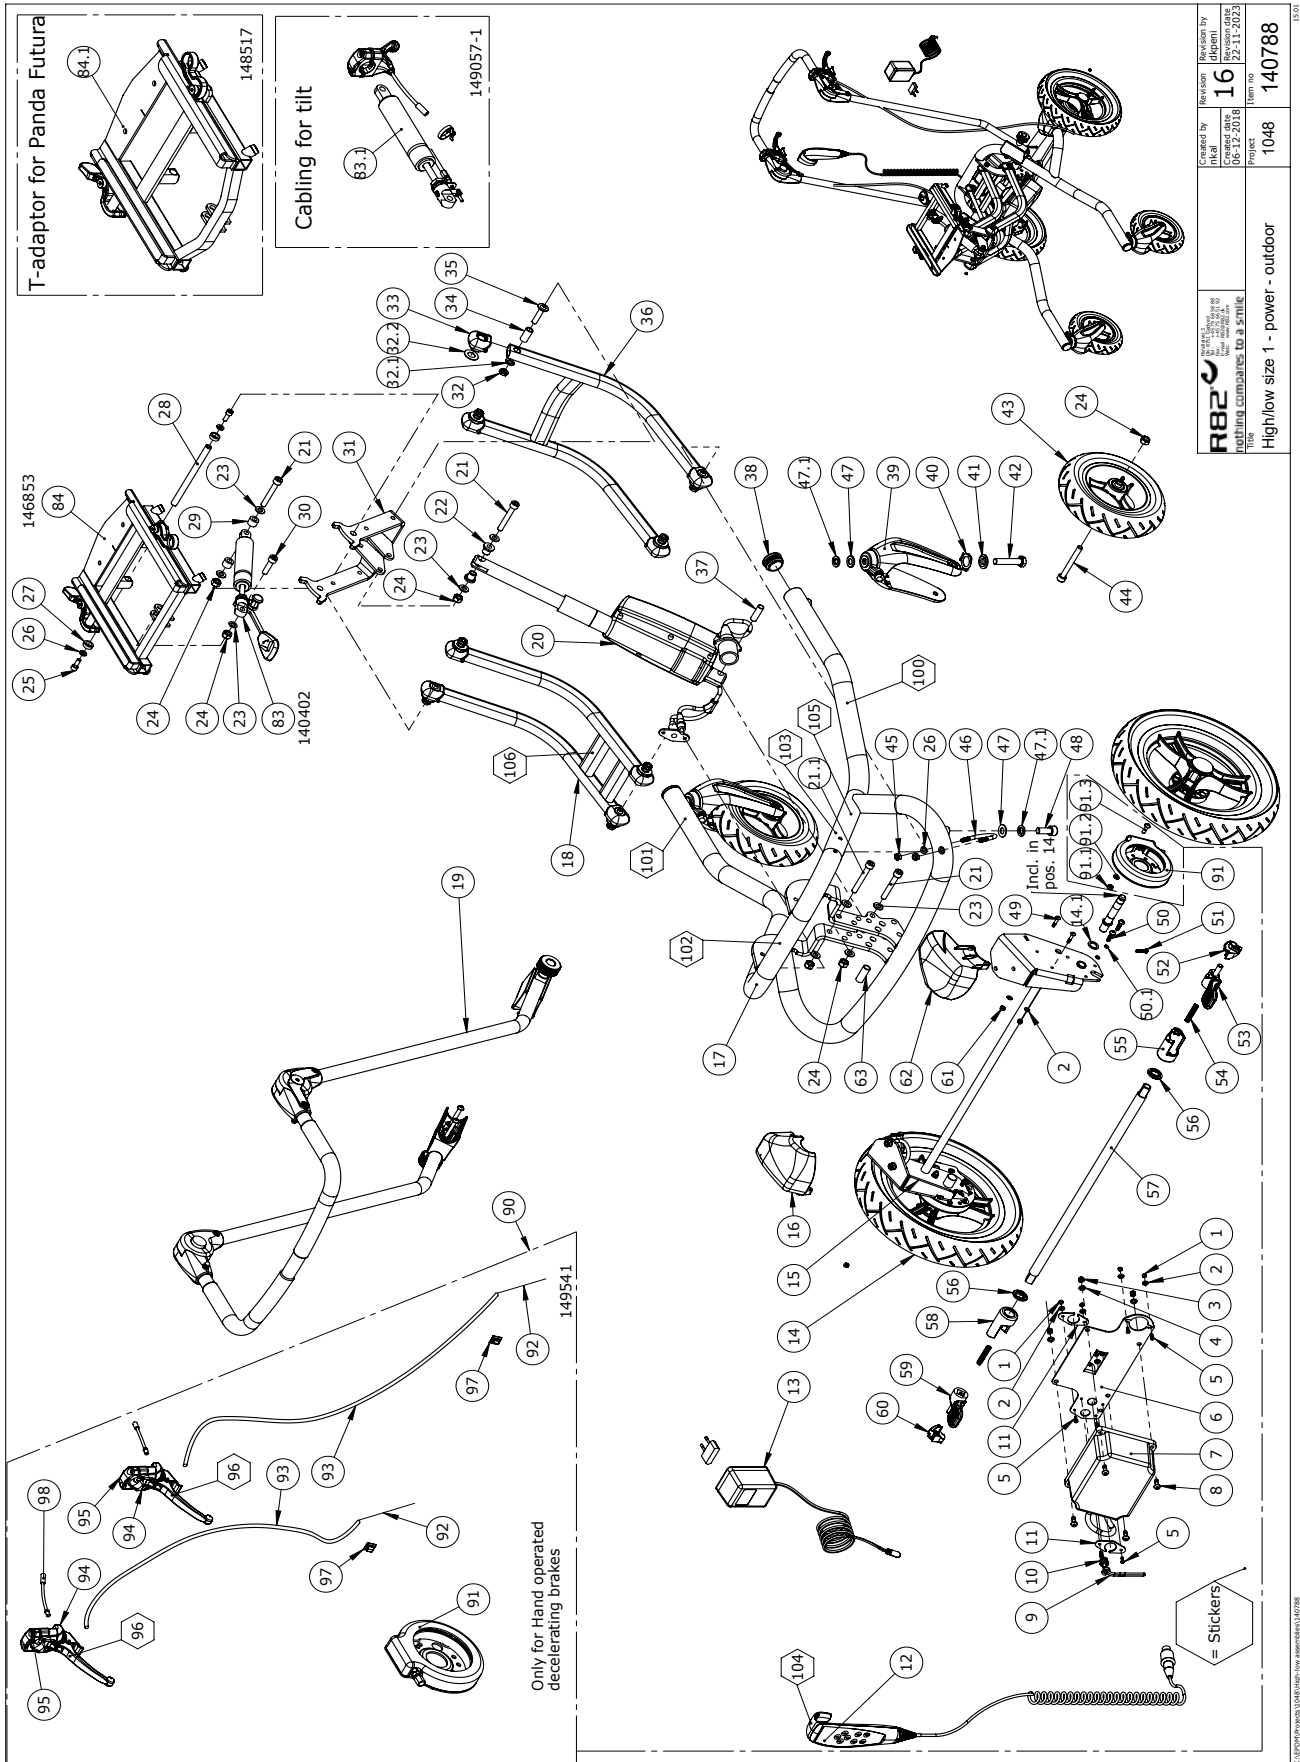

Size 1, Outdoor Power

Item numbers for High-low:xo size 1, Outdoor Power

Position	No.	Description	Quantity	Unit of Measure	Ean code
1	1606250	Self-locking nut 3mm	6	PCS	5707292408396
2	1102800	Fazet washer 4mm	12	PCS	5707292140265
3	1606300	Lock nut 5 mm	4	PCS	5707292141354
4	1102902	Washer 5mm, A2	4	PCS	5707292411280
5	1902595	Crosshead screw M3x12, FZB	6	PCS	5707292565099
6	136851	Bracket batteri	1	PCS	5707292911216
7	2222110	Power unit ba18027	1	PCS	5707292492258
8	1902760	Cross-headed screw 5x16 mm	4	PCS	5707292142146
9	138882	Elastic band with clamp	1	PCS	5707292912879
10	2222112	Plug for battery box	1	PCS	5707292913241
11	138368	Reinforcement plate	2	PCS	5707292911223
12	2222089	Hand control HB30	1	PCS	5707292795489
13	2222161	Charger with plugs	1	PCS	5707292574046
14	3005050	Ø290,wheel AIR w/QR - PA6 GF15	2	PCS	5707292874559
14.1	0683900	Tight-washer 12x18x1	2	PCS	5707292139726
15	151913	Outdoor Bracket for size 1	1	PCS	5707292921871
16	139533	Str.1 Outdoor cover L	1	PCS	5707292910899
17	134813-04	Complete frame - size 1 (Black)	1	PCS	5707292895967
18	135749-04	Upper arm - size 1/2 (Black)	1	PCS	5707292883742
19	140780-04	Outdoor Push brace (Black)	1	PCS	5707292909619
20	2222139	Actuator LA28 f/High&Low 1	1	PCS	5707292795472
21	0615011	Insex M8x55 fzb shortened	3	PCS	5707292928023
21.1	0603660	Insex screw 8x60	1	PCS	5707292138279
22	82848	Bush	2	PCS	5707292125484
23	1103200	Fazet washer 8x16x1,5mm, FZB	9	PCS	5707292140296
24	1607000	Lock nut 8mm, large pack	7	PCS	5707292141378
25	0602200	Insex screw 6x16	2	PCS	5707292138095
26	1105060	SS washer M6 6,4x12x1,6	6	PCS	5707292140357
27	1350040	Distancepart black 15x5x10,5mm	2	PCS	5707292911162
28	140826	Shaft - adaptor	1	PCS	5707292907851
29	1350021	Distance piece 11x15x8,2mm	2	PCS	5707292140890
30	0615010	Insex M8x30 fzb, shortened	1	PCS	5707292367990
31	140633-04	Tip brace High-low size 1-2 (Black)	1	PCS	5707292907479
32	1750800	Lock nut, stainless M8	8	PCS	5707292141484
32.1	1101050	Spring washer M8, wavy FZB	8	PCS	5707292458667
32.2	6108191	Plastic washer - black	8	PCS	5707292986368
33	136960	Endbush for arm	8	PCS	5707292907684
34	135399	Bushing	8	PCS	5707292913142
35	0663037	Pan Head black zink M8x35	8	PCS	5707292983367
36	135738-04	Lower arm - size 1/2, Black	1	PCS	5707292883759
37	P-6108200	Plast tube pal1 Ø10/Ø8mmx30mm	1	PCS	5707292585424
38	3501860	Dupsko DPD32	2	PCS	5707292840097
39	2965160	Frontfork 200 mm	2	PCS	5707292928207
40	6108153	Spring washer	2	PCS	5707292528414
41	151742	Bush for finger spring	2	PCS	5707292921390
42	1902350	Steel set screw M10x50 FZB	2	PCS	5707292921512
43	3009500	190x50 air racing	2	PCS	5707292483355