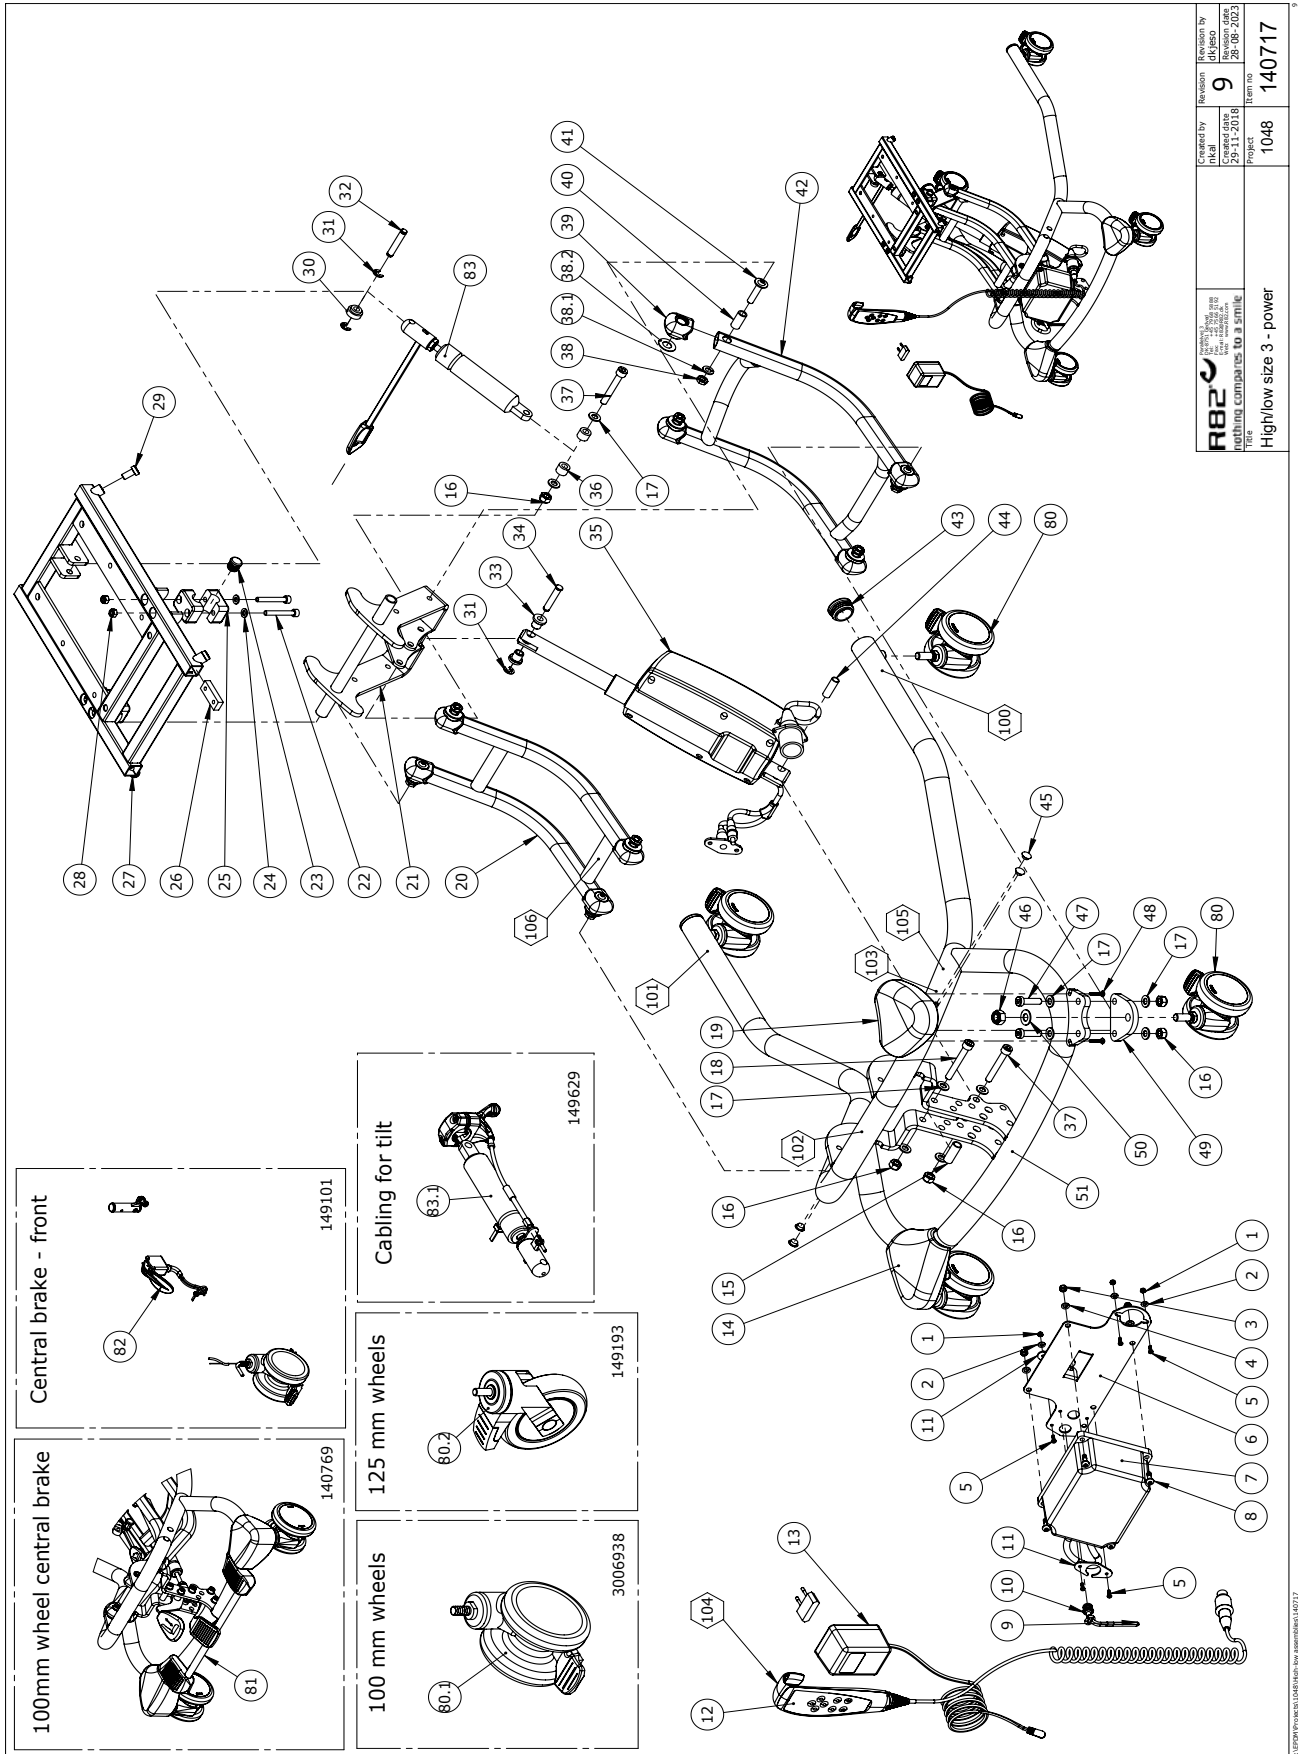

Size 3, Indoor Power

R82 HILTI HILTI COMPANIES TO A SMILE HILTI High/Low size 3 - power	Created by	Revision	Revision by	
	149193	9	dk/psd	
	2018-03-16	2018-03-16	2018-03-16	
	Project	1048	Item no	140717