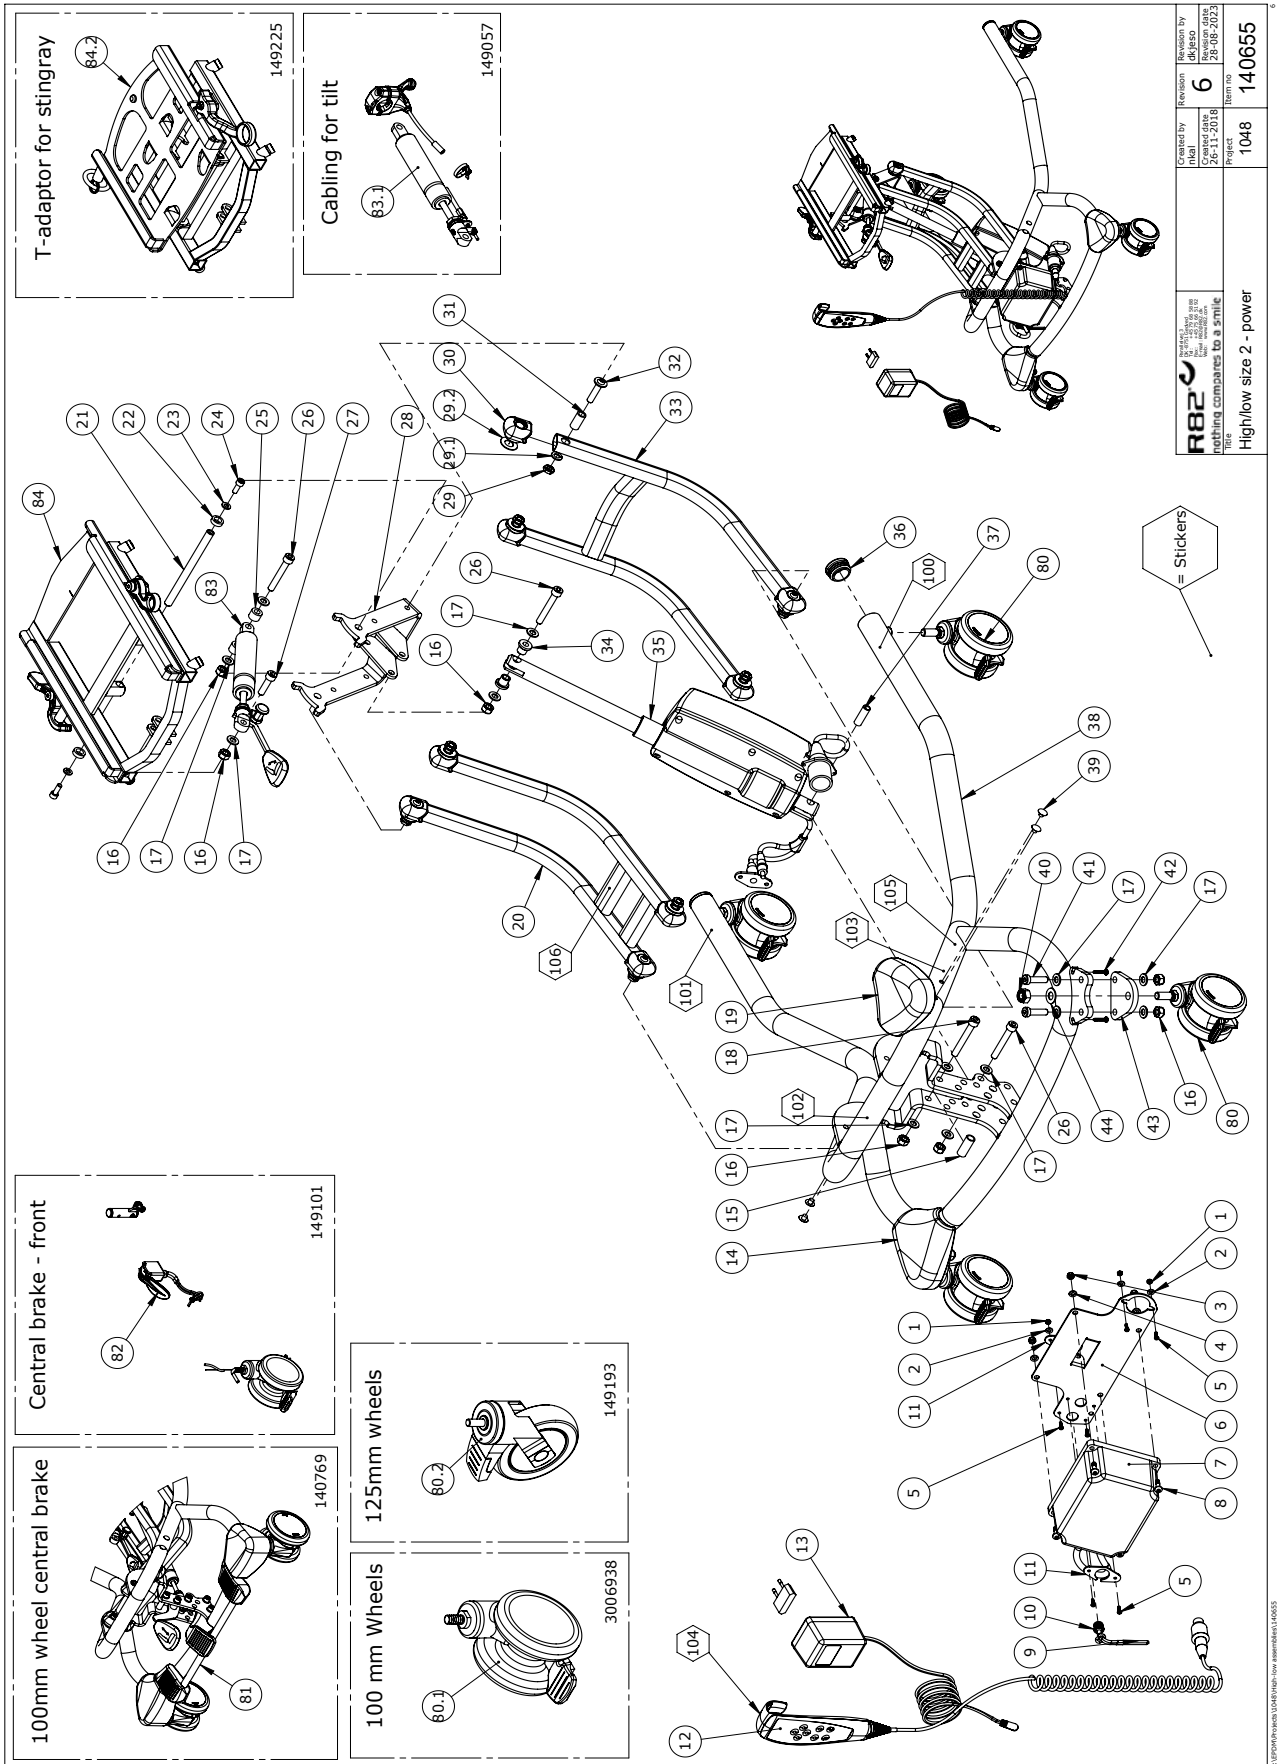

Size 2, Indoor Power

  nothing compares to a smile Title: High/low size 2 - power	Created by: JMS Date: 26-11-2018 Project: 1048	Revision by: JMS Date: 28-08-2023 Revision: 6 Item no: 140655