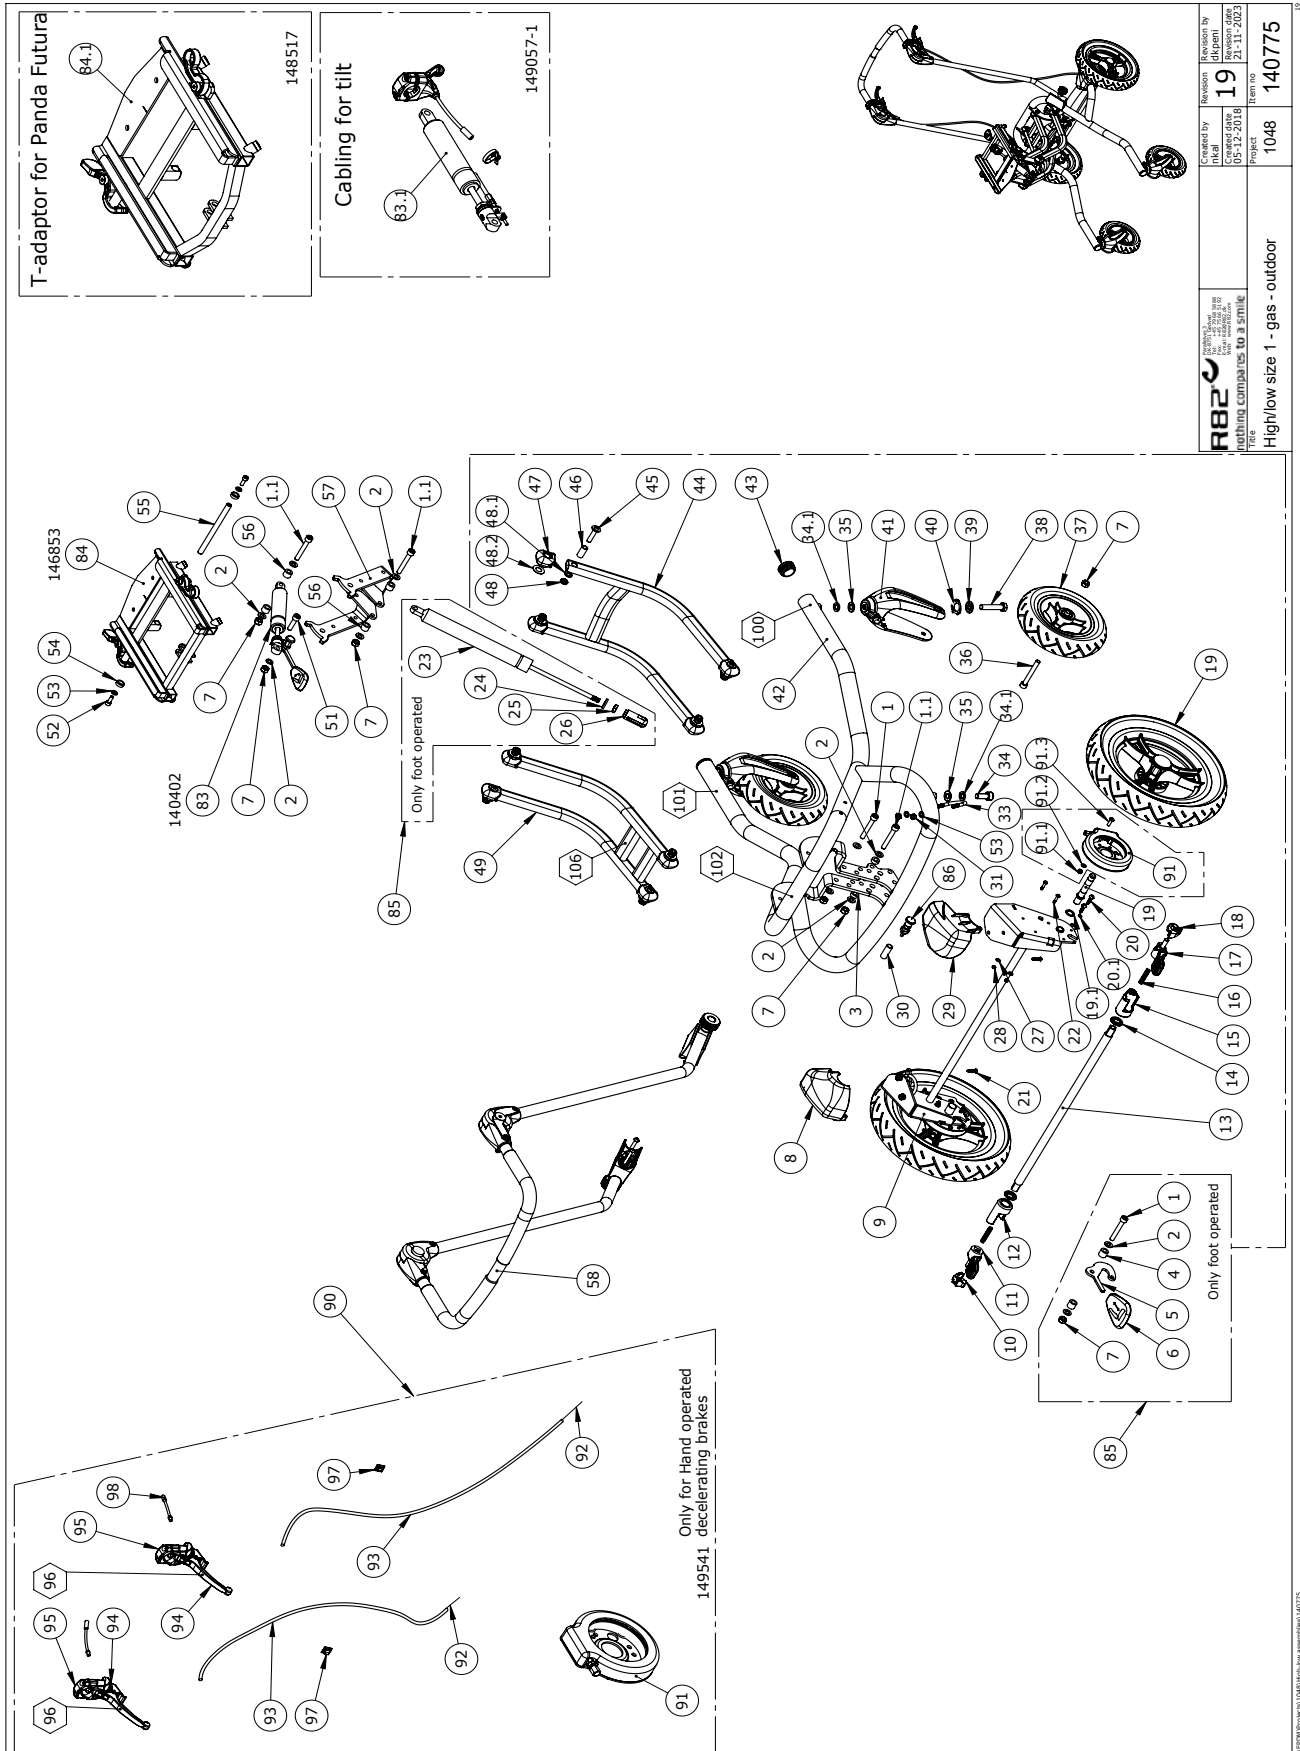

Size 1, Outdoor Gas Spring

  R82 A/S Etac Group Etacvej 3 8751 Gedved Denmark Phone: +45 79 68 58 88 Fax: +45 75 66 51 92 E-mail: R82@etac.com Web: etac.com	Created by M.Hell	Revision 19 (M.Hell)	Date 05-12-2018
	Project 1048	Item no. 140775	Date 21-11-2023
High/low size 1 - gas - outdoor			Item no. 140775

© 2023 R82 A/S. All rights reserved. 140775