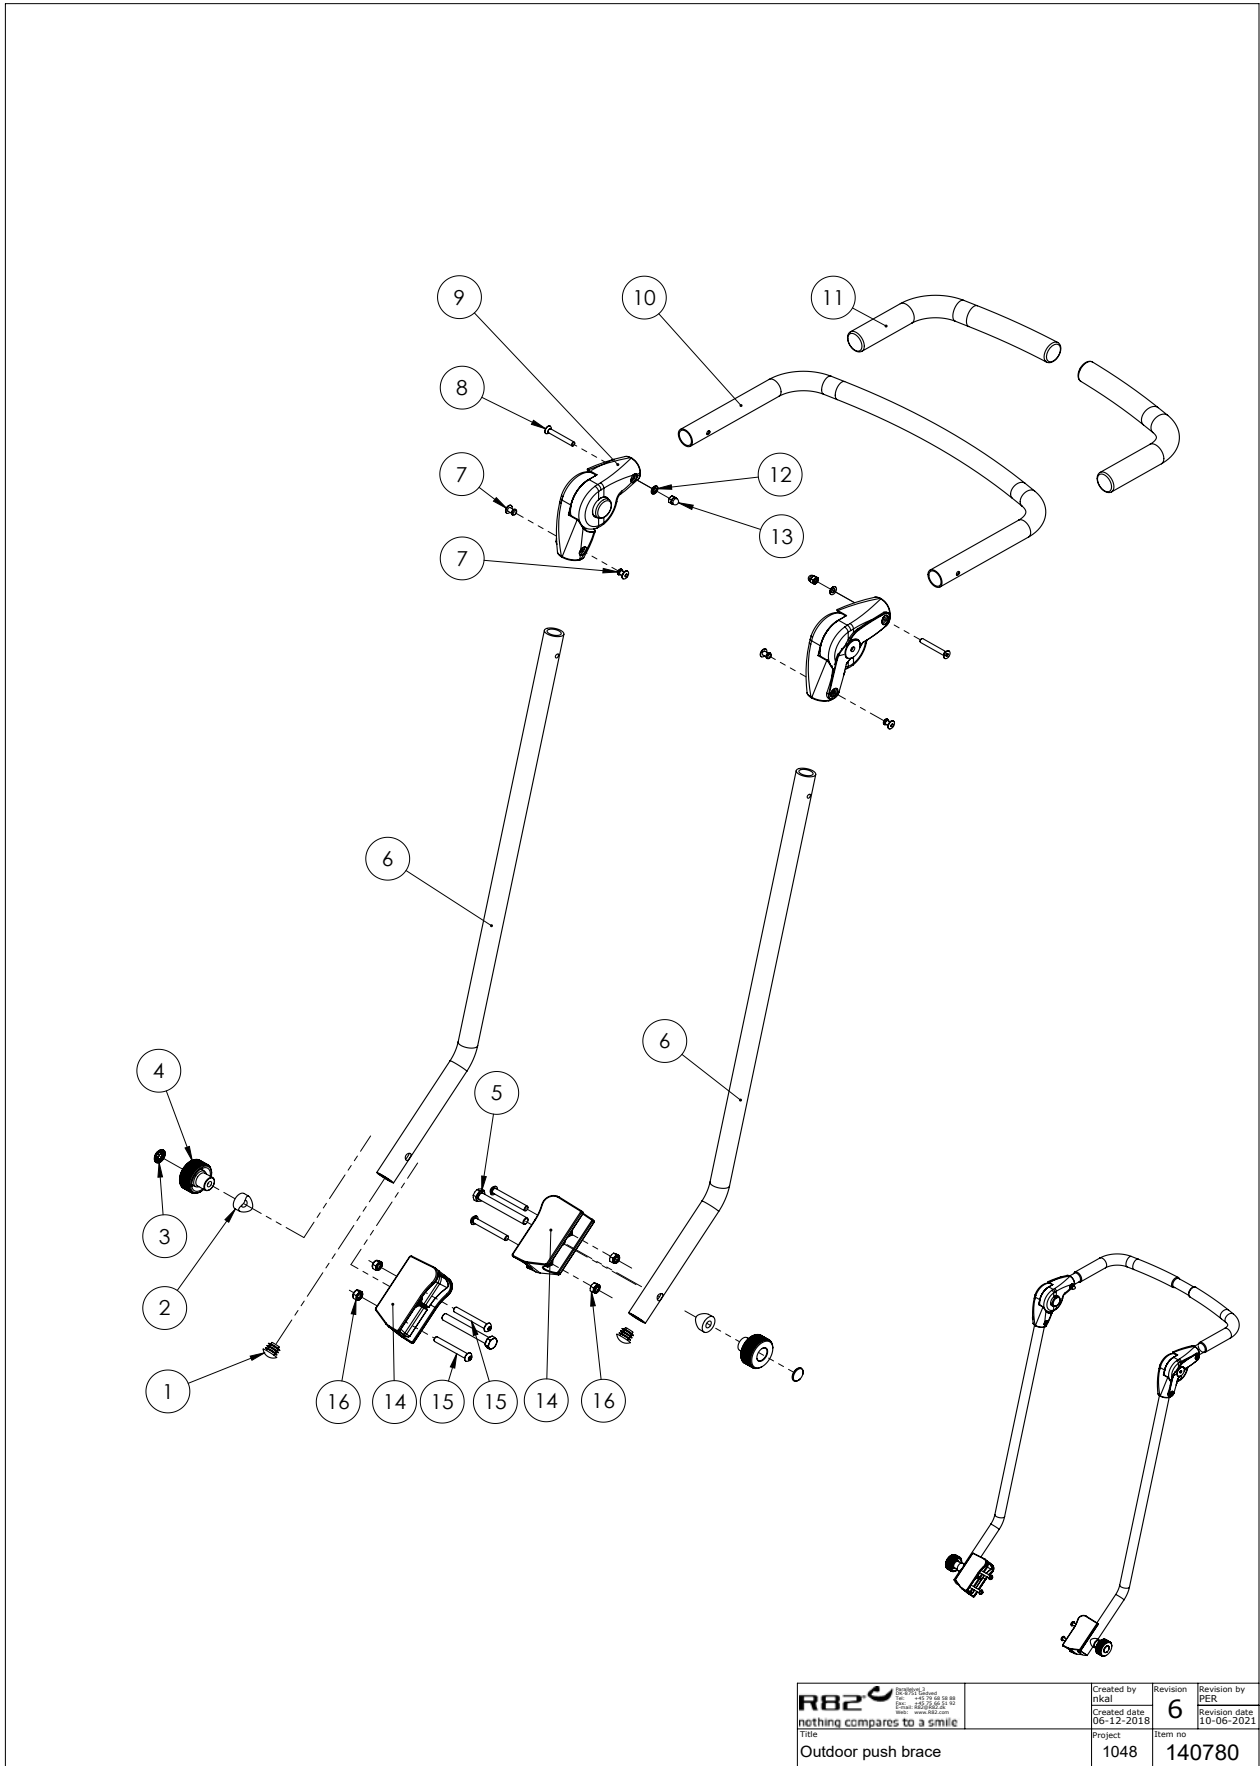

Outdoor Push Brace

  R82 A/S Parallelvej 3 8751 Gedved Denmark	Created by nkal	Revision 6	Revision by PER
	Created date 06-12-2018	Item no 140780	Revision date 10-06-2021
Title Outdoor push brace		Project 1048