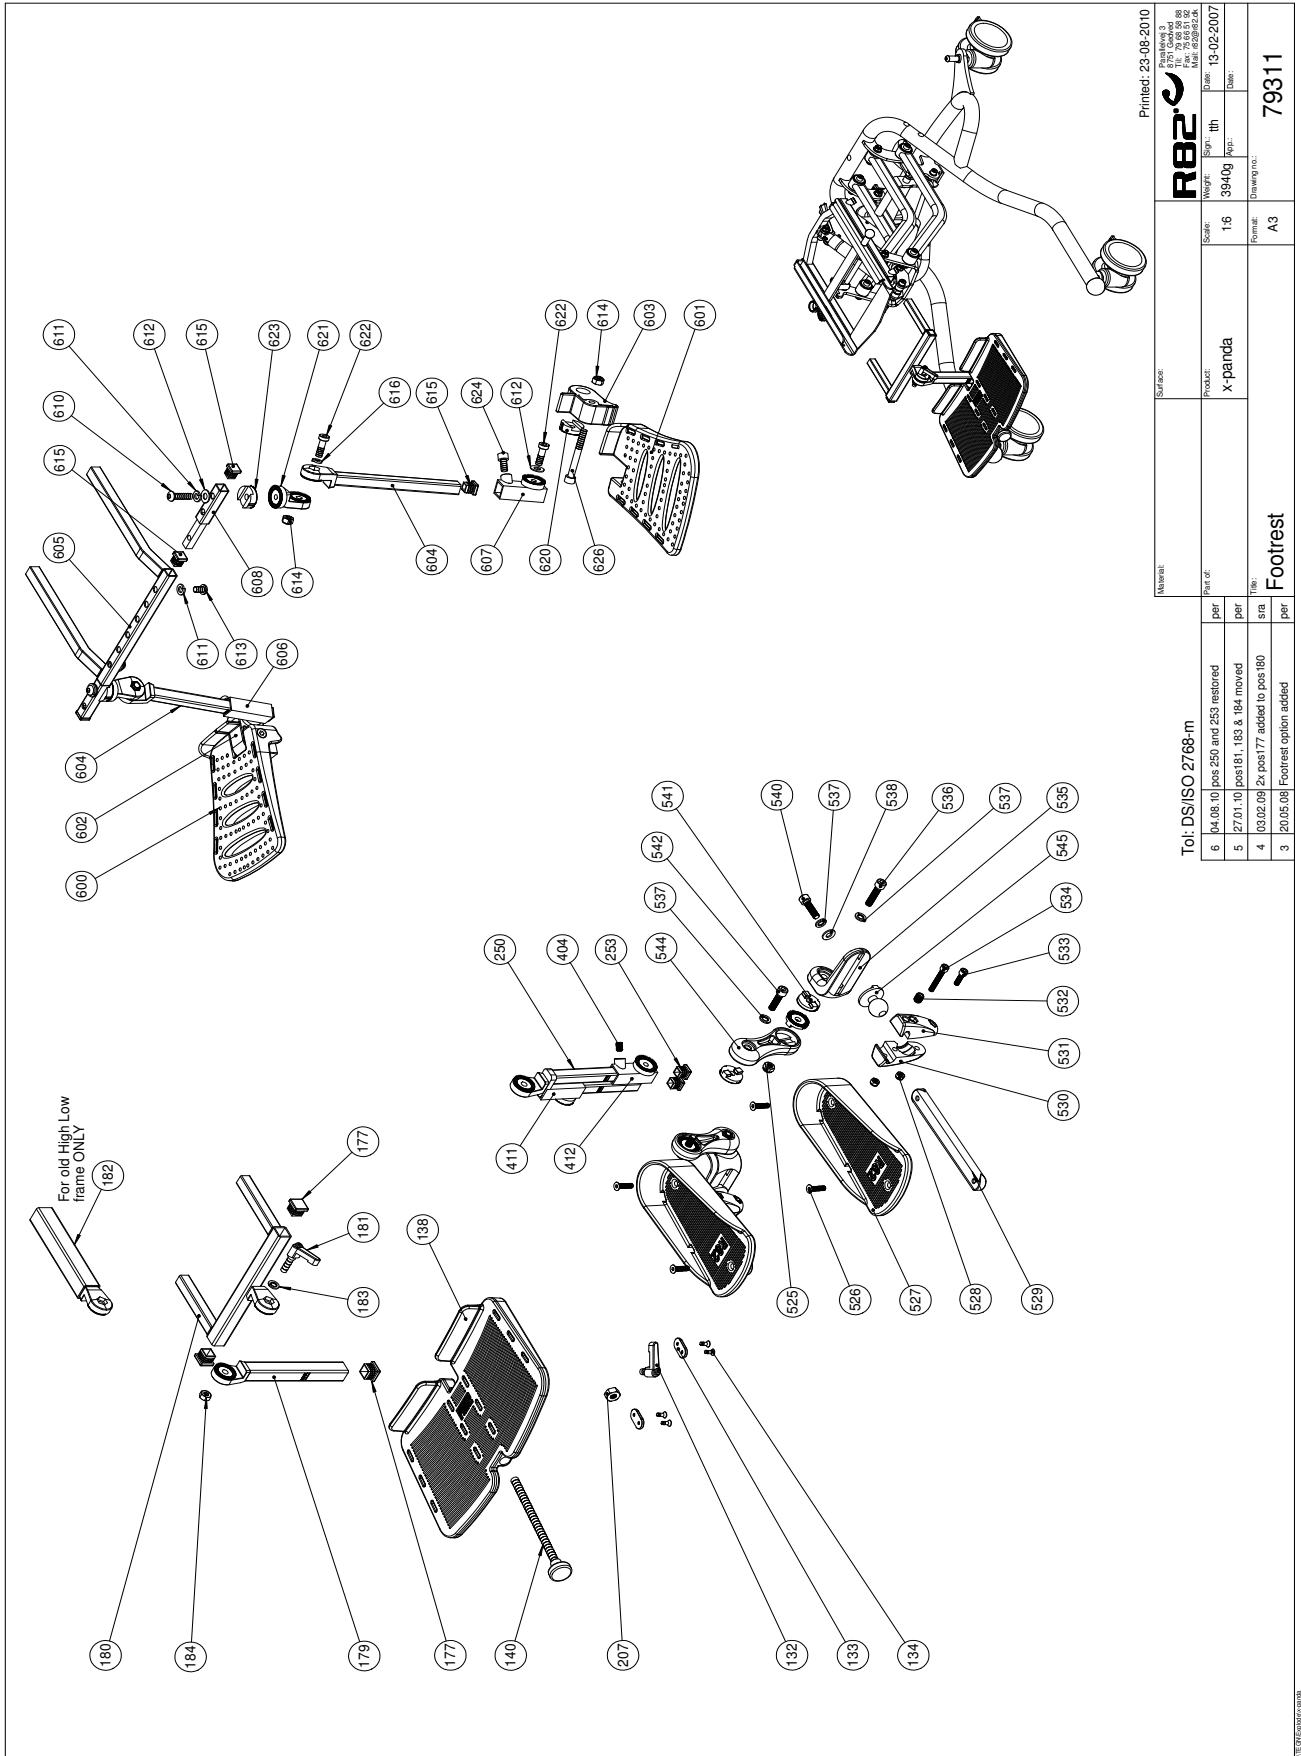

Foot rest

Printed: 23-06-2010

Material:		Surface:	
Part no:		Product:	
Weight:		Scale:	
Sign:		Date:	
tth		Date:	
3940g		16	
Form:		Form:	
A3		A3	
79311		79311	

Tot: DS/ISO 2768-m

6	04.08.10	pos 250 and 253 restored	per
5	27.01.10	pos 81, 183 & 184 moved	per
4	03.02.09	2x pos 177 added to pos 180	sra
3	20.05.08	Footrest option added	per