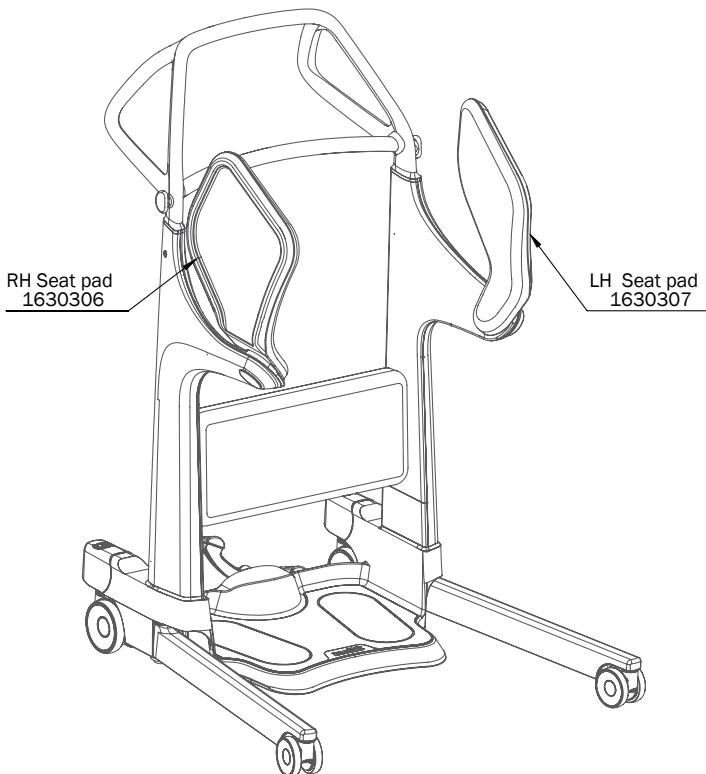

Spare part list

Molift Transfer Pro

molift[®]
by Etac

SPL70199 - 2024-03-12 - Rev. 2.0

www.etac.com

Fig.2

Fig.4

Fig.3

Fig.1

Fig.	Pos.	Title	Item no.
	1	Front caster	1630301
	2	Rear caster	1630302
1	3	Brake	1630304
	4	Foot plate	1630289
	5	Leg adjustment Covers - RH/LH	1630309
2	6	Seat pad RH	1630306
	6	Seat pad LH	1630307
3	7	Leg support	1630308
	8	Short user guide (no illustration)	1630305
	9	Mounting kit for Transfer Pro (no illustration)	1630010
4	10	Handle	1630310