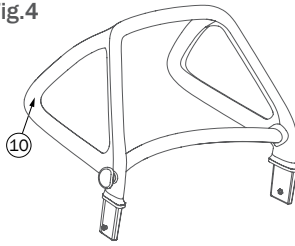

Spare part list

Molift Transfer Pro

molift[®]
by Etac

SPL70199 - 2024-03-12 - Rev. 2.0

www.etac.com

Fig.2

Fig.4

Fig.3

Fig.1

Fig.	Pos.	Title	Item no.
	1	Front caster	1630301
	2	Rear caster	1630302
1	3	Brake	1630304
	4	Foot plate	1630289
	5	Leg adjustment Covers - RH/LH	1630309
2	6	Seat pad RH	1630306
	6	Seat pad LH	1630307
3	7	Leg support	1630308
	8	Short user guide (no illustration)	1630305
	9	Mounting kit for Transfer Pro (no illustration)	1630010
4	10	Handle	1630310