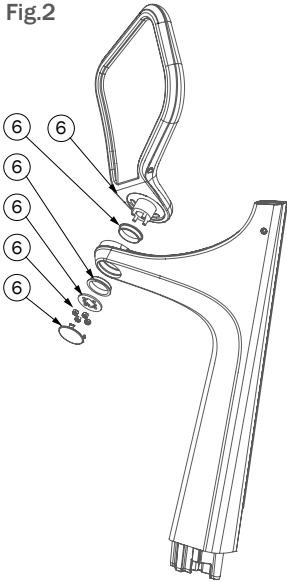

Spare part list

Molift Transfer Pro

molift[®]
by Etac

SPL70199 - 2024-03-12 - Rev. 2.0

www.etac.com

Fig.2

Fig.4

Fig.3

Fig.1

Fig.	Pos.	Title	Item no.
	1	Front caster	1630301
	2	Rear caster	1630302
1	3	Brake	1630304
	4	Foot plate	1630289
	5	Leg adjustment Covers - RH/LH	1630309
2	6	Seat pad RH	1630306
	6	Seat pad LH	1630307
3	7	Leg support	1630308
	8	Short user guide (no illustration)	1630305
	9	Mounting kit for Transfer Pro (no illustration)	1630010
4	10	Handle	1630310