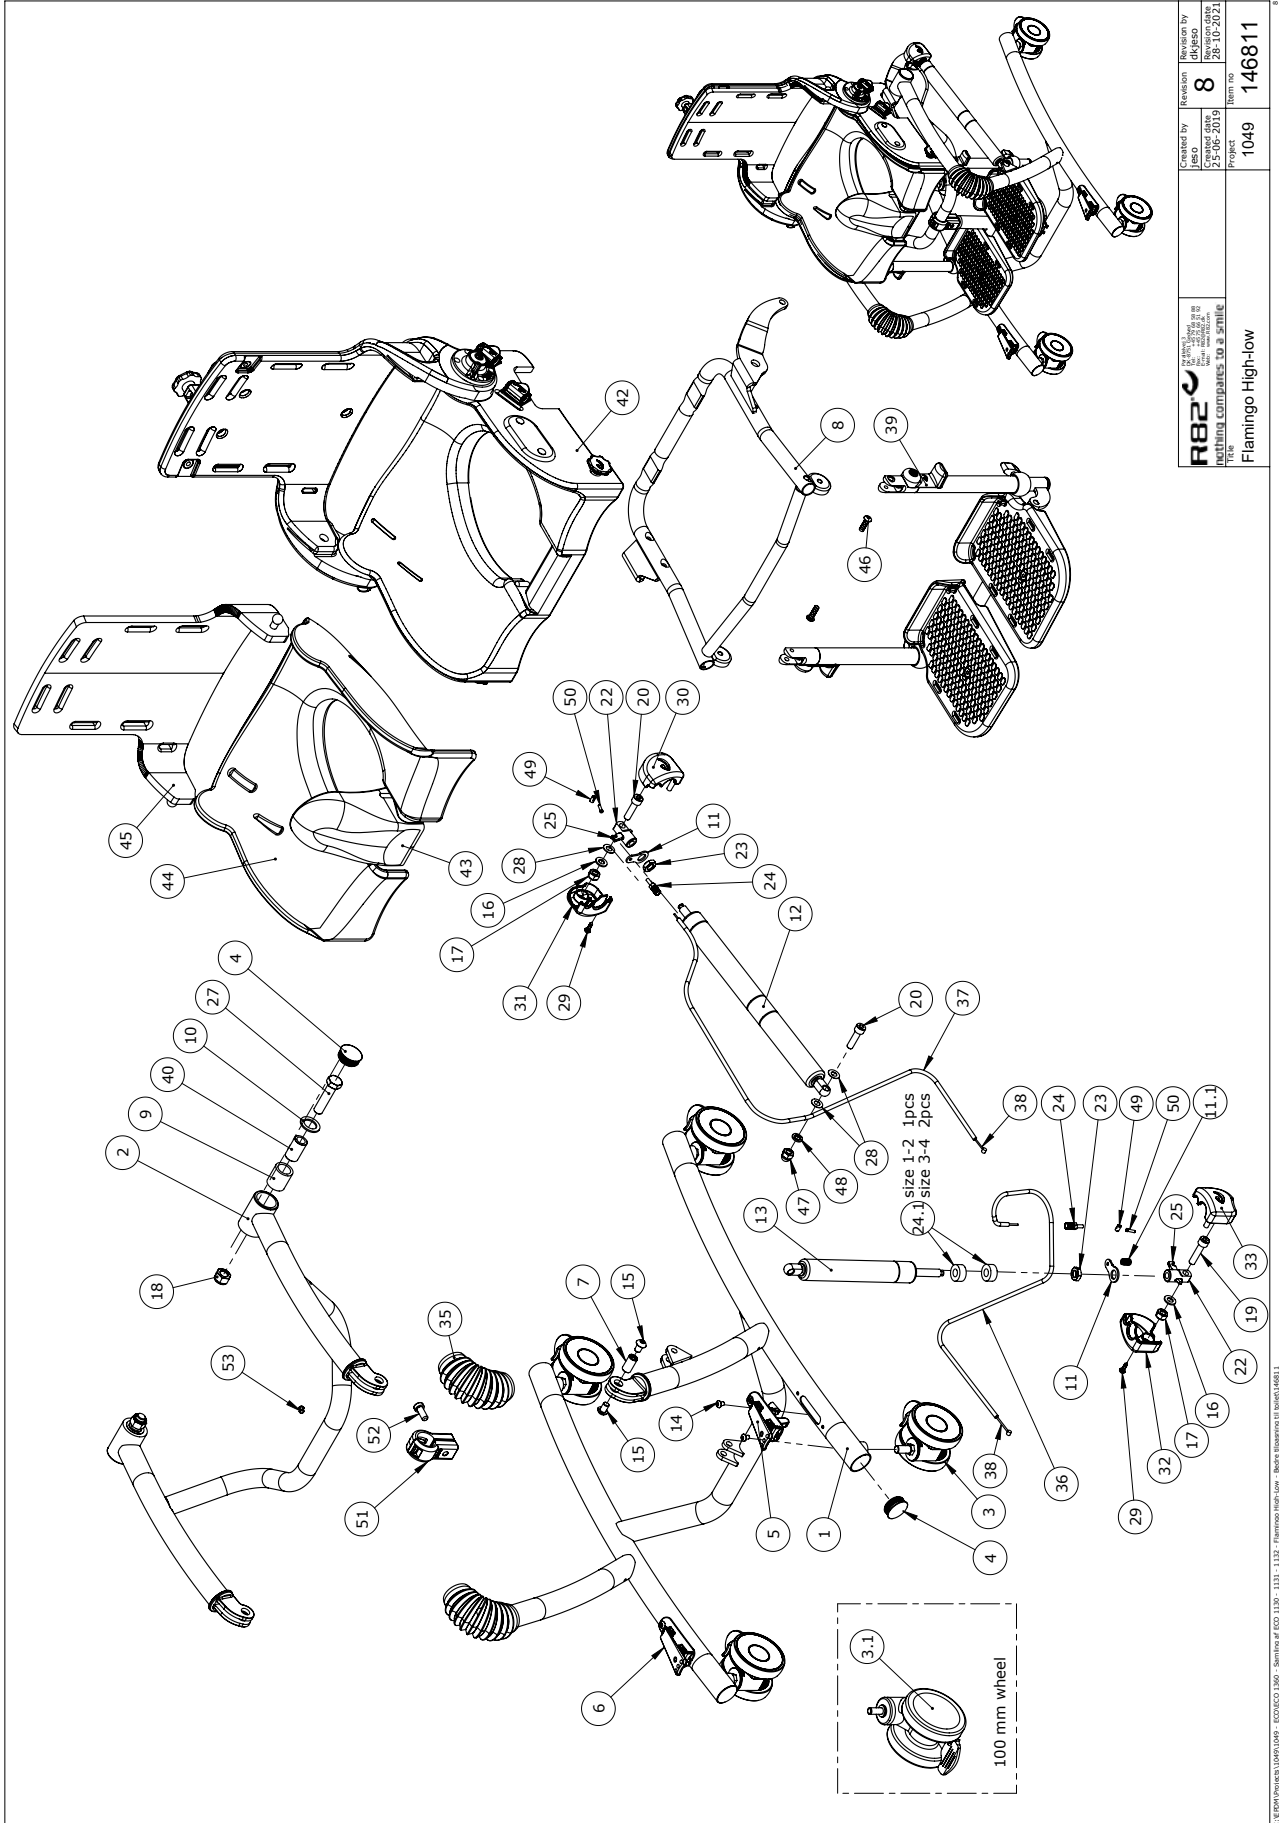

Position	No.	Description	Quantity	Unit of Measure	Ean code
1*	135994-10	Frame Bottom, size 3+4	PCS	1	5707292877178
	135990-10	Frame Bottom, size 1+2	PCS	1	5707292877161
2*	138539-10	Frame top, size 3+4	PCS	1	5707292893826
	138414-10	Frame top, size 1+2	PCS	1	5707292893802
3*	3006955	100MM DOUBLE WHEEL, WHITE	PCS	4	5707292601872
	3006830	75MM WHITE STEINCO WHEEL	PCS	4	5707292368560
	3006955	100mm double wheel, white	PCS	4	5707292601872
4	2507006	Ferrule for pipe, grey Ø32	PCS	6	5707292580917
5	111869-1	Release pedal complete f. tilt	PCS	1	5707292839596
6	114288-1	Release pedal komplet for lift	PCS	1	5707292839602
7	100236	Bush ø12 x M8 x 22,5	PCS	2	5707292559746
8*	112413-10	Seatframe complete size 4	PCS	1	5707292602817
	112412-10	Seatframe complete size 3	PCS	1	5707292602800
	112411-10	Seatframe complete size 2	PCS	1	5707292602794
	112410-10	Seatframe complete size 1	PCS	1	5710000000000
9	100234	Bearing ø25x18x28	PCS	2	5707292560001
10	100233	Disc ø27x18,2x2	PCS	2	5707292560025
11	82268	Wire mounting by pedal	PCS	2	5707292123039
11.1	0310100	Pressure spring 0,9*8*23*10,5v	PCS	1	5707292135513
12*	2206510	Lockable Gas traction spring	PCS	1	5707292603838
	2206505	Lockable Gas Traction spring	PCS	1	5707292630087
13*	2206160-2	Bloc-o-lift, 174268, 800N	PCS	1	5707292895851
	2206150-2	Bloc-o-lift, 174029, 600N	PCS	1	5707292895844
14	0631952	Button head M5*6, rf tufflok	PCS	4	5707292503725
15	0661153	Button head screw 8*10 stainl.	PCS	4	5707292616654
16	1105080	Stainless washer 8mm	PCS	2	5707292140364
17	1631080	Stainless lock nut 8mm	PCS	2	5707292141453
18	1631120	Stainless lock nut 12mm	PCS	2	5707292502049
19	0609835	Stainless insex screw 8*35	PCS	1	5707292138606
20	0609832	Stainless insex screw 8*30	PCS	2	5707292606037
22	138241	House for gasspring	PCS	2	5707292839923
23	1761005	Counter nut 10*0.1	PCS	2	5707292509925
24	0380001	Adj screw U-BA-BZ-E-SM5-VA	PCS	2	5707292829771
24.1	1310630	Distance piece, Ø10 (size 1 '1 PCS'; Size 2 '2 PCS')	PCS	2	5707292140753
25	2200050	Small release arm	PCS	2	5707292143075
26	2501600	Ferrule d15*1,0 black	PCS	1	5707292143969
27	0607999	Stainless Insex screw 12*50	PCS	2	5707292482013
28	1310645	Washer, nature Ø16*8*0,5mm	PCS	1	5707292446015
29	1810050	Plate screw 7981c st 2,9*13	PCS	2	5707292404671
30	113085	Cover, outside	PCS	1	5707292604279
31	113086	Cover, inside	PCS	1	5707292604262
32	113099	Cover, right	PCS	1	5707292604255
33	113098	Cover, left	PCS	1	5707292604248
35	112354	Bellow for frame/adjust. arm	PCS	2	5707292602039
36*	113783	Outher casing for lift, 3-4	PCS	1	5707292604347
	140634	outher casing f. lift size 1-2	PCS	1	5707290000000