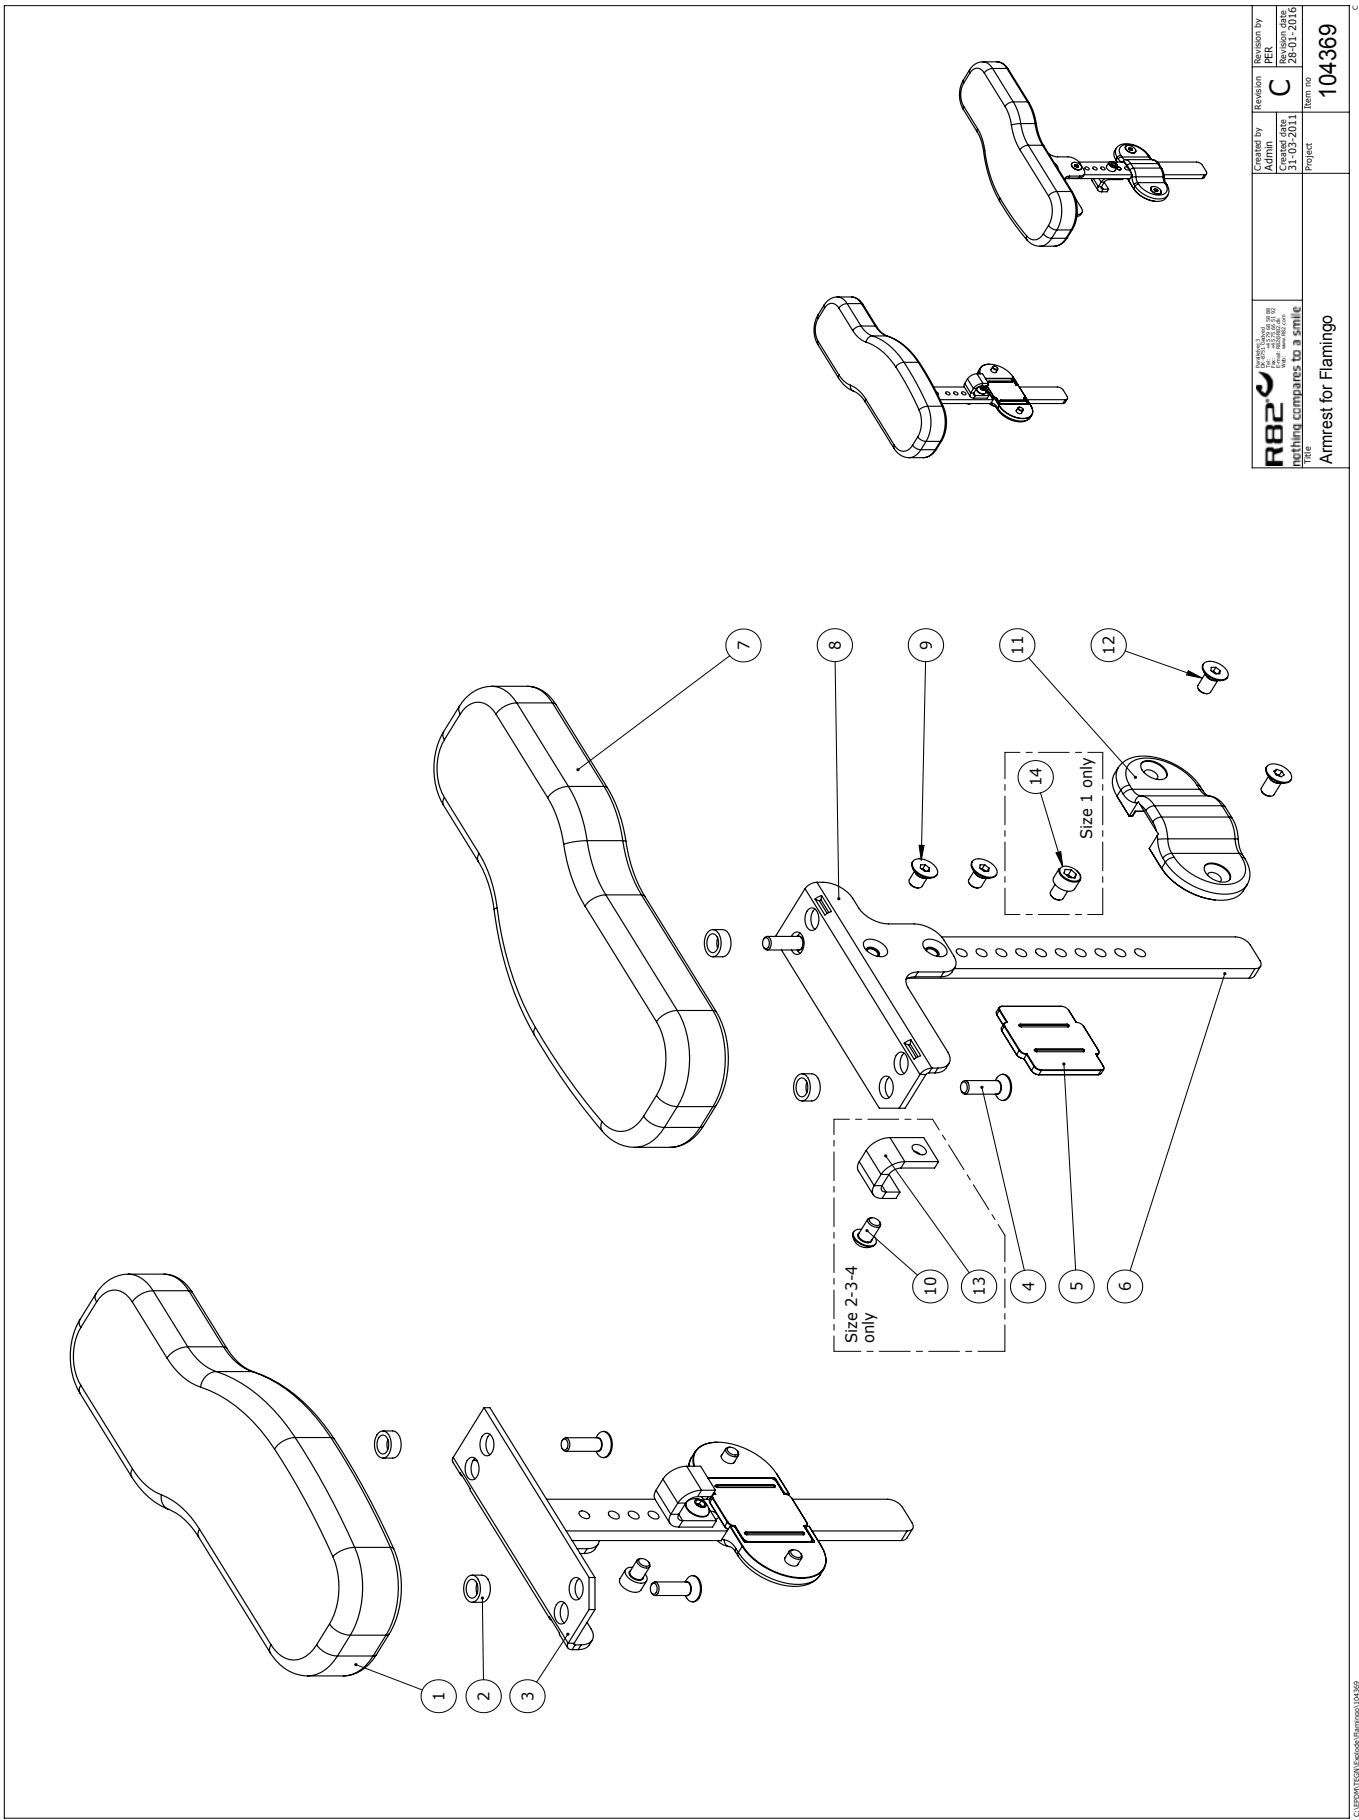

R82	Checked by Admin	Revision by PER
	Created date 31-03-2011	Revision date 28-01-2016
Title Armrest for Flamingo		Item no. 104369