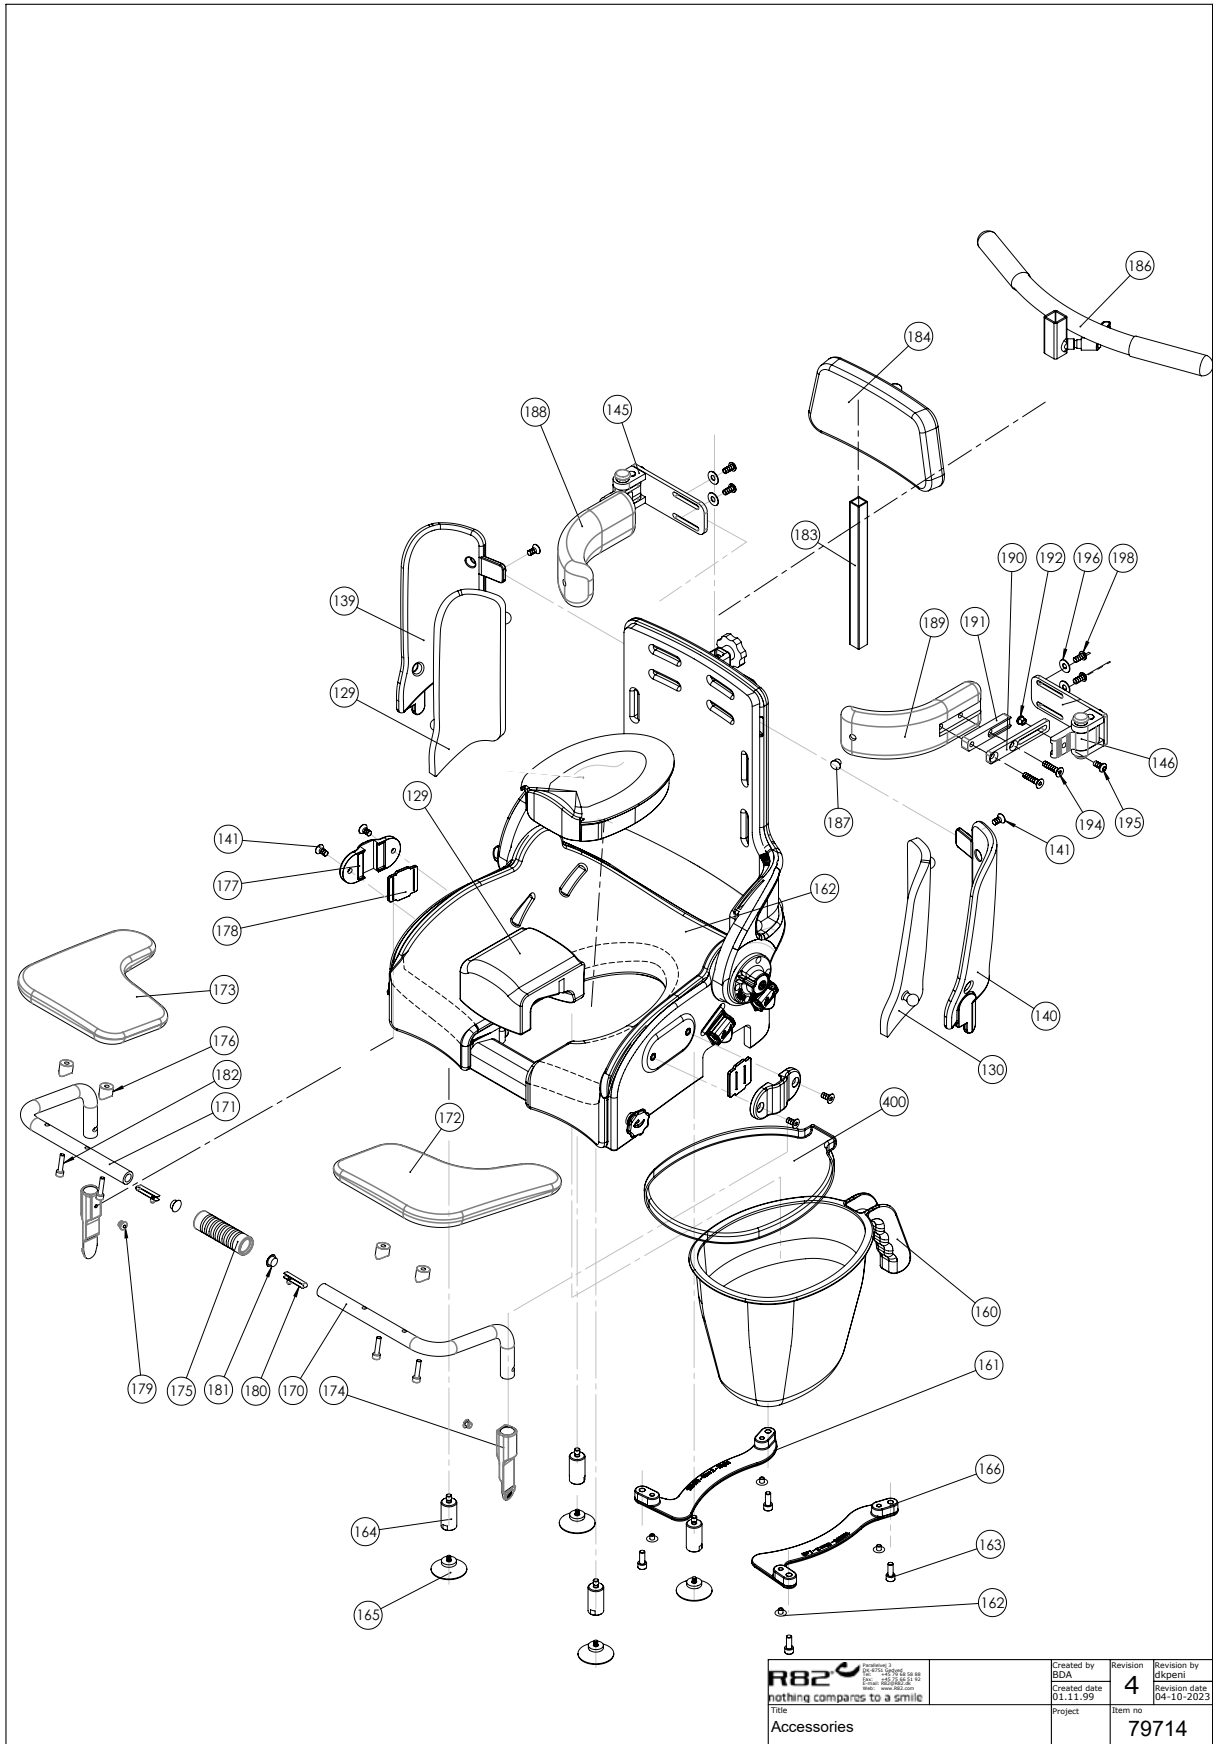

C:\EPDM\TECHN\Explosdi\Flamingo\79714

R82® nothing compares to a smile	Created by BDA	Revision 4	Revision by dkkrent
	Created date 01.11.99	Revision date 04-10-2023	Item no. 79714
Title Accessories		Project