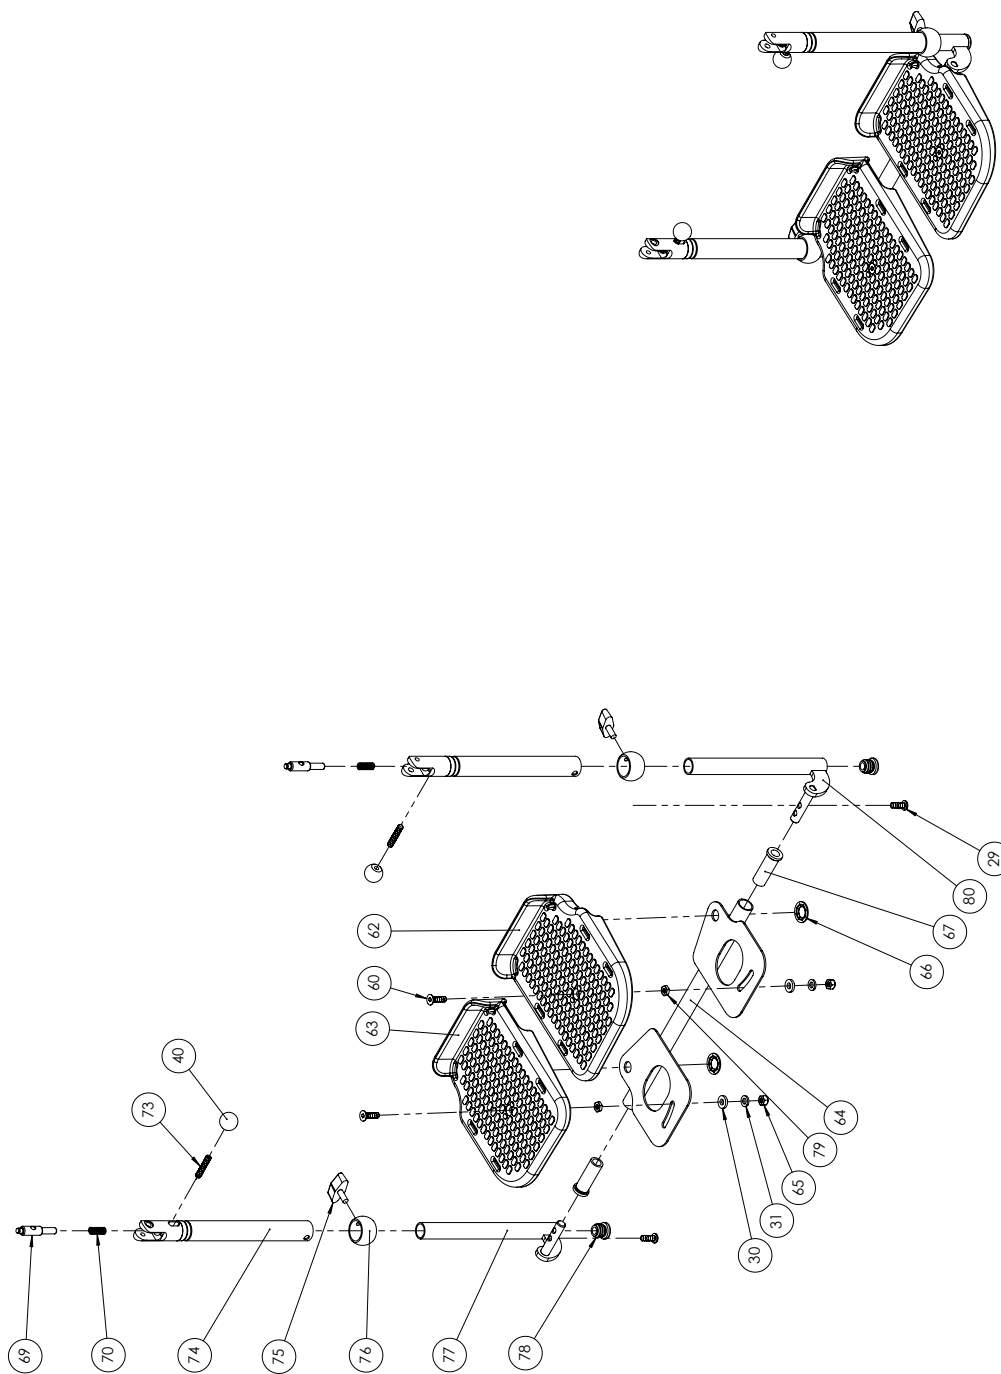

R82	Approved by Address Created date Project	Revision for C Created date 31-03-2011 Project	Revision by for C Revision date 08-10-2014 Item no 79724
	Title Footrest for Flamingo		

C:\PDA\1004\1004\Footer\Flamingo\79724