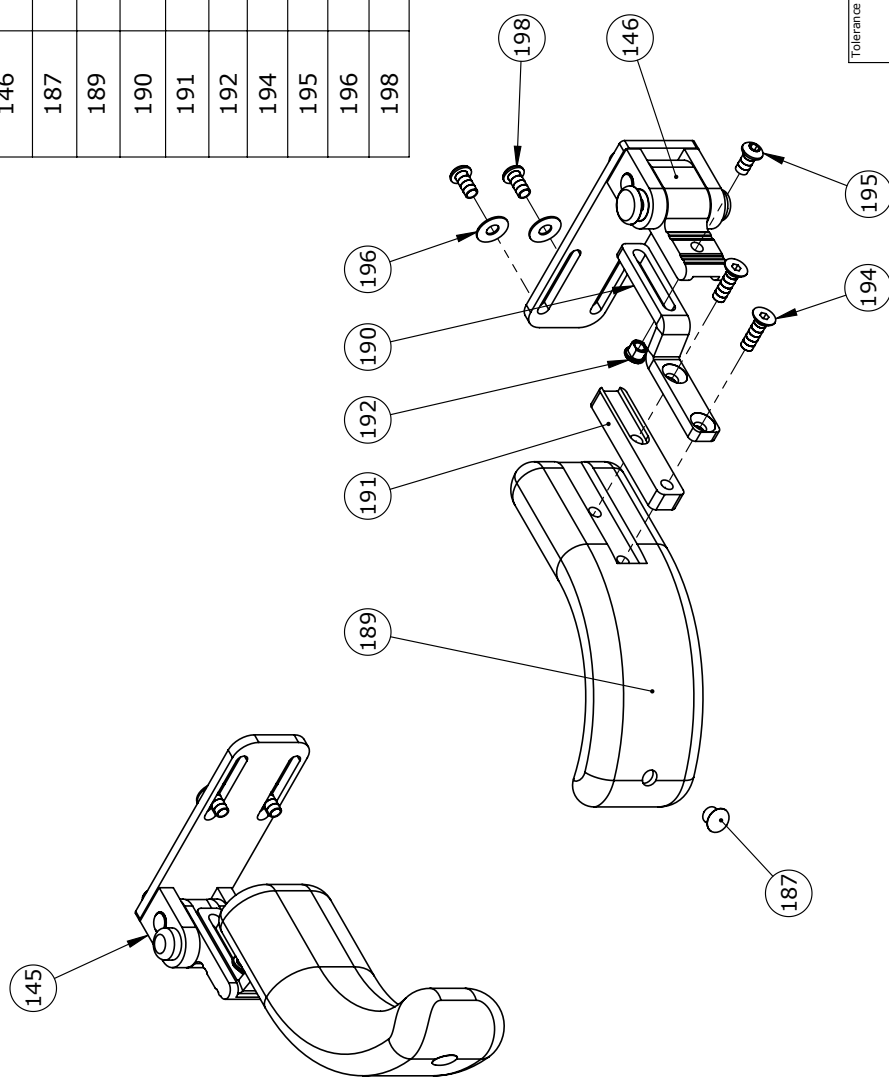

Pos no.	Qty.	Item no.	Description.
145	1	5982560-R	Svingbar sidestøtte højre
146	1	5982560-L	Svingbar sidestøtte venstre
187	2	2502519	DÆKHÆTTE Spec
189	2	6175408	Sidepelot mellem buet grå
190	2	155641	Bar, curved, 25 mm, l:10,5 cm
191	2	82570	Mellemlæg svb.sidest.flam.hvid
192	2	82558	M6 møtrik
194	4	0609730	INSEX UNDERS. M6x20
195	2	0659200	BUTTON HEAD M6x12
196	4	1105060	Rustfri skive 6,4*12*1,6 (a4)
198	4	0659200	Button head M6*12, rustfri

Tolerance	Project		R82 nothing compares to a smile	
Surface	117241	Created by	PER	Revision
Material		Created date	PER	Revision by
		11-02-2021	4	Revision date
		Scale	1:3	08-04-2021
		Weight	425.299g	
Title	Side Support Swing away Flamingo		Format	A4
			Item no	155650

C:\EPDM\TEGNET\explode\flamingo\155650