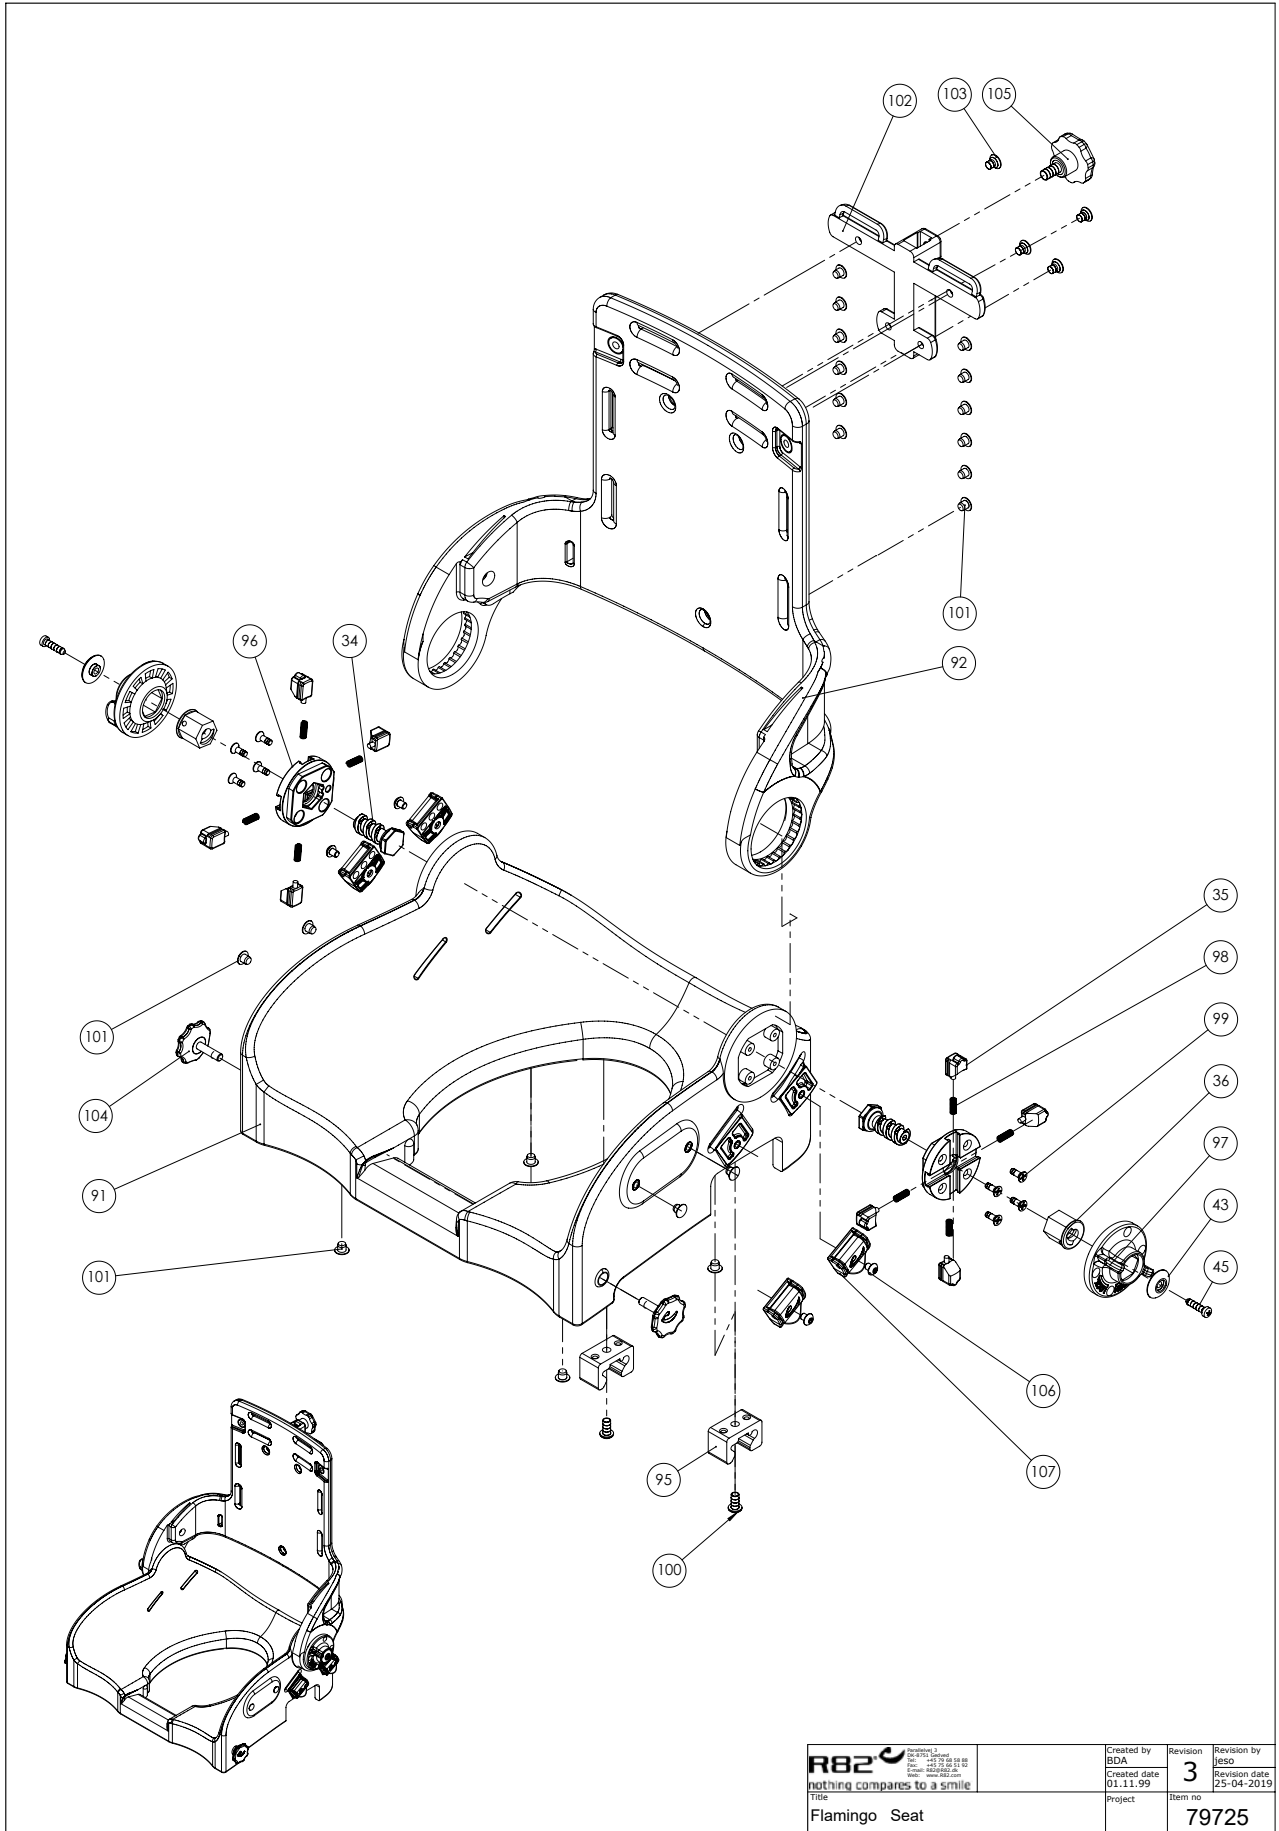

R82 A/S nothing compares to a smile Tel: +45 79 68 58 88 Fax: +45 75 66 51 92 E-mail: R82@R82.dk Web: www.r82.com	Created by BDA	Revision 3	Revision by jeso
	Created date 01.11.99	Revision date 25-04-2019	
Title Flamingo Seat	Project	Item no. 79725	

C:\FROM\TECH\Explode\Flamingo\79725