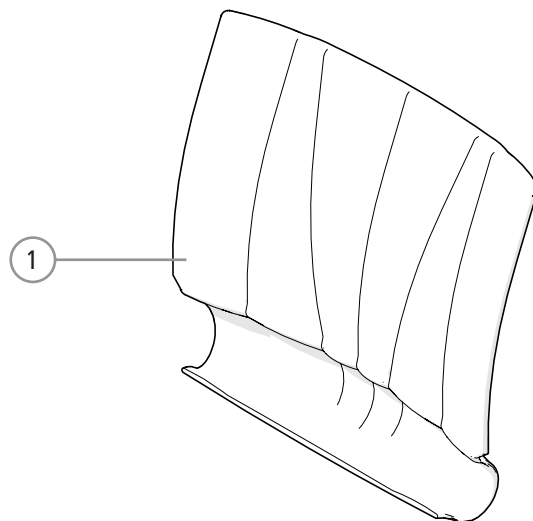

Etac Xact

Spareparts list english

1A19461.1 2024-01-03

Index

Index	Page
Back support cover	3
Brakes	4
Leg supports	5
Foot supports	6
Rear axle attachment	7
Rear wheel	8
Castors	9
Seat upholstery	10
Push handles, bow handle	11
Arm support	12
Anti-tip	13
Back support upholstery 3A	14
Back support 3A	15

Back support cover

Pos.	Description	Art. no.
1	Cover back 2B/3A 35 cm airmesh	63204-68
	Cover back 2B/3A 37,5 cm airmesh	63205-68
	Cover back 2B/3A 40 cm airmesh	63206-68
	Cover back 2B/3A 42,5 cm airmesh	63207-68
	Cover back 2B/3A 45 cm airmesh	63208-68
	Cover back 2B/3A 47,5 cm airmesh	63209-68
	Cover back 2B/3A 50 cm airmesh	63210-68
	Cover back Cross 3A 35 cm dark grey	62941-60
	Cover back Cross 3A 37,5 cm dark grey	62942-60
	Cover back Cross 3A 40 cm dark grey	62943-60
	Cover back Cross 3A 42,5 cm dark grey	62944-60
	Cover back Cross 3A 45 cm dark grey	62945-60
	Cover back Cross 3A 47,5 cm dark grey	62946-60
	Cover back Cross 3A 50 cm dark grey	62947-60