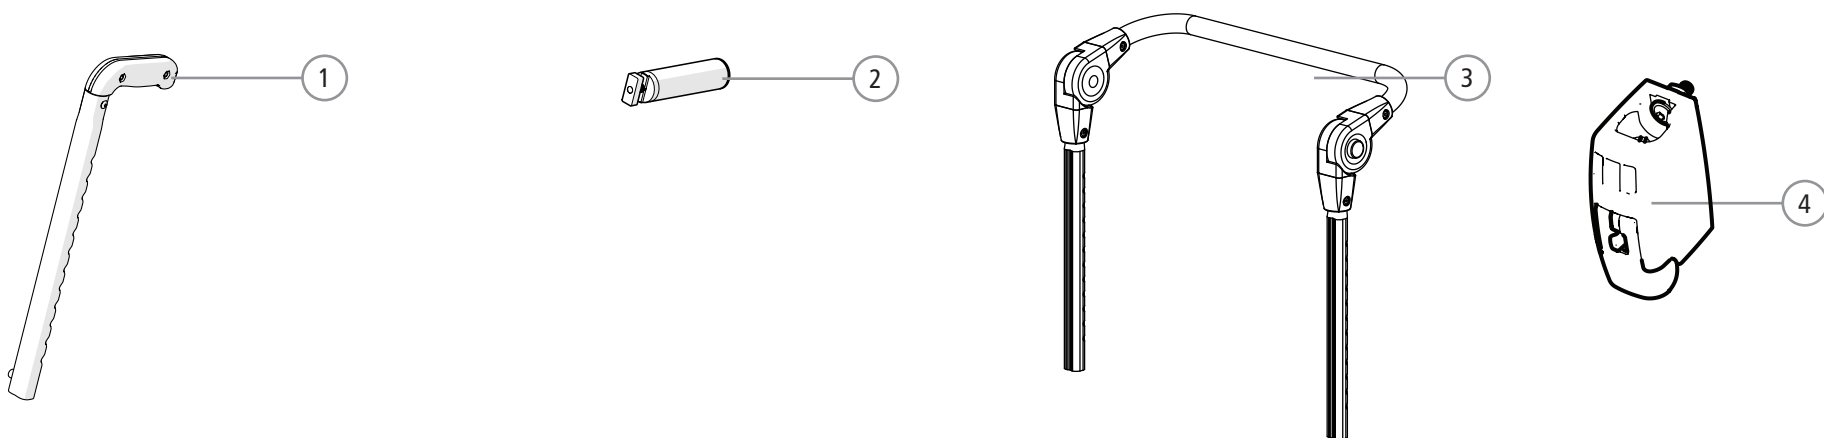

Push handles, bow handle

Pos.	Description	Art. no.
1	Push handle active height adjustable cpl	28873
2	Push handle fixed 3A back cpl	28875
3	Bow handle height adjustable 32,5 cm back 3A 35 cm cpl	27433-01
	Bow handle angle adjustable 35 cm Cr back 3A 37.5 cm	27161
	Bow handle angle adjustable 37,5 cm Cr back 3A 40 cm	27162
	Bow handle angle adjustable 40 cm Cr back 3A 42.5 cm	27163
	Bow handle angle adjustable 42,5 cm Cr back 3A 45 cm	27164
	Bow handle angle adjustable 45 cm Cr back 3A 47.5 cm	27165
4	Bow handle angle adjustable 47,5 cm Cr back 3A 50 cm	27166
	Attachment push handle	28576