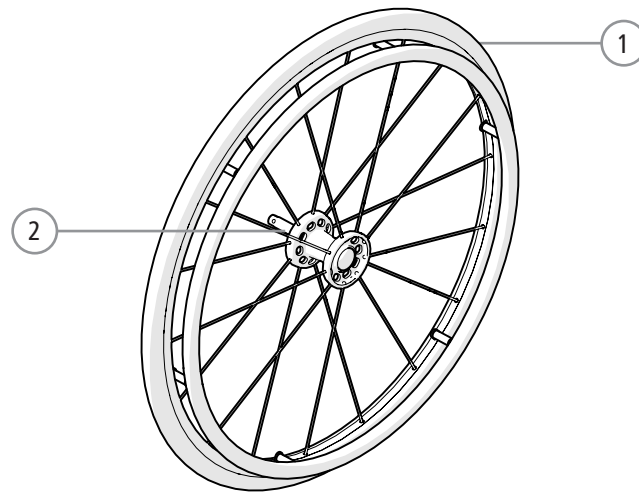

Rear wheel

Pos.	Description	Art. no.
1	Rear wheel 24" high pressure hard aluminium	28950
	Rear wheel 24" high pressure plastic coated	28951
	Rear wheel 24" high pressure puncture protection hard aluminium	28952
	Rear wheel 24" Trailblazer hard aluminium	28953
	Rear wheel 22" high pressure hard aluminium	28956
	Rear wheel 22" high pressure plastic coated	28957
	Rear wheel 22" solid, aluminium	28958
	Rear wheel 22" solid plastic coated	28959
	Rear wheel 25" Marathon plus aluminium	28964
	Rear wheel 25" Marathon plus plastic coated	28965
2	Axel QR Ø 12,7 L99	83492