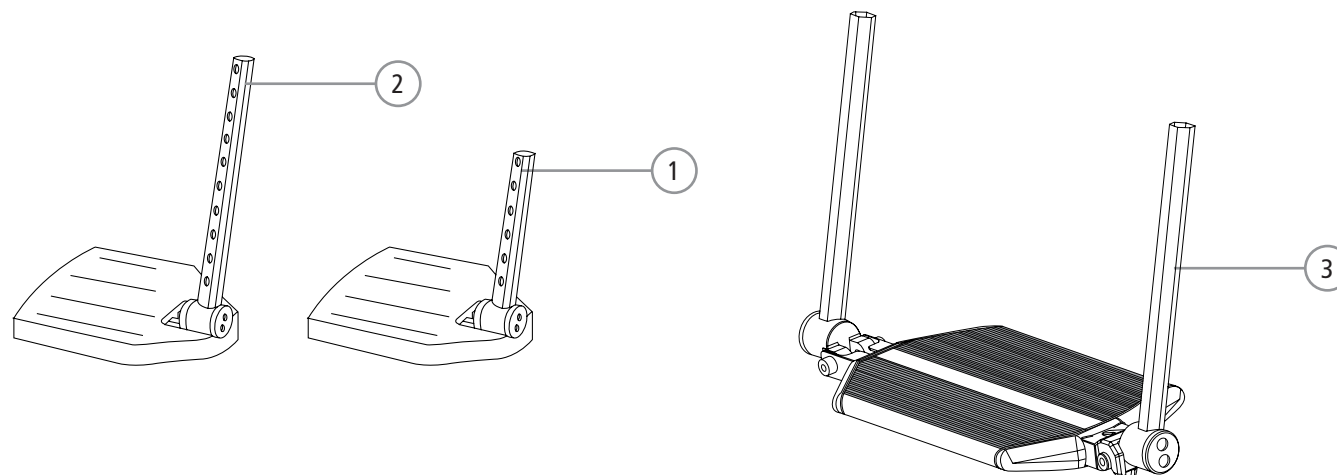

Foot supports

Pos.	Description	Art. no.
1	Foot support short 35 ri	25653-1
	Foot support short 35 le	25653-2
	Foot support short 37,5 ri	25654-1
	Foot support short 37,5 le	25654-2
	Foot support short 40 ri	25655-1
	Foot support short 40 le	25655-2
	Foot support short 42,5 ri	25656-1
	Foot support short 42,5 le	25656-2
	Foot support short 45 ri	25657-1
	Foot support short 45 le	25657-2
	Foot support short 47,5 ri	25738-1
	Foot support short 47,5 le	25738-2
	Foot support short 50 ri	25658-1
	Foot support short 50 le	25658-2

2	Foot support + 8 cm 35 ri	25641-1
	Foot support + 8 cm 35 le	25641-2
	Foot support + 8 cm 37,5 ri	25642-1
	Foot support + 8 cm 37,5 le	25642-2
	Foot support + 8 cm 40 ri	25643-1
	Foot support + 8 cm 40 le	25643-2
	Foot support + 8 cm 42,5 ri	25644-1
	Foot support + 8 cm 42,5 le	25644-2
	Foot support + 8 cm 45 ri	25645-1
	Foot support + 8 cm 45 le	25645-2
	Foot support + 8 cm 47,5 ri	25736-1
	Foot support + 8 cm 47,5 le	25736-2
	Foot support + 8 cm 50 ri	25646-1
	Foot support + 8 cm 50 le	25646-2
3	Foot support solid cpl 35-37,5	25936
	Foot support solid cpl 40-50	25937