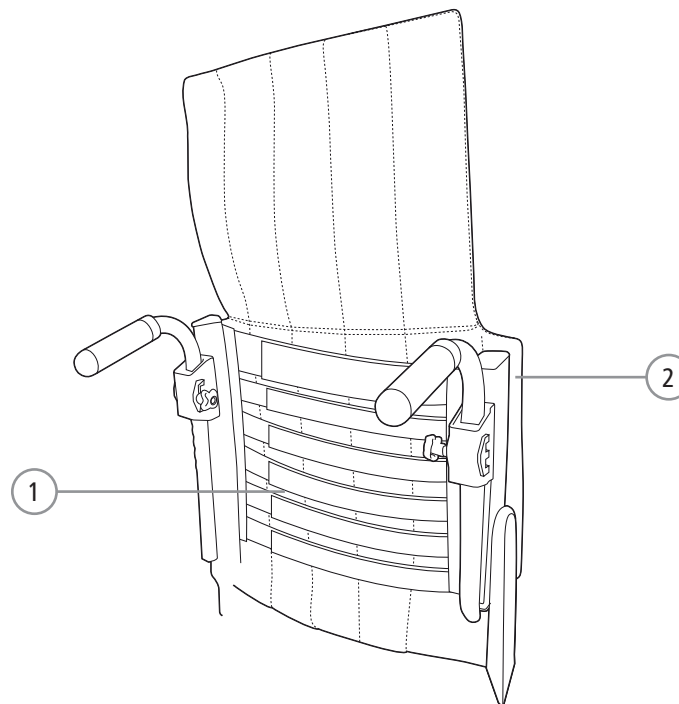

Push handles, bow handle

Pos.	Description	Art. no.
1	Push handle active height adjustable cpl	28873
2	Push handle fixed 3A back cpl	28875
3	Bow handle height adjustable 32,5 cm back 3A 35 cm cpl	27433-01
	Bow handle angle adjustable 35 cm Cr back 3A 37.5 cm	27161
	Bow handle angle adjustable 37,5 cm Cr back 3A 40 cm	27162
	Bow handle angle adjustable 40 cm Cr back 3A 42.5 cm	27163
	Bow handle angle adjustable 42,5 cm Cr back 3A 45 cm	27164
	Bow handle angle adjustable 45 cm Cr back 3A 47.5 cm	27165
4	Bow handle angle adjustable 47,5 cm Cr back 3A 50 cm	27166
	Attachment push handle	28576

Arm support

Pos.	Description	Art. no.
1	Arm support active L25 ri	28855-1
	Arm support active L25 le	28855-2
2	Arm support active L38 ri	28856-1
	Arm support active L38 le	28856-2
3	Splash guard black ri S cpl	28548-1
	Splash guard black le S cpl	28548-2
	Splash guard black ri M cpl	28547-1
	Splash guard black le M cpl	28547-2

Anti-tip

Pos.	Description	Art. no.
1	Anti-tip 1 cpl pair	24163
	Anti-tip 2 cpl pair	24164
	Anti-tip 3 cpl pair	24165
	Anti-tip 4 cpl pair	24166
2	Anti-tip tube telescopic multi	51201

Back support upholstery 3A