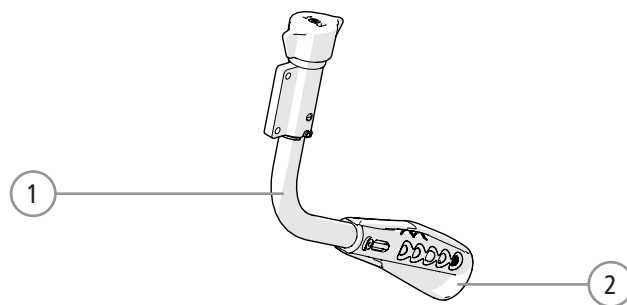

Anti-tip

Pos.	Description	Art. no.
1	Anti-tip 1 cpl pair	24163
	Anti-tip 2 cpl pair	24164
	Anti-tip 3 cpl pair	24165
	Anti-tip 4 cpl pair	24166
2	Anti-tip tube telescopic multi	51201