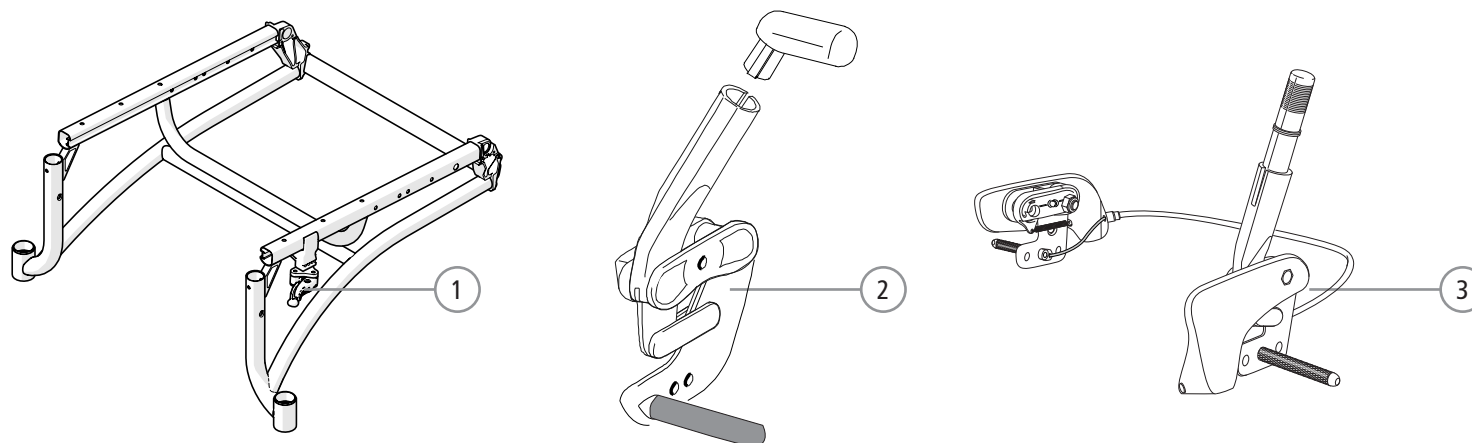

Brakes

Pos.	Description	Art. no.
1	Scissor brake Xact ri	28915-1
	Scissor brake Xact le	28915-2
2	Brake with angled, black handle ri	28917-1
	Brake with angled, black handle le	28917-2
3	Single hand brake ri	28918-1
	Single hand brake le	28918-2