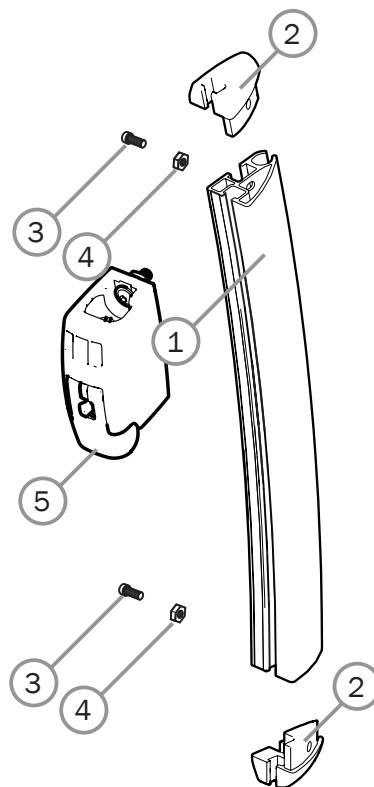

Push handles, bow handle

Pos.	Description	Art. no.
1	Push handle active height adjustable cpl	28873
2	Push handle fixed 3A back cpl	28875
3	Bow handle height adjustable 32,5 cm back 3A 35 cm cpl	27433-01
	Bow handle angle adjustable 35 cm Cr back 3A 37.5 cm	27161
	Bow handle angle adjustable 37,5 cm Cr back 3A 40 cm	27162
	Bow handle angle adjustable 40 cm Cr back 3A 42.5 cm	27163
	Bow handle angle adjustable 42,5 cm Cr back 3A 45 cm	27164
	Bow handle angle adjustable 45 cm Cr back 3A 47.5 cm	27165
4	Bow handle angle adjustable 47,5 cm Cr back 3A 50 cm	27166
	Attachment push handle	28576

Arm support

Pos.	Description	Art. no.
1	Arm support active L25 ri	28855-1
	Arm support active L25 le	28855-2
2	Arm support active L38 ri	28856-1
	Arm support active L38 le	28856-2
3	Splash guard black ri S cpl	28548-1
	Splash guard black le S cpl	28548-2
	Splash guard black ri M cpl	28547-1
	Splash guard black le M cpl	28547-2

Anti-tip

Pos.	Description	Art. no.
1	Anti-tip 1 cpl pair	24163
	Anti-tip 2 cpl pair	24164
	Anti-tip 3 cpl pair	24165
	Anti-tip 4 cpl pair	24166
2	Anti-tip tube telescopic multi	51201

Back support upholstery 3A

Pos.	Description	Art. no.
1	Back support upholstery Cross 3A 35-40 cm	62953-60
	Back support upholstery Cross 3A 42,5-50 cm	62954-60
	Tension rod L296 Crossrygg 3A	82461

Back support 3A

Pos.	Description	Art. no.
1	Back rail Cross 3A ri mod 4	83013-1
	Back rail Cross 3A le mod 4	83013-2
2	Dust cover Cross back mod 4	51130
	Dust cover Cross back mod 4	51131
3	Screw MRX M4x8	11441
4	Locking nut M4	12026
5	Attachment push handle height adj cpl	28576