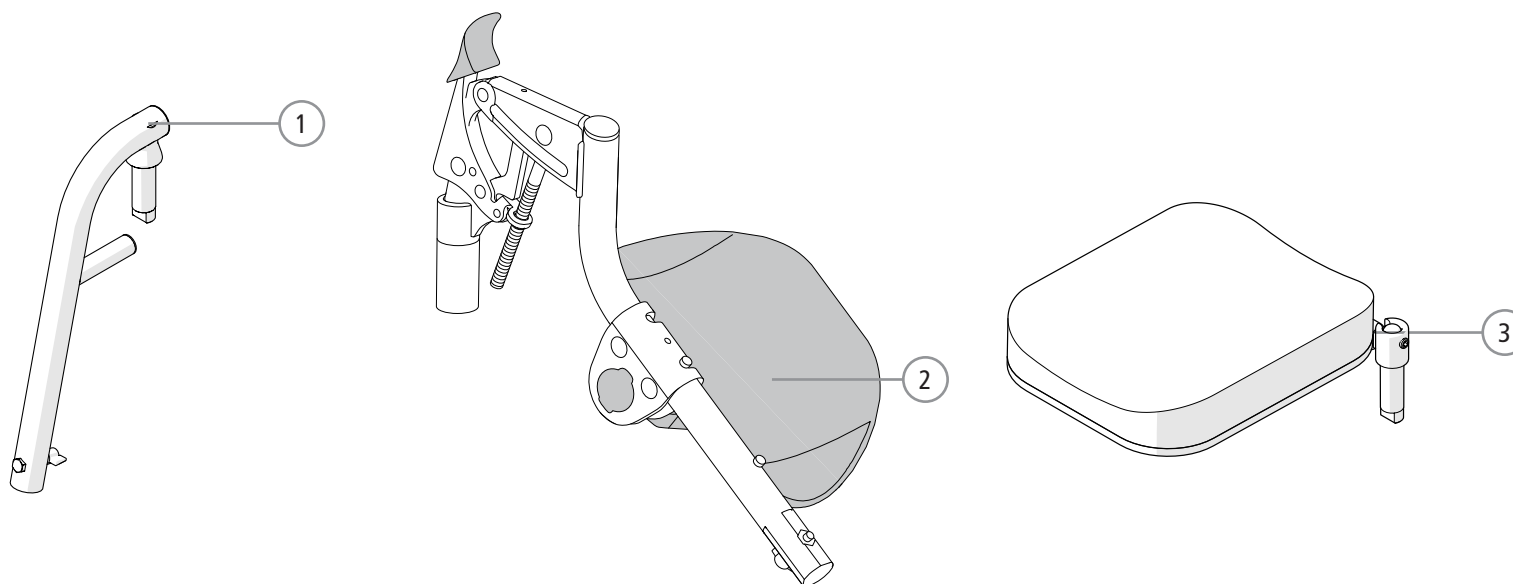

Back support cover

Pos.	Description	Art. no.
1	Cover back 2B/3A 35 cm airmesh	63204-68
	Cover back 2B/3A 37,5 cm airmesh	63205-68
	Cover back 2B/3A 40 cm airmesh	63206-68
	Cover back 2B/3A 42,5 cm airmesh	63207-68
	Cover back 2B/3A 45 cm airmesh	63208-68
	Cover back 2B/3A 47,5 cm airmesh	63209-68
	Cover back 2B/3A 50 cm airmesh	63210-68
	Cover back Cross 3A 35 cm dark grey	62941-60
	Cover back Cross 3A 37,5 cm dark grey	62942-60
	Cover back Cross 3A 40 cm dark grey	62943-60
	Cover back Cross 3A 42,5 cm dark grey	62944-60
	Cover back Cross 3A 45 cm dark grey	62945-60
	Cover back Cross 3A 47,5 cm dark grey	62946-60
	Cover back Cross 3A 50 cm dark grey	62947-60

Leg support

Pos.	Description	Art. no.
1	Leg support Active	28888
	Leg support narrow angle	25570-01
	Leg support narrow angle short	25571-01
	Leg support narrow angle lockable	25573-01
	Leg support narrow angle short lockable	25572-01
2	Leg support elevating compl with calf support	26100
3	Leg support amputee Cross	25516-60