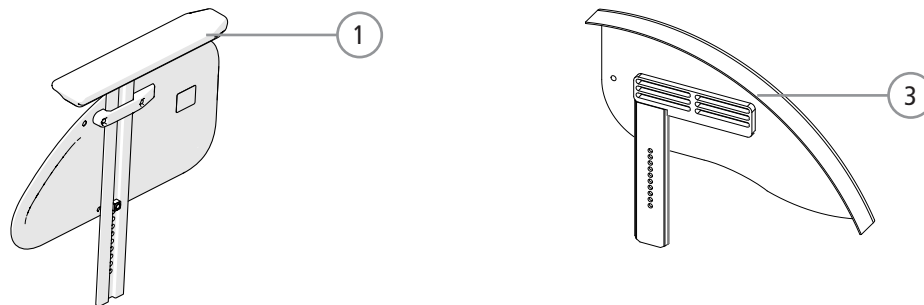

Arm support

Pos.	Description	Art. no.
1	Arm support active L25 ri	28855-1
	Arm support active L25 le	28855-2
2	Arm support active L38 ri	28856-1
	Arm support active L38 le	28856-2
3	Splash guard black ri S cpl	28548-1
	Splash guard black le S cpl	28548-2
	Splash guard black ri M cpl	28547-1
	Splash guard black le M cpl	28547-2