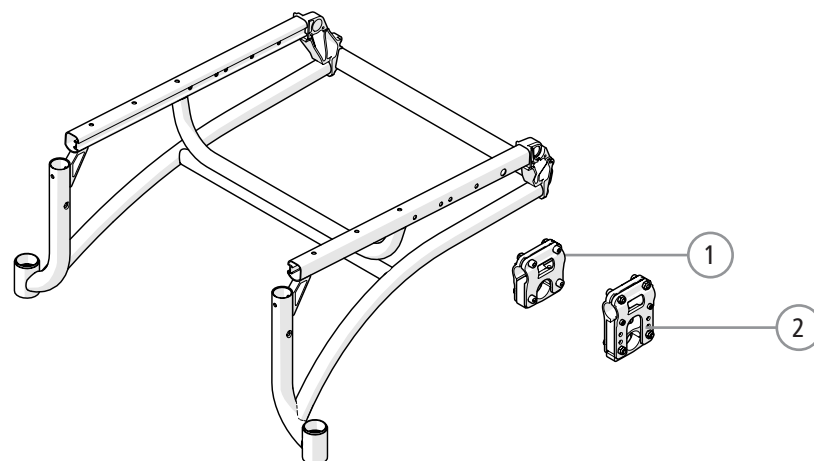

Rear axle attachment

Pos.	Description	Art. no.
1	Rear axle attachment std cpl	24004
2	Rear axle attachment high cpl	24019