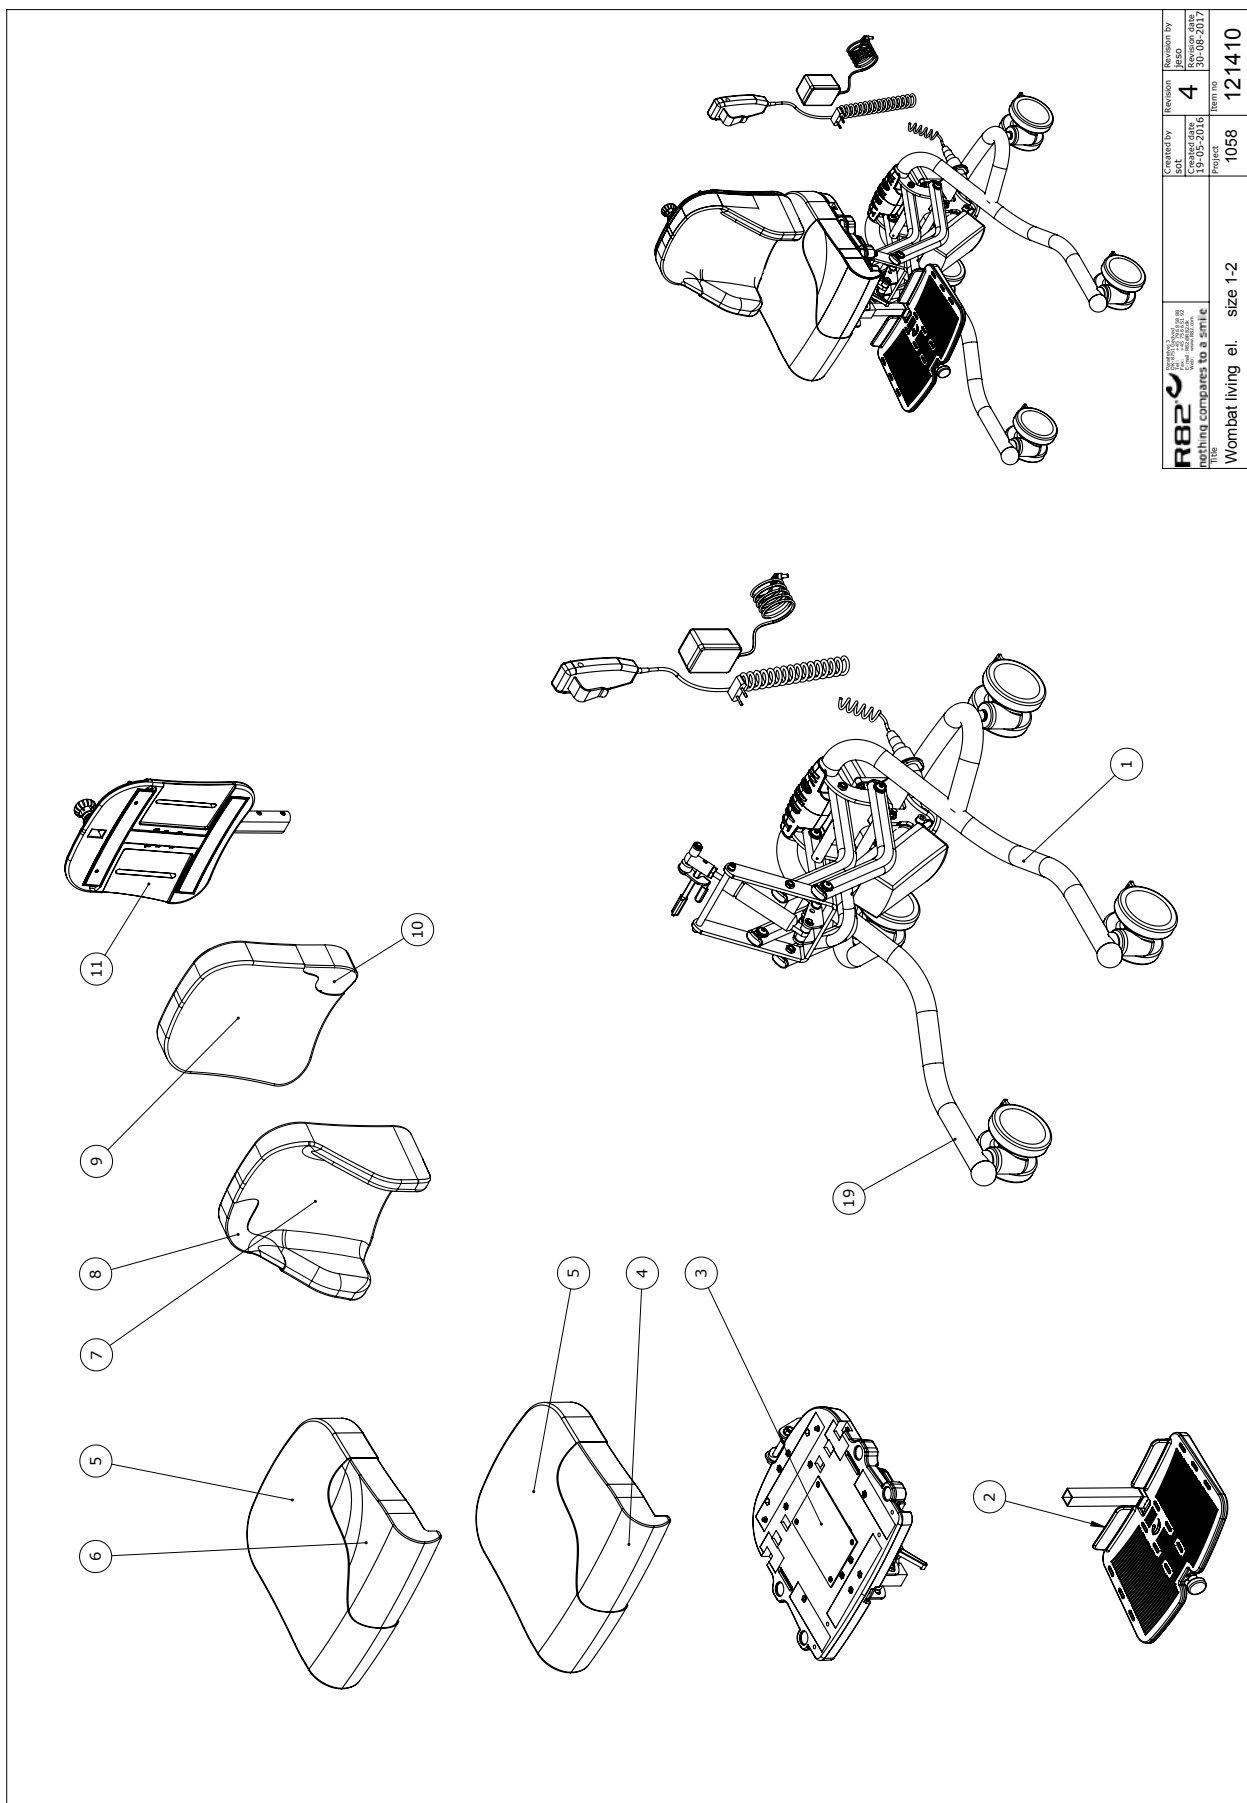

nothing compares to a smile Title: Wombat living ei. size 1-2	Created by JYBA 19-05-2016	Revision 4	Revision by JYBA 30-08-2017
	Project 1068	Item no. 121410	

C:\pwworkspace\1058311410