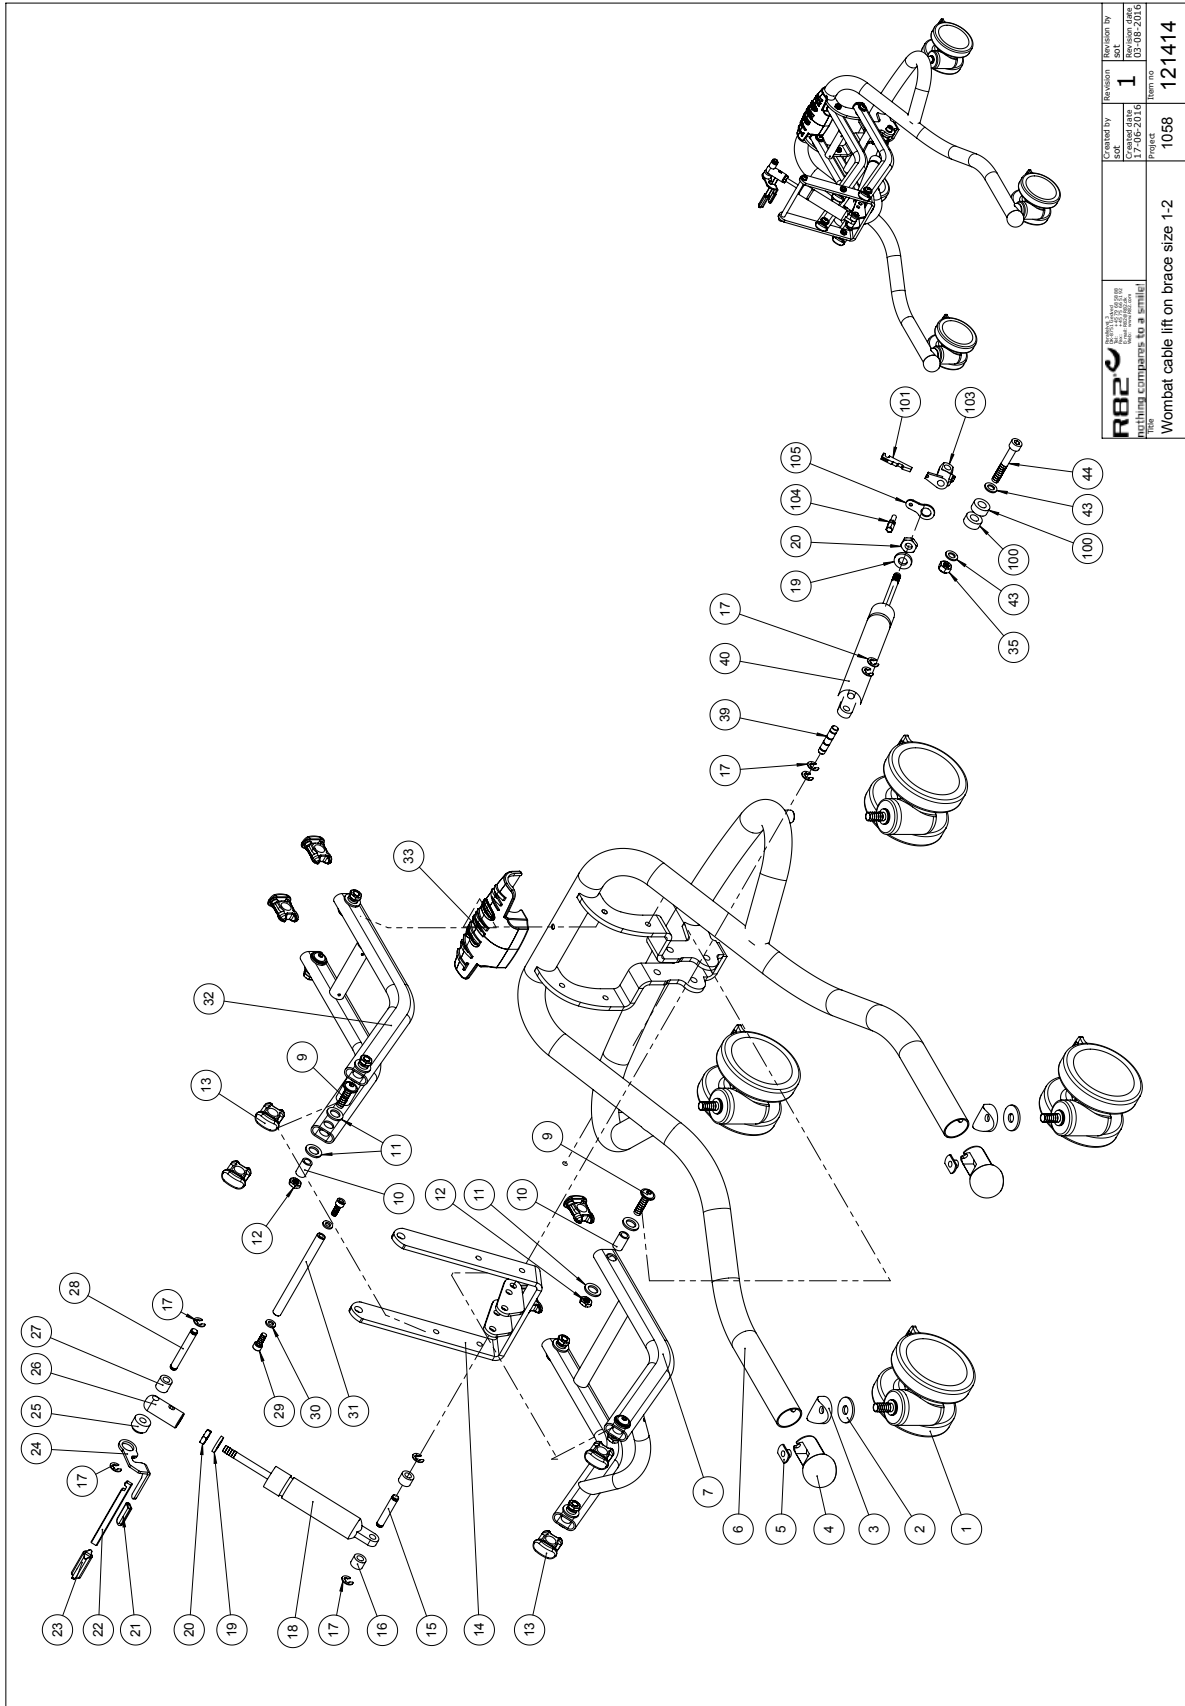

R82 A/S Parallelvej 3 8751 Gedved Denmark We're always ready to help you.	Created by S&K	Revision by S&K	Revision no. 1
	Project Wombat cable lift on brace size 1-2	Item no. 1058	Item no. 121414