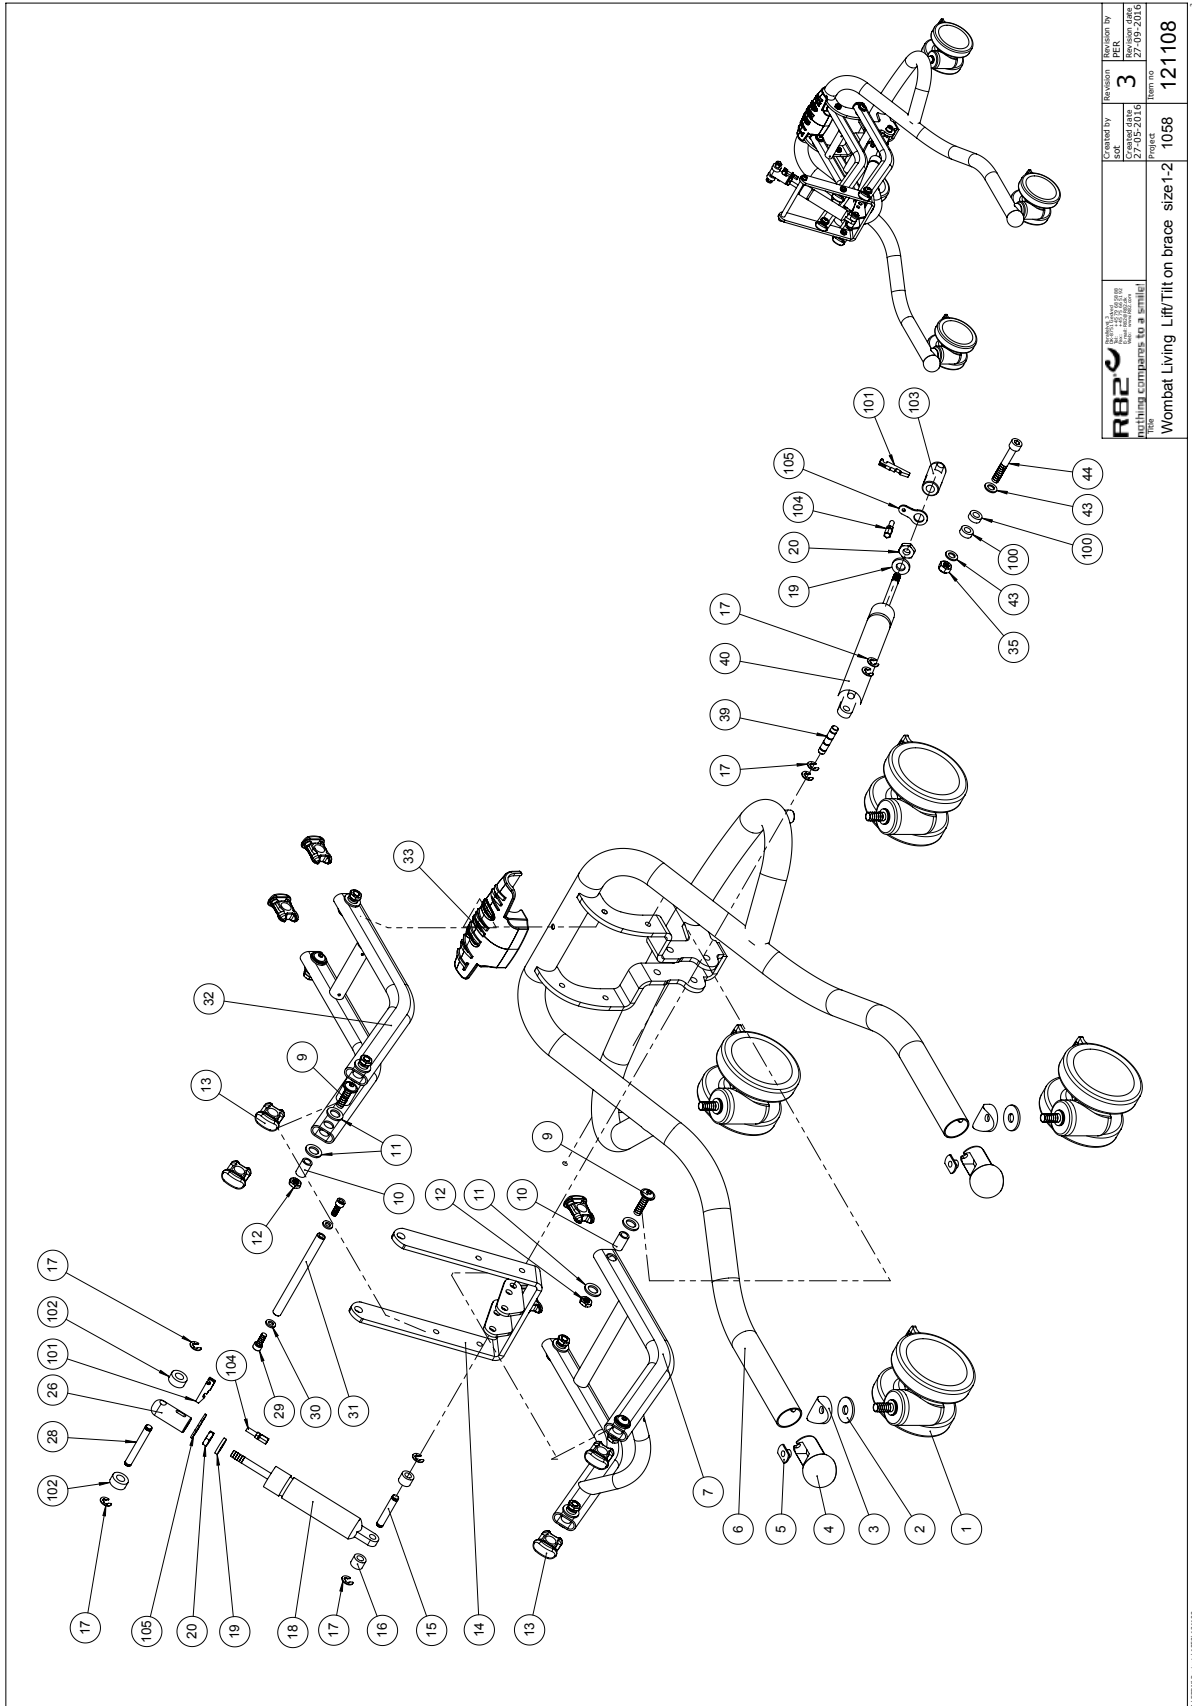

Position	No.	Description	Quantity	Unit of Measure	Ean code
1	3006825	75mm wheel w/brake, black	PCS	4	5707292371393
1	3006938	100mm double wheel with brake	PCS	4	5707292574930
2	1108050	Washer M10, din9021	PCS	2	5707292140401
3	82894	Saddle washer	PCS	2	5707292387578
4+5	5082829-60	Mount of ball and nut	PCS	2	5707292621962
4+5	5082829-60	Mount of ball and nut	PCS	2	5707292621962
6	82920-10	Frame wombat size 1+2	PCS	1	5707292622501
7	82790-10	Carryarm white ral 9010	PCS	1	5707292622471
9	0663031	Button head 8*30, Wombat	PCS	8	5707292139610
10	82933	Bearing bushing, Wombat	PCS	8	5707292125880
11	1310710	Nylon washer	PCS	16	5707292140807
12	1750800	Lock nut, stainless M8	PCS	8	5707292141484
13	82946	End piece 15*30, Wombat	PCS	8	5707292126016
14	82924-10	tilt brace	PCS	1	5707292621986
15	80921	locking pin, Wombat	PCS	1	5707292111371
16	1350021	Distance piece 11*15*8,2mm	PCS	2	5707292140890
17	1145070	Lock washer 7mm	PCS	8	5707292140586
18	2203506	Bloc-o-lift gasspring 2745hu	PCS	1	5707292143297
19	1310712	Nylon washer, nature	PCS	2	5707292356345
20	1761000	Counter nut 10*1,0 fine thread	PCS	2	5707292141538
26	6118821	Horizontal release, Wombat	PCS	1	5707292186737
28	80922	Locking pin, Wombat	PCS	1	5707292111388
29	0602200	Insex screw 6*16	PCS	2	5707292138095
30	1103000	Fazet washer 6mm	PCS	2	5707292140289
31	82806	Axle	PCS	1	5707292125200
32	82921-10	Carrie arm, Wombat white	PCS	1	5707292621993
33	82949-60	Bumper for wombat, black	PCS	1	5707292619815
35	1607000	Lock nut 8mm, large pack	PCS	2	5707292141378
39	80924	Ø8*40 spec locking pin,wombat	PCS	1	5707292111401
40	2205300	Bloc-o-lift gasspring 5251hs	PCS	1	5707292143389
43	1103200	Fazet washer 8mm	PCS	2	5707292140296
44	0603600	Insex screw 8*55	PCS	1	5707292138262
100	1350000	Distancepart black 6*15*8,2 mm	PCS	2	5707292140876
101	2200050	Small release arm	PCS	2	5707292143075
101	80922	Locking pin, Wombat	PCS	2	5707292111388
102	1350024	Distance piece 14*15*8,2mm	PCS	2	5707292140920
103	121699	Release head	PCS	1	5707292629746
104	0380000	Cable tighter M5*23	PCS	2	5707292135933
105	82268	Wire mounting by pedal	PCS	2	5707292123039
53	1607000	Lock nut 8mm, large pack	PCS	3	5707292141378
54	2222133	Actuator Ia28 f/wombat	PCS	1	5707292492272
55	6108200	Pvc pipe pa11 Ø10/Ø8 mm	MTR	0,03	5707292185655
56	0603600	Insex screw 8*55	PCS	1	5707292138262
57	2505000	Ferrule e30*301,0-2,0 int.blac	PCS	1	5707292144140
58	1606250	Self-locking nut 3mm	PCS	4	5707292408396
59	1102800	Fazet washer 4mm	PCS	2	5707292140265
60	1606300	Lock nut 5 mm	PCS	4	5707292141354
61	1102900	Fazet washer 5 mm	PCS	4	5707292140272
62	77576	Battery console highlow	PCS	1	5707292490759