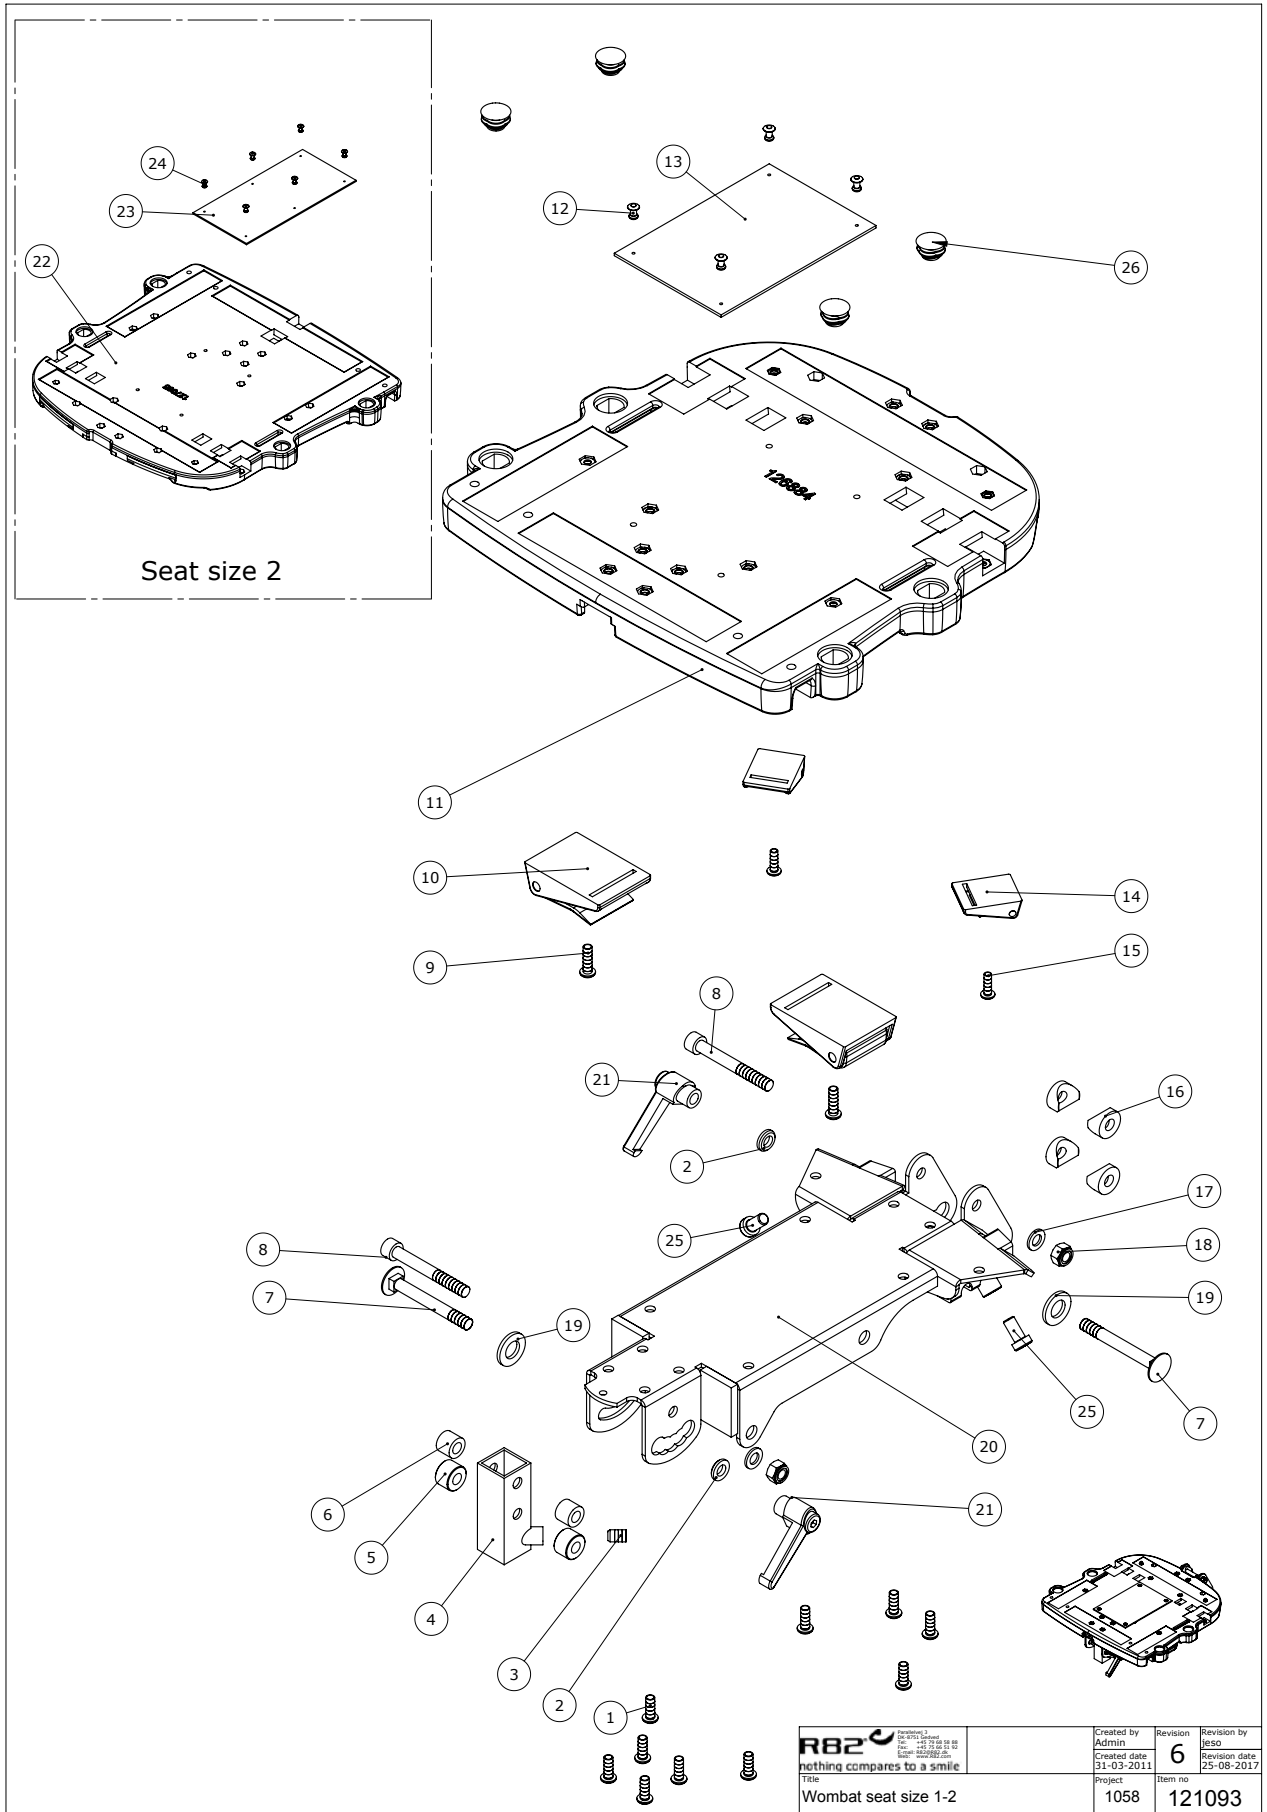

 nothing compares to a smile Title Wombat seat size 1-2	Created by Admin	Revision 6	Revision by Jeso
	Created date 31-03-2011	Revision date 25-08-2017	Item no 121093

Position	No.	Description	Quantity	Unit of Measure	Ean code
1	0641600	Button head screw 6*16	PCS	10	5707292139269
2	120701	Lock washer	PCS	2	5707292623416
3	0701000	Stop screw with crater 8*10	PCS	1	5707292139870
4	82926	Turning fitting	PCS	1	5707292125811
5	82934	Distance piece	PCS	2	5707292125897
6	1350022	Distance piece 12*15*8,2mm	PCS	2	5707292140906
7	1905710	Bolt M8*70 FZB wo/nut	PCS	2	5707292142368
8	0603665	Insex screw 8*65	PCS	2	5707292138286
9	0641620	Button head screw 6*20	PCS	2	5707292139276
10	0445025	25mm press buckle, black	PCS	2	5707292465160
11	82941	Seat size 1, Wombat	PCS	1	5707292125965
12	0506509	Rivet 4*10, stainless	PCS	4	5707292472441
13	4935300	100mm black velcro hook	MTR	0,15	5707292152107
14	0442070	FIXLOCK CLAMP 40 MM W/HOLE	PCS	2	5707292136398
15	0658010	Button head M5 x 10, stainless	PCS	2	5707292139375
15	0658020	Button head M5 x 20, stainless	PCS	2	5707292139405
16	82929	Distance piece	PCS	4	5707292125842
17	1103200	FAZET WASHER 8MM	PCS	4	5707292140296
18	1607000	Lock nut 8mm, large pack	PCS	2	5707292141378
19	1103500	Fazet washer 12mm	PCS	2	5707292140326
20	119445	Baseplate welded ny	PCS	1	5707292621405
21	3502300	Tightening handle 65mm M8 bush	PCS	2	5707292146885
22	82942	Seat size 2, Wombat	PCS	1	5707292125972
23	4935300	100mm black velcro hook	MTR	0,21	5707292152107
24	0506509	Rivet 4*10, stainless	PCS	6	5707292472441
25	0603530	Insex low head M8x16 stainless	PCS	2	5707292412492