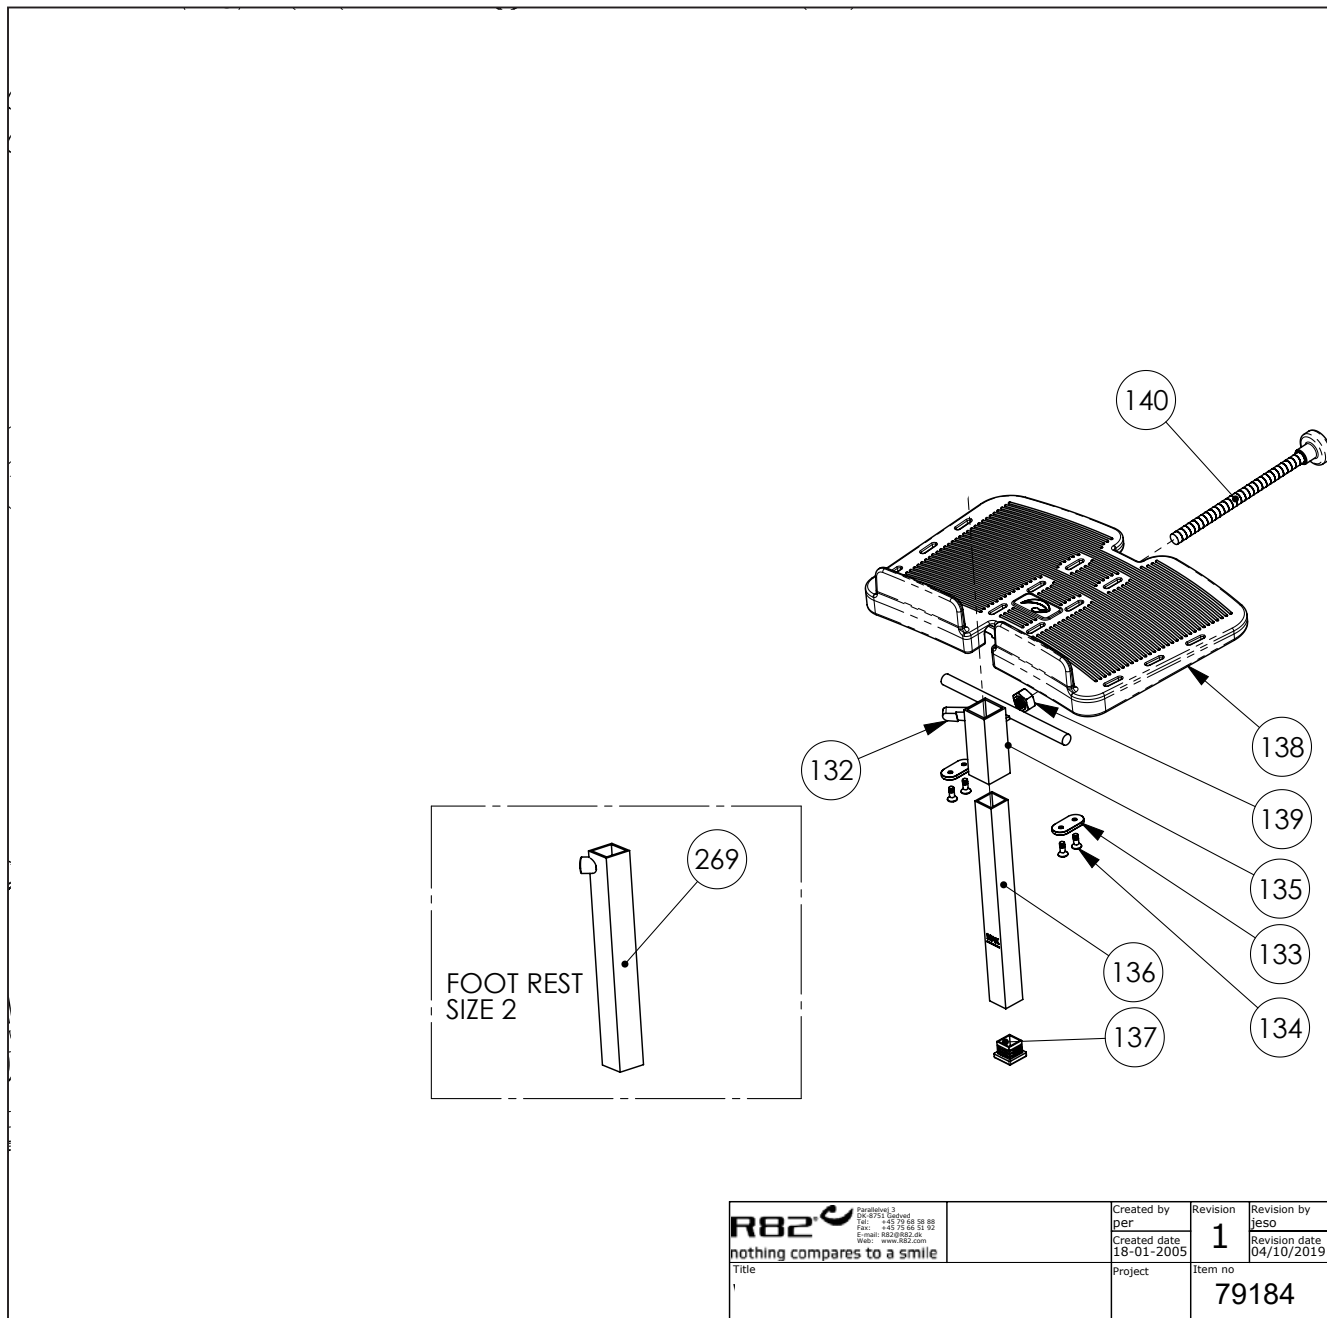

nothing compares to a smile	Parallelvej 3 DK-8751 Gedved Tel: +45 79 68 58 88 Fax: +45 79 68 51 92 E-mail: R82@R82.dk Web: www.R82.org	Created by per Created date 18-01-2005	Revision 1	Revision by jeSO Revision date 04/10/2019	
	Title 1	Project	Item no 79184		

Position	No.	Description	Quantity	Unit of Measure	Ean code
132	3502516	Tightening handle 45mm M8*16	PCS	1	5707292146915
133	82950	Hollow plate 16*32, Wombat	PCS	2	5707292126030
134	1940017	Sheet metal screw uhx4,2*13fzb	PCS	4	5707292142597
135	82925	Support fitting	PCS	1	5707292125804
136	82927	Pipe for footplate, Wombat	PCS	1	5707292125828
137	2504500	Ferrule e20*1,0-2,0 int.black	PCS	1	5707292144126
138	82940	Footplate size.2, Wombat	PCS	1	5707292125958
138	82944	Footplate size 1, Wombat	PCS	1	5707292125996
139	1604000	Steel nut 10 mm	PCS	1	5707292141293
140	3502790	Hand grip 28mm, M10*196mm	PCS	1	5707292363152
140	3502780	Handle 28mm,M10*160mm thread	PCS	1	5707292363145
269	82737	Pipe fitting long, Wombat 3	PCS	1	5707292399366