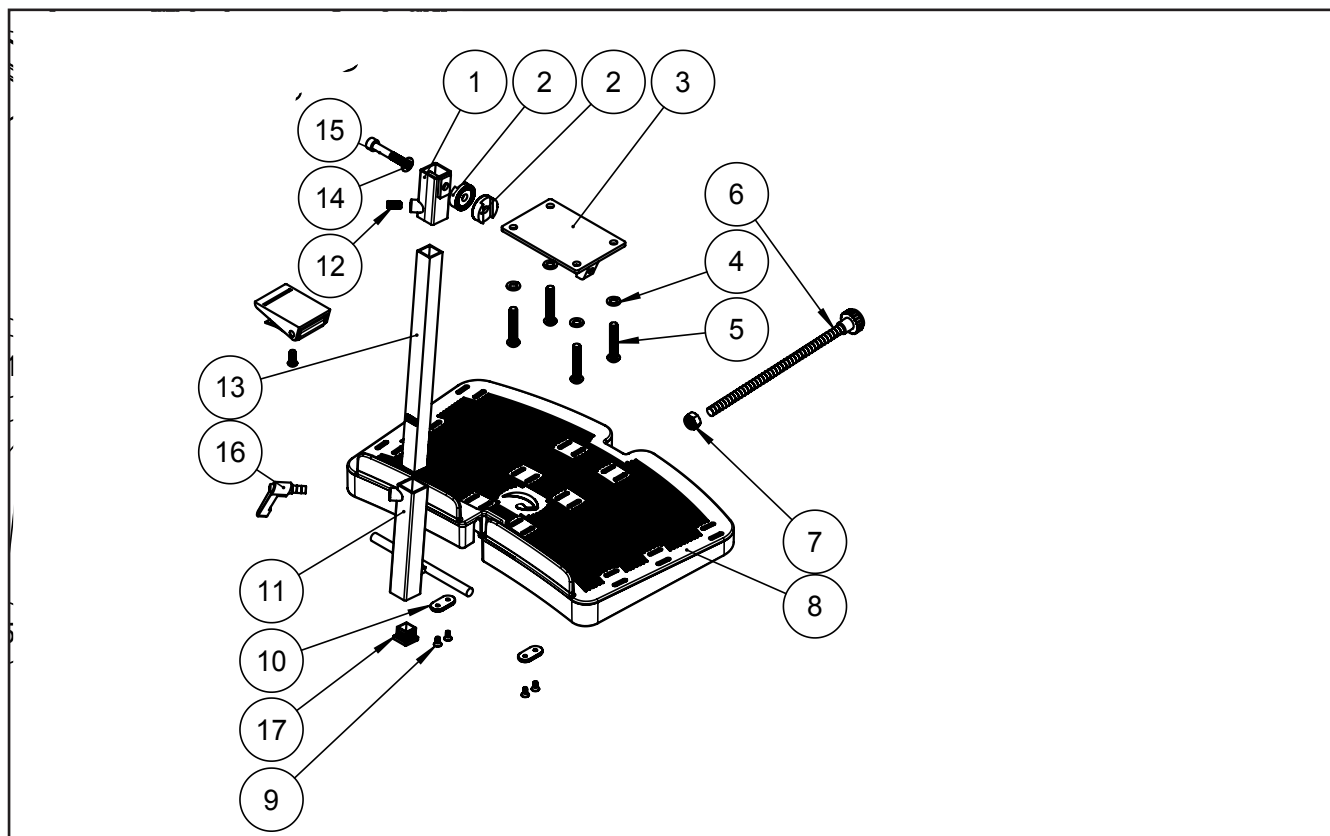

Position	No.	Description	Quantity	Unit of Measure	Ean code
1	82735	Fix for footrest	PCS	1	5707292399335
1	82733	Profile	PCS	1	5707292399014
1	82736	Profile footrest	PCS	1	5707292399007
2	82726	Plate	PCS	1	5707292398994
2	80915	Weldbushing m8 for squire tube	PCS	1	5707292359285
2	74061	Tooth washer Ø30	PCS	2	5707292373816
3	80915	Weldbushing m8 for squire tube	PCS	1	5707292359285
3	82738	Shaft, footrest	PCS	1	5707292399373
3	82734	Plate complete	PCS	1	5707292398932
4	82727	Tube	PCS	1	5707292399342
4	118565	Spacing Piece	PCS	1	5707292616593
4	1101000	Center spring washer 8mm	PCS	4	5707292140173
5	0661145	Button head 8*45 FZB	PCS	4	5707292139535
6	3502795	Knob 28mm,M10*??mm thread	PCS	1	5707292402110
7	1604000	Steel nut 10 mm	PCS	1	5707292141293
8	82752	Footplate size 3, Wombat	PCS	1	5707292401373
9	1940017	Sheet metal screw uhx4,2*13fzb	PCS	4	5707292142597
10	82950	Hollow plate 16*32, Wombat	PCS	2	5707292126030
11	82737	Pipe fitting long, Wombat 3	PCS	1	5707292399366
12	0701000	Stop screw with crater 8*10	PCS	1	5707292139870
13	82787	Rod for Wombat footrest 280 mm	PCS	1	5707292401472
14	1103200	Fazet washer 8mm	PCS	1	5707292140296
15	0603660	Insex screw 8*60	PCS	1	5707292138279
16	3502516	Tightening handle 45mm M8*16	PCS	1	5707292146915
17	2504500	Ferrule e20*1,0-2,0 int.black	PCS	1	5707292144126