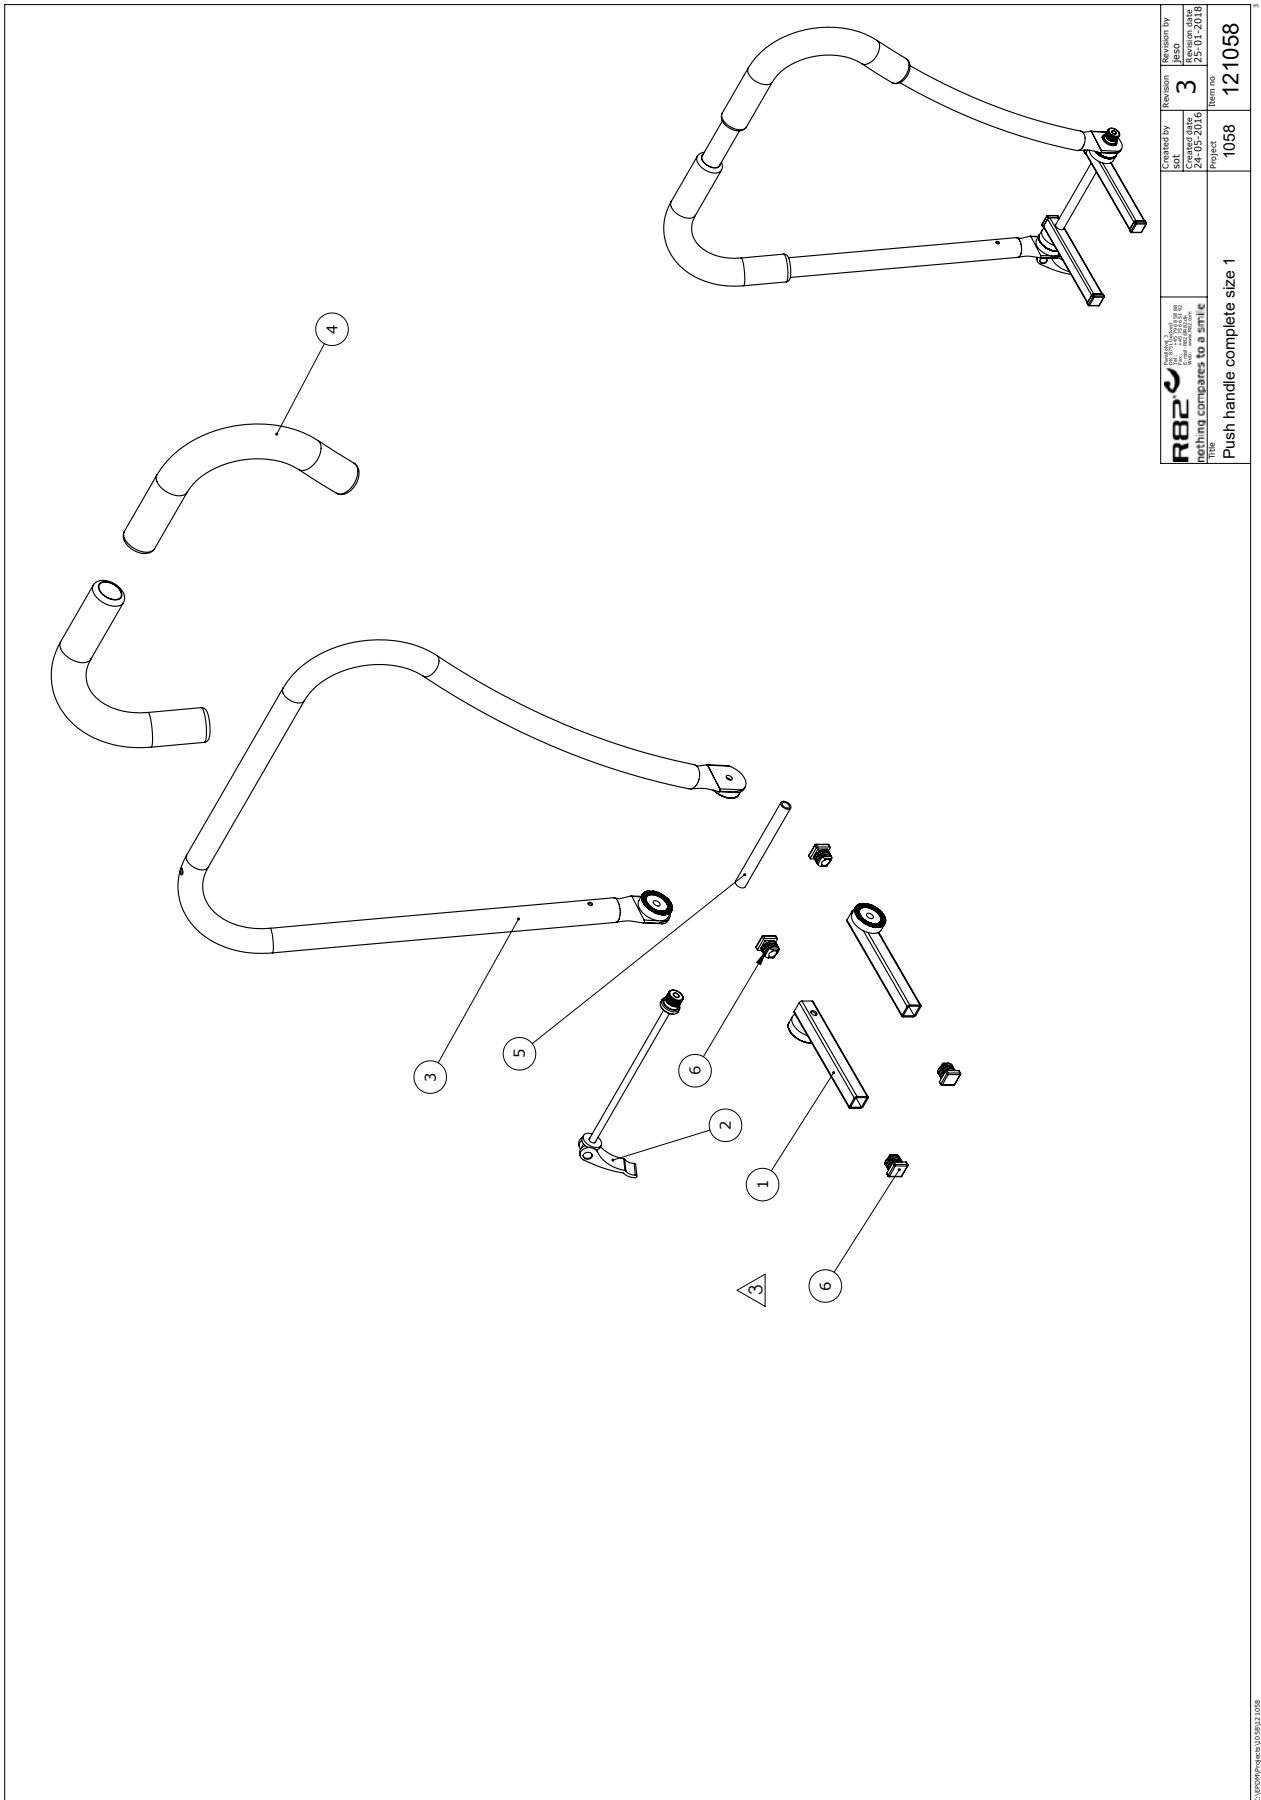

 nothing compares to a smile Title Wombat seat size 1-2	Created by Admin	Revision 6	Revision by Jeso
	Created date 31-03-2011	Revision date 25-08-2017	Item no 121093

Position	No.	Description	Quantity	Unit of Measure	Ean code
1	0641600	Button head screw 6*16	PCS	10	5707292139269
2	120701	Lock washer	PCS	2	5707292623416
3	0701000	Stop screw with crater 8*10	PCS	1	5707292139870
4	82926	Turning fitting	PCS	1	5707292125811
5	82934	Distance piece	PCS	2	5707292125897
6	1350022	Distance piece 12*15*8,2mm	PCS	2	5707292140906
7	1905710	Bolt M8*70 FZB wo/nut	PCS	2	5707292142368
8	0603665	Insex screw 8*65	PCS	2	5707292138286
9	0641620	Button head screw 6*20	PCS	2	5707292139276
10	0445025	25mm press buckle, black	PCS	2	5707292465160
11	82941	Seat size 1, Wombat	PCS	1	5707292125965
12	0506509	Rivet 4*10, stainless	PCS	4	5707292472441
13	4935300	100mm black velcro hook	MTR	0,15	5707292152107
14	0442070	FIXLOCK CLAMP 40 MM W/HOLE	PCS	2	5707292136398
15	0658010	Button head M5 x 10, stainless	PCS	2	5707292139375
15	0658020	Button head M5 x 20, stainless	PCS	2	5707292139405
16	82929	Distance piece	PCS	4	5707292125842
17	1103200	FAZET WASHER 8MM	PCS	4	5707292140296
18	1607000	Lock nut 8mm, large pack	PCS	2	5707292141378
19	1103500	Fazet washer 12mm	PCS	2	5707292140326
20	119445	Baseplate welded ny	PCS	1	5707292621405
21	3502300	Tightening handle 65mm M8 bush	PCS	2	5707292146885
22	82942	Seat size 2, Wombat	PCS	1	5707292125972
23	4935300	100mm black velcro hook	MTR	0,21	5707292152107
24	0506509	Rivet 4*10, stainless	PCS	6	5707292472441
25	0603530	Insex low head M8x16 stainless	PCS	2	5707292412492