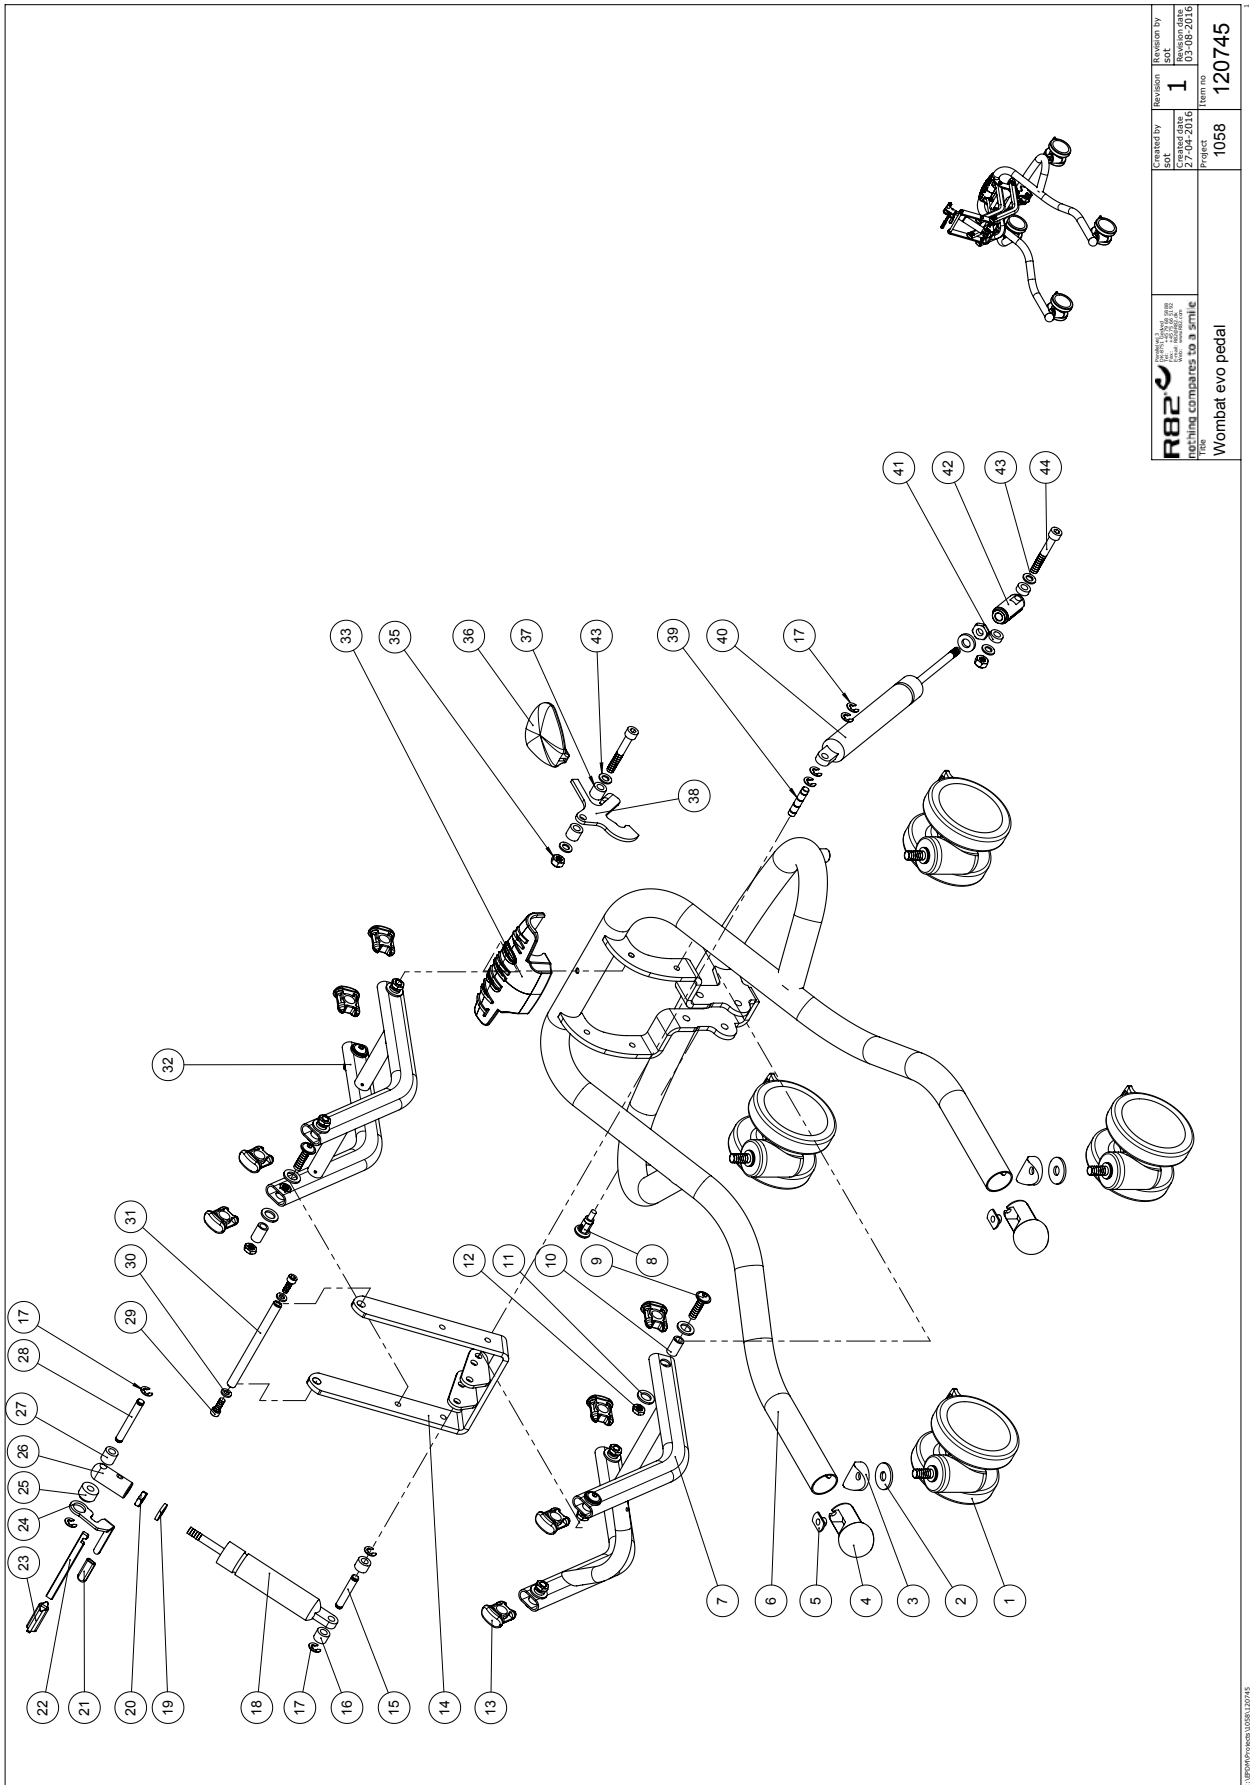

R82 A/S Parallelvej 3 8751 Gedved Denmark Tel: +45 79 68 58 88 Fax: +45 75 66 51 92 E-mail: R82@R82.dk Web: R82.org	Checked by set	Revision 1	Reviewed by set
	Create date 2016	Revision date 2016	Project no. 1058
Drawing companies to 3 part E			Item no. 120745
Wombat evo pedal