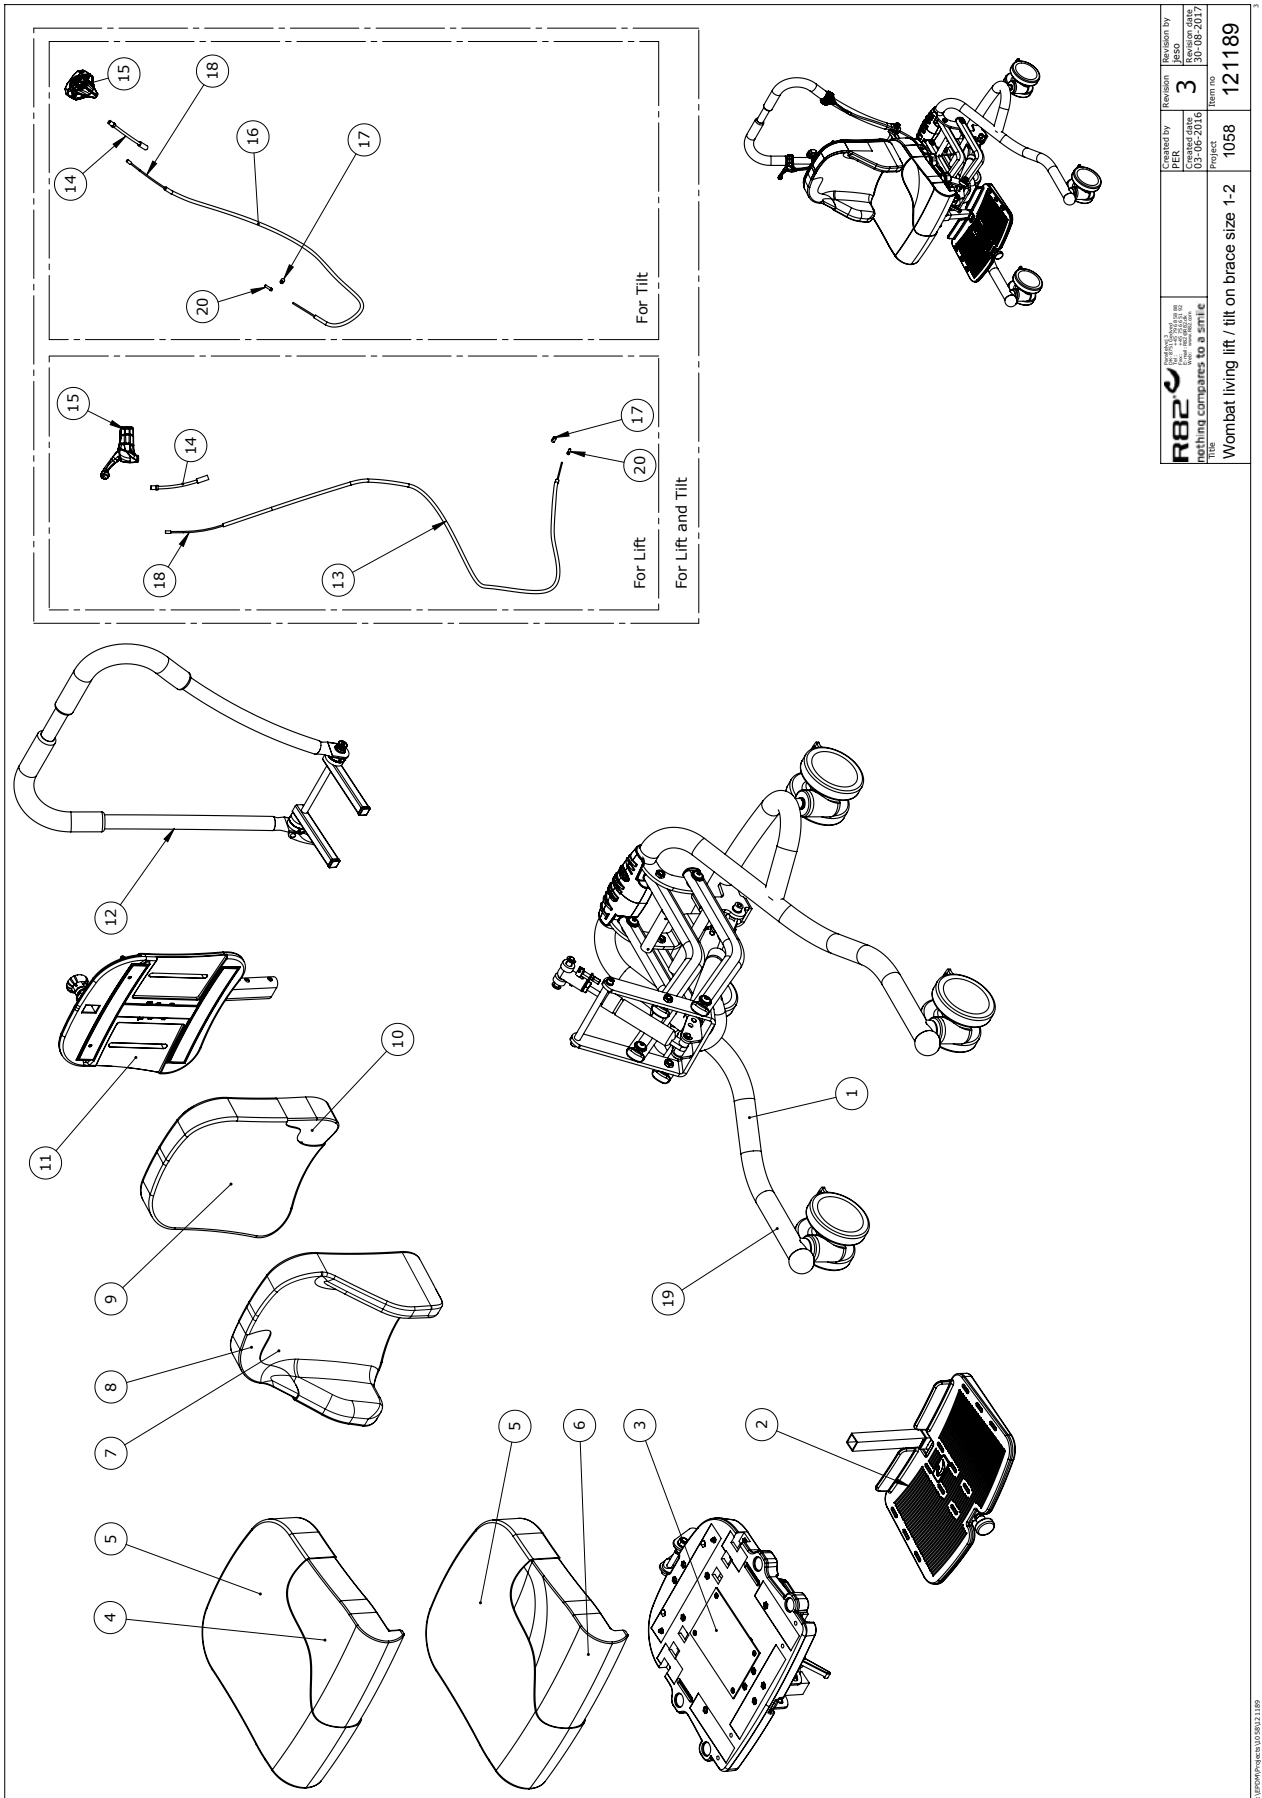

Seat ..... 27

Handbrace ..... 29

Footplate Size 1 and 2..... 31

Footplate Size 3 ..... 32

 Nothing compares to a smile Title:	Created by PER	Revision 3	Revision by Jaso
	Date: 03-06-2016	Item no. 1058	Date: 30-08-2017
Wombat living lift / tilt on brace size 1-2		Item no. 121189	