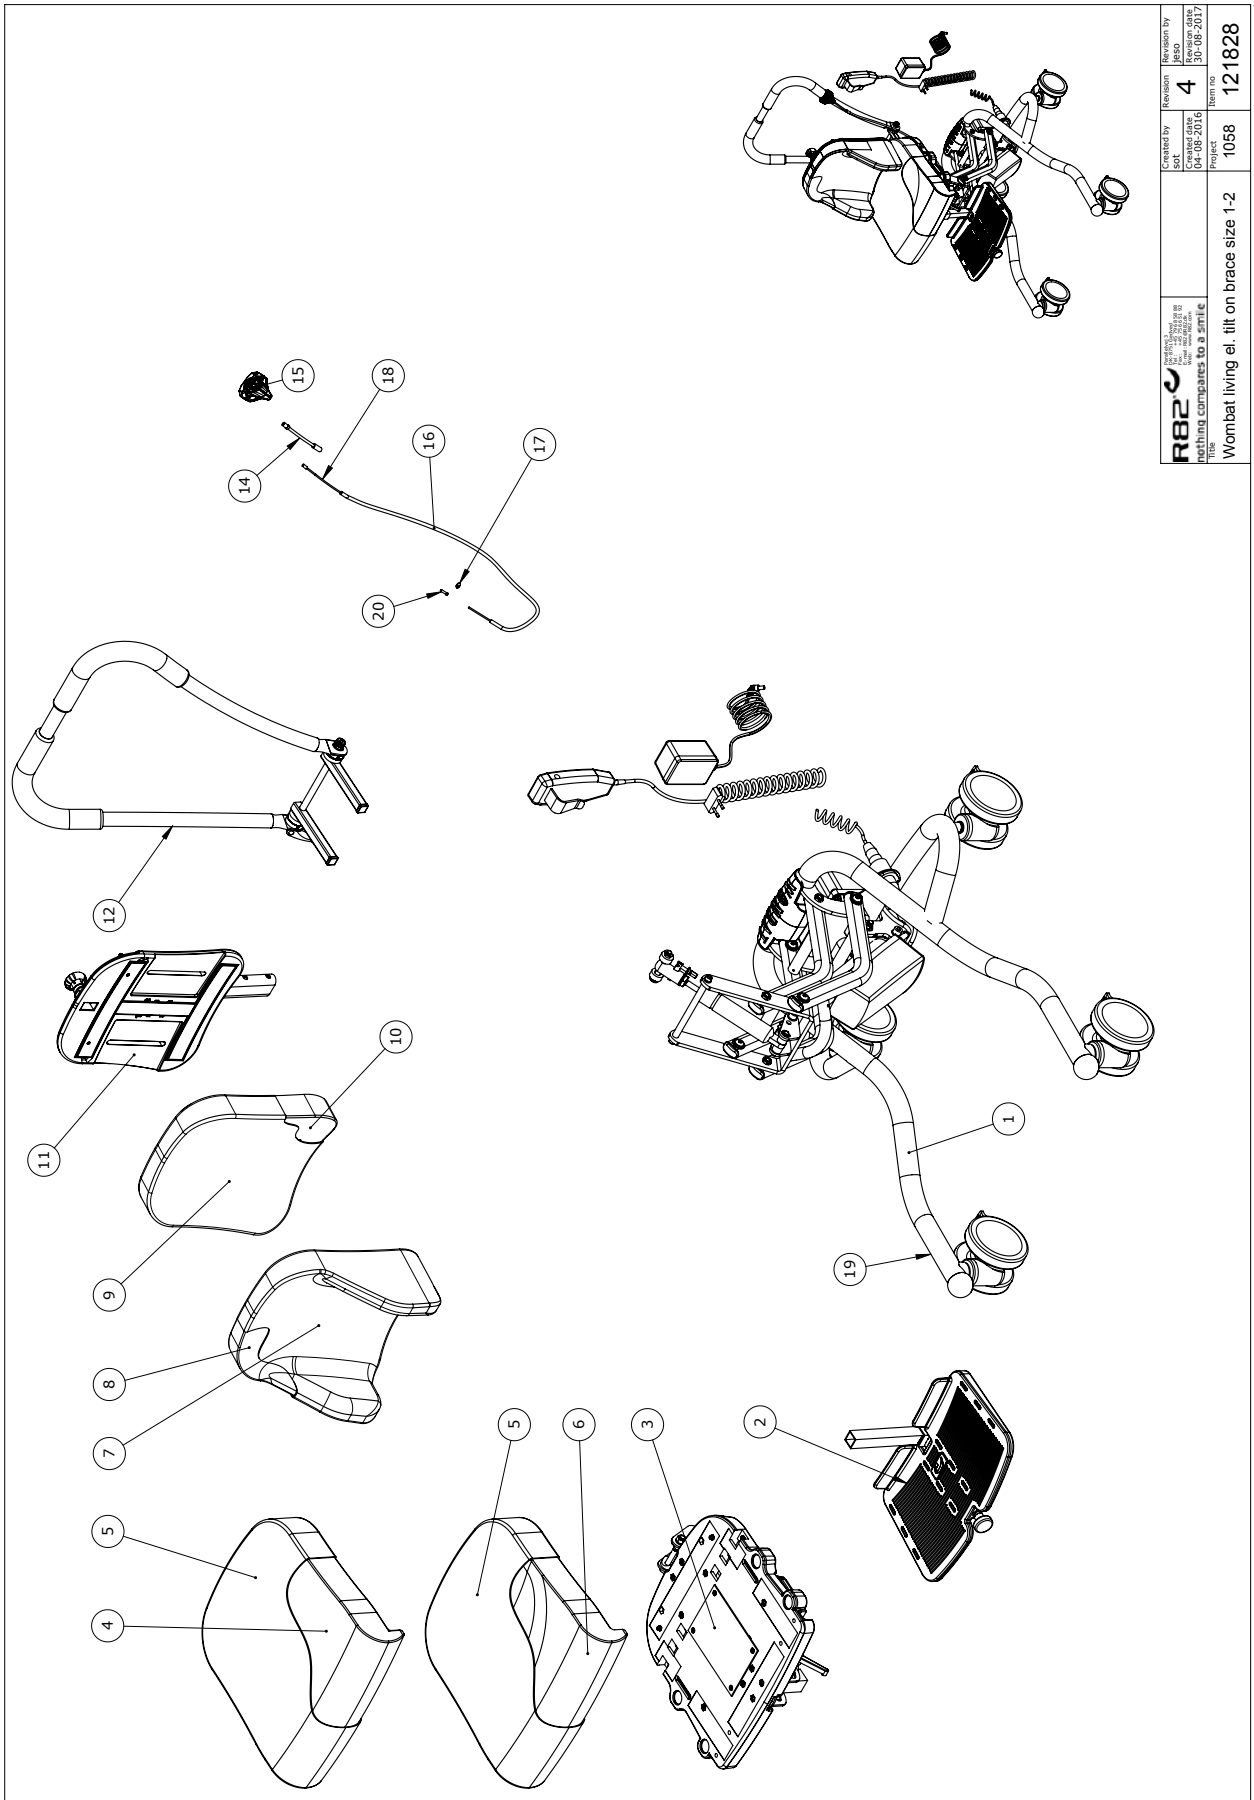

R82	Created by JYBA 04-08-2016	Revision by JYBA 30-08-2017
	Project 1058	Item no. 121828
Title Wombat living ei. tilt on brace size 1-2		

C:\PDP\pdp\1058\312828