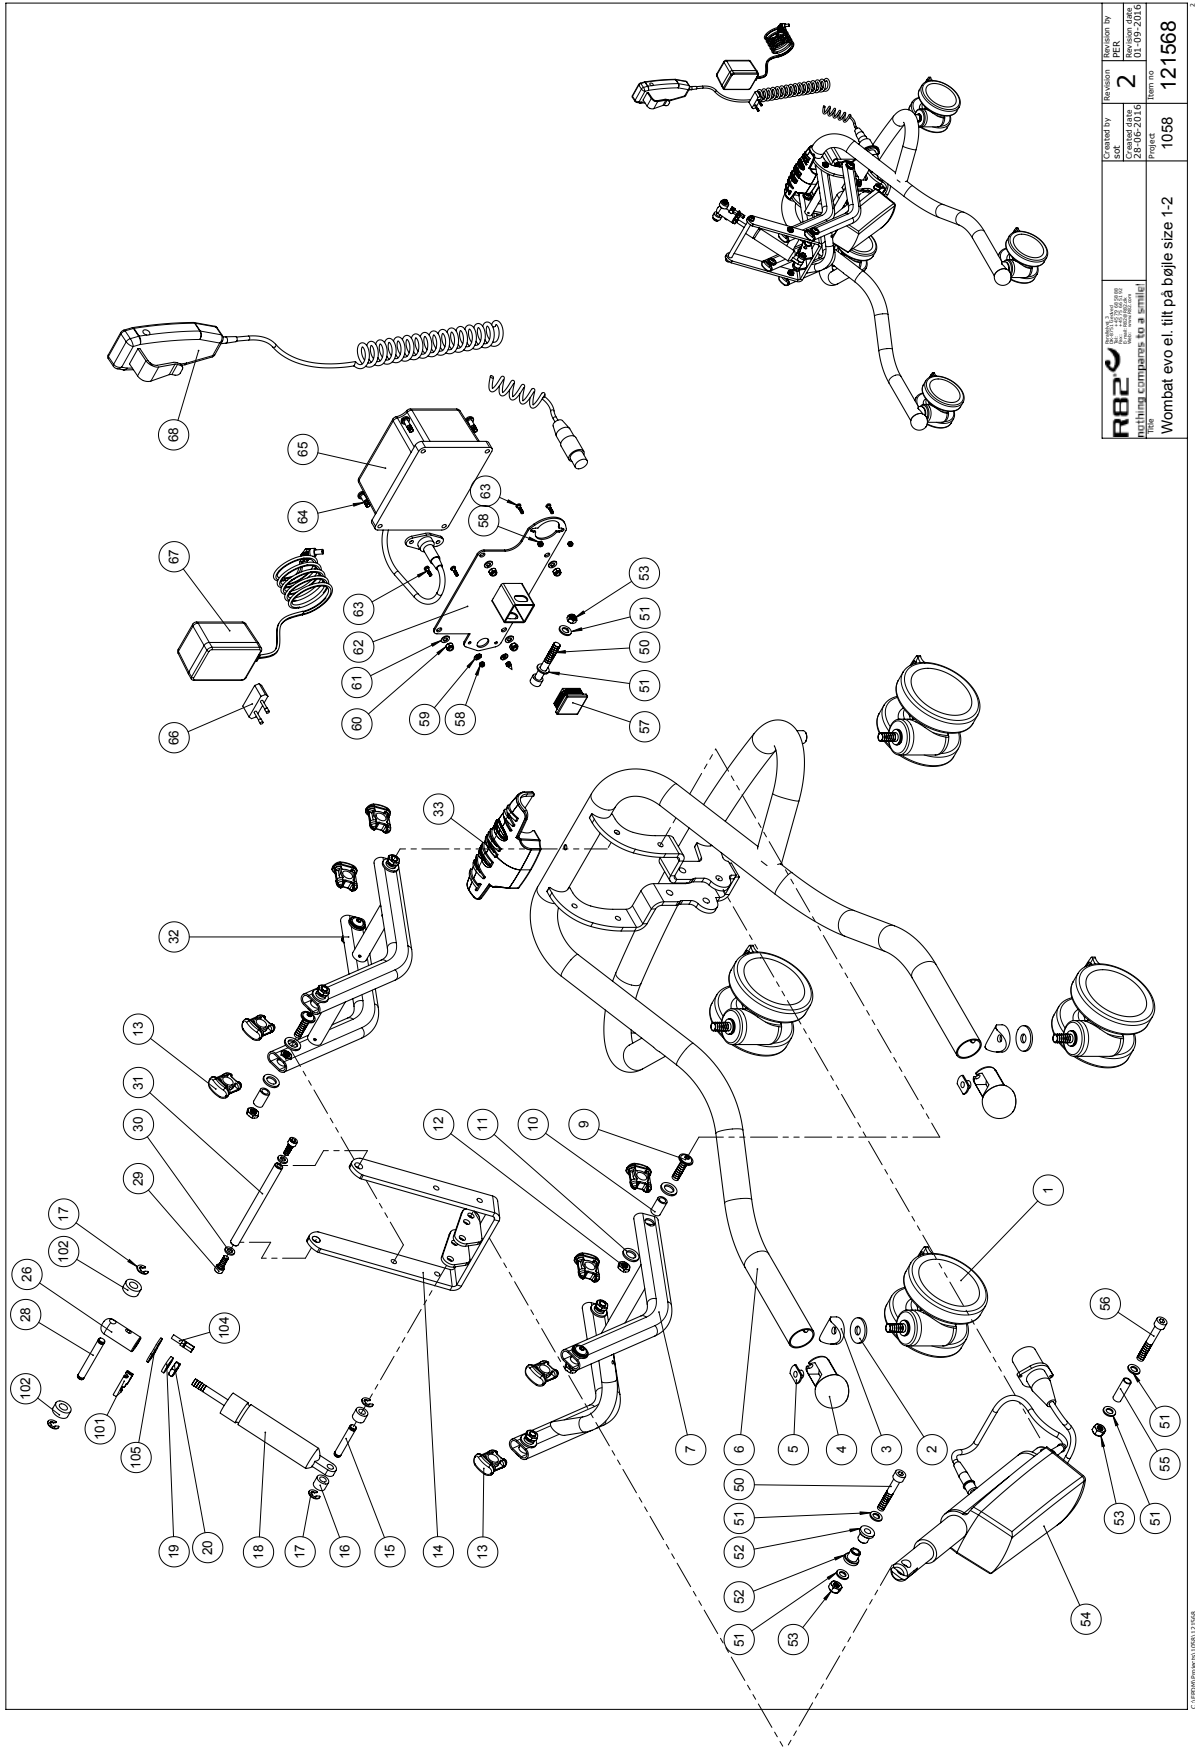

R82 A/S Industrivej 11 2600 Lyngby Denmark We're helping companies to flourish	Created by SJK Date 24.09.2016	Revision PER 2 Date 14.09.2016	Item no. 121568
	Project 1058	Wombat evo el. tilt på bøjle size 1-2	Item no. 121568