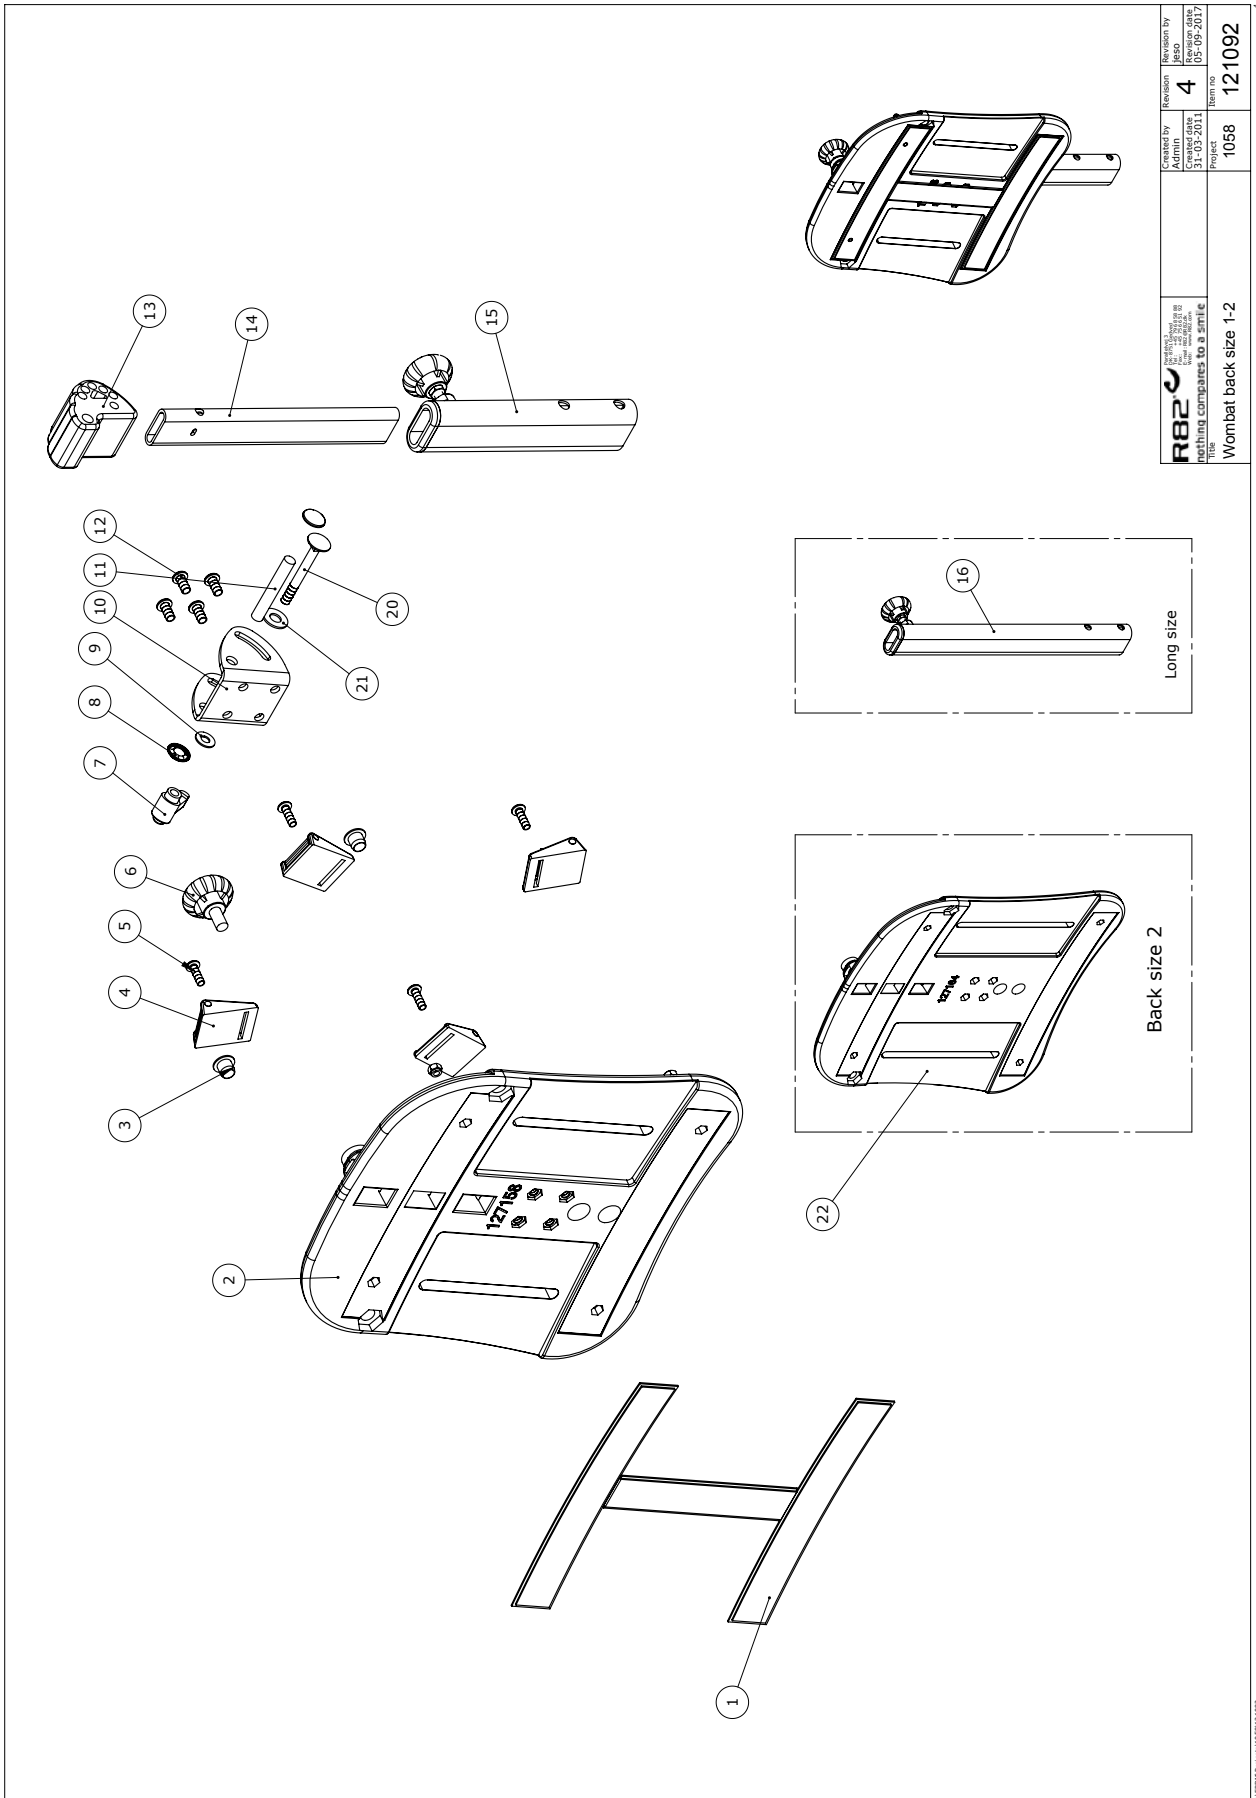

nothing compares to a smile Title: Wombat back size 1-2	Created by: Admin: JYBA Date: 31-03-2011 Project: 1068	Revision by: JYBA Date: 05-09-2017 Revision: 4 Item no: 121092

C:\pwworkspace\1058311092