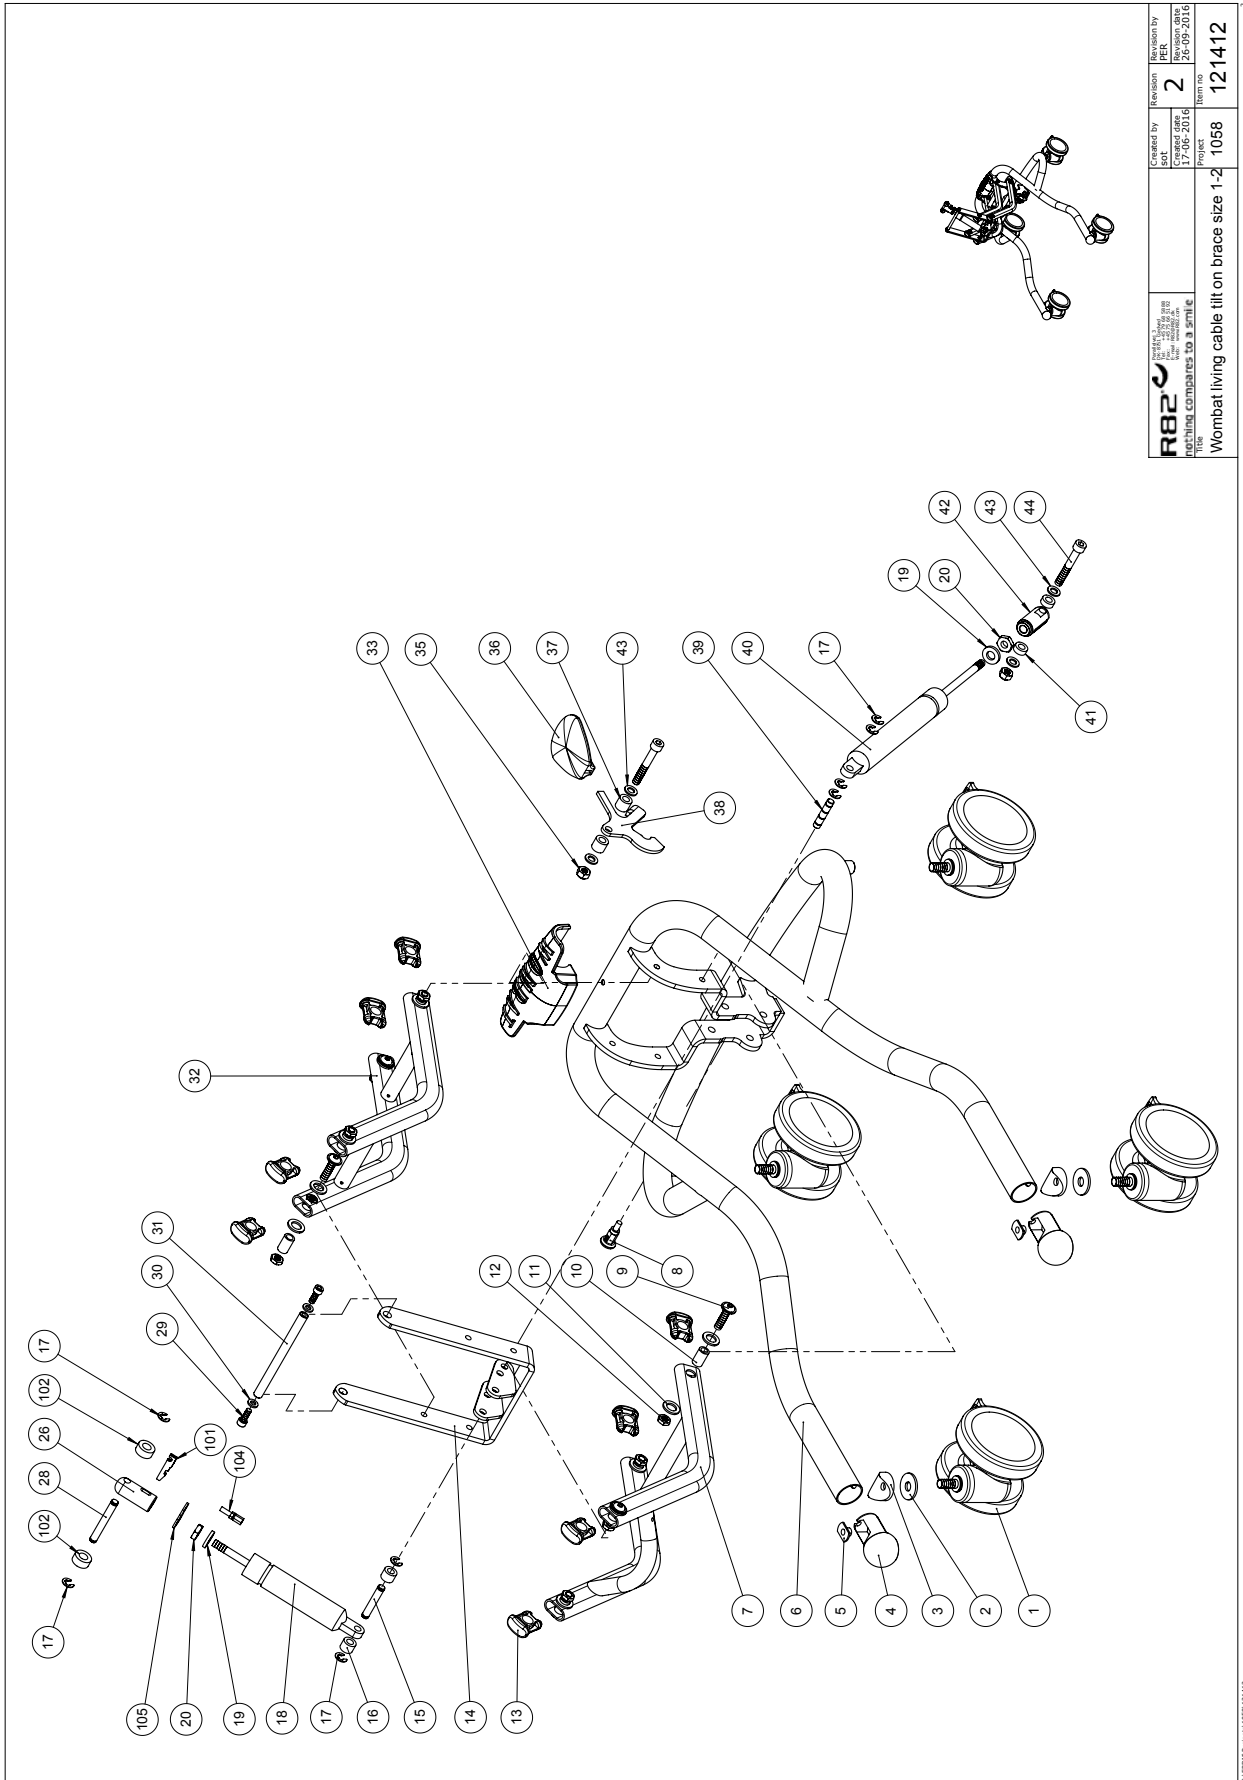

Created by Project 17-06-2016 1058	Revision 2 26-09-2016	Revision by Revision date 26-09-2016
	Title Wombat living cable tilt on brace size 1-2 121412		

C:\Users\peter\Documents\121412