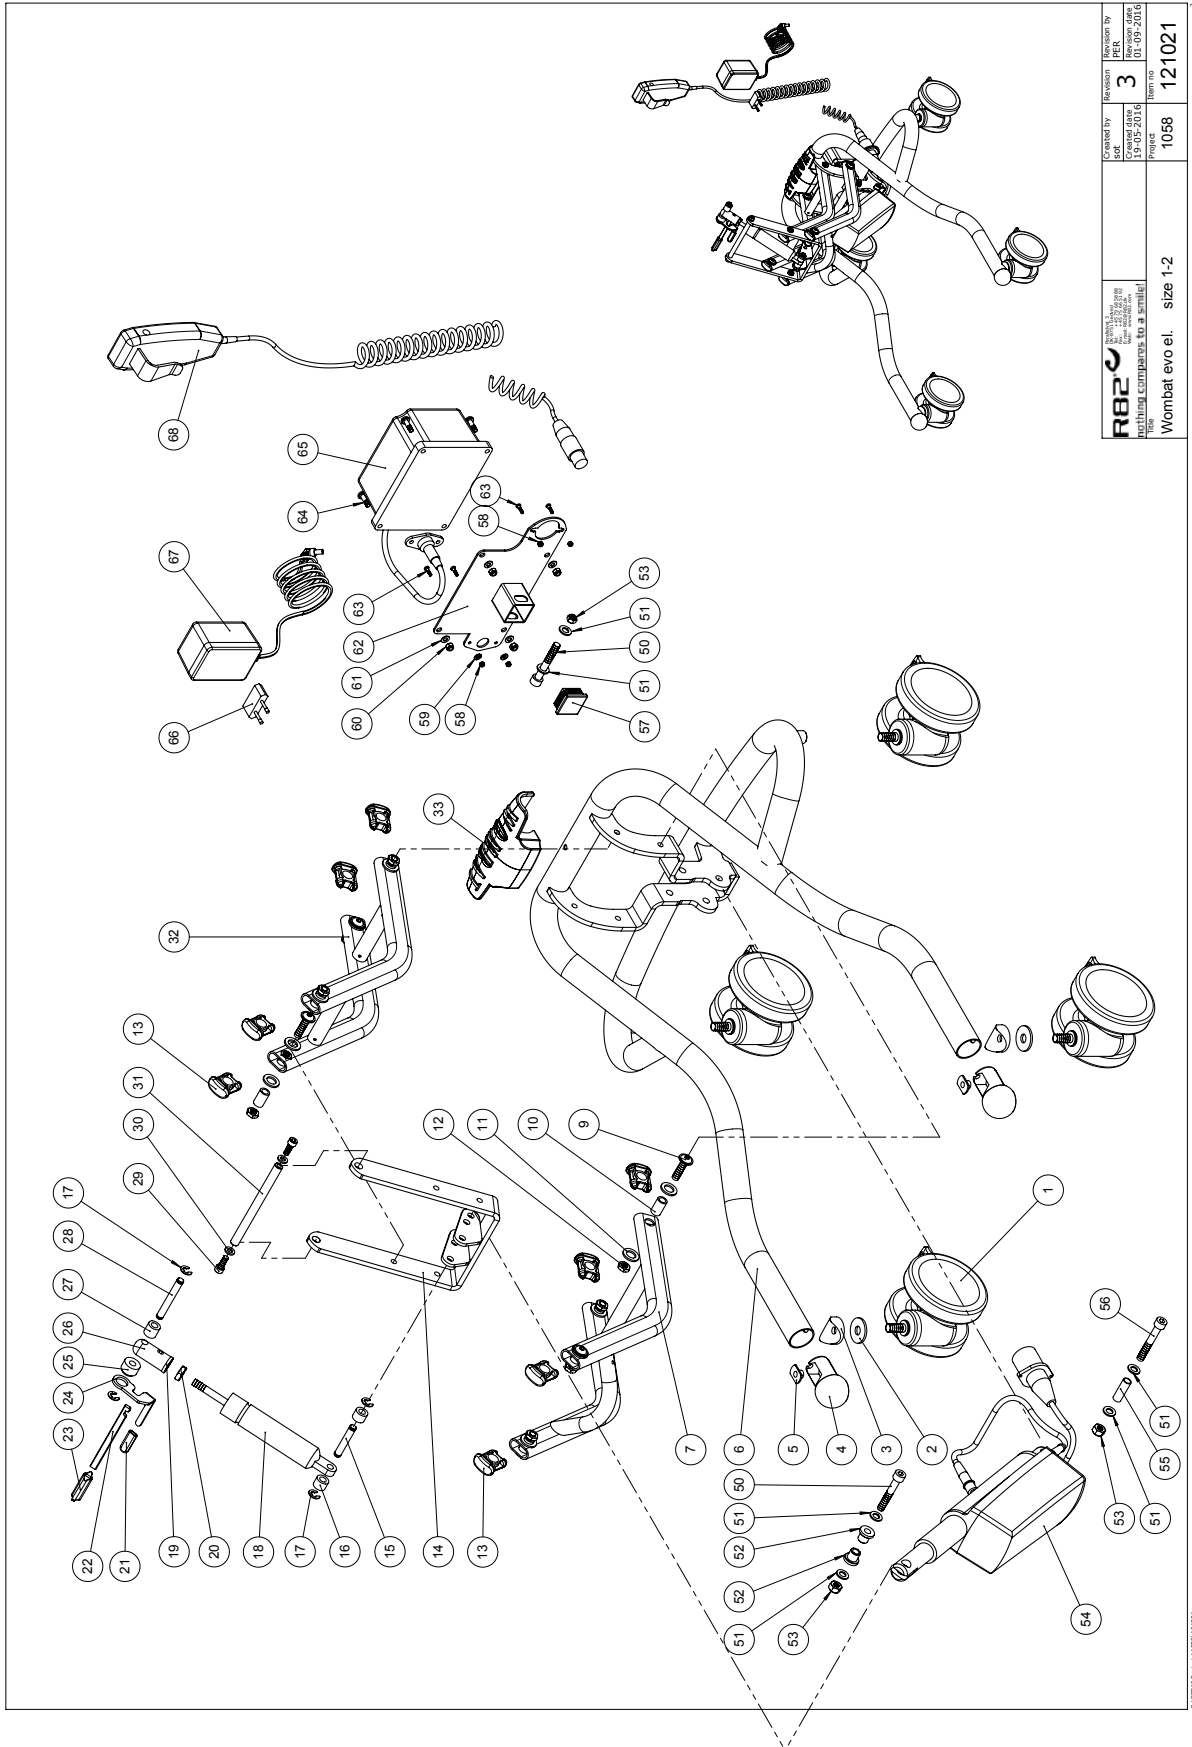

R82 A/S Industrivej 11 8260 Viby Denmark Net: +45 79 68 58 88 Fax: +45 75 66 51 92 E-mail: R82@R82.dk Web: R82.org	Created by SJK 15.08.2016	Revision PER 3 01.09.2016 12.10.2016
	Project 1058	Item no. 121021

Wombat evo el. size 1-2