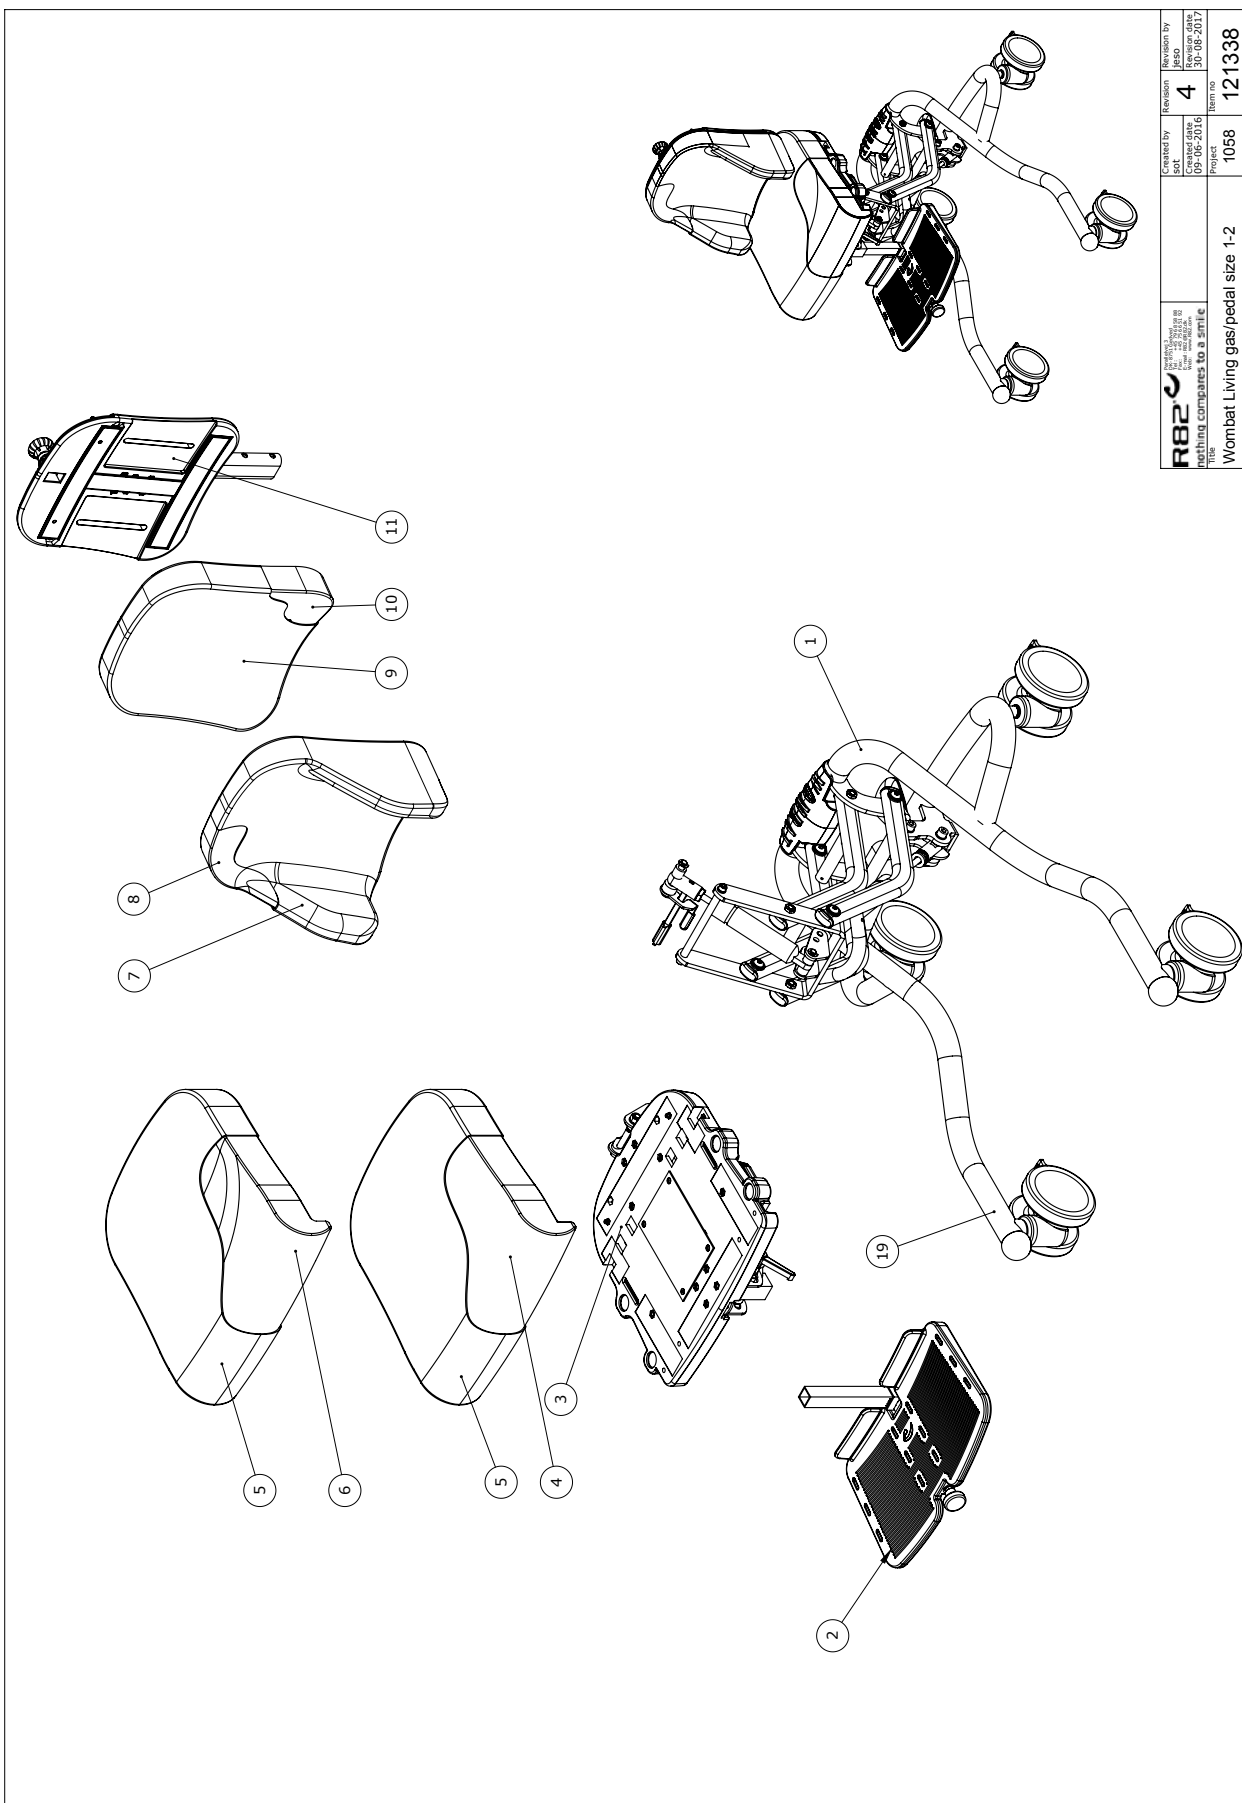

Seat ..... 27

Handbrace ..... 29

Footplate Size 1 and 2..... 31

Footplate Size 3 ..... 32

 Nothing compares to a smile Title:	Created by PER	Revision 3	Revision by Jaso
	Date: 03-06-2016	Item no. 1058	Date: 30-08-2017
Wombat living lift / tilt on brace size 1-2		Item no. 121189	

C:\EPM\Projects\1012013\1189

Position	No.	Description	Quantity	Unit of Measure	Ean code
1	121108 See page 16	Frame Lift/Tilt on Brace			
1	121412 See page18	Frame Tilt on Brace			
1	121414 See page 20	Frame Lift on Brace			
2	121099-1	Footrest Wombat size 1	PCS	1	5707292622884
3	121093-1	Wombat seat size 1	PCS	1	5707292622938
4 to 10	See Pricelist	Cushions			
11	121092-1	Wombat back size 1	PCS	1	5707292622808
12	121058	Push handle complete str 1	PCS	1	5707292623331
13	5002750	Cable for brake, size 1+2	PCS	1	5707292413635
14	0380060	Flexible v-brake pipe.	PCS	1	5707292425195
14	0380060	Flexible v-brake pipe.	PCS	2	5707292425195
15	3503531	Gas pump lever with clamp	PCS	1	5707292413529
15	3503531	Gas pump lever with clamp	PCS	2	5707292413529
16	5002756	Cable for recline, outer 1-4	PCS	1	5707292413673
17	0388006	Screwnipple 5*7,5mm	PCS	1	5707292136114
17	0388006	Screwnipple 5*7,5mm	PCS	2	5707292136114
18	0371854-1	Soft inner cable for Stingray	PCS	1	5707292536945
18	0371854-1	Soft inner cable for Stingray	PCS	2	5707292536945
20	0387000	End nipple for outer casing	PCS	1	5707292136091
20	0387000	End nipple for outer casing	PCS	2	5707292136091